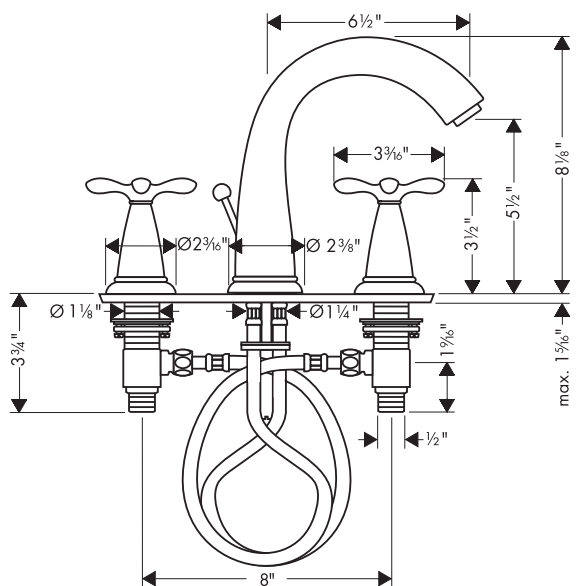

Axor Phoenix Widespread Lav Set with High Spout

17114XX1

Product Features

- Solid brass
- Cross handles
- Oversized spout
- 90° Ceramic cartridges
- Flexible connection hoses
- Includes pop-up drain
- 2.2 gpm

Code Compliance

This unit meets or exceeds the following:

- ASME A112.18.1
- CSA B125.1
- Listed by IAPMO
- Approved for use in Massachusetts

Available Finishes

Chrome

Oil Rubbed Bronze

Brushed Nickel

17114001

17114621

17114821

The measurements shown are for reference only.

Products and specifications shown are subject to change without notice.

Specification sheet revised 4/2008