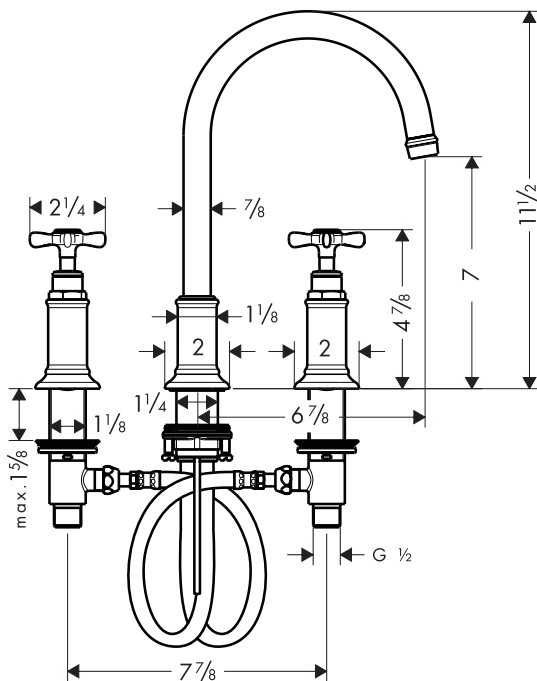

Axor Montreux Widespread Lavatory Faucet

16513XX1

ECO
RIGHT

Product Features

- Traditional cross handles
- Solid brass
- 90° ceramic cartridges
- Includes pop-up drain
- Spout swivels 150°
- Max. flow rate 1.5 gpm

Polished Nickel

16513831

The measurements shown are for reference only.

Products and specifications shown are subject to change without notice.

Specification sheet revised 1/2009

AXOR[®]
hansgrohe