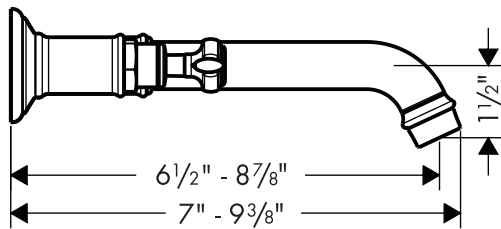

Axor Montreux Widespread Lavatory Faucet

16534XX1

Product Features

- Lever handles
- Solid brass
- 90° ceramic cartridges
- Adjustable spout length
- Max. flow rate 2.2 gpm

Code Compliance

This unit meets or exceeds the following:

- ADA compliant

Available Finishes

Chrome	16534001
Brushed Nickel	16534821
Polished Nickel	16534831

Required Accessories

Rough valve	10303181
-------------	----------

Optional Accessories

Grid drain	06400XX0
------------	----------

The measurements shown are for reference only.

Products and specifications shown are subject to change without notice.

Specification sheet revised 3/2008