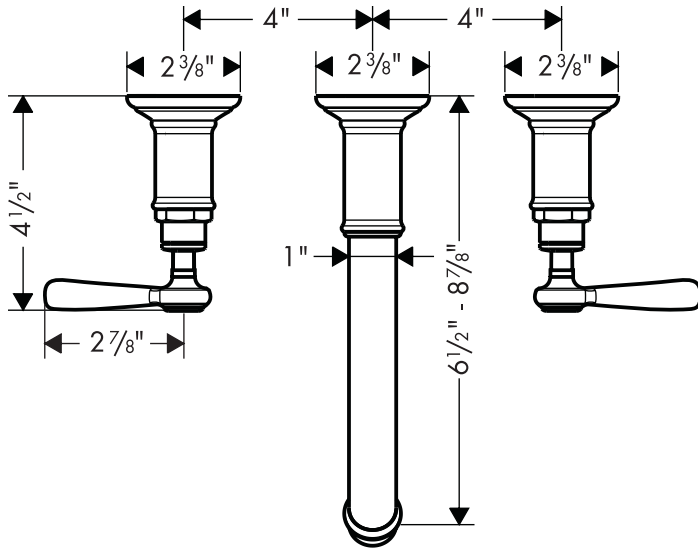

Axor Montreux Widespread Lavatory Faucet

16534XX1

Product Features

- Lever handles
- Solid brass
- 90° ceramic cartridges
- Adjustable spout length
- Max. flow rate 2.2 gpm

Code Compliance

This unit meets or exceeds the following:

- ADA compliant

Available Finishes

Chrome	16534001
Brushed Nickel	16534821
Polished Nickel	16534831

Required Accessories

Rough valve	10303181
-------------	----------

Optional Accessories

Grid drain	06400XX0
------------	----------

The measurements shown are for reference only.

Products and specifications shown are subject to change without notice.

Specification sheet revised 3/2008