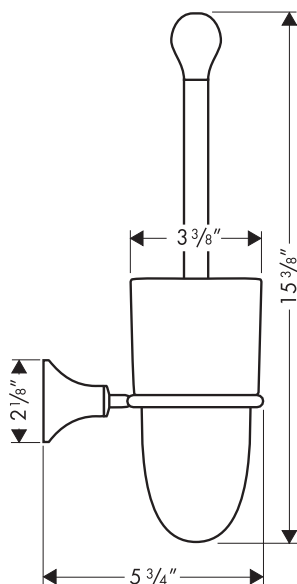

Axor Terrano Toilet Brush with Holder

41335XX0

Product Features

- Wall mounted
- Solid brass holder
- Frosted crystal glass vessel
- Durable nylon bristles

Available Finishes

Chrome

41335000

Brushed Nickel

41335820

The measurements shown are for reference only.

Products and specifications shown are subject to change without notice.

Specification sheet revised 4/2008