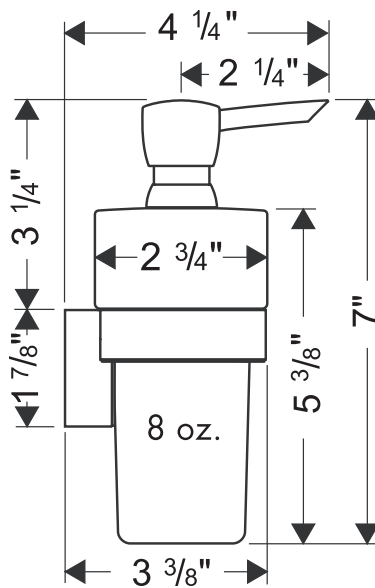

## Product Features

- Stainless steel holder
- Frosted crystal glass dispenser
- 8 oz. capacity

## Available Finishes

Steel

41819800

The measurements shown are for reference only.

Products and specifications shown are subject to change without notice.

Specification sheet revised 3/2008