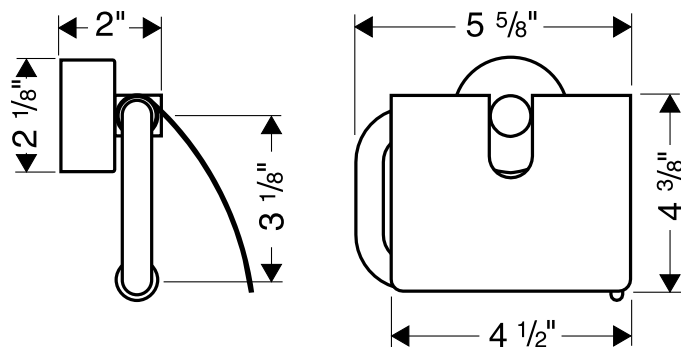

## Product Features

- Solid brass
- Cover is not removable

## Available Finishes

Chrome

41538001

Brushed Nickel

41538821

The measurements shown are for reference only.

Products and specifications shown are subject to change without notice.

Specification sheet revised 4/2008