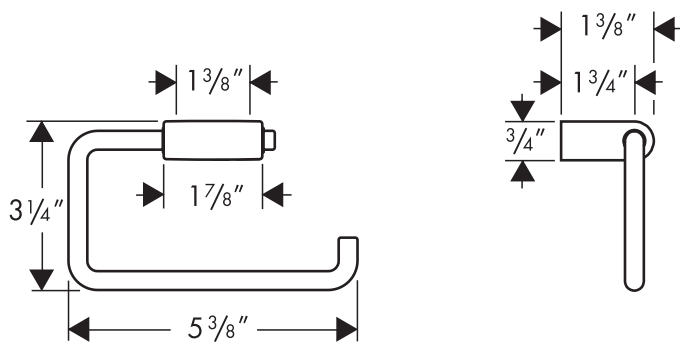

Product Features

- Stainless steel
- Wall mounted

Available Finishes

Steel

41236800

The measurements shown are for reference only.

Products and specifications shown are subject to change without notice.

Specification sheet revised 3/2008