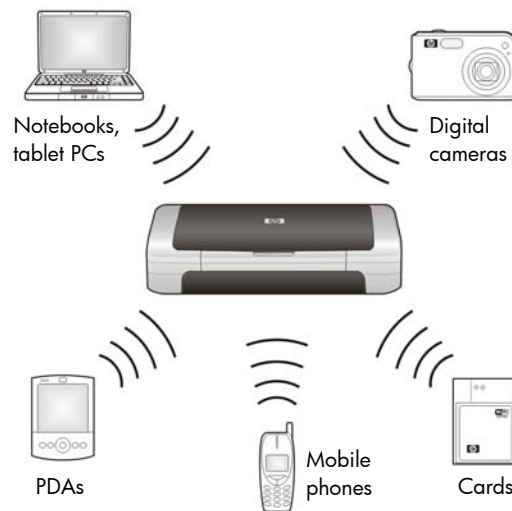

# Experience true mobile freedom

The HP Deskjet 460 series mobile printer is always ready to print—anytime, anywhere. When at home, depend on effortless printing from your Bluetooth-enabled PDA. The long-lasting lithium-ion battery enables printing with no cables, so you can enjoy the fresh air. Take advantage of Wi-Fi hotspots when working at your favorite café or while waiting at the airport. Using your PDA, notebook computer, or Wi-Fi-enabled smartphone, you can access up-to-date information from the Internet or the network server at your office and print it immediately.<sup>6</sup>

## A host of connection choices