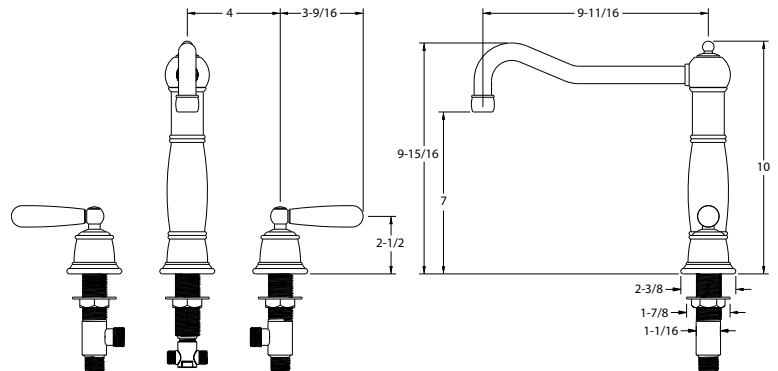

FEATURED MODEL

157-137-CR BLANCOTERRA™ Widespread without side spray in Polished Chrome

ADDITIONAL MODELS

157-137-ST Stainless (Satin Nickel)

157-137-ORB Oil Rubbed Bronze

FEATURES

- Solid brass body
- Ceramic disc cartridge
- Color coded hot & cold supply lines
- Reversible mounting hardware adapts to thick or thin mounting surfaces
- 2.2 G.P.M. flow rate
- Installation in a 1-3/8" hole

PRODUCT SPECIFICATION

Kitchen faucet to include widespread lever handles with solid brass body and ceramic disc cartridge. Faucet dimensions to be as follows: Reach: 9-11/16"; Spout Height: 7". Hot and cold supply lines to be color coded. Reversible mounting hardware to adapt to thick or thin mounting surfaces. Kitchen faucet to be BLANCOTERRA™ Widespread without side spray, Model 157-137-_____ in _____ finish.

- Polished Chrome 157-137-CR
- Stainless (Satin Nickel) 157-137-ST
- Oil Rubbed Bronze 157-137-ORB

MODEL 157-137

NOMINAL DIMENSIONS

MODEL	REACH	SPOUT HEIGHT	FAUCET HEIGHT
157-137	9-11/16	7	10

JOB INFORMATION

MODEL 157-137

NUM.	PART #	DESCRIPTION
1	01409	TRANKLE LAV VLV H&C
2	01410	TRANKLE LAV VLV H&C
3	02881	DIVERTER WITH ELBOW
4	14275	NUT
5	14468	AERATOR
6	14585	3 WAY TEE
7	14752	FLEX HOSE
8	19697	AERATOR
9	19748	CAP, O-RING & SCREW
10	19750	TRADITIONAL LEVER
11	20072	HOSE ADAPTER
12	20082	3/4 NUT
13	91390	RUBBER WASHER
14	91794	O-RING
15	14752A	FLEX HOSE
16	02819	FLEX HOSE