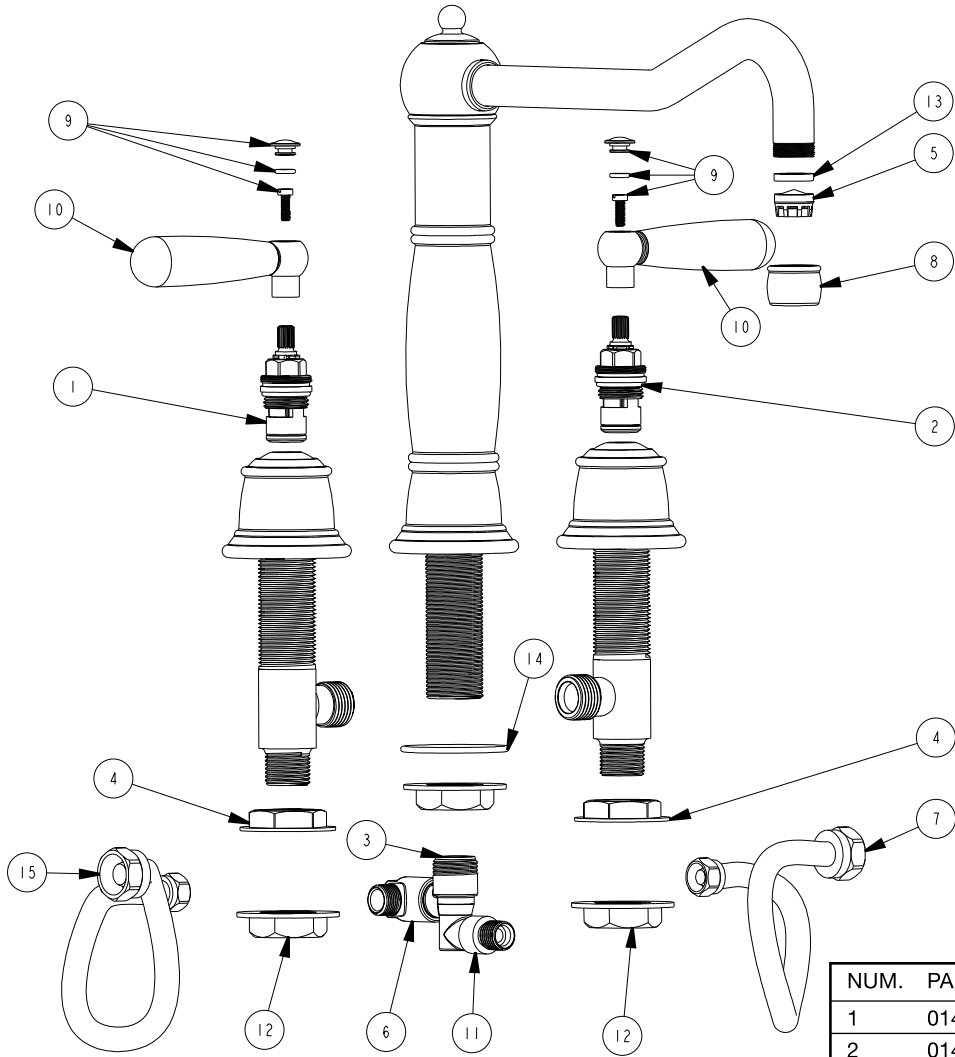

FEATURED MODEL

157-137-CR BLANCOTERRA™ Widespread without side spray in Polished Chrome

ADDITIONAL MODELS

157-137-ST Stainless (Satin Nickel)

157-137-ORB Oil Rubbed Bronze

FEATURES

- Solid brass body
- Ceramic disc cartridge
- Color coded hot & cold supply lines
- Reversible mounting hardware adapts to thick or thin mounting surfaces
- 2.2 G.P.M. flow rate
- Installation in a 1-3/8" hole

PRODUCT SPECIFICATION

Kitchen faucet to include widespread lever handles with solid brass body and ceramic disc cartridge. Faucet dimensions to be as follows: Reach: 9-11/16"; Spout Height: 7". Hot and cold supply lines to be color coded. Reversible mounting hardware to adapt to thick or thin mounting surfaces. Kitchen faucet to be BLANCOTERRA™ Widespread without side spray, Model 157-137-_____ in _____ finish.

- Polished Chrome 157-137-CR
- Stainless (Satin Nickel) 157-137-ST
- Oil Rubbed Bronze 157-137-ORB

MODEL 157-137

NOMINAL DIMENSIONS

MODEL	REACH	SPOUT HEIGHT	FAUCET HEIGHT
157-137	9-11/16	7	10

JOB INFORMATION

MODEL 157-137

NUM.	PART #	DESCRIPTION
1	01409	TRANKLE LAV VLV H&C
2	01410	TRANKLE LAV VLV H&C
3	02881	DIVERTER WITH ELBOW
4	14275	NUT
5	14468	AERATOR
6	14585	3 WAY TEE
7	14752	FLEX HOSE
8	19697	AERATOR
9	19748	CAP, O-RING & SCREW
10	19750	TRADITIONAL LEVER
11	20072	HOSE ADAPTER
12	20082	3/4 NUT
13	91390	RUBBER WASHER
14	91794	O-RING
15	14752A	FLEX HOSE
16	02819	FLEX HOSE