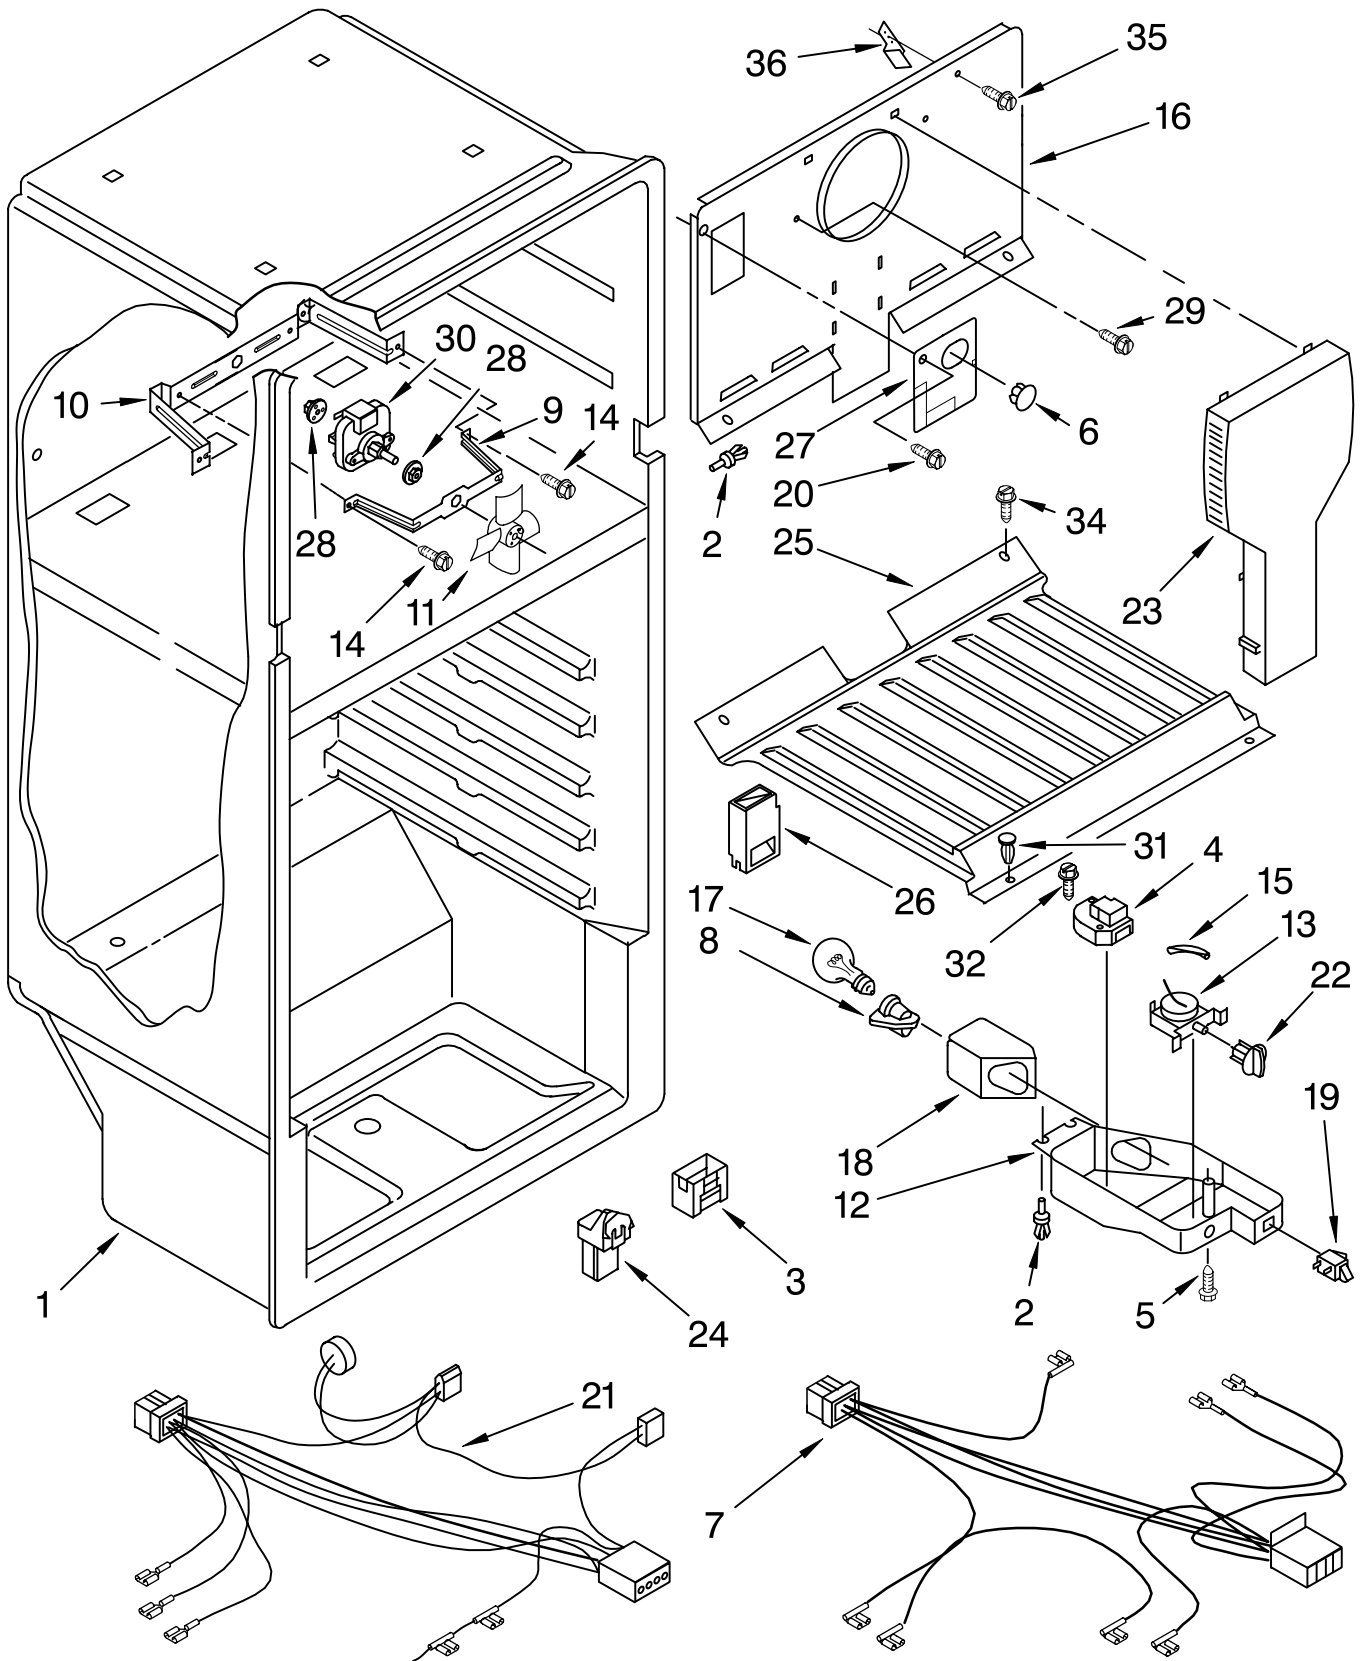

LINER PARTS

For Models: ET4WSKXKQ02, ET4WSKXKT02, ET4WSKXKZ02
ET4WSKYKQ02, ET4WSKYKT02, ET4WSKYKZ02
(White) (Biscuit) (Almond)

FOR ORDERING INFORMATION REFER TO PARTS PRICE LIST

LINER PARTS

For Models: ET4WSKXKQ02, ET4WSKXKT02, ET4WSKXKZ02
ET4WSKYKQ02, ET4WSKYKT02, ET4WSKYKZ02
(White) (Biscuit) (Almond)

Illus. No.	Part No.	DESCRIPTION
1		Liner (Not A Serviceable Part)
2	939962	Rivet
3	2183061	Cover, Air Diffuser
4	2188371	Timer, Defrost
5	489174	Screw
6	941839	Hole Plug
7	2176927	Wire Assembly, Control Box
8	2162085	Socket, Light
9	2197404	Bracket, Fan Support
10	2197405	Bracket, Fan Mounting
11	2169141	Fan Blade
12	2215213	Control Box
13	2183403	Thermostat
14	489399	Screw
15	1118680	Thermostat Tube Barrier
16	2201205	Cover, Evaporator
17	527949	Light Bulb
18	9791702	Light Shield
19	1118894	Rocker Arm Switch
20	489438	Screw
21	2192096	Wiring Assembly, Fzr Compartment
22	2202885	Control Knob
23	9790408	Air Tower
24	2197052	Hood And Foil Assembly
25	2174798	Freezer Floor
26	2197030	Air Diffuser
27	2217784	Cover, Hole
28	2197380	Grommet, Motor
29	489478	Screw
30	2221893	Evaporator Fan Motor
31	489115	Fastener-Snap In
32	489442	Screw
34	489474	Screw
35	488693	Screw
36	2197416	Deflector, Air

FOR ORDERING INFORMATION REFER TO PARTS PRICE LIST