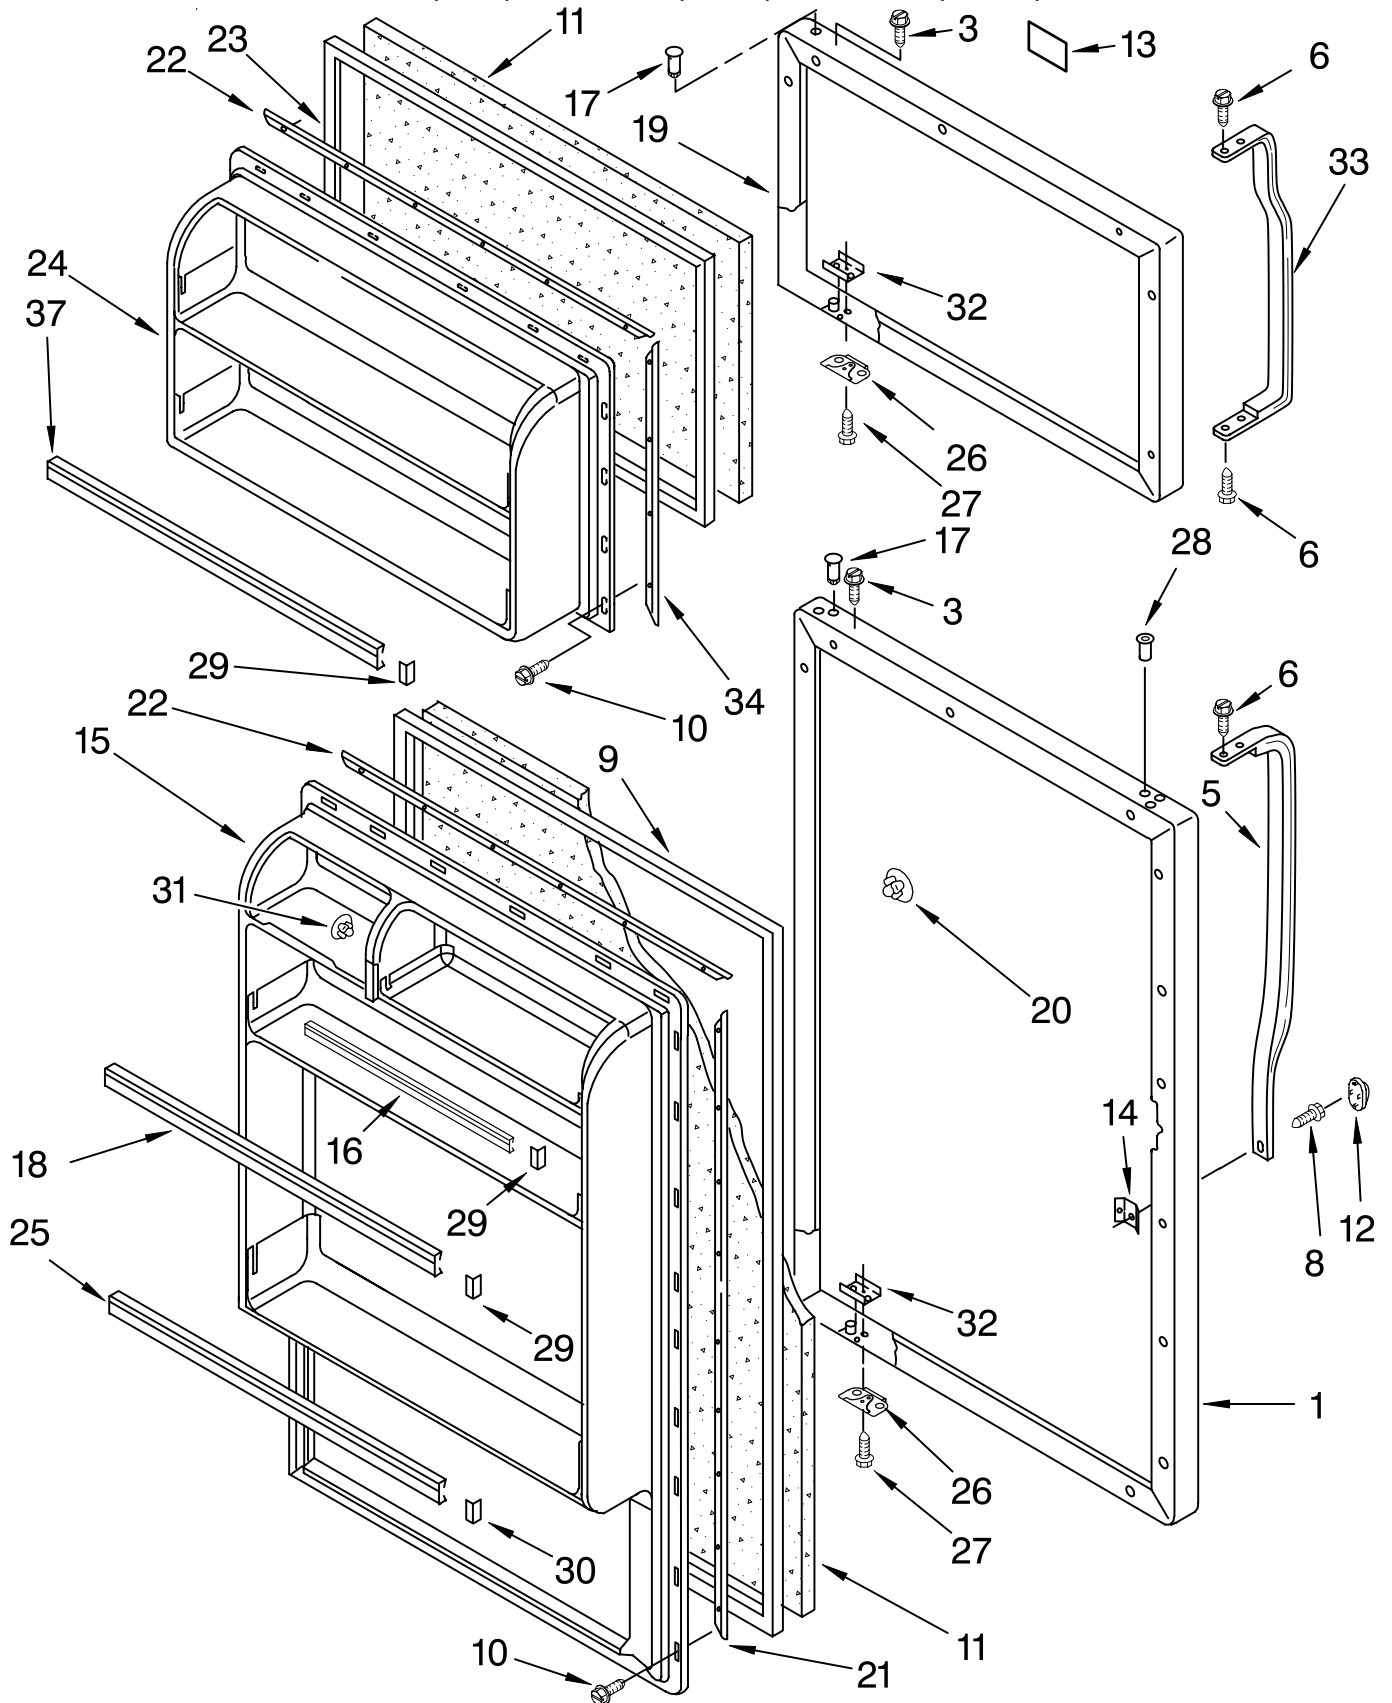

CABINET PARTS

For Models: **ET4WSKXKQ02, ET4WSKXKT02, ET4WSKXKZ02**
ET4WSKYKQ02, ET4WSKYKT02, ET4WSKYKZ02
(White)   (Biscuit)   (Almond)

Illus. No.	Part No.	DESCRIPTION
1		Literature Parts
	LIT2222099	Service & Wiring Sheet
	LIT2217627	Energy Label
	LIT2210108	Use & Care Guide

Following May Be Purchased

DO-IT-YOURSELF REPAIR MANUALS

	LIT677969	Do-It-Yourself Manual Ref./Fzr.
2	2189410	Hinge (Top)
3	2217757	Roller-Front
4	487576	Washer
5		Cabinet (Not A Serviceable Part)
6	981126	Rivet
9	2201556	Screw
12	549193	Clamp, Cord
15	489497	Screw
16	2166037	Hinge, Center
17	2183143	Shim, Hinge Center
20	2221926	Hinge Butt
21	9791682	Hinge-Pin, Bottom
22	489498	Screw
23	2201567	Shim, Bottom Hinge
24	2174760	Fitting, Water Tube
25	3428970	Screw
27		Hole Plug (6)
	2201012	White
	2200924	Biscuit
	2201013	Almond
30	1106508	Seal
33	489084	Screw, 8 x 1/2 A
35		Corner Filler
	2166003	White
	2202282	Biscuit
	2166004	Almond
37	487996	Cap Bushing
38	487802	Washer

DOOR PARTS

For Models: ET4WSKXKQ02, ET4WSKXKT02, ET4WSKXKZ02
ET4WSKYKQ02, ET4WSKYKT02, ET4WSKYKZ02
(White) (Biscuit) (Almond)

FOR ORDERING INFORMATION REFER TO PARTS PRICE LIST