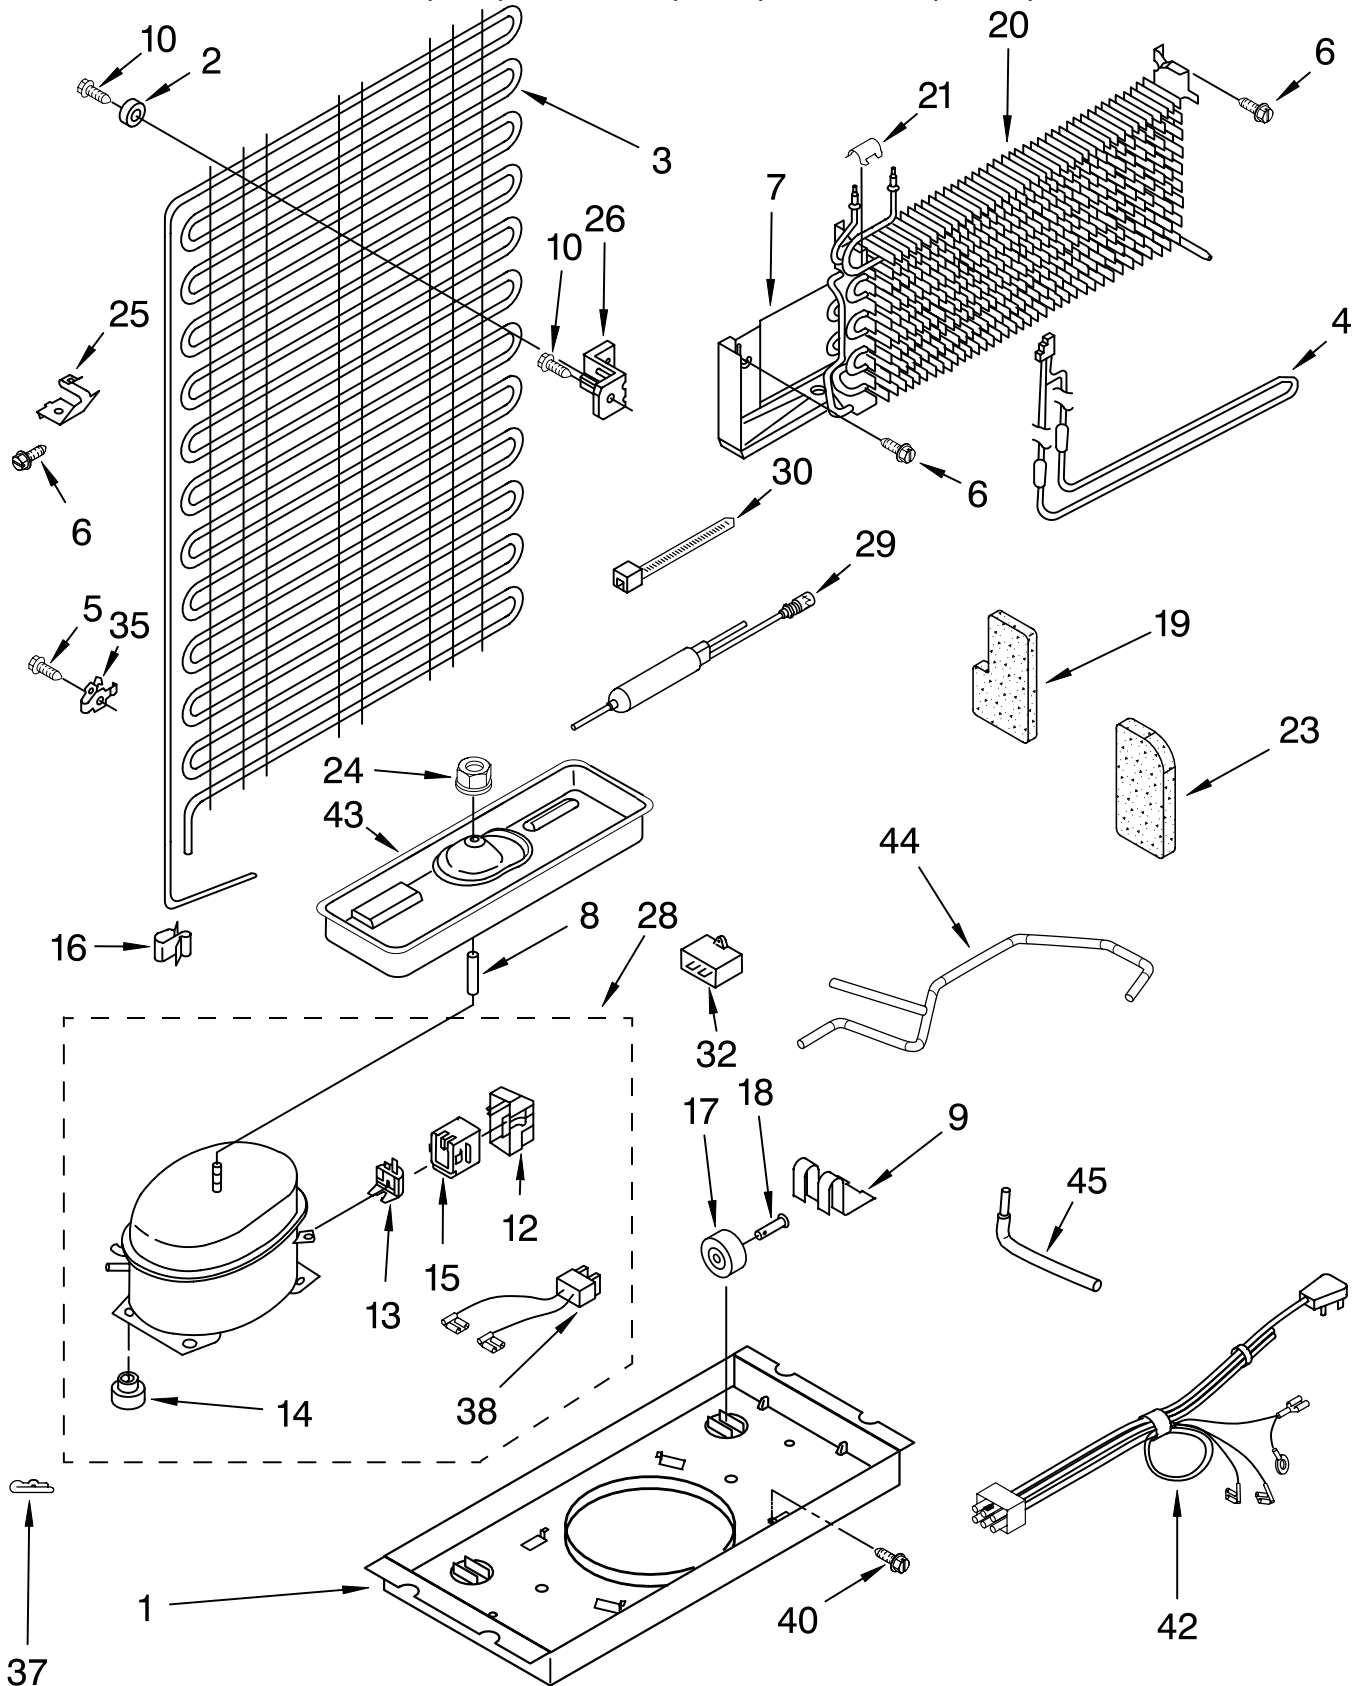

UNIT PARTS

For Models: ET4WSKXKQ02, ET4WSKXKT02, ET4WSKXKZ02
ET4WSKYKQ02, ET4WSKYKT02, ET4WSKYKZ02
(White) (Biscuit) (Almond)

FOR ORDERING INFORMATION REFER TO PARTS PRICE LIST

UNIT PARTS

For Models: **ET4WSKXKQ02, ET4WSKXKT02, ET4WSKXKZ02**
ET4WSKYKQ02, ET4WSKYKT02, ET4WSKYKZ02

(White)

(Biscuit)

(Almond)

Illus. No.	Part No.	DESCRIPTION	Illus. No.	Part No.	DESCRIPTION	Illus. No.	Part No.	DESCRIPTION
1	2221886	Support Plate, Compressor	21	9791833	Clip, Evaporator Tube	43	2176668	Evaporator Tray
2	944772	Bumper	23	2166054	Wedge-Evaporator	44	2176854	Tube, Discharge
3	2192693	Condenser	24	489153	Hex Nut	45	2192332	Tube, Process
4	2176942	Heater, Defrost	25	2172892	Clip, Condenser Mounting	Following Parts Not Illustrated and Optional Parts Not Included		
5	487415	Screw	26	2213986	Bracket, Condenser		978025	Valve, Access (1/4")
6	489442	Screw	28	2218376	Compressor (Includes Items 12, 13, 14, 15, & 38)		978026	Valve, Access (5/16")
7	2201515	Heat Shield			(Also Order 482801 Installation Kit & 876765 Tube Kit)		978027	Valve, Access (3/8")
8	2176844	Spacer	29		Drier		978028	Valve, Access (1/2")
9	2174706	Clip, Roller		2201796	Production		978029	Valve, Access (5/8")
10	488725	Screw		4387019	Service		978030	Valve, Access (3/4")
12		Cover	30	2155774	Strap		876764	Valve, Access (3/16")
	2162358	Production	32	999532	Capacitator	REFRIGERANT CHARGE		
	4387731	Service	35	1105406	Tube Clip			3.75 Ozs. (R134A)
13		Overload (Includes Relay)	37	24364001	Clip, Compressor			
	2154760	Production	38	2172890	Wire Assy, Capacitator			
	4387938	Service	40	488500	Screw, Ground			
14		Grommet	42	2202155	Wire Assembly Unit			
	2163786	Production						
	4387558	Service						
15		Start Relay						
	2213763	Production (Service See Overload)						
16	939054	Clip, Wire						
17	2150304	Roller						
18	2179826	Axle, Rivet						
19	2166053	Wedge-Evaporator						
20	2215207	Evaporator Assy.						

FOR ORDERING INFORMATION REFER TO PARTS PRICE LIST