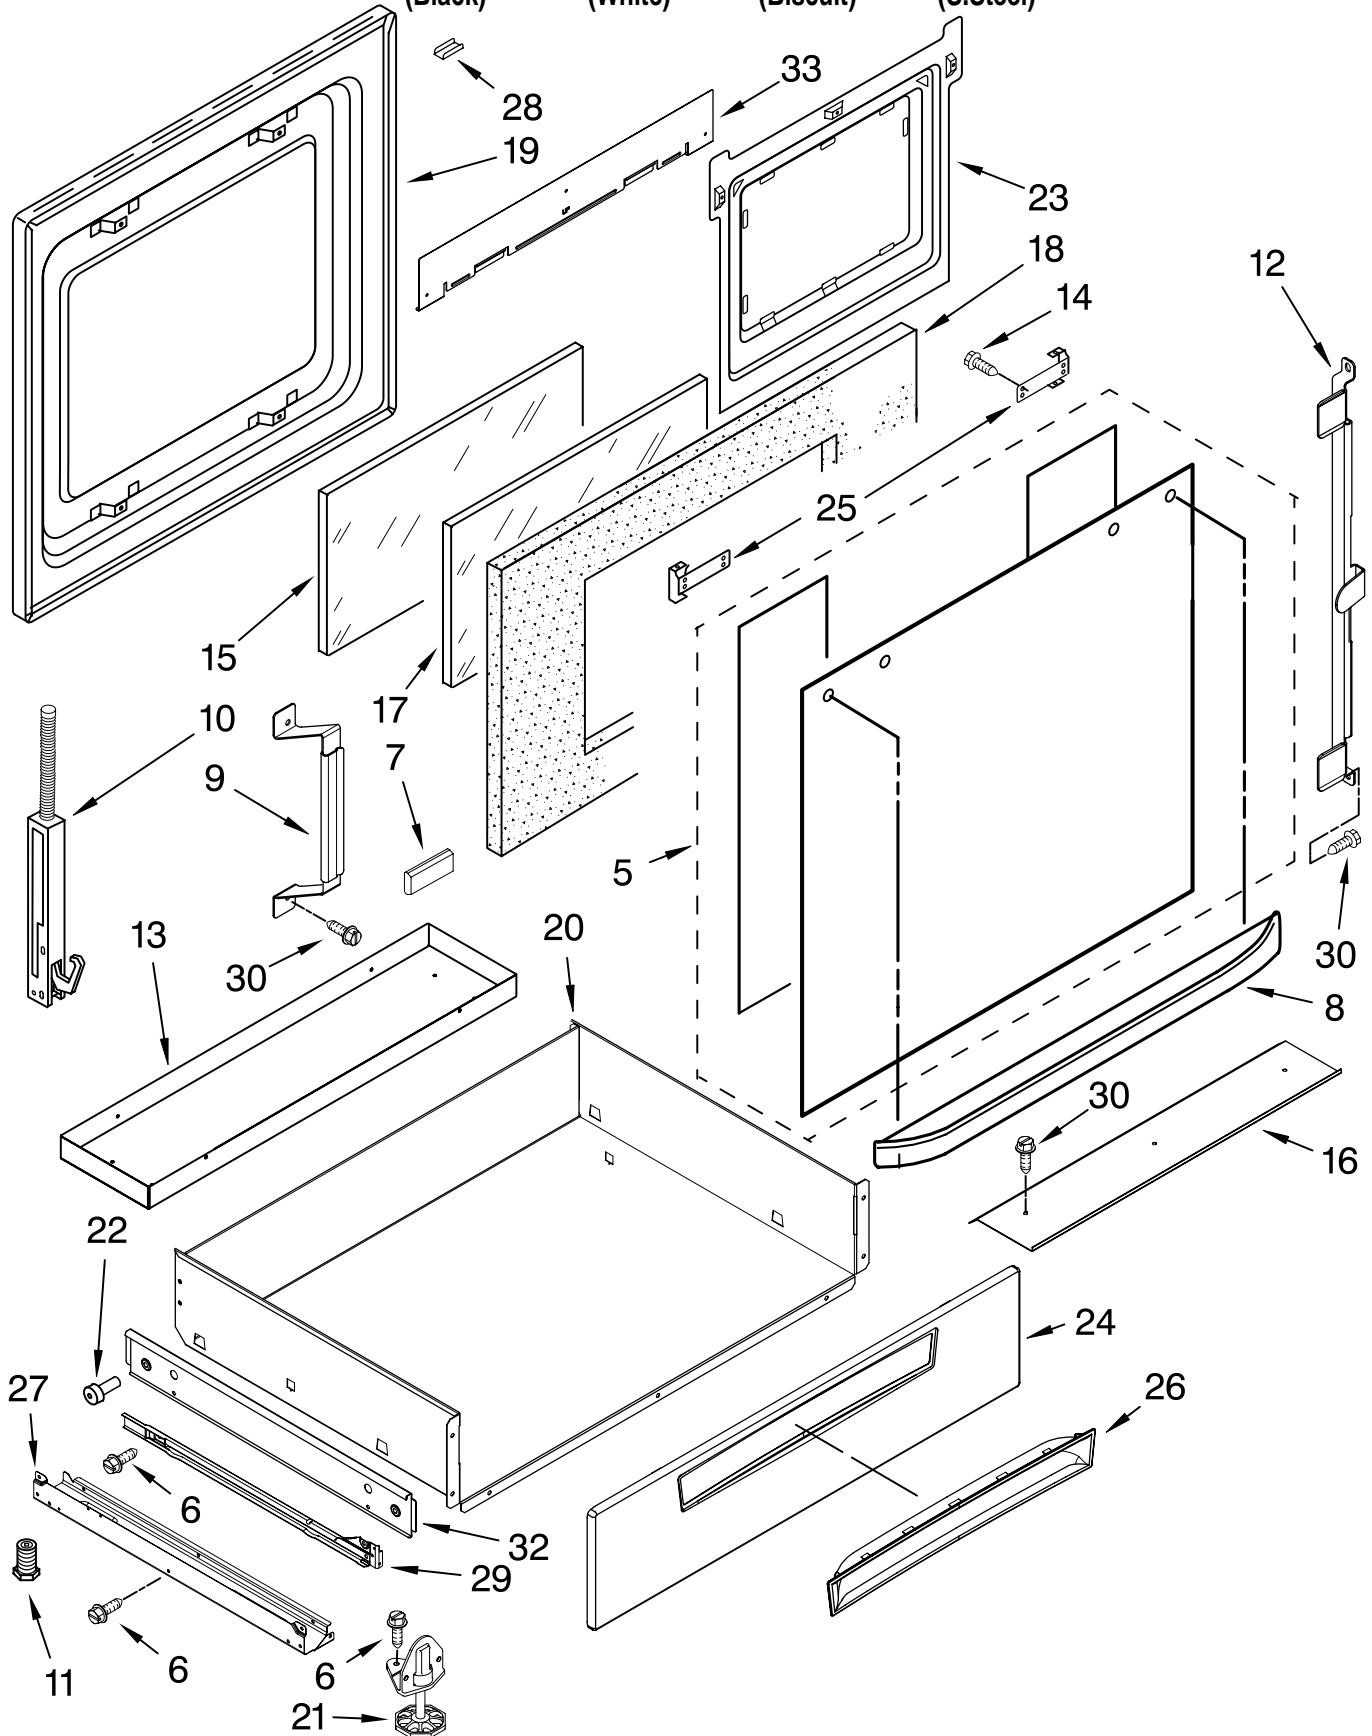

DOOR AND DRAWER PARTS

For Models: GY396LXPB01, GY396LXPQ01, GY396LXPT01, GY396LXPS01

(Black)

(White)

(Biscuit)

(S.Steel)

FOR ORDERING INFORMATION REFER TO PARTS PRICE LIST

DOOR AND DRAWER PARTS

For Models: GY396LXPB01, GY396LXPQ01, GY396LXPT01, GY396LXPS01
(Black) (White) (Biscuit) (S.Steel)

Illus. No.	Part No.	DESCRIPTION
5		Glass, Door Front
	9759641	Black
	9759639	White
	9759640	Biscuit
6	9759642	S.Steel
	3196537	Screw
7	9759635	Spacer, Glass
8		Handle, Door
	4448854	Black
	4448855	White
	4448856	Biscuit
9	8302094	Bracket, Central
10		Hinge, Door
	9760571	White RH
	9760572	White LH
11	9761935	Foot, Rear
12	8302092	Bracket, Side
13	9757798	Panel, Drawer
14	4451040	Screw
15	9757706	Glass, Inner
16	4457114	Shield, Heat Btm
17	4449263	Glass, Inner (2)
18	4451722	Insulation, Door
19	9759413	Liner, Door
20	9757806	Drawer & Roller
21	3196037	Foot, Front
22	422604	Roller, Drawer
23	4457132	Retainer, Glass
24		Front, Drawer
	4453921WH	White
	4453921BL	Black
	4453921BT	Biscuit
	4453921SS	S.Steel
25	4450813	Bracket, Handle
26		Handle, Drawer
	9756674WH	White
	9756674BT	Biscuit
	9756674BL	Black
27		Side, Base
	9759953	R.Side
	9759954	L.Side
28	4450863	Retainer, Clip
29		Track, Drawer
	9756837	R.Side
	9756839	L.Side
30	4449809	Screw
32	9756673	Guide, Roller
33	9757707	Shield, Heat Top

FOR ORDERING INFORMATION REFER TO PARTS PRICE LIST