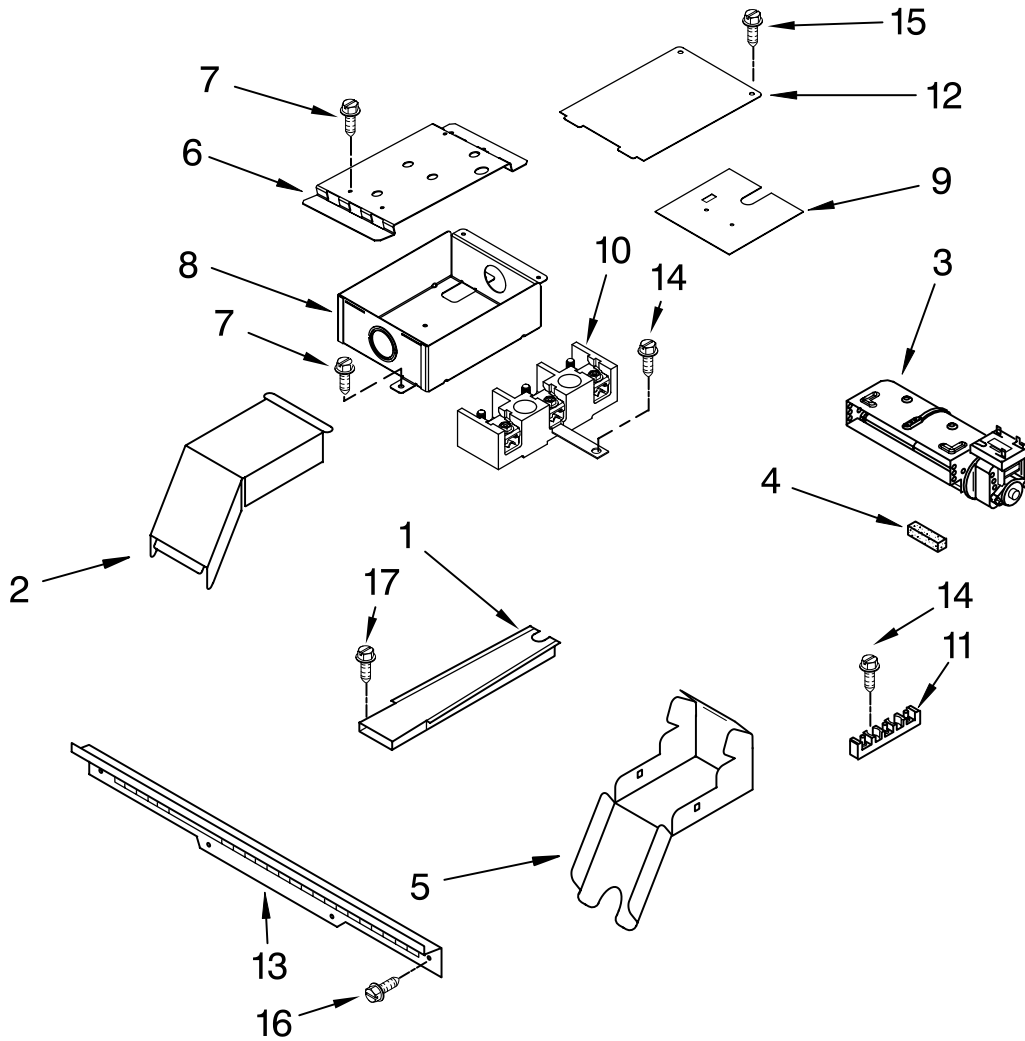

TOP VENTING PARTS

For Models: GY396LXPB01, GY396LXPQ01, GY396LXPT01, GY396LXPS01
(Black) (White) (Biscuit) (S.Steel)

Illus. No.	Part No.	DESCRIPTION
1	4451759	Vent, Exhaust
2	4455178	Elbow, Vent Top
3	9759320	Blower
4	4451758	Block, Foam
5	4455177	Elbow, Vent Bottom
6	9759938	Bracket, Term.Box

Illus. No.	Part No.	DESCRIPTION
7	4449809	Screw (2)
8	9757404	Box, Terminal
9	9759721	Insulator, Term Box
10	9761958	Block, Terminal
11	4449868	Block, Terminal
12	9757405	Cover, Term Box

Illus. No.	Part No.	DESCRIPTION
13	9757118BL	Vent, (Control Panel)
14	3400080	Screw
15	3196160	Screw
16	4450038	Screw
17	4449040	Screw

FOR ORDERING INFORMATION REFER TO PARTS PRICE LIST