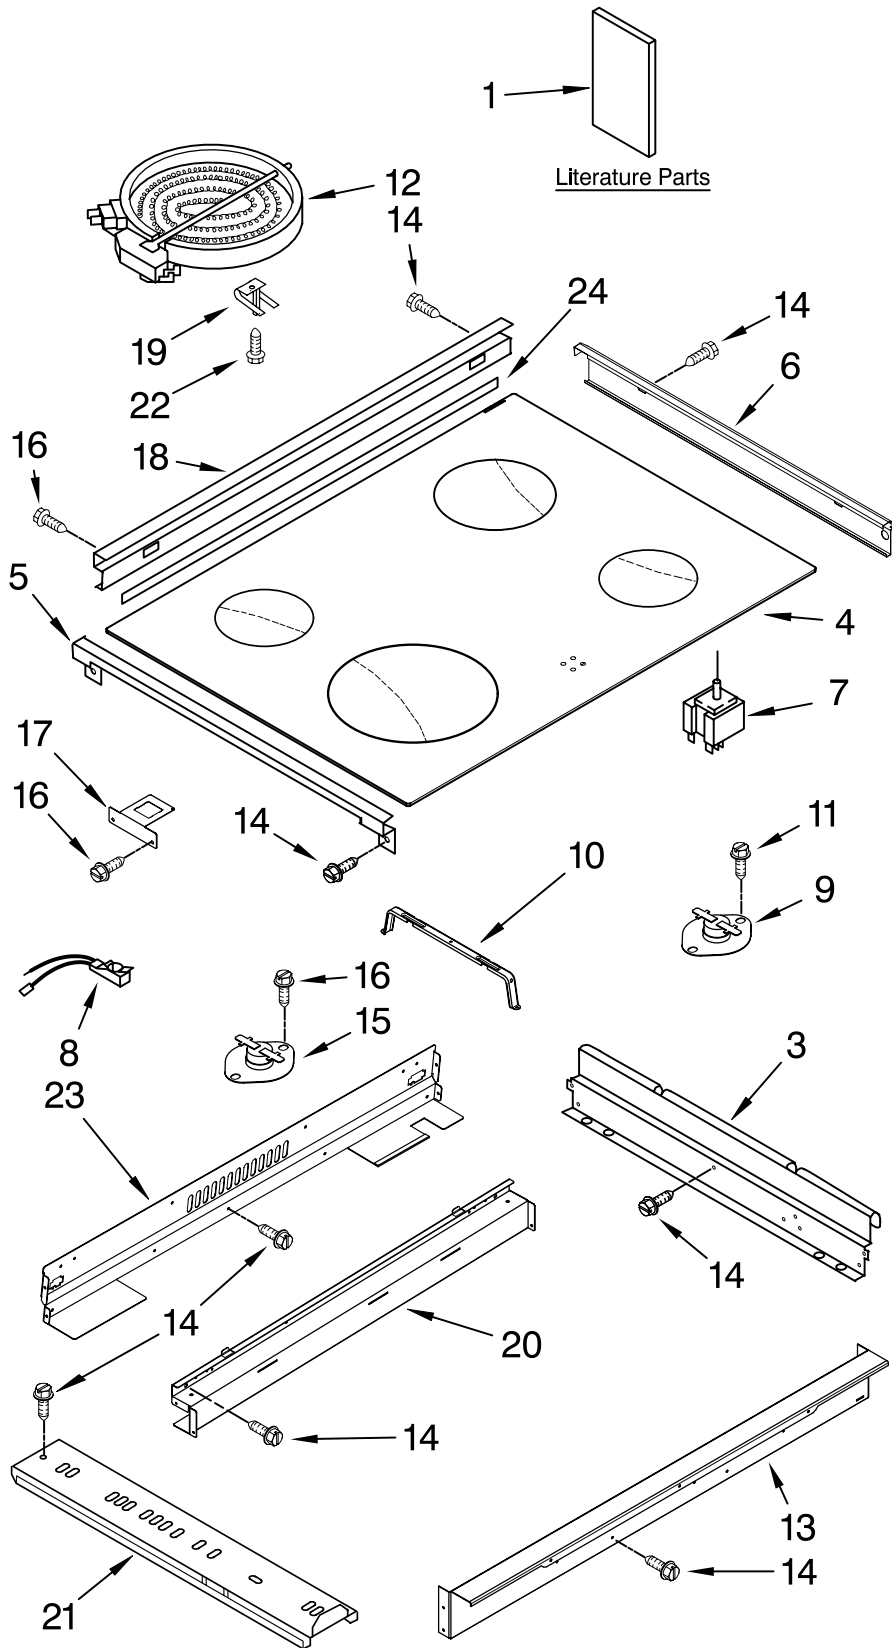

# COOKTOP PARTS

For Models: GY396LXPB01, GY396LXPQ01, GY396LXPT01, GY396LXPS01  
 (Black) (White) (Biscuit) (S.Steel)

30" Slide-In  
 ELECTRIC OVEN  
 SELF CLEAN

Illus. No.	Part No.	DESCRIPTION
1	9762035	Literature Parts Installation Instructions
	9762257	Use & Care Guide
	9761388	Tech Sheet
	9757680	Anti-Tip Instruct.
	3191638	Safe Cooking Tips
	9759133	Safe Cooking Tips
3	4454023	Bracket, Mounting Cooktop
4	9756788BT	Biscuit
	9756788WH	White
	9762069BL	Black
5	4453764	Clip, Ceran (2)
6		Trim-CkTop, SI
	9759531WH	White LH
	9759531BT	Biscuit LH
	9759531BL	Black LH
	9759531SS	S.Steel LH
	9759530WH	White RH
	9759530BT	Biscuit RH
	9759530BL	Black RH
	9759530SS	S.Steel RH
7		Switch, Infinite
	9750638	LR, RF
	9750639	RR
	9750641	LF
8	8523739	Light, Indicator
9	9759243	Thermostat (120c)
10	9756821	Support, Wiring
11	4449809	Screw (2)
12		Element, Surface
	8523698	1200W LR,RF
	8523696	1800W RR
	8523692	2500W LF
13	9757800	Bracket, Front Support
14	3196537	Screw
15	9759944	Thermostat (60c)
16	3196160	Screw (2)
17	9758799	Bracket, Ind. Lamp
18		Trim, Extension
	9760520WH	White
	9760520BT	Biscuit
	9760520BL	Black
	9760520SS	S.Steel
19	9759094	Spring, Locator
20	9759963	Bracket, Rear Sprt
21	8285962	Rail, Element (2)
22	246119	Screw
23	9759628	Cover, Cktp Rear
24	9756450	Gasket

# CONTROL PANEL PARTS

For Models: GY396LXPB01, GY396LXPQ01, GY396LXPT01, GY396LXPS01  
 (Black) (White) (Biscuit) (S.Steel)

Illus. No.	Part No.	DESCRIPTION
1		Control Panel
	8191145	White
	8191146	Biscuit
	8191147	Black
	8191148	S.Steel
3	9757476	Control, Migration
4	9757119	Bracket, Console

Illus. No.	Part No.	DESCRIPTION
5	3196068	Lens, Ind. (2)
6	9757410	Bracket, Control
7	8523265	Housing, Ind. Lt.
8		Endcap
	9756614BT	Biscuit LH
	9756614WH	White LH
	9756614BL	Black LH
	9756611BT	Biscuit RH
	9756611WH	White RH
	9756611BL	Black RH
	3196172	Screw