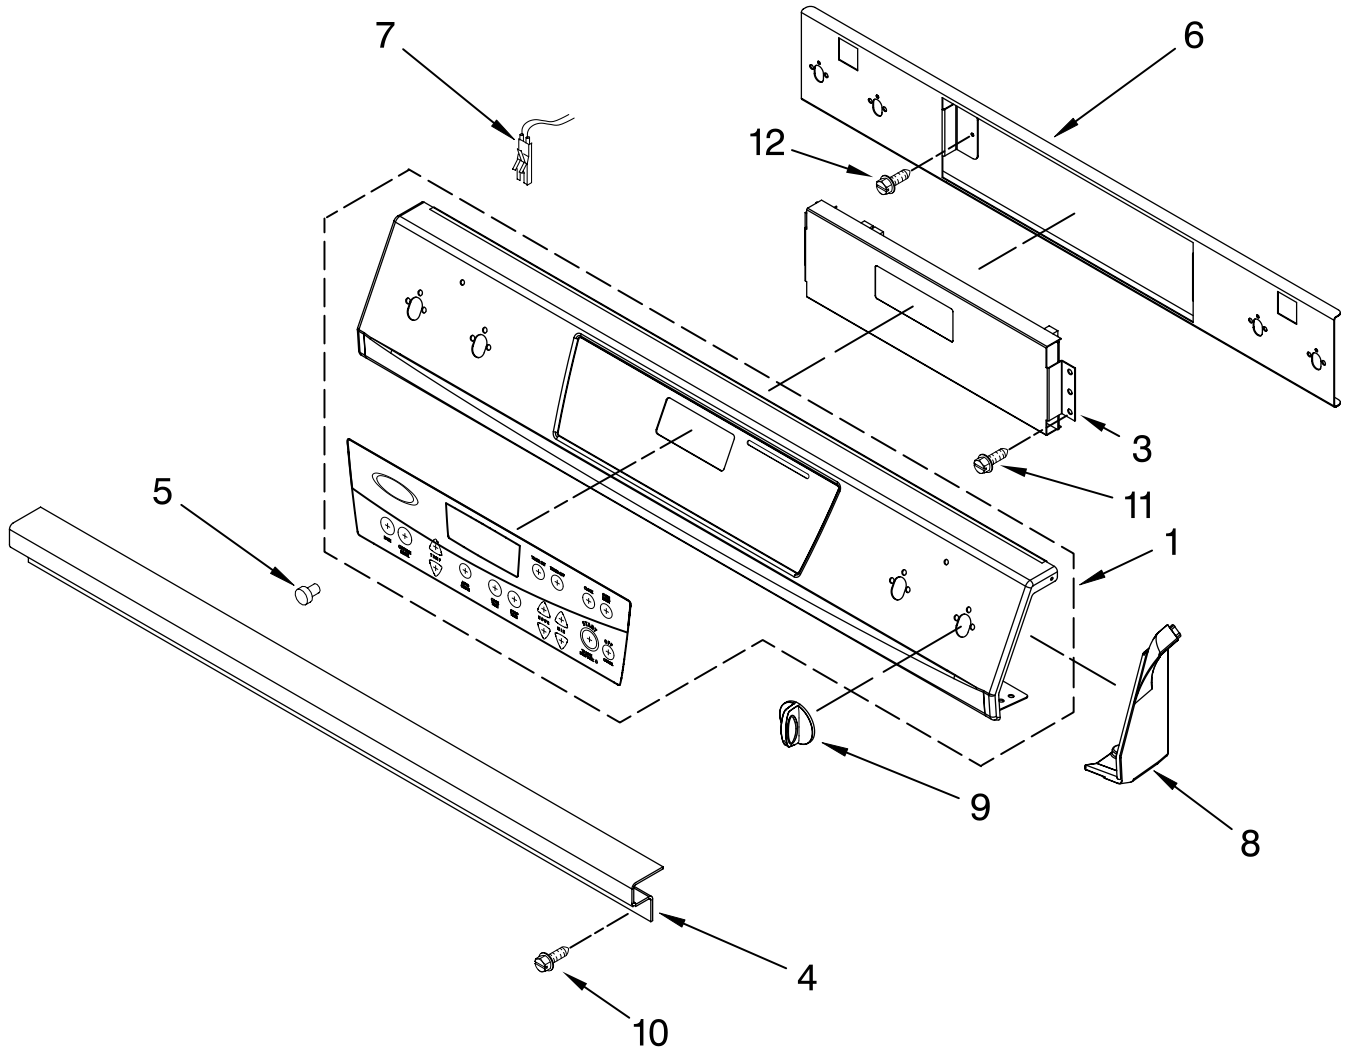

CONTROL PANEL PARTS

For Models: GY396LXPB01, GY396LXPQ01, GY396LXPT01, GY396LXPS01
(Black) (White) (Biscuit) (S.Steel)

Illus. No.	Part No.	DESCRIPTION
1		Control Panel
	8191145	White
	8191146	Biscuit
	8191147	Black
	8191148	S.Steel
3	9757476	Control, Migration
4	9757119	Bracket, Console

Illus. No.	Part No.	DESCRIPTION
5	3196068	Lens, Ind. (2)
6	9757410	Bracket, Control
7	8523265	Housing, Ind. Lt.
8		Endcap
	9756614BT	Biscuit LH
	9756614WH	White LH
	9756614BL	Black LH
	9756611BT	Biscuit RH
	9756611WH	White RH
	9756611BL	Black RH
	3196172	Screw

Illus. No.	Part No.	DESCRIPTION
9		Knob
	9756659BL	Black
	9756659WH	White
	9756659BT	Biscuit
10	3196537	Screw
11	9780271	Screw
12	311865	Screw

FOR ORDERING INFORMATION REFER TO PARTS PRICE LIST