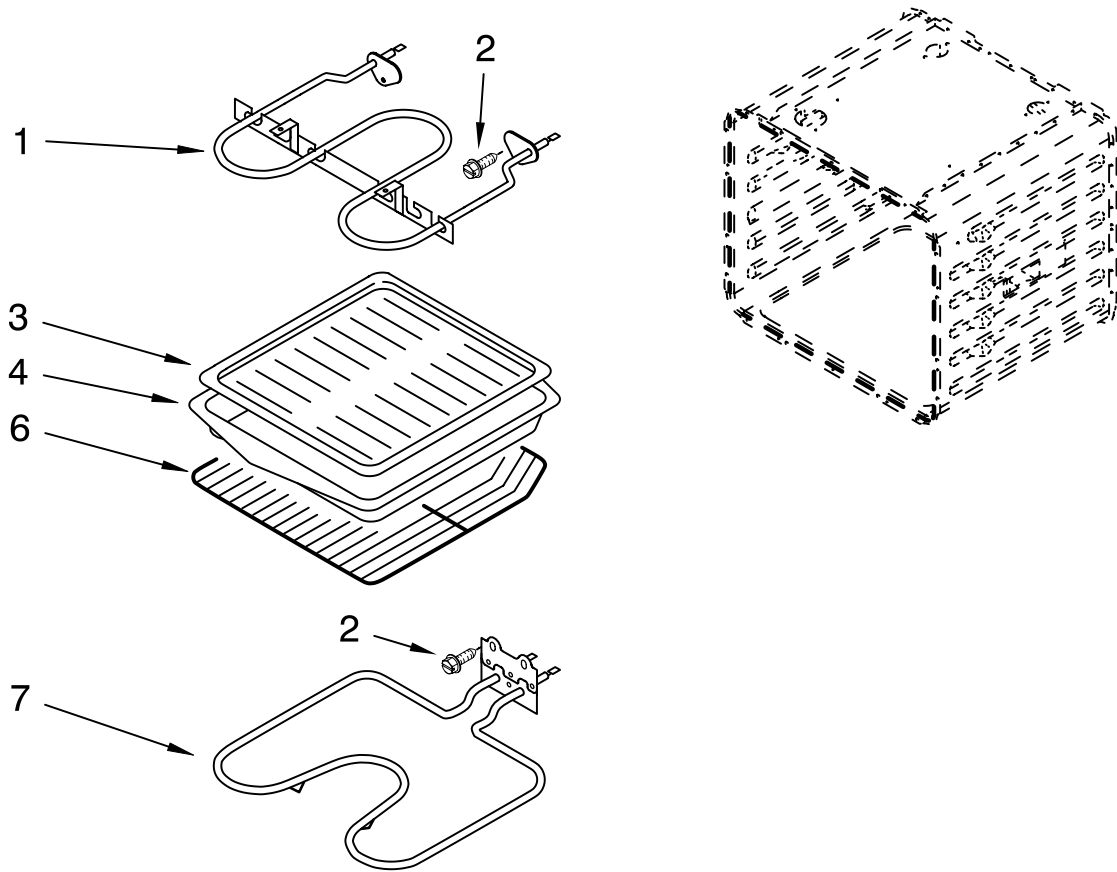

INTERNAL OVEN PARTS

For Models: GY396LXPB01, GY396LXPQ01, GY396LXPT01, GY396LXPS01
(Black) (White) (Biscuit) (S.Steel)

Illus. No.	Part No.	DESCRIPTION
1	4456103	Element, Broil
2	4449154	Screw
3	4457277	Grill, Broiler
4	4457276	Pan, Broiler
6	4448717	Rack, Oven
7	4452153	Element, Bake

FOR ORDERING INFORMATION REFER TO PARTS PRICE LIST