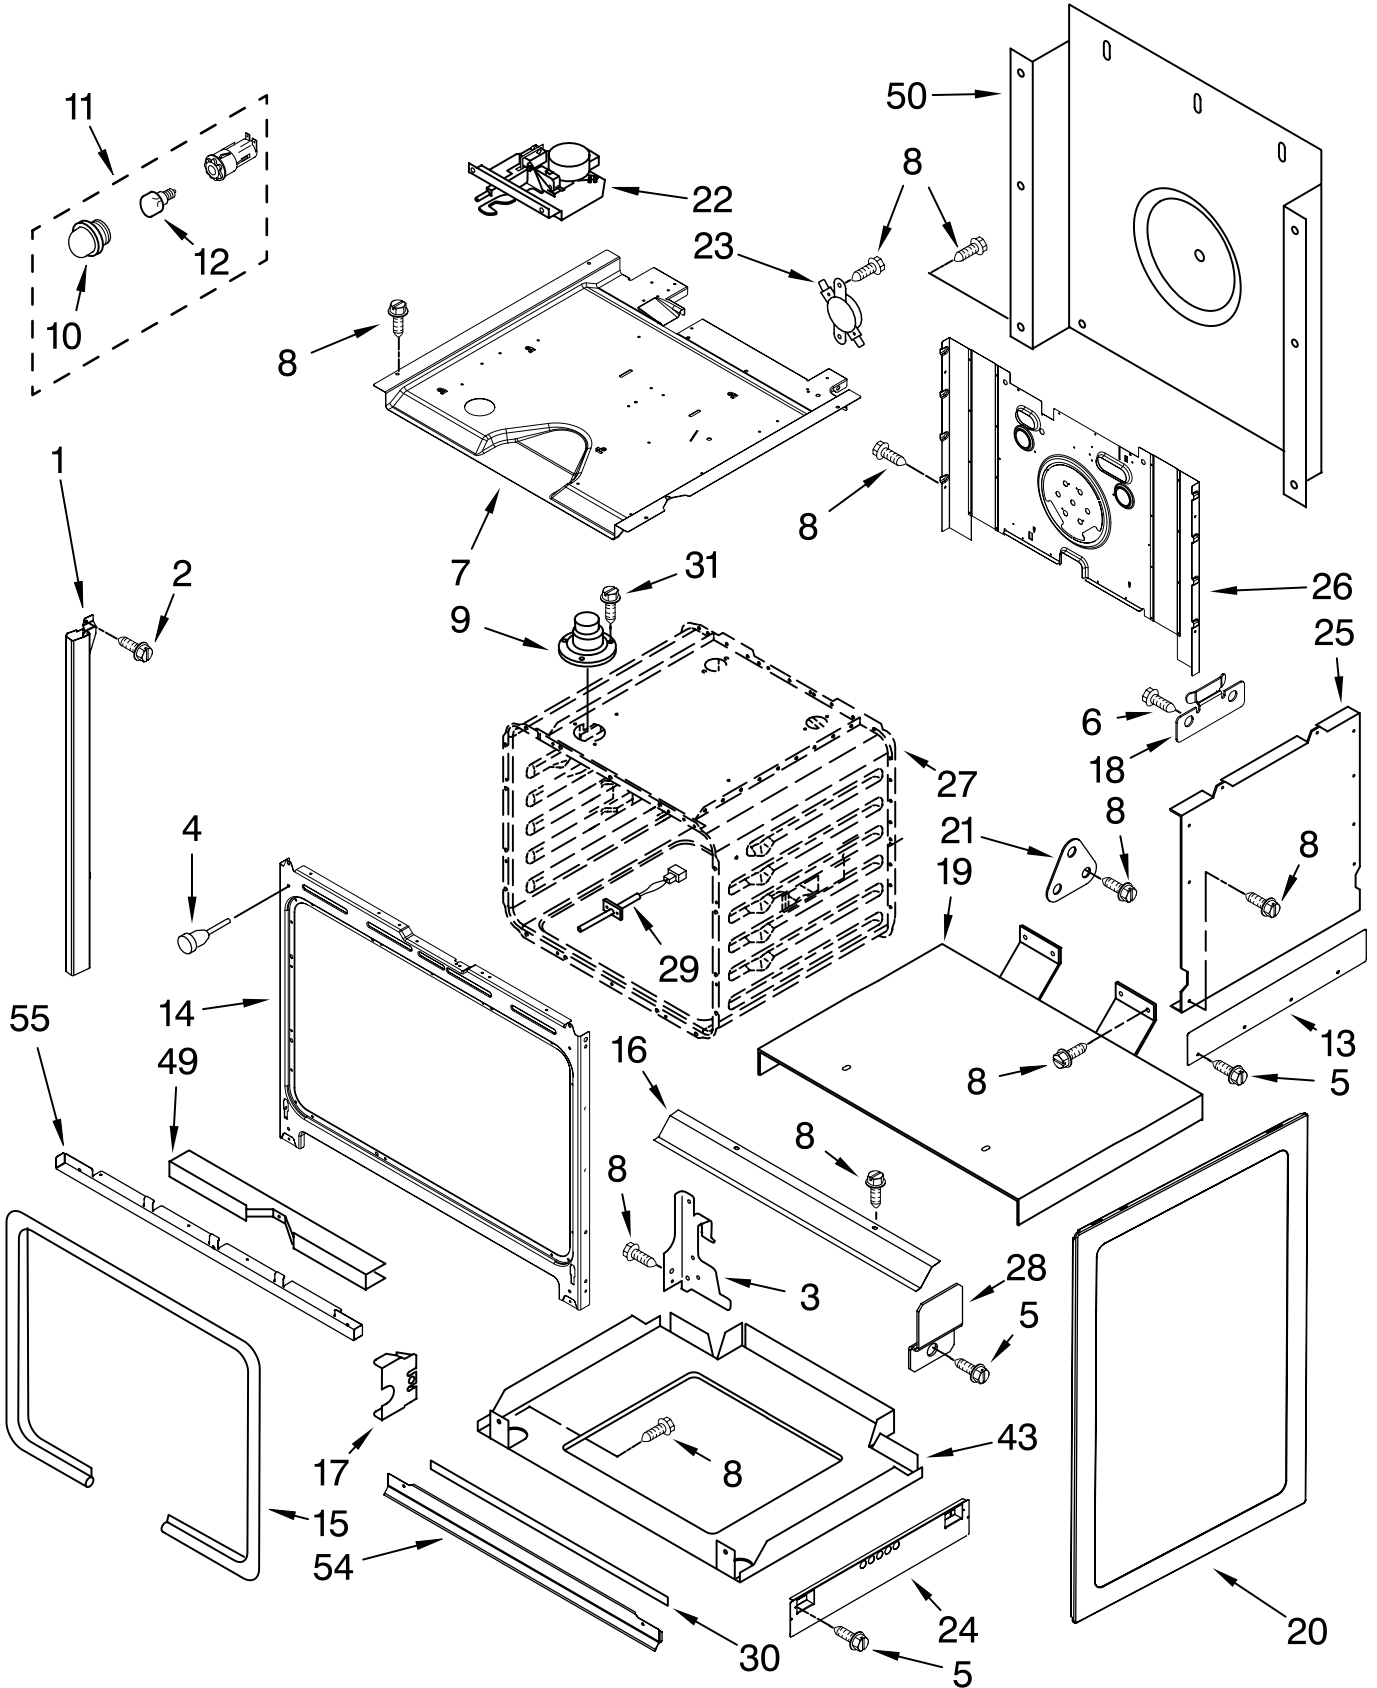

OVEN PARTS

For Models: GY396LXPB01, GY396LXPQ01, GY396LXPT01, GY396LXPS01
(Black) (White) (Biscuit) (S.Steel)

FOR ORDERING INFORMATION REFER TO PARTS PRICE LIST

OVEN PARTS

For Models: GY396LXPB01, GY396LXPQ01, GY396LXPT01, GY396LXPS01

(Black)

(White)

(Biscuit)

(S.Steel)

Illus. No.	Part No.	DESCRIPTION	Illus. No.	Part No.	DESCRIPTION	Illus. No.	Part No.	DESCRIPTION
1		Trim, Side (Right Hand)	15	4455382	Gasket, Door	31	3196176	Screw
	9757735WH	White	16	4453951	Deflector, Vent Bottom	43	9759713	Base, Chassis
	9757735BT	Biscuit	17	4452152	Bracket, Mounting	49	4448933	Retainer, Gasket
	9757735BL	Black	18	9757685	Guide, Side Panel	50	4451747	Cover, Back
	9757735SS	S.Steel (Left Hand)	19	4451478	Support, Insulation Body, Side	54		Vent, Bottom Upper
	9757734WH	White	20				9756481WH	White
	9757734BT	Biscuit		9760723PB	Black		9756481BT	Biscuit
	9757734BL	Black		9760723PW	White		9756481BL	Black
	9757734SS	S.Steel		9760723PC	Biscuit		9756481SS	S.Steel
2	3400832	Screw	21	9757461	Bracket, Side Panel	55		Trim, Btm Vent
3		Hinge Receiver	22	9760888	Latch, Motorized		9756485WH	White
	4455605	Left Hand	23	341196	Thermostat SPST (205)		9756485BT	Biscuit
	4455606	Right Hand	24	9757811	Brace, Side Panel		9756485BL	Black
4	4448520	Bumper, Door	25	4455641	Side, Chassis (R.H. & L.H.)		9756485SS	S.Steel
5	3196537	Screw	26	4452234	Back, Chassis	FOLLOWING PARTS NOT ILLUSTRATED		
6	3196160	Screw	27		Liner, Oven (Not serviceable)	INSULATION		
7	8303099	Top Chassis	28	9759890	Clip, Side Panel		9756817	Insulation, Wrap
8	4449809	Screw	29	4455636	Sensor		9756470	Insulation, Back
9	4452158	Tube, Vent	30	9757717	Insulation			
10	4452165	Lens, Light						
11	4452368	Oven Light Assy						
12	4452166	Bulb, Light						
13	9757732	Shield, Heat						
14	9759060	Frame, Front						

FOR ORDERING INFORMATION REFER TO PARTS PRICE LIST