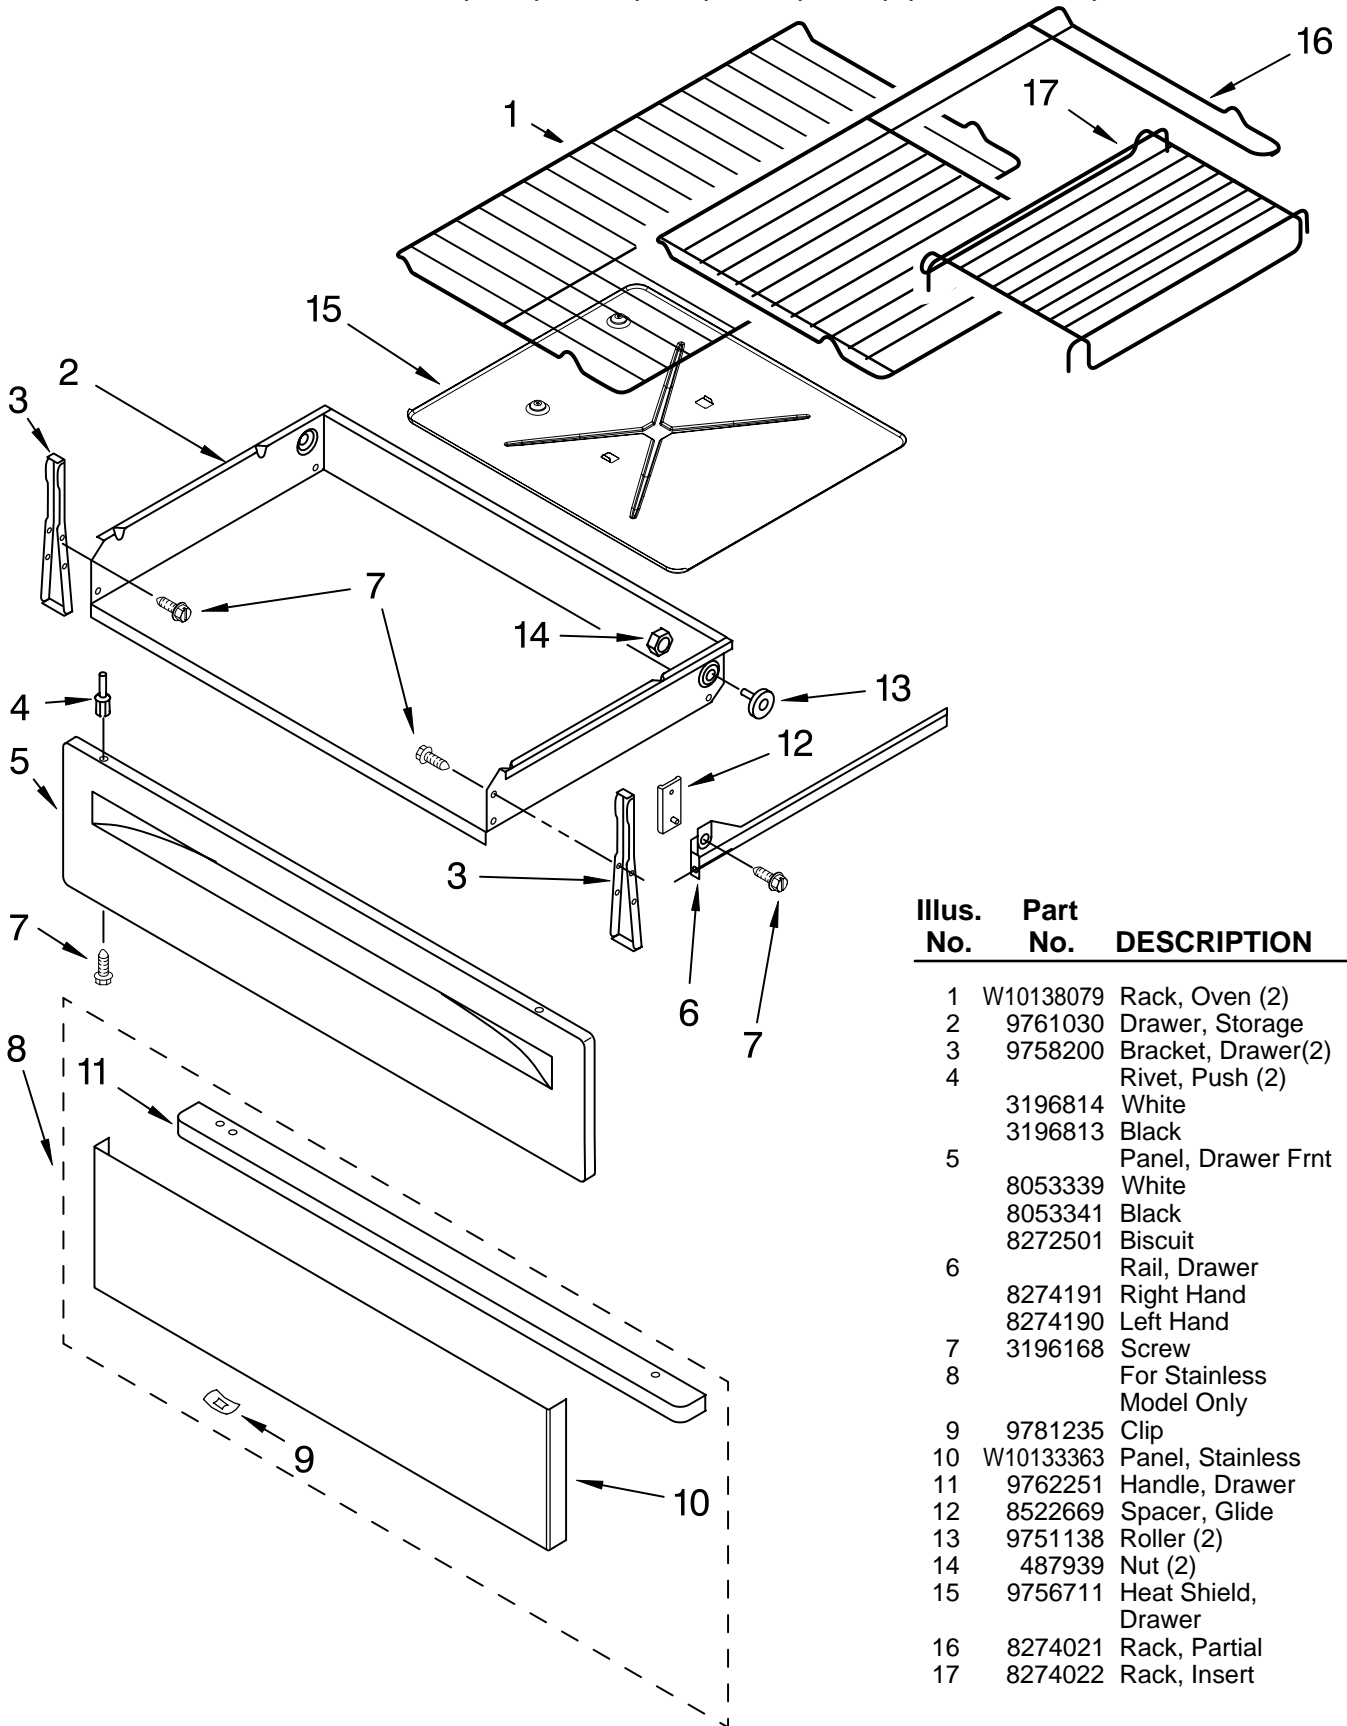

COOKTOP PARTS

For Models: GR563LXSQ2, GR563LXSB2, GR563LXST2, GR563LXSS2
 (White) (Black) (Biscuit) (Black Stainless)

30" ELECTRIC CERAN
 FREESTANDING RANGE
 SELF CLEAN OVEN

Illus. No.	Part No.	DESCRIPTION
1		Literature Parts
	W10159202	Tech Sheet
	W10141166	Installation Instructions
		Template, Anti-Tip
	9757143	English/French
	9757142	English/Spanish
	9762761	Safer Cooking Tips
	W10162204	Owner's Manual

Illus. No.	Part No.	DESCRIPTION
2	W10035930	Spring, Locator
3	3196170	Screw
4		Cooktop
	W10134943	White
	W10134942	Black
	W10134944	Biscuit

Illus. No.	Part No.	DESCRIPTION
7		Element, Surface
	9759351	2400/1000 W-LF/RF
	8523698	1200 W - LR/RR
	9762851	120 W - CR
8	8524132	Shield, Wiring
9		Bracket, Element
	8272791	(2)
	8273720	(1)
10	3196169	Screw

FOR ORDERING INFORMATION REFER TO PARTS PRICE LIST

DRAWER & BROILER PARTS

For Models: GR563LXSQ2, GR563LXSB2, GR563LXST2, GR563LXSS2
 (White) (Black) (Biscuit) (Black Stainless)

Illus. No.	Part No.	DESCRIPTION
1	W10138079	Rack, Oven (2)
2	9761030	Drawer, Storage
3	9758200	Bracket, Drawer(2)
4		Rivet, Push (2)
	3196814	White
	3196813	Black
5		Panel, Drawer Frnt
	8053339	White
	8053341	Black
	8272501	Biscuit
6		Rail, Drawer
	8274191	Right Hand
	8274190	Left Hand
7	3196168	Screw
8		For Stainless Model Only
9	9781235	Clip
10	W10133363	Panel, Stainless
11	9762251	Handle, Drawer
12	8522669	Spacer, Glide
13	9751138	Roller (2)
14	487939	Nut (2)
15	9756711	Heat Shield, Drawer
16	8274021	Rack, Partial
17	8274022	Rack, Insert