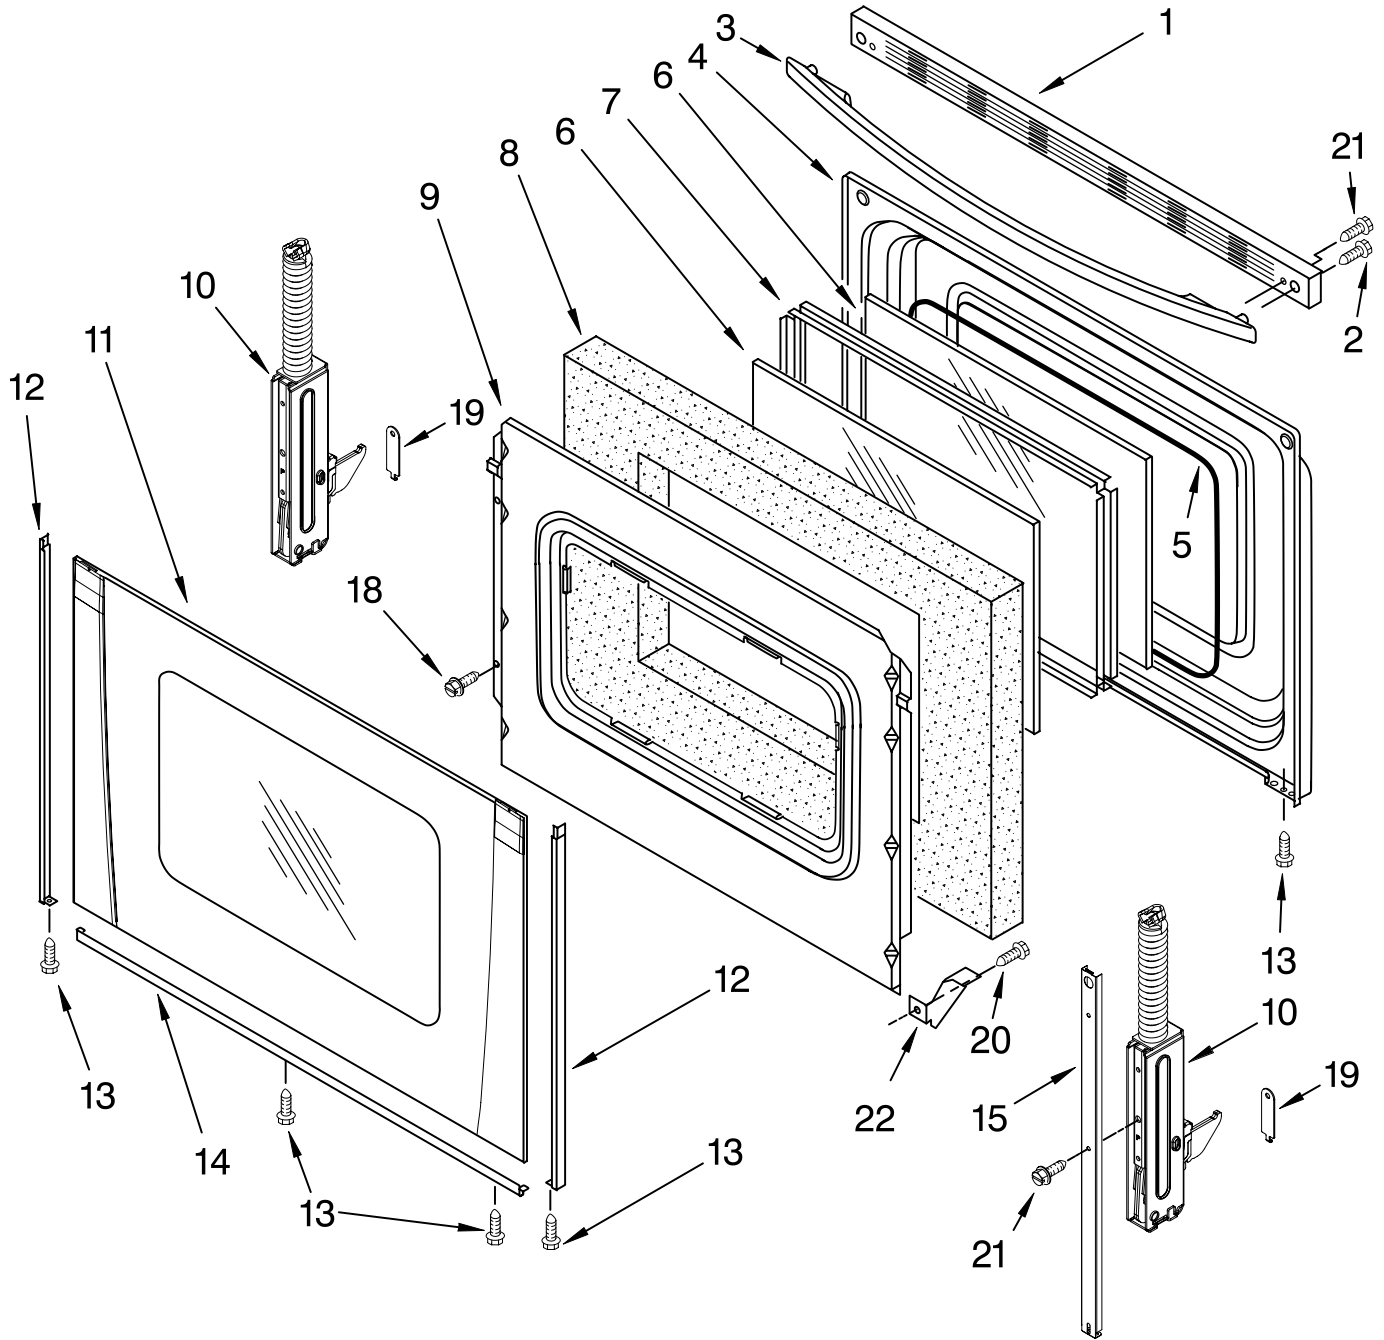

DOOR PARTS

For Models: GR563LXSQ2, GR563LXSB2, GR563LXST2, GR563LXSS2
(White) (Black) (Biscuit) (Black Stainless)

FOR ORDERING INFORMATION REFER TO PARTS PRICE LIST