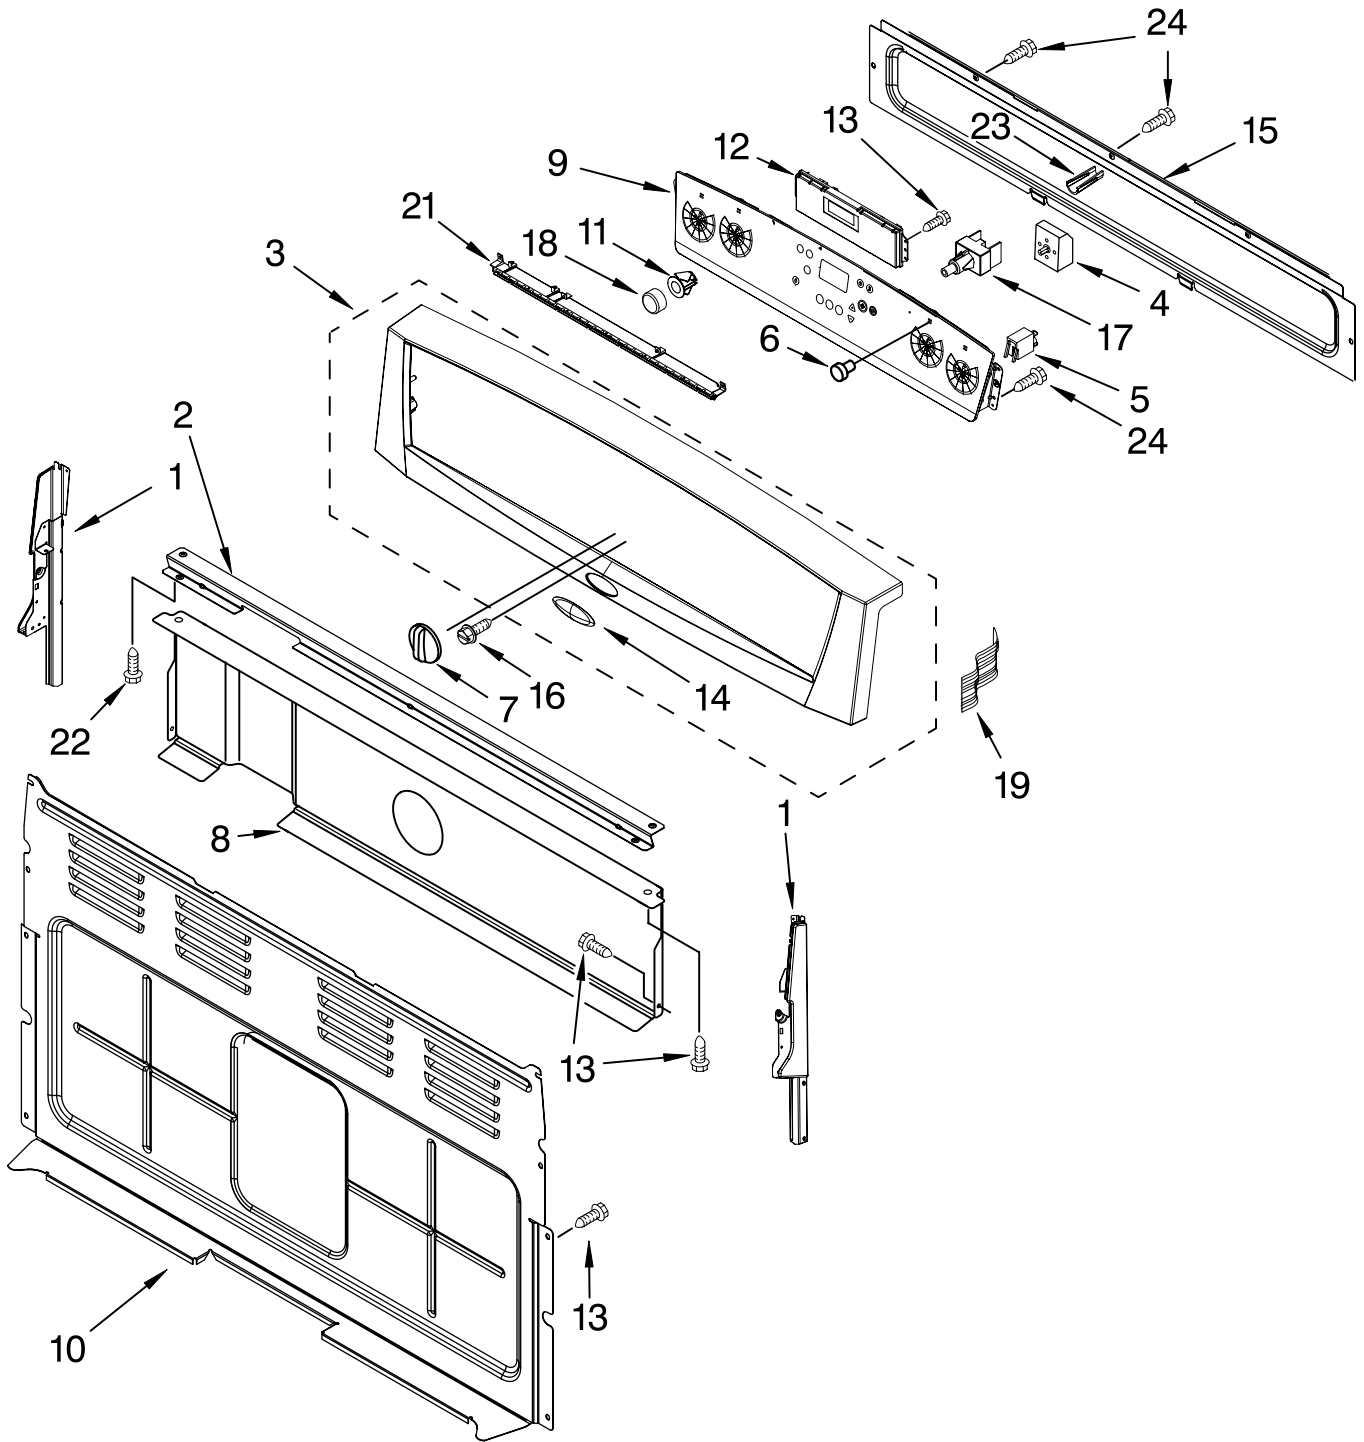

CHASSIS PARTS

For Models: GR563LXSQ2, GR563LXSB2, GR563LXST2, GR563LXSS2

(White)   (Black)   (Biscuit) (Black Stainless)

Illus. No.	Part No.	DESCRIPTION	Illus. No.	Part No.	DESCRIPTION	Illus. No.	Part No.	DESCRIPTION
1	W10127969	Vent Tube Assbly	19	3186116	Support, Oven (2)	40	9761512	Clip – Mounting
2	8273905	Support, Corner LR	20	3186034	Bracket, Service	41	9761013	Latch, Door
3		Panel, Side (2)	21	9761958	Block, Terminal	42	W10078380	Rod, Latch
	8053830	White–Textured	22	8274034	Back, Main	43	W10107820	Latch Asy, Rear
	8053832	Black–Textured	23	9757262	Switch, Door	44	9758701	Spacer, Door
	8272519	Biscuit–Textured	24	3196701	Light Socket Assy	45	3196169	Screw
5	8522416	Seal, Oven Door	25	311255	Bulb, Oven Light	46	9755769	Tray, Hidden
6	9757341	Element, Broil	26	9755771	Cover, Tray			Bake Element
7	9755770	Element, Bake (Hidden Bake)	27	8273902	Sensor, Oven	47	9759689	Card, Insulator
8	9757239	Rod – Door Switch	28	3196165	Screw	48	9758283	Cover, Box
9	3196548	Fuse, Thermal	29	3196179	Screw	49	112432	Nut (3)
10	3195736	Support, Front (2)	30	3196178	Screw	50	9760407	Bracket–Mounting
11	3196037	Foot, Front (2)	31	3400016	Screw			
13	8054068	Tray, Insulation	33	3196172	Screw			
14	3196576	Clip, Panel (6)	34	W10031780	Screw			
15	9760314	Rail, Base (2)	35	3196566	Screw			
16	W10058460	Foot, Rear (2)	36	3196560	Screw			
17	3195987	Support, Corner RR	37	3196174	Screw			
18	9761301	Screen – Catalyst	38	9758238	Retainer, Side (2)			
			39	9761490	Insulation			

	<u>INSULATION</u>
	8272616 Insulation, Wrap
	9755772 Insulation, Back
	8272613 Insulation, Vent

FOR ORDERING INFORMATION REFER TO PARTS PRICE LIST

CONTROL PANEL PARTS

For Models: GR563LXSQ2, GR563LXSB2, GR563LXST2, GR563LXSS2

(White) (Black) (Biscuit) (Black Stainless)

FOR ORDERING INFORMATION REFER TO PARTS PRICE LIST