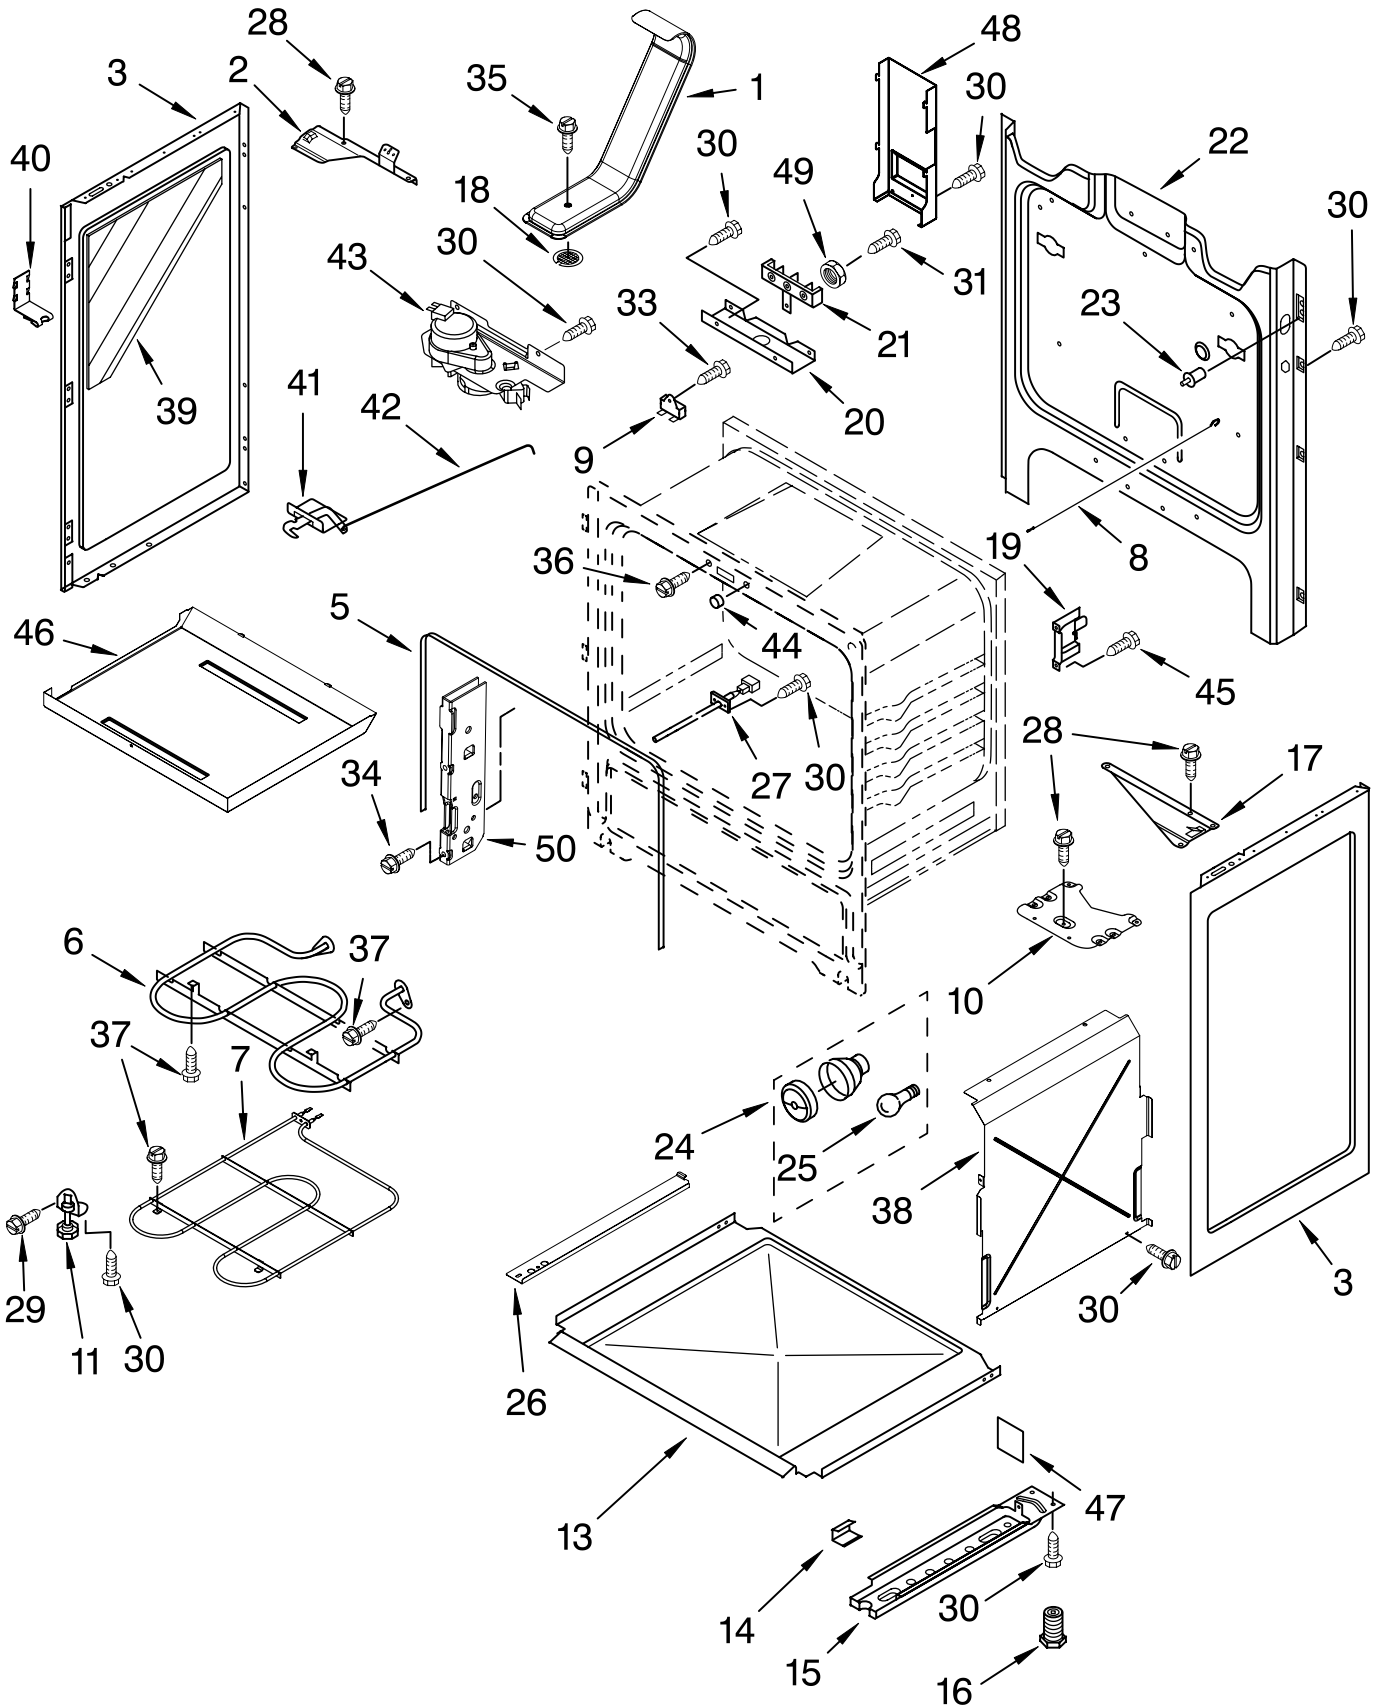

CHASSIS PARTS

For Models: GR563LXSQ2, GR563LXSB2, GR563LXST2, GR563LXSS2
(White) (Black) (Biscuit) (Black Stainless)

FOR ORDERING INFORMATION REFER TO PARTS PRICE LIST

CHASSIS PARTS

For Models: GR563LXSQ2, GR563LXSB2, GR563LXST2, GR563LXSS2

(White)   (Black)   (Biscuit) (Black Stainless)

Illus. No.	Part No.	DESCRIPTION	Illus. No.	Part No.	DESCRIPTION	Illus. No.	Part No.	DESCRIPTION
1	W10127969	Vent Tube Assbly	19	3186116	Support, Oven (2)	40	9761512	Clip – Mounting
2	8273905	Support, Corner LR	20	3186034	Bracket, Service	41	9761013	Latch, Door
3		Panel, Side (2)	21	9761958	Block, Terminal	42	W10078380	Rod, Latch
	8053830	White–Textured	22	8274034	Back, Main	43	W10107820	Latch Asy, Rear
	8053832	Black–Textured	23	9757262	Switch, Door	44	9758701	Spacer, Door
	8272519	Biscuit–Textured	24	3196701	Light Socket Assy	45	3196169	Screw
5	8522416	Seal, Oven Door	25	311255	Bulb, Oven Light	46	9755769	Tray, Hidden
6	9757341	Element, Broil	26	9755771	Cover, Tray			Bake Element
7	9755770	Element, Bake (Hidden Bake)	27	8273902	Sensor, Oven	47	9759689	Card, Insulator
8	9757239	Rod – Door Switch	28	3196165	Screw	48	9758283	Cover, Box
9	3196548	Fuse, Thermal	29	3196179	Screw	49	112432	Nut (3)
10	3195736	Support, Front (2)	30	3196178	Screw	50	9760407	Bracket–Mounting
11	3196037	Foot, Front (2)	31	3400016	Screw			
13	8054068	Tray, Insulation	33	3196172	Screw			
14	3196576	Clip, Panel (6)	34	W10031780	Screw			
15	9760314	Rail, Base (2)	35	3196566	Screw			
16	W10058460	Foot, Rear (2)	36	3196560	Screw			
17	3195987	Support, Corner RR	37	3196174	Screw			
18	9761301	Screen – Catalyst	38	9758238	Retainer, Side (2)			
			39	9761490	Insulation			

	<u>INSULATION</u>
	8272616 Insulation, Wrap
	9755772 Insulation, Back
	8272613 Insulation, Vent

FOR ORDERING INFORMATION REFER TO PARTS PRICE LIST