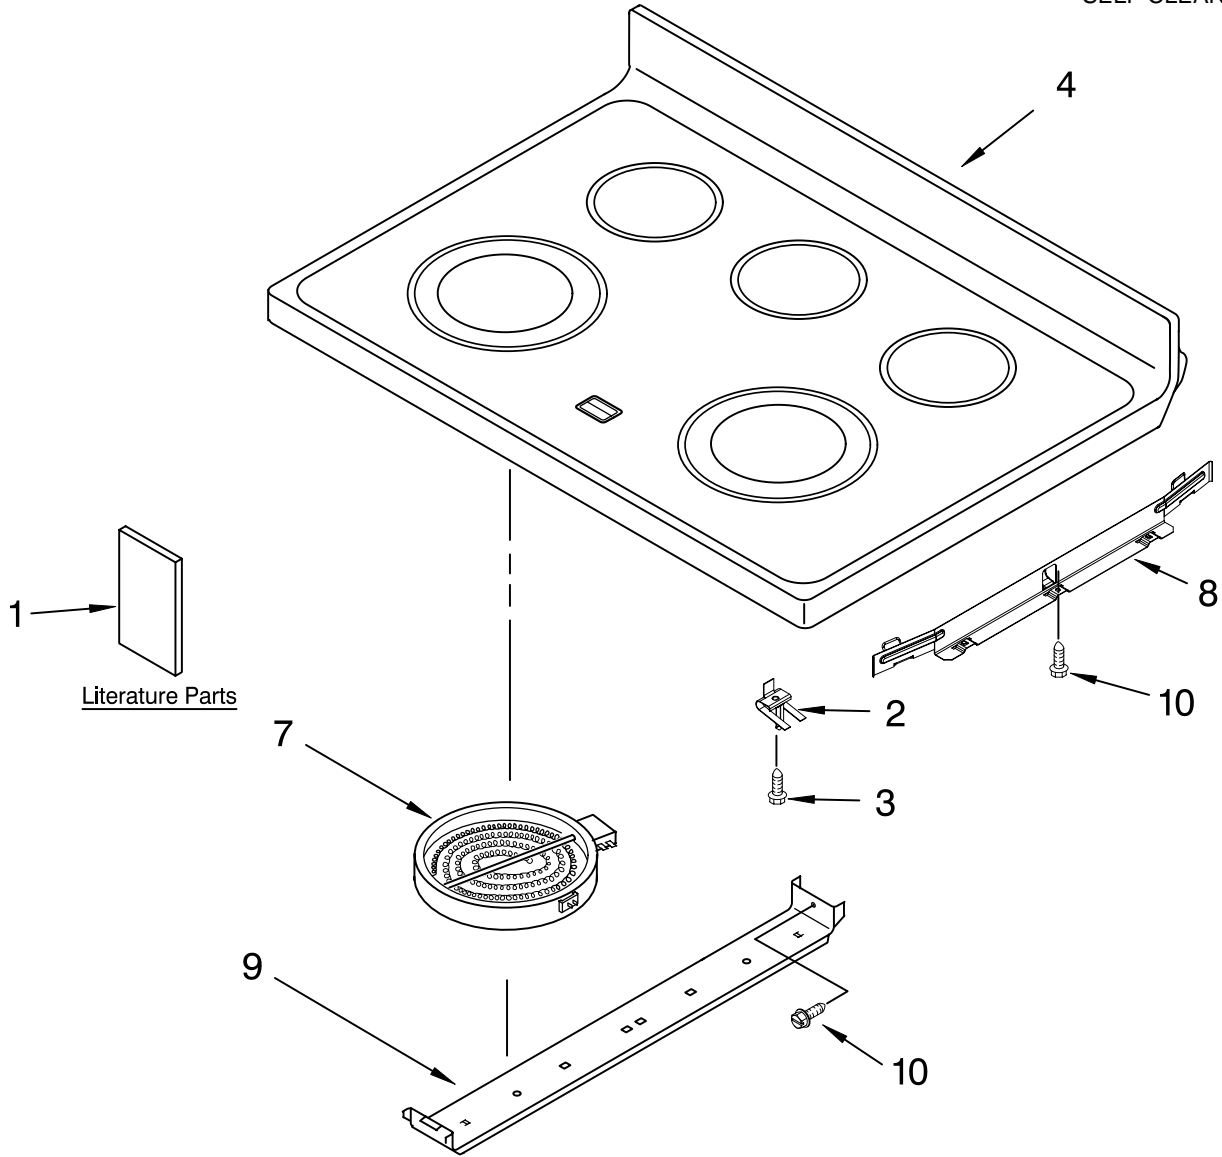

COOKTOP PARTS

For Models: GR563LXSQ2, GR563LXSB2, GR563LXST2, GR563LXSS2
 (White) (Black) (Biscuit) (Black Stainless)

30" ELECTRIC CERAN
 FREESTANDING RANGE
 SELF CLEAN OVEN

Illus. No.	Part No.	DESCRIPTION
1		Literature Parts
	W10159202	Tech Sheet
	W10141166	Installation Instructions
		Template, Anti-Tip
	9757143	English/French
	9757142	English/Spanish
	9762761	Safer Cooking Tips
	W10162204	Owner's Manual

Illus. No.	Part No.	DESCRIPTION
2	W10035930	Spring, Locator
3	3196170	Screw
4		Cooktop
	W10134943	White
	W10134942	Black
	W10134944	Biscuit

Illus. No.	Part No.	DESCRIPTION
7		Element, Surface
	9759351	2400/1000 W-LF/RF
	8523698	1200 W - LR/RR
	9762851	120 W - CR
8	8524132	Shield, Wiring
9		Bracket, Element
	8272791	(2)
	8273720	(1)
10	3196169	Screw