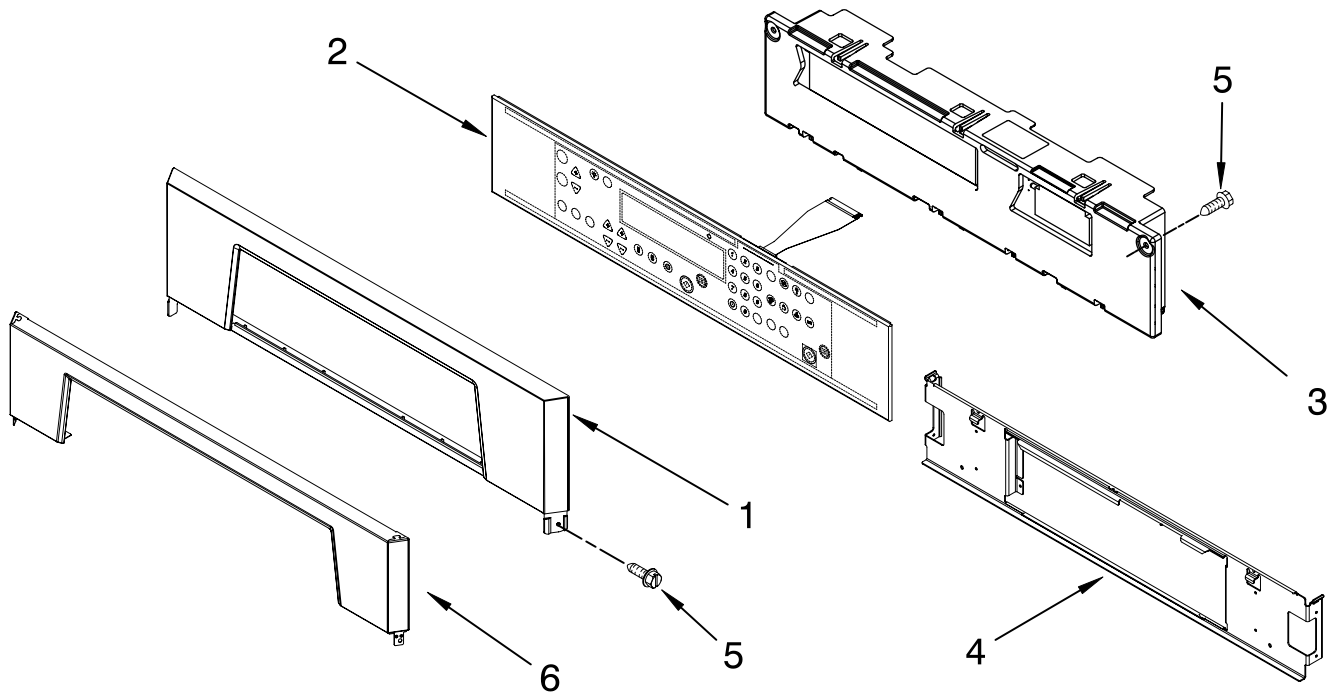

CONTROL PANEL PARTS

For Models: GBS307PRB01, GBS307PRQ01, GBS307PRS01, GBS307PRY01
(Black) (Designer White) (S.Steel) (U.Silver)

Illus. No.	Part No.	DESCRIPTION
1		Control Panel Assy.
	8302848	Black Model
	8302849	White Model
	8302877	S.Steel
	8304153	Apollo Gray
2		Assy, Switch
	8303180	S.Steel & Black Models
	8303222	White Model
	8304150	Silver
3	8303885	Assy, Control
4	8304161	Backer, Control
5	4449745	Screw
6	8302877	Trim-Panel (Use on S.Steel model only)

FOR ORDERING INFORMATION REFER TO PARTS PRICE LIST