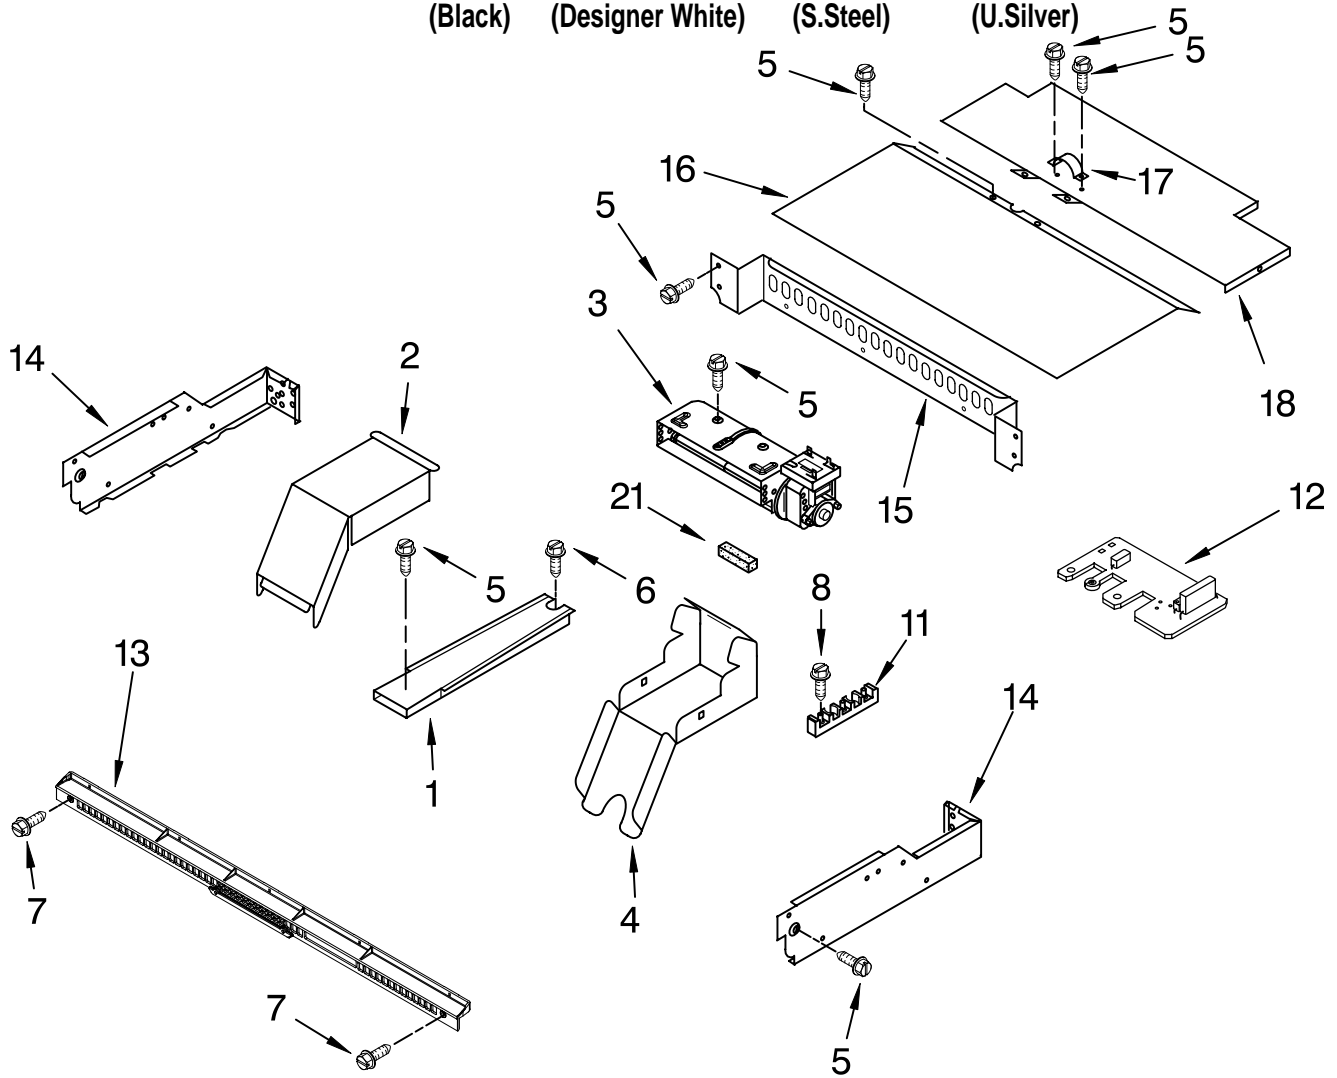

TOP VENTING PARTS

For Models: GBS307PRB01, GBS307PRQ01, GBS307PRS01, GBS307PRY01

(Black) (Designer White) (S.Steel) (U.Silver)

Illus. No.	Part No.	DESCRIPTION
1	4451759	Vent, Exhaust
2	4455178	Elbow, Vent-Top
3	4457289	Blower 65MM
4	4455177	Elbow, Vent-Bottom
5	4449809	Screw
6	4449040	Screw
7	4450038	Screw

Illus. No.	Part No.	DESCRIPTION
8	3400080	Screw
11	4449868	Block, Terminal
12	4451985	Suppressor
13	8303497	Vent, (Control Panel)

Illus. No.	Part No.	DESCRIPTION
14		Side, Control Top
	4451597	Right
	4451598	Left
15	9759135	Back, Control
16	4450551	Cover, Top Rear
17	4448664	Clamp
18	4450554	Cover, Top Front
21	4451758	Seal, Foam

FOR ORDERING INFORMATION REFER TO PARTS PRICE LIST