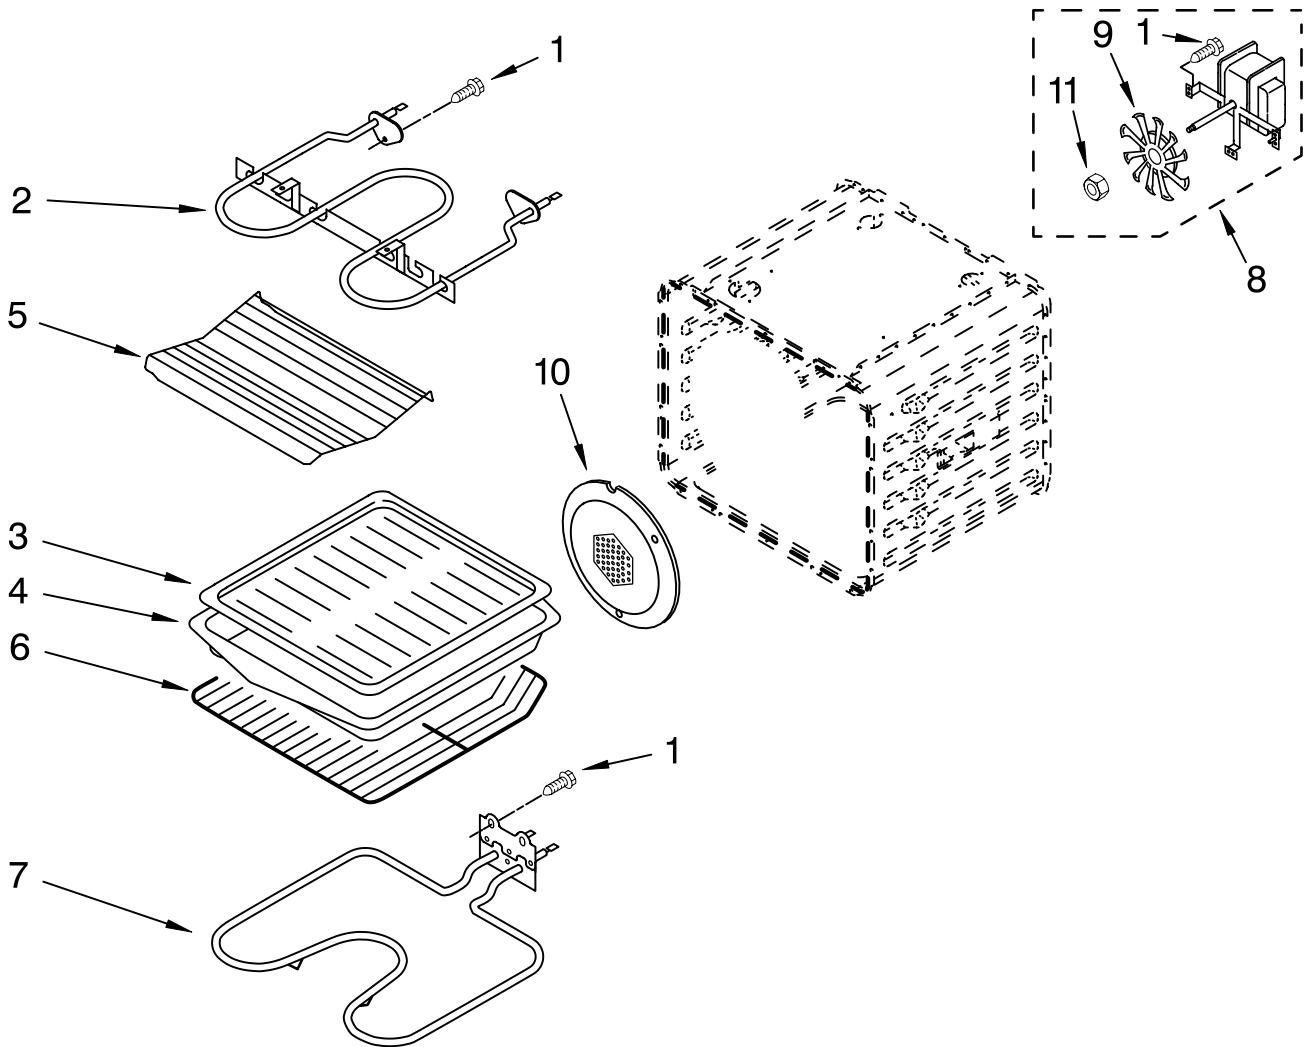

INTERNAL OVEN PARTS

For Models: GBS307PRB01, GBS307PRQ01, GBS307PRS01, GBS307PRY01
(Black) (Designer White) (S.Steel) (U.Silver)

Illus. No.	Part No.	DESCRIPTION
1	4449154	Screw
2	4456103	Element, Broil
3	4457277	Grill, Broiler
4	4457276	Pan, Broiler
5	3181534	Rack, Roasting
6	4448717	Rack, Oven
7	4452153	Element, Bake
8	4451583	Motor, Convection
9	4452226	Blade, Fan
10	4448988	Cover, Fan
11	4452227	Nut

FOR ORDERING INFORMATION REFER TO PARTS PRICE LIST