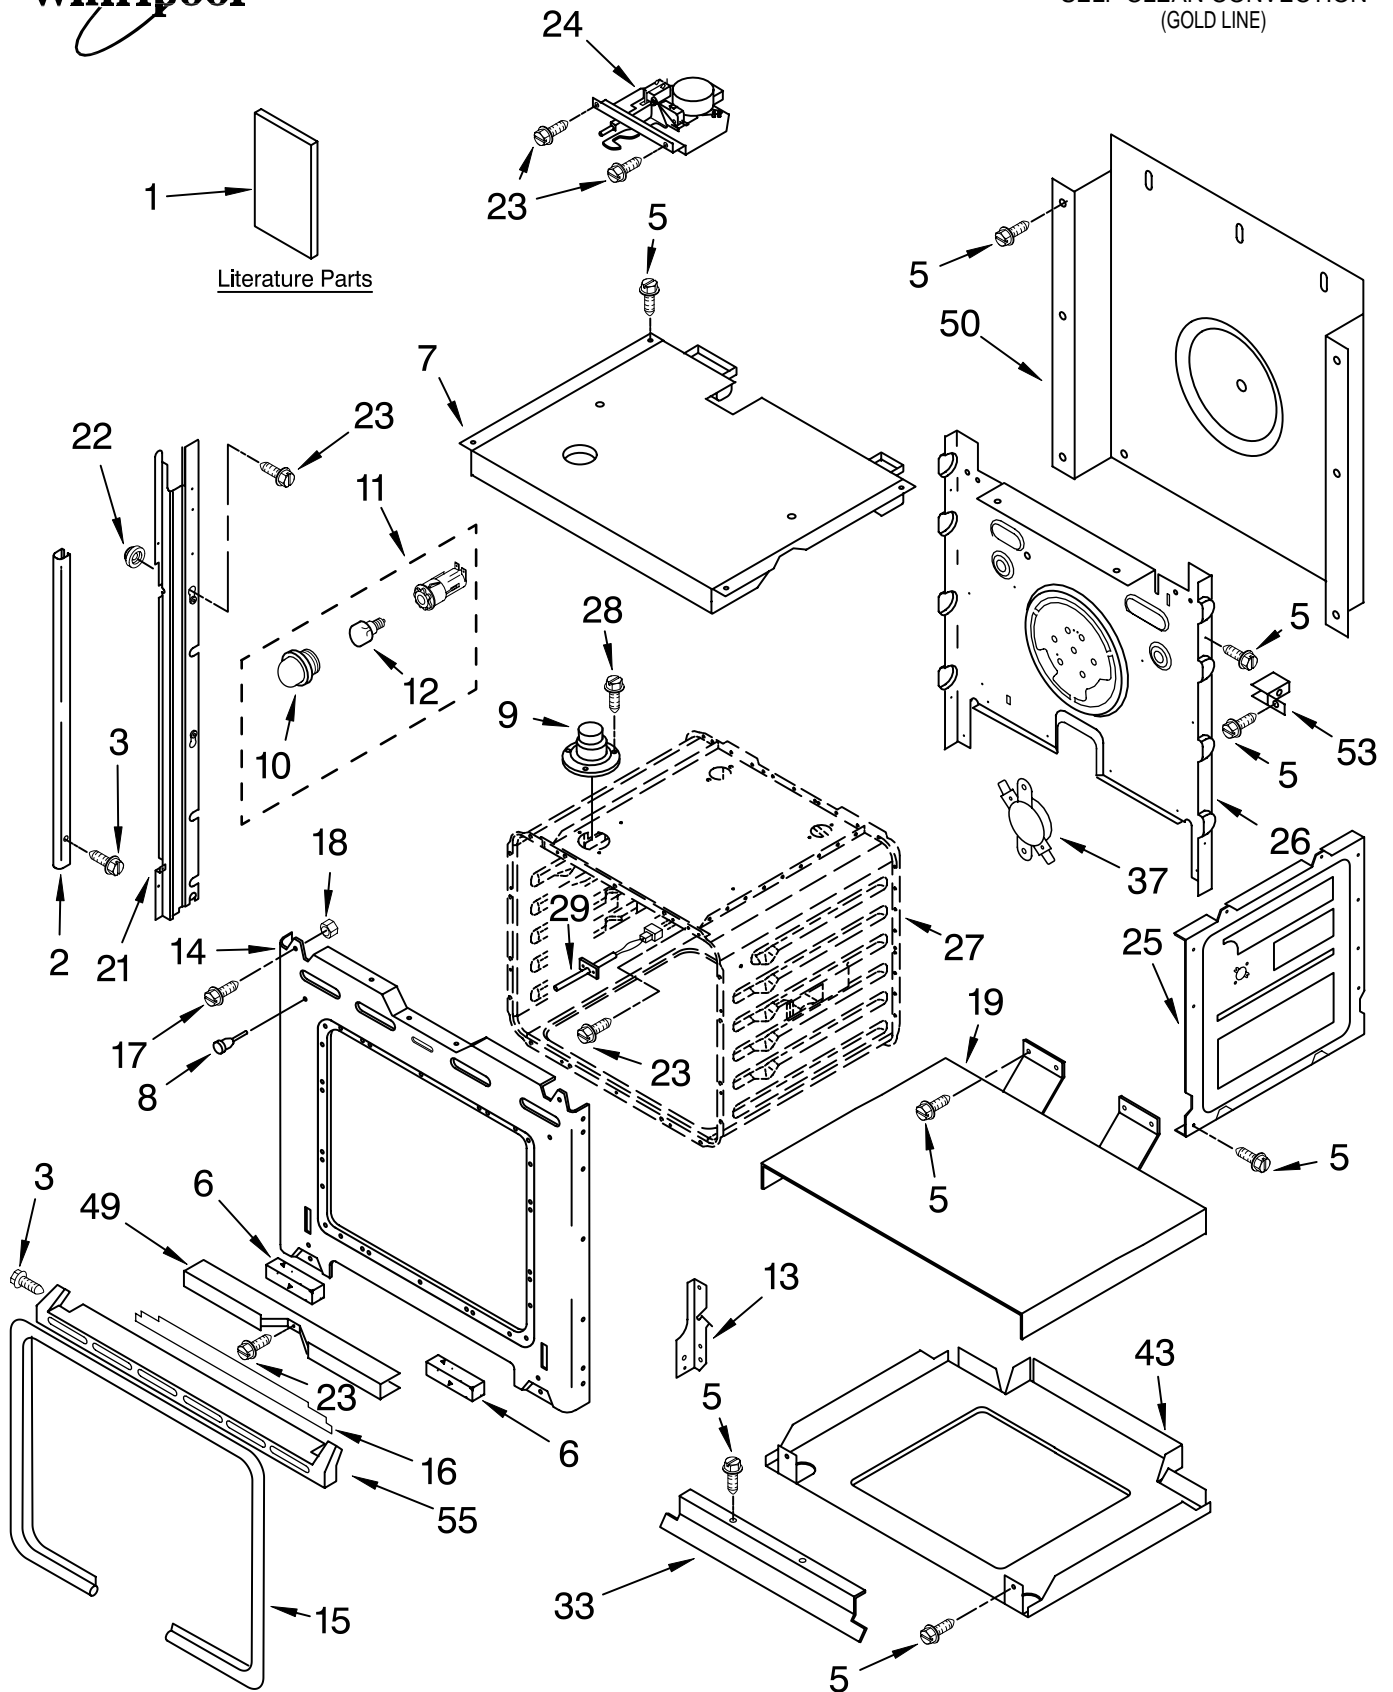

OVEN PARTS

For Models: GBS307PRB01, GBS307PRQ01, GBS307PRS01, GBS307PRY01

(Black) (Designer White) (S.Steel)

(U.Silver)

30" BUILT-IN
ELECTRIC OVEN
SELF CLEAN CONVECTION
(GOLD LINE)

FOR ORDERING INFORMATION REFER TO PARTS PRICE LIST