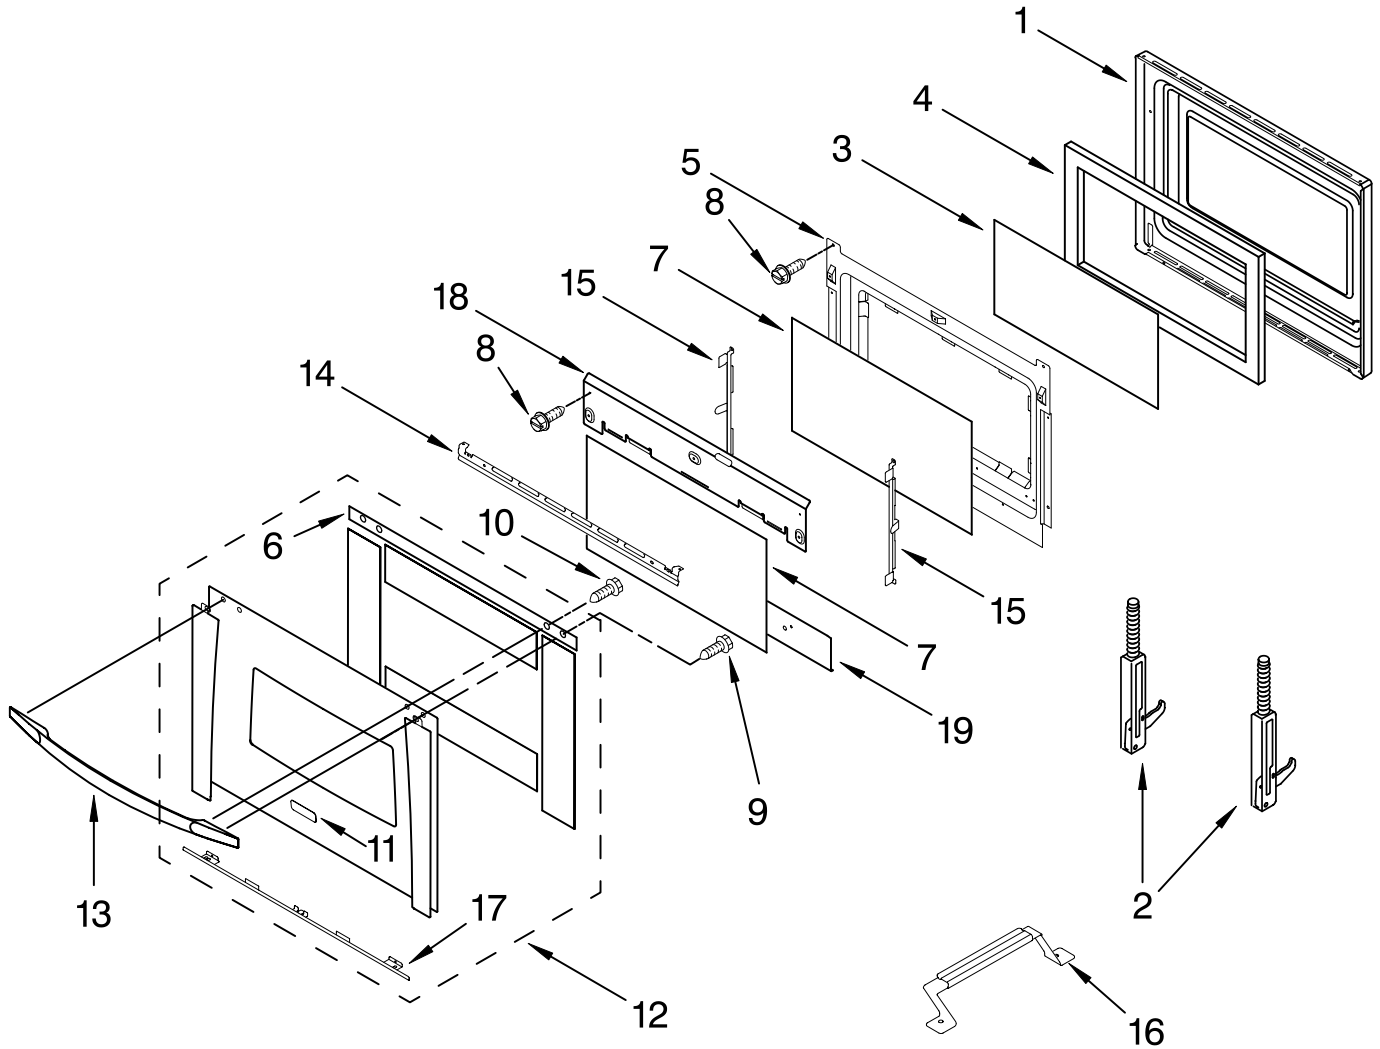

OVEN DOOR PARTS

For Models:GBS307PRB01, GBS307PRQ01, GBS307PRS01, GBS307PRY01
(Black) (Designer White) (S.Steel) (U.Silver)

Illus. No.	Part No.	DESCRIPTION
1	8303700	Door Liner
	4448520	Bumper
2		Hinge, Door
	9760577	Right Hand
	9760578	Left Hand
3	4449259	Glass, Inner
4	4451722	Insulation, Door
5	4457132	Retainer, Glass
6	8303878	Seal – Door
7	9759225	Glass, Inner

Illus. No.	Part No.	DESCRIPTION
8	4449809	Screw
9	4451040	Screw
10	4449743	Screw
11	8303810	Nameplate
12		Assy, Door Glass
	8303300	Black
	8303306	White
	8303288	Stainless
	8304177	Silver

Illus. No.	Part No.	DESCRIPTION
13		Door Handle
	8302813	Black
	8302814	White
	8303164	Stainless Steel
14	8303167	Bracket, Handle
15	9759229	Bracket(2nd Glass)
16	9759230	Bracket(3rd Glass)
17	8302947	Vent,Bottom Trim
18	4457103	Shield, Heat
19	4457114	Shield, Heat (Btm)

FOR ORDERING INFORMATION REFER TO PARTS PRICE LIST