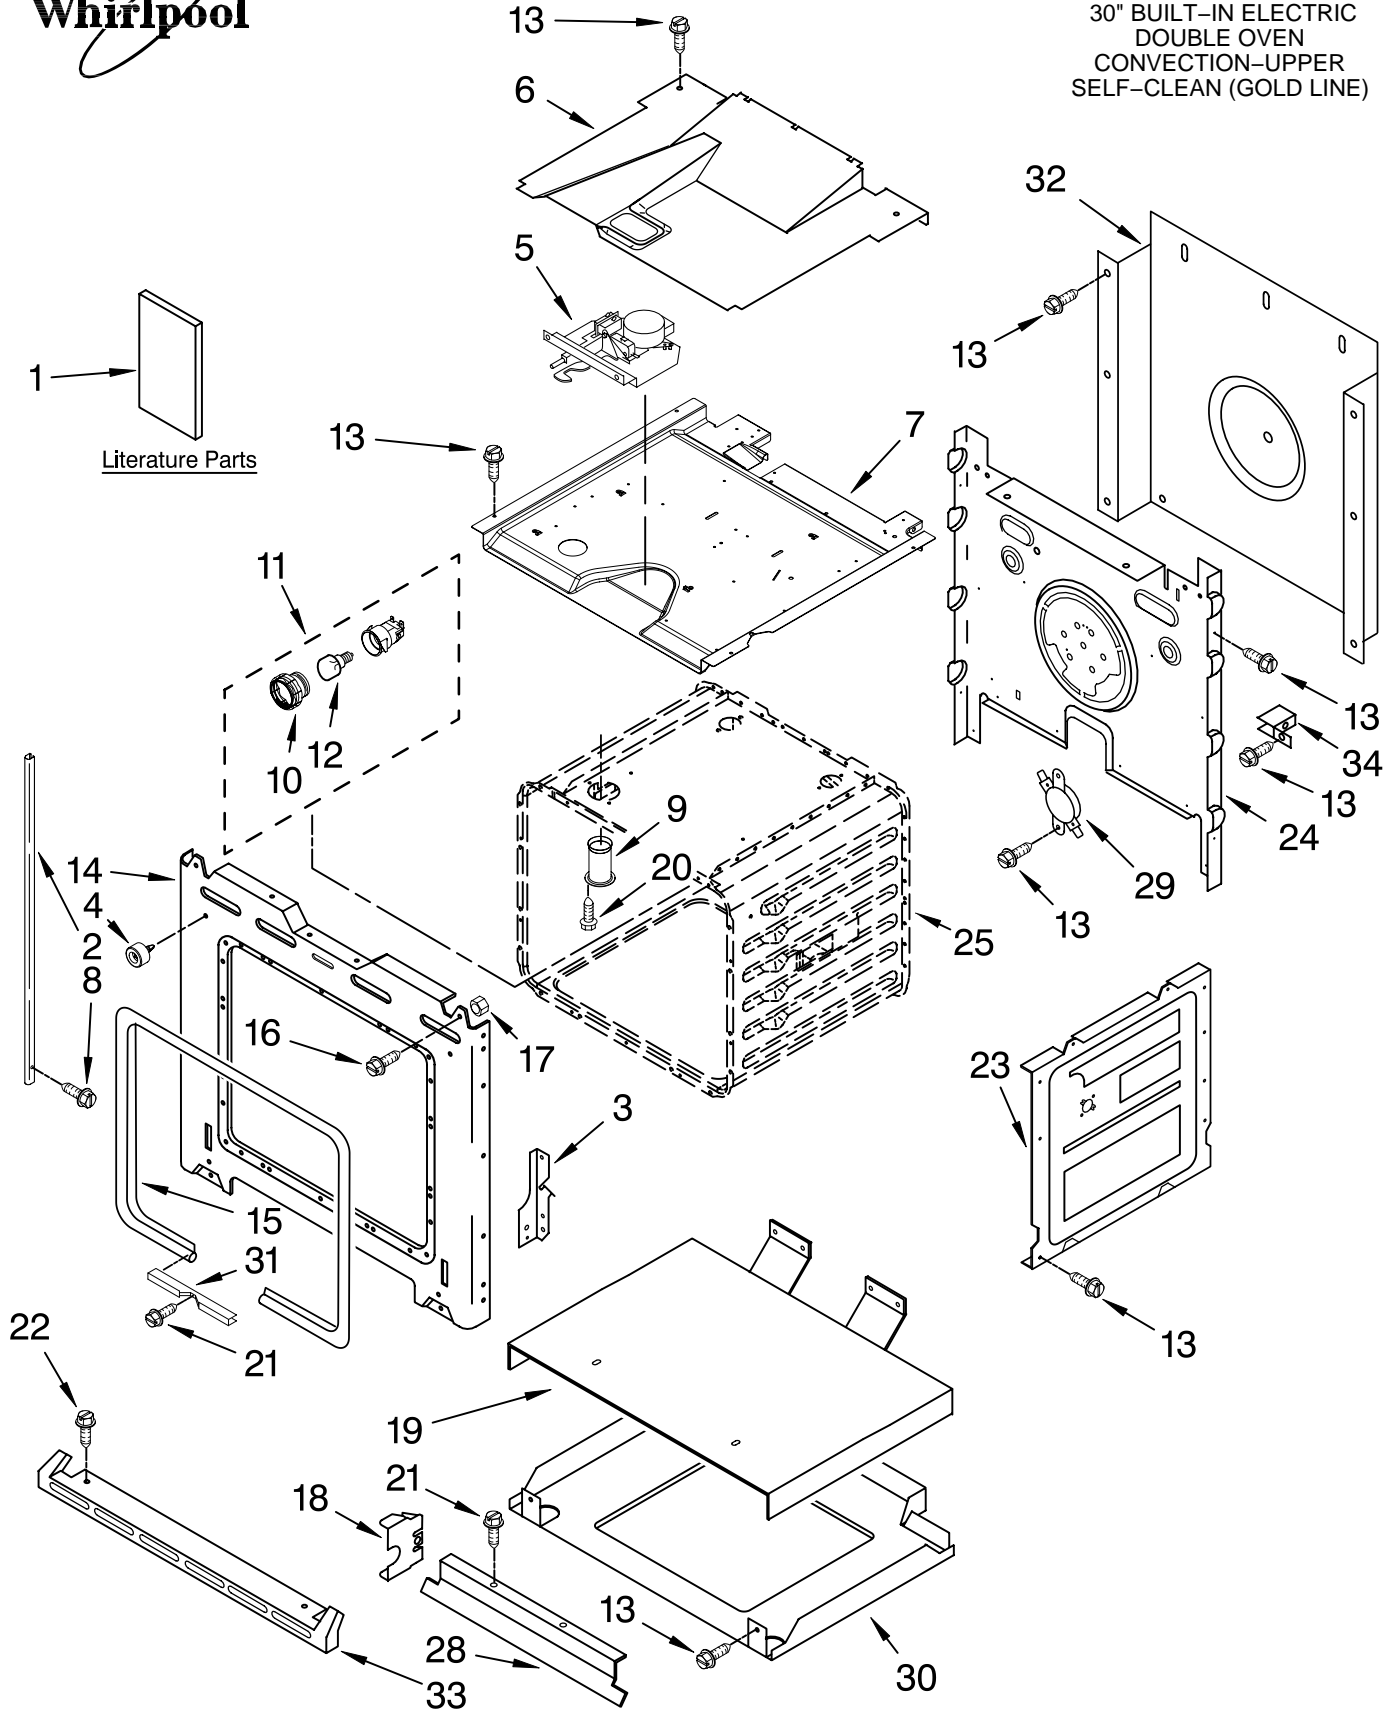

LOWER OVEN PARTS

For Models: GBD307PRB03, GBD307PRQ03, GBD307PRS03, GBD307PRY03

(Black) (Desinger White) (Stainless) (Universal Stainless)

30" BUILT-IN ELECTRIC
DOUBLE OVEN
CONVECTION-UPPER
SELF-CLEAN (GOLD LINE)

FOR ORDERING INFORMATION REFER TO PARTS PRICE LIST

LOWER OVEN PARTS

For Models: GBD307PRB03, GBD307PRQ03, GBD307PRS03, GBD307PRY03

(Black) (Desinger White) (Stainless) (Universal Stainless)

Illus. No.	Part No.	DESCRIPTION	Illus. No.	Part No.	DESCRIPTION	Illus. No.	Part No.	DESCRIPTION
1	8303647	Literature Parts Installation Instructions Use & Care Guide	3	4455605	Hinge Receiver Left	24	W10161110	Back, Chassis
	W10162171	English		4455606	Right	25		Liner, Oven (Not serviceable)
	W10162172	French	4	W10105790	Bumper, Door	28	9760677	Deflector, Bottom
	8302068	Tech Sheet	5	9760888	Latch, Motorized	29	9759242	Thermostat (TOD)
	9762761	Safer Cooking Tips	6	8302349	Divider, Vent	30	9759713	Base, Chassis
	W10065852	English	7	8303099	Top, Chassis	31	4448933	Retainer, Gasket
		French	8	8281236	Screw	32	4451747	Cover, Back
2		Trim, Side Right		3400805	Black	33		Vent, Bottom Trim
	W10136098	Black	9	4452158	Silver		8303583	Black
	W10136100	White	10	W10067870	Tube, Vent		8303584	White
	W10166949	Stainless	11	W10009930	Lens, Light		8303582	Stainless
		Left			Assembly, Oven	34	4449845	Support, Bracket
	W10136099	Black	12	4452166	Light			
	W10136101	White	13	4449809	Bulb, Light			
	W10166948	Stainless	14	W10130368	Screw			
	8281236	Screw	15	4455382	Frame, Front			
			16	4455382	Gasket, Door			
			17	4449040	Screw			
			18	4450118	Nut			
			19	4452152	Bracket, Mounting			
			20	4451478	Support, Insulation			
			21	3196176	Screw			
			22	4449154	Screw			
			23	3400832	Screw			
			23	4455641	Side, Chassis			