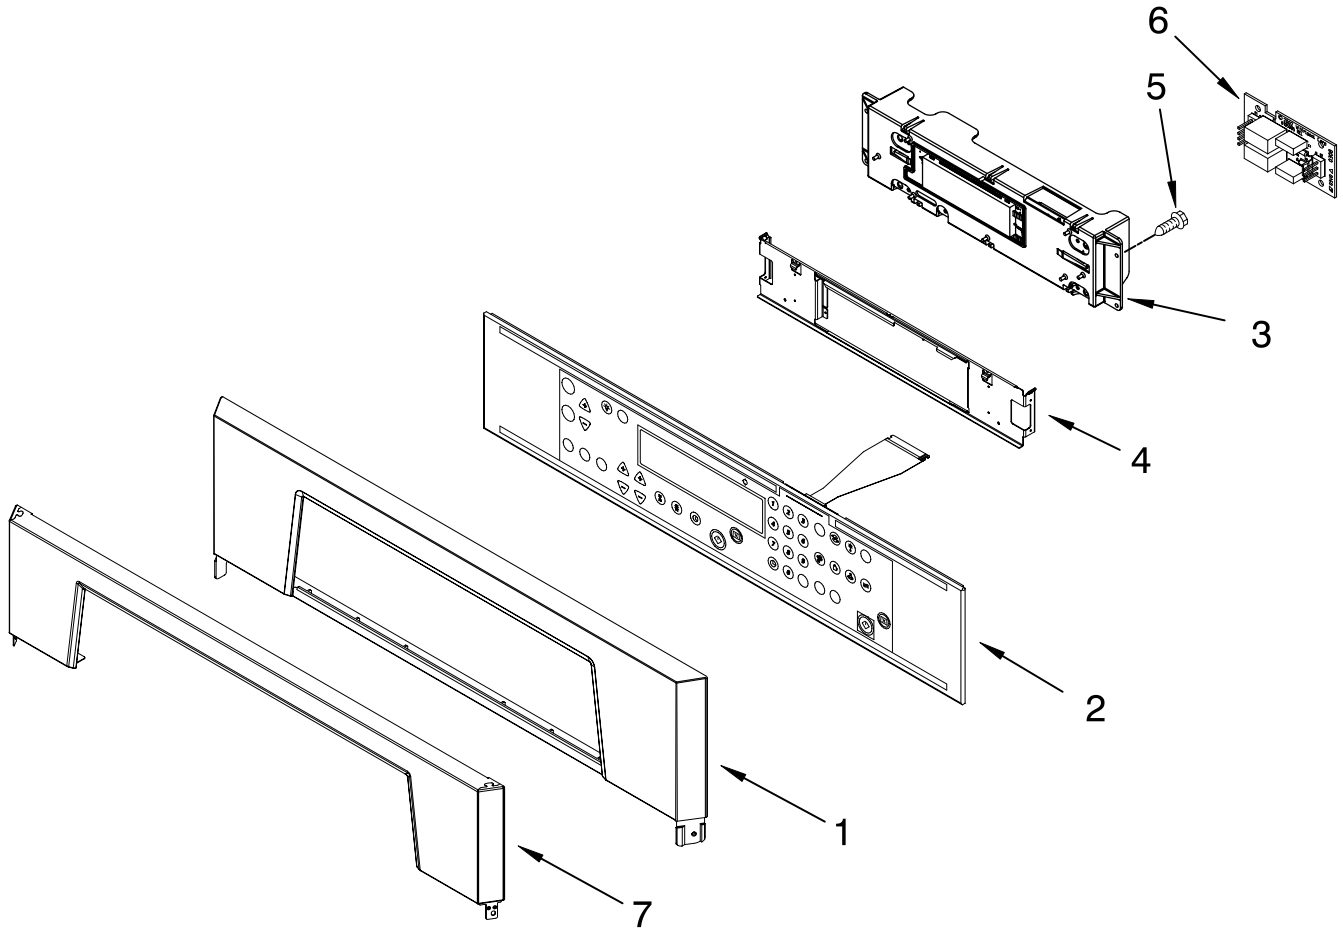

CONTROL PANEL PARTS

For Models: GBD307PRB03, GBD307PRQ03, GBD307PRS03, GBD307PRY03
(Black) (Desinger White) (Stainless) (Universal Stainless)

Illus. No.	Part No.	DESCRIPTION
1		Control Panel
	8302848	Black
	8302849	White
2	8304153	Apollo Gray
	W10161676	Black
	W10161677	White
3	W10112118	Silver
	8303883	Assembly, Control
	4449745	Screw
4	W10153086	Backer, Control Panel
	4449745	Screw
5	4449745	Screw
6	8301848	Latch, Sister Board
7	W10166944	Cladding, Control Panel (Stainless) Model Only

FOR ORDERING INFORMATION REFER TO PARTS PRICE LIST