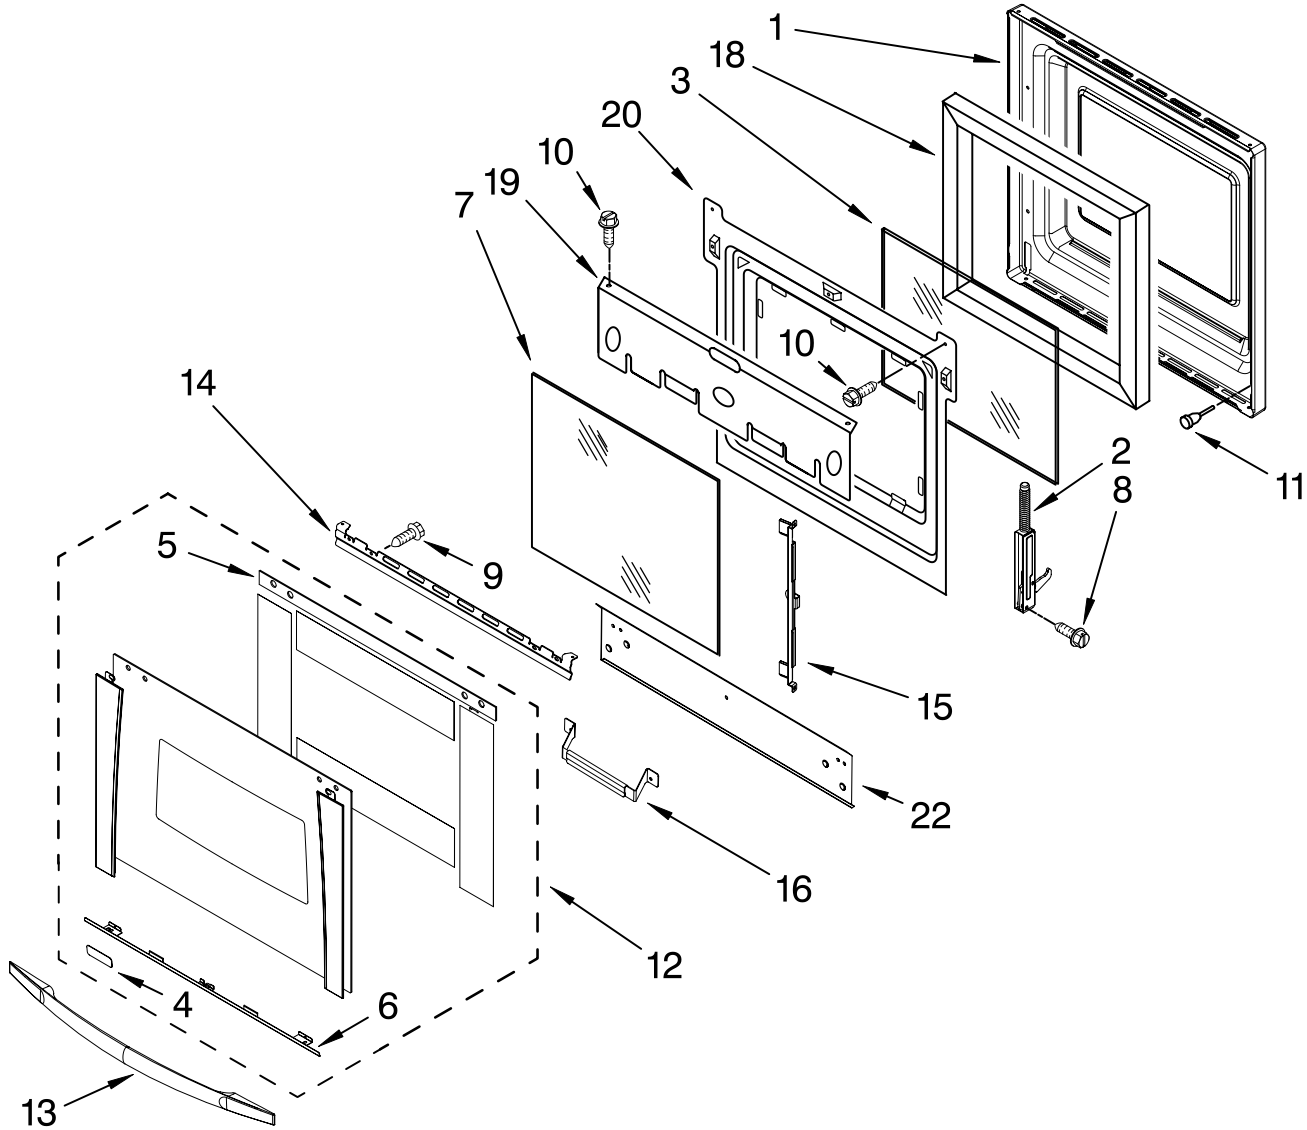

OVEN DOOR PARTS

For Models: GBD307PRB03, GBD307PRQ03, GBD307PRS03, GBD307PRY03
(Black) (Desinger White) (Stainless) (Universal Stainless)

Illus. No.	Part No.	DESCRIPTION
1	9759413	Panel, Door
2		Hinge, Door
	9760577	Right
	9760578	Left
3	4449259	Glass, Inner
4	8303810	Nameplate
5	8303878	Pad, Handle
6		Clip, Door
	8303389BL	Black
	8303389WH	White
	W10166937	Stainless
7	9759225	Glass, Inner

Illus. No.	Part No.	DESCRIPTION
8	4449743	Screw
9	4451040	Screw
10	4449809	Screw
11	4448520	Bumper, Door (3)
12		Assembly, Door
		Glass
		Upper
	8303300	Black
	8303306	White
	8303288	Stainless
	8304177	Silver
		Lower
	8303301	Black
	8303307	White
	8303289	Stainless
	8304178	Silver

Illus. No.	Part No.	DESCRIPTION
13		Door Handle
	8302813	Black
	8302814	White
	8303164	Stainless
14	W10136473	Bracket, Handle
15	9759229	Bracket(2nd Glass)
16	9759230	Bracket(3rd Glass)
18	4451722	Insulation, door
19	4457103	Shield, Heat
20	4457132	Retainer, Glass
22	4457114	Shield, Heat

FOR ORDERING INFORMATION REFER TO PARTS PRICE LIST