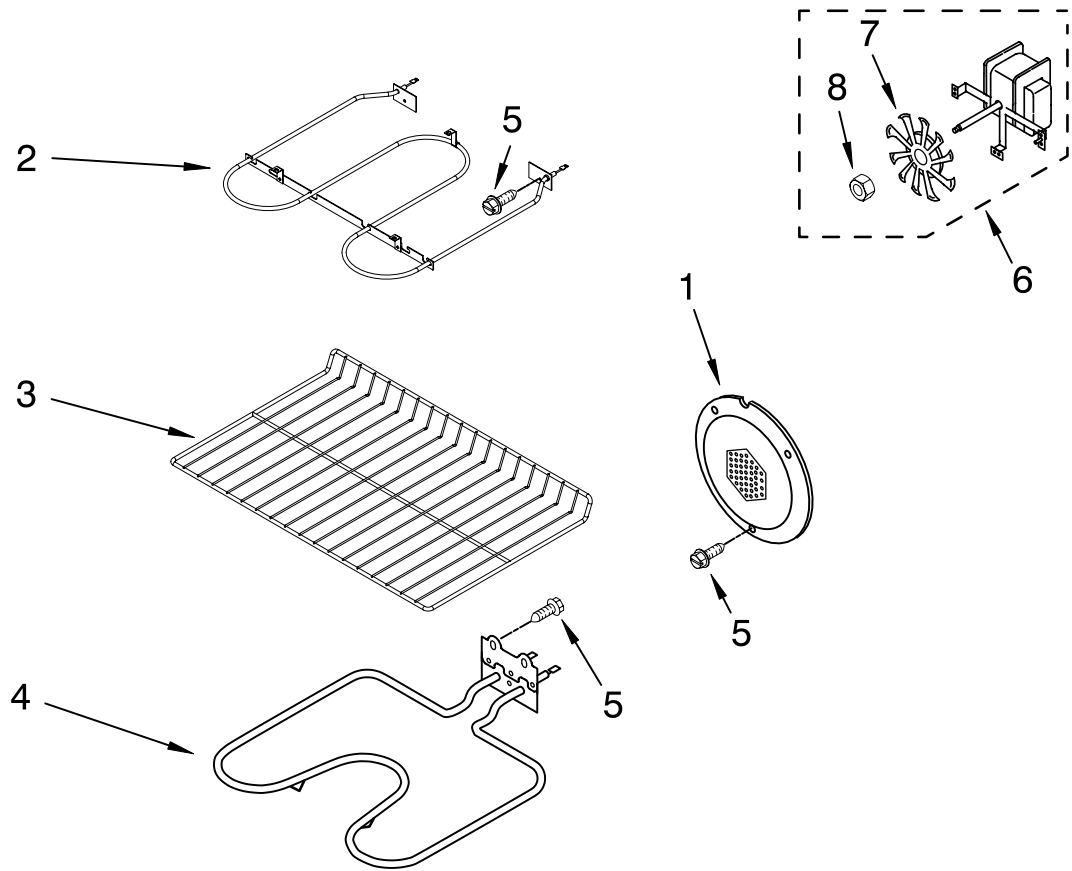

INTERNAL OVEN PARTS

For Models: GBD307PRB03, GBD307PRQ03, GBD307PRS03, GBD307PRY03
(Black) (Desinger White) (Stainless) (Universal Stainless)

Illus. No.	Part No.	DESCRIPTION
1	4448988	Cover, Fan
2	9760771	Element, Broil
3	4448717	Rack, Oven
4	9760766	Element, Convection Bake
5	4449154	Screw
6	W10116228	Motor, Convection Fan
7	W10116351	Blade, Fan
8	W10116349	Nut

FOR ORDERING INFORMATION REFER TO PARTS PRICE LIST