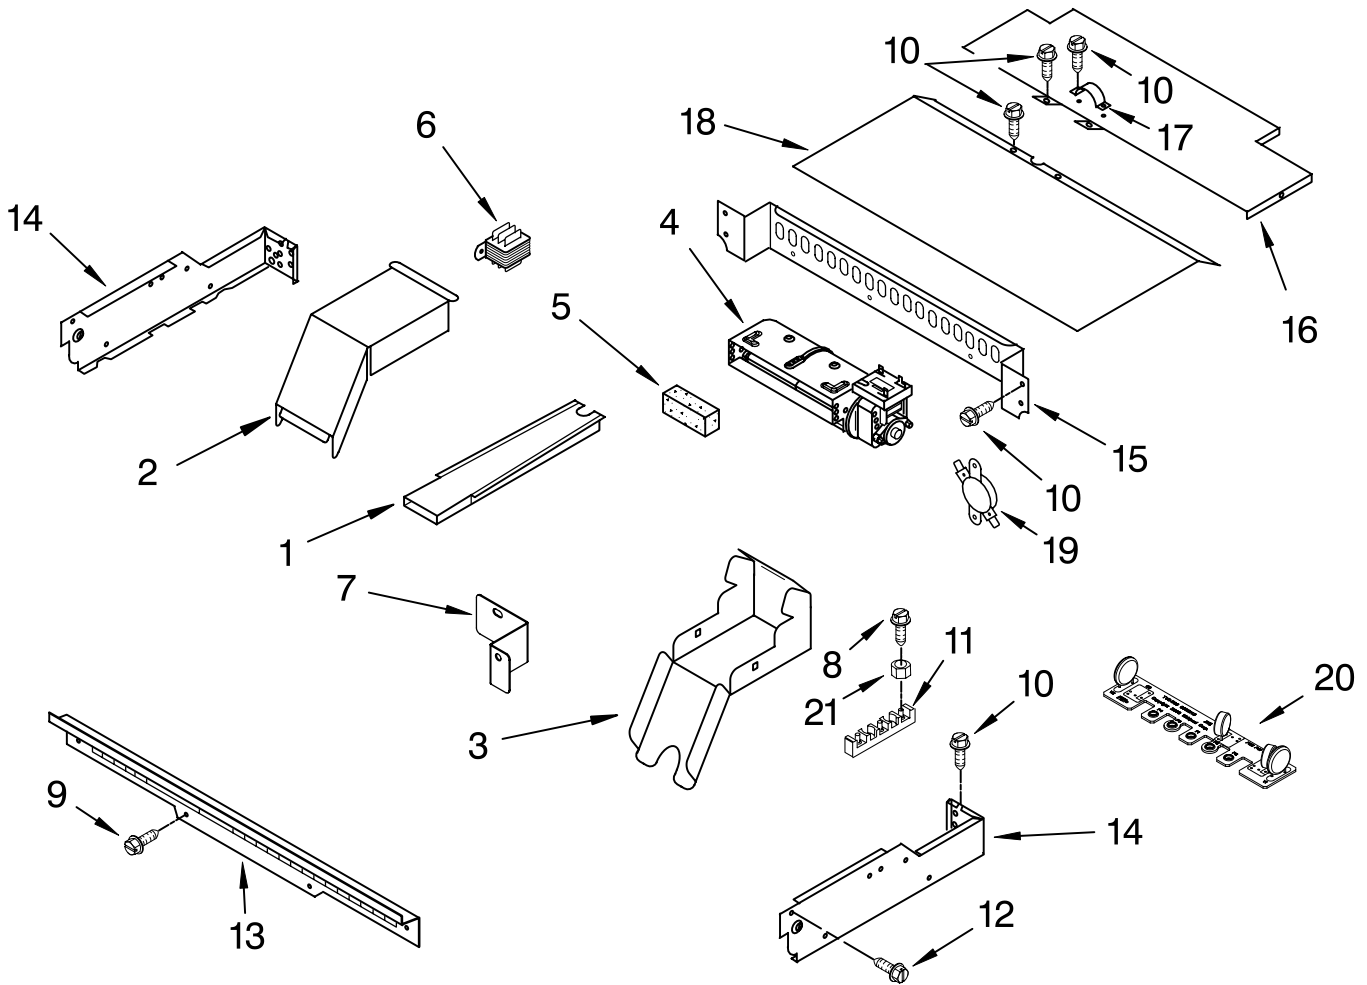

TOP VENTING PARTS

For Models: GBD307PRB03, GBD307PRQ03, GBD307PRS03, GBD307PRY03

(Black) (Desinger White) (Stainless) (Universal Stainless)

Illus. No.	Part No.	DESCRIPTION
1	4451759	Assembly, Vent
2	4455178	Elbow, Vent Top
3	4455177	Elbow, Vent Bottom
4		Blower
	W10016550	45MM Lower Oven
	4457289	65MM Upper Oven
	4455191	Bracket
5	4451758	Foam, Block

Illus. No.	Part No.	DESCRIPTION
6	9760587	Transformer, Control
7	8302390	Bracket, Support Air Stop
8	3400080	Screw
9	4450038	Screw
10	4449809	Screw
11	4449868	Block, Terminal
12	4449154	Screw
13	8303497	Vent, Control Panel
14		Side, Control Top
	4451597	Right
	4451598	Left

Illus. No.	Part No.	DESCRIPTION
15	9759135	Back, Control
16	4450551	Cover, Top Rear
17	4448664	Clamp
18	4452367	Cover, Top Front
19	9759243	Thermostat, Oven
20	8302143	Suppressor
21	7103P027-60	Nut, Terminal Block

FOR ORDERING INFORMATION REFER TO PARTS PRICE LIST