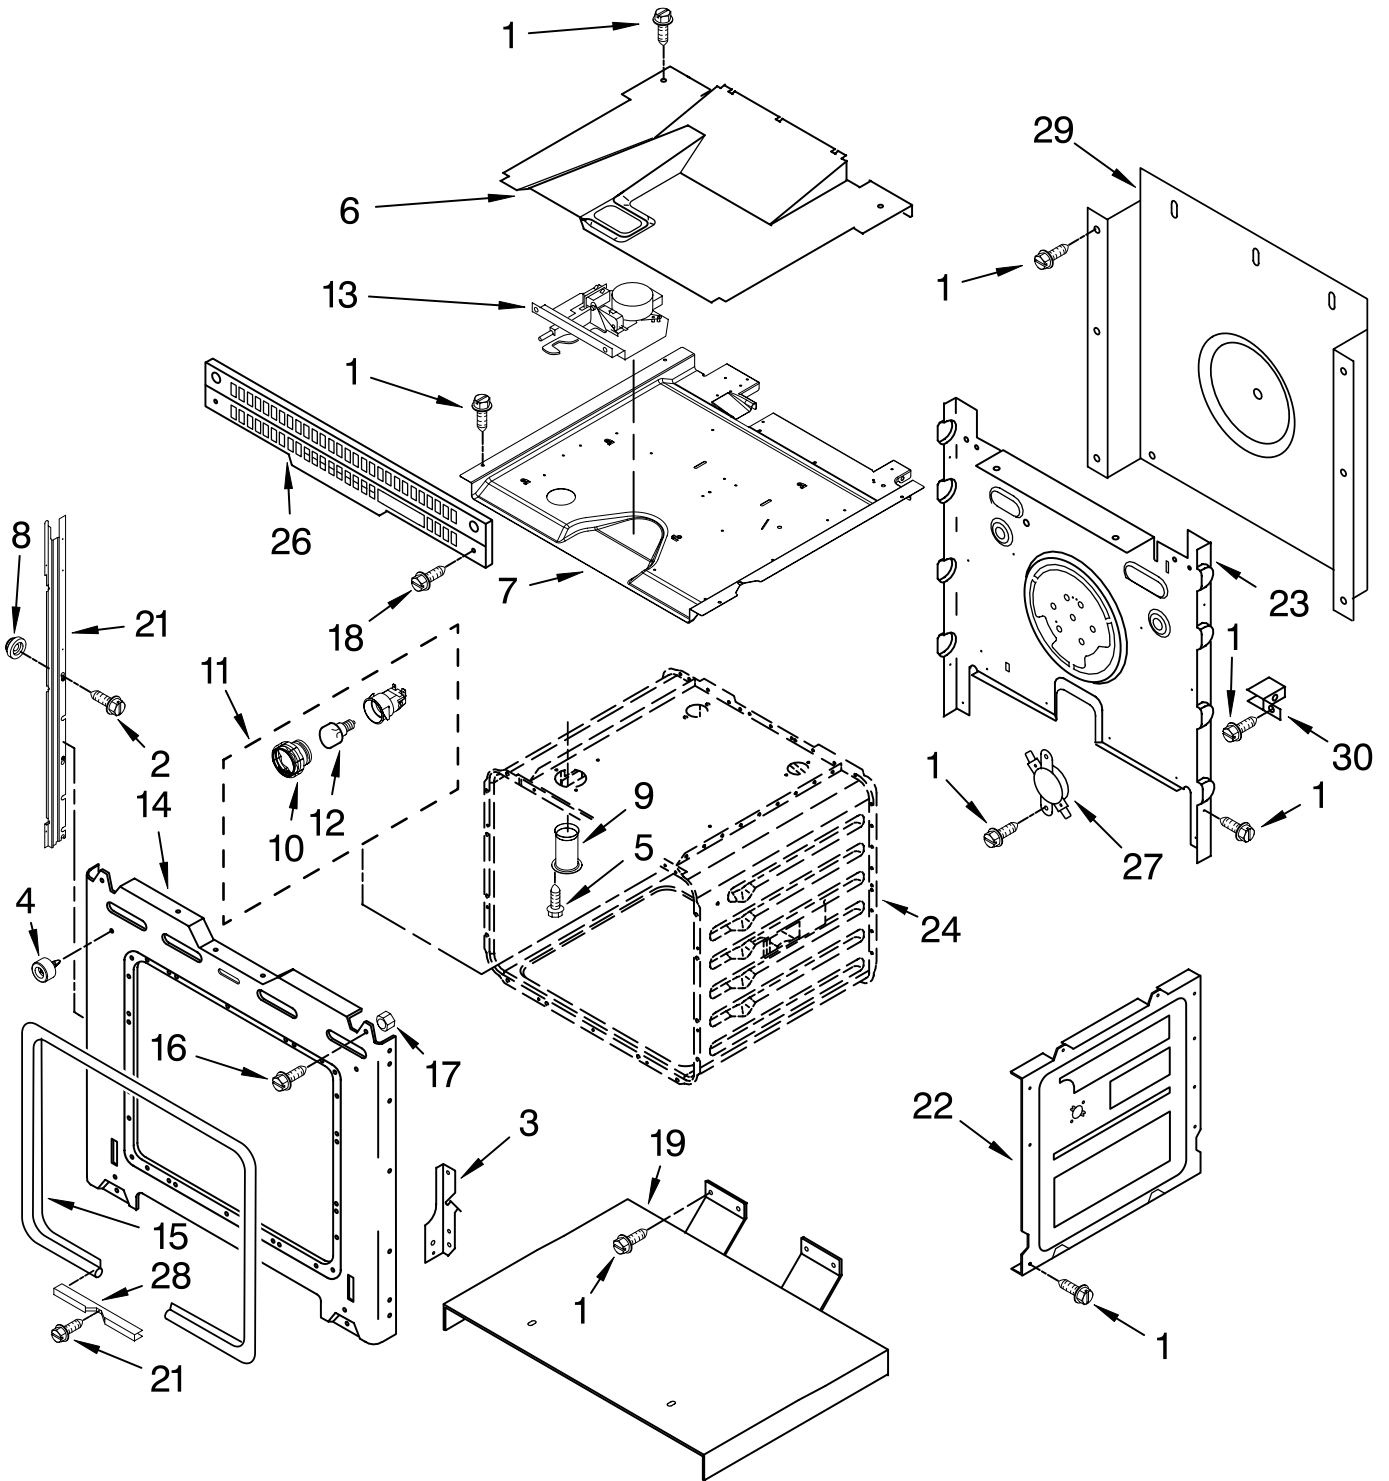

UPPER OVEN PARTS

For Models: GBD307PRB03, GBD307PRQ03, GBD307PRS03, GBD307PRY03
(Black) (Desinger White) (Stainless) (Universal Stainless)

FOR ORDERING INFORMATION REFER TO PARTS PRICE LIST

UPPER OVEN PARTS

For Models: GBD307PRB03, GBD307PRQ03, GBD307PRS03, GBD307PRY03
(Black) (Desinger White) (Stainless) (Universal Stainless)

Illus. No.	Part No.	DESCRIPTION
1	4449809	Screw
2	4449154	Screw
3		Hinge Receiver
	4455606	Right
	4455605	Left
4	W10105790	Bumper, Door
5	3196176	Screw
6	8302349	Divider, Vent
7	8303099	Top, Chassis
8	4448444	Grommet
9	4452158	Tube, Vent
10	W10067870	Lens, Light
11	W10009930	Assembly, Oven Light
12	4452166	Bulb, Light
13	9760888	Latch, Motorized
14	W10130368	Frame, Front
15	4455382	Gasket, Door
16	4449040	Screw
17	4450118	Nut
18	3400832	Screw
19	4451478	Support, Insulation
21		Rail, Side
	8302793	Right
	8302794	Left
22	4455641	Side, Chassis
23	W10161110	Back, Chassis
24		Liner, Oven (Not serviceable)
26	4452267	Vent, Center
27	9759242	Thermostat (TOD)
28	4448933	Retainer, Gasket
29	4451747	Cover, Back
30	4449845	Support, Bracket

FOLLOWING PARTS NOT ILLUSTRATED

INSULATION

4449316 Insulation, Wrap
4450365 Insulation, Back