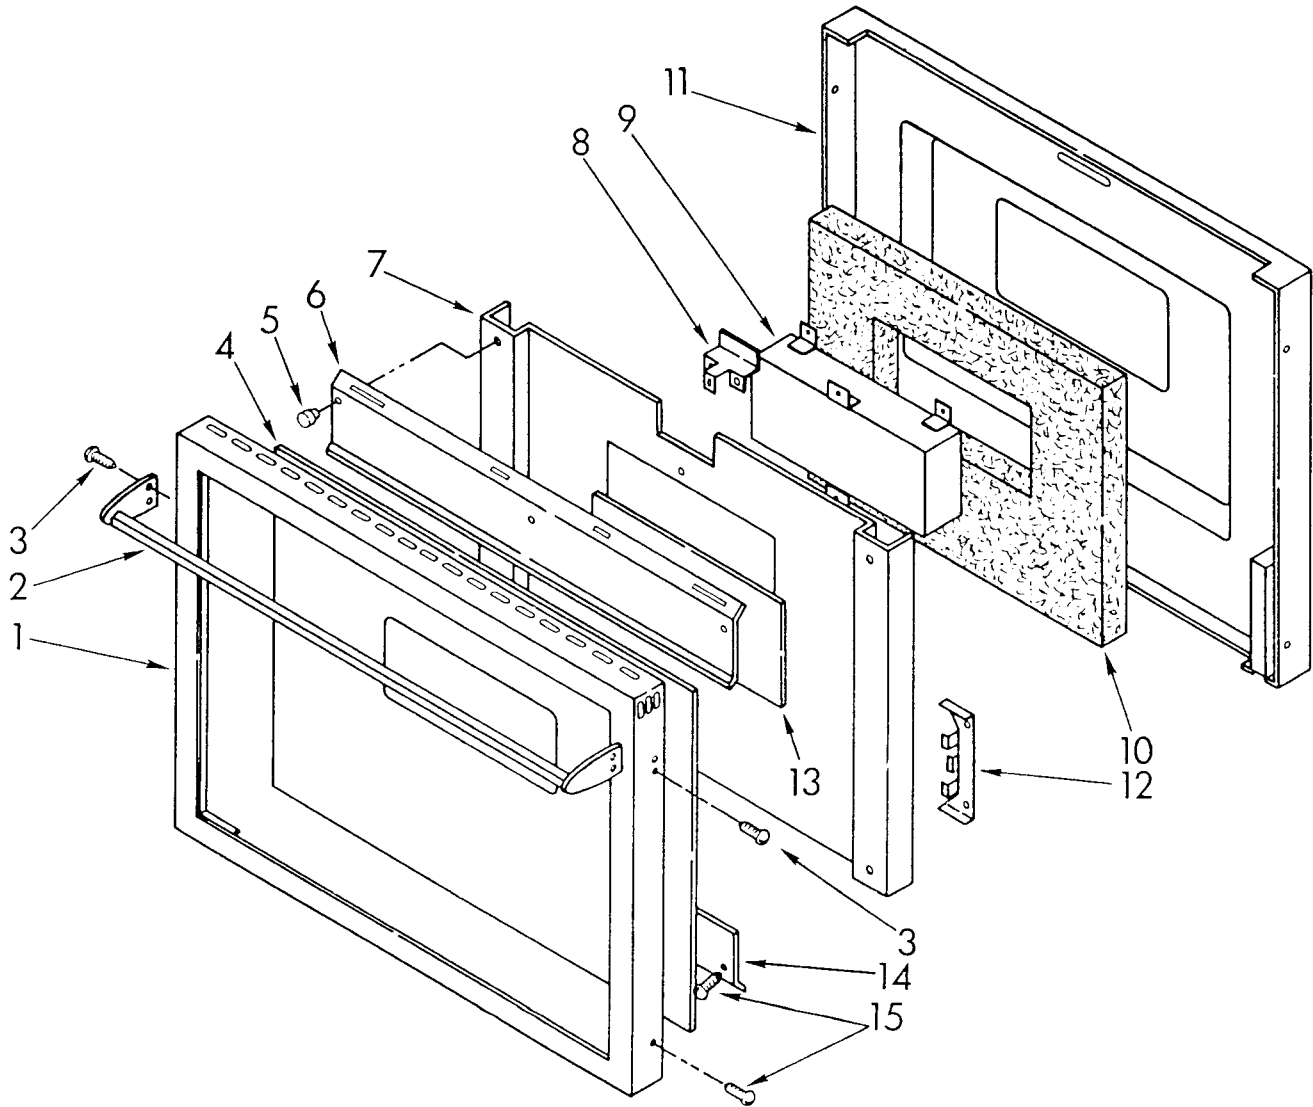

OVEN DOOR PARTS

For Model: KEBS277SBL2

FOR ORDERING INFORMATION REFER TO PARTS PRICE LIST