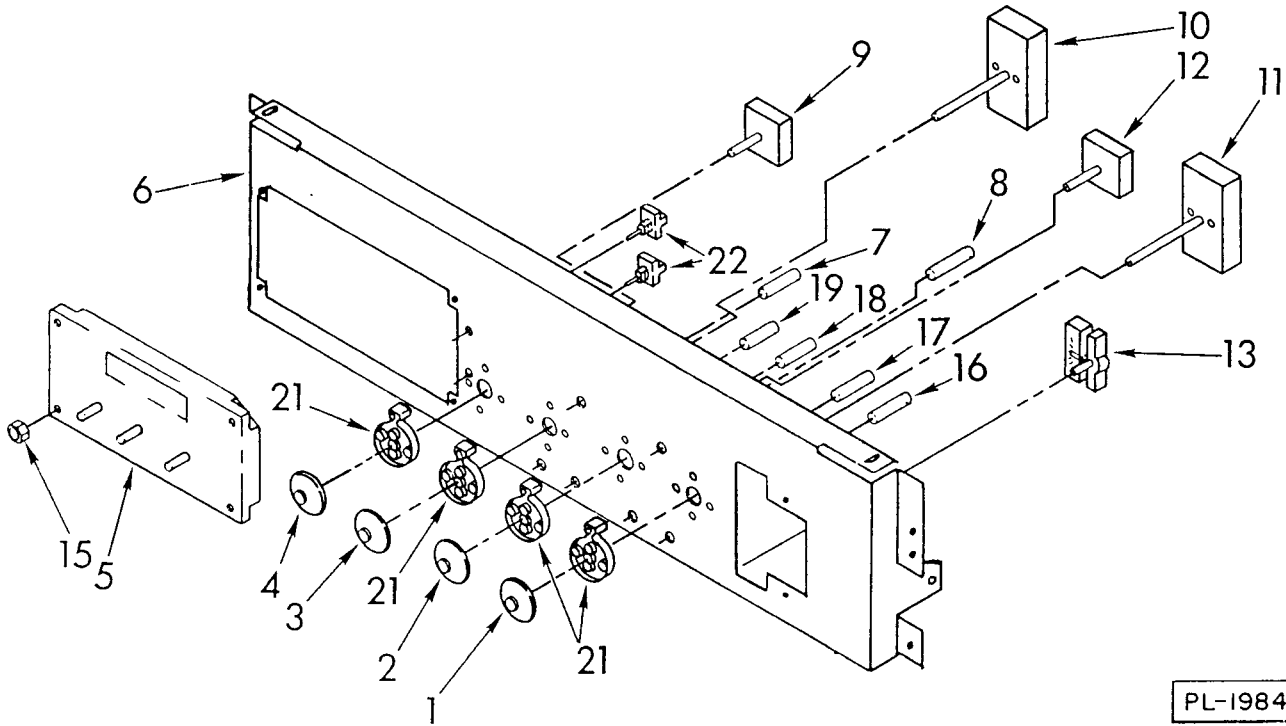

PARTS LIST

for

KitchenAid®

27" ELECTRIC BUILT-IN DOUBLE OVEN
THERMAL CONVECTION - SELF CLEAN

MODEL
KEBS277SBL2
▲

WH-White Glass
AL-Almond Glass
▲BL-Black Glass

FOR CUSTOMER SATISFACTION ALWAYS USE
FACTORY SPECIFICATION PARTS

CONTROL PANEL PARTS

For Model: KEBS277SBL2

PL-19847-1

FOR ORDERING INFORMATION REFER TO PARTS PRICE LIST

1	4173159	Thermostat Disc Lower Oven
2	4173158	Selector Disc Lower Oven
3	4173159	Thermostat Disc Upper Oven
4	4173160	Selector Disc Upper Oven
5	4173071	Clock, Electronic
6	4173148	Mounting Panel
7	4168597	Indicator Light Upper Oven
8	4168597	Indicator Light Lower Oven
9	3178514	Selector Switch Upper Oven
10	4164361	Thermostat, Upper Oven
11	4164362	Thermostat, Lower Oven
12	3178515	Selector Switch, Lower Oven
13	4173153	Meat Probe Indicator assy.
15	4164360	Nut, (4) Washer Type
16	4163869	Lock Indicator Light, Lower Oven
17	4163869	Clean Indicator Light, Lower Oven
18	4163869	Lock Indicator Light, Upper Oven
19	4163869	Clean Indicator Light, Upper Oven
21	4173150	Back Light Housing
22	4168533	Switch, (2) Retained Heat

Following Parts Not Illustrated

4173156	Wiring Harness High Temp
4173157	Wiring Harness Low Temp

CONTROL FRAME AND KNOB PARTS

For Model: KEBS277SBL2

FOR ORDERING INFORMATION REFER TO PARTS PRICE LIST

1	4167590	Retainer
2	4163831	Bezel, Oven Light
3	4163840	Knob, Meat Probe Indicator
4	4168403	Knob, Thermostat, Lower Oven
5	4168403	Knob, Selector, Lower Oven
6	4168403	Knob, Thermostat Upper Oven
7	4168403	Knob, Selector, Upper Oven
8	3177122	Knob, Clock
9	3177121	Knob, Clock (2)
10		Vent Insert
	3178516	Black
	3178980	Almond - White
11	4168624	Control Frame
	3178571	White
	3178572	Almond
	4164363	Black
12		Insert, Top
	4173436	White
	4173437	Almond
	4173163	Black
13		Glass, Control Panel
	3179615	White
	3179614	Almond
	4173162	Black
15	4168571	Knob, (2) Retained Heat