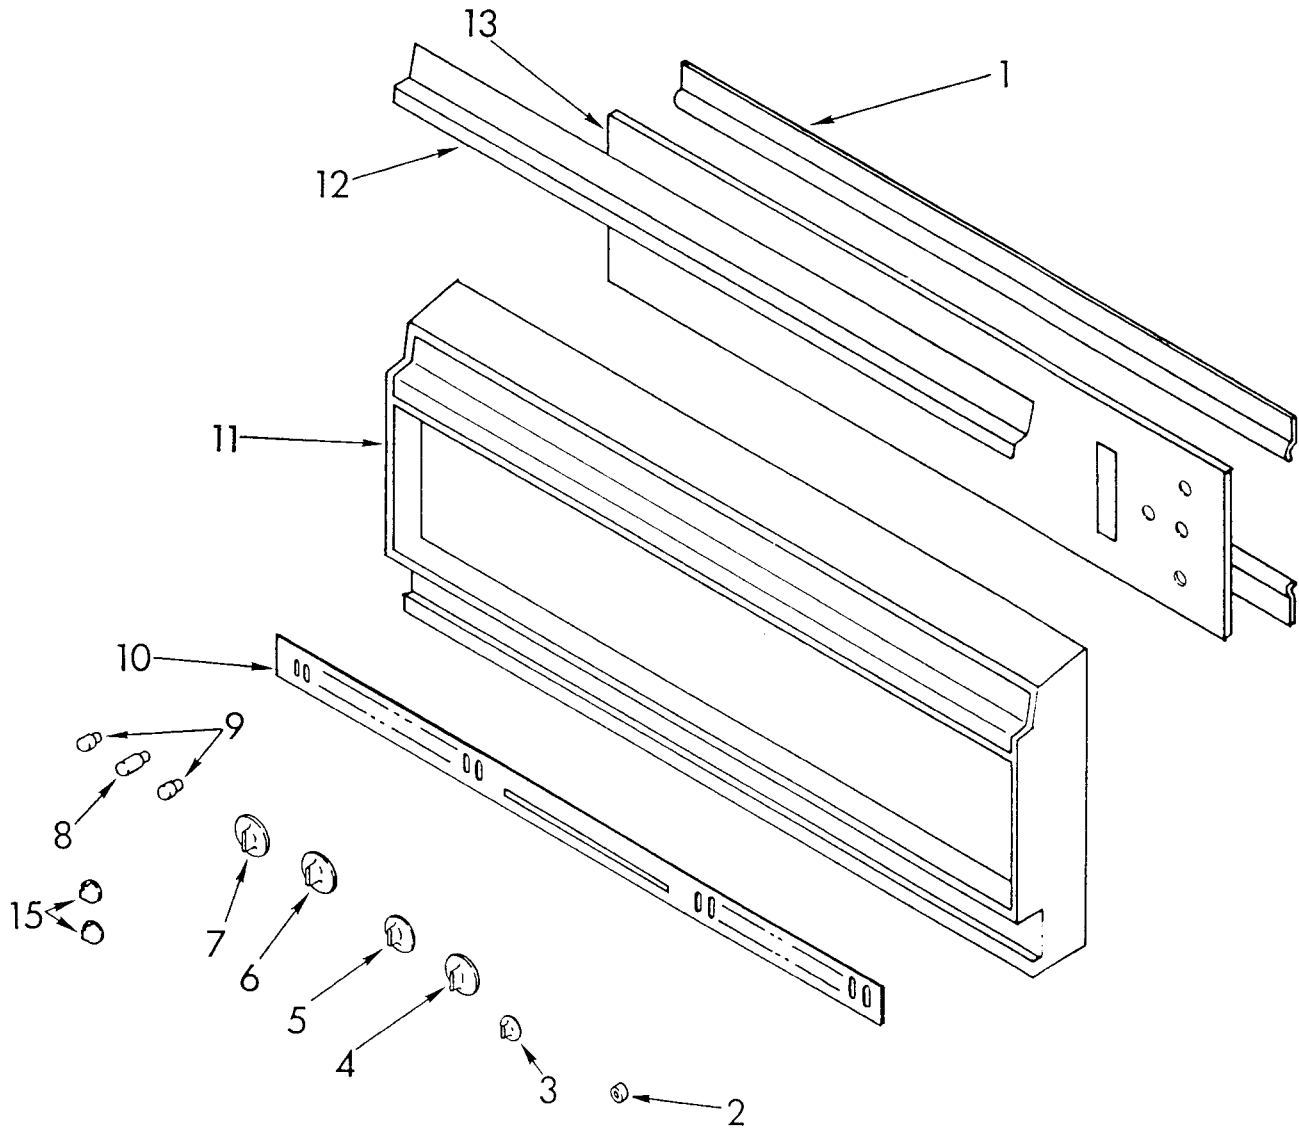

CONTROL PANEL PARTS

For Model: KEBS277SBL2

PL-19847-1

FOR ORDERING INFORMATION REFER TO PARTS PRICE LIST

1	4173159	Thermostat Disc Lower Oven
2	4173158	Selector Disc Lower Oven
3	4173159	Thermostat Disc Upper Oven
4	4173160	Selector Disc Upper Oven
5	4173071	Clock, Electronic
6	4173148	Mounting Panel
7	4168597	Indicator Light Upper Oven
8	4168597	Indicator Light Lower Oven
9	3178514	Selector Switch Upper Oven
10	4164361	Thermostat, Upper Oven
11	4164362	Thermostat, Lower Oven
12	3178515	Selector Switch, Lower Oven
13	4173153	Meat Probe Indicator assy.
15	4164360	Nut, (4) Washer Type
16	4163869	Lock Indicator Light, Lower Oven
17	4163869	Clean Indicator Light, Lower Oven
18	4163869	Lock Indicator Light, Upper Oven
19	4163869	Clean Indicator Light, Upper Oven
21	4173150	Back Light Housing
22	4168533	Switch, (2) Retained Heat

Following Parts Not Illustrated

4173156	Wiring Harness High Temp
4173157	Wiring Harness Low Temp

CONTROL FRAME AND KNOB PARTS

For Model: KEBS277SBL2

FOR ORDERING INFORMATION REFER TO PARTS PRICE LIST

1	4167590	Retainer
2	4163831	Bezel, Oven Light
3	4163840	Knob, Meat Probe Indicator
4	4168403	Knob, Thermostat, Lower Oven
5	4168403	Knob, Selector, Lower Oven
6	4168403	Knob, Thermostat Upper Oven
7	4168403	Knob, Selector, Upper Oven
8	3177122	Knob, Clock
9	3177121	Knob, Clock (2)
10		Vent Insert
	3178516	Black
	3178980	Almond - White
11	4168624	Control Frame
	3178571	White
	3178572	Almond
	4164363	Black
12		Insert, Top
	4173436	White
	4173437	Almond
	4173163	Black
13		Glass, Control Panel
	3179615	White
	3179614	Almond
	4173162	Black
15	4168571	Knob, (2) Retained Heat