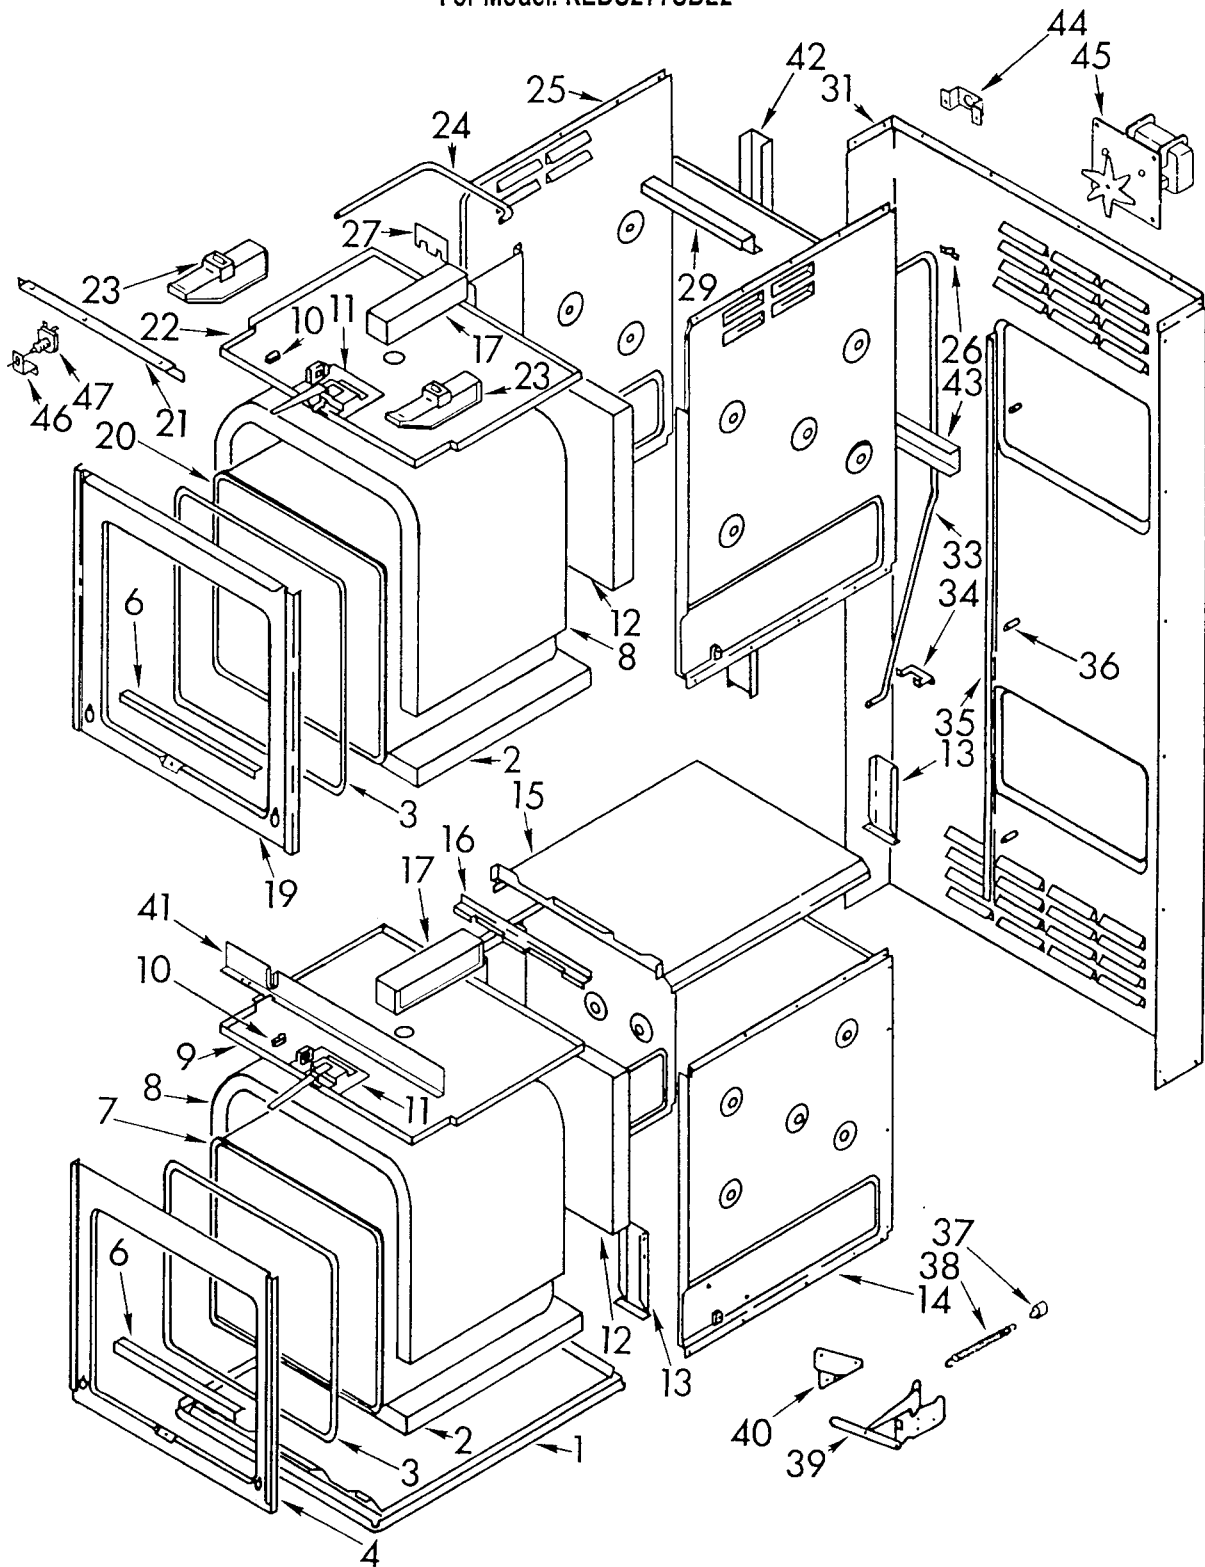

CABINET PARTS

For Model: KEBS277SBL2

FOR ORDERING INFORMATION REFER TO PARTS PRICE LIST