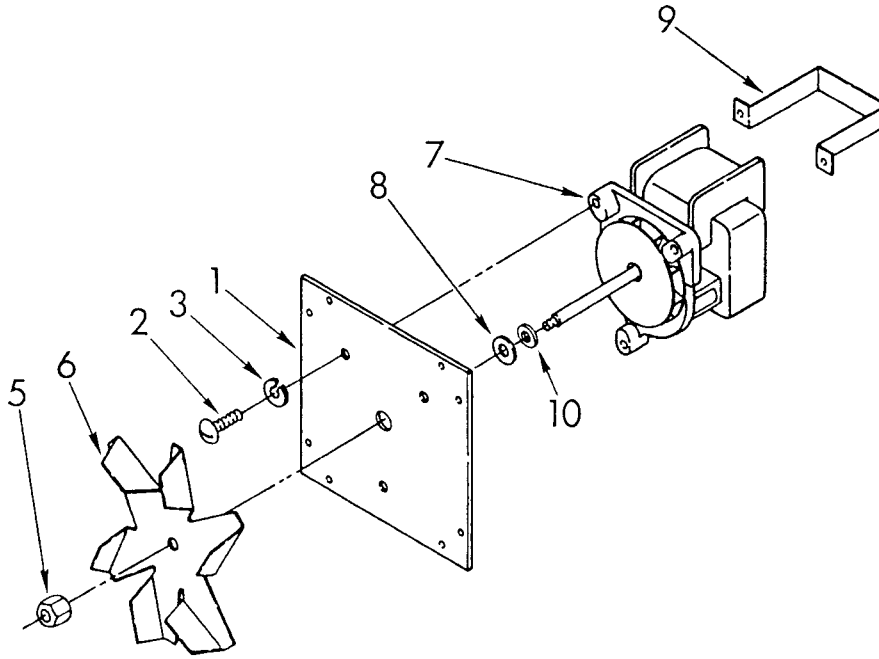

LATCH PARTS

For Model: KEBS277SBL2

FOR ORDERING INFORMATION REFER TO PARTS PRICE LIST

1	4168063	Mounting Plate
2	4168538	Latch Mechanism
4		Latch Lever
	3177965	Upper Oven
	3177966	Lower Oven
5	4168292	Solenoid Spacer
6	4169323	Solenoid
7		Safety Switch
	4173007	Upper Oven
	3179691	Lower Oven
8	4173053	Screw (Rd Hd) 4-40 x 1 1/4
10	4168560	Solenoid Spring
11	4159129	Cotter Pin
12	4168514	Latch Switch With Roller
13	4164366	Latch Switch
14	4159117	Locknut (4)
17	4168517	Latch Switch (2)
18	4168522	Insulator (2)
20	4168579	Shoulder Screw Latch Lever (2)
23	4168554	Shoulder Screw, Actuator Arm
24	4168553	Spacer, Actuator Arm
25	4168058	Actuator Arm
26	4159160	Retaining Ring
27	4159603	Washer, Flat
28	4159109	Nut, Hex Kep 10-24
29	4159287	Screw 10-24 x 3/8
30	4173168	Bracket, Harness
32	4173170	Mounting Bracket, Safety Switch

Following Parts Not Illustrated

	4173169	Harness, Upper Latch
	3178524	Harness, Lower Latch
	4178555	Insulator Sleeve, Safety Switch

CONVECTION FAN PARTS

For Model: KEBS277SBL2

FOR ORDERING INFORMATION REFER TO PARTS PRICE LIST