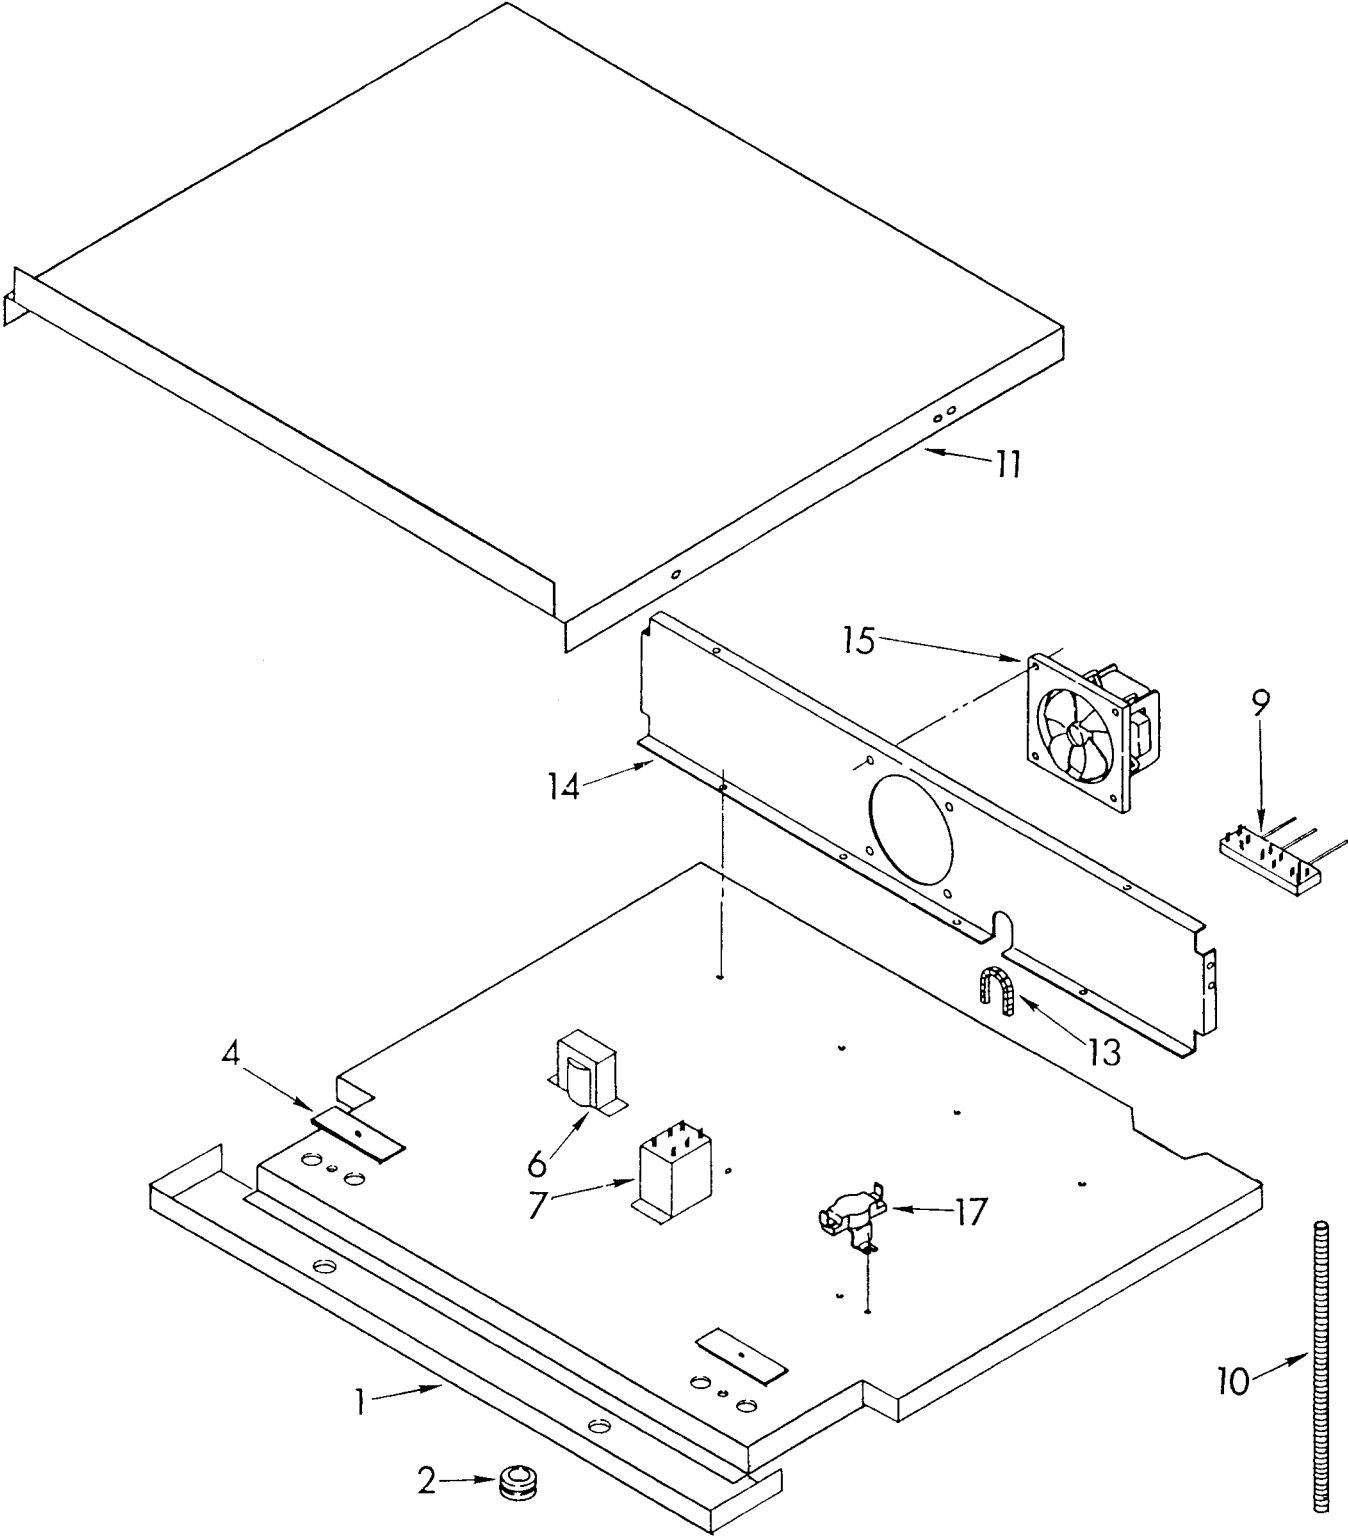

Following Parts Not Illustrated

4173156	Wiring Harness High Temp
4173157	Wiring Harness Low Temp

CONTROL FRAME AND KNOB PARTS

For Model: KEBS277SBL2

FOR ORDERING INFORMATION REFER TO PARTS PRICE LIST

1	4167590	Retainer
2	4163831	Bezel, Oven Light
3	4163840	Knob, Meat Probe Indicator
4	4168403	Knob, Thermostat, Lower Oven
5	4168403	Knob, Selector, Lower Oven
6	4168403	Knob, Thermostat Upper Oven
7	4168403	Knob, Selector, Upper Oven
8	3177122	Knob, Clock
9	3177121	Knob, Clock (2)
10		Vent Insert
	3178516	Black
	3178980	Almond - White
11	4168624	Control Frame
	3178571	White
	3178572	Almond
	4164363	Black
12		Insert, Top
	4173436	White
	4173437	Almond
	4173163	Black
13		Glass, Control Panel
	3179615	White
	3179614	Almond
	4173162	Black
15	4168571	Knob, (2) Retained Heat

CONTROL COMPARTMENT AND CABINET TOP

For Model: KEBS277SBL2

FOR ORDERING INFORMATION REFER TO PARTS PRICE LIST

1	4173054	Sandwich Panel
2	4173043	Bushing, (2) Electrical
4	4168257	Hole Cover
6	4166561	Transformer, Probe
7	4163731	Relay, Meat Probe
9	4168295	Terminal Block, Power Supply
10	4167614	Conduit, 1/2 x 56
11	4173276	Cabinet Top
13	4173165	Bushing, Flexible
14	4173166	Panel, Blower Mounting
15	4173004	Blower Assembly
17	4173008	Switch, Auxiliary Fan