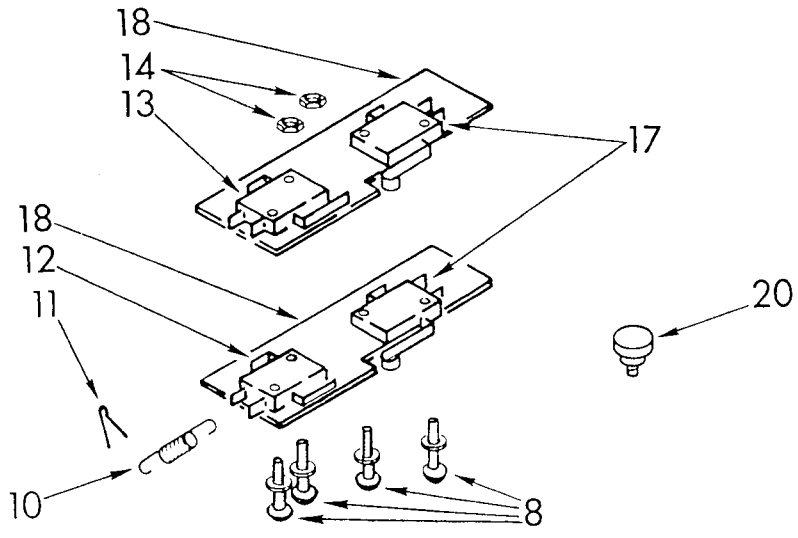

LATCH PARTS

For Model: KEBS277SBL2

FOR ORDERING INFORMATION REFER TO PARTS PRICE LIST