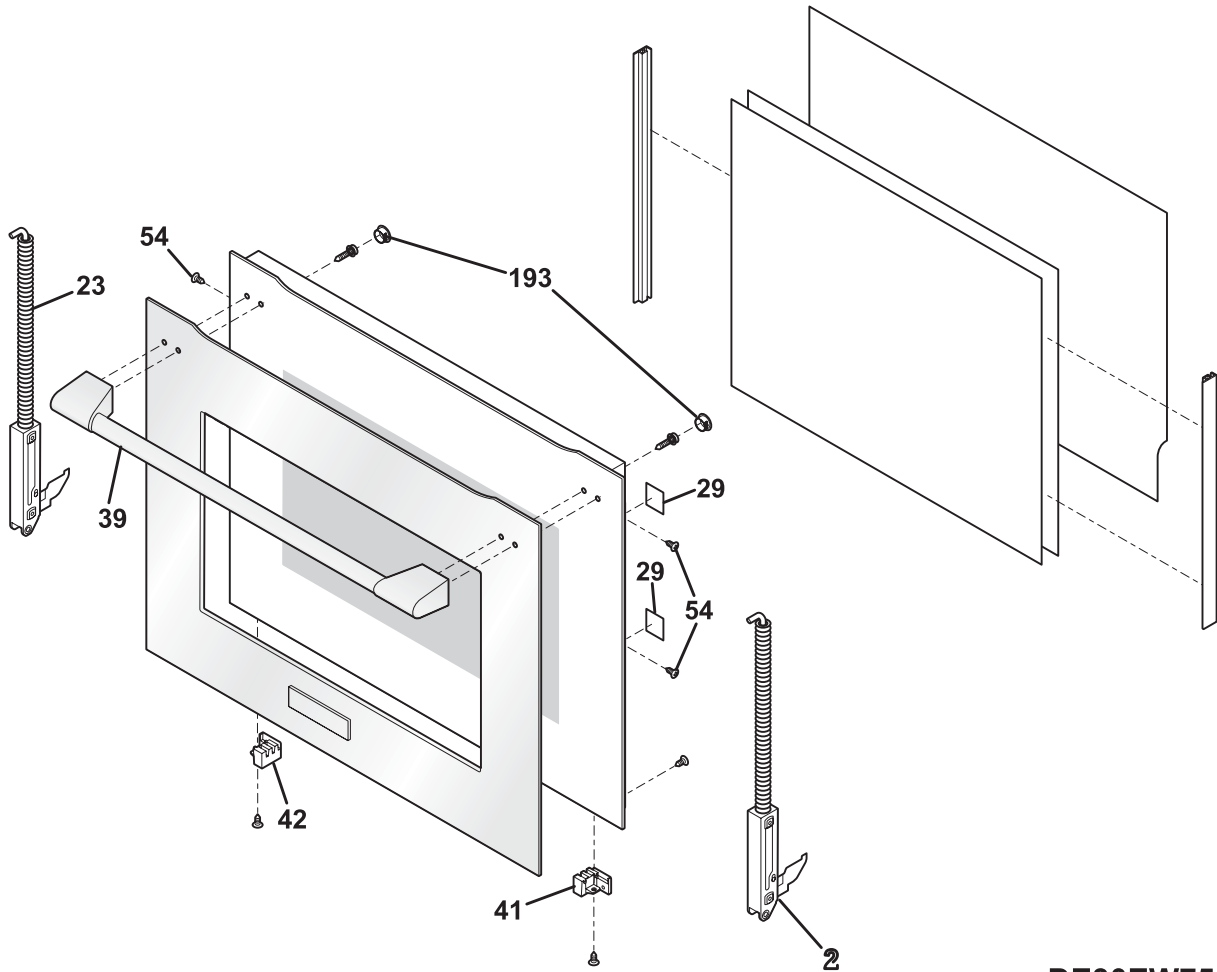

DOORS

DE30EW75EPS1

DOORS

POS. NO	PART NO.	DESCRIPTION
3	318280201	Door Assembly, glass, w/framing
4	318299210	Exterior Door Panel, assembly, stainless, w/hameplate, lower oven
4	318335000	Exterior Door Panel, assembly, stainless, upper oven
8	318238000	Glass, door, middle, (2)
10	5304447555	Screw & Washer, 6-32 x 3/4, (2)
10*	5304447556	Washer, flat, (2)
11	5303320422	Screw, 6-20 x 5/16, black, (6)
16	318237900	Glass, oven interior
18	318240900	Seal, middle glass, (2)
23	318244304	Hinge Assy, (2)
29	5304436441	Bumper, base, (4)
39	241637906	Handle Assembly, stainless, w/endcaps
41	318238500	Bracket, glass holder, RH bottom
42	318238501	Bracket, glass holder, LH bottom
54	5304436875	Screw, 8-18 X 1/2, black
193	316210800	Plug, button
*	318163602	Cleaner, stainless steel
*	316221001	Label, anti-tip
*	5303211311	Screw, 8 x 0.500
*	5303323277	Screw, 8-18 X 13/32
*	5304437044	Screw, 10-32 x 1/4, black
*	5304443263	Screw, glass holder, 6-20 x 3/8, black, (3)