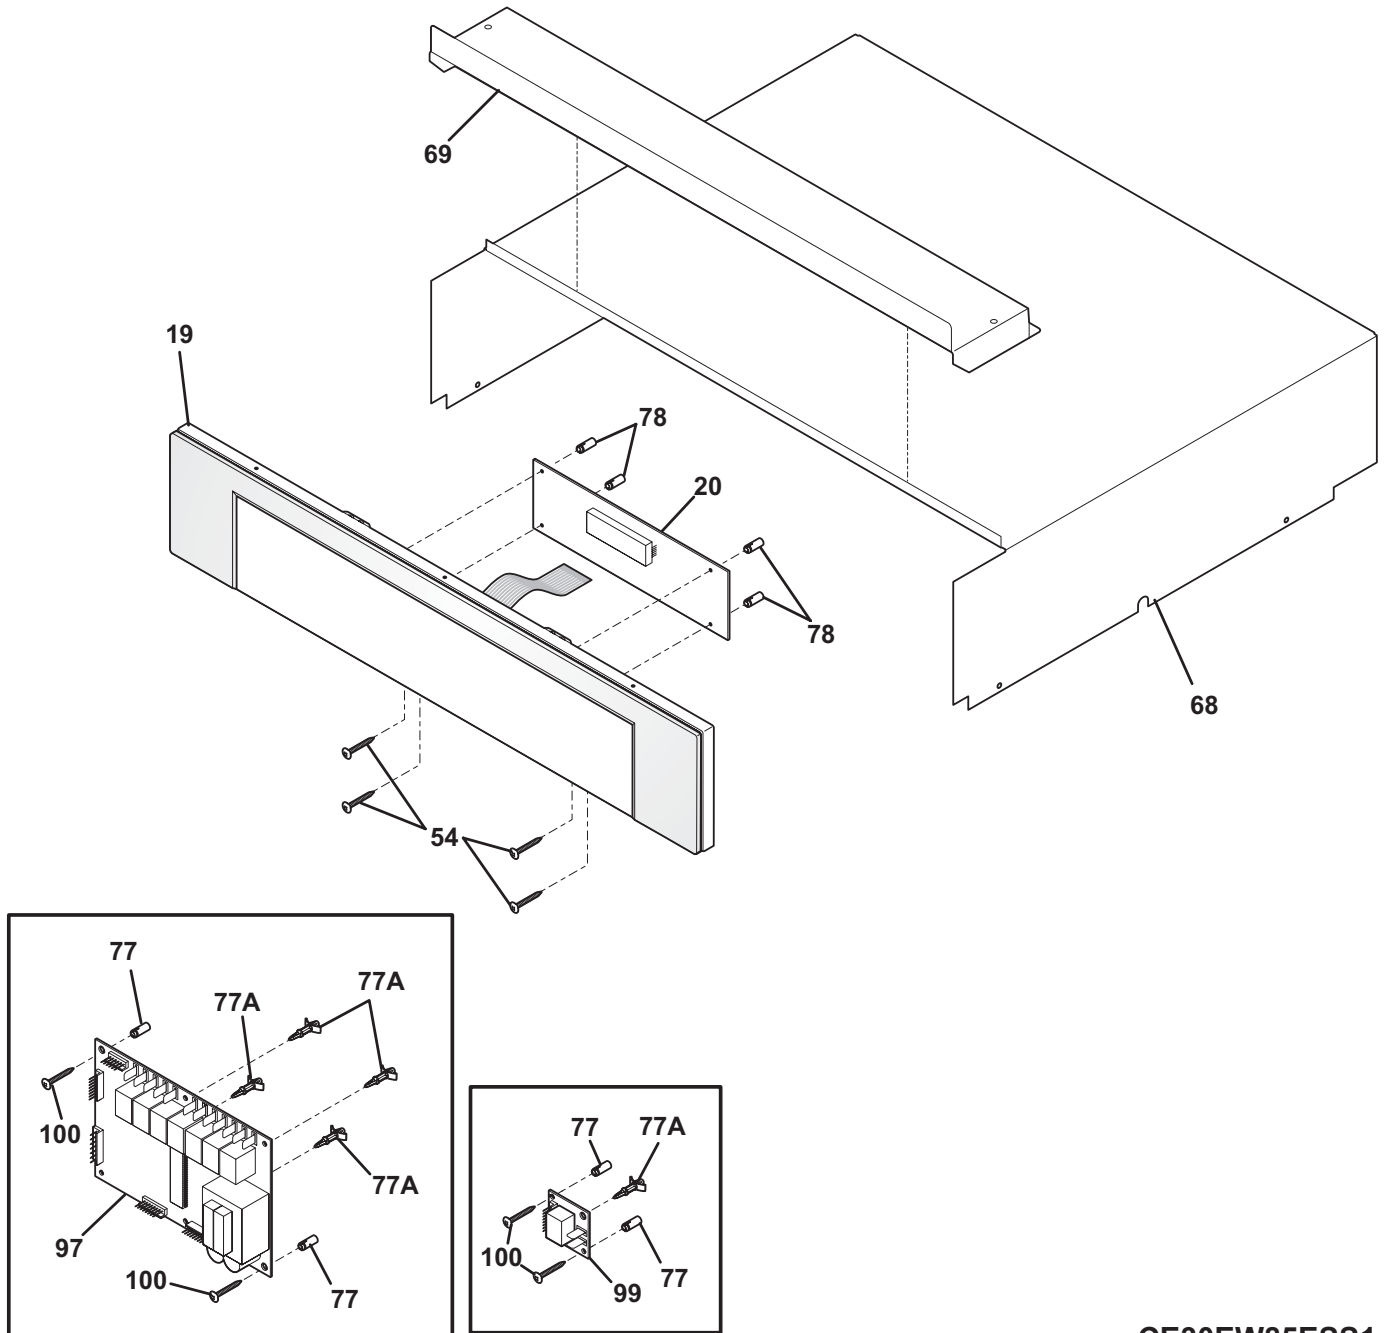

CONTROL PANEL

CE30EW85ESS1

CONTROL PANEL

POS. NO	PART NO.	DESCRIPTION
19	318244812	Control Panel, assembly, w/stainless trm
20 #	316434700	Oven control, electronic, ES600
54	5303308456	Screw, 8-18 x 0.531, black
68	318237200	Housing, top/control
69	318237310	Shield, control
77	316247900	Spacer, power board, (4)
77A	316114100	Spacer, (2)
78	318293700	Spacer, control panel, (4)
97 #	316434800	Relay Board
99	316435700	Board, power supply
100	5303297477	Screw, 6-20 x 1 1/4
*	318231731	Harness, communication
*	318231729	Harness, switch input
*	318231730	Harness, probe
*	5303211311	Screw, 8 x 0.500