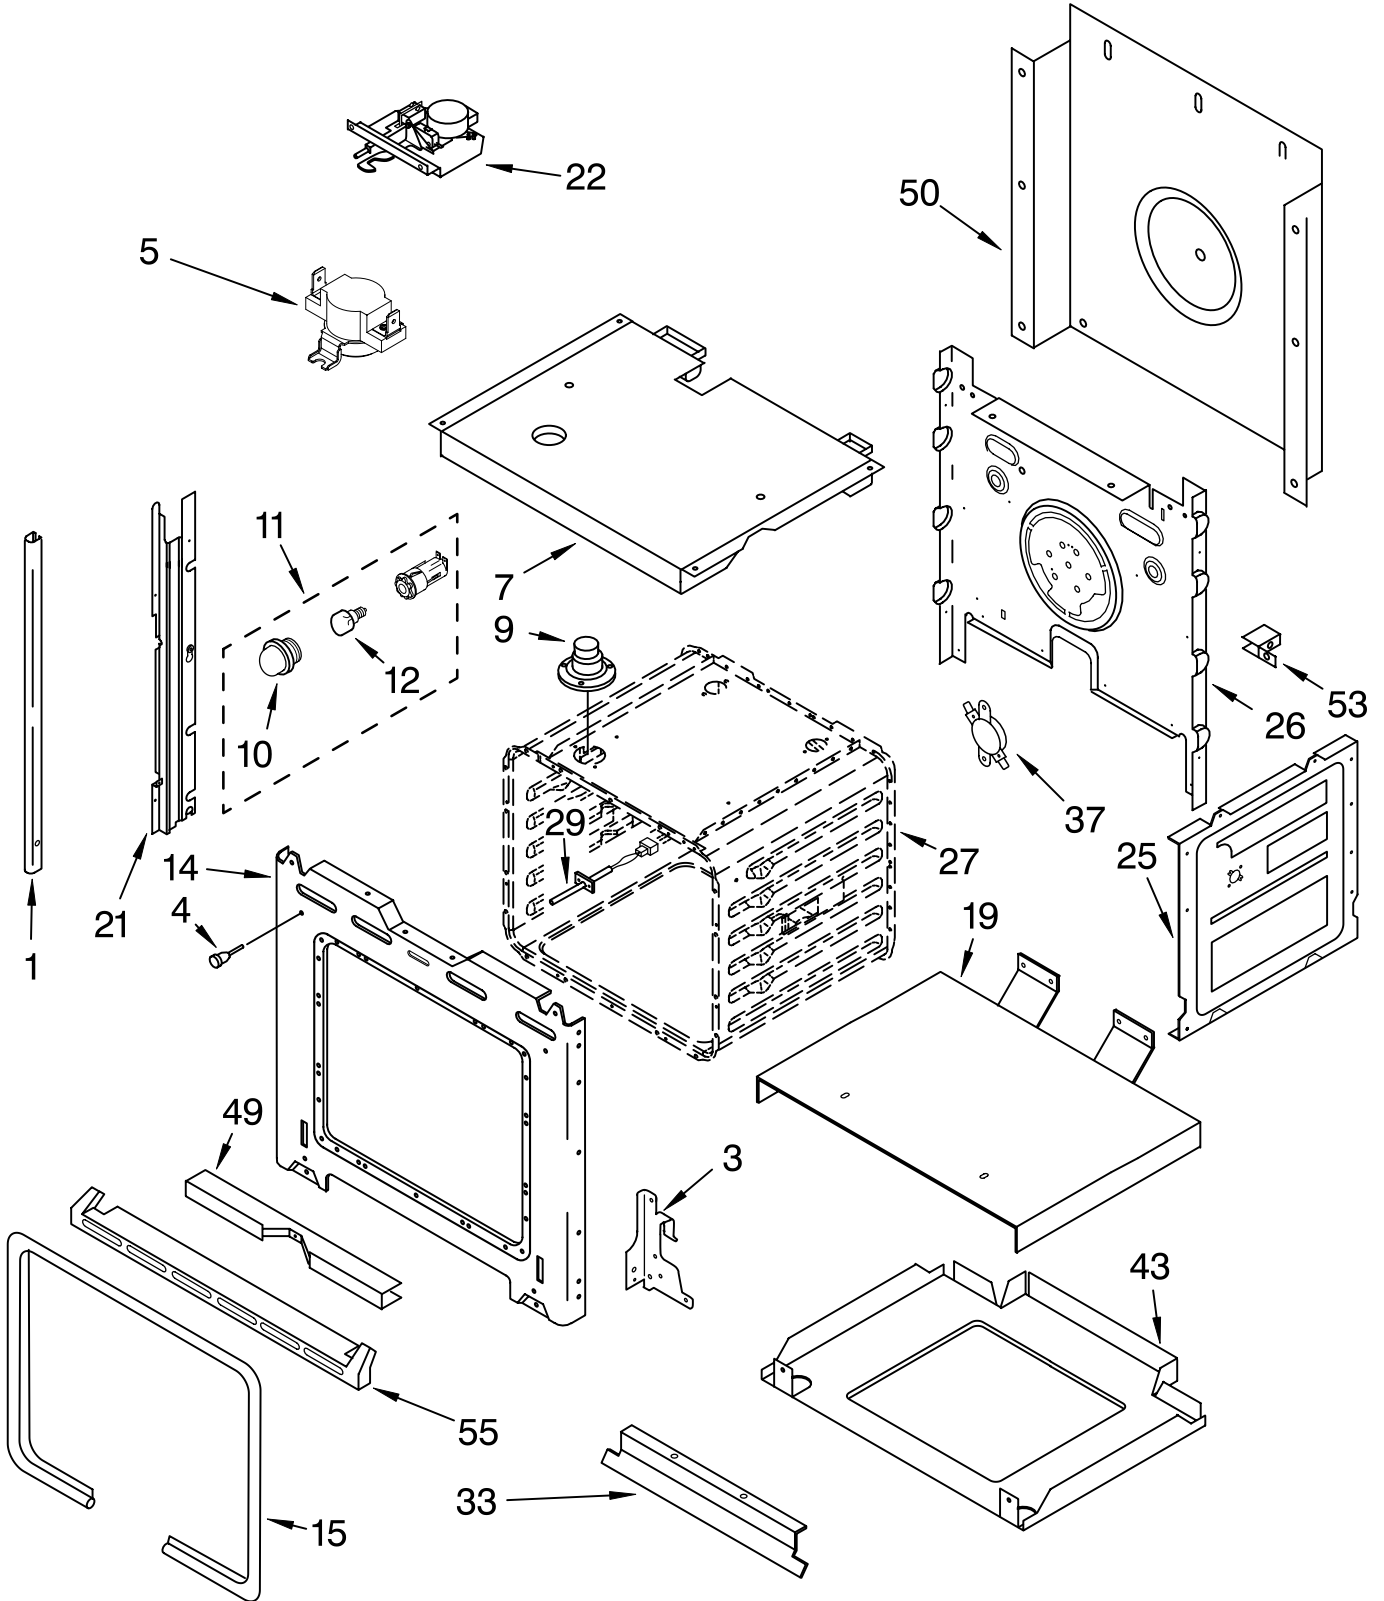

OVEN PARTS

For Models: RS696PXGB14, RS696PXGQ14
(Black) (Designer White)

FOR ORDERING INFORMATION REFER TO PARTS PRICE LIST