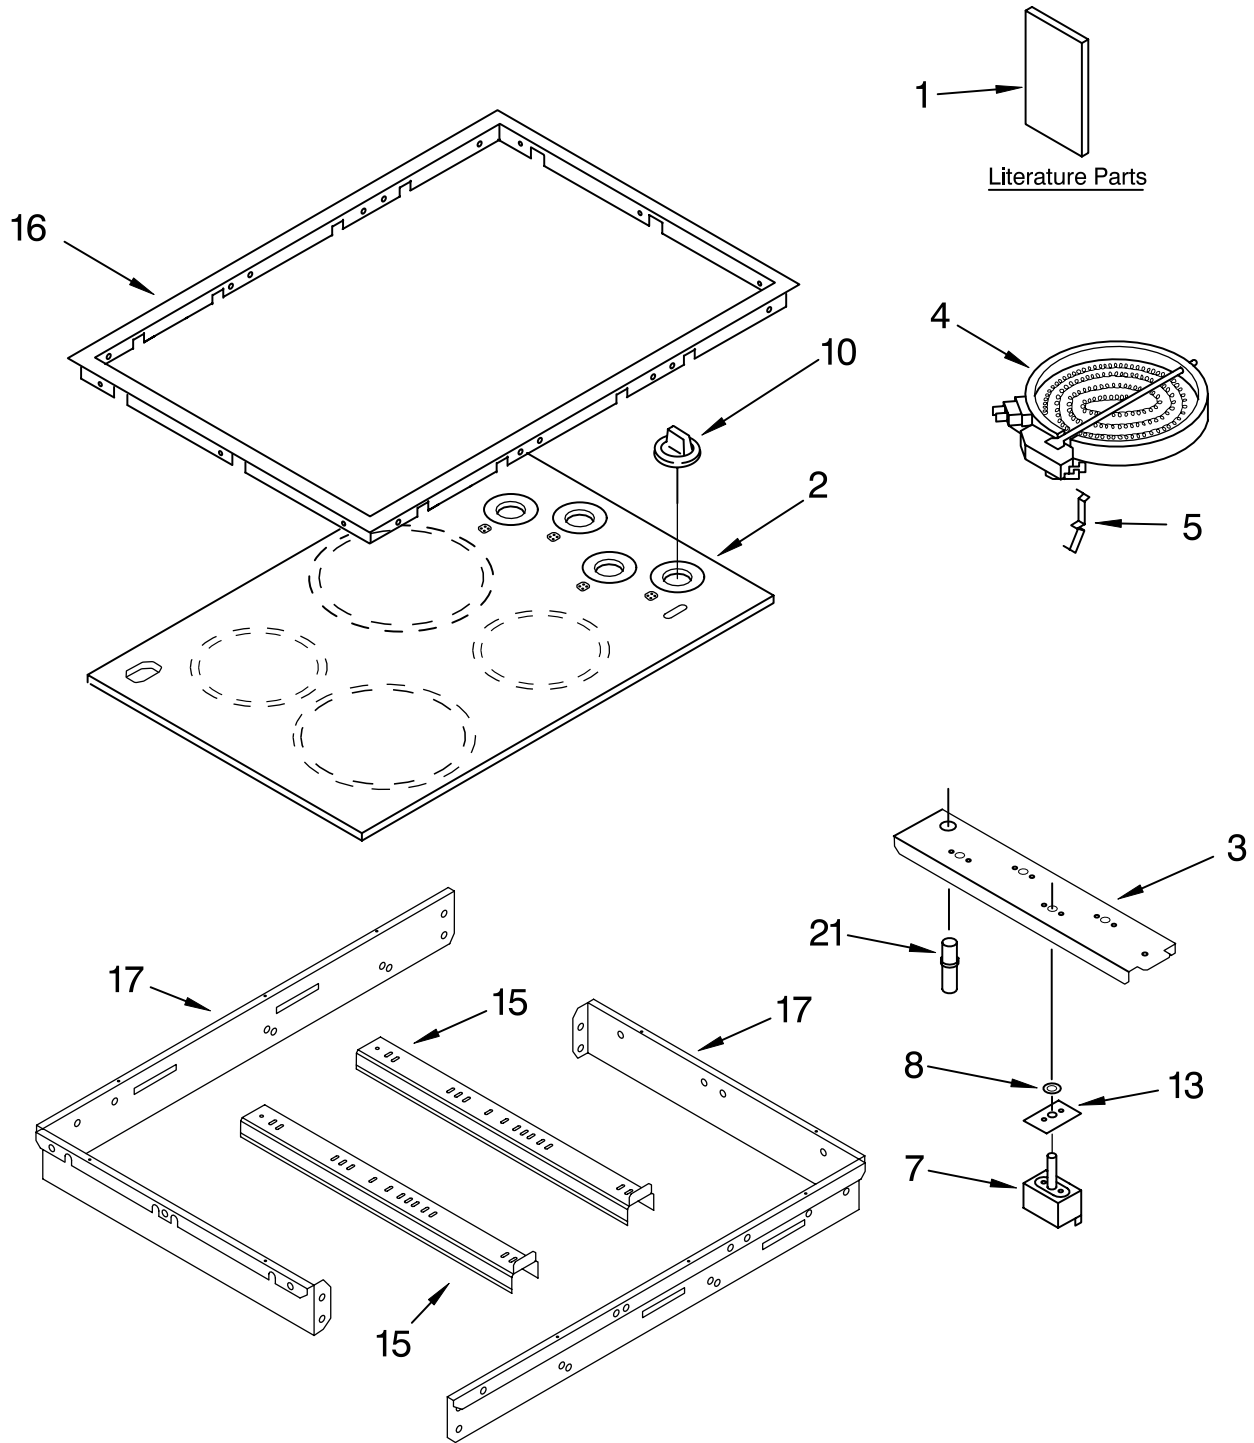

COOKTOP PARTS

For Models: RS696PXGB14, RS696PXGQ14
(Black) (Designer White)

30" ELECTRIC
DROP-IN RANGE
SELF CLEANING
OVEN

Literature Parts

FOR ORDERING INFORMATION REFER TO PARTS PRICE LIST

COOKTOP PARTS

For Models:RS696PXGB14, RS696PXGQ14
(Black) (Designer White)

<u>Illus.</u> <u>No.</u>	<u>Part</u> <u>No.</u>	<u>DESCRIPTION</u>
1		Literature Parts
	8300770	Installation Instructions
	8300666	Use & Care Guide
	9760536	Tech Sheet
	3191638	Safe Cooking Tips
2		Cooktop, Glass
	3191843	Black
	3191189	White
3	3191310	Bracket, Switch Mounting
4		Element, Surface
	8523698	1200W RF-LR
	8523696	1800W RR
	8523692	2500W LF
5	9759094	Spring, Locator
	246119	Screw (8)
7		Switch, Infinite
	3191049	1200W RR-LR (Silver Shaft)
	3191050	1800W RR (Yellow Shaft)
	4454541	2500W LF (Red Shaft)
	311865	Screw
8	3183956	Seal, Switch Cover
10		Knob, Control (4)
	3196231	Black
	3196232	White
13	8285469	Seal, Switch
15	3191515	Bracket, Support Element
16		Trim Ring, Cooktop
	3193228	Black
	3193227	White
	3196537	Screw
17	3192452	Frame, Cooktop
21	3191952	Lamp, Indicator
	3191953	Bumper, Rubber
	9750835	Bumper, Door