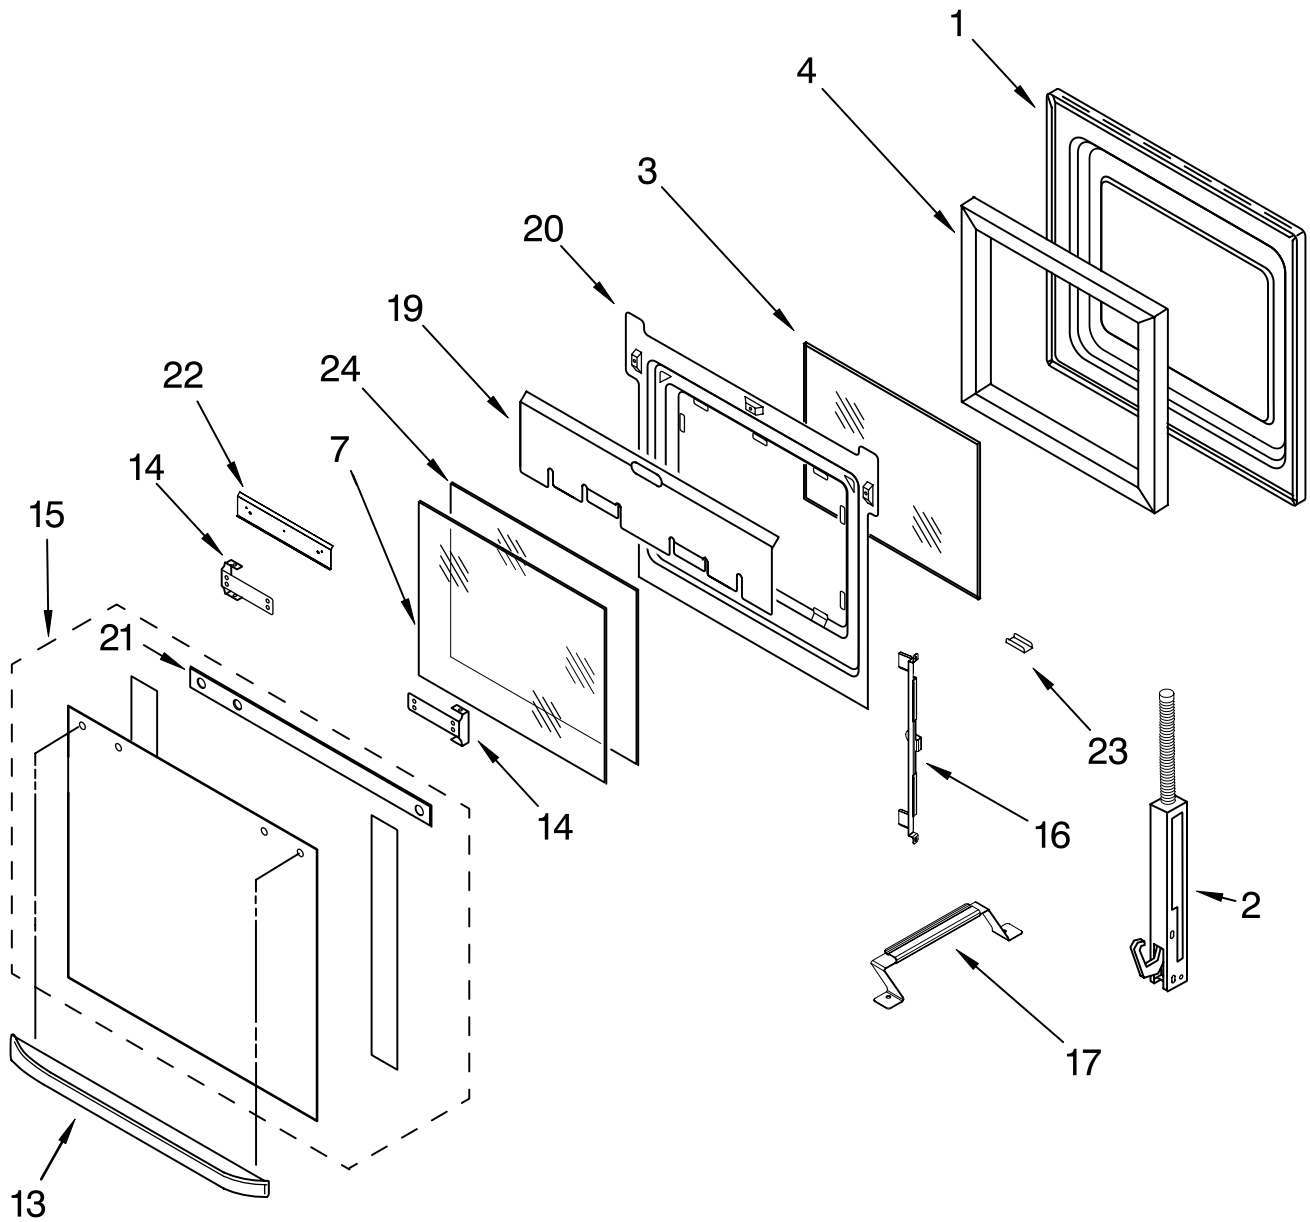

OVEN DOOR PARTS

For Models: RS696PXGB14, RS696PXGQ14
(Black) (Designer White)

Illus. No.	Part No.	DESCRIPTION	Illus. No.	Part No.	DESCRIPTION	Illus. No.	Part No.	DESCRIPTION
1	4457127	Door Liner	14	4450813	Bracket, Handle	20	4457132	Retainer, Glass
2		Hinge, Door		4451040	Screw		4449809	Screw
	8300571	R.Side	15		Assy, Door Glass	21	8300820	Seal, Door Top
	8300572	L.Side		8300903	Black Model	22	4457114	Shield, Heat (Btm)
	4449743	Screw		8300899	White Model	23		Retainer, Clip
3	4449259	Glass, Inner	16	9759229	Bracket(2nd Glass)		4450863	Black Model
4	4451722	Insulation, Door	17	9759230	Bracket(3rd Glass)		4450864	White Model
7	9759225	Glass, Inner	19	4457103	Shield, Heat	24	9759228	Glass, Inner
13		Door Handle		4449809	Screw			
	4448854	Black Model						
	4448855	White Model						

FOR ORDERING INFORMATION REFER TO PARTS PRICE LIST