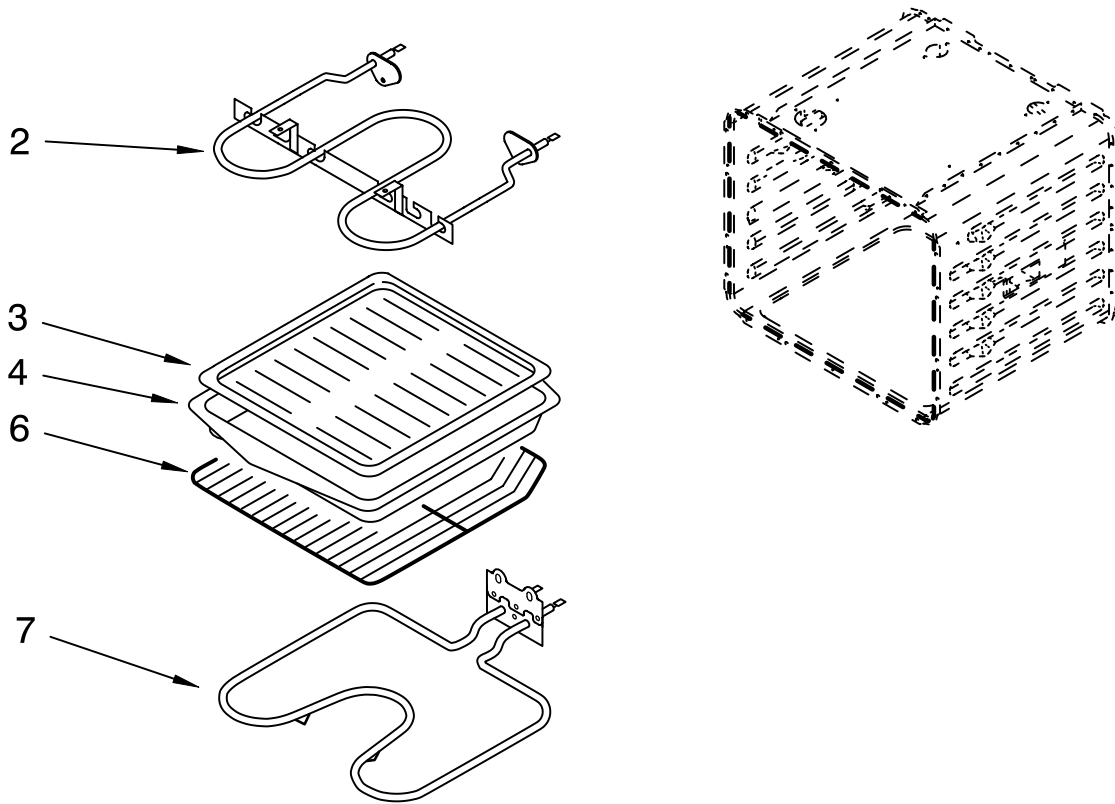

INTERNAL OVEN PARTS

For Models: RS696PXGB14, RS696PXGQ14
(Black) (Designer White)

Illus. No.	Part No.	DESCRIPTION
2	4456103	Element, Broil
	4449154	Screw
3	4457277	Grill, Broiler
4	4457276	Pan, Broiler
6	4448717	Rack, Oven
	9759322	Pad, Rack
7	4452153	Element, Bake
	4449154	Screw

FOR ORDERING INFORMATION REFER TO PARTS PRICE LIST