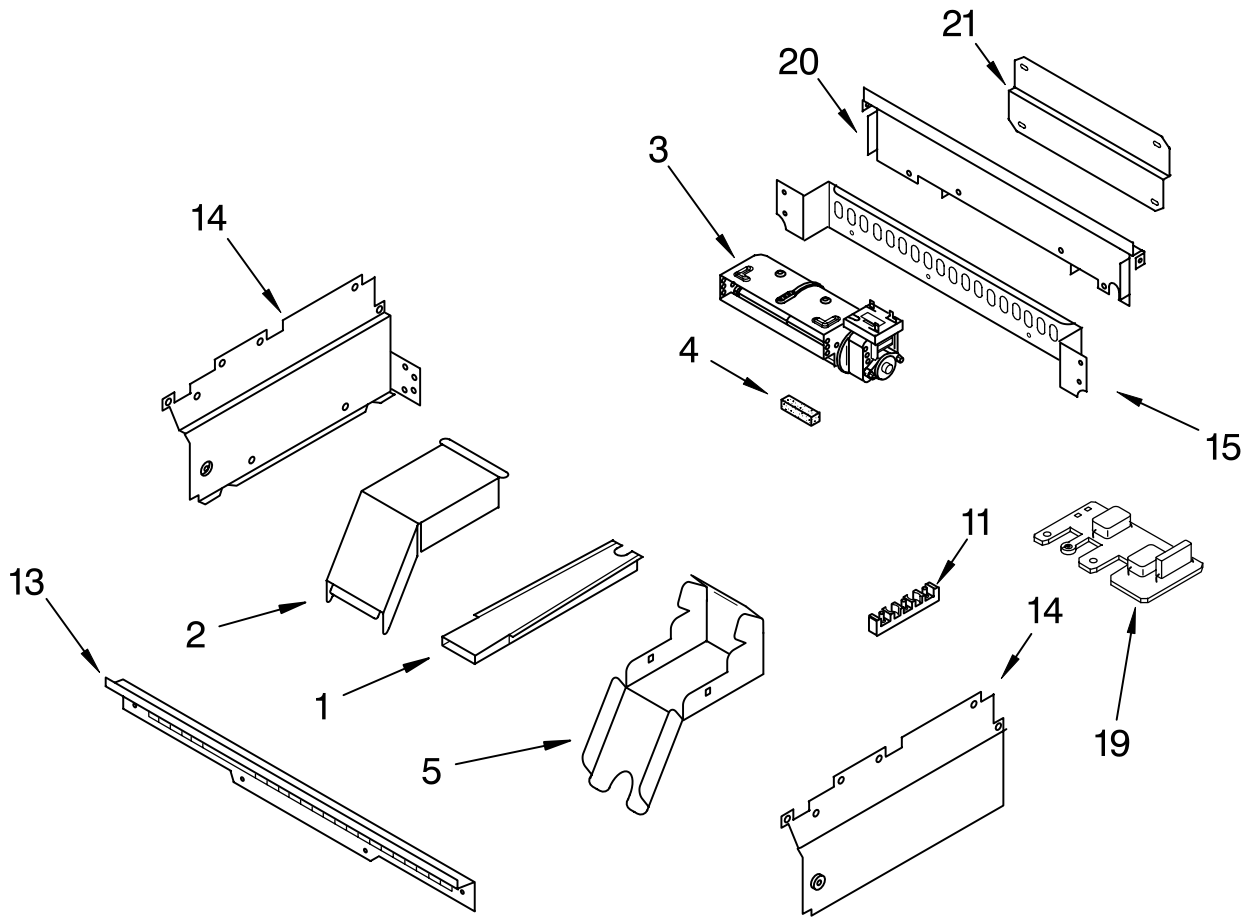

TOP VENTING PARTS

For Models: RS696PXGB14, RS696PXGQ14
(Black) (Designer White)

Illus. No.	Part No.	DESCRIPTION
1	4451759	Vent, Exhaust
	4449040	Screw
2	4455178	Elbow, Vent-Top
3	4455334	Blower
4	4451758	Block, Foam
5	4455177	Elbow, Vent-Bottom

Illus. No.	Part No.	DESCRIPTION
11	4449868	Block, Terminal
	3400080	Screw
13	4448549	Vent, (Control Panel)
	4450038	Screw
14	4451535	Right Side, Control Compt.
	4451536	Left
	4449809	Screw

Illus. No.	Part No.	DESCRIPTION
15	9759135	Back, Control
	4449809	Screw
19	4451985	Suppressor
20	3191842	Cover, Rear
21	4451407	Plate, Support
	4452260	Spacer, Foam

FOR ORDERING INFORMATION REFER TO PARTS PRICE LIST