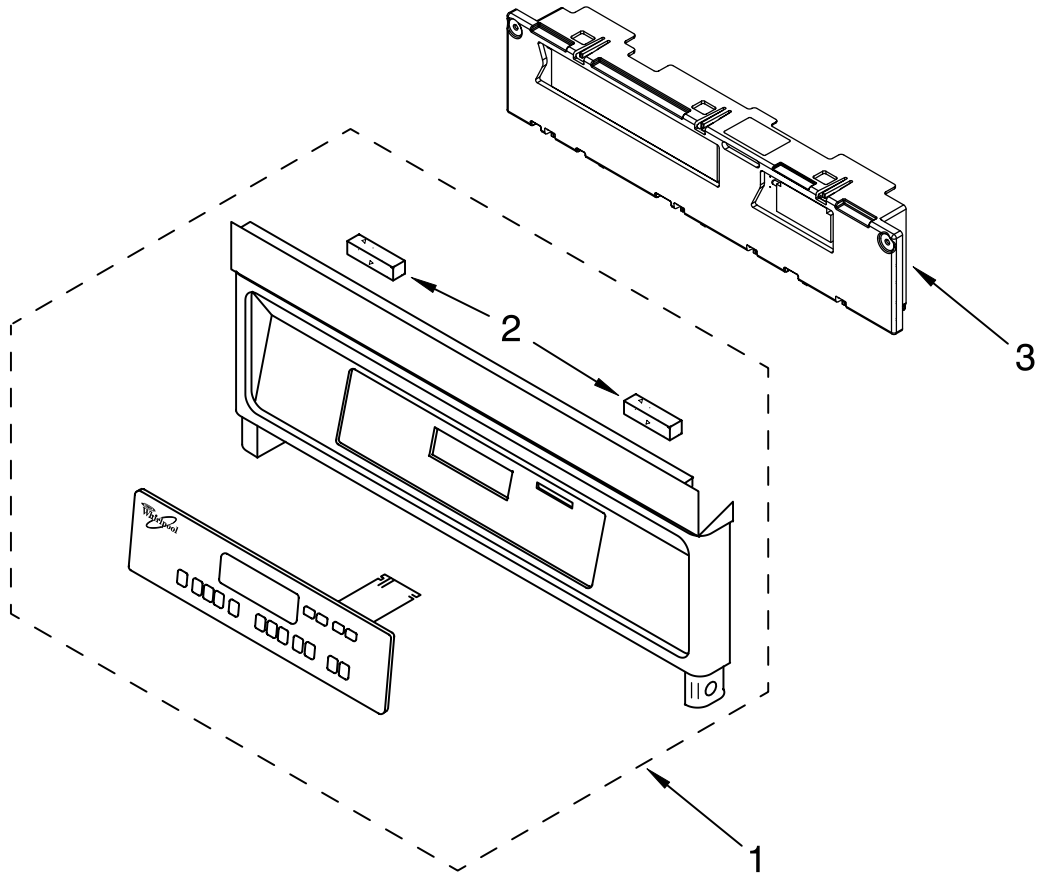

CONTROL PANEL PARTS

For Models:RS696PXGB14, RS696PXGQ14
(Black) (Designer White)

Illus. No.	Part No.	DESCRIPTION
1		Control Panel Assy. W/Membrane Switch 4456312 Black Model 4456311 White Model
2		4449745 Screw 3400832 Screw 4451034 Gasket, Control Panel
3		8301919 Assy, Control 4449745 Screw

FOR ORDERING INFORMATION REFER TO PARTS PRICE LIST