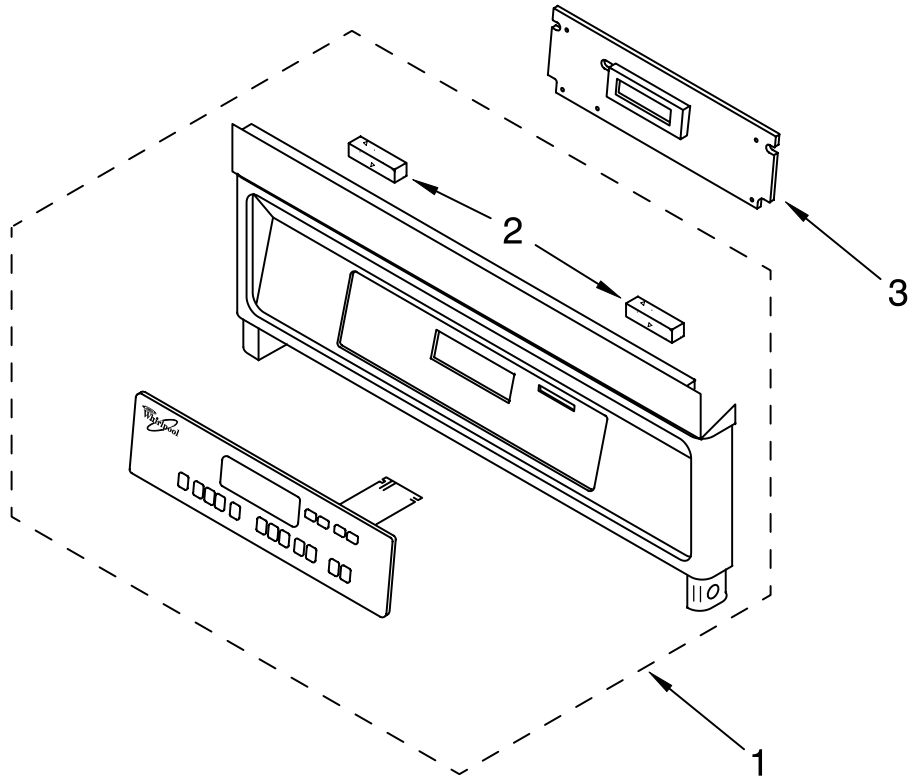

CONTROL PANEL PARTS

For Models:RS696PXGB8, RS696PXGQ8
(Black) (Designer White)

Illus. No.	Part No.	DESCRIPTION

NOTE: The screws and nuts required to attach a part are listed immediately following that part.

1		Control Panel Assy. W/Membrane Switch
	4452844	Black Model
	4452845	White Model
	4449745	Screw
	3400832	Screw
2	4451034	Gasket, Control Panel
3	4452892	Microcomputer
	4449745	Screw

FOR ORDERING INFORMATION REFER TO PARTS PRICE LIST