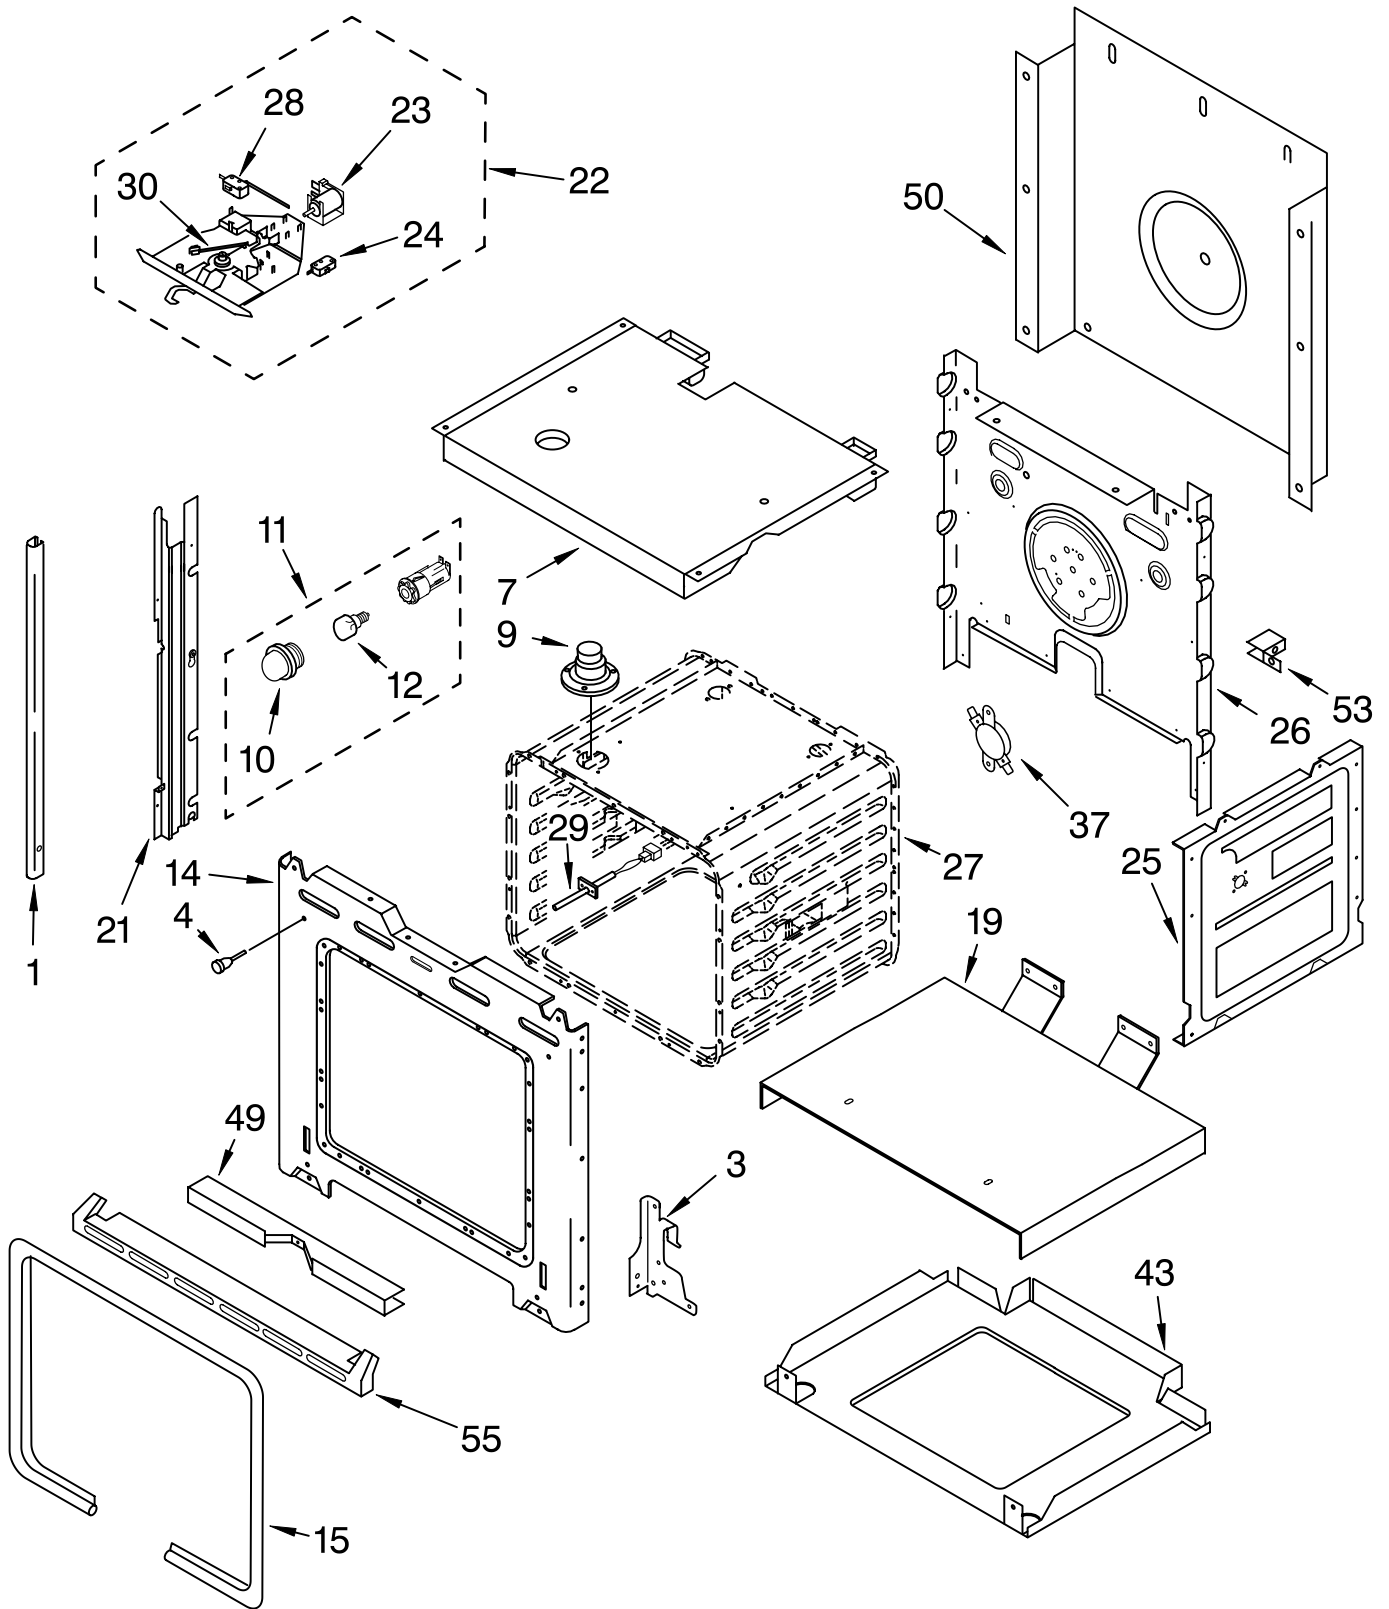

OVEN PARTS

For Models: RS696PXGB8, RS696PXGQ8
(Black) (Designer White)

FOR ORDERING INFORMATION REFER TO PARTS PRICE LIST