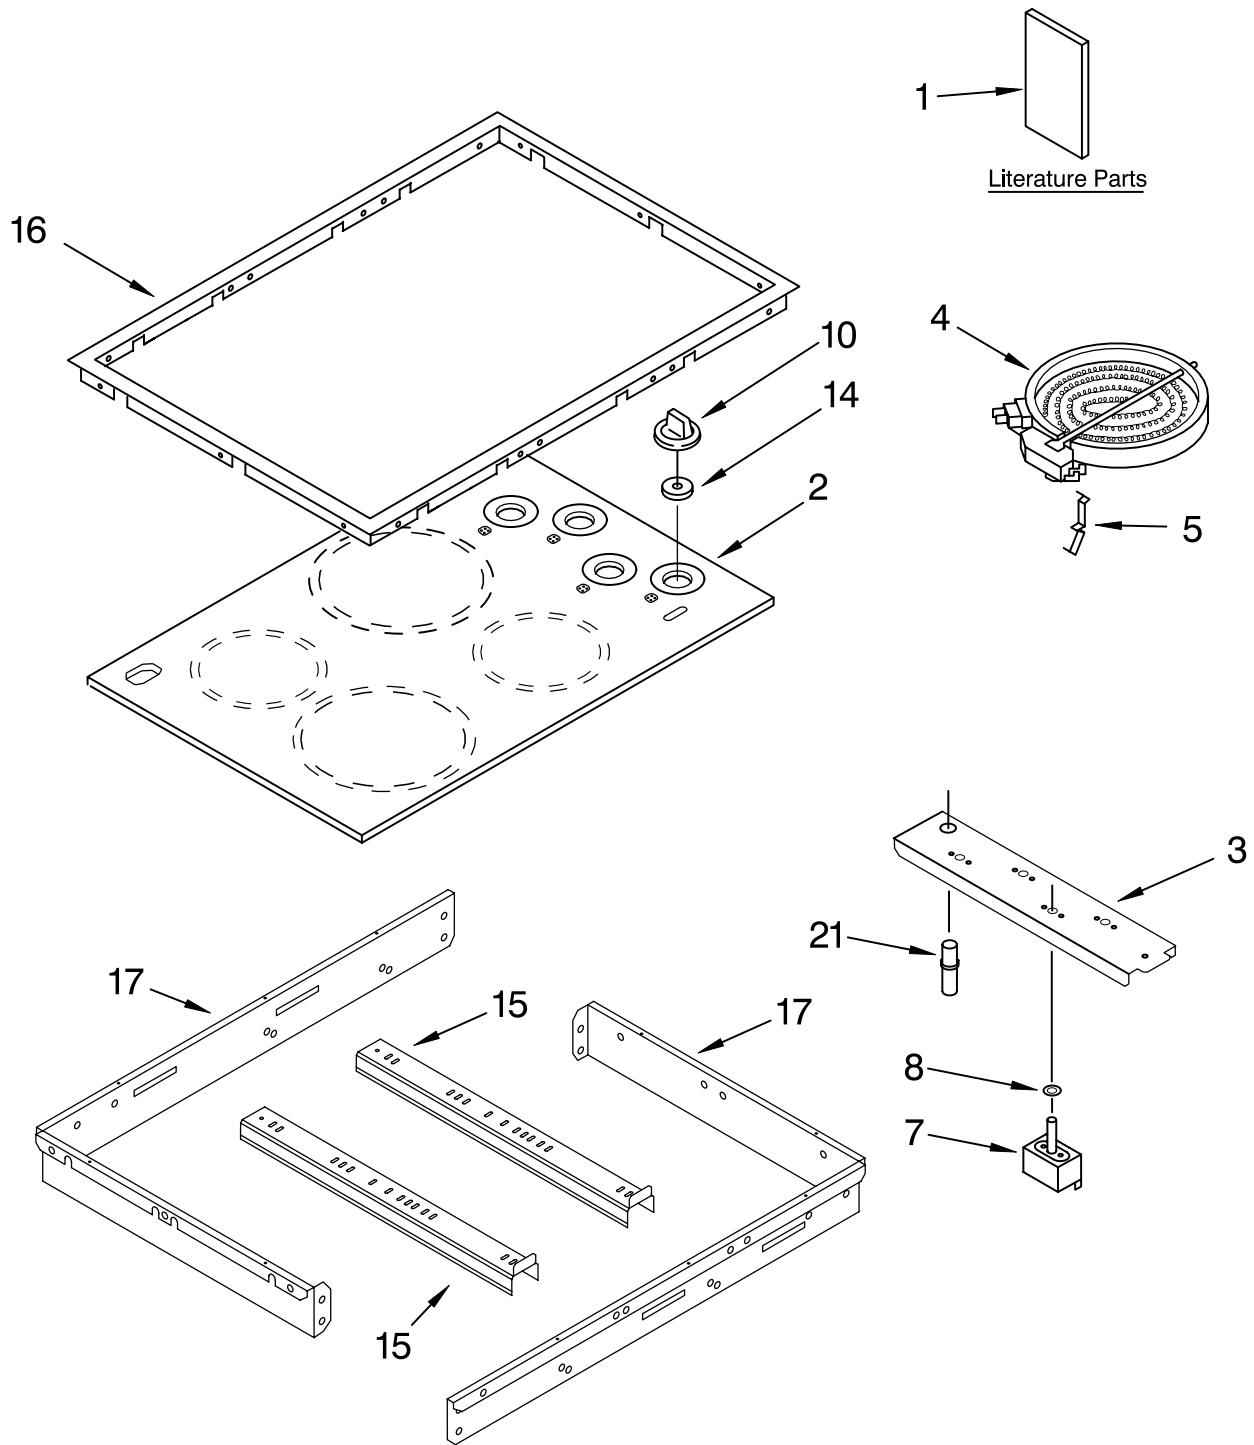

COOKTOP PARTS

For Models: RS696PXGB8, RS696PXGQ8
(Black) (Designer White)

30" ELECTRIC
DROP-IN RANGE
SELF-CLEANING
OVEN

Literature Parts

FOR ORDERING INFORMATION REFER TO PARTS PRICE LIST

COOKTOP PARTS

For Models:RS696PXGB8, RS696PXGQ8
(Black) (Designer White)

Illus. No.	Part No.	DESCRIPTION
NOTE: The screws and nuts required to attach a part are listed immediately following that part.		
1		Literature Parts
	LIT8300770	Installation Instructions
	LIT8300666	Use & Care Guide
	LIT3192844	Tech Sheet
	LIT3191638	Safe Cooking Tips
2		Cooktop, Glass
	3191843	Black
	3191189	White
3	3191310	Bracket, Switch Mounting
4		Element, Surface
	8272567	1200W RF-LR
	8272566	1800W RR
	8272565	2500W LF
5	3191791	Spring, Locator
	246119	Screw (8)
7		Switch, Infinite
	3191049	1200W RR-LR (Silver Shaft)
	3191050	1800W RR (Yellow Shaft)
	4454541	2500W LF (Red Shaft)
	311865	Screw
8	3183956	Seal, Switch Cover
10		Knob, Control (4)
	3196231	Black
	3196232	White
14	3182435	Seal, Switch (4)
15	3191515	Bracket, Support Element
16		Trim Ring, Cooktop
	3193228	Black
	3193227	White
	3196537	Screw
17	3192452	Frame, Cooktop
21	3191952	Lamp, Indicator
	3191953	Bumper, Rubber
	9750835	Bumper, Door