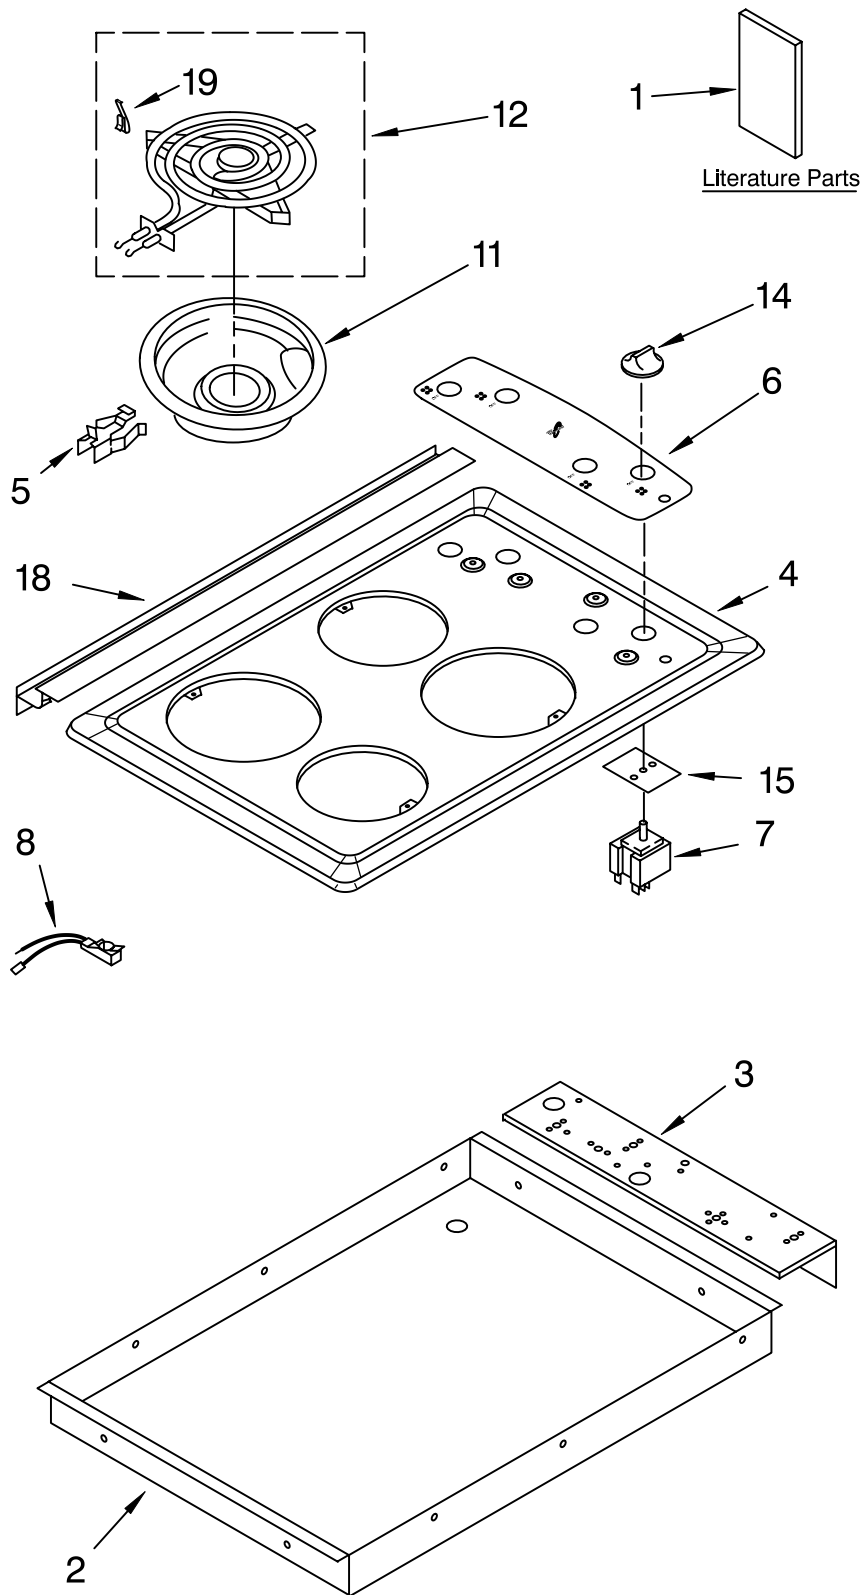

COOKTOP PARTS

For Models: RS675PXGB7, RS675PXGQ7, RS675PXGT7
(Black) (White) (Biscuit)

30" DROP-IN
ELECTRIC OVEN
SELF CLEAN

Illus. No.	Part No.	DESCRIPTION
------------	----------	-------------

NOTE: The screws and nuts required to attach a part are listed immediately following that part.

1	LIT3191799	Literature Parts Installation Instructions
	LIT3191537	Use & Care Guide
	LIT3192845	Tech Sheet
	LIT3191638	Safe Cooking Tips
2	3192459	Burner Box
3	3192330	Bracket, Mounting
	3177991	Screw
4		Cooktop
	8284709	Biscuit
	3191168	White
	3191167	Black
5	3192575	Clip, Mtg. (4)
	3400843	Screw
6		Panel, Control
	8284707	Biscuit
	3191229	White
	3191228	Black
7		Switch, Infinite
	3191471	Use W/6" Surface (Blue Shaft)
	3191473	Use W/8" Surface (Red Shaft)
	3400855	Screw, 8-32 x 1/4
8	3191491	Light, Indicator
11		Pan, Surface
	3195208	6" Pan
	3195209	8" Pan
12		Element, Surface
	8053266	6" Burner
	8053268	8" Burner
14		Knob, Control
	3196232	White
	8272506	Biscuit
	3196231	Black
15	3183956	Seal, Switch Shaft (4)
18		Trim, Extension
	3192103	White
	8300518	Biscuit
	3192102	Black
19	3195917	Clip, Element

FOR ORDERING INFORMATION REFER TO PARTS PRICE LIST

CONTROL PANEL PARTS

For Models:RS675PXGB7, RS675PXGQ7, RS675PXGT7
(Black) (White) (Biscuit)

Illus. No.	Part No.	DESCRIPTION
1	4452845	Control Panel Assy. White
	8300515	Biscuit
	4452844	Black W/Membrane Switch
	3400832	Screw
2	4451034	Gasket, Control Panel
3	4452892	Microcomputer
	4449745	Screw