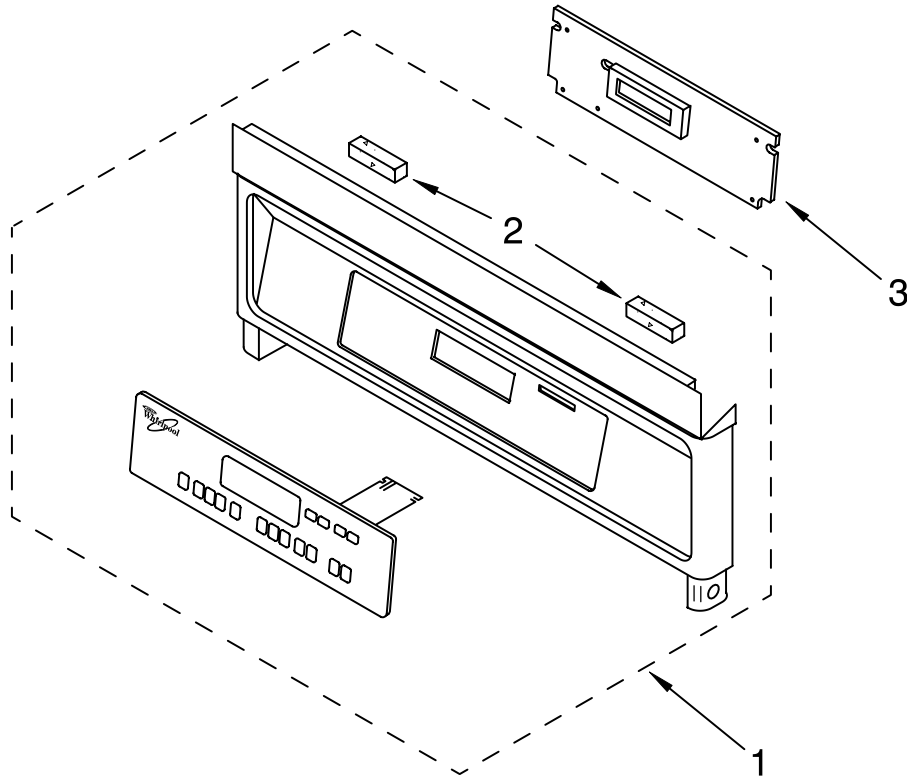

CONTROL PANEL PARTS

For Models:RS675PXGB7, RS675PXGQ7, RS675PXGT7
(Black) (White) (Biscuit)

Illus. No.	Part No.	DESCRIPTION
1	4452845	Control Panel Assy. White
	8300515	Biscuit
	4452844	Black W/Membrane Switch
	3400832	Screw
2	4451034	Gasket, Control Panel
3	4452892	Microcomputer
	4449745	Screw

FOR ORDERING INFORMATION REFER TO PARTS PRICE LIST