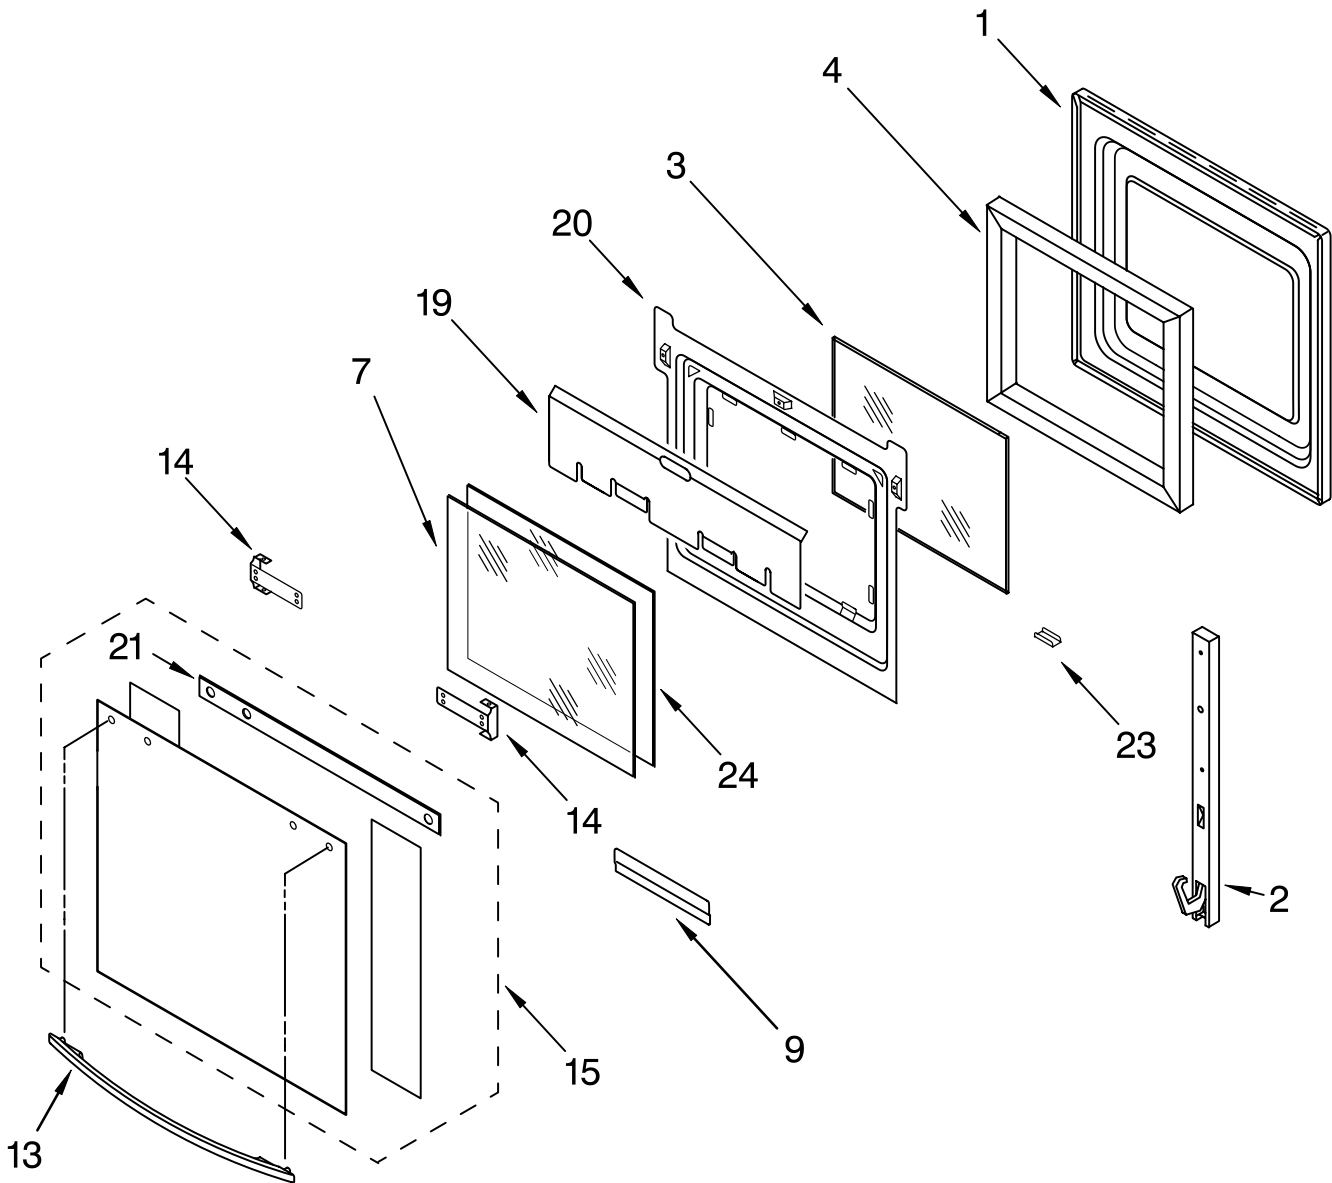

OVEN DOOR PARTS

For Models: RS675PXGB7, RS675PXGQ7, RS675PXGT7
(Black) (White) (Biscuit)

Illus. No. Part No. DESCRIPTION

NOTE: The screws and nuts required to attach a part are listed immediately following that part.

- 1 4451719 Door Liner
- 2 445525 Hinge, Door
  4449743 Screw
- 3 4449259 Glass, Inner
- 4 4451722 Insulation, Door
- 7 4449263 Glass, Inner (2)

Illus. No. Part No. DESCRIPTION

- 9 4451668 Retainer, Glass
  4449809 Screw
- 13 4448855 White
  4452860 Biscuit
  4448854 Black
- 14 4450813 Bracket, Handle
  4451040 Screw
- 15 4452066 White
  4452859 Biscuit
  4452065 Black

Illus. No. Part No. DESCRIPTION

- 19 4450362 Shield, Heat
  4449809 Screw
- 20 4451671 Retainer, Glass
  4449809 Screw
- 21 4451674 Seal, Door Top
- 23 4450864 White
  4452119 Biscuit
  4450863 Black
- 24 4455257 Glass, Inner

FOR ORDERING INFORMATION REFER TO PARTS PRICE LIST