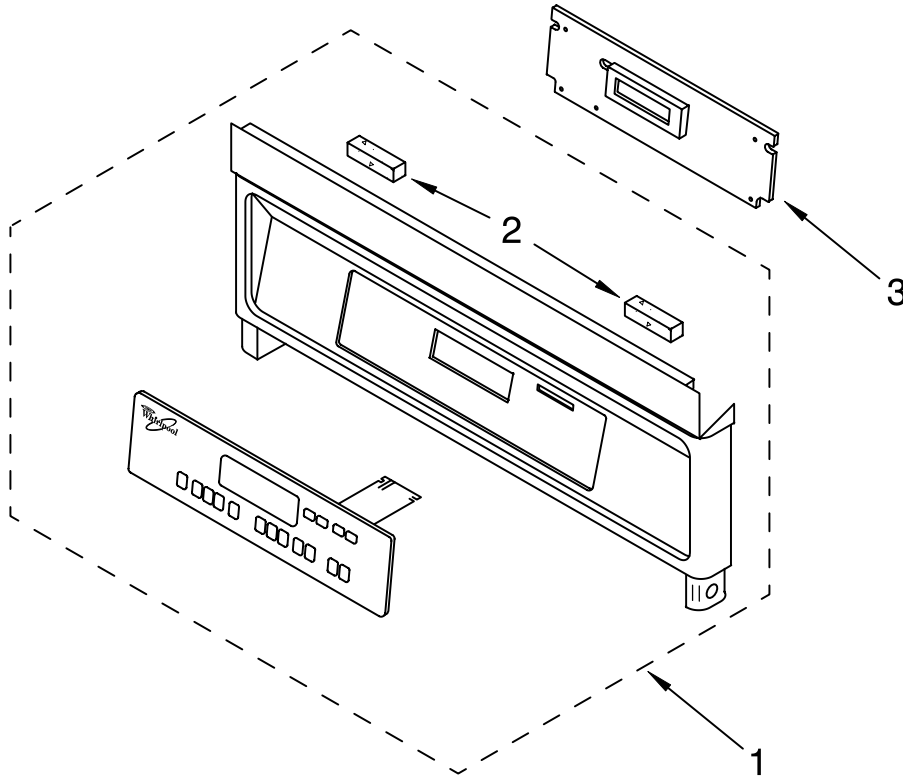

COOKTOP PARTS

For Models: RS610PXGW0, RS610PXGN0
(White) (Almond)

30" DROP-IN
ELECTRIC
STANDARD CLEAN
OVEN

Illus. No.	Part No.	DESCRIPTION
------------	----------	-------------

NOTE: The screws and nuts required to attach a part are listed immediately following that part.

2	3192459	Burner Box
4	3192454	Bracket, Mounting
5	3196537	Screw, 8-18 x 3/8
7	3192102	Trim, Extension
8		Cooktop
	3191168	White
	3191169	Almond
9	3195210	Clip, Receptacle
10	3191228	Panel, Control
11	3183956	Seal, Switch (4)
12		Switch, Infinite
	3191471	Use W/ 6" Surface (Blue Shaft)
	3191472	Use W/ 8" Surface (Silver Shaft)
13	3191491	Light, Indicator
14	3195917	Clip, Element
15	3400855	Screw, 8-32 x 1/4
17	4448444	Grommet
19		Drip Bowl
	3195208	6" (2)
	3195209	8" (2)
20		Element, Coil
	8053265	6" LF-RR
	8053267	8" RF-LR
21	3400843	Screw, 8-18 x 3/8
22	3196231	Knob, Control (4)
23	3192330	Bracket, Switch Mounting

FOR ORDERING INFORMATION REFER TO PARTS PRICE LIST

CONTROL PANEL PARTS

For Models: RS610PXGW0, RS610PXGN0
(White) (Almond)

Illus. No.	Part No.	DESCRIPTION
NOTE: The screws and nuts required to attach a part are listed immediately following that part.		
1	4451230	Control Panel Assy. W/Membrane Switch
	3149333	Screw
	4159465	Screw