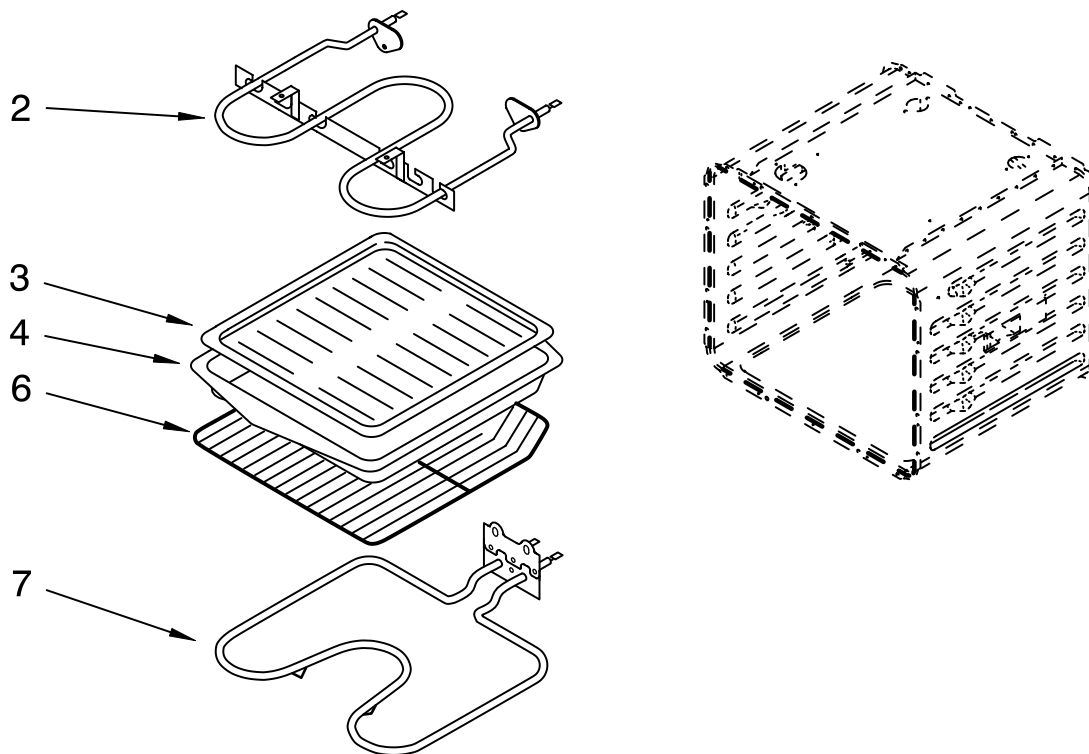

Illus. No.	Part No.	DESCRIPTION
------------	----------	-------------

- | | | |
|----|---------|------------------|
| 6 | 4451674 | Seal, Top |
| 8 | 4452065 | Assy, Door Glass |
| 9 | 4448854 | Handle, Door |
| 10 | 4450863 | Retainer, Glass |
| | 4449743 | Screw (2) |

FOR ORDERING INFORMATION REFER TO PARTS PRICE LIST

INTERNAL OVEN PARTS

For Models: RS610PXGW0, RS610PXGN0

(White)

(Almond)

Illus. No.	Part No.	DESCRIPTION
2	4452154	Element, Broil
	4449154	Screw
3	3147563	Grill, Broiler
4	3147845	Pan, Broiler
6	4448717	Rack, Oven
7	4452153	Element, Bake
	4449154	Screw