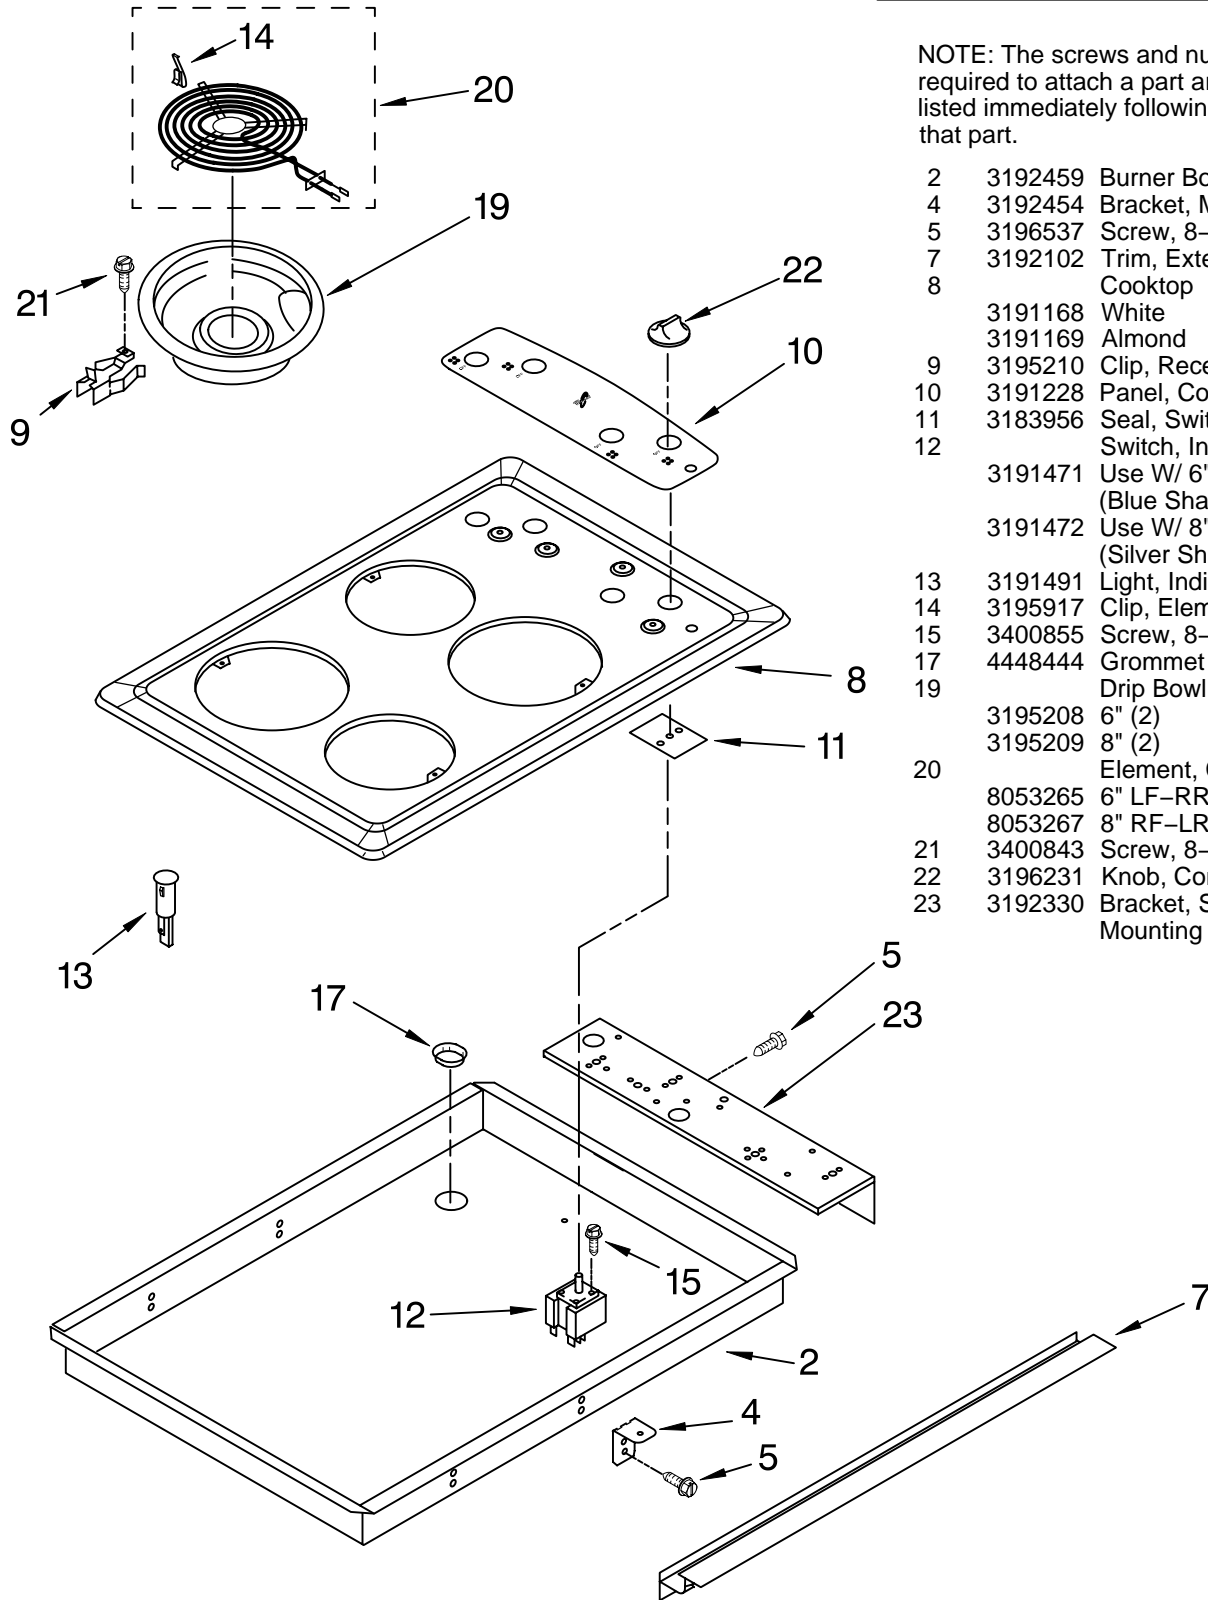

COOKTOP PARTS

For Models: RS610PXGW0, RS610PXGN0
(White) (Almond)

30" DROP-IN
ELECTRIC
STANDARD CLEAN
OVEN

Illus. No.	Part No.	DESCRIPTION
------------	----------	-------------

NOTE: The screws and nuts required to attach a part are listed immediately following that part.

2	3192459	Burner Box
4	3192454	Bracket, Mounting
5	3196537	Screw, 8-18 x 3/8
7	3192102	Trim, Extension
8		Cooktop
	3191168	White
	3191169	Almond
9	3195210	Clip, Receptacle
10	3191228	Panel, Control
11	3183956	Seal, Switch (4)
12		Switch, Infinite
	3191471	Use W/ 6" Surface (Blue Shaft)
	3191472	Use W/ 8" Surface (Silver Shaft)
13	3191491	Light, Indicator
14	3195917	Clip, Element
15	3400855	Screw, 8-32 x 1/4
17	4448444	Grommet
19		Drip Bowl
	3195208	6" (2)
	3195209	8" (2)
20		Element, Coil
	8053265	6" LF-RR
	8053267	8" RF-LR
21	3400843	Screw, 8-18 x 3/8
22	3196231	Knob, Control (4)
23	3192330	Bracket, Switch Mounting

FOR ORDERING INFORMATION REFER TO PARTS PRICE LIST

CONTROL PANEL PARTS

For Models: RS610PXGW0, RS610PXGN0
(White) (Almond)

Illus. No.	Part No.	DESCRIPTION
NOTE: The screws and nuts required to attach a part are listed immediately following that part.		
1	4451230	Control Panel Assy. W/Membrane Switch
	3149333	Screw
	4159465	Screw

Illus. No.	Part No.	DESCRIPTION
NOTE: The screws and nuts required to attach a part are listed immediately following that part.		
1		Trim, Side
	4450844	RH Black
	4450847	LH Black
	4449747	Screw
4	4448520	Bumper, Door
7	4452237	Top, Chassis
	4449809	Screw
9	4452159	Tube, Vent
	3196176	Screw
10	4451664	Fan & Bracket Assy
	4449809	Screw
11	4452368	Oven Light Assy
12	4452166	Bulb, Light
13	4452165	Lens, Light
14	4451740	Frame, Front
	4449040	Screw
	4450118	Nut