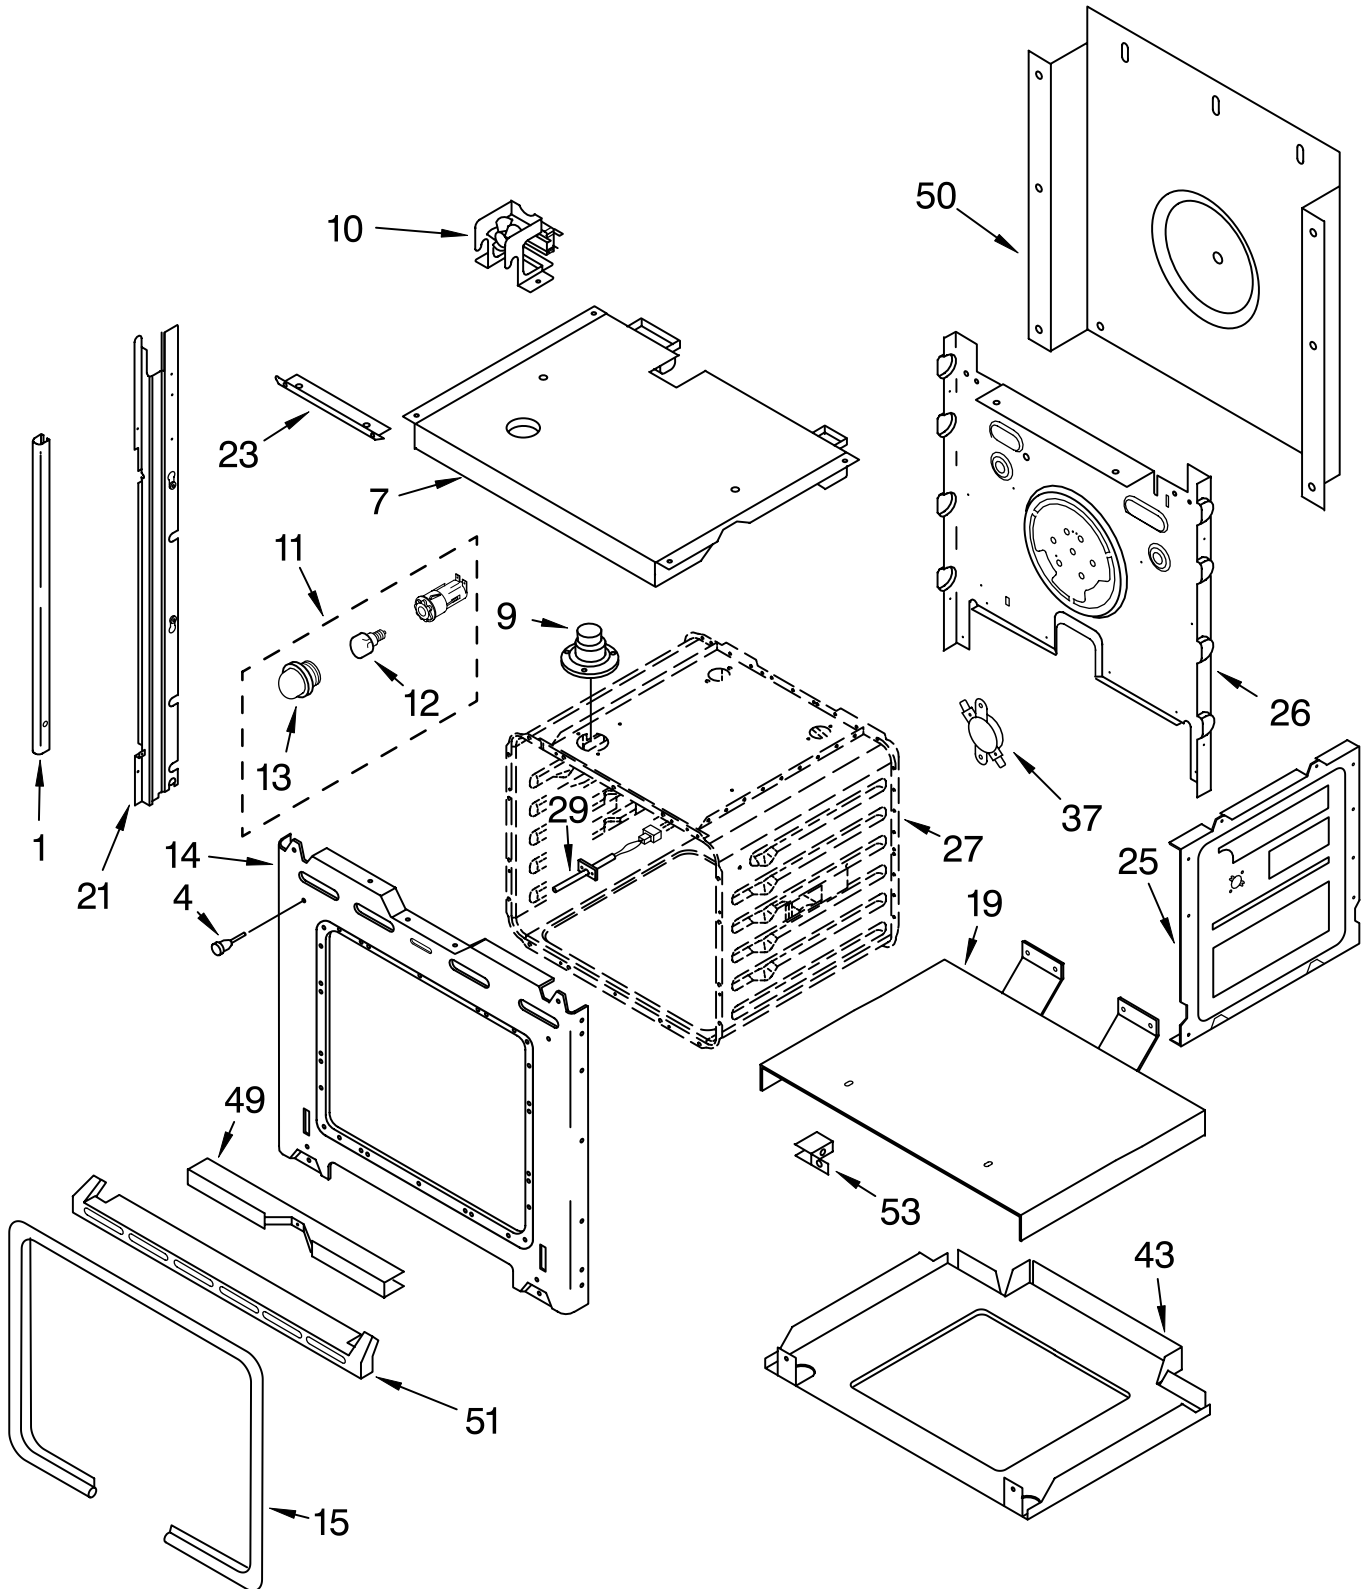

OVEN PARTS

For Models: RS610PXGW0, RS610PXGN0
(White) (Almond)

FOR ORDERING INFORMATION REFER TO PARTS PRICE LIST

OVEN PARTS

For Models: RS610PXGW0, RS610PXGN0
(White) (Almond)

Illus. No.	Part No.	DESCRIPTION
NOTE: The screws and nuts required to attach a part are listed immediately following that part.		
1		Trim, Side
	4450844	RH Black
	4450847	LH Black
	4449747	Screw
4	4448520	Bumper, Door
7	4452237	Top, Chassis
	4449809	Screw
9	4452159	Tube, Vent
	3196176	Screw
10	4451664	Fan & Bracket Assy
	4449809	Screw
11	4452368	Oven Light Assy
12	4452166	Bulb, Light
13	4452165	Lens, Light
14	4451740	Frame, Front
	4449040	Screw
	4450118	Nut

Illus. No.	Part No.	DESCRIPTION
15	4450493	Gasket, Door
19	4451478	Support, Insulation
	4449809	Screw
21		Rail, Side
	4450579	Right Side
	4450580	Left Side
	4448444	Grommet
	4449154	Screw
23	4450051	Deflector
	4449154	Screw
25	4454691	Side, Chassis (R.H. & L.H.)
	4449809	Screw
26	4452234	Back, Chassis
	4449809	Screw
27		Liner, Oven (Not serviceable)
29	4451665	Sensor
	4449154	Screw
37	4451354	Fuse – Thermal
	4449809	Screw

Illus. No.	Part No.	DESCRIPTION
43	4451398	Base, Chassis
	4449154	Screw
49	4448933	Retainer
	4449154	Screw
50	4451747	Cover, Back
	4449809	Screw
51	4448477	Trim, Bottom
53	4449845	Support, Bracket
	4449154	Screw

**FOLLOWING PARTS
NOT ILLUSTRATED**

INSULATION

4449316	Insulation, Wrap
4450365	Insulation, Back