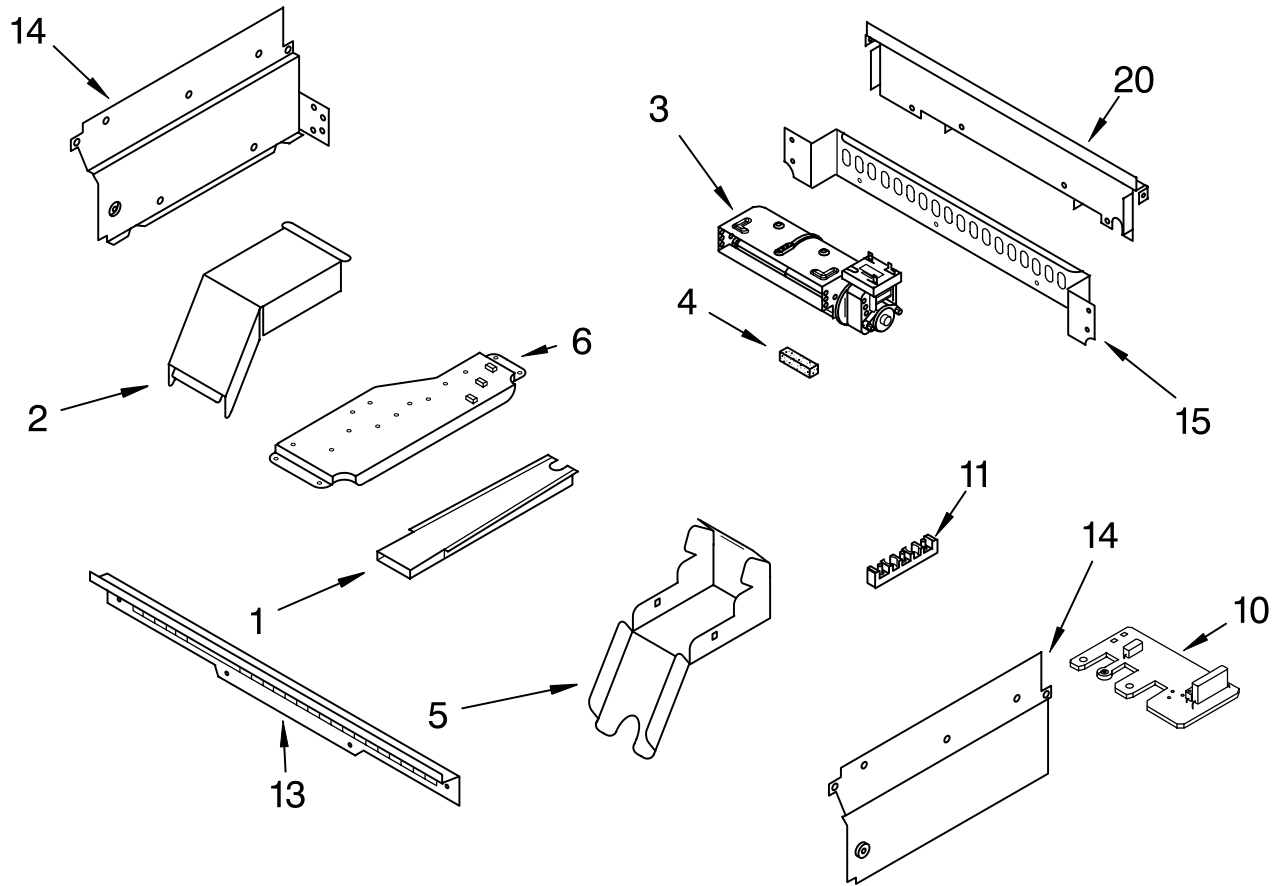

TOP VENTING PARTS

For Models:RS675PXGB14, RS675PXGQ14, RS675PXGT14
(Black) (White) (Biscuit)

Illus. No.	Part No.	DESCRIPTION	Illus. No.	Part No.	DESCRIPTION	Illus. No.	Part No.	DESCRIPTION
1	4451759	Vent, Exhaust	10	4451985	Suppressor	14		Side, Control Compt.
	4449040	Screw, 8-18 x 3/8	11	4449868	Block, Terminal		3191832	Right
2	4455178	Elbow, Vent Top		3400080	Screw		3191833	Left
3	4457289	Blower, 65MM	13	4448549	Vent, (Control Panel)		4449809	Screw
4	4451758	Block, Foam		4450038	Screw	15	9759135	Back, Control
5	4455177	Elbow, Vent Bottom					4449809	Screw
6	4451761	Plate, Service				20	3191842	Cover, Rear

FOR ORDERING INFORMATION REFER TO PARTS PRICE LIST