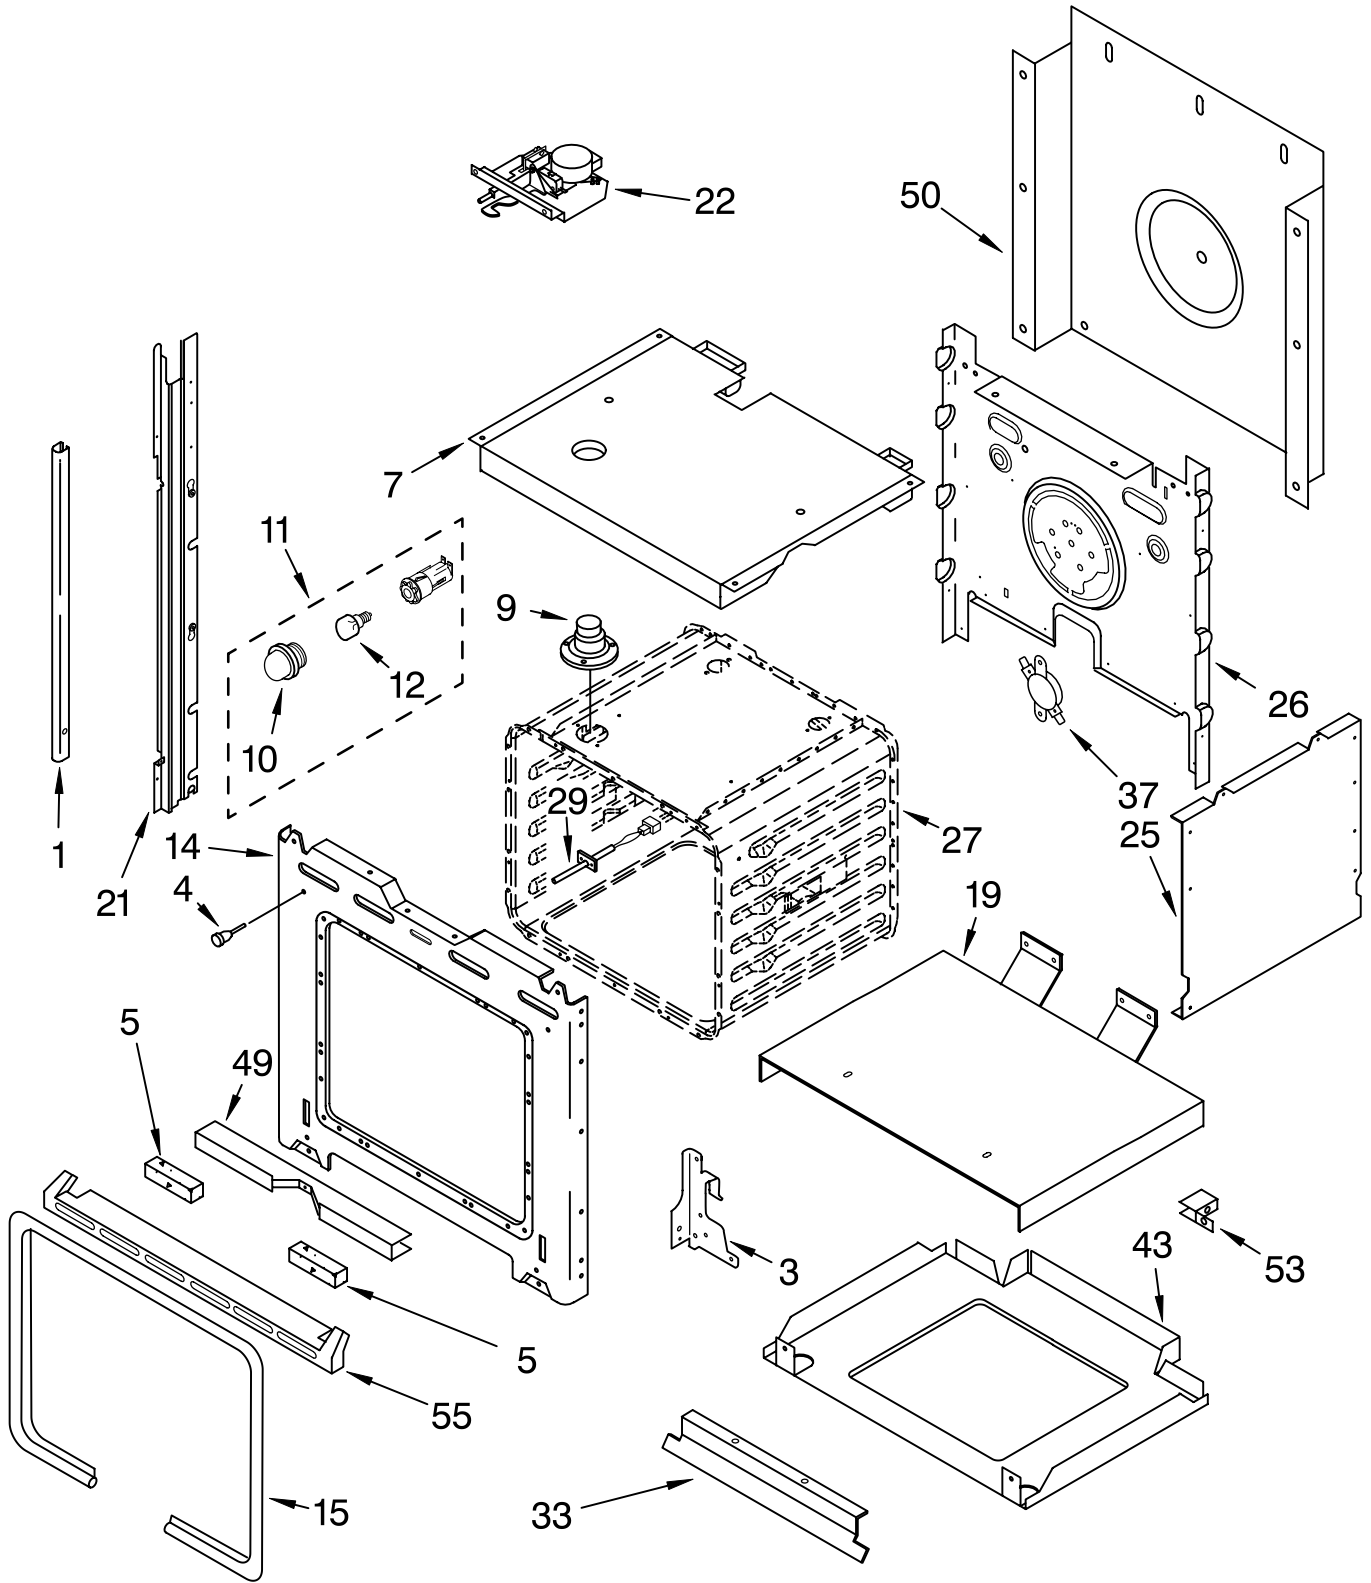

OVEN PARTS

For Models: RS675PXGB14, RS675PXGQ14, RS675PXGT14
(Black) (White) (Biscuit)

FOR ORDERING INFORMATION REFER TO PARTS PRICE LIST