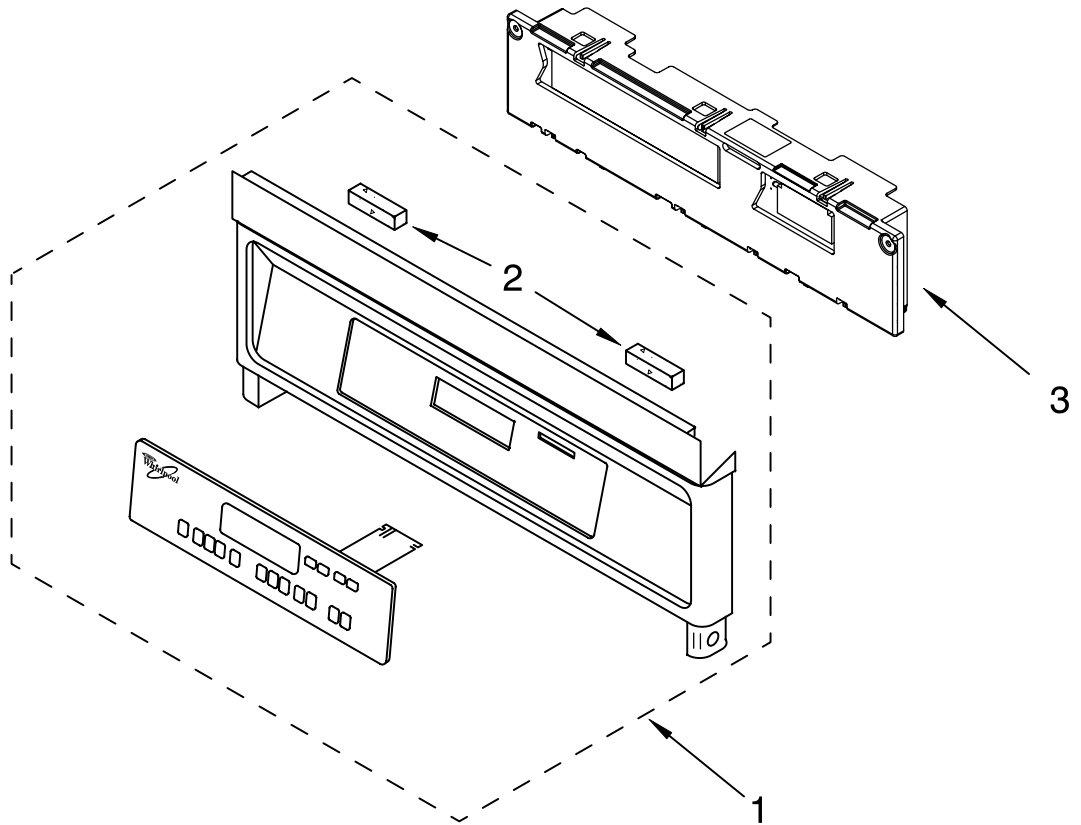

COOKTOP PARTS

For Models: RS675PXGB14, RS675PXGQ14, RS675PXGT14
(Black) (White) (Biscuit)

30" DROP-IN
ELECTRIC OVEN
SELF CLEAN

Illus. No.	Part No.	DESCRIPTION
1	8300649	Literature Parts Installation Instructions
	8300666	Use & Care Guide
	8302072	Tech Sheet
	3191638	Safe Cooking Tips
2	3192459	Burner Box
3	3192330	Bracket, Mounting
	3177991	Screw
4		Cooktop
	8284709	Biscuit
	3191168	White
	3191167	Black
5	3192575	Clip, Mtg. (4)
	3400843	Screw
6		Panel, Control
	8284707	Biscuit
	3191229	White
	3191228	Black
7		Switch, Infinite
	3191471	Use W/6" Surface (Blue Shaft)
	3191473	Use W/8" Surface (Red Shaft)
	3400855	Screw, 8-32 x 1/4
8	4456181	Light, Indicator
11		Pan, Surface
	3195208	6" Pan
	3195209	8" Pan
12		Element, Surface
	8053266	6" Burner
	8053268	8" Burner
14		Knob, Control
	3196232	White
	8272506	Biscuit
	3196231	Black
15	3183956	Seal, Switch Shaft (4)
18		Trim, Extension
	3192103	White
	8300518	Biscuit
	3192102	Black
19	3195917	Clip, Element

FOR ORDERING INFORMATION REFER TO PARTS PRICE LIST

CONTROL PANEL PARTS

For Models:RS675PXGB14, RS675PXGQ14, RS675PXGT14
(Black) (White) (Biscuit)

Illus. No.	Part No.	DESCRIPTION
1		Control Panel Assy.
	4456311	White
	4456309	Biscuit
	4456312	Black
		W/Membrane Switch
2	3400832	Screw
	4451034	Gasket, Control Panel
3	8301919	Assy, Control
	4449745	Screw