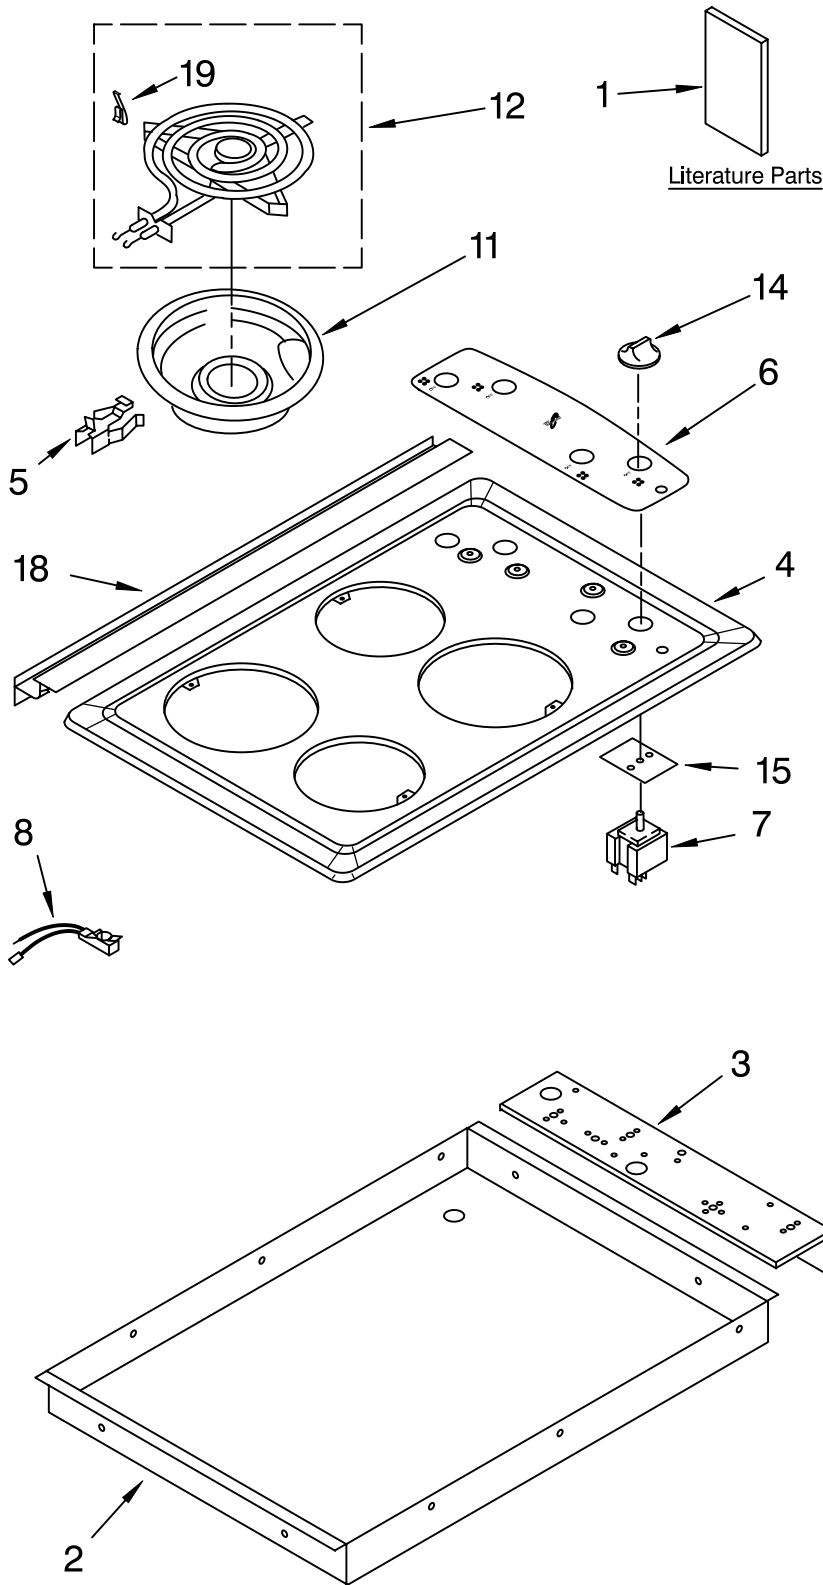

COOKTOP PARTS

For Models: RS675PXGB14, RS675PXGQ14, RS675PXGT14
(Black) (White) (Biscuit)

30" DROP-IN
ELECTRIC OVEN
SELF CLEAN

Illus. No.	Part No.	DESCRIPTION
1	8300649	Literature Parts Installation Instructions
	8300666	Use & Care Guide
	8302072	Tech Sheet
	3191638	Safe Cooking Tips
2	3192459	Burner Box
3	3192330	Bracket, Mounting
	3177991	Screw
4		Cooktop
	8284709	Biscuit
	3191168	White
	3191167	Black
5	3192575	Clip, Mtg. (4)
	3400843	Screw
6		Panel, Control
	8284707	Biscuit
	3191229	White
	3191228	Black
7		Switch, Infinite
	3191471	Use W/6" Surface (Blue Shaft)
	3191473	Use W/8" Surface (Red Shaft)
	3400855	Screw, 8-32 x 1/4
8	4456181	Light, Indicator
11		Pan, Surface
	3195208	6" Pan
	3195209	8" Pan
12		Element, Surface
	8053266	6" Burner
	8053268	8" Burner
14		Knob, Control
	3196232	White
	8272506	Biscuit
	3196231	Black
15	3183956	Seal, Switch Shaft (4)
18		Trim, Extension
	3192103	White
	8300518	Biscuit
	3192102	Black
19	3195917	Clip, Element

FOR ORDERING INFORMATION REFER TO PARTS PRICE LIST

CONTROL PANEL PARTS

For Models:RS675PXGB14, RS675PXGQ14, RS675PXGT14
(Black) (White) (Biscuit)

Illus. No.	Part No.	DESCRIPTION
1		Control Panel Assy.
	4456311	White
	4456309	Biscuit
	4456312	Black
		W/Membrane Switch
2	3400832	Screw
	4451034	Gasket, Control Panel
3	8301919	Assy, Control
	4449745	Screw