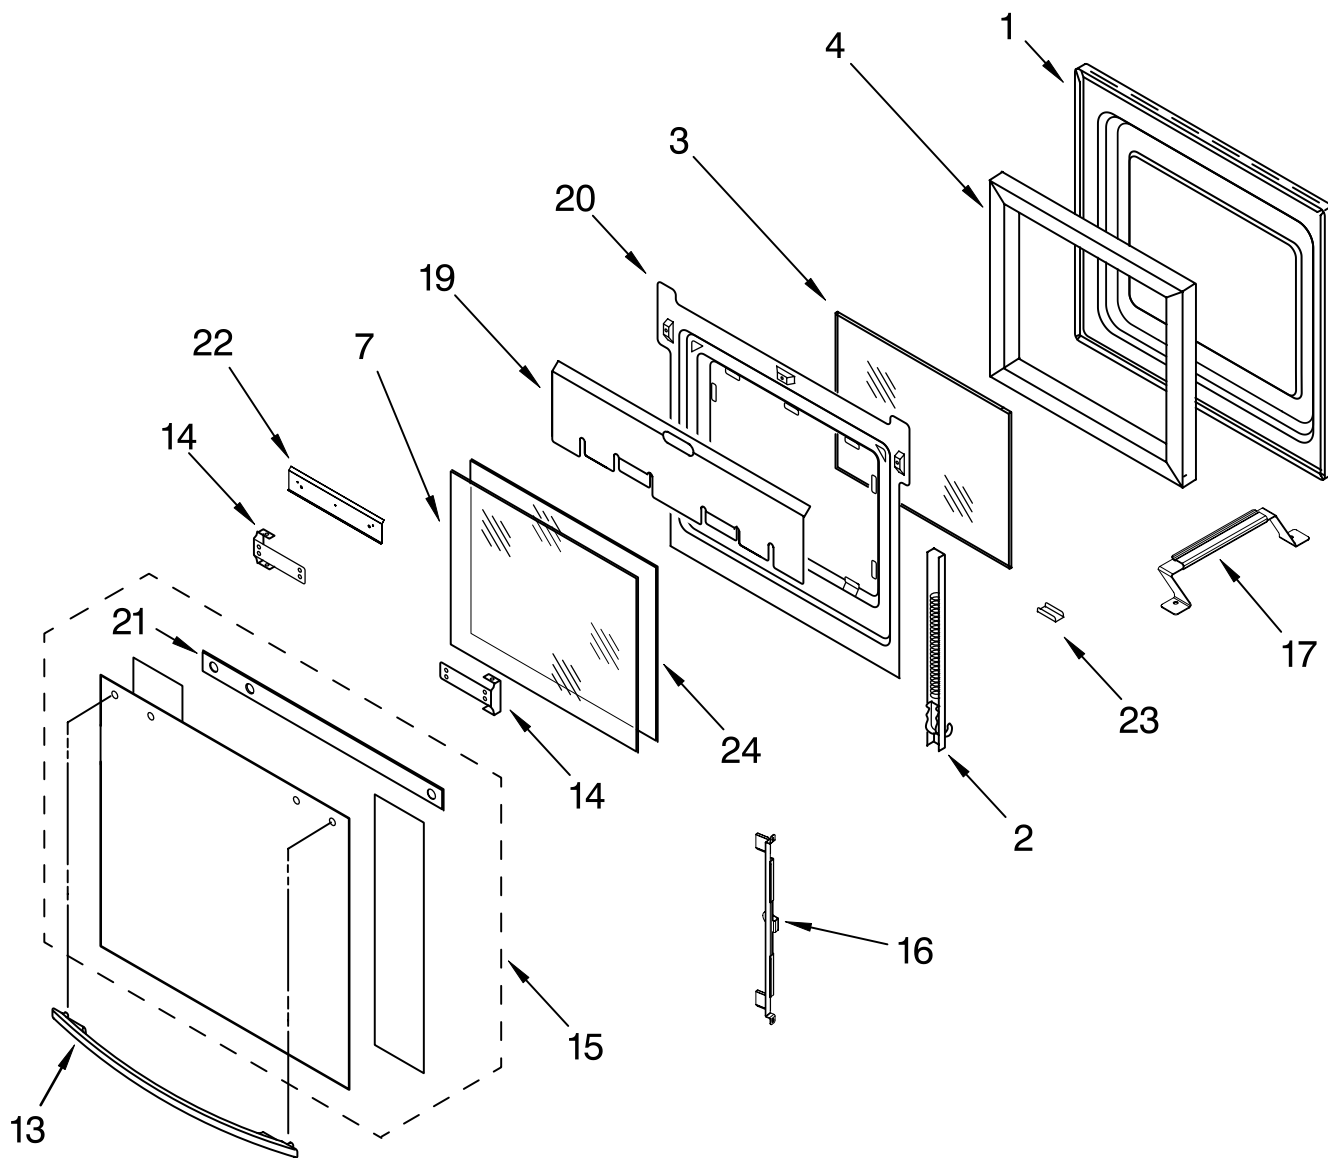

OVEN DOOR PARTS

For Models: RS675PXGB14, RS675PXGQ14, RS675PXGT14
(Black) (White) (Biscuit)

Illus. No.	Part No.	DESCRIPTION
1	4457127	Door Liner
2	8300571	Hinge, Door R.Side
	8300572	L.Side
	4449743	Screw
3	4449259	Glass, Inner
4	4451722	Insulation, Door
7	9759225	Glass, Inner
13	4448855	Door Handle White
	4452860	Biscuit
	4448854	Black

Illus. No.	Part No.	DESCRIPTION
14	4450813	Bracket, Handle
	4451040	Screw
15	8300899	Door Assembly, Glass White
	8300894	Biscuit
	8300903	Black
16	9759229	Bracket(2nd Glass)
17	9759230	Bracket(3rd Glass)

Illus. No.	Part No.	DESCRIPTION
19	4457103	Shield, Heat
	4449809	Screw
20	4457132	Retainer, Glass
	4449809	Screw
21	8300820	Seal, Door Top
22	4457114	Shield, Heat (Btm)
23	4450864	Retainer, Clip White
	4452119	Biscuit
	4450863	Black
24	9759228	Glass, Inner

FOR ORDERING INFORMATION REFER TO PARTS PRICE LIST