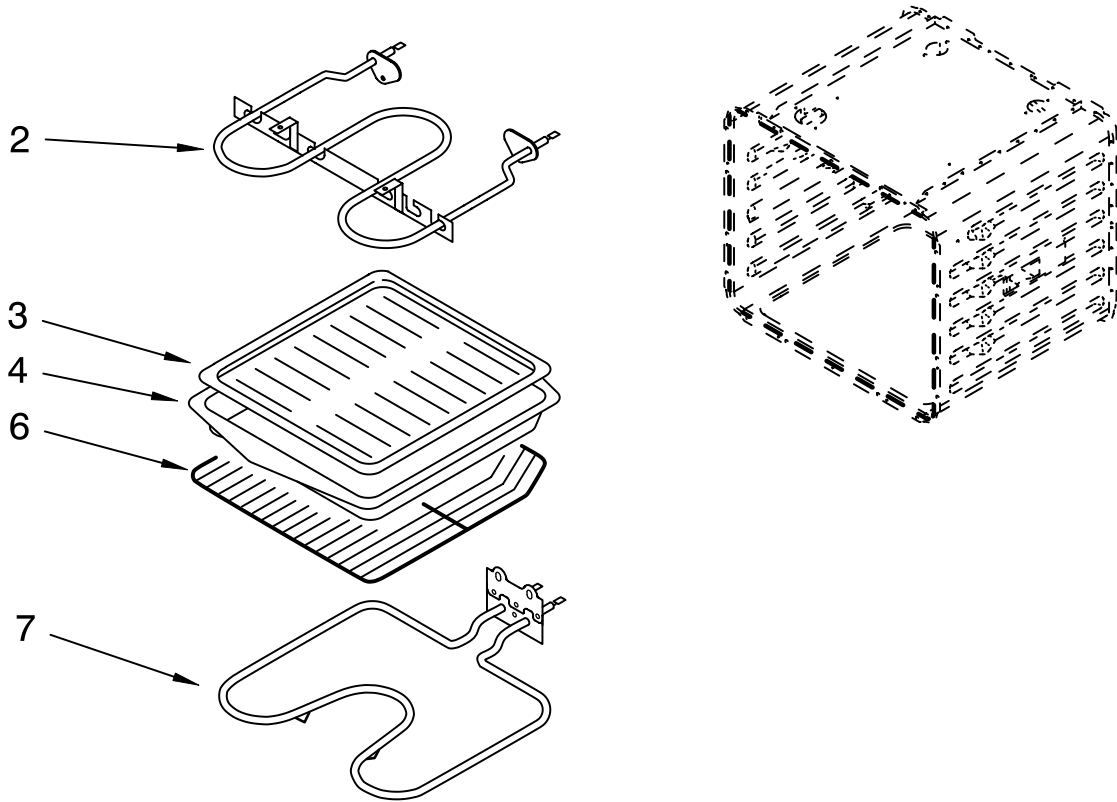

INTERNAL OVEN PARTS

For Models: RS675PXGB14, RS675PXGQ14, RS675PXGT14
(Black) (White) (Biscuit)

Illus. No.	Part No.	DESCRIPTION
2	4456103	Element, Broil
	4449154	Screw
3	4457277	Grill, Broiler
4	4457276	Pan, Broiler
6	4448717	Rack, Oven
	9759322	Pad, Rack
7	4452153	Element, Bake
	4449154	Screw

FOR ORDERING INFORMATION REFER TO PARTS PRICE LIST