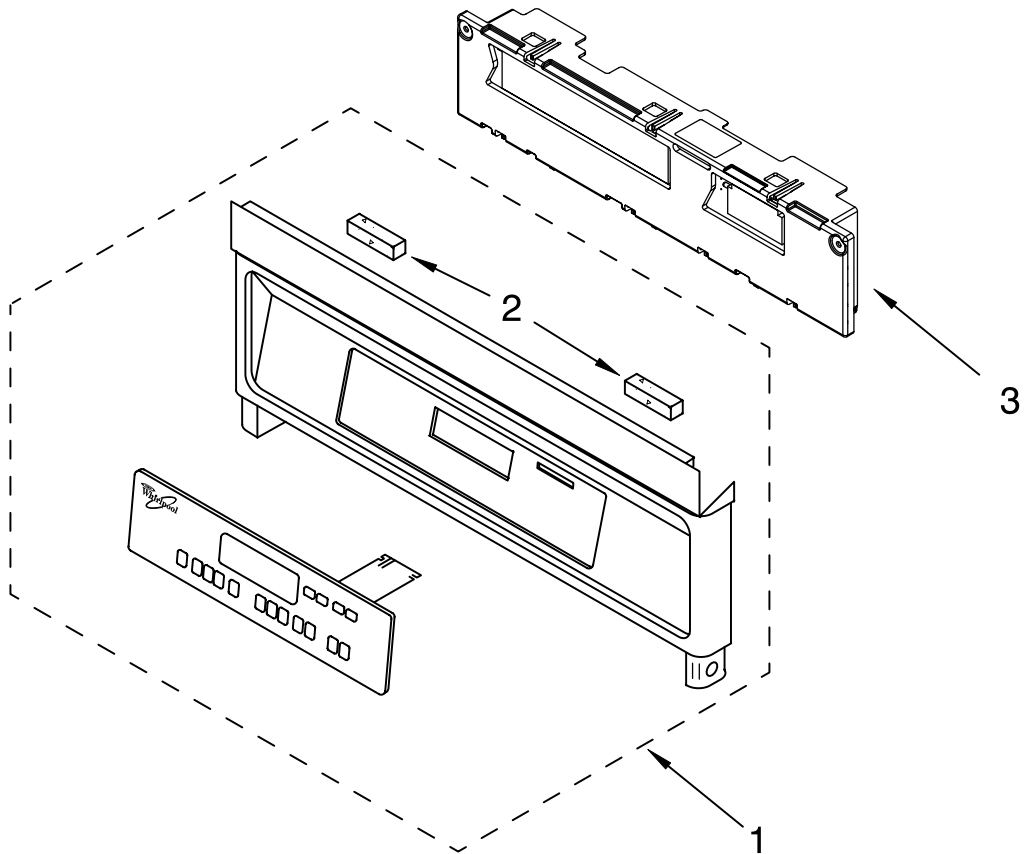

CONTROL PANEL PARTS

For Models:RS610PXGW10,RS610PXGV10
(White) (Black on Biscuit)

Illus. No.	Part No.	DESCRIPTION

NOTE: The screws and nuts required to attach a part are listed immediately following that part.

1	4456313	Control Panel Assy. W/Membrane Switch
	4449745	Screw
	3400832	Screw
2	4451034	Gasket, Control Panel
3	8301919	Assy, Control
	4449745	Screw

FOR ORDERING INFORMATION REFER TO PARTS PRICE LIST