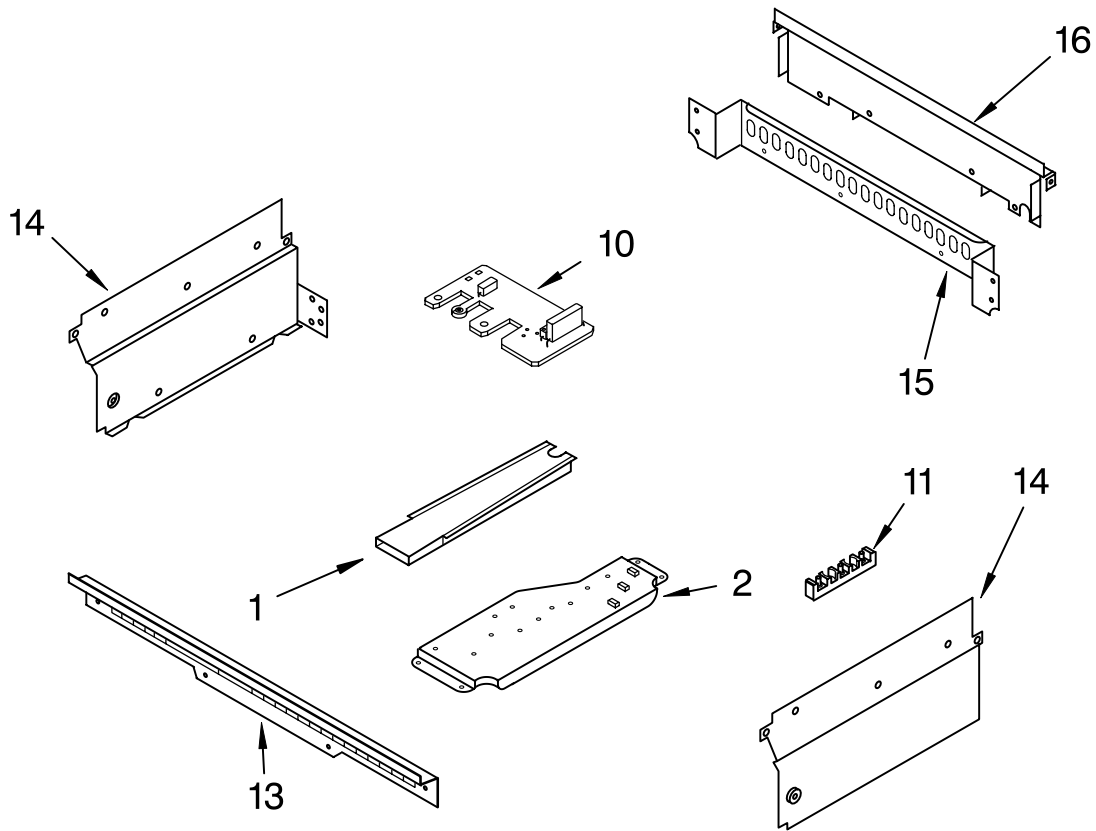

FOR ORDERING INFORMATION REFER TO PARTS PRICE LIST

INTERNAL OVEN PARTS

For Models:RS610PXGW10,RS610PXGV10
(White) (Black on Biscuit)

Illus. No.	Part No.	DESCRIPTION
2	4456103	Element, Broil
	4449154	Screw
3	3147563	Grill, Broiler
4	3147845	Pan, Broiler
6	4448717	Rack, Oven
7	4452153	Element, Bake
	4449154	Screw

FOR ORDERING INFORMATION REFER TO PARTS PRICE LIST

TOP VENTING PARTS

For Models: RS610PXGW10, RS610PXGV10
(White) (Black on Biscuit)

Illus. No.	Part No.	DESCRIPTION
------------	----------	-------------

NOTE: The screws and nuts required to attach a part are listed immediately following that part.