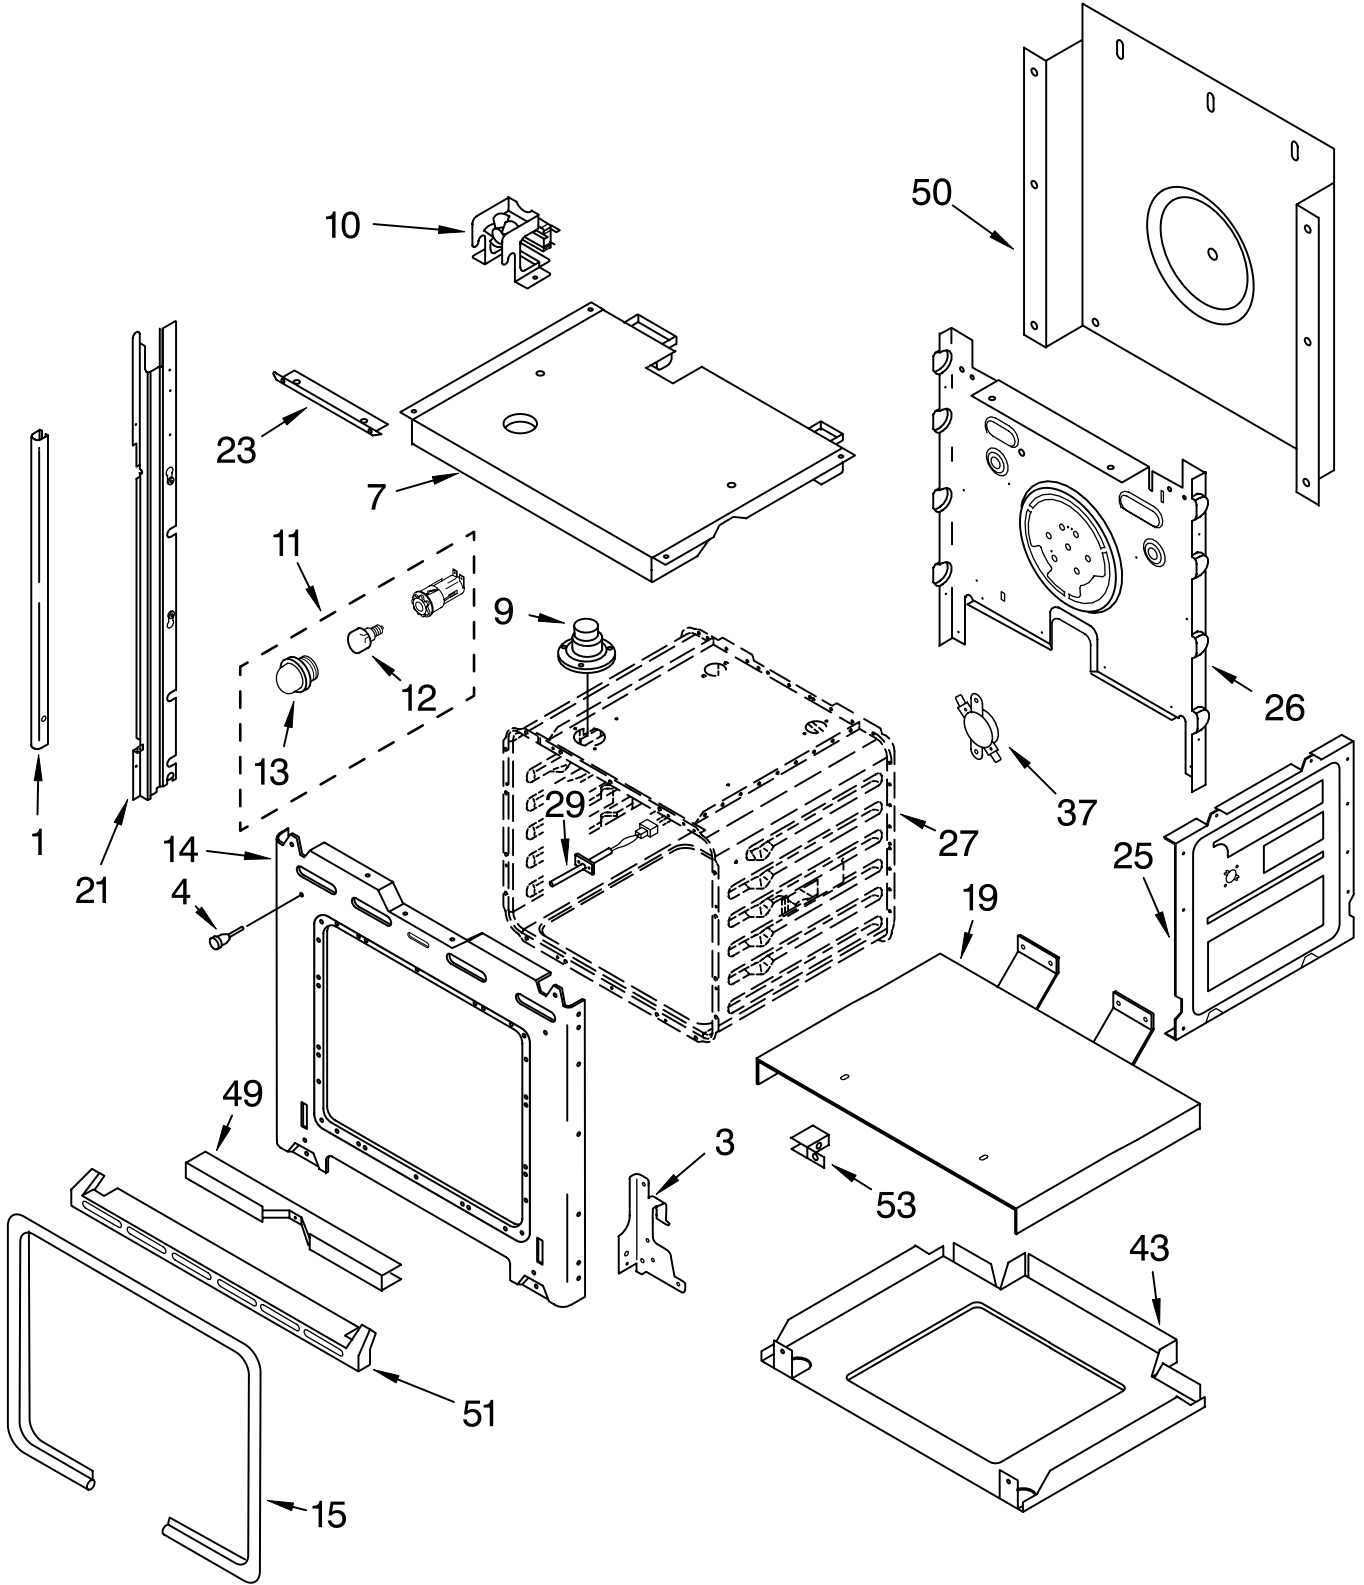

OVEN PARTS

For Models:RS610PXGW10,RS610PXGV10
(White) (Black on Biscuit)

FOR ORDERING INFORMATION REFER TO PARTS PRICE LIST