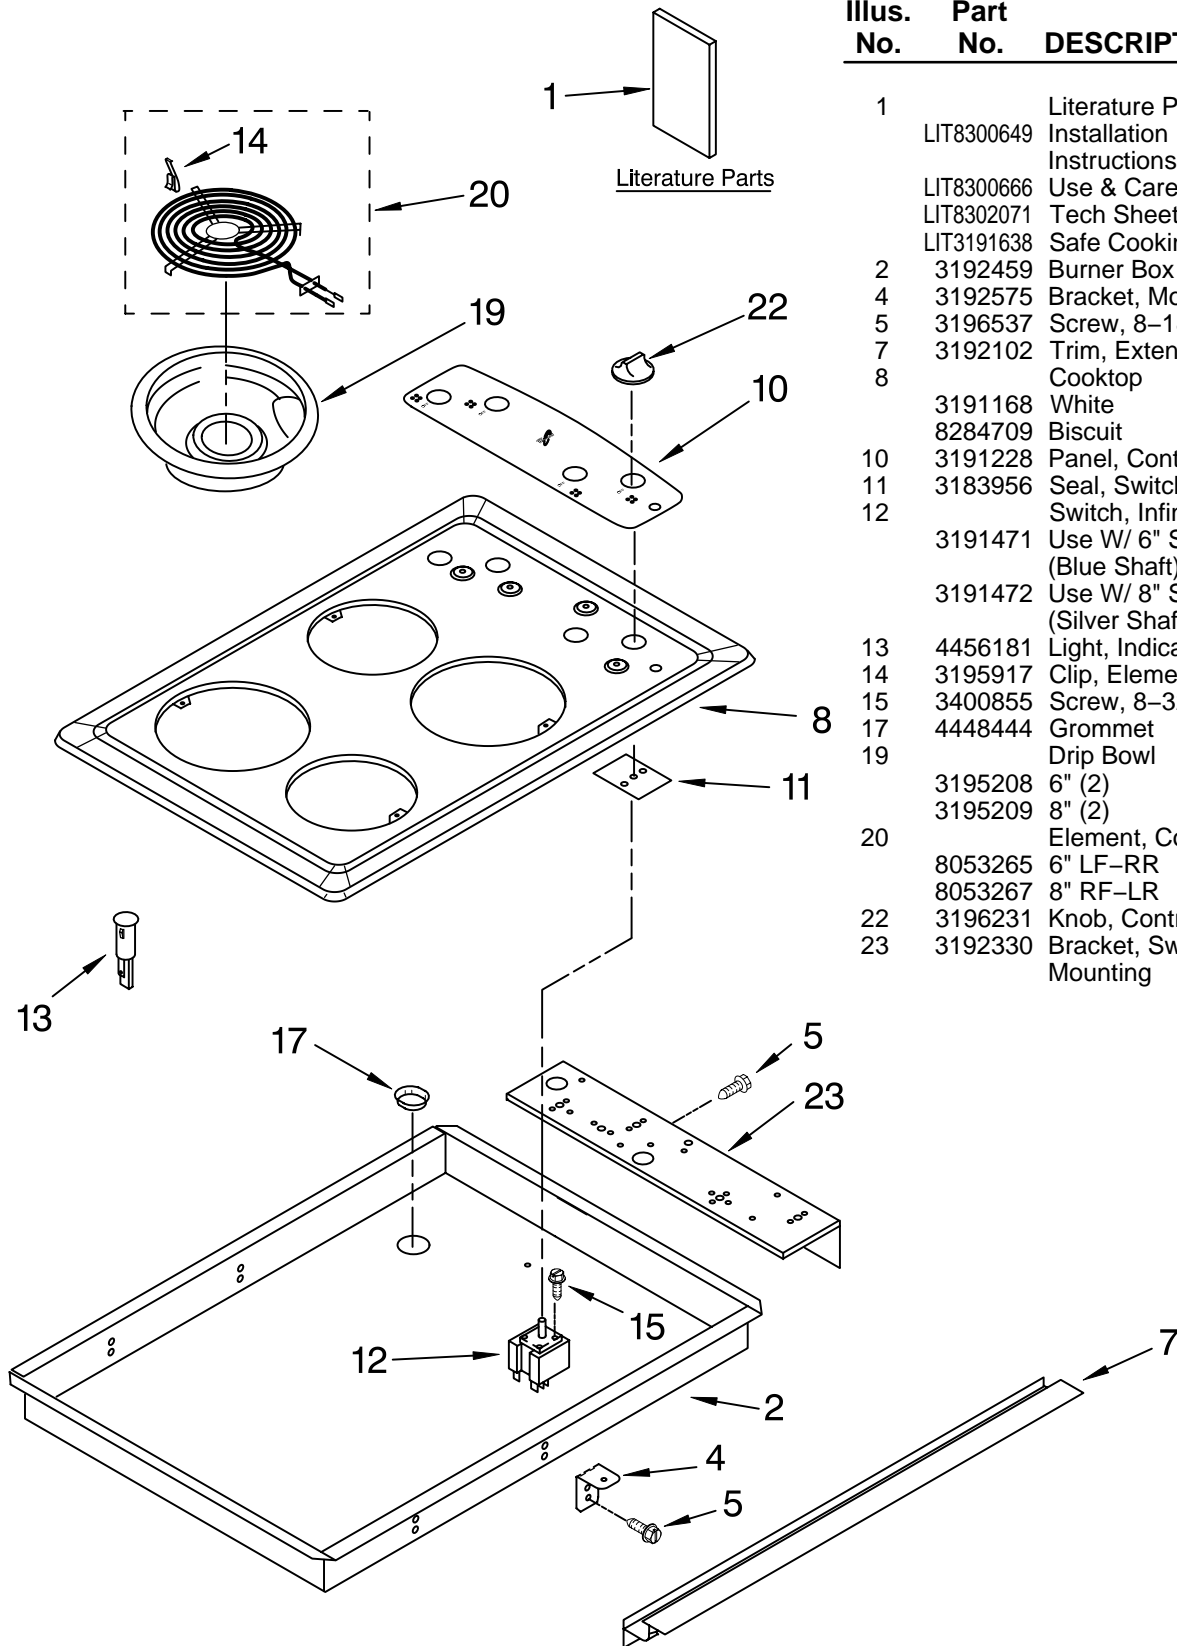

COOKTOP PARTS

For Models:RS610PXGW10,RS610PXGV10
(White) (Black on Biscuit)

30" DROP-IN
ELECTRIC
STANDARD CLEAN
OVEN

Illus. No.	Part No.	DESCRIPTION
1	LIT8300649	Literature Parts Installation Instructions
	LIT8300666	Use & Care Guide
	LIT8302071	Tech Sheet
	LIT3191638	Safe Cooking Tips
2	3192459	Burner Box
4	3192575	Bracket, Mounting
5	3196537	Screw, 8-18 x 3/8
7	3192102	Trim, Extension
8		Cooktop
	3191168	White
	8284709	Biscuit
10	3191228	Panel, Control
11	3183956	Seal, Switch (4)
12		Switch, Infinite
	3191471	Use W/ 6" Surface (Blue Shaft)
	3191472	Use W/ 8" Surface (Silver Shaft)
13	4456181	Light, Indicator
14	3195917	Clip, Element
15	3400855	Screw, 8-32 x 1/4
17	4448444	Grommet
19		Drip Bowl
	3195208	6" (2)
	3195209	8" (2)
20		Element, Coil
	8053265	6" LF-RR
	8053267	8" RF-LR
22	3196231	Knob, Control (4)
23	3192330	Bracket, Switch Mounting

FOR ORDERING INFORMATION REFER TO PARTS PRICE LIST

CONTROL PANEL PARTS

For Models:RS610PXGW10,RS610PXGV10
(White) (Black on Biscuit)

Illus. No.	Part No.	DESCRIPTION
-------------------	-----------------	--------------------

NOTE: The screws and nuts required to attach a part are listed immediately following that part.

- | | | |
|---|---------|--|
| 1 | 4456313 | Control Panel Assy.
W/Membrane Switch |
| | 4449745 | Screw |
| | 3400832 | Screw |
| 2 | 4451034 | Gasket,
Control Panel |
| 3 | 8301919 | Assy, Control |
| | 4449745 | Screw |