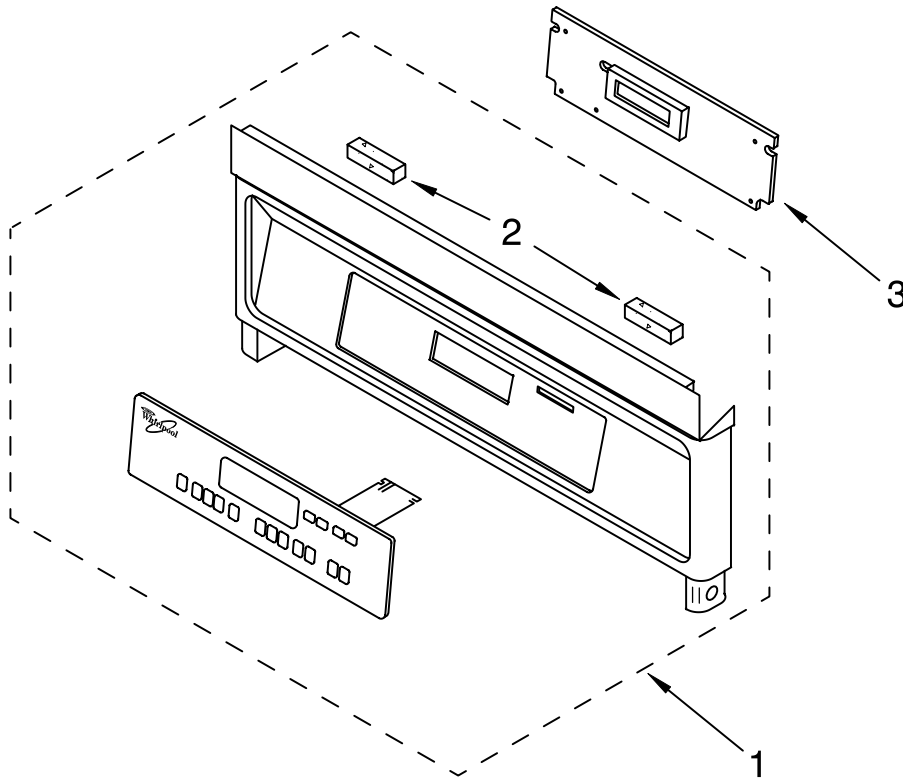

CONTROL PANEL PARTS

For Models:RS610PXGW7, RS610PXGV7
(White) (Black on Biscuit)

Illus.	Part	
No.	No.	DESCRIPTION

NOTE: The screws and nuts required to attach a part are listed immediately following that part.

1	4452843	Control Panel Assy. W/Membrane Switch
	4449745	Screw
	3400832	Screw
2	4451034	Gasket, Control Panel
3	4452900	Microcomputer
	4449745	Screw

FOR ORDERING INFORMATION REFER TO PARTS PRICE LIST