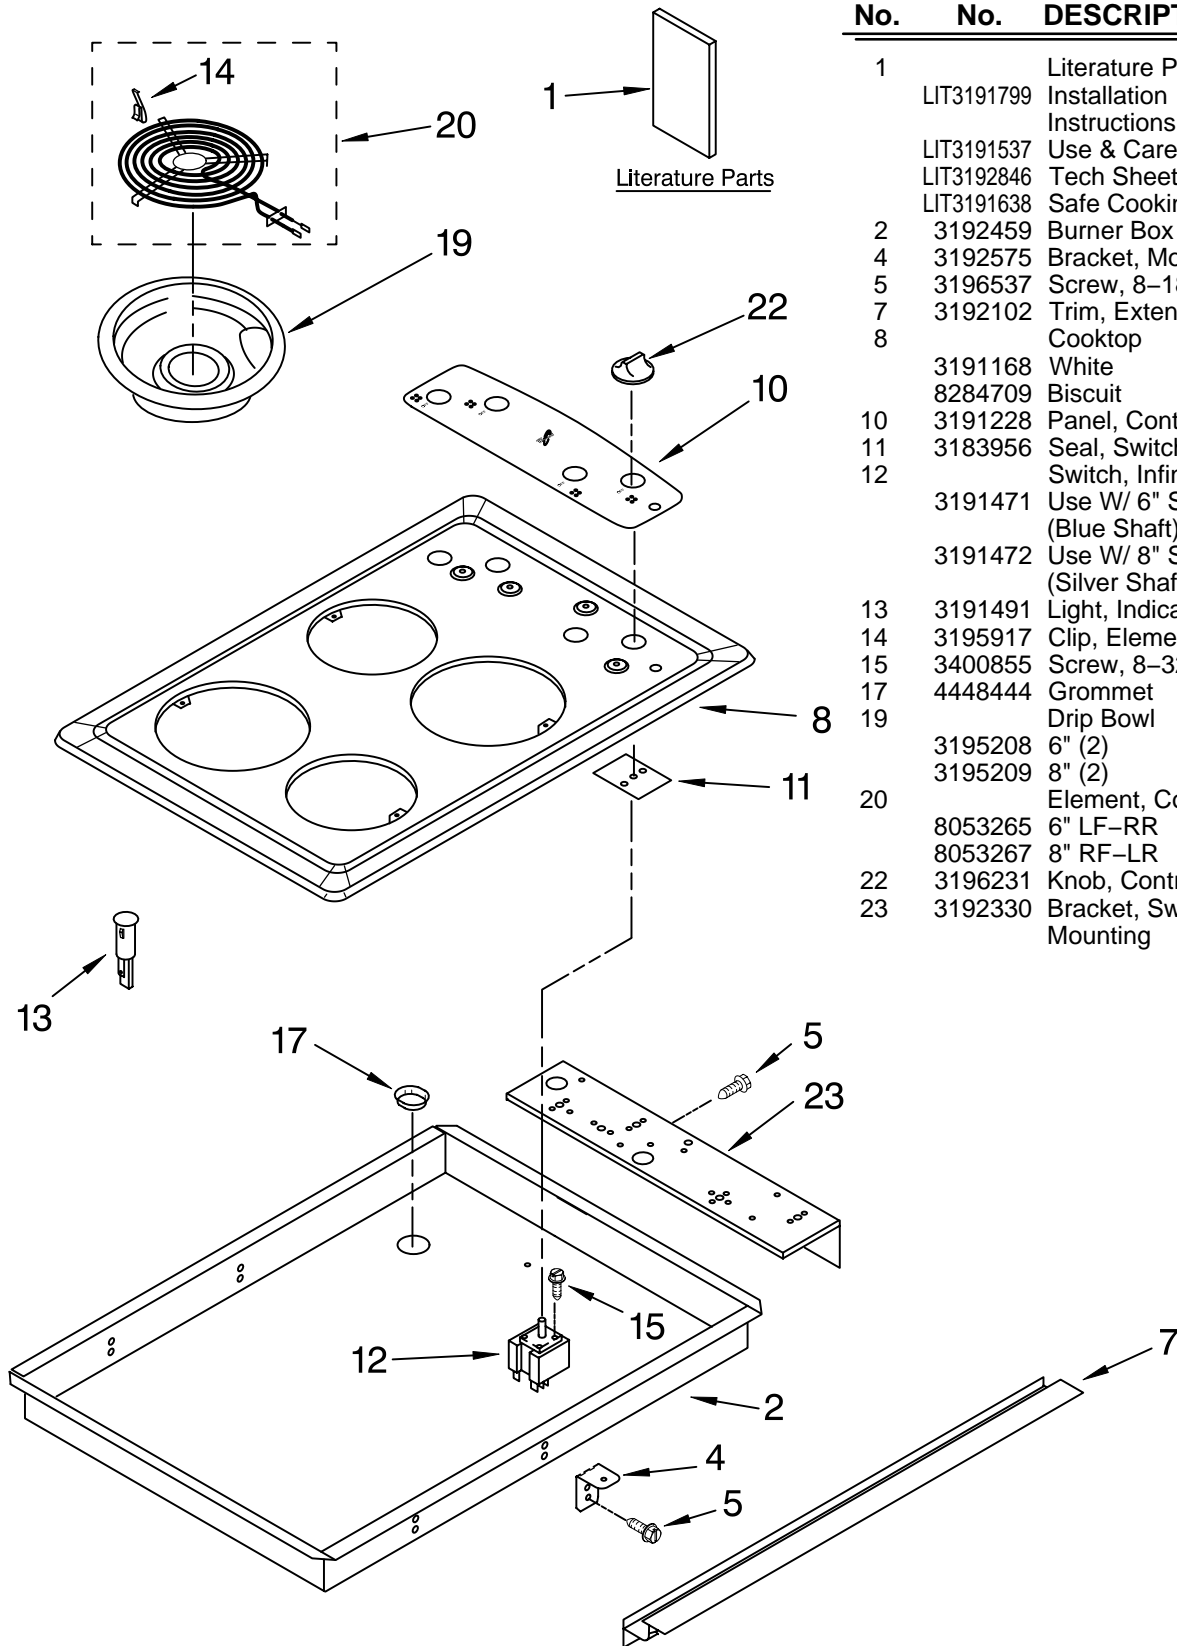

# COOKTOP PARTS

For Models:RS610PXGW7, RS610PXGV7  
(White) (Black on Biscuit)

30" DROP-IN  
ELECTRIC  
STANDARD CLEAN  
OVEN

Illus. No.	Part No.	DESCRIPTION
1	LIT3191799	Literature Parts
	LIT3191537	Installation Instructions
	LIT3192846	Use & Care Guide
	LIT3191638	Tech Sheet
	LIT3191638	Safe Cooking Tips
2	3192459	Burner Box
4	3192575	Bracket, Mounting
5	3196537	Screw, 8-18 x 3/8
7	3192102	Trim, Extension
8		Cooktop
	3191168	White
	8284709	Biscuit
10	3191228	Panel, Control
11	3183956	Seal, Switch (4)
12		Switch, Infinite
	3191471	Use W/ 6" Surface (Blue Shaft)
	3191472	Use W/ 8" Surface (Silver Shaft)
13	3191491	Light, Indicator
14	3195917	Clip, Element
15	3400855	Screw, 8-32 x 1/4
17	4448444	Grommet
19		Drip Bowl
	3195208	6" (2)
	3195209	8" (2)
20		Element, Coil
	8053265	6" LF-RR
	8053267	8" RF-LR
22	3196231	Knob, Control (4)
23	3192330	Bracket, Switch Mounting

# CONTROL PANEL PARTS

For Models:RS610PXGW7, RS610PXGV7  
(White) (Black on Biscuit)

<b>Illus.</b>	<b>Part</b>	
<b>No.</b>	<b>No.</b>	<b>DESCRIPTION</b>

NOTE: The screws and nuts required to attach a part are listed immediately following that part.