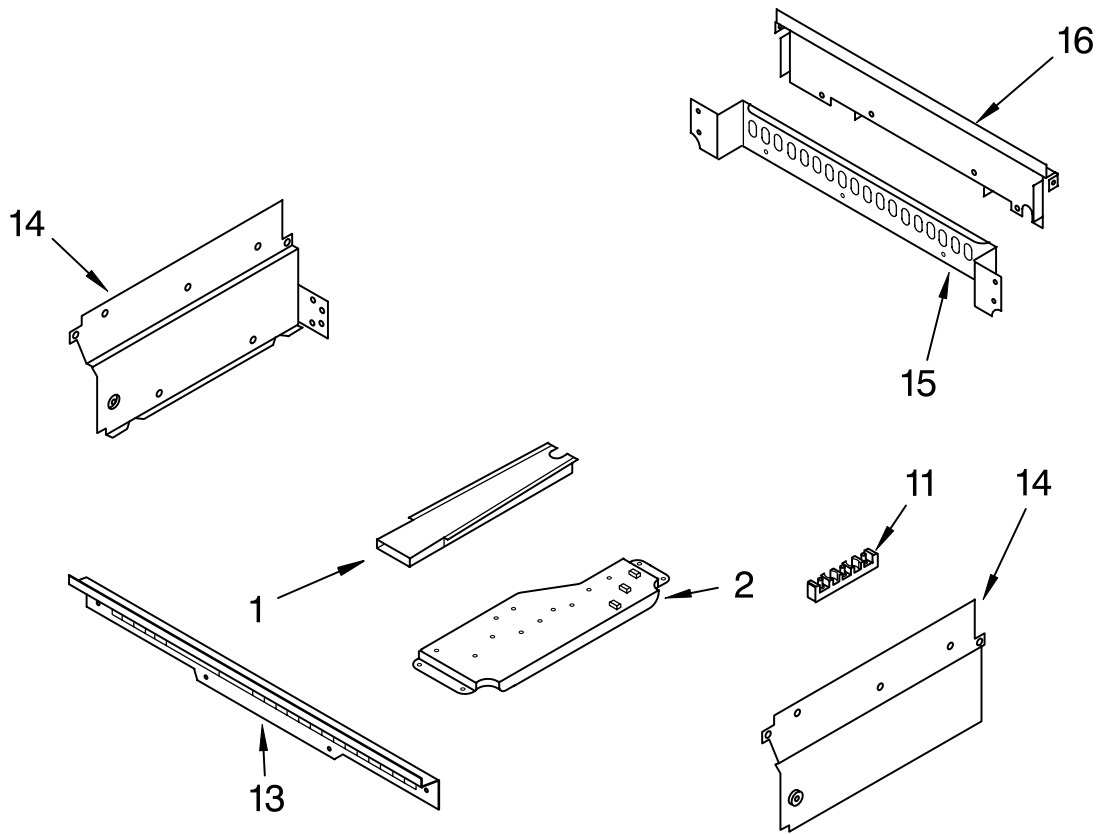

TOP VENTING PARTS

For Models: RS610PXGW7, RS610PXGV7
(White) (Black on Biscuit)

Illus. No.	Part No.	DESCRIPTION

NOTE: The screws and nuts required to attach a part are listed immediately following that part.

1	4451759	Vent, Exhaust
	4449040	Screw
2	4454943	Plate, Mounting
11	4449868	Block, Terminal
	3400080	Screw
	112432	Nut
13	4448549	Vent, (Control Panel)
	4450038	Screw
14		Side, Control Compt.
	3191832	Right
	3191833	Left
	4449809	Screw
15	4452244	Back, Control
	4449809	Screw
16	3191842	Cover, Rear
	4449809	Screw

FOR ORDERING INFORMATION REFER TO PARTS PRICE LIST