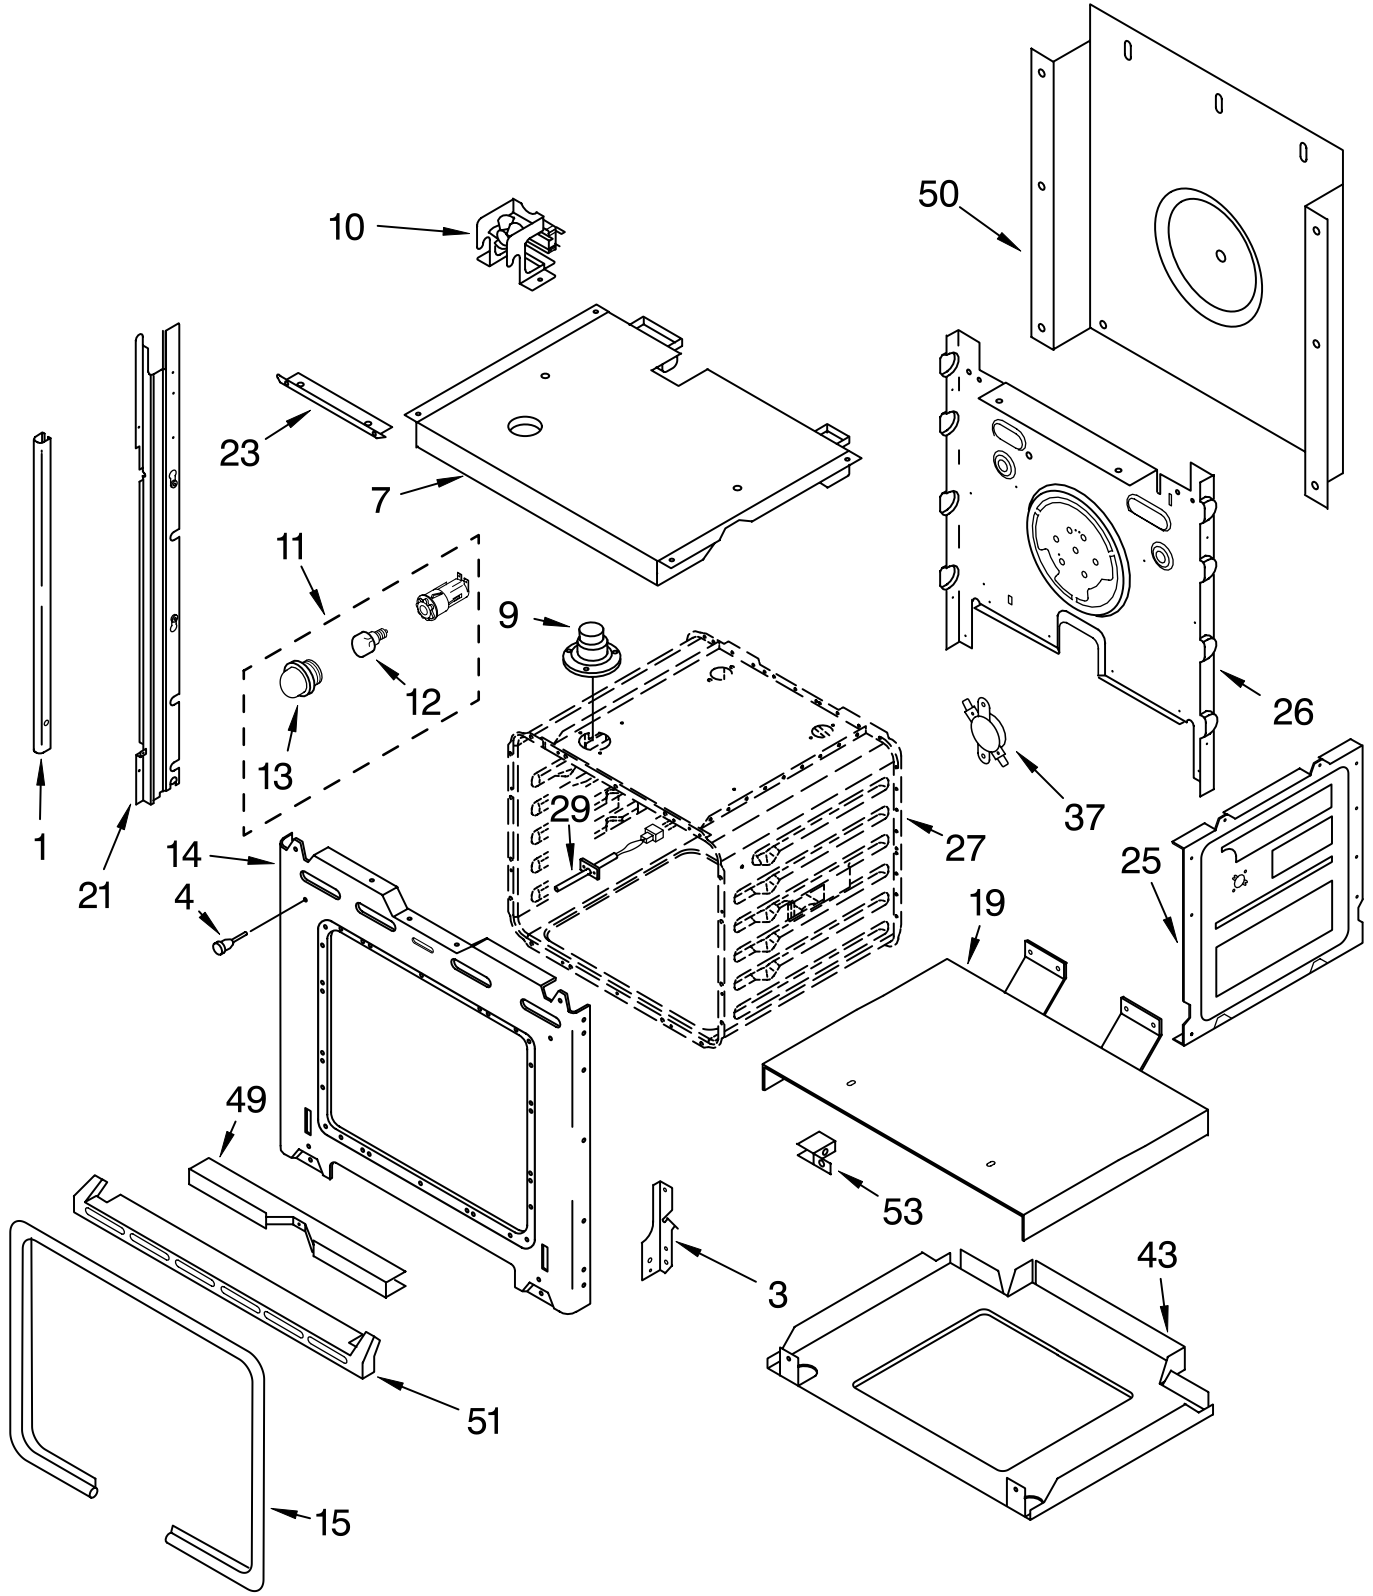

OVEN PARTS

For Models:RS610PXGW7, RS610PXGV7
(White) (Black on Biscuit)

FOR ORDERING INFORMATION REFER TO PARTS PRICE LIST