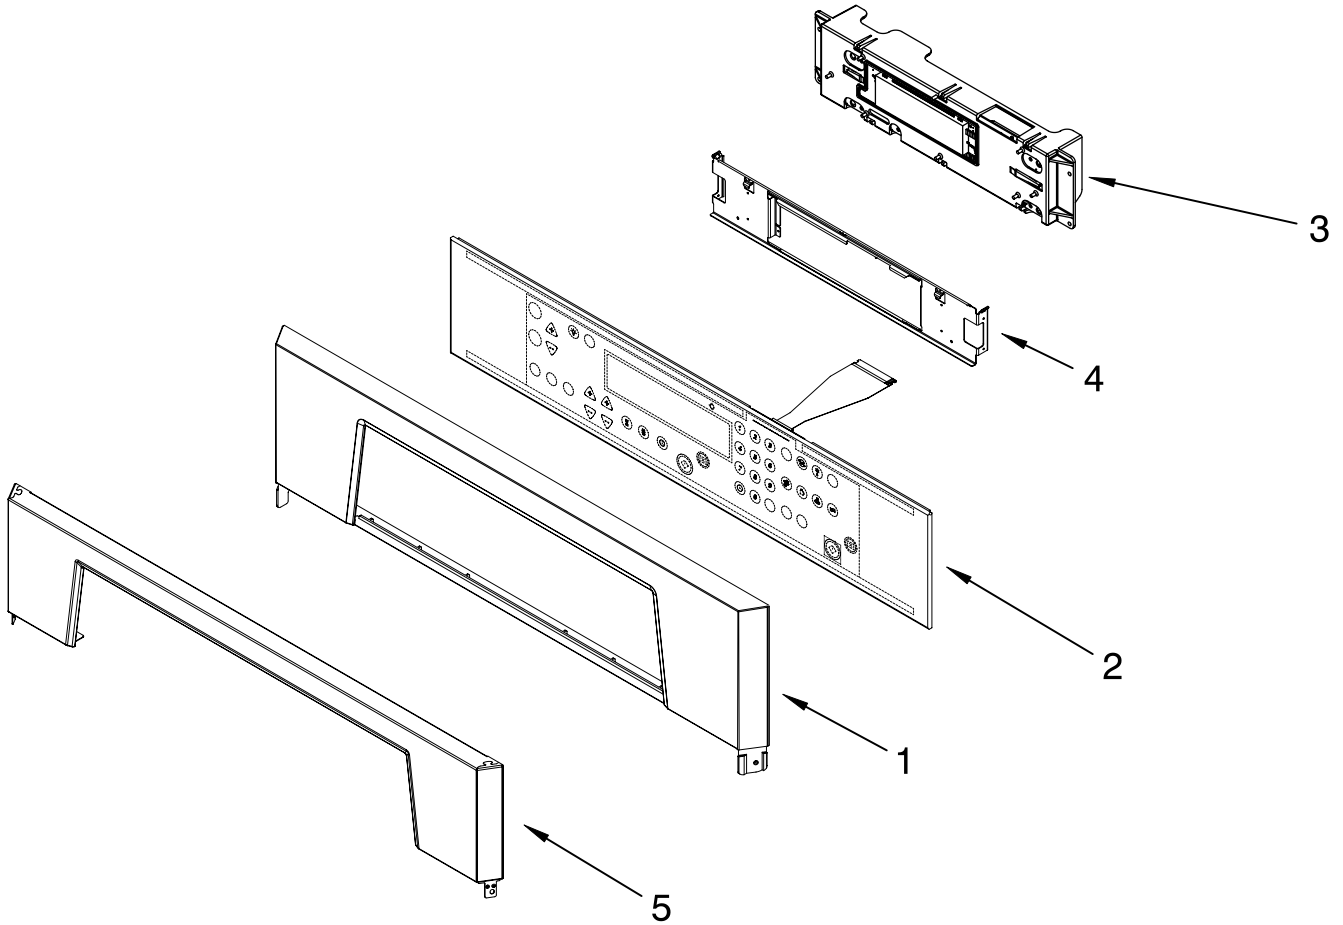

FOR ORDERING INFORMATION REFER TO PARTS PRICE LIST

INTERNAL OVEN PARTS

For Models:RBS305PRB00, RBS305PRQ00, RBS305PRT00, RBS305PRS00
(Black) (Designer White) (Biscuit) (S.Steel)

<u>Illus. No.</u>	<u>Part No.</u>	<u>DESCRIPTION</u>
2	4456103	Element, Broil
	4449154	Screw
6	4448717	Rack, Oven
7	4452153	Element, Bake
	4449154	Screw

FOR ORDERING INFORMATION REFER TO PARTS PRICE LIST

CONTROL PANEL PARTS

For Models: RBS305PRB00, RBS305PRQ00, RBS305PRT00, RBS305PRS00
 (Black) (Designer White) (Biscuit) (S.Steel)

Illus. No.	Part No.	DESCRIPTION
1	8302848	Control Panel Assy. Black
	8302849	White
	8302850	Biscuit
2	8304242	Membrane Switch Black
	8304243	White
	8304244	Biscuit
3	8303885	Microcomputer
4	8304161	Bracket, Control
5	8302877	Cover, Stainless