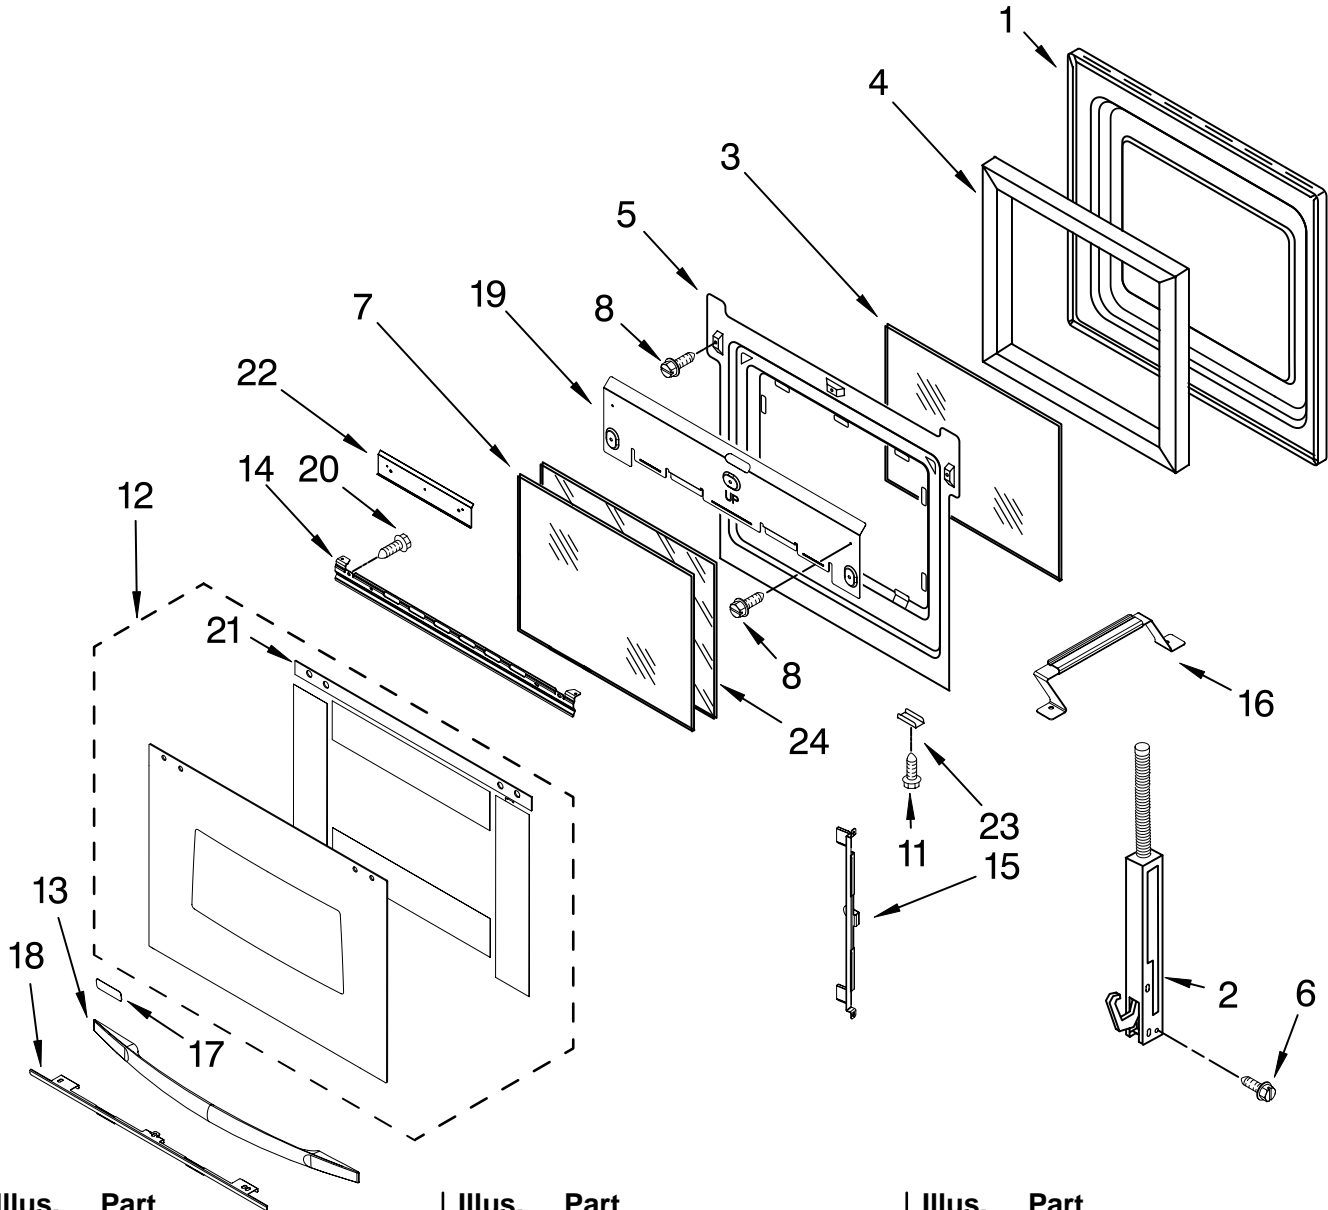

FOR ORDERING INFORMATION REFER TO PARTS PRICE LIST

OVEN DOOR PARTS

For Models: RBS305PRB00, RBS305PRQ00, RBS305PRT00, RBS305PRS00
(Black) (Designer White) (Biscuit) (S.Steel)

Illus. No.	Part No.	DESCRIPTION
1	8303700	Door Liner
2		Hinge, Door
	9760571	R.Side (White)
	9760572	L.Side (White)
	9760573	R.Side (Lt.Blue)
	9760574	L.Side (Lt.Blue)
3	4449259	Glass, Inner
4	4451722	Insulation, Door
5	4457132	Retainer, Glass
6	4449743	Screw
7	9759225	Glass, Inner
8	4449809	Screw
11	3400832	Screw