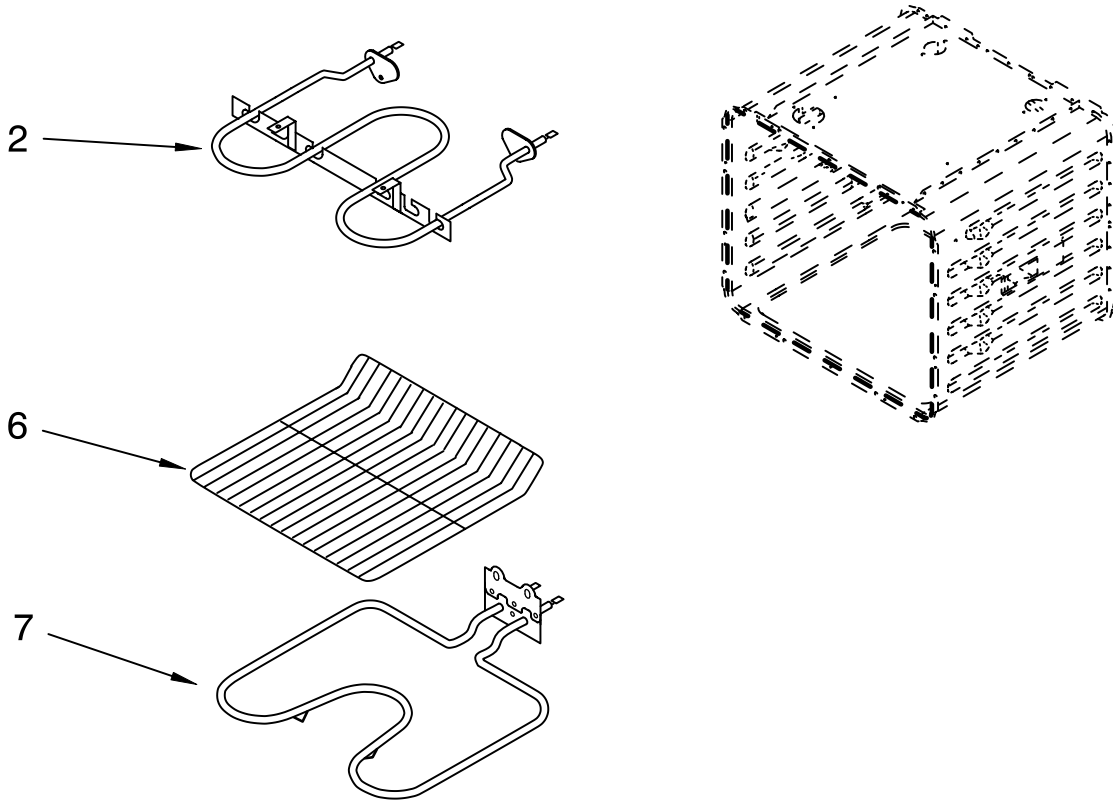

INTERNAL OVEN PARTS

For Models:RBS305PRB00, RBS305PRQ00, RBS305PRT00, RBS305PRS00
(Black) (Designer White) (Biscuit) (S.Steel)

<u>Illus. No.</u>	<u>Part No.</u>	<u>DESCRIPTION</u>
2	4456103	Element, Broil
	4449154	Screw
6	4448717	Rack, Oven
7	4452153	Element, Bake
	4449154	Screw

FOR ORDERING INFORMATION REFER TO PARTS PRICE LIST