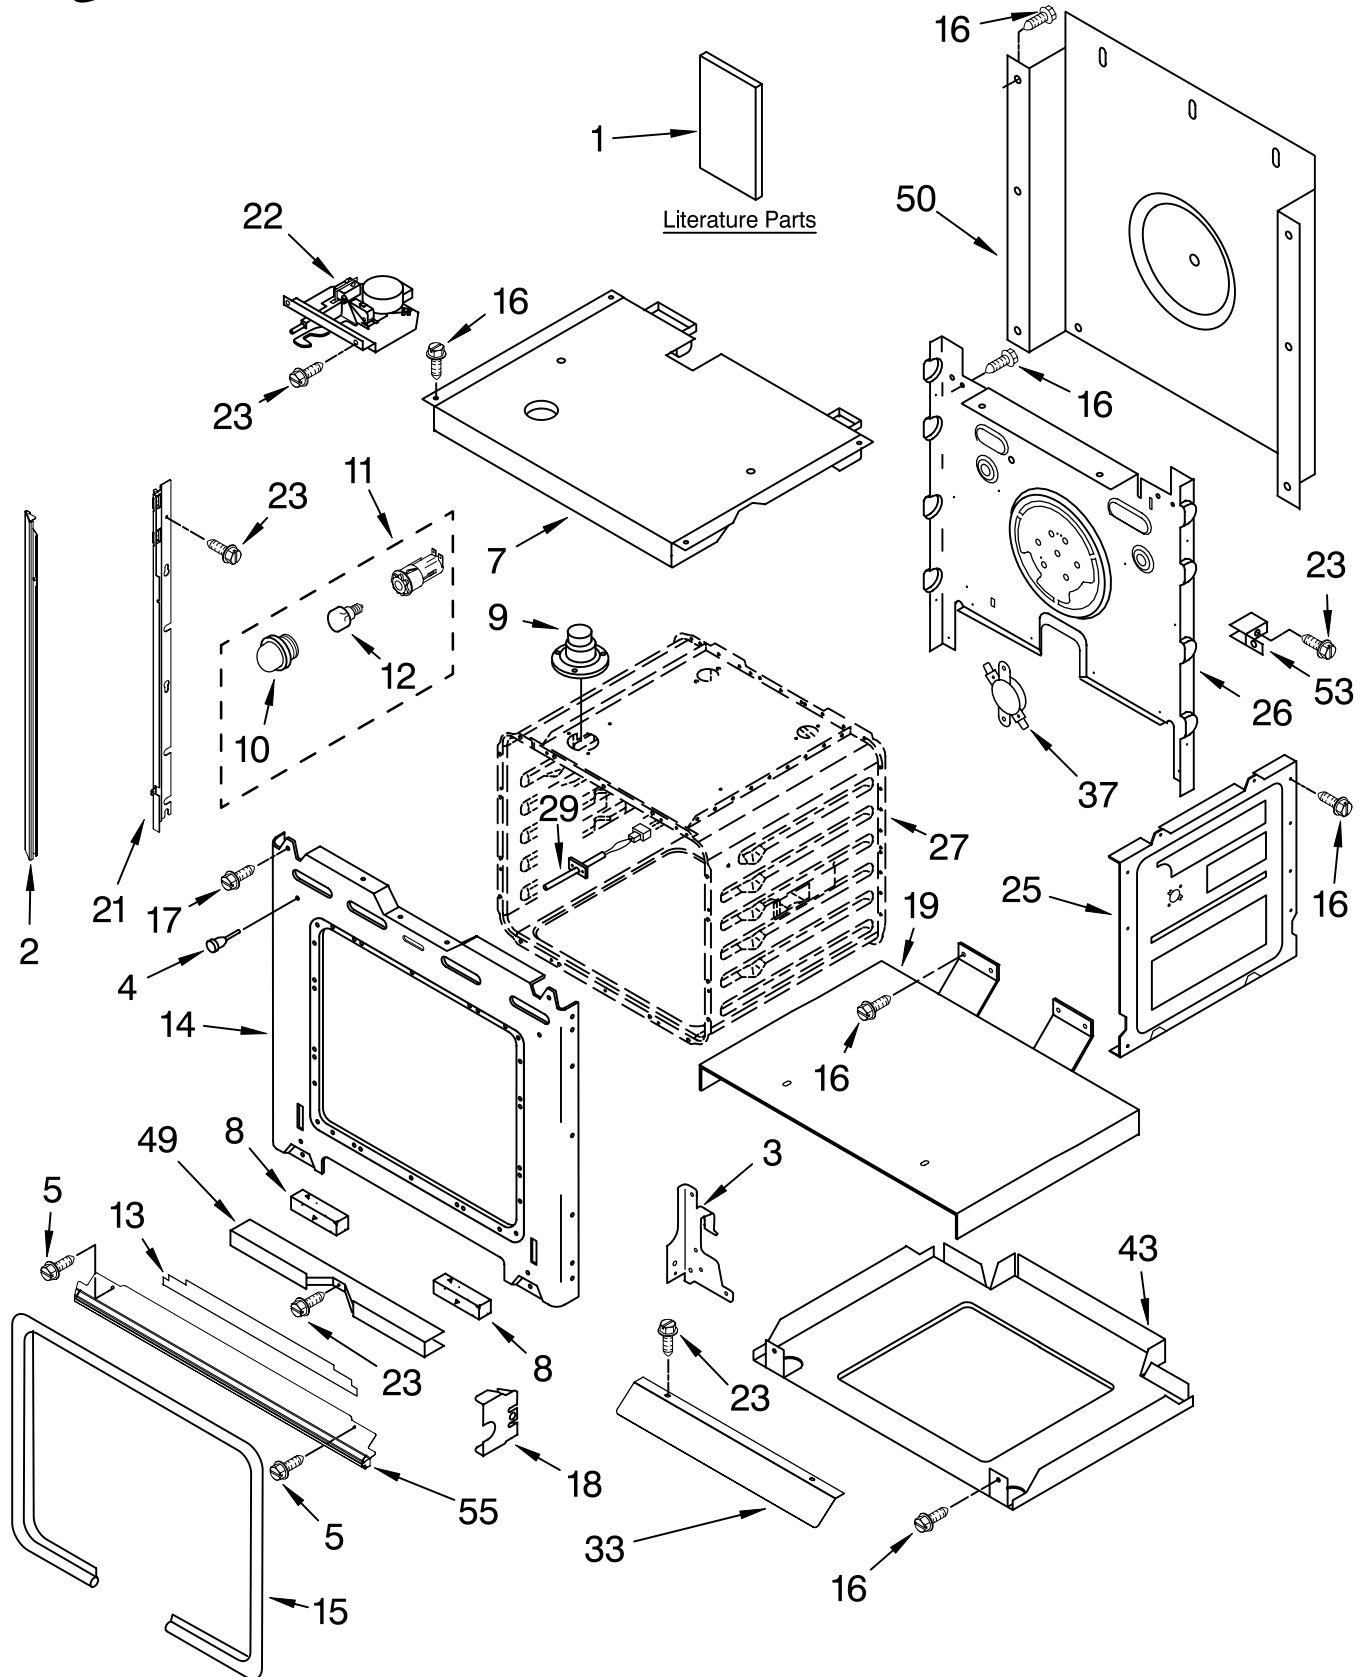

OVEN PARTS

For Models: RBS305PRB00, RBS305PRQ00, RBS305PRT00, RBS305PRS00
(Black) (Designer White) (Biscuit) (S.Steel)

30" BUILT-IN
ELECTRIC OVEN
SELF CLEAN

FOR ORDERING INFORMATION REFER TO PARTS PRICE LIST