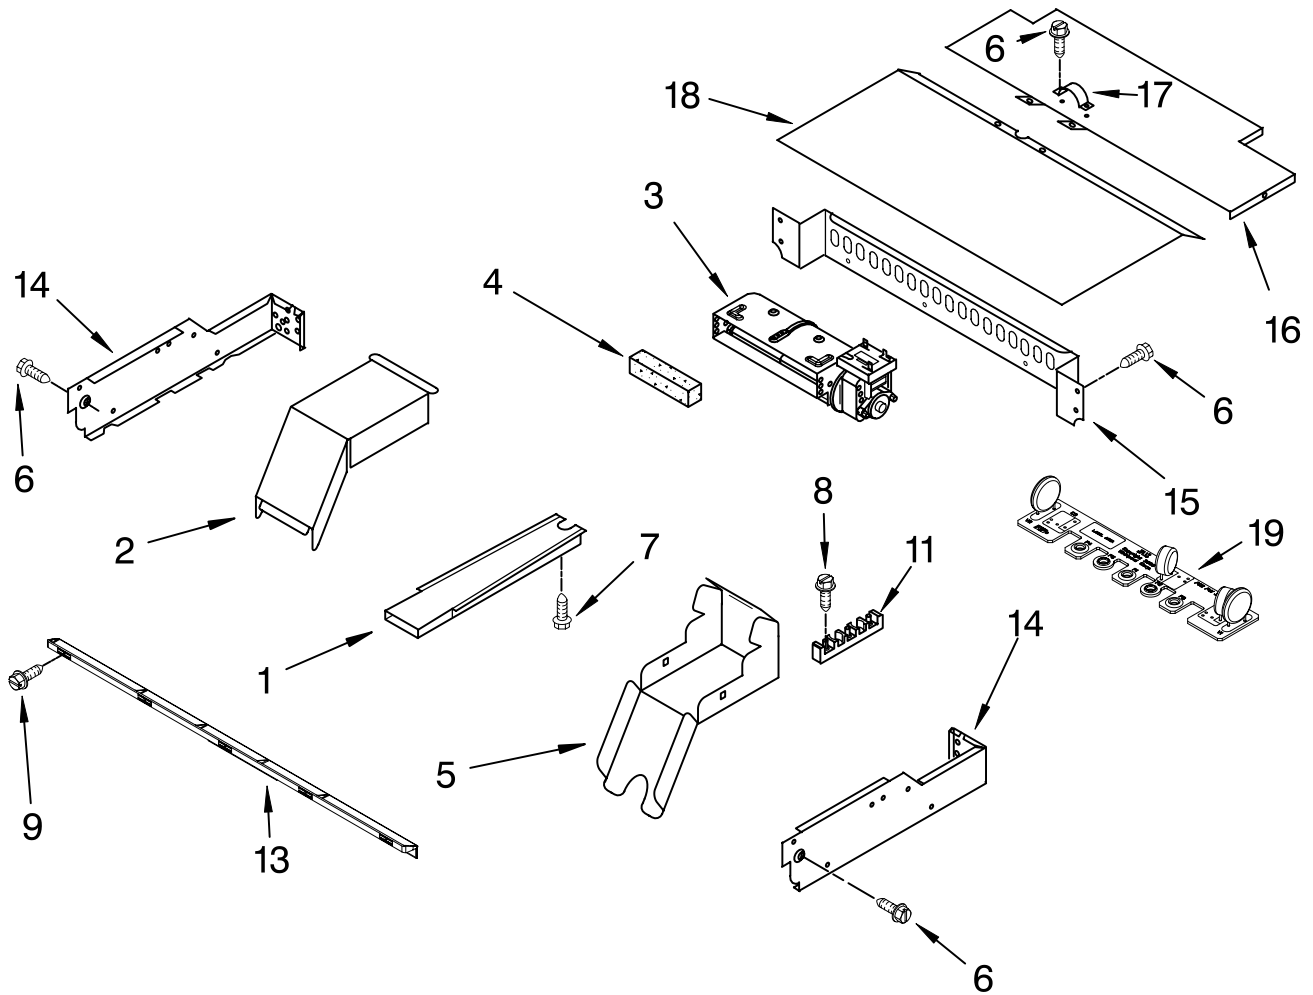

TOP VENTING PARTS

For Models: RBS305PRB00, RBS305PRQ00, RBS305PRT00, RBS305PRS00
(Black) (Designer White) (Biscuit) (S.Steel)

Illus. No.	Part No.	DESCRIPTION
1	4451759	Vent, Exhaust
2	4455178	Elbow, Vent-Top
3	4457289	Blower
4	4451758	Block, Foam
5	4455177	Elbow, Vent-Bottom
6	4449809	Screw
7	4449040	Screw

Illus. No.	Part No.	DESCRIPTION
8	3400080	Screw
9	4450038	Screw
11	4449868	Block, Terminal
13	8303497	Vent, (Control Panel)

Illus. No.	Part No.	DESCRIPTION
14		Side, Control Top
	4451597	Right
	4451598	Left
15	9759135	Back, Control
16	4450551	Cover, Top Rear
17	4448664	Clamp
18	4450554	Cover, Top Front
19	8302143	Suppressor

FOR ORDERING INFORMATION REFER TO PARTS PRICE LIST