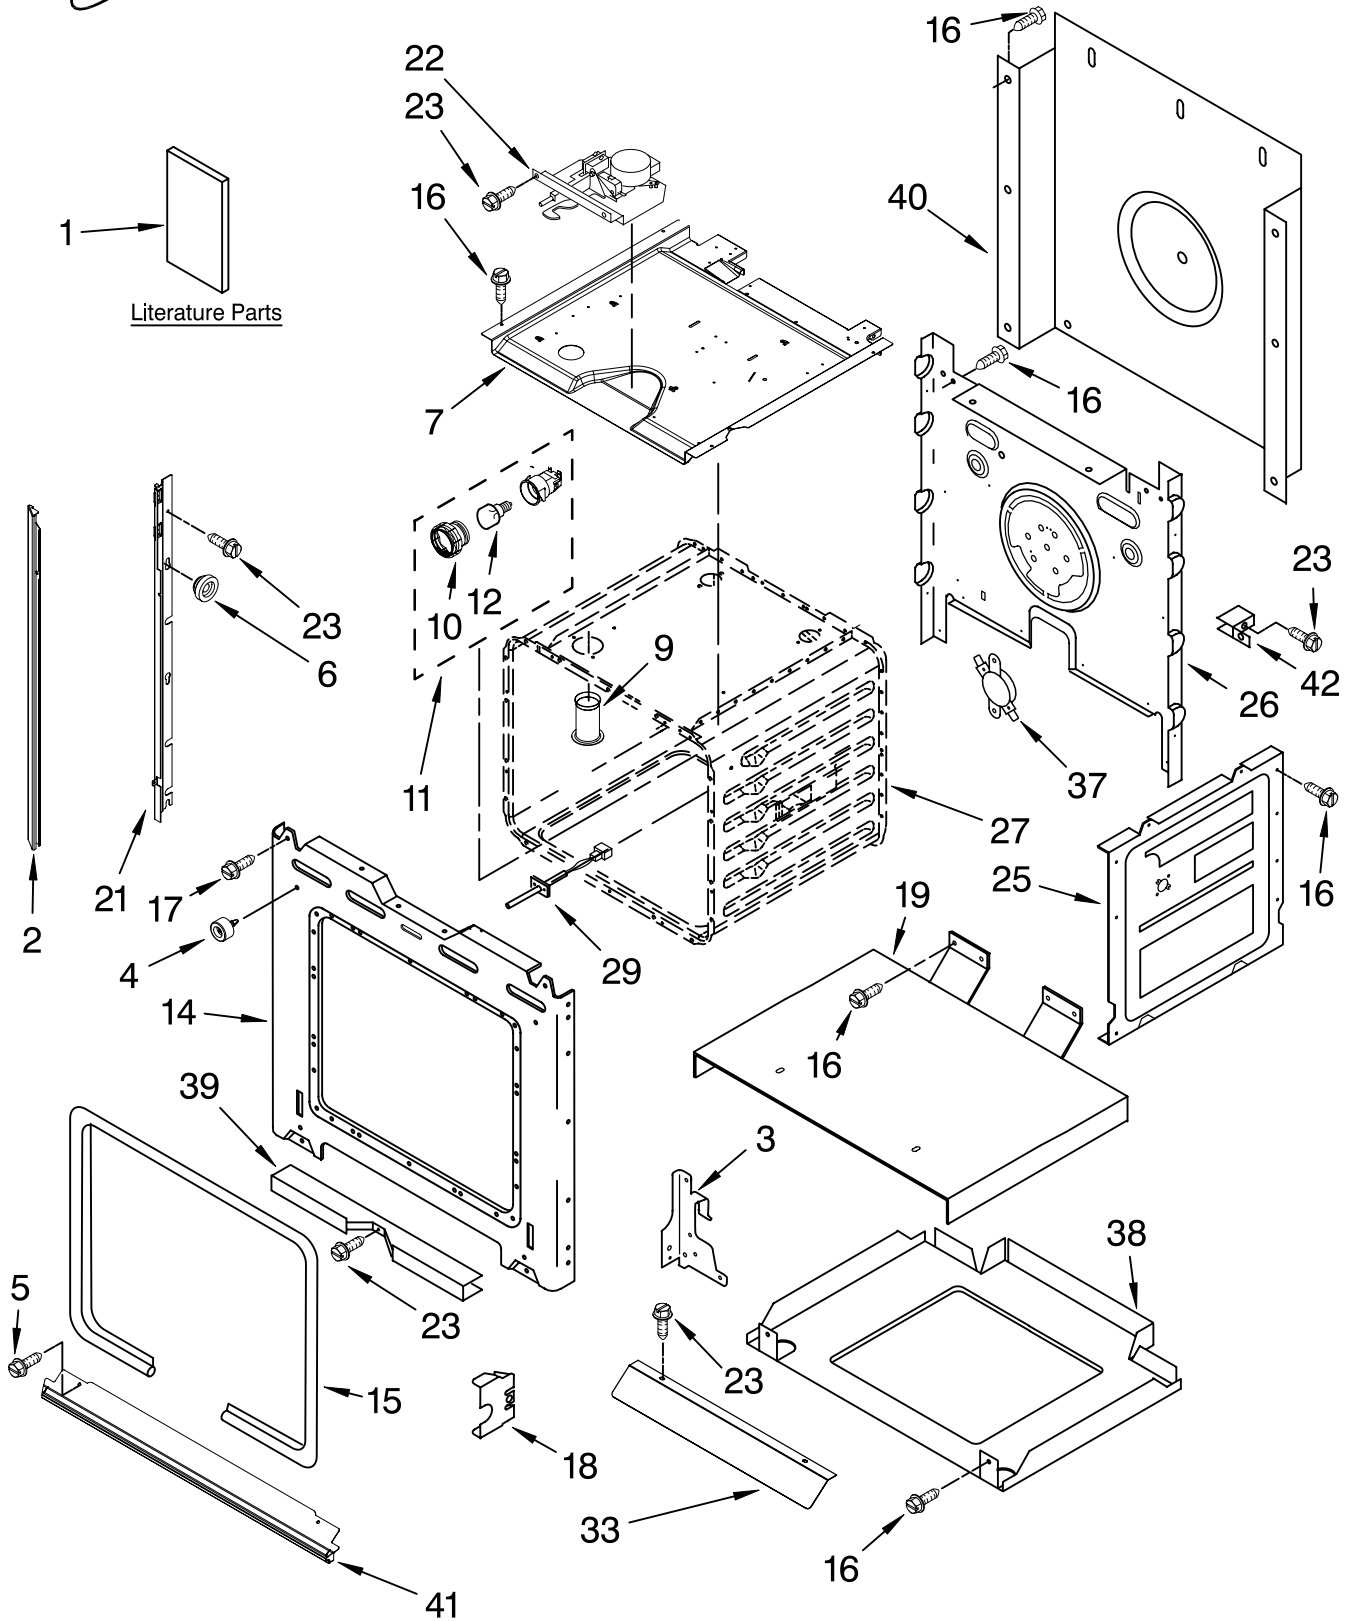

OVEN PARTS

For Models: RBS275PRB02, RBS275PRQ02, RBS275PRT02, RBS275PRS02
(Black) (Designer White) (Biscuit) (Stainless)

27" BUILT-IN ELECTRIC
SINGLE OVEN
SELF-CLEAN

FOR ORDERING INFORMATION REFER TO PARTS PRICE LIST