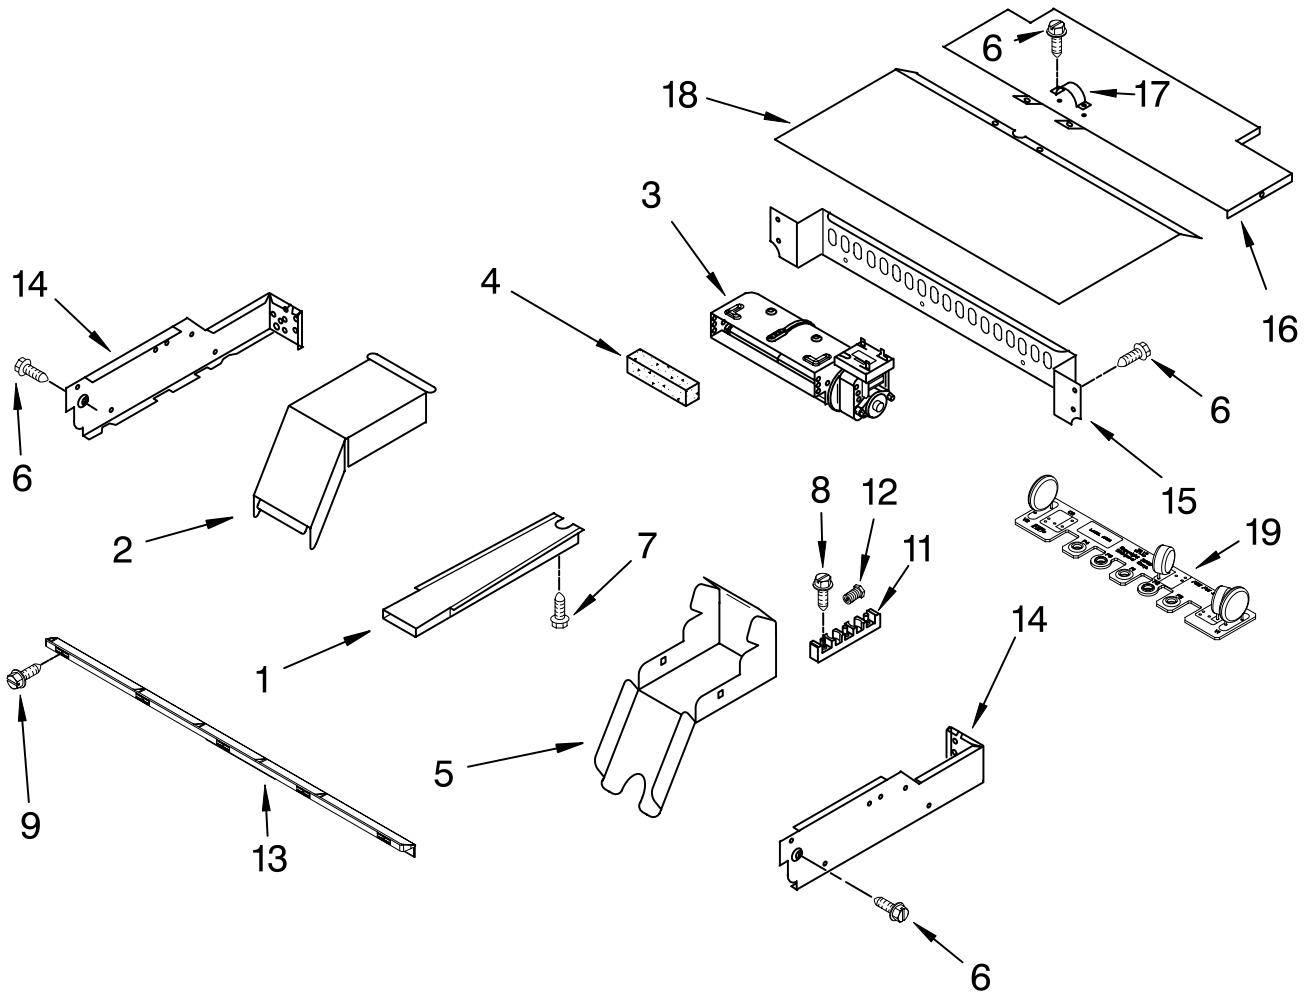

TOP VENTING PARTS

For Models: RBS275PRB02, RBS275PRQ02, RBS275PRT02, RBS275PRS02
(Black) (Designer White) (Biscuit) (Stainless)

Illus. No.	Part No.	DESCRIPTION
1	4451759	Vent, Exhaust
2	4455178	Elbow, Vent Top
3	4457289	Blower
4	4451758	Foam, Block
5	4455177	Elbow, Vent Bottom
6	4449809	Screw
7	4449040	Screw
8	3400080	Screw

Illus. No.	Part No.	DESCRIPTION
9	4450038	Screw
11	4449868	Block, Terminal
12	7103P027-60	Nut, Terminal
13	8303498	Vent, Control Panel
14		Side, Control Top
	4451597	Right
	4451598	Left

Illus. No.	Part No.	DESCRIPTION
15	9759135	Back, Control
16	4450550	Cover, Top Rear
17	4448664	Clamp
18	4452366	Cover, Top Front
19	8302143	Suppressor

FOR ORDERING INFORMATION REFER TO PARTS PRICE LIST