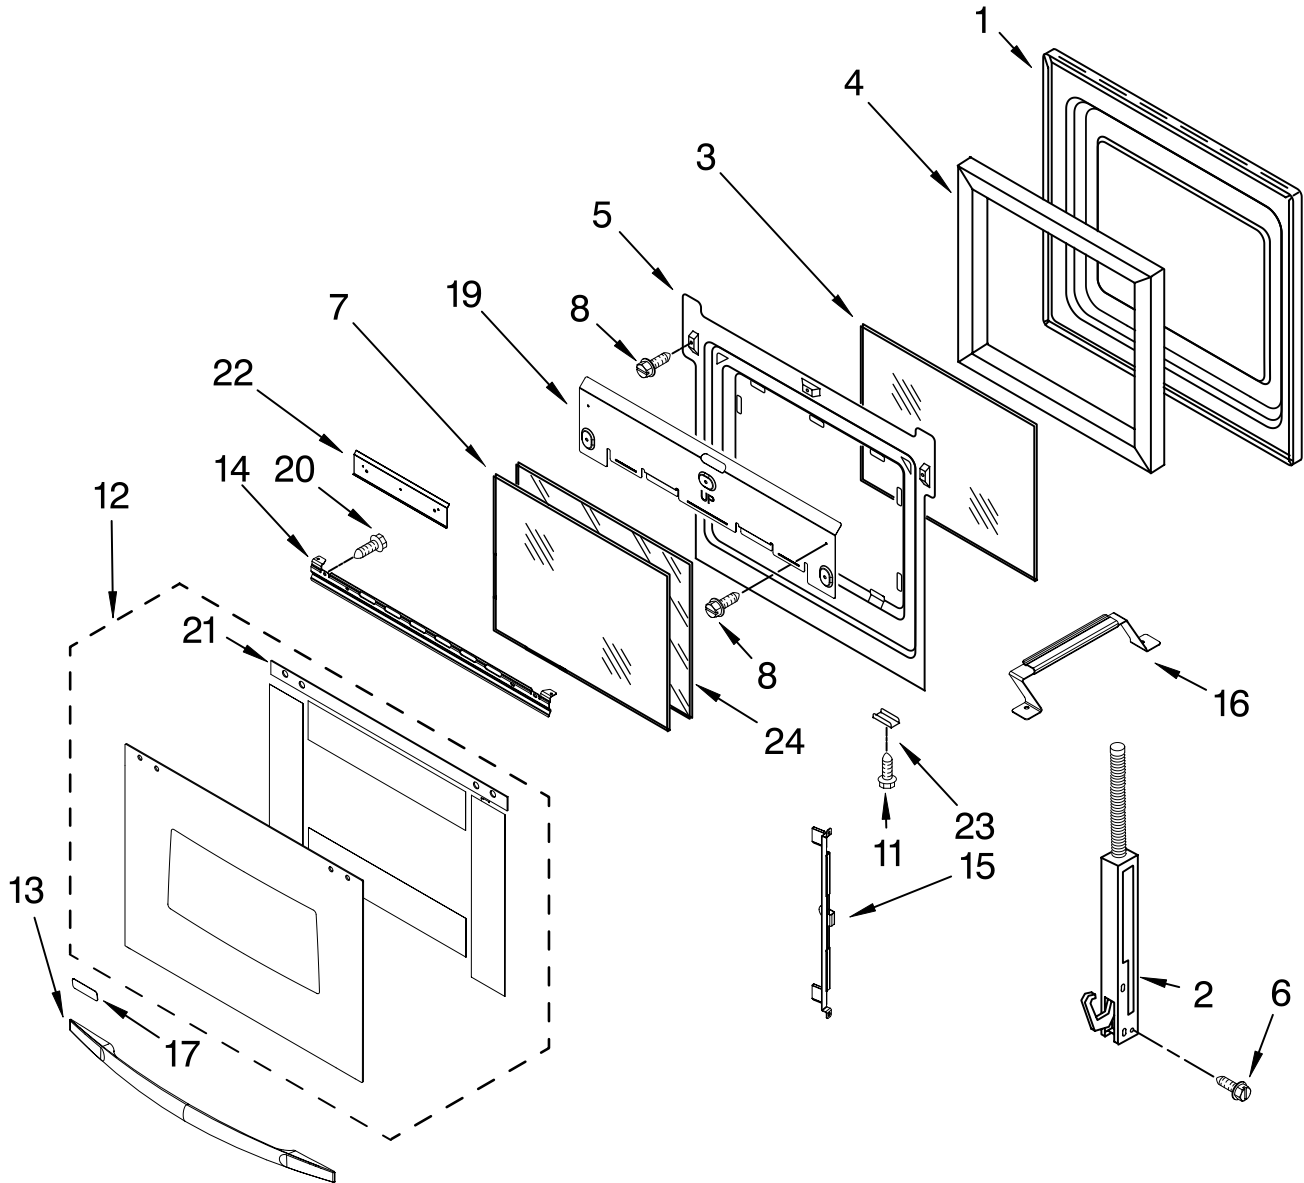

OVEN DOOR PARTS

For Models: RBS275PRB02, RBS275PRQ02, RBS275PRT02, RBS275PRS02
(Black) (Designer White) (Biscuit) (Stainless)

Illus. No.	Part No.	DESCRIPTION

1	8303699	Door Liner
2	9760569	Hinge, Door Right
	9760570	Left
		Stainless Models Use the following
	9760571	Right
	9760572	Left
3	4449253	Glass, Inner
4	4451721	Insulation, Door
5	4457131	Retainer, Glass
6	4449743	Screw

Illus. No.	Part No.	DESCRIPTION

7	9759224	Glass, Inner
8	4449809	Screw
11	3400832	Screw
12		Assembly, Door Glass
	8303320	Black
	8303338	White
	8303341	Biscuit
	8303313	Stainless
13		Door Handle
	8302810	Black
	8302811	White
	8302812	Biscuit

Illus. No.	Part No.	DESCRIPTION

14	W10136472	Bracket, Handle
15	9759229	Bracket(2nd Glass)
16	9759230	Bracket(3rd Glass)
17	8303811	Nameplate
19	4457102	Shield, Heat
20	4451040	Screw
21	8303877	Seal, Door
22	4457113	Shield, Heat Bottom
23		Retainer, Clip
	4451432	Stainless
24	9759227	Glass, Inner

FOR ORDERING INFORMATION REFER TO PARTS PRICE LIST