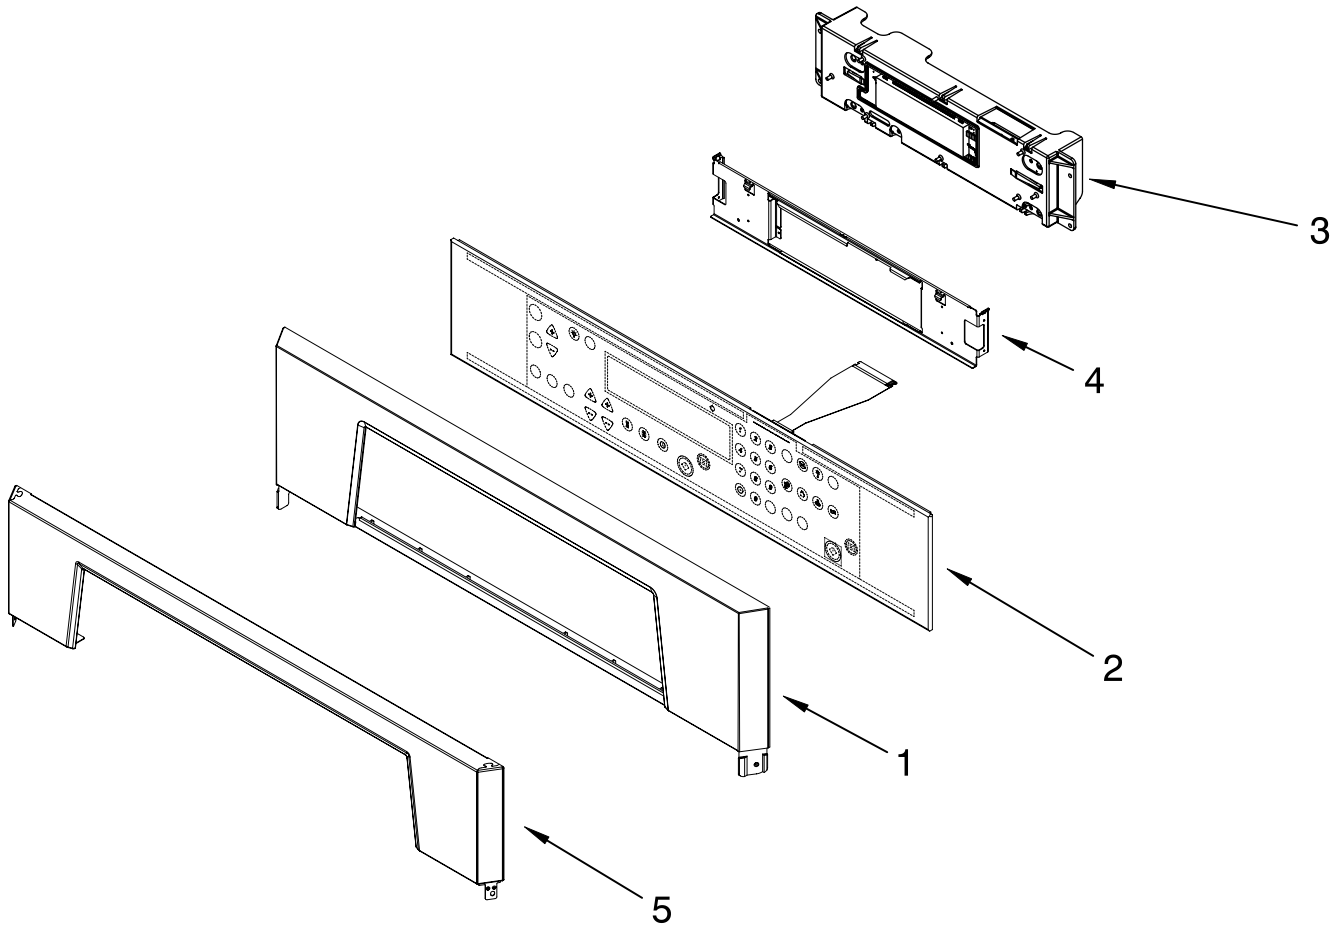

CONTROL PANEL PARTS

For Models: RBS275PRB02, RBS275PRQ02, RBS275PRT02, RBS275PRS02
(Black) (Designer White) (Biscuit) (Stainless)

Illus. No.	Part No.	DESCRIPTION
1		Assembly, Control Panel
	8302844	Black
	8302845	White
	8302846	Biscuit
	8281179	Screw
2		Membrane Switch
	8304269	Black
	8304270	White
	8304271	Biscuit
3		Microcomputer
	4449745	Screw
4	W10153087	Backer, Control Panel
5	W10166945	Trim, Control Panel (Stainless model only)

FOR ORDERING INFORMATION REFER TO PARTS PRICE LIST