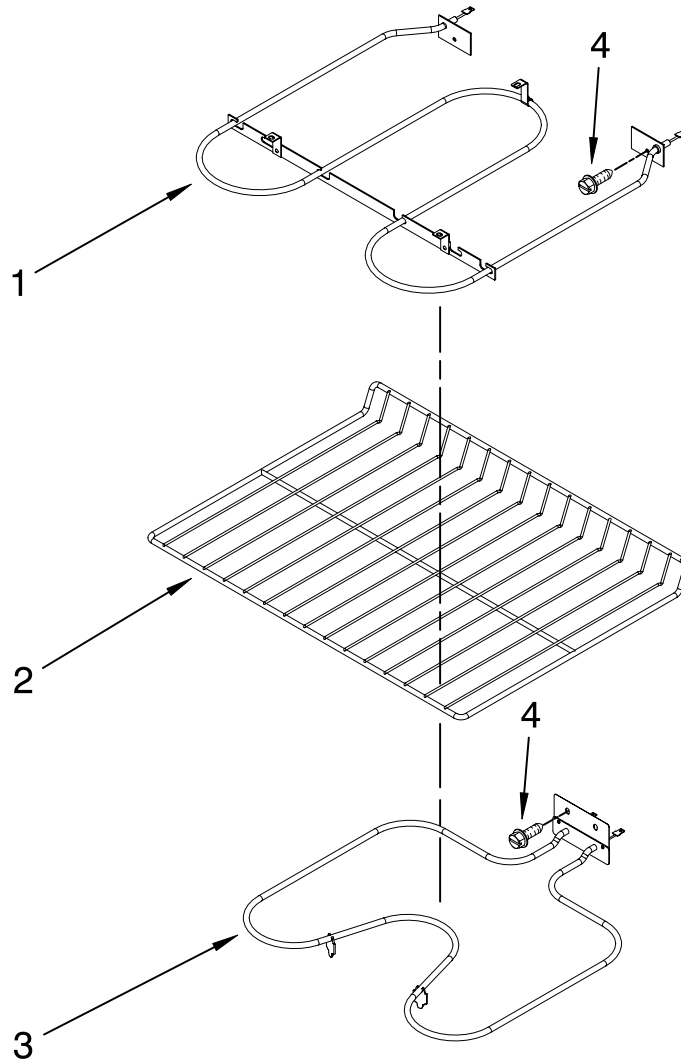

INTERNAL OVEN PARTS

For Models: RBS275PRB02, RBS275PRQ02, RBS275PRT02, RBS275PRS02
(Black) (Designer White) (Biscuit) (Stainless)

Illus. No.	Part No.	DESCRIPTION
1	4456103	Element, Broil
2	4448715	Rack, Oven
3	4452153	Element, Bake
4	4449154	Screw

FOR ORDERING INFORMATION REFER TO PARTS PRICE LIST