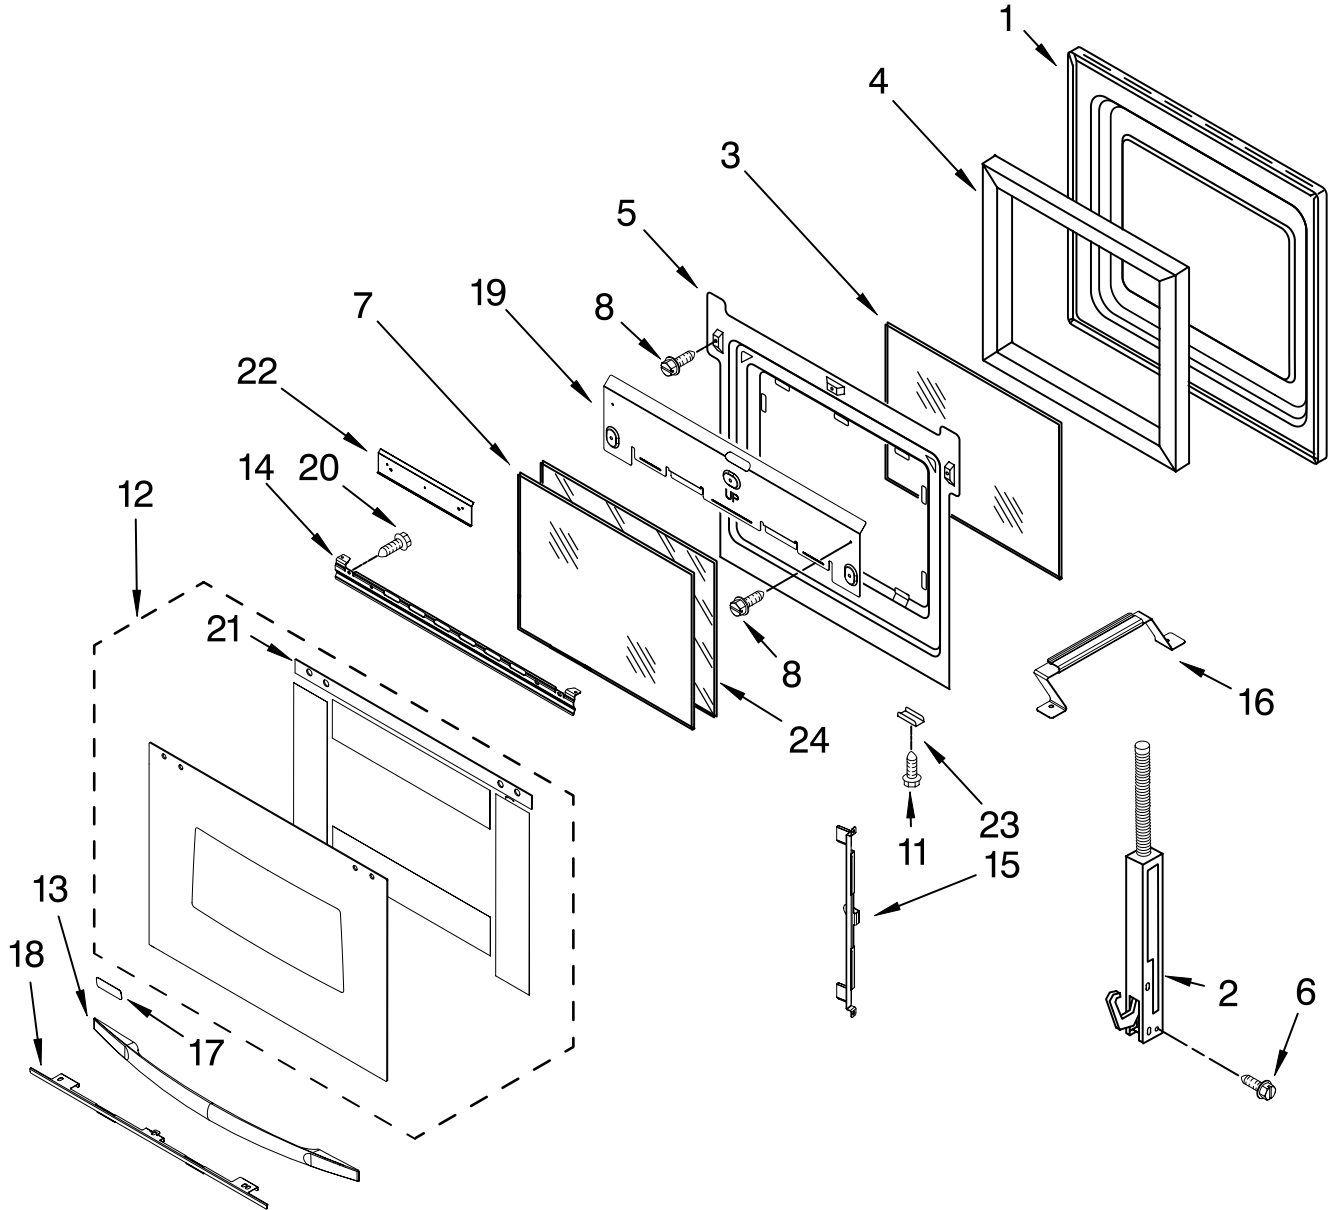

OVEN DOOR PARTS

For Models:RBS275PRB00, RBS275PRQ00, RBS275PRT00, RBS275PRS00
(Black) (Designer White) (Biscuit) (Stainless Steel)

Illus. No.	Part No.	DESCRIPTION
1	8303699	Door Liner
2	9760569	Hinge, Door R.Side
	9760570	L.Side
3	4449253	Glass, Inner
4	4451721	Insulation, Door
5	4457131	Retainer, Glass
6	4449743	Screw
7	9759224	Glass, Inner
8	4449809	Screw
11	3400832	Screw

Illus. No.	Part No.	DESCRIPTION
12	8303320	Door Glass, Assy Black
	8303338	White
	8303341	Biscuit
	8303313	S.Steel
13	8302810	Door Handle Black
	8302811	White
	8302812	Biscuit
14	8303166	Bracket, Handle
15	9759229	Bracket(2nd Glass)
16	9759230	Bracket(3rd Glass)
17	8303811	Nameplate

Illus. No.	Part No.	DESCRIPTION
18	8303388BL	Retainer, Door Black
	8303388WH	White
	8303388BT	Biscuit
19	4457102	Shield, Heat
20	4451040	Screw
21	8303877	Seal, Door
22	4457113	Shield, Heat (Btm)
23		Retainer, Clip
	4451432	Stainless
24	9759227	Glass, Inner

FOR ORDERING INFORMATION REFER TO PARTS PRICE LIST