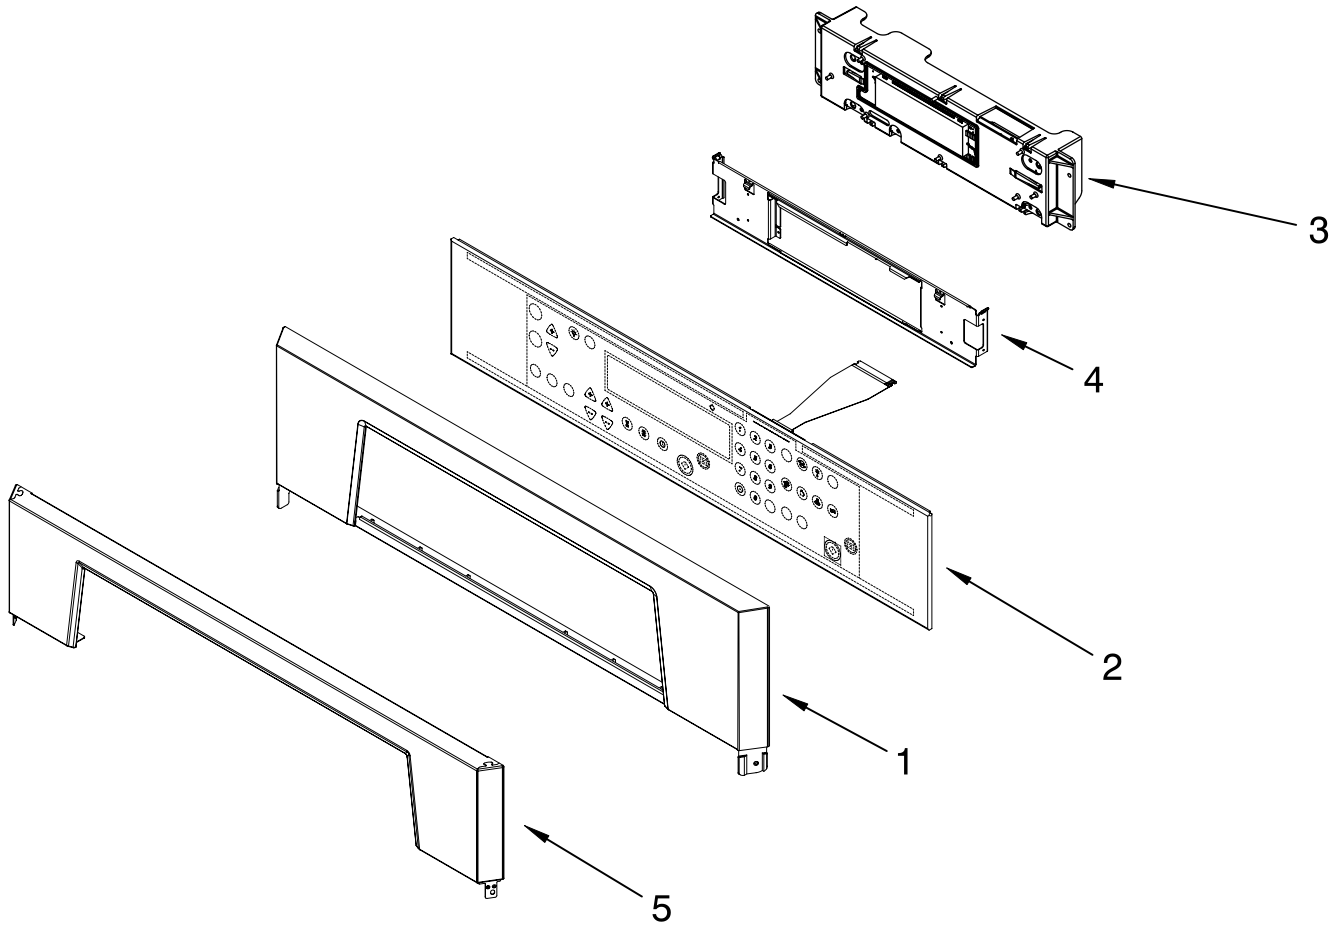

CONTROL PANEL PARTS

For Models:RBS275PRB00, RBS275PRQ00, RBS275PRT00, RBS275PRS00
(Black) (Designer White) (Biscuit) (Stainless Steel)

Illus. No.	Part No.	DESCRIPTION
1		Control Panel Assy.
	8302844	Black
	8302845	White
	8302846	Biscuit
	8281179	Screw
2		Membrane Switch
	8304242	Black
	8304243	White
	8304244	Biscuit
3		Microcomputer
	8303885	Microcomputer
	4449745	Screw
	3400832	Screw
4		Bracket, Control
	8304162	Bracket, Control
5		Trim-Panel
	8302878	Trim-Panel (Use on S.Steel model only)

FOR ORDERING INFORMATION REFER TO PARTS PRICE LIST