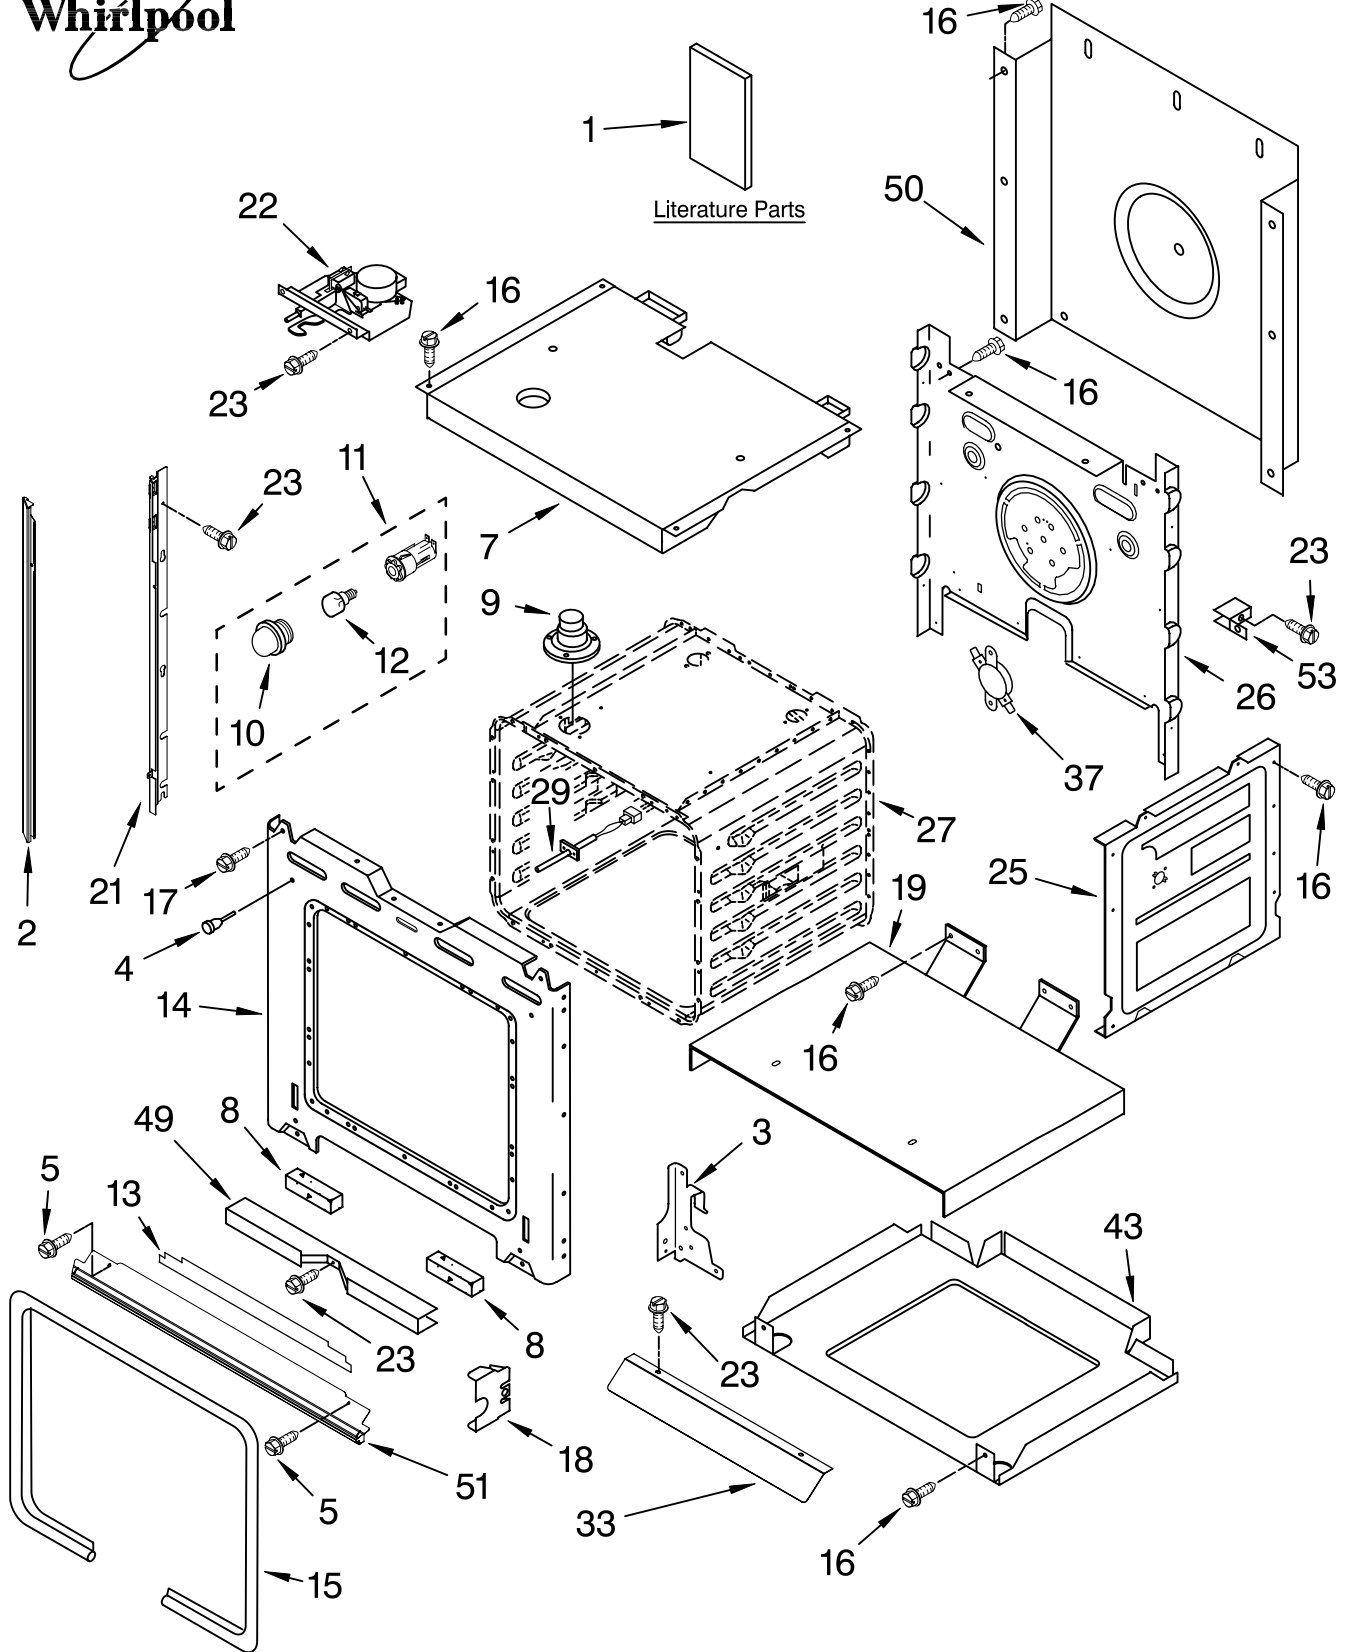

OVEN PARTS

For Models: RBS275PRB00, RBS275PRQ00, RBS275PRT00, RBS275PRS00
(Black) (Designer White) (Biscuit) (Stainless Steel)

27" BUILT-IN ELECTRIC
SINGLE OVEN
SELF-CLEAN

FOR ORDERING INFORMATION REFER TO PARTS PRICE LIST