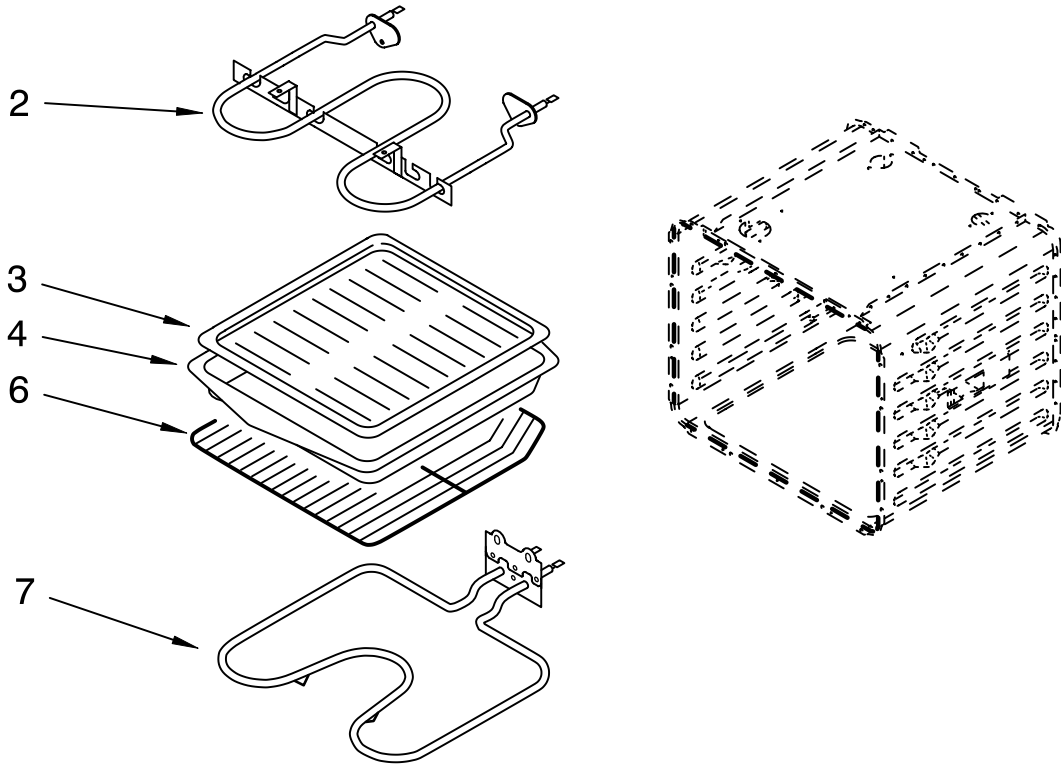

INTERNAL OVEN PARTS

For Models: RBS275PRB00, RBS275PRQ00, RBS275PRT00, RBS275PRS00
(Black) (Designer White) (Biscuit) (Stainless Steel)

Illus. No.	Part No.	DESCRIPTION
2	4456103	Element, Broil
	4449154	Screw
3	4457277	Grill, Broiler
4	4457276	Pan, Broiler
6	4448715	Rack, Oven
7	4452153	Element, Bake
	4449154	Screw

FOR ORDERING INFORMATION REFER TO PARTS PRICE LIST