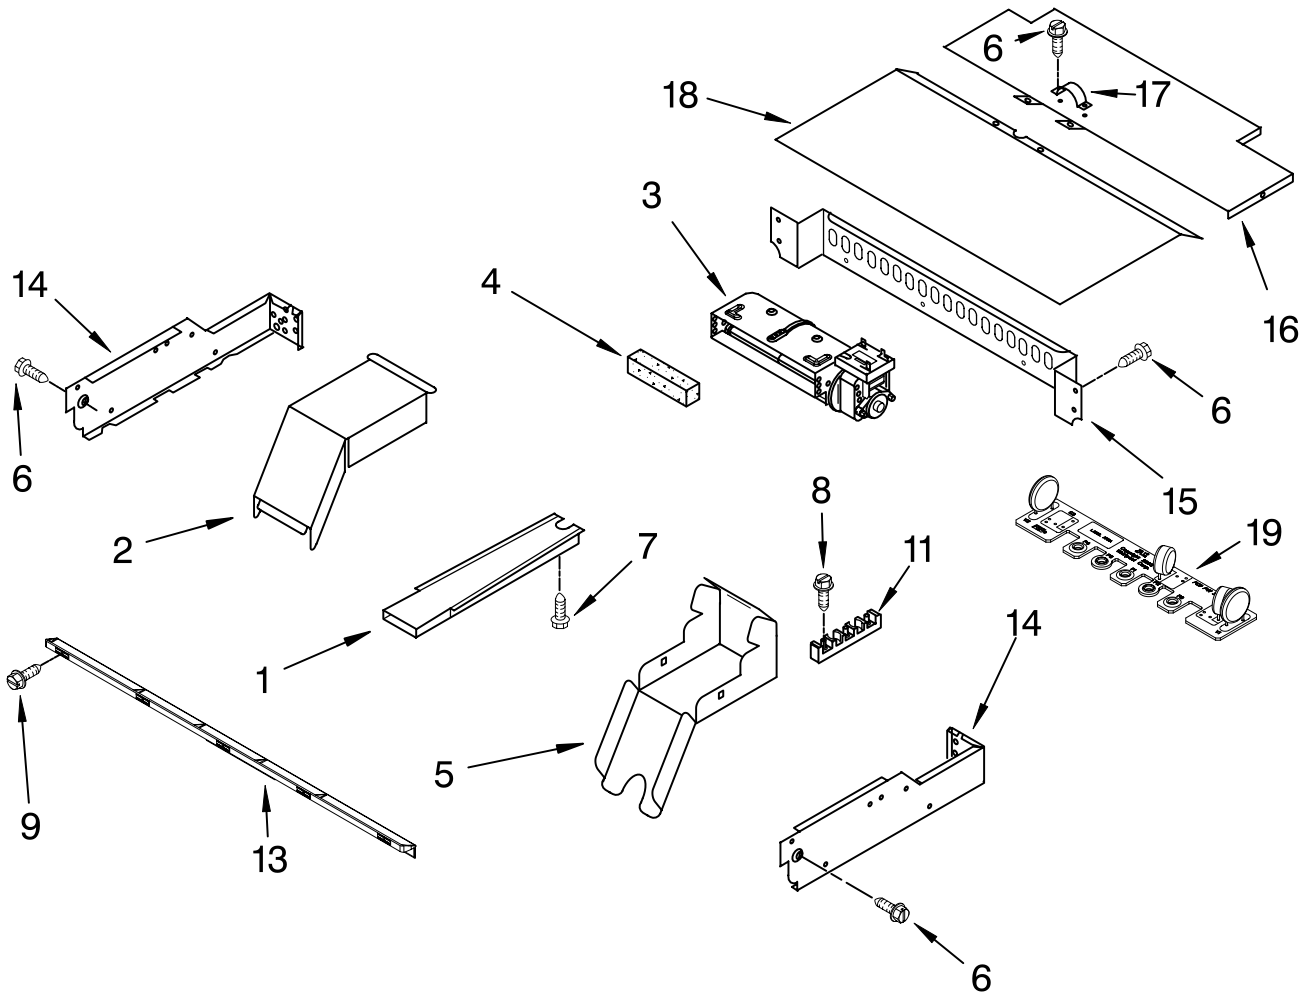

TOP VENTING PARTS

For Models: RBS275PRB00, RBS275PRQ00, RBS275PRT00, RBS275PRS00
(Black) (Designer White) (Biscuit) (Stainless Steel)

Illus. No.	Part No.	DESCRIPTION
1	4451759	Vent, Exhaust
2	4455178	Elbow, Vent-Top
3	4457289	Blower, 60MM
4	4451758	Foam, Block
5	4455177	Elbow, Vent-Bottom
6	4449809	Screw
7	4449040	Screw

Illus. No.	Part No.	DESCRIPTION
8	3400080	Screw
9	4450038	Screw
11	4449868	Block, Terminal
13	8303498	Vent, Control Panel
14	4451597	Right Side, Control Top
	4451598	Left

Illus. No.	Part No.	DESCRIPTION
15	9759135	Back, Control
16	4450550	Cover, Top Rear
17	4448664	Clamp
18	4452366	Cover, Top Front
19	8302143	Suppressor

FOR ORDERING INFORMATION REFER TO PARTS PRICE LIST