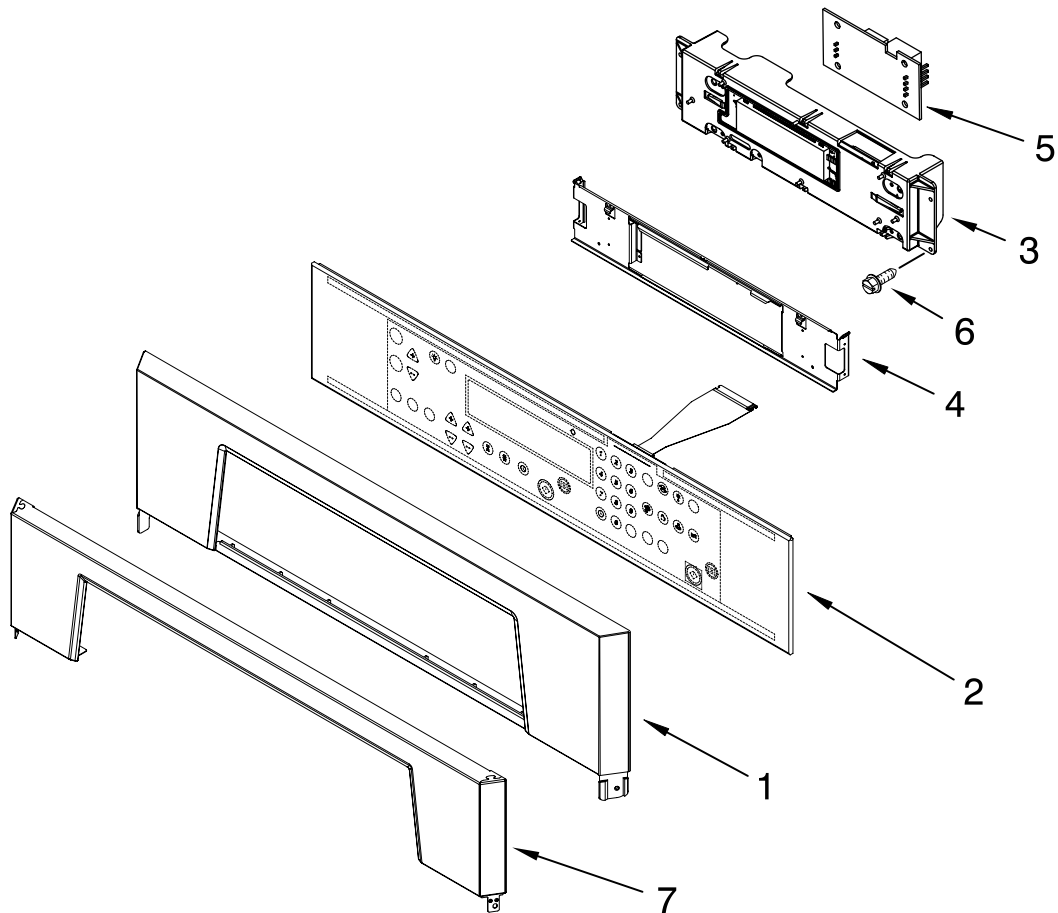

CONTROL PANEL PARTS

For Models: RBD305PRB02, RBD305PRQ02, RBD305PRT02, RBD305PRS02
(Black) (Designer White) (Biscuit) (Stainless)

Illus. No.	Part No.	DESCRIPTION
1	8302848	Control Panel Black
	8302849	Control Panel White
	8302850	Control Panel Biscuit
2	8304275	Membrane Switch Black
	8304276	Membrane Switch White
	8304277	Membrane Switch Biscuit
3	8303883	Microcomputer
4	W10153086	Backer, Control Panel
5	8301848	Board, Latch
6	4449745	Screw
7	W10166944	Trim, Control Panel (Stainless Model Only)

FOR ORDERING INFORMATION REFER TO PARTS PRICE LIST