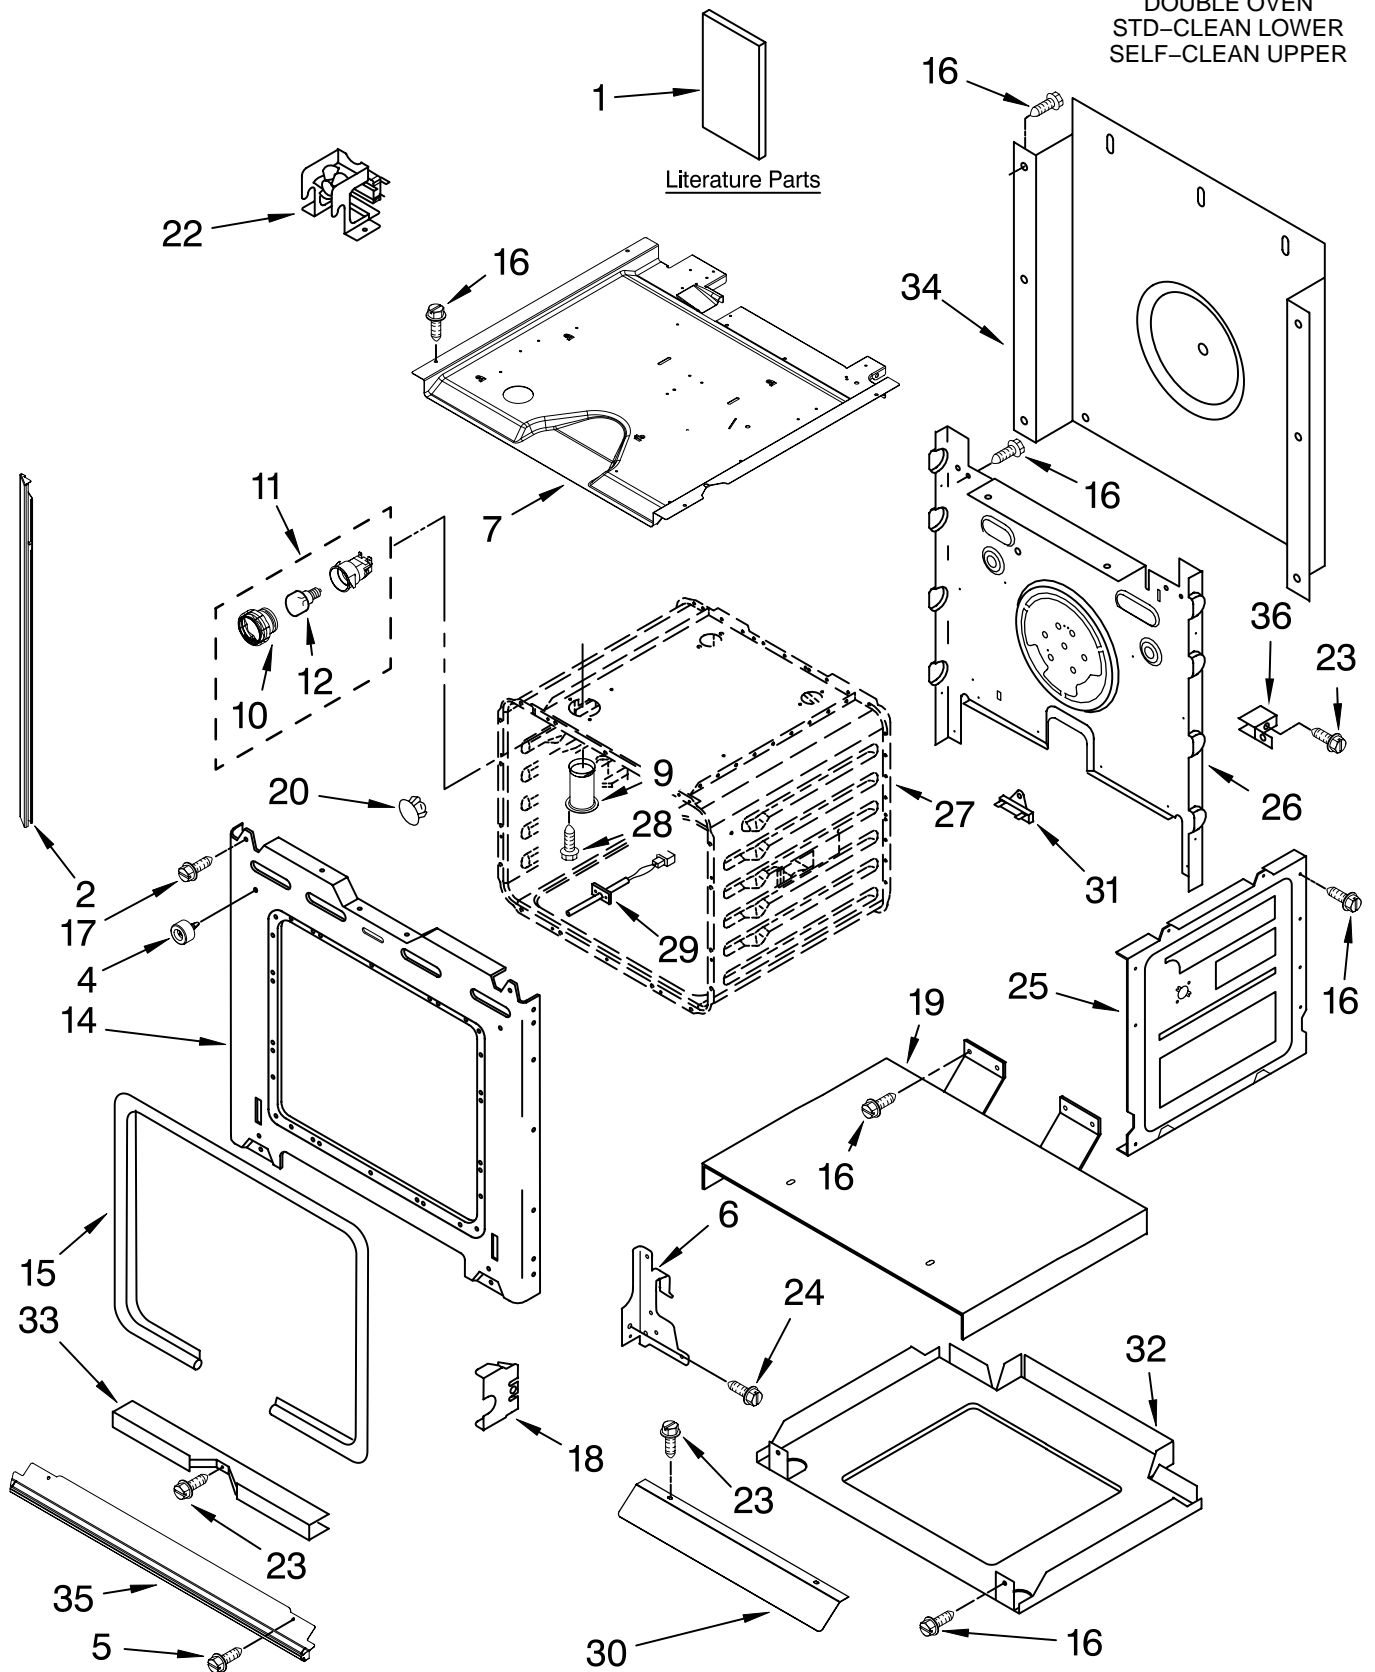

# LOWER OVEN PARTS

For Models: RBD305PRB02, RBD305PRQ02, RBD305PRT02, RBD305PRS02  
(Black) (Designer White) (Biscuit) (Stainless)

30" BUILT-IN ELECTRIC  
DOUBLE OVEN  
STD-CLEAN LOWER  
SELF-CLEAN UPPER