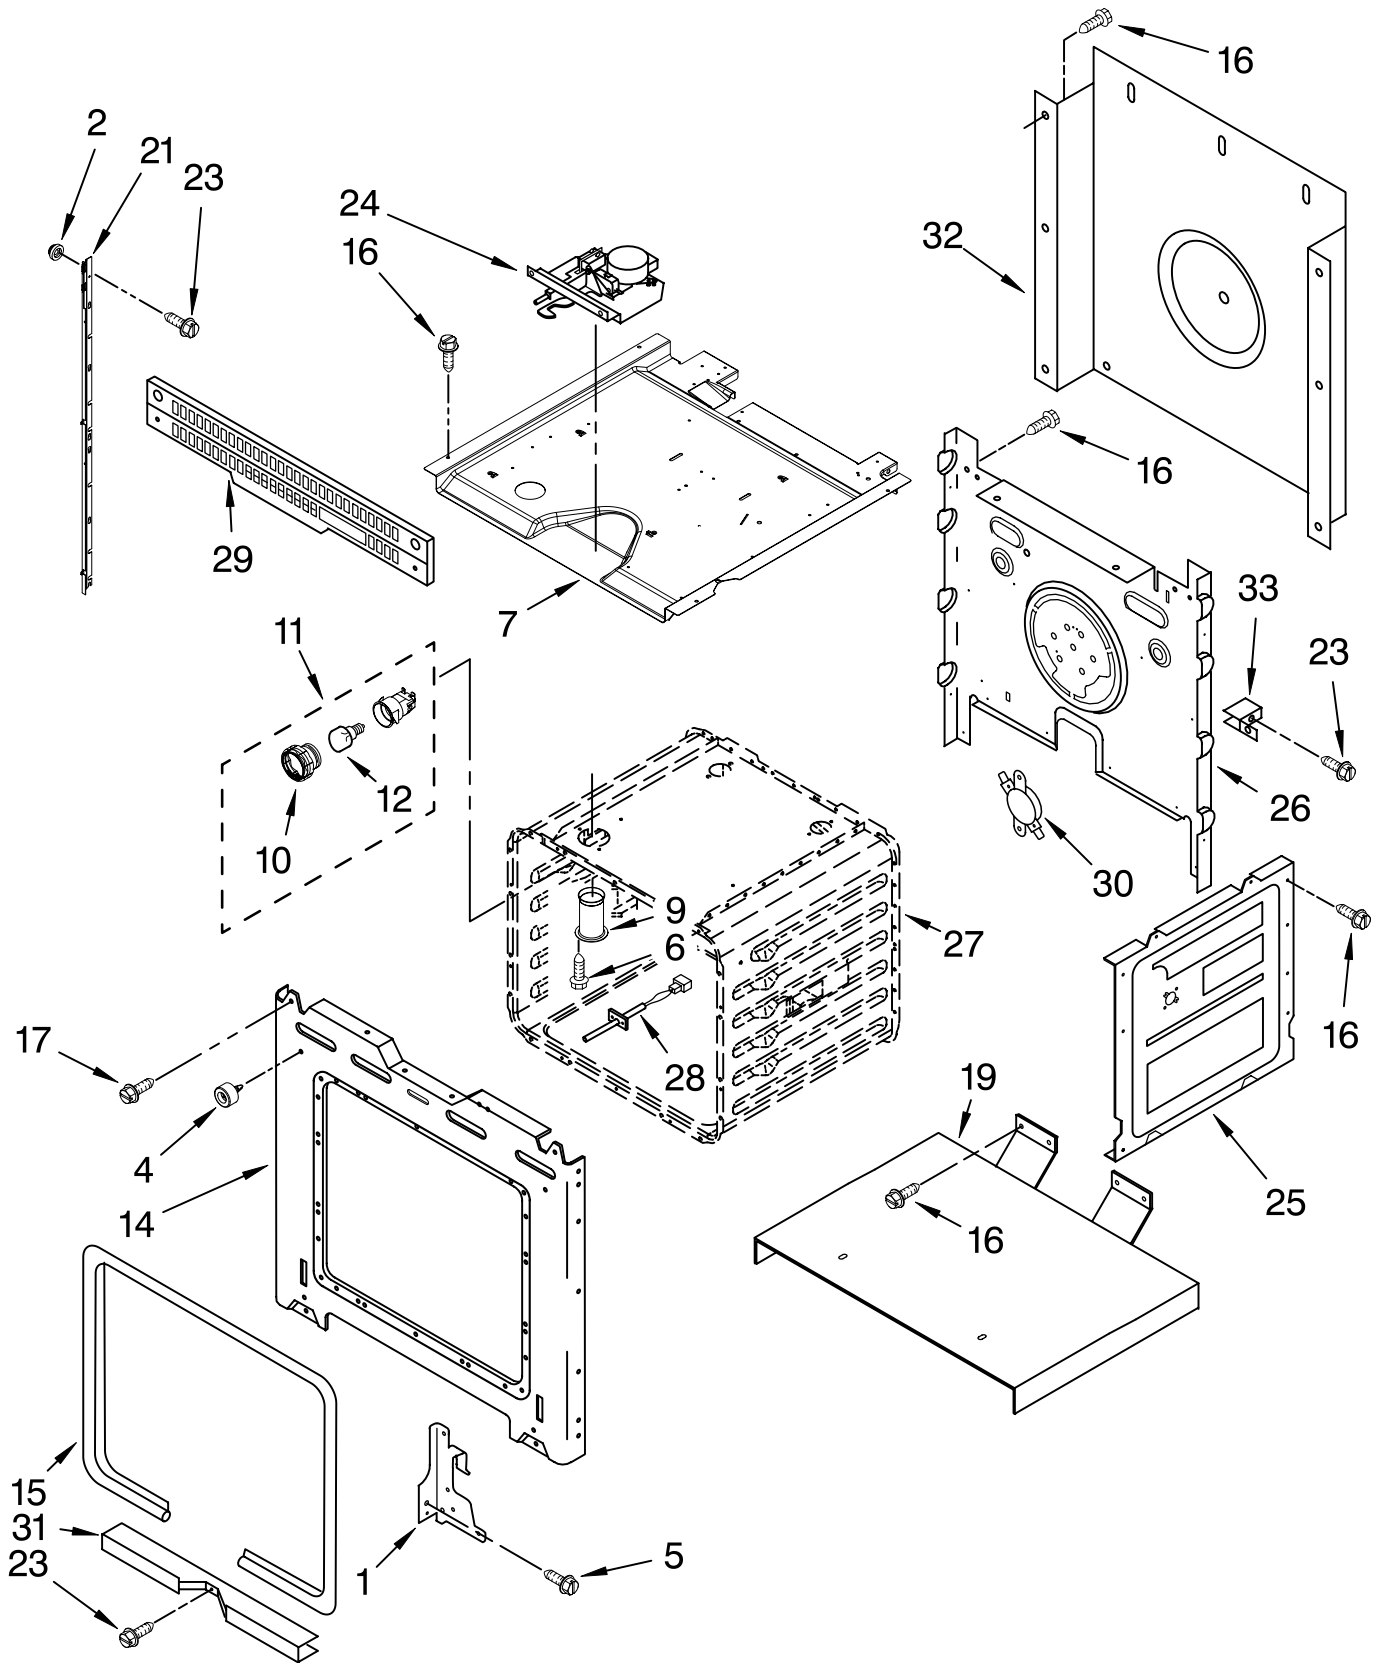

UPPER OVEN PARTS

For Models: RBD305PRB02, RBD305PRQ02, RBD305PRT02, RBD305PRS02
(Black) (Designer White) (Biscuit) (Stainless)

FOR ORDERING INFORMATION REFER TO PARTS PRICE LIST

UPPER OVEN PARTS

For Models:RBD305PRB02, RBD305PRQ02, RBD305PRT02, RBD305PRS02
(Black) (Designer White) (Biscuit) (Stainless)

Illus. No.	Part No.	DESCRIPTION
1		Receiver, Hinge
	4455606	Right
	4455605	Left
2	4448444	Grommet, Mounting Rail
4	W10105790	Bumper, Door
5	4449743	Screw
6	3196176	Screw
7	8303099	Top Chassis
9	4452158	Tube, Vent
10	W10067870	Lens, Light
11	W10009930	Assembly, Light
12	4452166	Bulb, Light
14	W10130368	Frame, Front
15	4455382	Gasket, Door
16	4449809	Screw
17	4449040	Screw
19	4451478	Support, Insulation
21		Rail, Side
	8302793	Right
	8302794	Left
23	4449154	Screw
24	9760888	Assembly, Latch
25	4455641	Side, Chassis
26	4452233	Back, Chassis
27		Liner, Oven (Not serviceable)
28	W10131825	Sensor
29	4452267	Vent, Center
30	9759243	Thermostat
31	4448933	Retainer, Gasket
32	4451747	Cover, Back
33	4449845	Support, Bracket

FOLLOWING PARTS NOT ILLUSTRATED

INSULATION

4449316 Insulation, Wrap
4450365 Insulation, Back