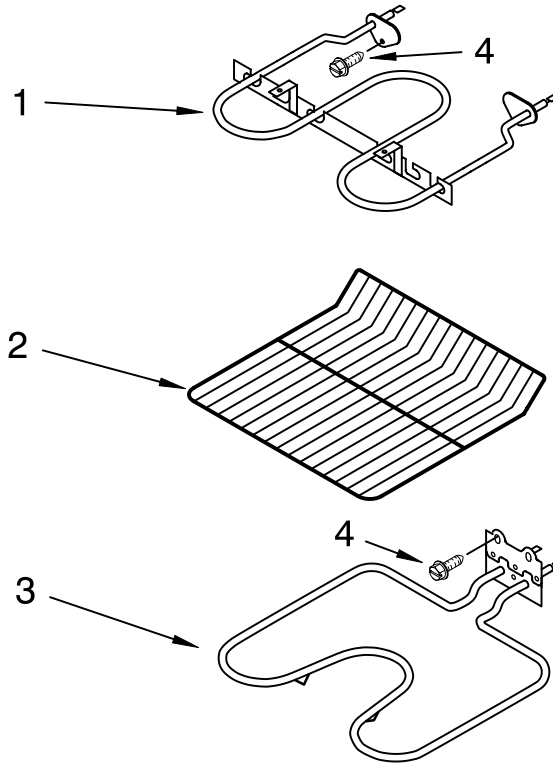

INTERNAL OVEN PARTS

For Models: RBD305PRB02, RBD305PRQ02, RBD305PRT02, RBD305PRS02
(Black) (Designer White) (Biscuit) (Stainless)

Illus. No.	Part No.	DESCRIPTION
1	9760771	Element, Broil
2	4448717	Rack, Oven
3	9760766	Element, Conventional Bake
4	4449154	Screw

FOR ORDERING INFORMATION REFER TO PARTS PRICE LIST