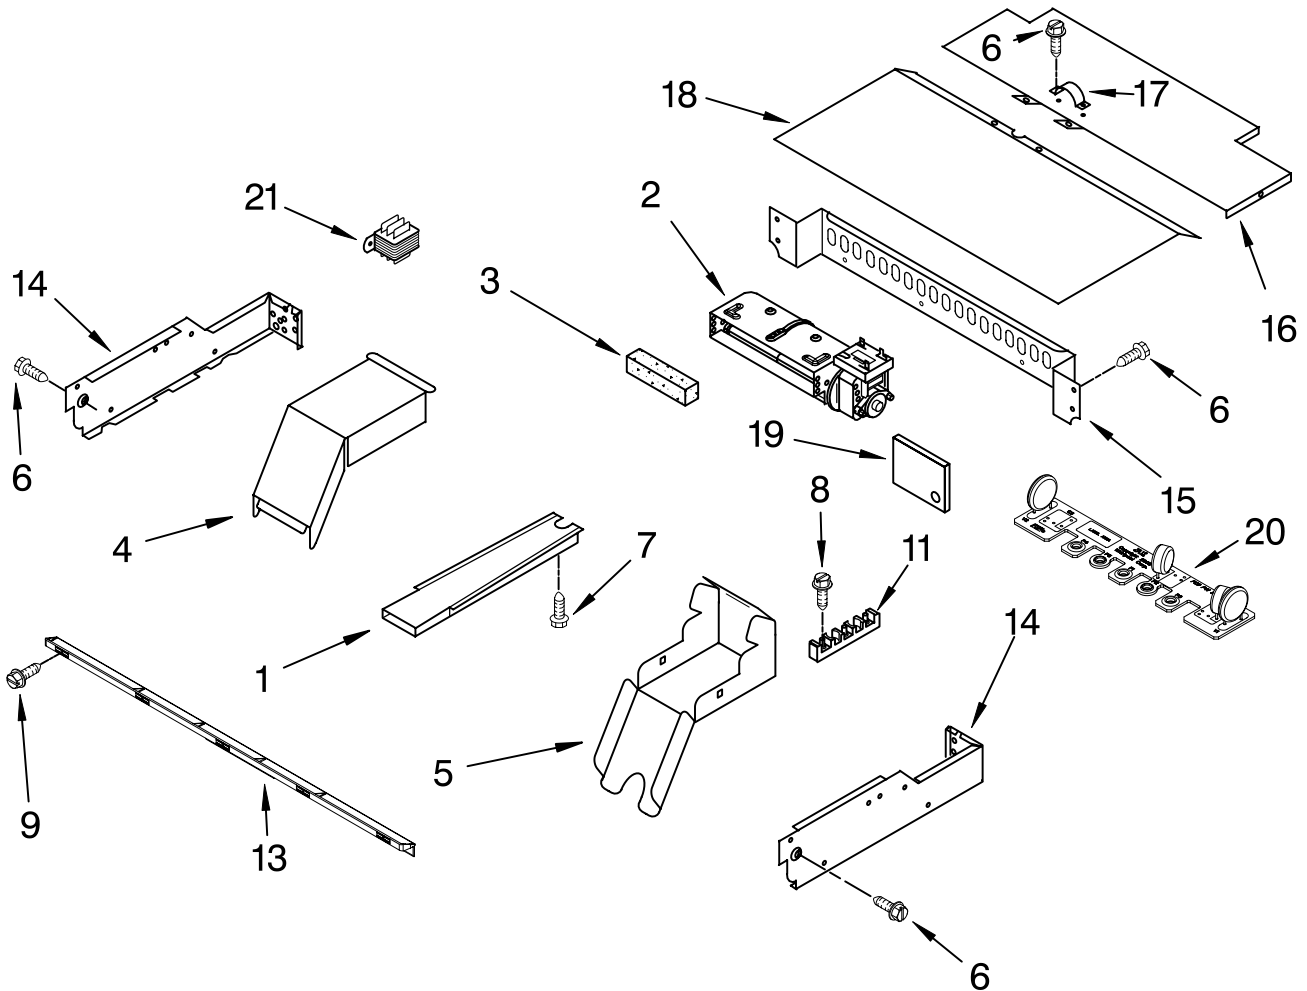

TOP VENTING PARTS

For Models: RBD305PRB02, RBD305PRQ02, RBD305PRT02, RBD305PRS02
(Black) (Designer White) (Biscuit) (Stainless)

Illus. No.	Part No.	DESCRIPTION	Illus. No.	Part No.	DESCRIPTION	Illus. No.	Part No.	DESCRIPTION
1	4451759	Vent, Exhaust	7	4449040	Screw	15	9759135	Back, Control
2	4457289	Blower	8	3400080	Screw	16	4450551	Cover, Top Rear
	W10016550	65mm (Upper) 45mm (Lower)	9	4450038	Screw	17	4448664	Clamp
3	4451758	Foam, Block	11	4449868	Block, Terminal	18	4452367	Cover, Top Front
4	4455178	Elbow, Vent Top	13	8303497	Vent, Control Panel	19	4454943	Plate, Fan
5	4455177	Elbow, Vent Bottom	14	4451597	Right	20	8302143	Suppressor
6	4449809	Screw		4451598	Left	21	9760587	Transformer

FOR ORDERING INFORMATION REFER TO PARTS PRICE LIST