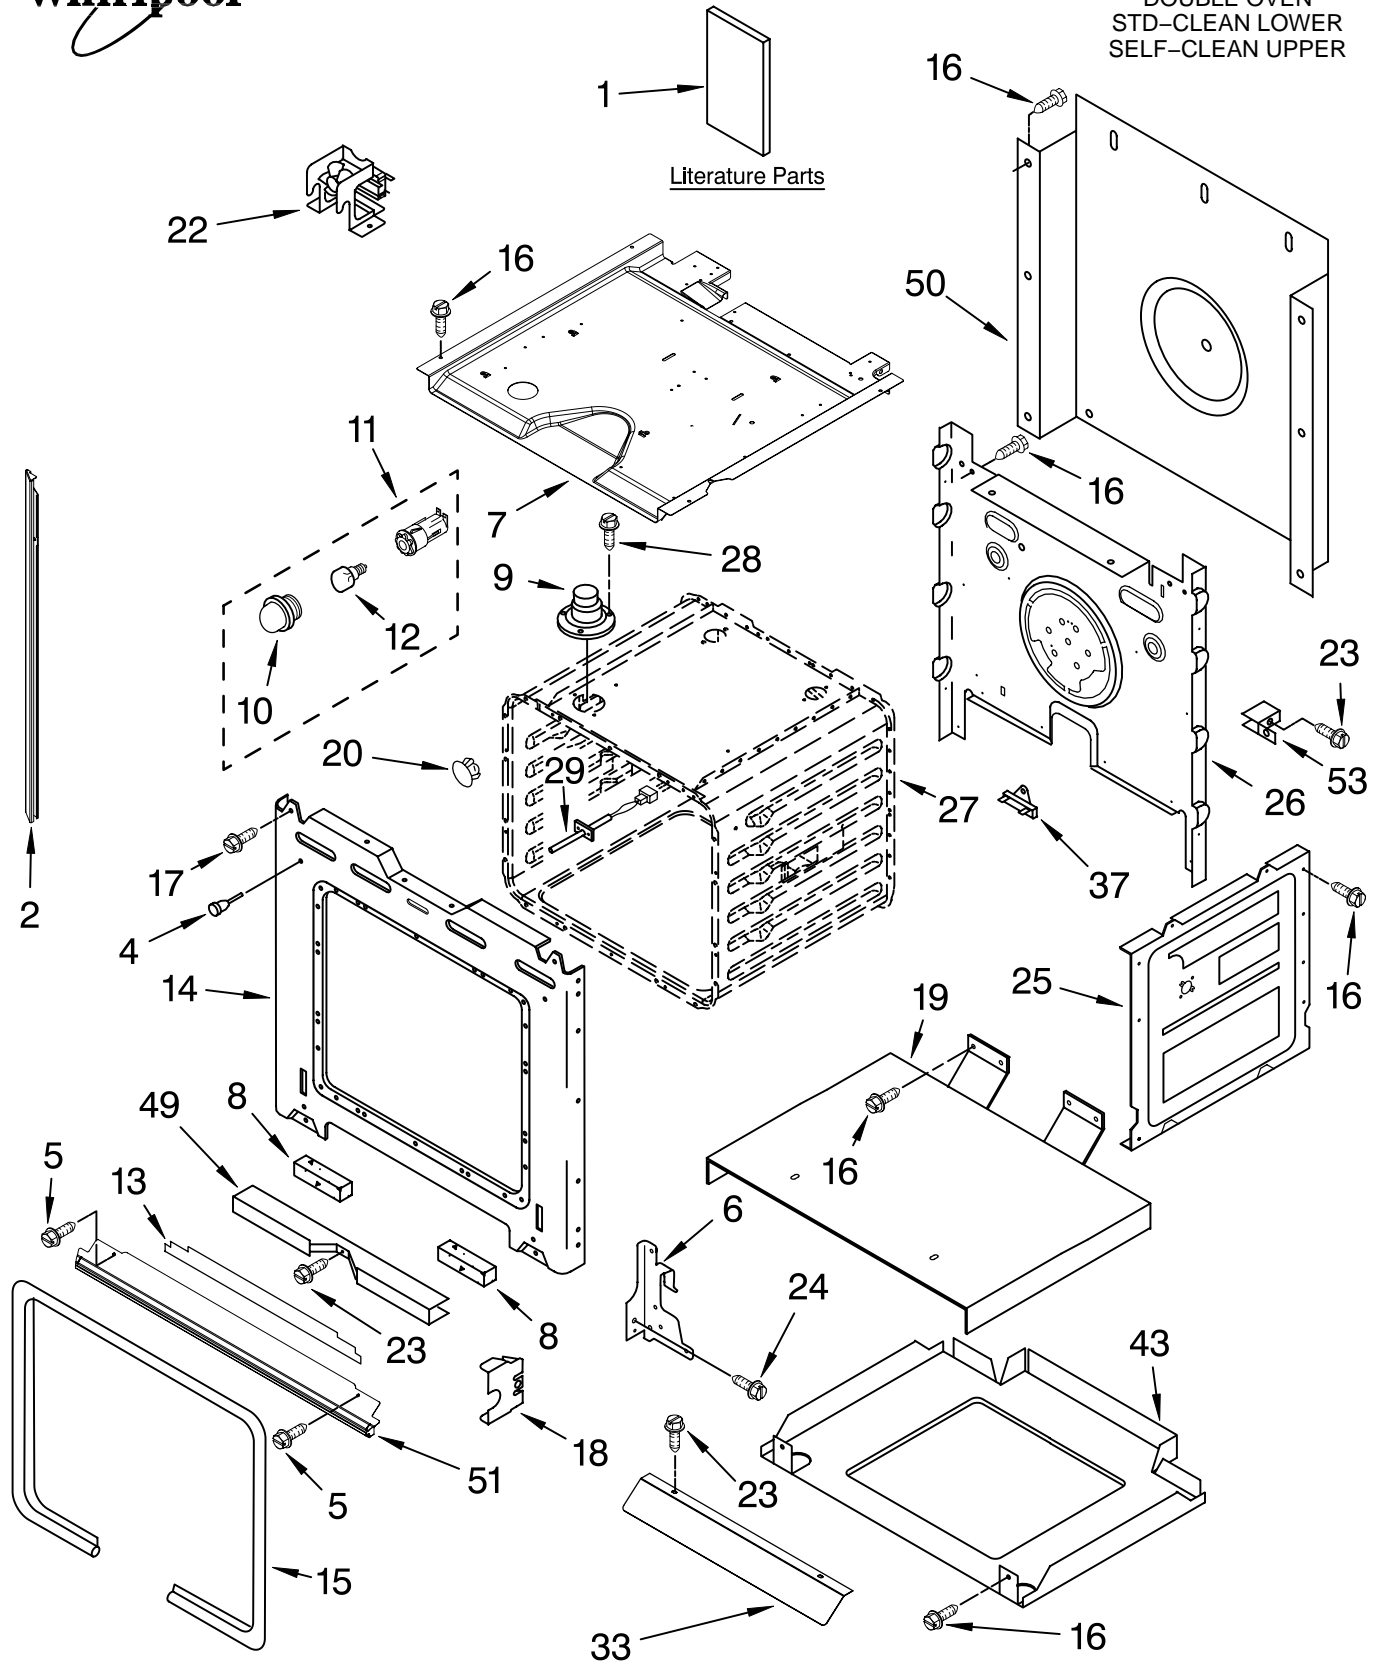

LOWER OVEN PARTS

For Models: RBD305PRB00, RBD305PRQ00, RBD305PRT00, RBD305PRS00
 (Black) (Designer White) (Biscuit) (Stainless Steel)

24" BUILT-IN ELECTRIC
 DOUBLE OVEN
 STD-CLEAN LOWER
 SELF-CLEAN UPPER

FOR ORDERING INFORMATION REFER TO PARTS PRICE LIST

LOWER OVEN PARTS

For Models: RBD305PRB00, RBD305PRQ00, RBD305PRT00, RBD305PRS00
(Black) (Designer White) (Biscuit) (Stainless Steel)

Illus. No.	Part No.	DESCRIPTION	Illus. No.	Part No.	DESCRIPTION	Illus. No.	Part No.	DESCRIPTION
1		Literature Parts	7	8303099	Top Chassis	28	3196176	Screw
	8303647	Installation Instructions	8	4452490	Spacer, Foam	29	4455636	Sensor
	8303870	Use & Care Guide (Oven)	9	4452159	Tube, Vent	33	9760677	Deflector, Vent
	8302068	Tech Sheet	10	4452165	Lens, Light	37	4451354	Fuse-Thermal
	3191638	English	11	4452368	Oven Light Assy	43	9759713	Base, Chassis
	9759133	French	12	4452166	Bulb, Light	49	4448933	Retainer, Gasket
2		Trim, Side	13	4452337	Insulation, Bottom Vent	50	4451747	Cover, Back
	8302917	RH Black	14	9759060	Frame, Front	51		Trim, Bottom
	8302919	RH White	15	4450493	Gasket, Door		8302947	Black
	8302921	RH Biscuit	16	4449809	Screw		8302948	White
	8303209	LH Stainless	17	4449040	Screw		8302949	Biscuit
	8302918	LH Black	18	4452152	Bracket, Mounting (Bottom Vent)	53	4449845	Support, Bracket
	8302920	LH White	19	4451478	Support, Insulation	FOLLOWING PARTS NOT ILLUSTRATED		
	8302922	LH Biscuit	20	4450935	Plug, Door	INSULATION		
	8303210	RH Stainless	22	4451664	Fan & Bracket Assy		4449315	Insulation, Wrap
4	4448520	Bumper, Door	23	4449154	Screw		4450364	Insulation, Back
5		Screw	24	4449743	Screw			
	3400832	Black	25	4455641	Side, Chassis (R.H. & L.H.)			
	3400805	Zinc	26	4452234	Back, Chassis			
6		Receiver, Hinge	27		Liner, Oven (Not serviceable)			
	4455605	Left Hand						
	4455606	Right Hand						