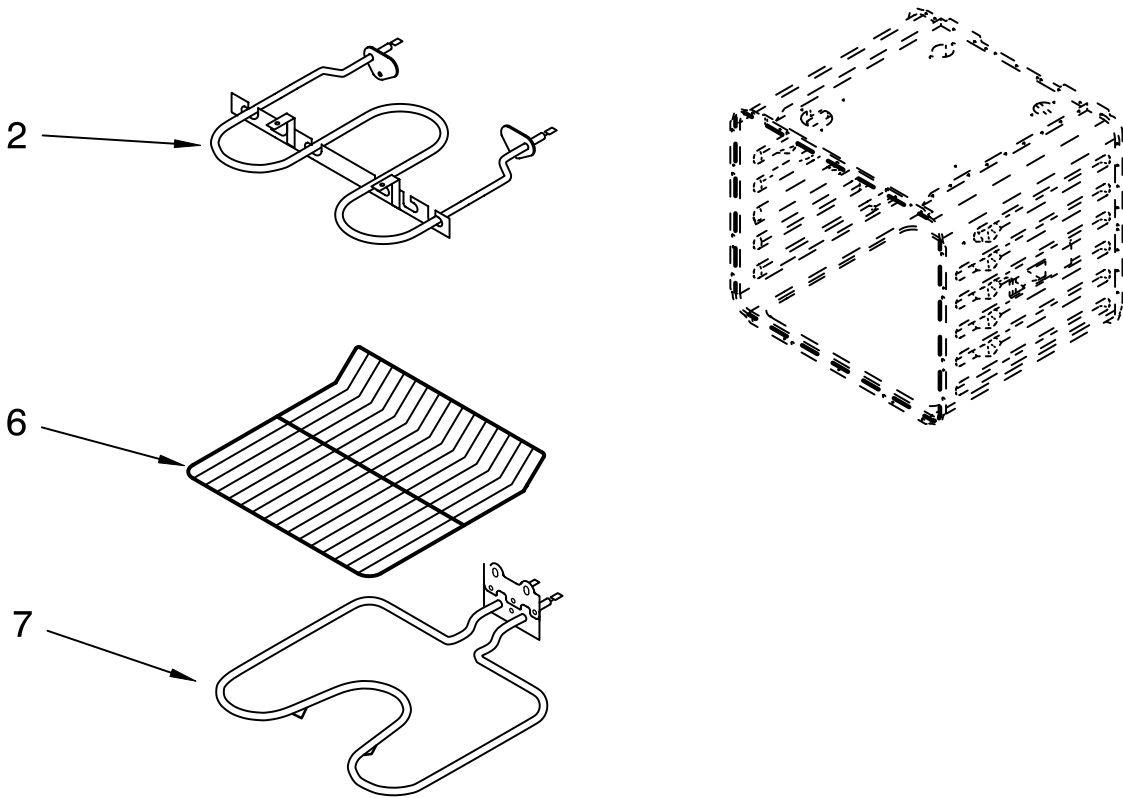

INTERNAL OVEN PARTS

For Models: RBD305PRB00, RBD305PRQ00, RBD305PRT00, RBD305PRS00
(Black) (Designer White) (Biscuit) (Stainless Steel)

Illus. No.	Part No.	DESCRIPTION
2	4456103	Element, Broil
	4449154	Screw
6	4448717	Rack, Oven (4)
7	4452153	Element, Bake
	4449154	Screw

FOR ORDERING INFORMATION REFER TO PARTS PRICE LIST