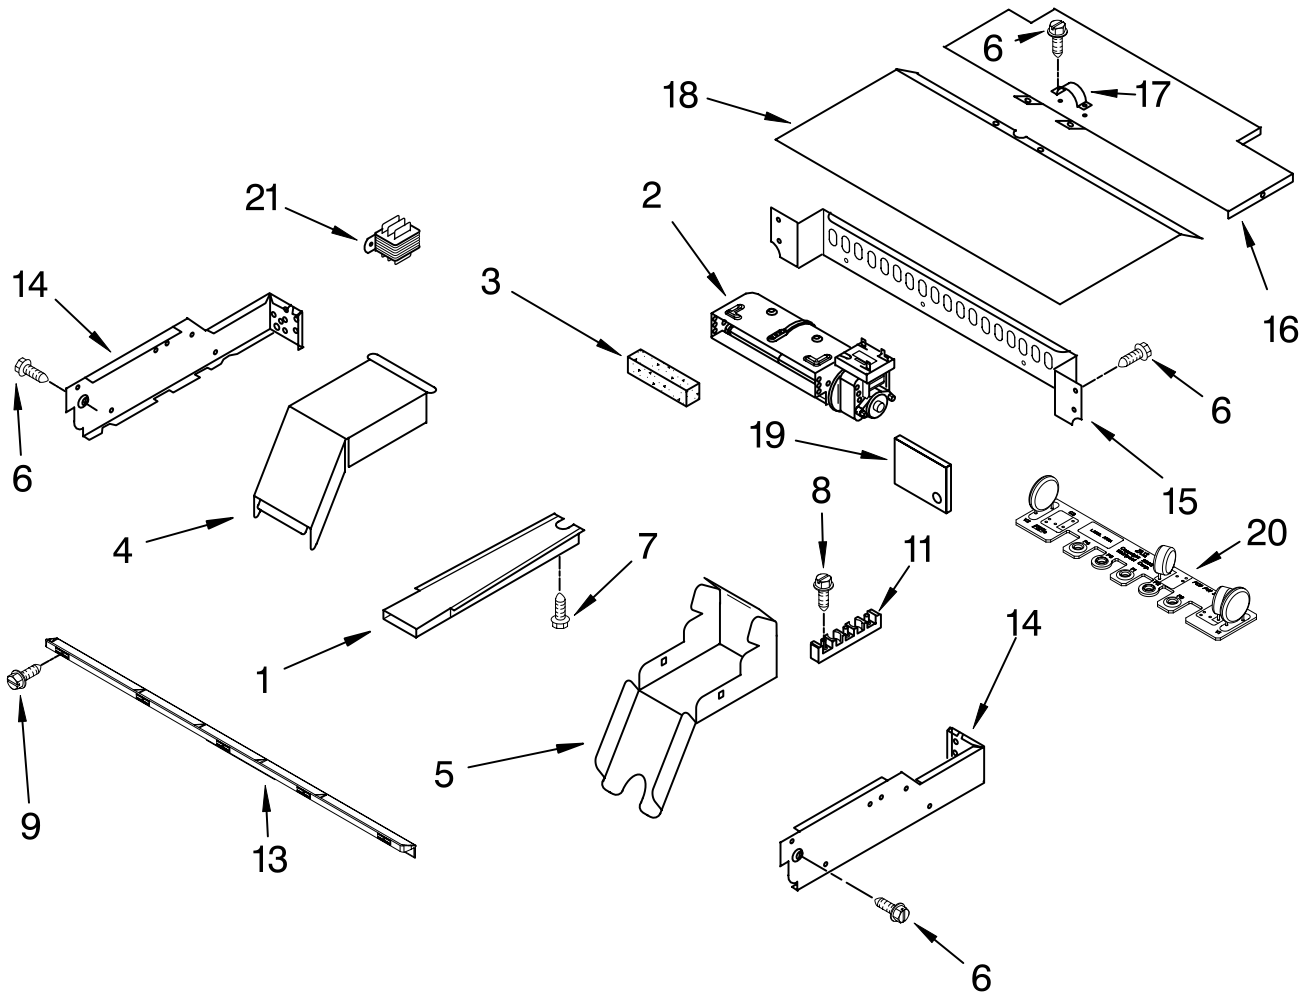

TOP VENTING PARTS

For Models: RBD305PRB00, RBD305PRQ00, RBD305PRT00, RBD305PRS00
(Black) (Designer White) (Biscuit) (Stainless Steel)

Illus. No.	Part No.	DESCRIPTION
1	4451759	Vent, Exhaust
2	4457289	Blower
	4457289	65mm (Upper)
	w10016550	45mm (lower)
3	4451758	Foam, Block
4	4455178	Elbow, Vent-Top
5	4455177	Elbow, Vent-Bottom
6	4449809	Screw
7	4449040	Screw
8	3400080	Screw

Illus. No.	Part No.	DESCRIPTION
9	4450038	Screw
11	4449868	Block, Terminal
13	8303497	Vent, (Control Panel)
14	4451597	Right Side, Control Top
	4451598	Left
15	9759135	Back, Control

Illus. No.	Part No.	DESCRIPTION
16	4450551	Cover, Top Rear
17	4448664	Clamp
18	4452367	Cover, Top Front
19	4454943	Plate, Fan
20	8302143	Suppressor
21	8300642	Transformer, Single Control

FOR ORDERING INFORMATION REFER TO PARTS PRICE LIST