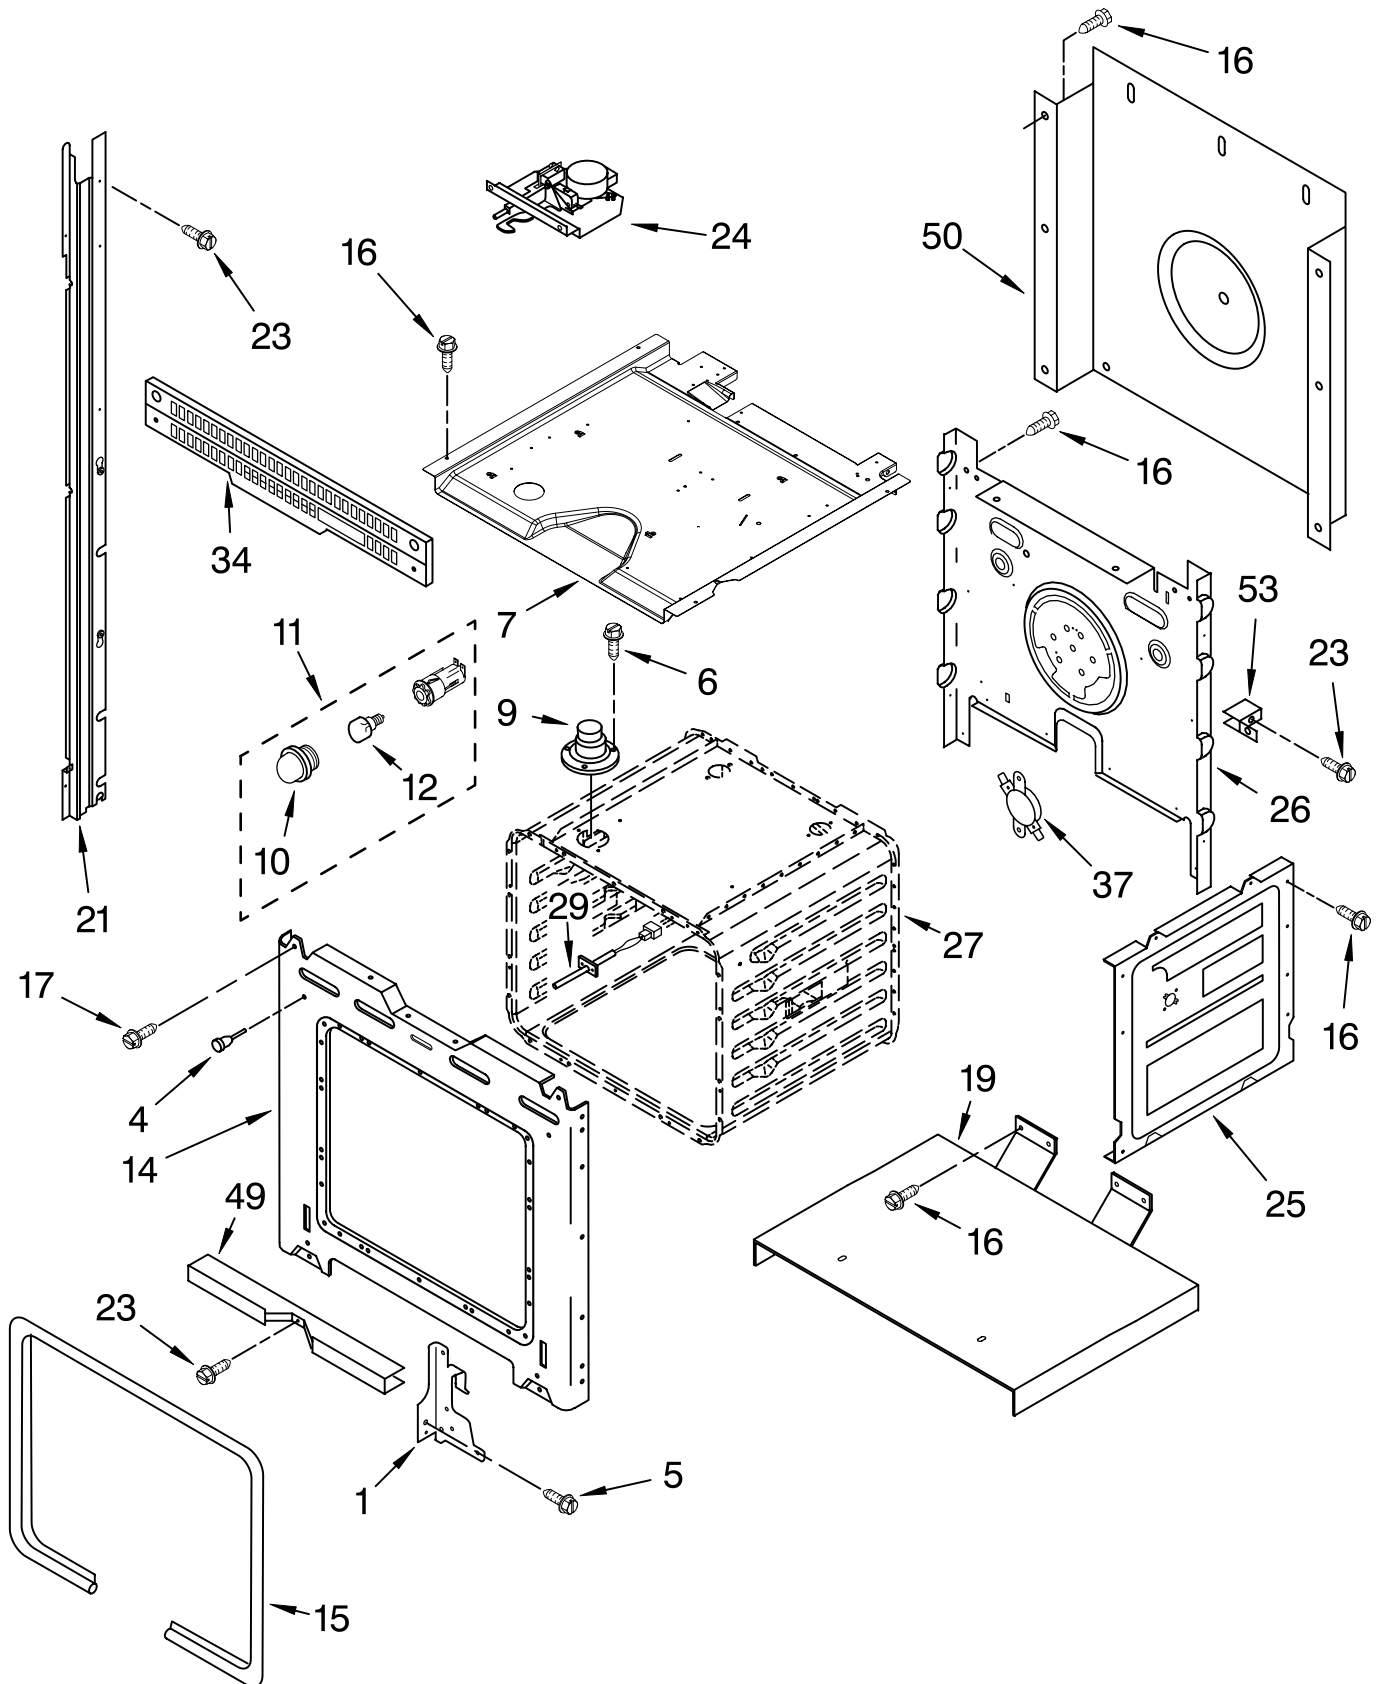

UPPER OVEN PARTS

For Models: RBD305PRB00, RBD305PRQ00, RBD305PRT00, RBD305PRS00
(Black) (Designer White) (Biscuit) (Stainless Steel)

FOR ORDERING INFORMATION REFER TO PARTS PRICE LIST

UPPER OVEN PARTS

For Models:RBD305PRB00, RBD305PRQ00, RBD305PRT00,RBD305PRS00
(Black) (Designer White) (Biscuit) (Stainless Steel)

<u>Illus. No.</u>	<u>Part No.</u>	<u>DESCRIPTION</u>
1		Receiver, Hinge
	4455605	Left Hand
	4455606	Right Hand
4	4448520	Bumper, Door
5	4449743	Screw
6	3196176	Screw
7	4455864	Top Chassis
9	4452158	Tube, Vent
10	4452165	Lens, Light
11	4452368	Oven Light Assy
12	4452166	Bulb, Light
14	4455611	Frame, Front
15	4455381	Gasket, Door
16	4449809	Screw
17	4449040	Screw
19	4451477	Support, Insulation
21		Rail, Side
	8302793	Right Side
	8302794	Left Side
	4448444	Grommet
23	4449154	Screw
24	9759525	Latch Assy
25	4455641	Side, Chassis (R.H. & L.H.)
26	4452233	Back, Chassis
27		Liner, Oven (Not serviceable)
29	4452267	Sensor
34	4452266	Vent, Center
37	9759243	Thermostat (TOD) (Temp.) SPST
49	4448933	Retainer, Gasket
50	4451747	Cover, Back
53	4449845	Support, Bracket

FOLLOWING PARTS NOT ILLUSTRATED

INSULATION

4459316 Insulation, Wrap
4450365 Insulation, Back