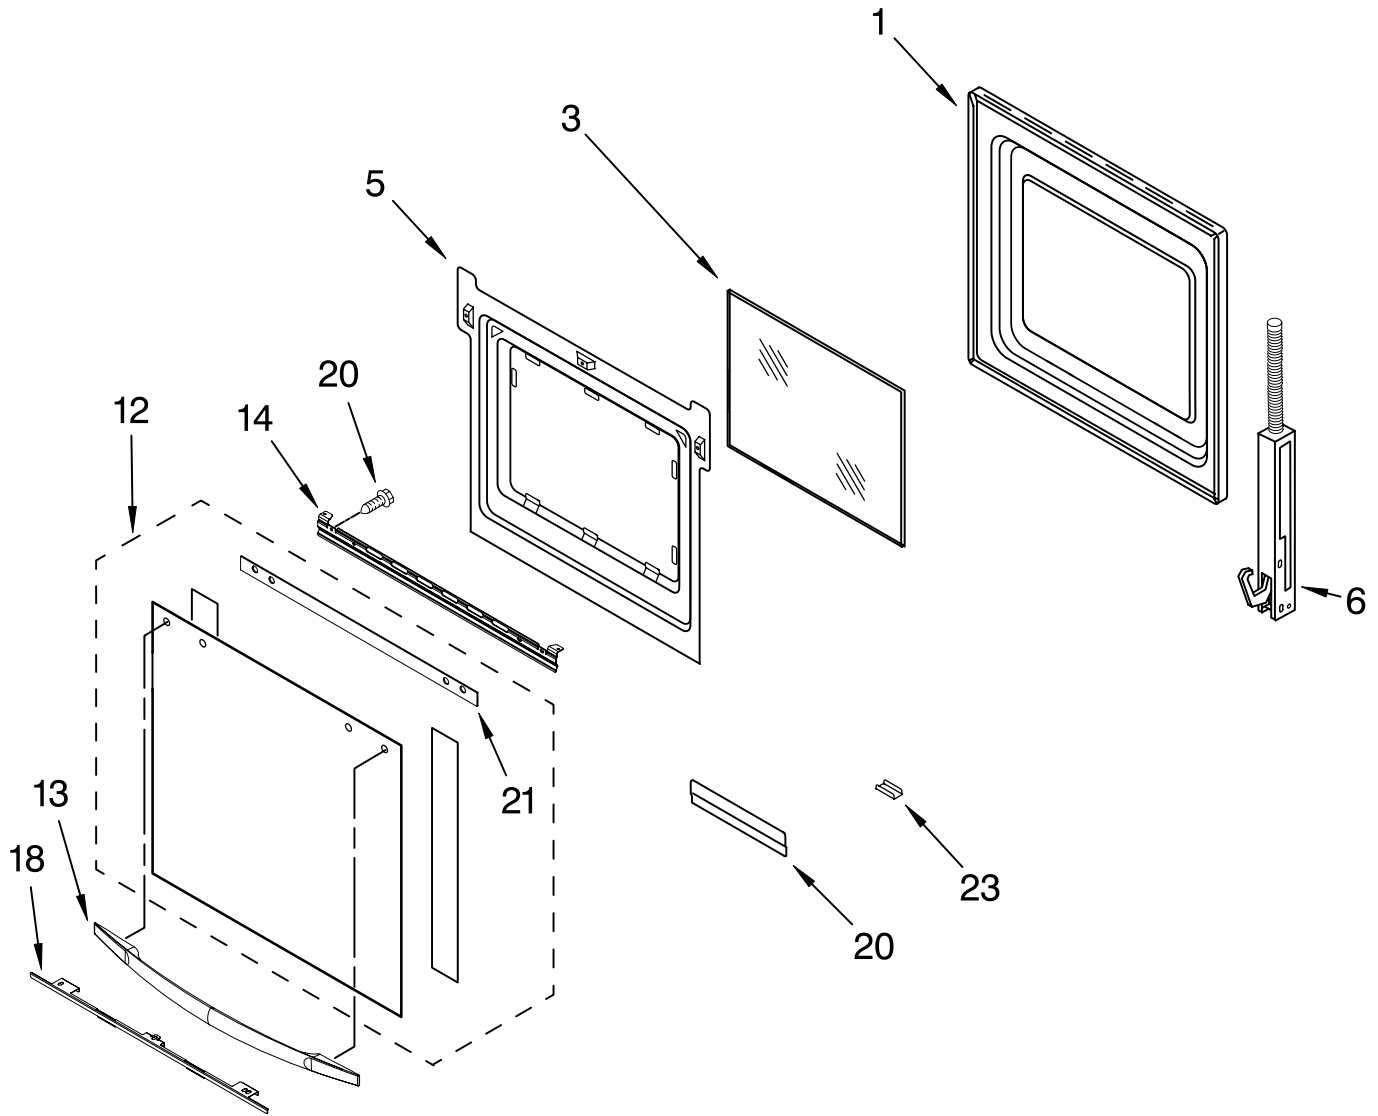

LOWER OVEN DOOR PARTS

For Models: RBD305PRB00, RBD305PRQ00, RBD305PRT00, RBD305PRS00
(Black) (Designer White) (Biscuit) (Stainless Steel)

Illus. No.	Part No.	DESCRIPTION
1	8303700	Liner, Door
3	4449259	Glass, Inner
5	9759743	Retainer, Glass
6		Hinge, Door
	9760565	Right Side
	9760566	Left Side
	9760567	Right Side (SS Model Only)
	9760568	Left Side

Illus. No.	Part No.	DESCRIPTION
12		Door Glass, Assy
	8303330	Black
	8303339	White
	8303342	Biscuit
	8303314	Stainless
13		Door Handle
	8302813	Black
	8302814	White
	8302815	Biscuit

Illus. No.	Part No.	DESCRIPTION
14	8303167	Bracket, Handle
18		Retainer, Door
	8303389BL	Black
	8303389WH	White
	8303389BT	Biscuit
20	4451040	Screw
21	8303878	Seal, Door
23	4451432	Retainer, Clip

FOR ORDERING INFORMATION REFER TO PARTS PRICE LIST