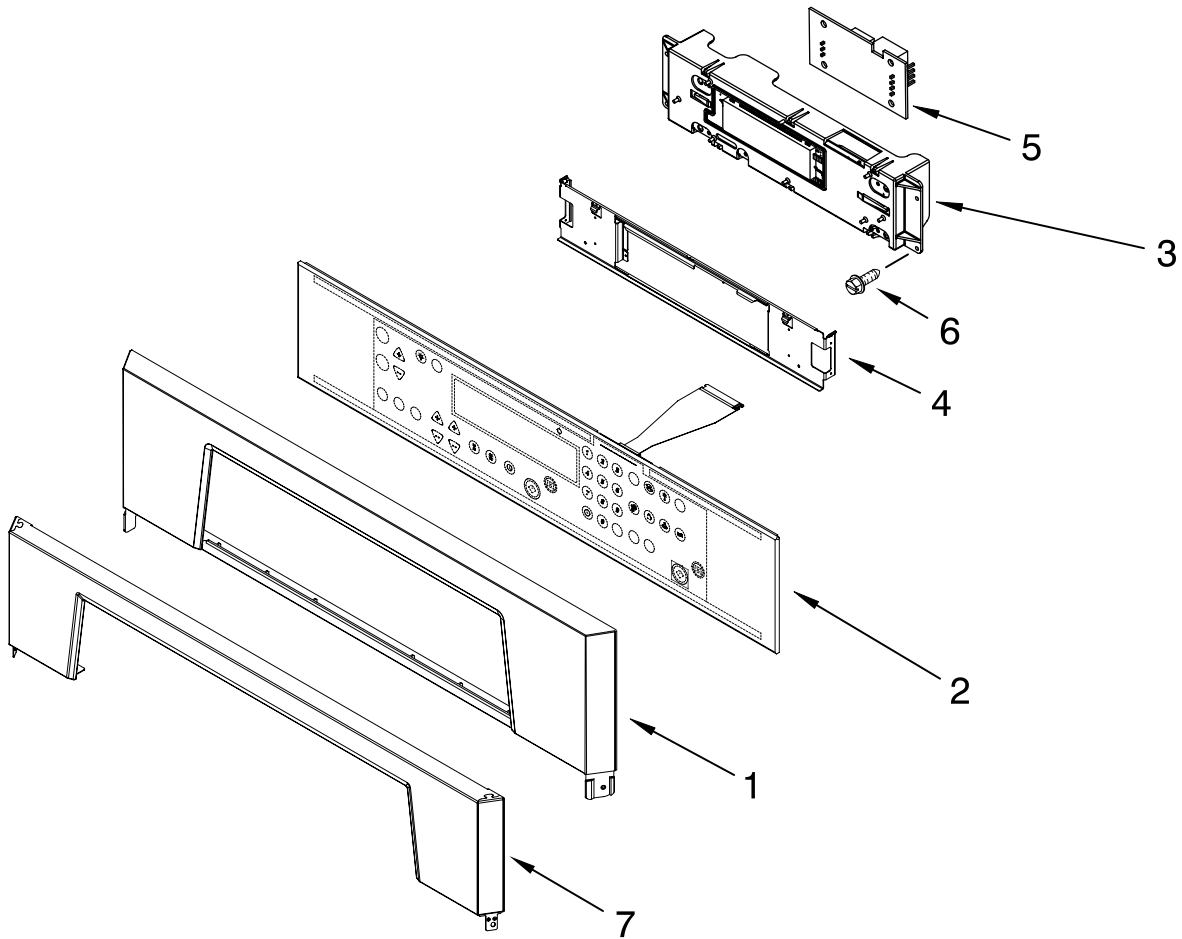

CONTROL PANEL PARTS

For Models: RBD305PRB00, RBD305PRQ00, RBD305PRT00, RBD305PRS00
(Black) (Designer White) (Biscuit) (Stainless Steel)

Illus. No.	Part No.	DESCRIPTION
1	8302848	Control Panel Assy. Black
	8302849	White
	8302850	Biscuit
2	8304248	Membrane Switch Black
	8304249	White
	8304250	Biscuit
3	8303883	Microcomputer
4	8304161	Bracket, Control
5	8301848	Board, Mtrzd Latch
6	4449745	Screw
7	8302877	Cover, Stainless

FOR ORDERING INFORMATION REFER TO PARTS PRICE LIST