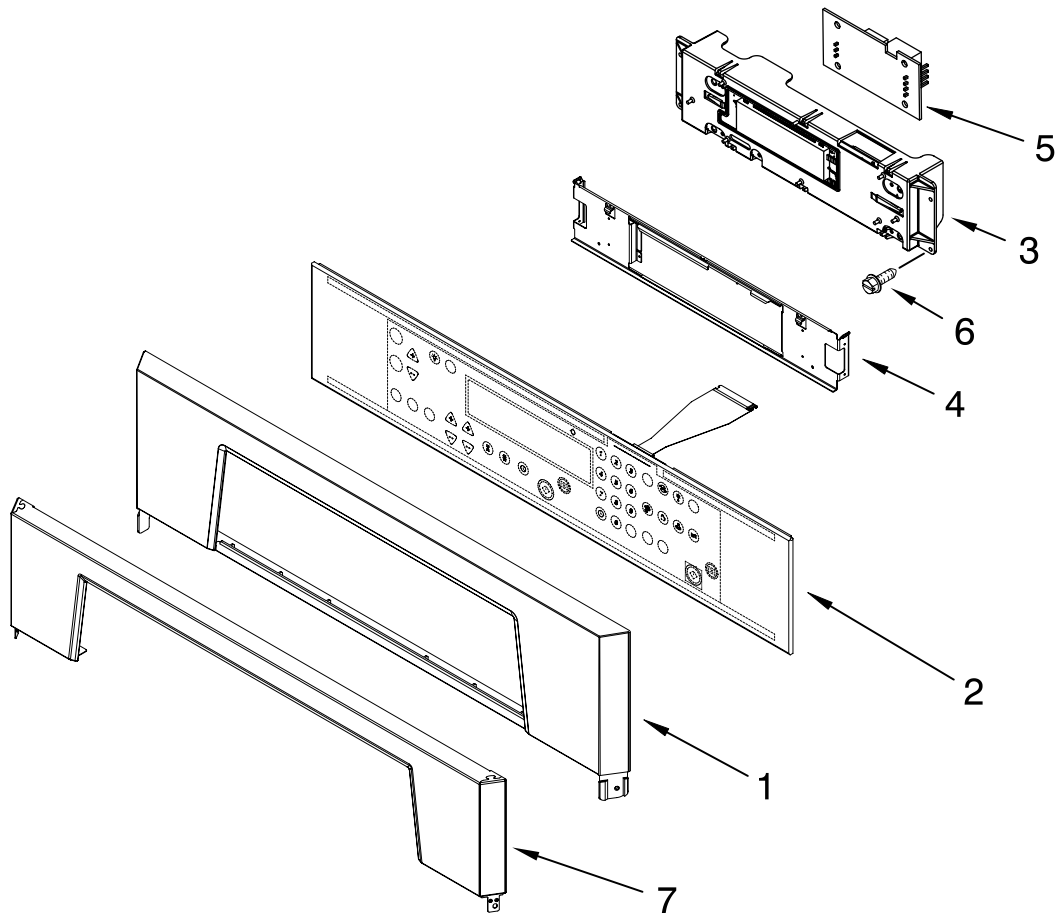

CONTROL PANEL PARTS

For Models: RBD275PRB00, RBD275PRQ00, RBD275PRT00, RBD275PRS00
(Black) (Designer White) (Biscuit) (Stainless Steel)

Illus. No.	Part No.	DESCRIPTION
1		Control Panel Assy.
	8302844	Black
	8302845	White
	8302846	Biscuit
2		Membrane Switch
	8304248	Black
	8304249	White
	8304250	Biscuit
3	8303883	Microcomputer
4	8304162	Bracket, Control
5	8301848	Board, Mtrzd Latch
6	4449745	Screw
7	8302878	Trim-Panel (Use on S.Steel model only)

FOR ORDERING INFORMATION REFER TO PARTS PRICE LIST