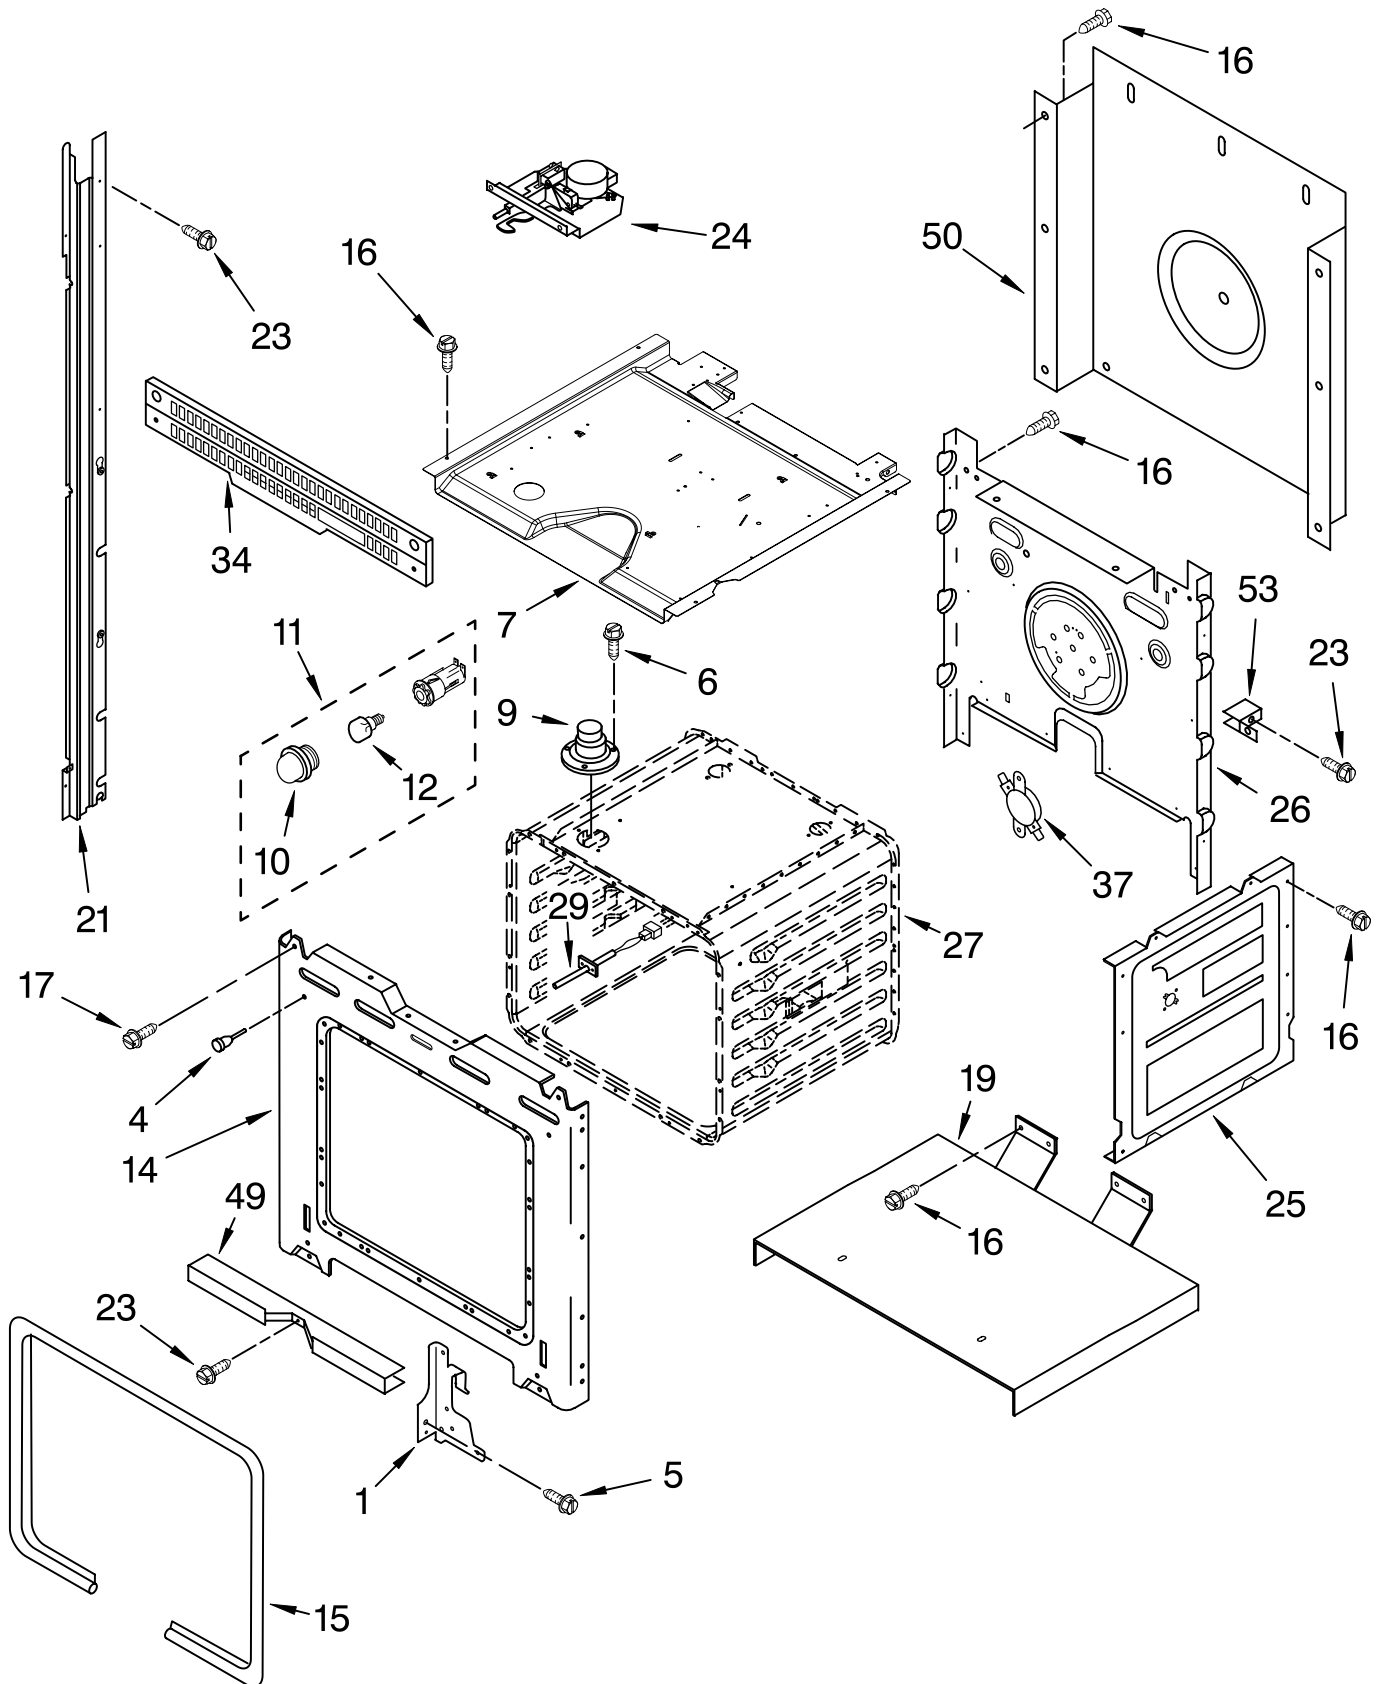

UPPER OVEN PARTS

For Models: RBD275PRB00, RBD275PRQ00, RBD275PRT00, RBD275PRS00
(Black) (Designer White) (Biscuit) (Stainless Steel)

FOR ORDERING INFORMATION REFER TO PARTS PRICE LIST

UPPER OVEN PARTS

For Models:RBD275PRB00, RBD275PRQ00, RBD275PRT00,RBD275PRS00
(Black) (Designer White) (Biscuit) (Stainless Steel)

Illus. No.	Part No.	DESCRIPTION
1		Receiver, Hinge
	4455605	Left Hand
	4455606	Right Hand
4	4448520	Bumper, Door
5	4449743	Screw
6	3196176	Screw
7	4455864	Top Chassis
9	4452158	Tube, Vent
10	4452165	Lens, Light
11	4452368	Oven Light Assy
12	4452166	Bulb, Light
14	4455611	Frame, Front
15	4455381	Gasket, Door
16	4449809	Screw
17	4449040	Screw
19	4451477	Support, Insulation
21		Rail, Side
	8302793	Right Side
	8302794	Left Side
	4448444	Grommet
23	4449154	Screw
24	9759525	Latch Assy
25	4455641	Side, Chassis (R.H. & L.H.)
26	4452233	Back, Chassis
27		Liner, Oven (Not serviceable)
29	4455636	Sensor
34	4452266	Vent, Center
37	9759243	Thermostat (TOD) (Temp.) SPST
49	4448933	Retainer, Gasket
50	4451747	Cover, Back
53	4449845	Support, Bracket

FOLLOWING PARTS NOT ILLUSTRATED

INSULATION

4449315 Insulation, Wrap
4450364 Insulation, Back