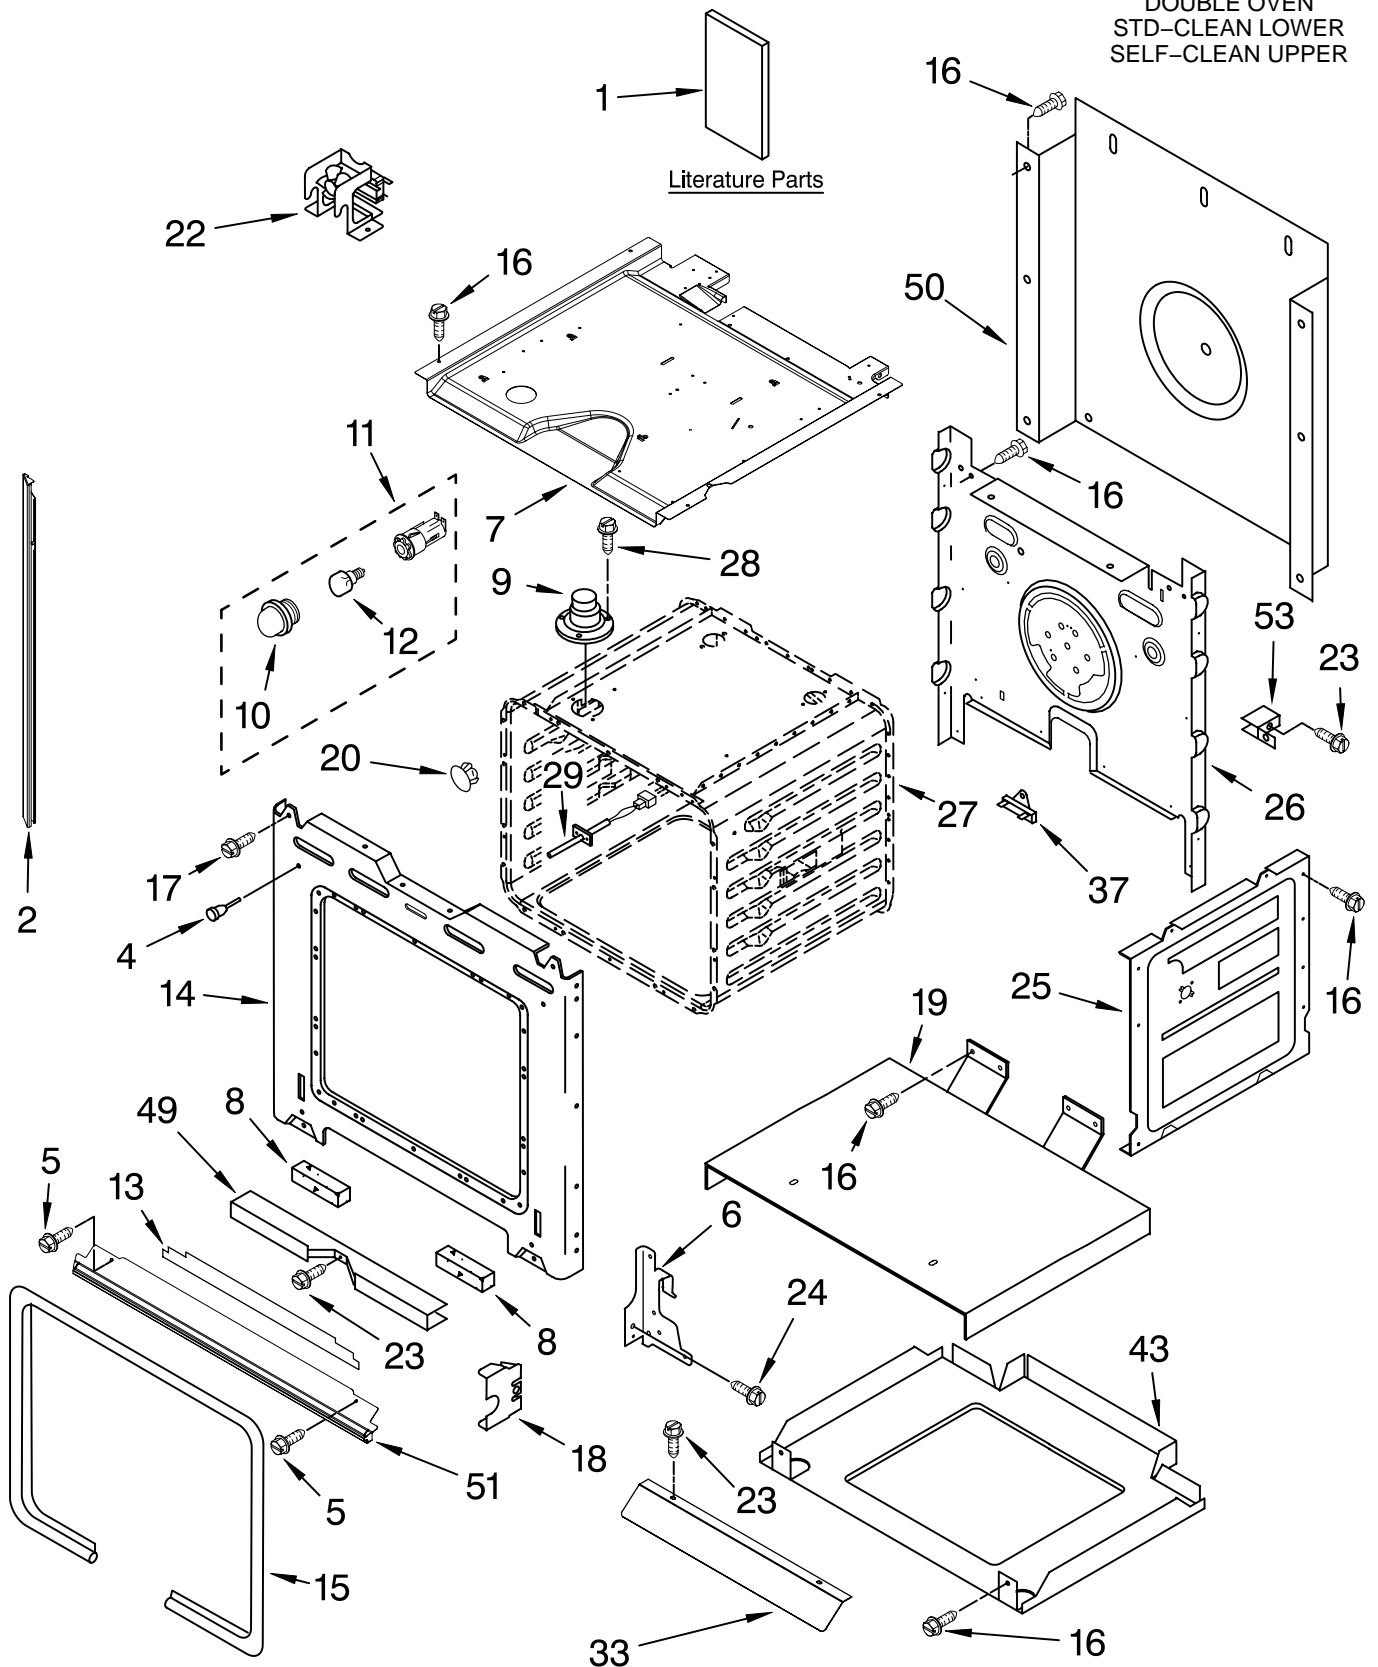

# LOWER OVEN PARTS

For Models: RBD275PRB00, RBD275PRQ00, RBD275PRT00, RBD275PRS00  
(Black) (Designer White) (Biscuit) (Stainless Steel)

24" BUILT-IN ELECTRIC  
DOUBLE OVEN  
STD-CLEAN LOWER  
SELF-CLEAN UPPER