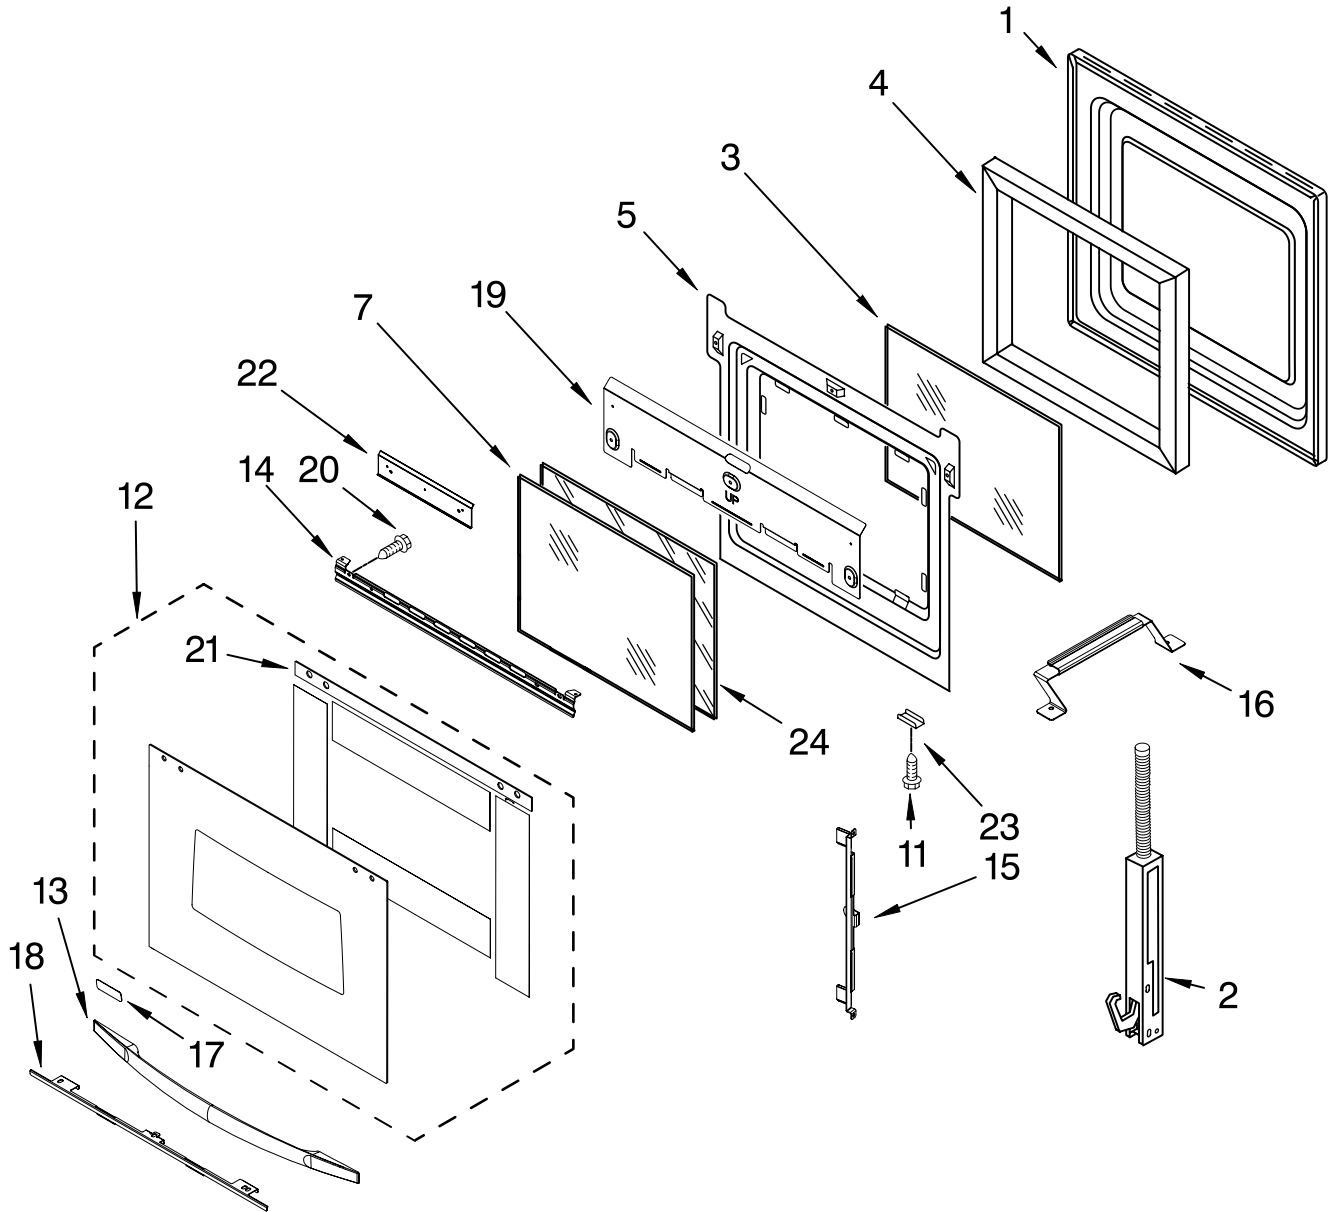

UPPER OVEN DOOR PARTS

For Models: RBD275PRB00, RBD275PRQ00, RBD275PRT00, RBD275PRS00
(Black) (Designer White) (Biscuit) (Stainless Steel)

Illus. No.	Part No.	DESCRIPTION
1	8303699	Liner, Door
2	4451721	Hinge, Door
	9760569	Right Side
	9760570	Left Side
		(SS Model Only)
	9760572	Left Side
	9760571	Right Side
3	4449253	Glass, Inner
4	4451721	Insulation, Door
5	4457131	Retainer, Glass
7	9759224	Glass, Inner
11	3400832	Screw

Illus. No.	Part No.	DESCRIPTION
12		Door Glass, Assy
	8303320	Black
	8303338	White
	8303341	Biscuit
	8303313	Stainless
13		Door Handle
	8302810	Black
	8302811	White
	8302812	Biscuit
14	8303166	Bracket, Handle
15	9759229	Bracket(2nd Glass)

Illus. No.	Part No.	DESCRIPTION
16	9759230	Bracket(3rd Glass)
17	8303811	Nameplate
18		Retainer, Door
	8303388BL	Black
	8303388WH	White
	8303388BT	Biscuit
19	4457102	Shield, Heat
20	4451040	Screw
21	8303877	Seal, Door
22	4457113	Shield, Heat (Btm)
23	4451432	Retainer, Clip
24	9759227	Glass, Inner

FOR ORDERING INFORMATION REFER TO PARTS PRICE LIST