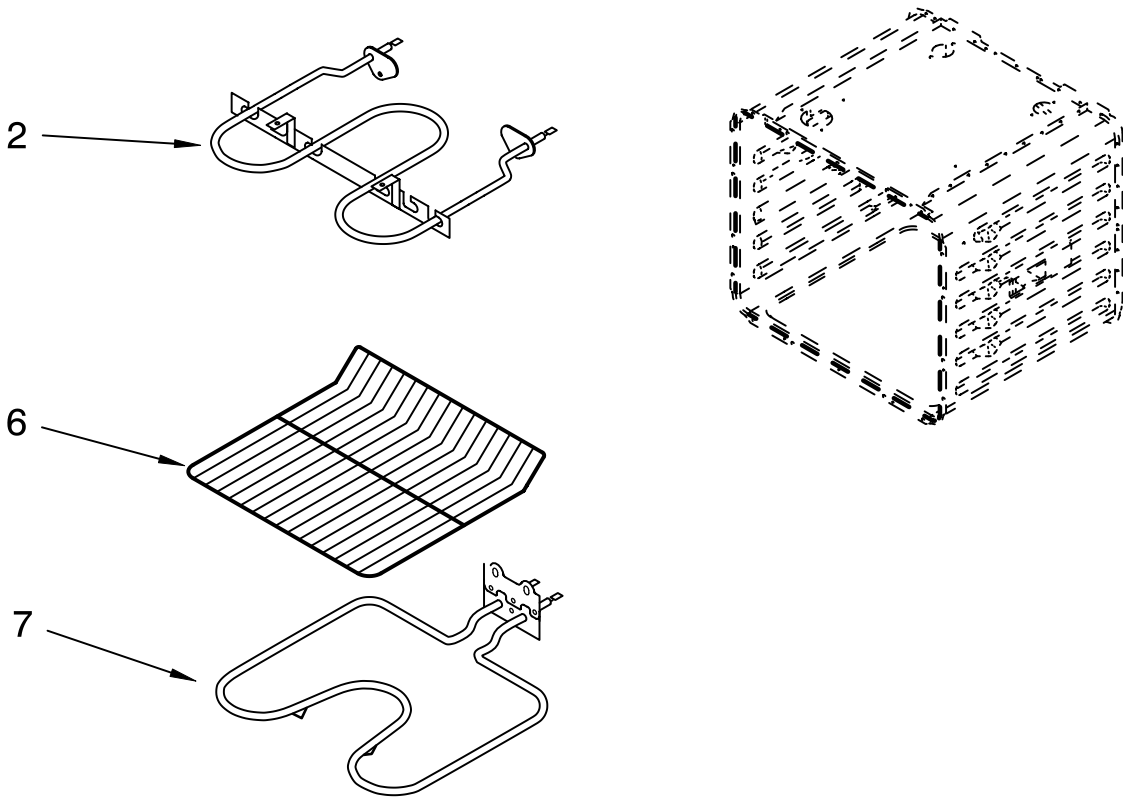

INTERNAL OVEN PARTS

For Models: RBD275PRB00, RBD275PRQ00, RBD275PRT00, RBD275PRS00
(Black) (Designer White) (Biscuit) (Stainless Steel)

Illus. No.	Part No.	DESCRIPTION
2	4456103	Element, Broil
	4449154	Screw
6	4448715	Rack, Oven (4)
7	4452153	Element, Bake
	4449154	Screw

FOR ORDERING INFORMATION REFER TO PARTS PRICE LIST