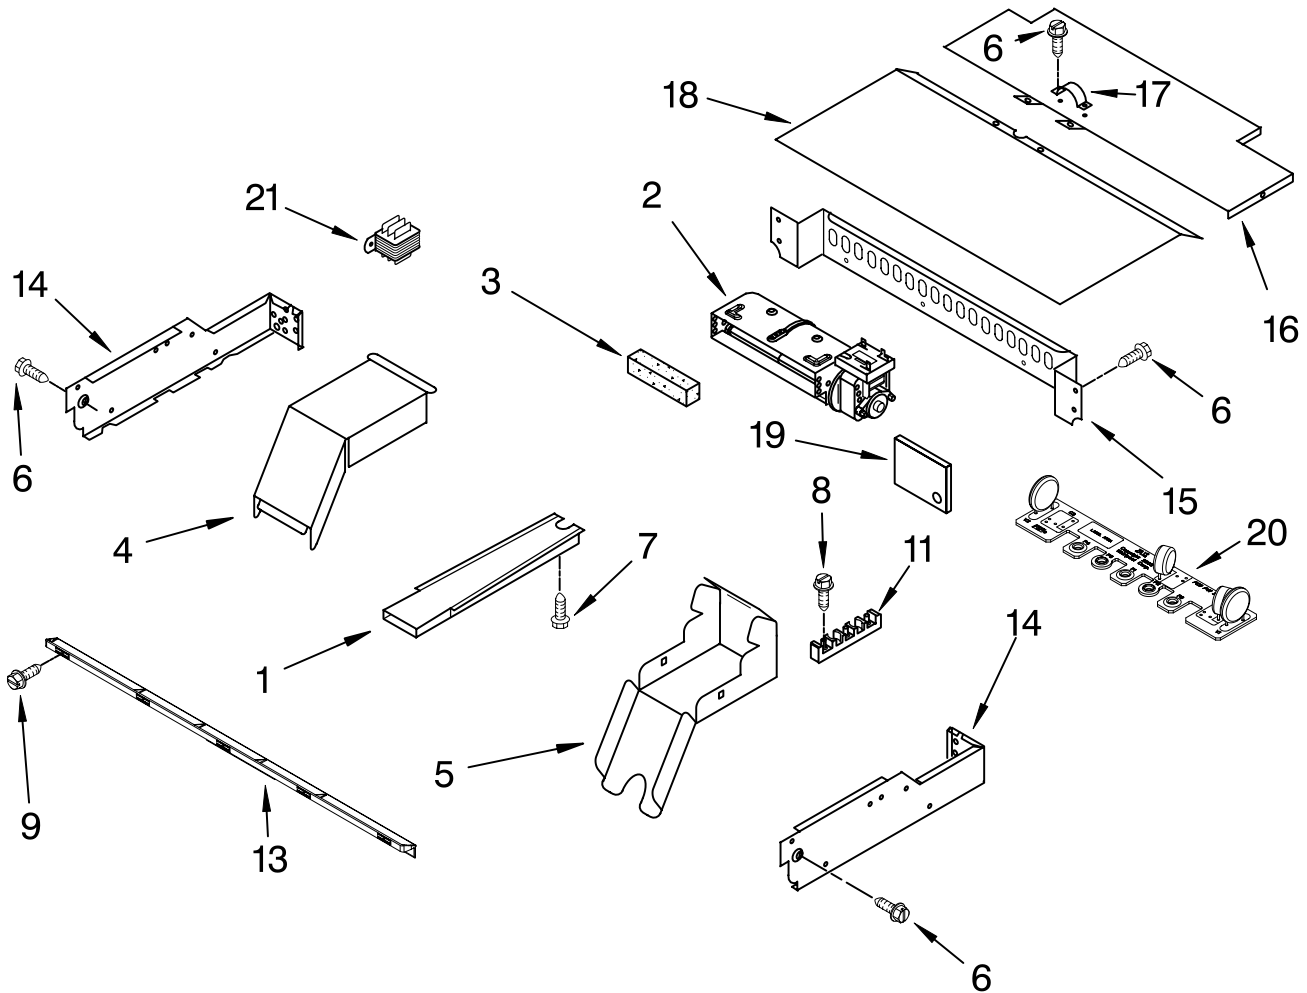

TOP VENTING PARTS

For Models: RBD275PRB00, RBD275PRQ00, RBD275PRT00, RBD275PRS00
(Black) (Designer White) (Biscuit) (Stainless Steel)

Illus. No.	Part No.	DESCRIPTION
1	4451759	Vent, Exhaust
2	4457289	Blower
3	4451758	Foam, Block
4	4455178	Elbow, Vent-Top
5	4455177	Elbow, Vent-Bottom
6	4449809	Screw
7	4449040	Screw
8	3400080	Screw

Illus. No.	Part No.	DESCRIPTION
9	4450038	Screw
11	4449868	Block, Terminal
13	8303498	Vent, (Control Panel)
14	4451597	Right Side, Control Top
	4451598	Left
15	9759135	Back, Control

Illus. No.	Part No.	DESCRIPTION
16	4450550	Cover, Top Rear
17	4448664	Clamp
18	4452366	Cover, Top Front
19	4454943	Plate, Fan
20	8302143	Suppressor
21	8300642	Transformer, Single Control

FOR ORDERING INFORMATION REFER TO PARTS PRICE LIST