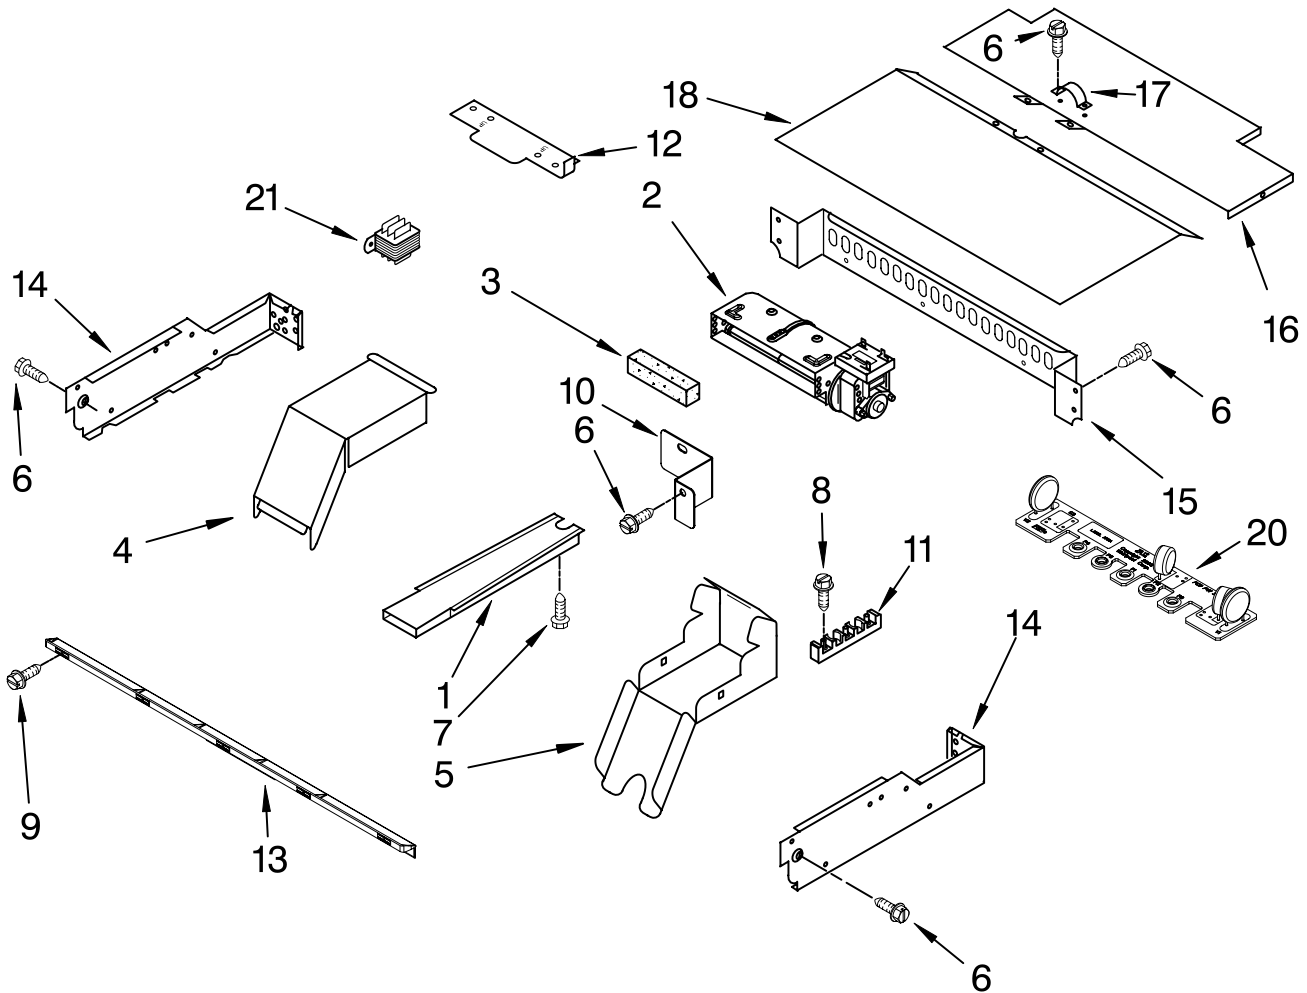

TOP VENTING PARTS

For Models:RBD245PRS01

(Stainless)

Illus. No.	Part No.	DESCRIPTION
1	4451759	Vent, Exhaust
2	4457289	Blower
3	4451758	Foam, Block
4	4455178	Elbow, Vent-Top
5	4455177	Elbow, Vent-Bottom
6	4449809	Screw
7	4449040	Screw
8	3400080	Screw

Illus. No.	Part No.	DESCRIPTION
9	4450038	Screw
10	8302390	Profile, Air Stop
11	4449868	Block, Terminal
12	4455191	Plate, Blower Service
13	8303499	Vent, Control Panel

Illus. No.	Part No.	DESCRIPTION
14		Side, Control Top
	4451597	Right
	4451598	Left
15	9759135	Back, Control
16	4450549	Cover, Top Rear
17	4448664	Clamp
18	4452365	Cover, Top Front
20	8302143	Suppressor
21	8300642	Transformer, Single Control

FOR ORDERING INFORMATION REFER TO PARTS PRICE LIST