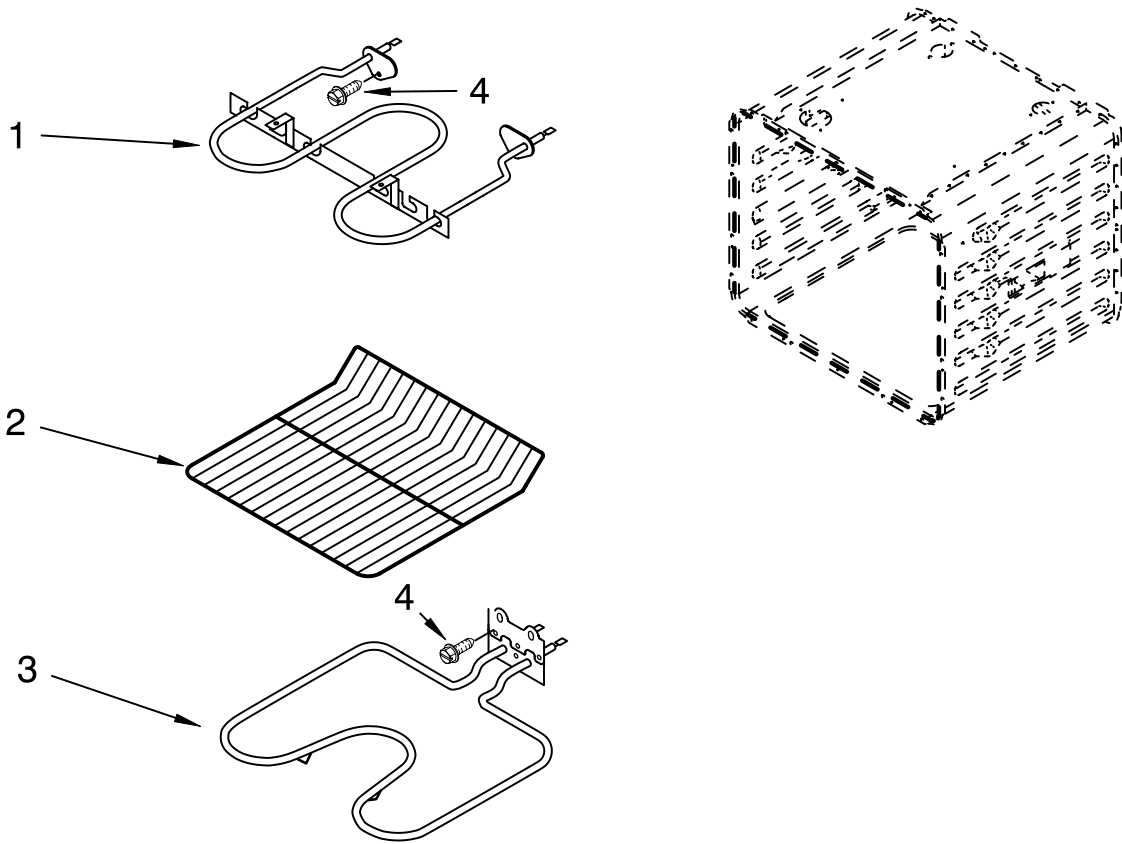

INTERNAL OVEN PARTS

For Models:RBD245PRS01

(Stainless)

Illus. No.	Part No.	DESCRIPTION
1	9760771	Element, Broil
2	4448716	Rack, Oven
3	9760766	Element, Bake Convention
4	4449154	Screw

FOR ORDERING INFORMATION REFER TO PARTS PRICE LIST