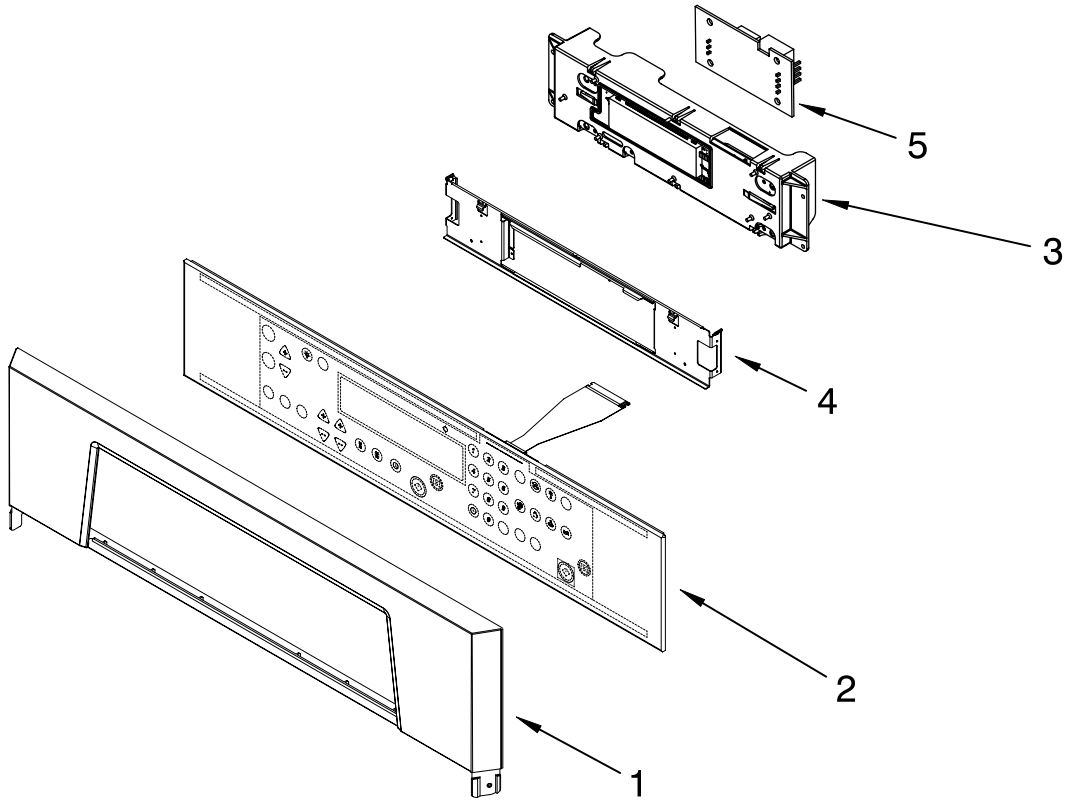

INTERNAL OVEN PARTS

For Models:RBD245PRS01

(Stainless)

Illus. No.	Part No.	DESCRIPTION
1	9760771	Element, Broil
2	4448716	Rack, Oven
3	9760766	Element, Bake Convention
4	4449154	Screw

FOR ORDERING INFORMATION REFER TO PARTS PRICE LIST

CONTROL PANEL PARTS

For Models:RBD245PRS01

(Stainless)

<u>Illus. No.</u>	<u>Part No.</u>	<u>DESCRIPTION</u>
1	8302840	Assembly, Control Panel
2	8304272	Membrane Switch
3	8303883	Microcomputer
4	W10153088	Backer, Control Panel
5	8301848	Board, Motorized Latch