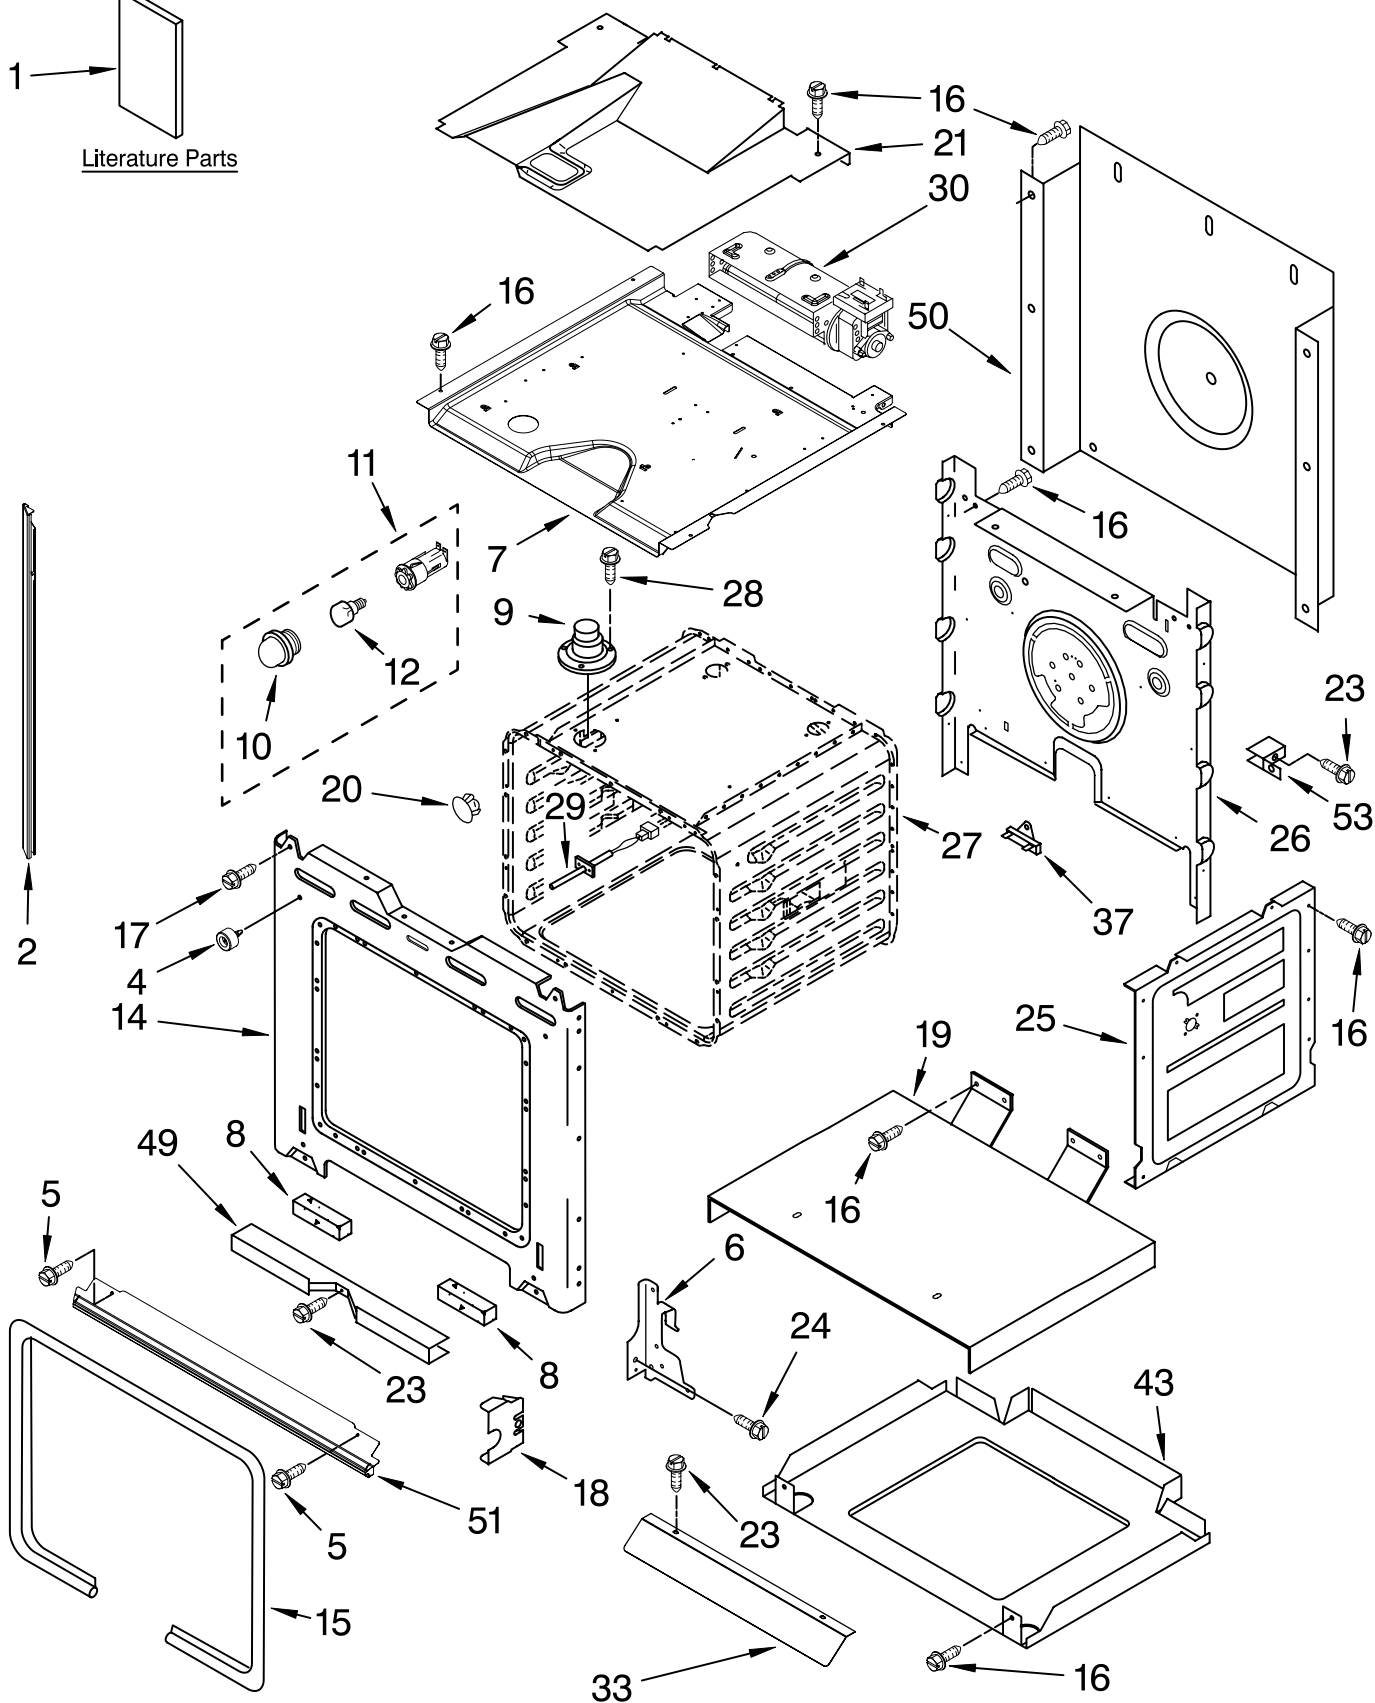

LOWER OVEN PARTS

For Models:RBD245PRS01

(Stainless)

24" BUILT-IN ELECTRIC
DOUBLE OVEN
STD-CLEAN LOWER
SELF-CLEAN UPPER

Literature Parts

FOR ORDERING INFORMATION REFER TO PARTS PRICE LIST

LOWER OVEN PARTS

For Models:RBD245PRS01

(Stainless)

Illus. No.	Part No.	DESCRIPTION	Illus. No.	Part No.	DESCRIPTION	Illus. No.	Part No.	DESCRIPTION
1		Literature Parts	9	4452159	Tube, Vent	28	3196176	Screw
	8303871	Installation Instructions	10	W10067870	Lens, Light	29	4455636	Sensor
	8303870	Use & Care Guide (Oven)	11	W10009930	Assembly, Oven Light	30	W10016550	Blower
	8302068	Tech Sheet	12	4452166	Bulb, Light	33	9760675	Deflector, Vent
	3191638	Safer Cooking Tips	14	9760754	Frame, Front	37	4451354	Fuse-Thermal
2		Trim, Side	15	4450491	Gasket, Door	43	4450525	Base, Chassis
	W10136098	Right	16	4449809	Screw	49	4448933	Retainer, Gasket
	W10136099	Left	17	4449040	Screw	50	4451747	Cover, Back
4	4448520	Bumper, Door	18	4452152	Bracket, Mounting Bottom Vent	51	W10153077	Trim, Bottom Vent
5		Screw	19	4451476	Support, Insulation	53	4449845	Support, Bracket
	3400832	Black	20	4450935	Plug, Door	FOLLOWING PARTS NOT ILLUSTRATED		
	3400805	Zinc	21	8302347	Divider, Center Vent	INSULATION		
6		Receiver, Hinge	23	4449154	Screw			
	4455605	Left	24	4449743	Screw			
	4455606	Right	25	4455641	Side, Chassis			
7	4455863	Top Chassis	26	4452232	Back, Chassis			
8	4452490	Spacer, Foam	27		Liner, Oven (Not serviceable)			
							4449314	Insulation, Wrap
							4450363	Insulation, Back