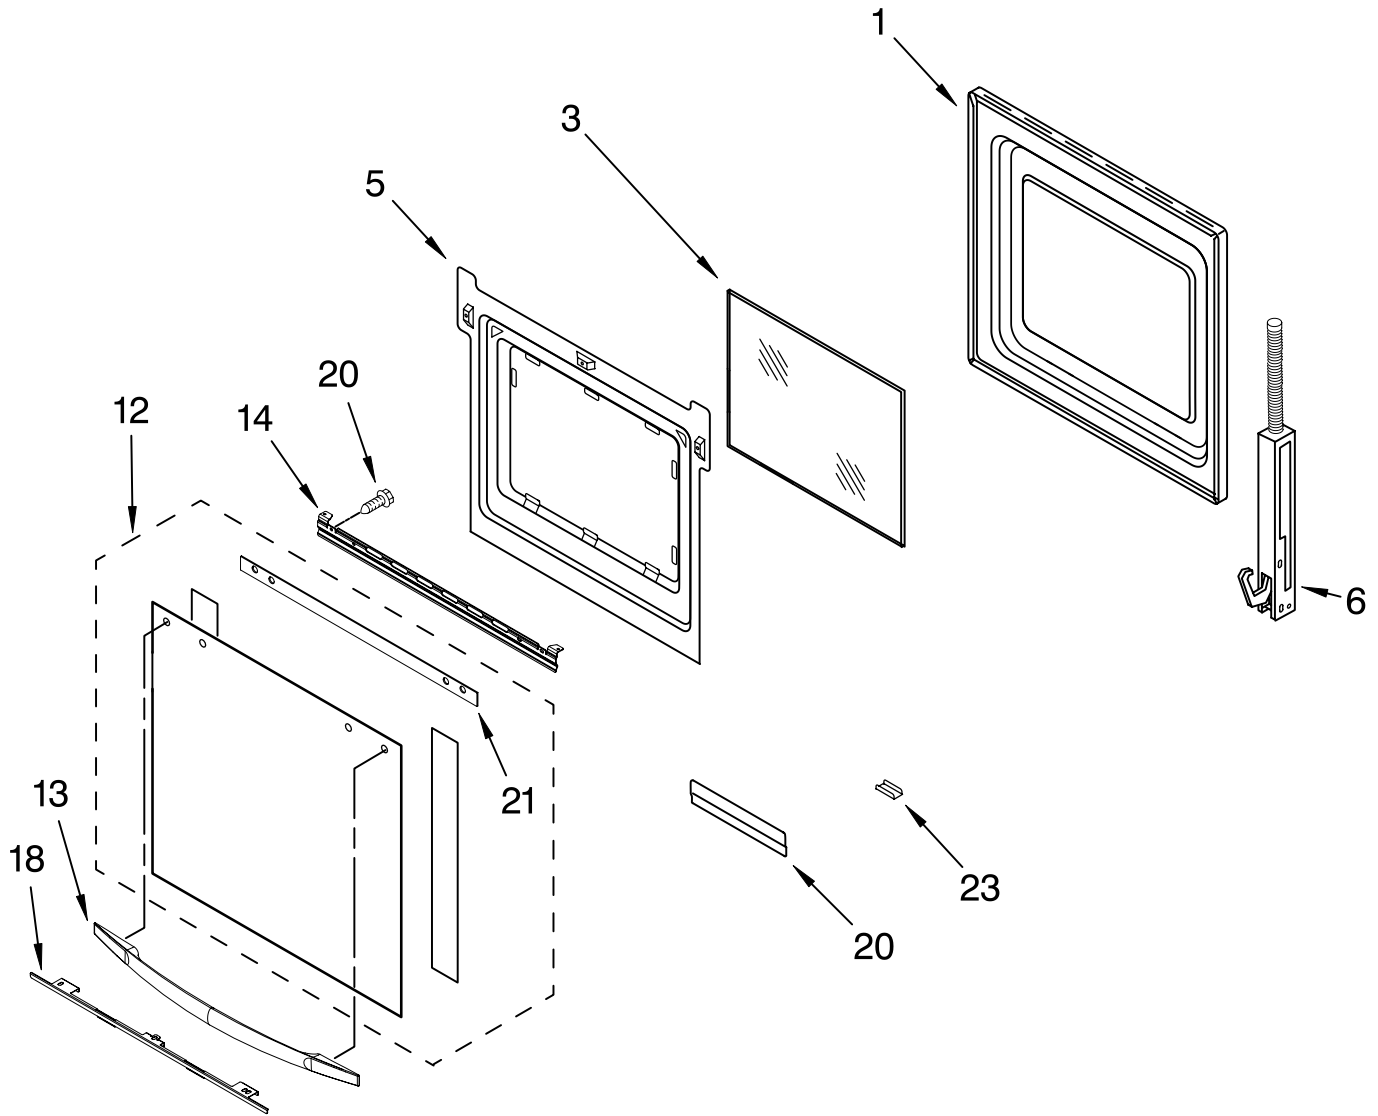

LOWER OVEN DOOR PARTS

For Models: RBD245PRB00, RBD245PRQ00, RBD245PRT00, RBD245PRS00
(Black) (Designer White) (Biscuit) (Stainless Steel)

Illus. No.	Part No.	DESCRIPTION
1	8303698	Liner, Door
3	4449247	Glass, Inner
5	4457130	Retainer, Glass
6		Hinge, Door
	9760563	Right Side
	9760564	Left Side

Illus. No.	Part No.	DESCRIPTION
12		Door Glass, Assy
	8303328	Black
	8303337	White
	8303340	Biscuit
	8303312	Stainless
13		Door Handle
	8302807	Black
	8302808	White
	8302809	Biscuit

Illus. No.	Part No.	DESCRIPTION
14	8303165	Bracket, Handle
18		Retainer, Door
	8303387BL	Black
	8303387WH	White
	8303387BT	Biscuit
20	4451040	Screw
21	8303876	Seal, Door
23	4451432	Retainer, Clip

FOR ORDERING INFORMATION REFER TO PARTS PRICE LIST