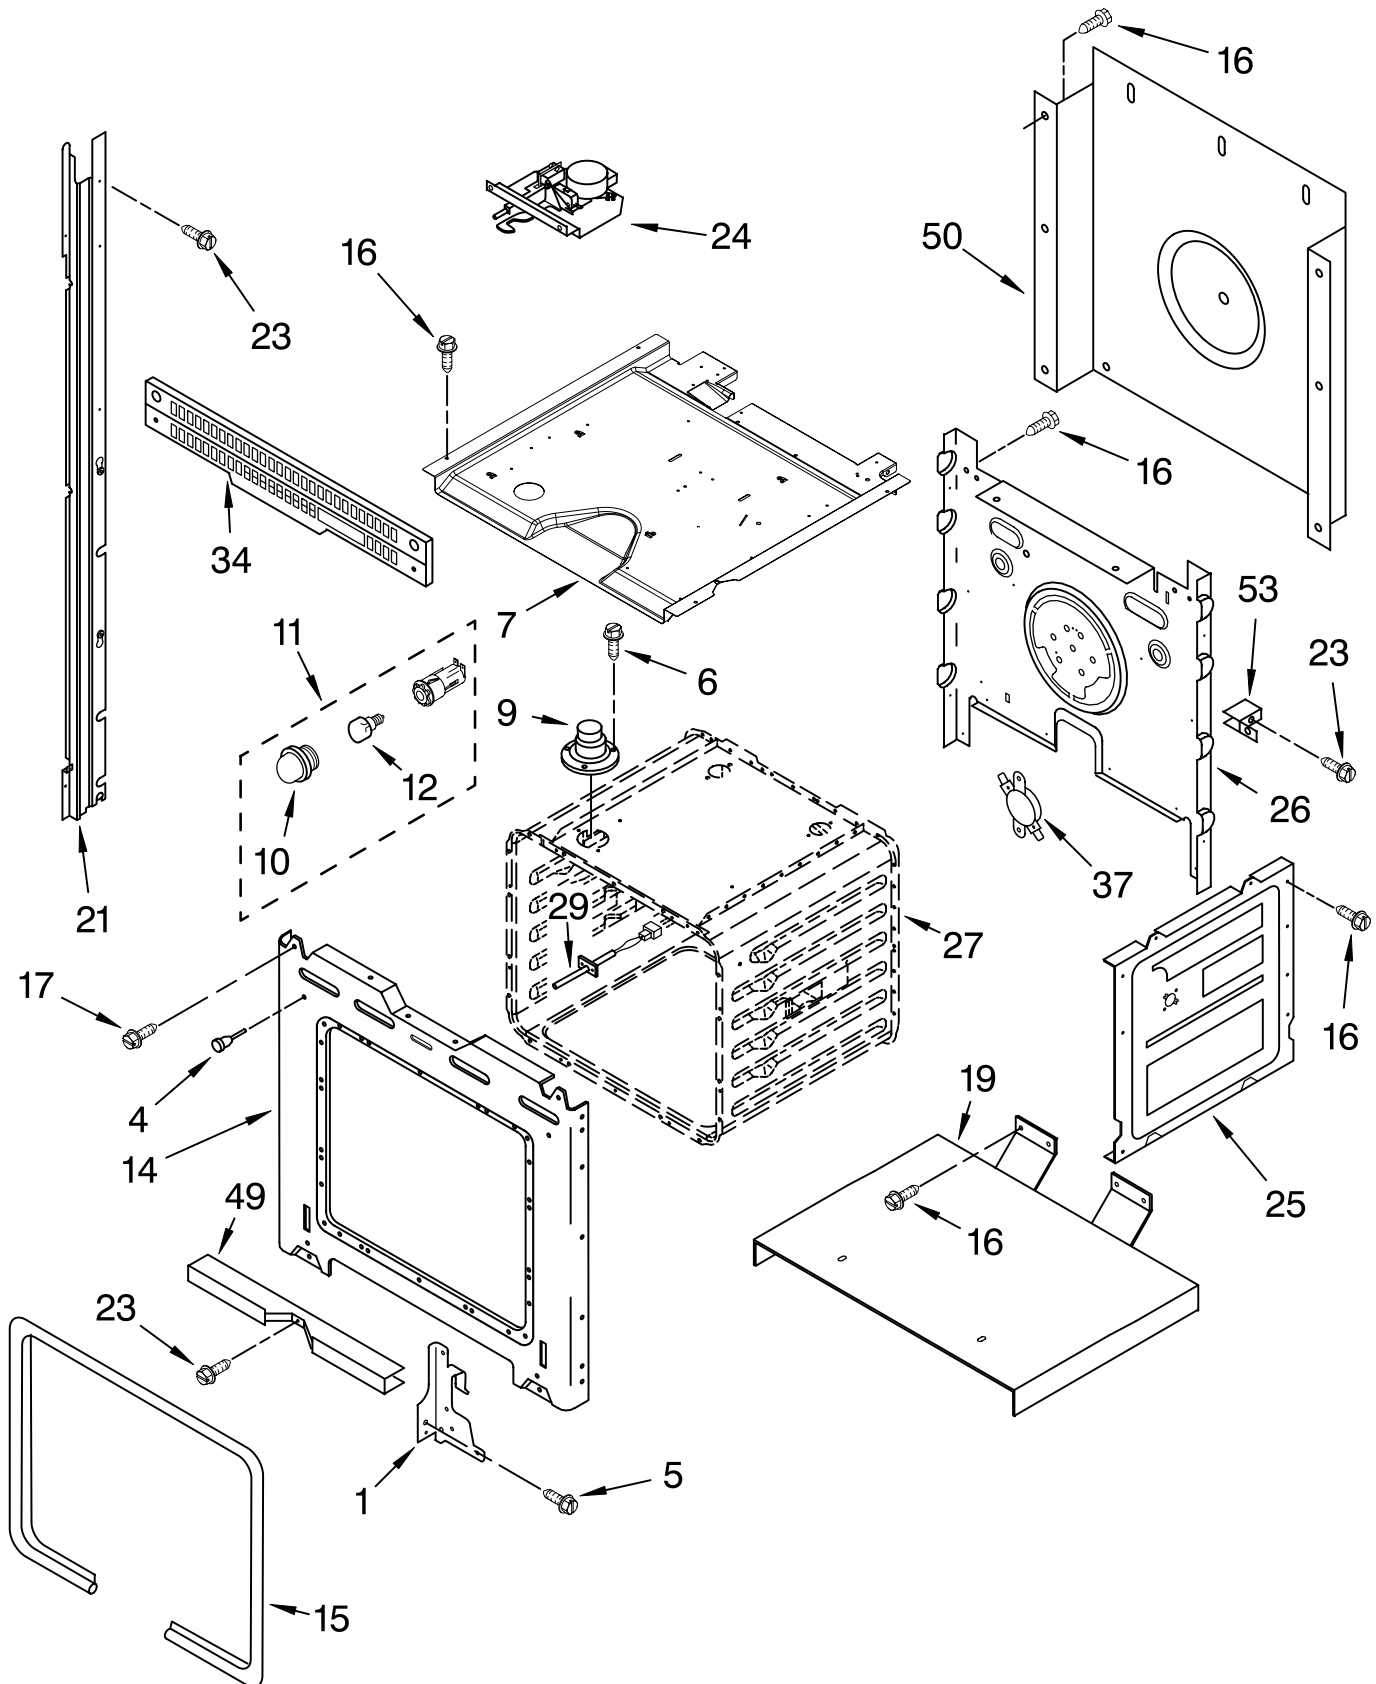

UPPER OVEN PARTS

For Models: RBD245PRB00, RBD245PRQ00, RBD245PRT00, RBD245PRS00
(Black) (Designer White) (Biscuit) (Stainless Steel)

FOR ORDERING INFORMATION REFER TO PARTS PRICE LIST

UPPER OVEN PARTS

For Models:RBD245PRB00, RBD245PRQ00, RBD245PRT00,RBD245PRS00
(Black) (Designer White) (Biscuit) (Stainless Steel)

Illus. No.	Part No.	DESCRIPTION
1		Receiver, Hinge
	4455605	Left Hand
	4455606	Right Hand
4	4448520	Bumper, Door
5	4449743	Screw
6	3196176	Screw
7	4455863	Top Chassis
9	4452158	Tube, Vent
10	4452165	Lens, Light
11	4452368	Oven Light Assy
12	4452166	Bulb, Light
14	4455610	Frame, Front
15	4455380	Gasket, Door
16	4449809	Screw
17	4449040	Screw
19	4451476	Support, Insulation
	4449809	Screw
21		Rail, Side
	8302793	Right Side
	8302794	Left Side
	4448444	Grommet
23	4449154	Screw
24	9759525	Latch Assy
25	4455641	Side, Chassis (R.H. & L.H.)
26	4452232	Back, Chassis
27		Liner, Oven (Not serviceable)
29	4455636	Sensor
34	4452265	Vent, Center
37	9759243	Thermostat (TOD) (Temp.) SPST
49	4448933	Retainer, Gasket
50	4451747	Cover, Back
53	4449845	Support, Bracket

FOLLOWING PARTS NOT ILLUSTRATED

INSULATION

4449314 Insulation, Wrap
4450363 Insulation, Back