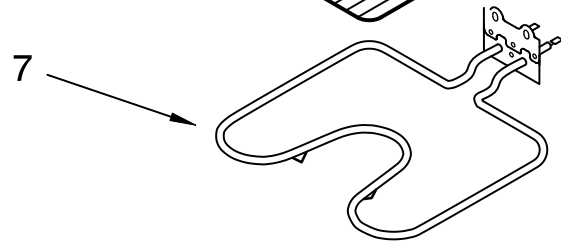

INTERNAL OVEN PARTS

For Models: RBD245PRB00, RBD245PRQ00, RBD245PRT00, RBD245PRS00
(Black) (Designer White) (Biscuit) (Stainless Steel)

Illus. No.	Part No.	DESCRIPTION
2	4456103	Element, Broil
	4449154	Screw
6	4448716	Rack, Oven
7	4452153	Element, Bake
	4449154	Screw

FOR ORDERING INFORMATION REFER TO PARTS PRICE LIST