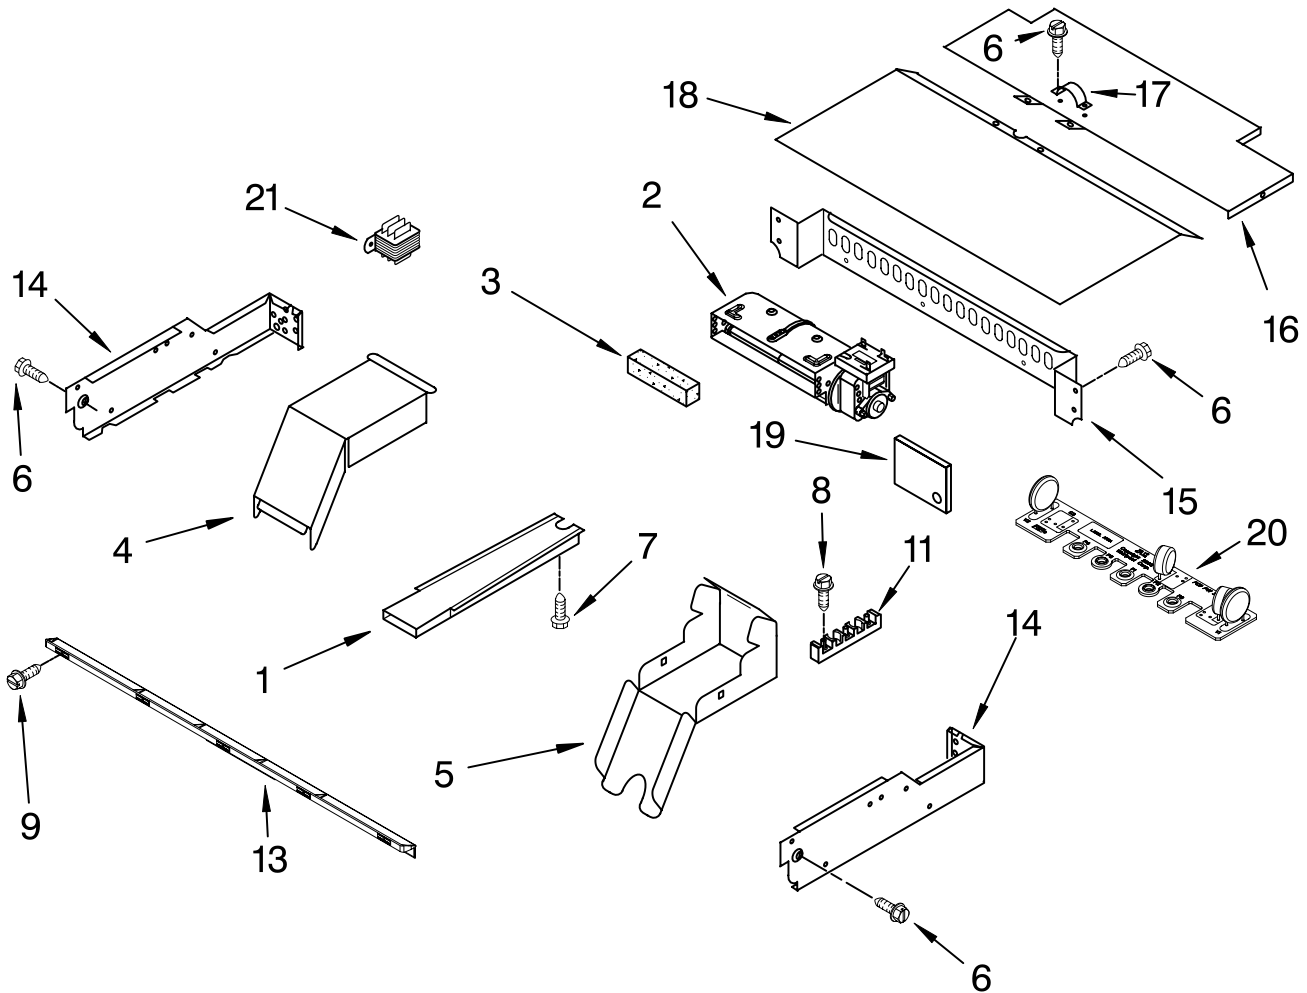

TOP VENTING PARTS

For Models: RBD245PRB00, RBD245PRQ00, RBD245PRT00, RBD245PRS00
(Black) (Designer White) (Biscuit) (Stainless Steel)

Illus. No.	Part No.	DESCRIPTION	Illus. No.	Part No.	DESCRIPTION	Illus. No.	Part No.	DESCRIPTION
1	4451759	Vent, Exhaust	9	4450038	Screw	15	9759135	Back, Control
2	4457289	Blower	11	4449868	Block, Terminal	16	4450549	Cover, Top Rear
3	4451758	Foam, Block	13	8303499	Vent, (Control Panel)	17	4448664	Clamp
4	4455178	Elbow, Vent-Top	14		Side, Control Top	18	4452365	Cover, Top Front
5	4455177	Elbow, Vent-Bottom		4451597	Right	19	4454943	Plate, Fan
6	4449809	Screw		4451598	Left	20	8302143	Suppressor
7	4449040	Screw				21	8300642	Transformer, Single Control
8	3400080	Screw						

FOR ORDERING INFORMATION REFER TO PARTS PRICE LIST