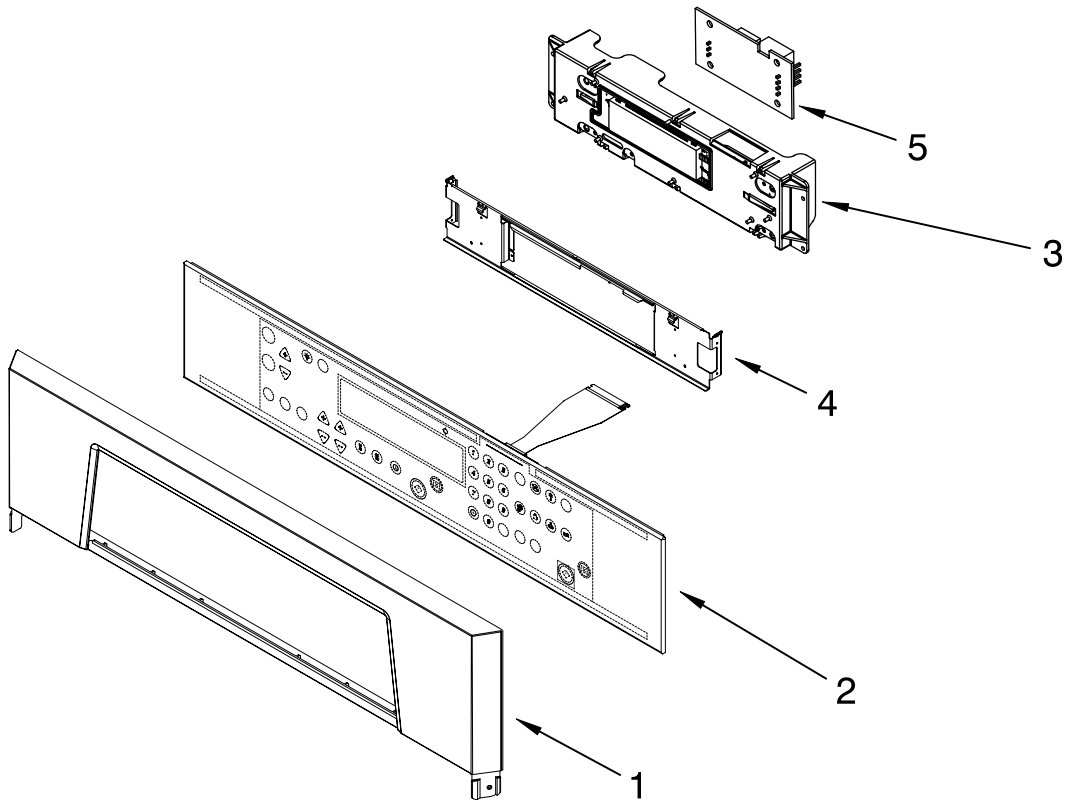

CONTROL PANEL PARTS

For Models: RBD245PRB00, RBD245PRQ00, RBD245PRT00, RBD245PRS00
(Black) (Designer White) (Biscuit) (Stainless Steel)

Illus. No.	Part No.	DESCRIPTION
1		Control Panel Assy.
	8302840	Black
	8302841	White
	8302842	Biscuit
2		Membrane Switch
	8304245	Black
	8304246	White
	8304247	Biscuit
3	8303883	Microcomputer
4	8304163	Bracket, Control
5	8301848	Board, Mtrzd Latch

FOR ORDERING INFORMATION REFER TO PARTS PRICE LIST