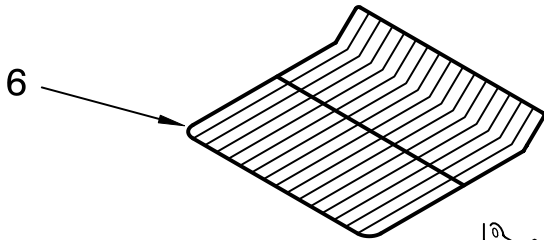

INTERNAL OVEN PARTS

For Models: RBD245PRB00, RBD245PRQ00, RBD245PRT00, RBD245PRS00
(Black) (Designer White) (Biscuit) (Stainless Steel)

Illus. No.	Part No.	DESCRIPTION
2	4456103	Element, Broil
	4449154	Screw
6	4448716	Rack, Oven
7	4452153	Element, Bake
	4449154	Screw

FOR ORDERING INFORMATION REFER TO PARTS PRICE LIST