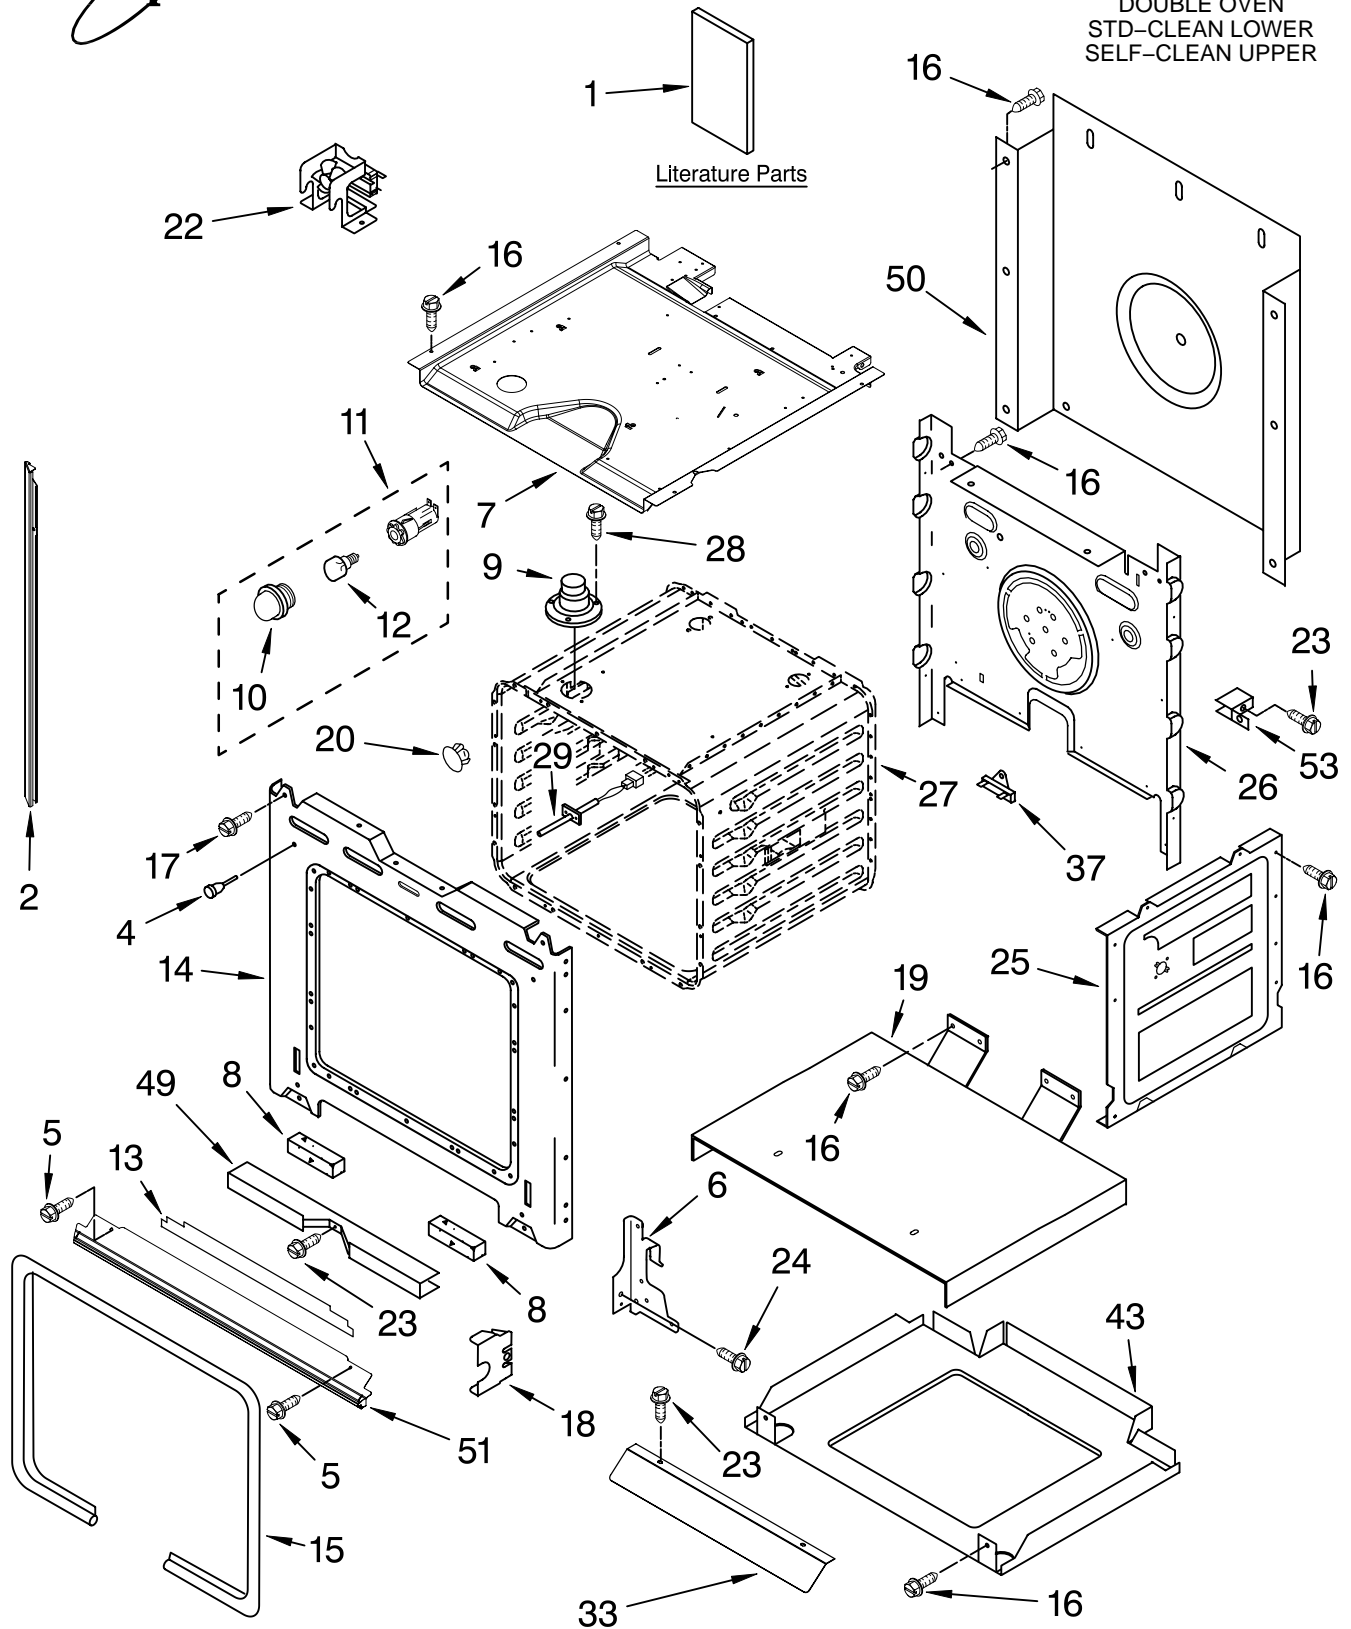

LOWER OVEN PARTS

For Models: RBD245PRB00, RBD245PRQ00, RBD245PRT00, RBD245PRS00

(Black) (Designer White) (Biscuit) (Stainless Steel)

24" BUILT-IN ELECTRIC
DOUBLE OVEN
STD-CLEAN LOWER
SELF-CLEAN UPPER

FOR ORDERING INFORMATION REFER TO PARTS PRICE LIST

LOWER OVEN PARTS

For Models: RBD245PRB00, RBD245PRQ00, RBD245PRT00, RBD245PRS00
(Black) (Designer White) (Biscuit) (Stainless Steel)

Illus. No.	Part No.	DESCRIPTION	Illus. No.	Part No.	DESCRIPTION	Illus. No.	Part No.	DESCRIPTION
1		Literature Parts	8	4452490	Spacer, Foam	28	3196176	Screw
	8303871	Installation Instructions	9	4452159	Tube, Vent	29	4455636	Sensor
	8303870	Use & Care Guide (Oven)	10	4452165	Lens, Light	33	9760675	Deflector, Vent
	8302068	Tech Sheet	11	4452368	Oven Light Assy	37	4451354	Fuse-Thermal
	3191638	Safer Cooking Tips	12	4452166	Bulb, Light	43	4450525	Base, Chassis
2		Trim, Side	13	8300825	Insulation, Bottom Vent	49	4448933	Retainer, Gasket
	8302917	RH Black	14	4455610	Frame, Front	50	4451747	Cover, Back
	8302919	RH White	15	4450491	Gasket, Door	51		Trim, Bottom
	8302921	RH Biscuit	16	4449809	Screw		8302942	Black
	8302918	LH Black	17	4449040	Screw		8302943	White Model
	8302920	LH White	18	4452152	Bracket, Mounting (Bottom Vent)		8302944	Biscuit Model
	8302922	LH Biscuit	19	4451476	Support, Insulation	53	4449845	Support, Bracket
4	4448520	Bumper, Door	20	4450935	Plug, Door	FOLLOWING PARTS NOT ILLUSTRATED		
5		Screw	22	W10016550	Fan & Bracket Assy	INSULATION		
	3400832	Black	23	4449154	Screw		4449314	Insulation, Wrap
	3400805	Zinc	24	4449743	Screw		4450363	Insulation, Back
6		Receiver, Hinge	25	4455641	Side, Chassis (R.H. & L.H.)			
	4455605	Left Hand	26	4452232	Back, Chassis			
	4455606	Right Hand	27		Liner, Oven (Not serviceable)			
7	4455863	Top Chassis						