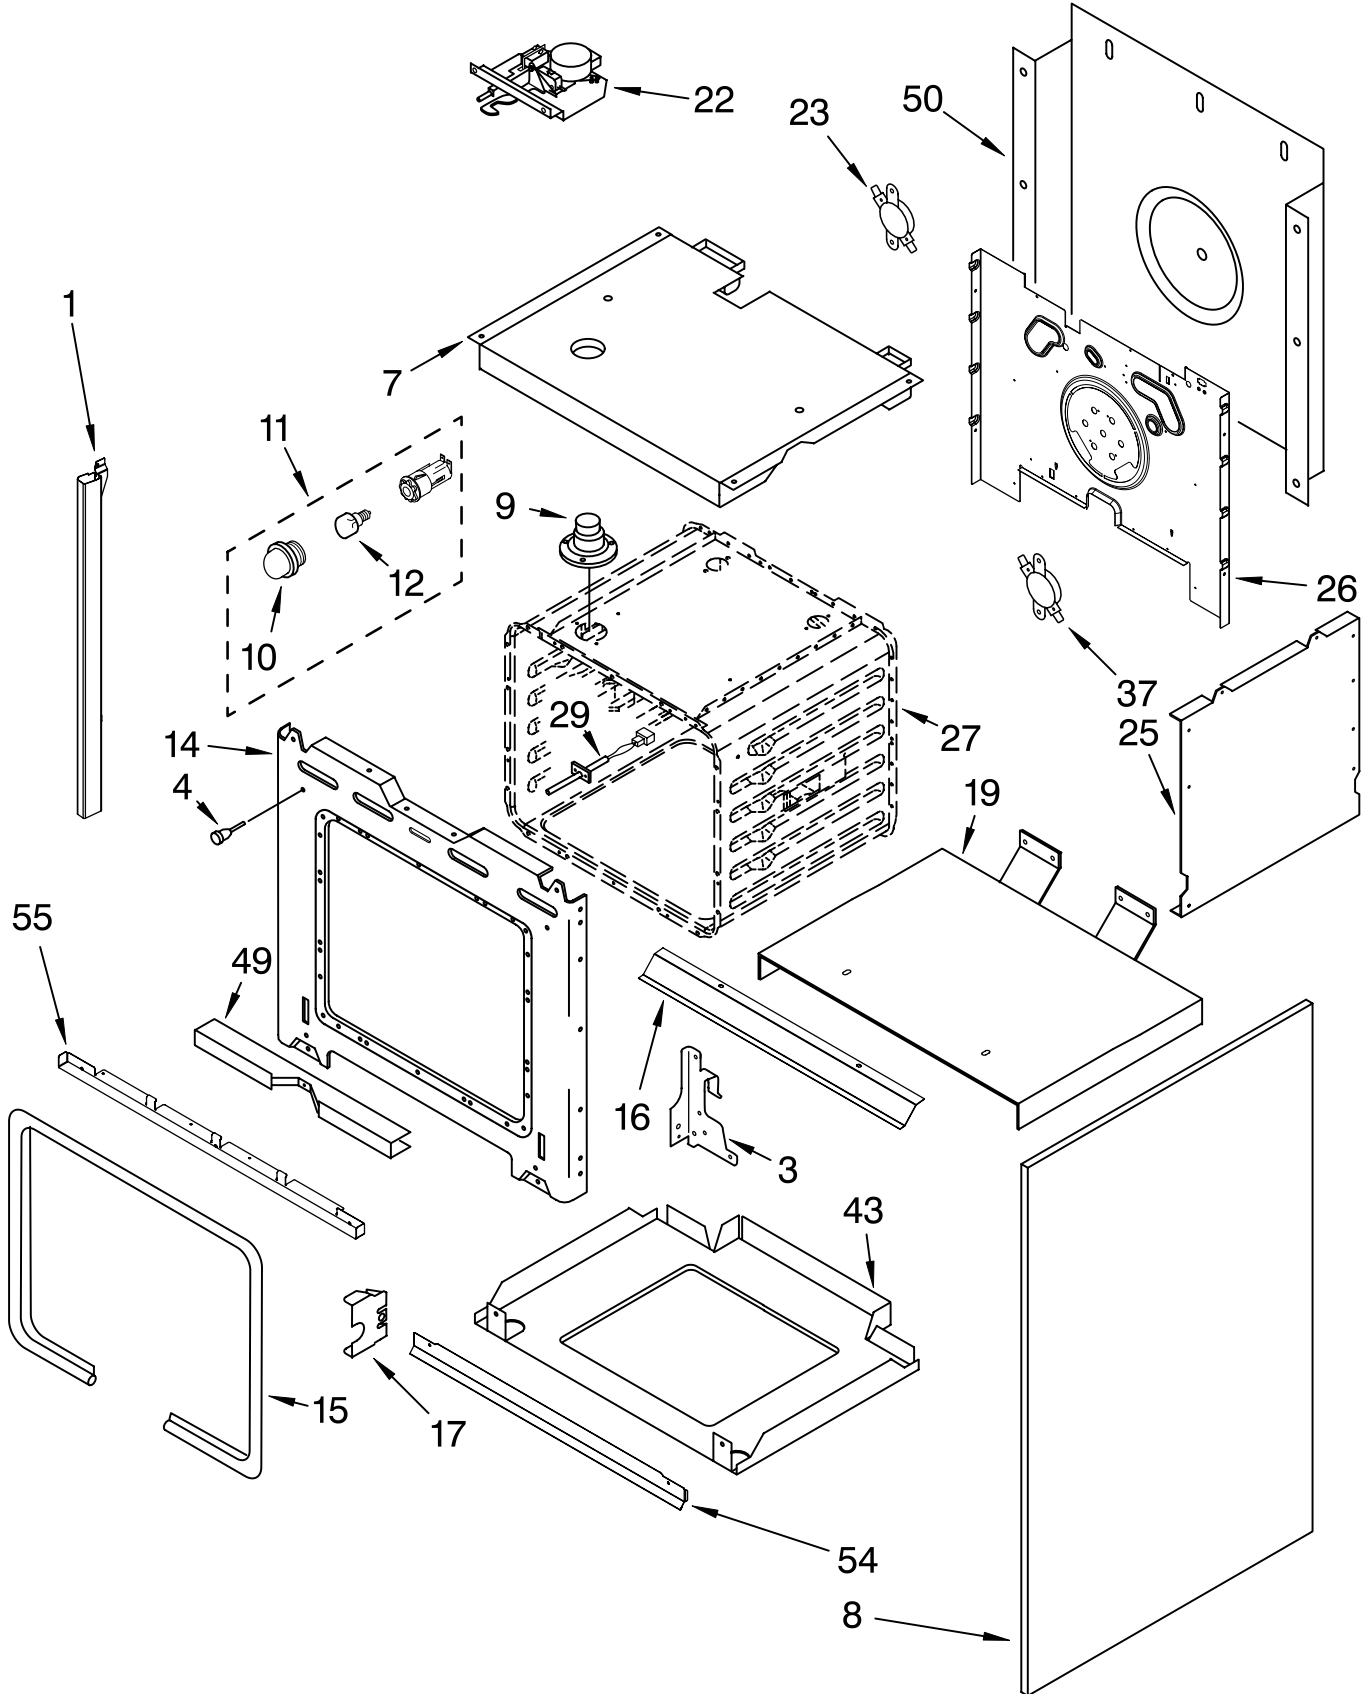

OVEN PARTS

For Models: GY398LXPB00, GY398LXPQ00, GY398LXPT00, GY398LXPS00
(Black) (White) (Biscuit) (S.Steel)

FOR ORDERING INFORMATION REFER TO PARTS PRICE LIST