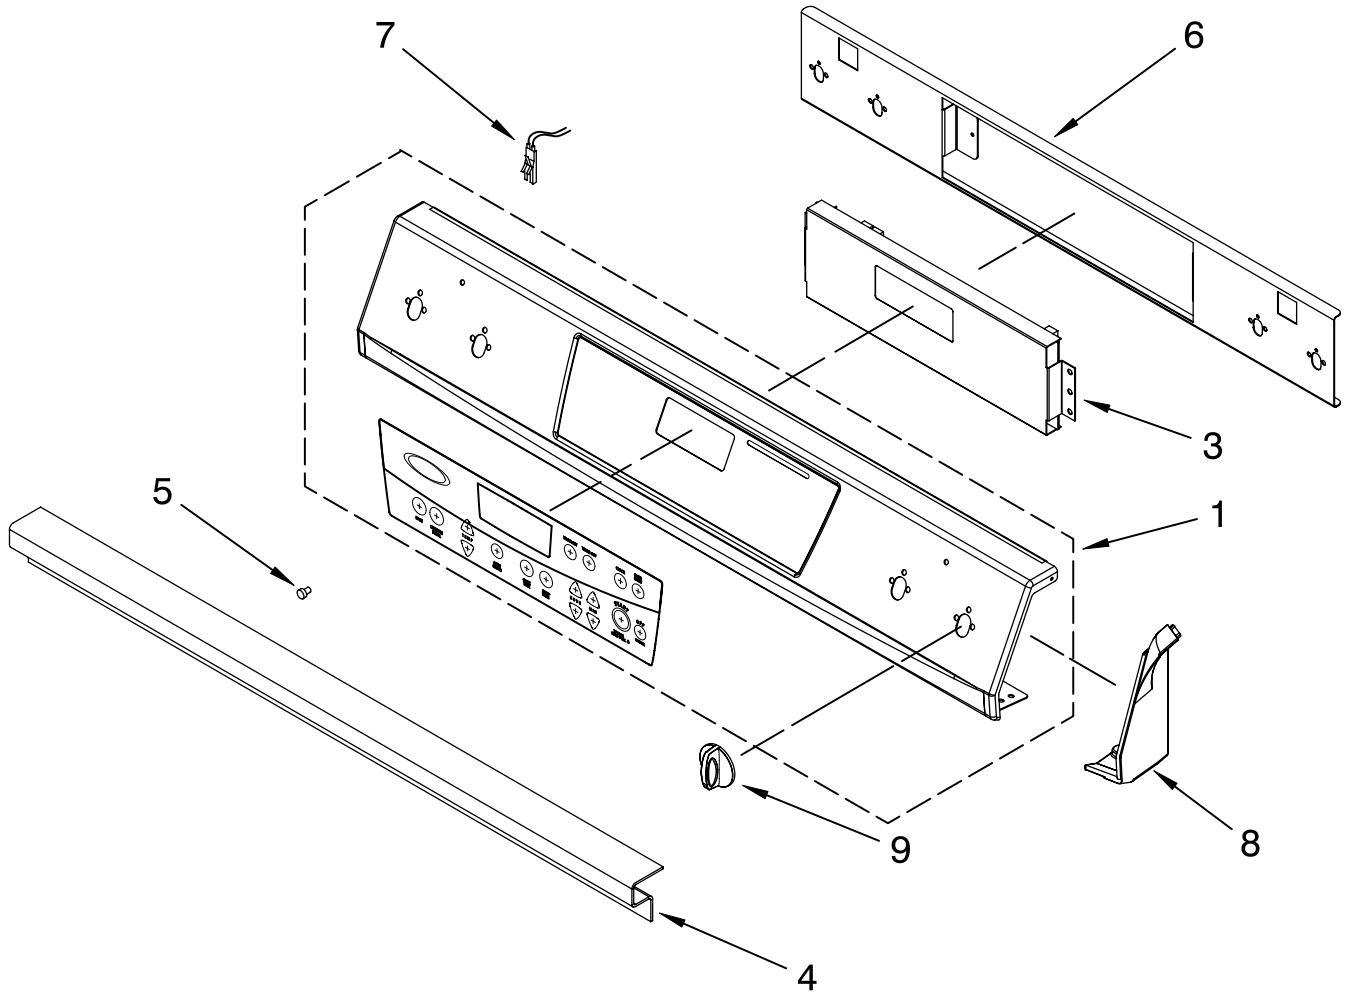

COOKTOP PARTS

For Models: GY398LXPB00, GY398LXPQ00, GY398LXPT00, GY398LXPS00
(Black) (White) (Biscuit) (S.Steel)

30" Slide-In
ELECTRIC OVEN
SELF CLEAN

Illus. No.	Part No.	DESCRIPTION
1	9757446	Literature Parts
		Installation Instructions
		Use & Care Guide
		Tech Sheet
		Anti-Tip Instruct.
		Safe Cooking Tips
2	3192459	Burner Box
3	4454023	Bracket, Mounting
		Screw
4		Cooktop
	9756788BT	Biscuit
	9756788WH	White
	9756788BL	Black
	9756450	Gasket
5	4453764	Clip, Ceran (2)
		Screw
6		Trim-CkTop, SI
	4453875WH	White LH
	4453875BT	Biscuit LH
	4453875BL	Black LH
	4453875SS	S.Steel LH
	4453870WH	White RH
	4453870BT	Biscuit RH
	4453870BL	Black RH
	4453870SS	S.Steel RH
	3400805	Screw
7		Switch, Infinite
	9750638	LR, RF
	9750639	RR
	9750641	LF
8	8523739	Light, Indicator
10	9756821	Support, Wiring
		Screw (2)
12		Element, Surface
	8523698	1200W LR,RF
	8523696	1800W RR
	8523692	2500W LF
13	9757800	Bracket, Front
		Support
	3179776	Screw (4)
16	9751984	Bi-Metal
	3196160	Screw (2)
17	9758799	Bracket, Ind. Lamp
	3196160	Screw (2)
18		Trim, Extension
	4453865WH	White
	4453865BT	Biscuit
	4453865BL	Black
	4453865SS	S.Steel
	3196160	Screw
19	3191791	Spring, Locator
20	9757802	Bracket, Rear Sprt
	3179776	Screw (4)
21	9756813	Rail, Element (2)
	3179776	Screw (4)
22	486754	Screw
23	9759628	Cover, Cktp Rear
	3179776	Screw (4)

FOR ORDERING INFORMATION REFER TO PARTS PRICE LIST

CONTROL PANEL PARTS

For Models: GY398LXPB00, GY398LXPQ00, GY398LXPT00, GY398LXPS00
 (Black) (White) (Biscuit) (S.Steel)

Illus. No.	Part No.	DESCRIPTION
1		Control Panel
	8191149	White
	8191150	Biscuit
	8191151	Black
	8191152	S.Steel
3	9757475	Control, Migration
	9780271	Screw
4	9757119	Bracket, Console
	3179776	Screw (3)