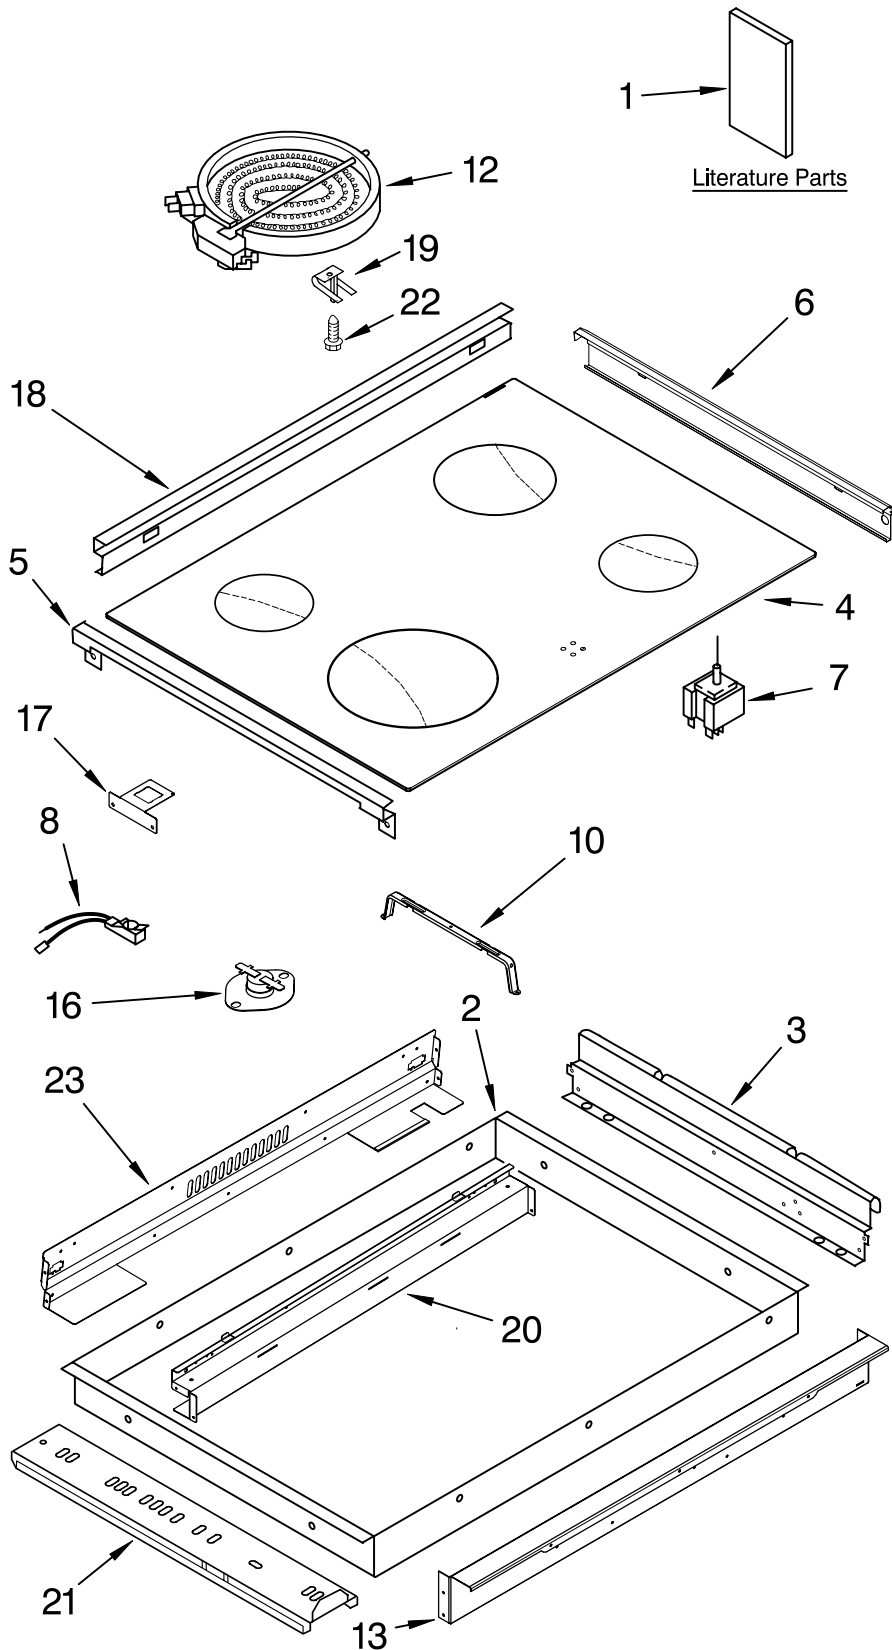

COOKTOP PARTS

For Models: GY398LXPB00, GY398LXPQ00, GY398LXPT00, GY398LXPS00
(Black) (White) (Biscuit) (S.Steel)

30" Slide-In
ELECTRIC OVEN
SELF CLEAN

Illus. No.	Part No.	DESCRIPTION
1	9757446	Literature Parts
		Installation Instructions
		Use & Care Guide
		Tech Sheet
		Anti-Tip Instruct.
		Safe Cooking Tips
2	3192459	Burner Box
3	4454023	Bracket, Mounting
		Screw
4		Cooktop
	9756788BT	Biscuit
	9756788WH	White
	9756788BL	Black
	9756450	Gasket
5	4453764	Clip, Ceran (2)
		Screw
6		Trim-CkTop, SI
	4453875WH	White LH
	4453875BT	Biscuit LH
	4453875BL	Black LH
	4453875SS	S.Steel LH
	4453870WH	White RH
	4453870BT	Biscuit RH
	4453870BL	Black RH
	4453870SS	S.Steel RH
	3400805	Screw
7		Switch, Infinite
	9750638	LR, RF
	9750639	RR
	9750641	LF
8	8523739	Light, Indicator
10	9756821	Support, Wiring
		Screw (2)
12		Element, Surface
	8523698	1200W LR,RF
	8523696	1800W RR
	8523692	2500W LF
13	9757800	Bracket, Front
		Support
	3179776	Screw (4)
16	9751984	Bi-Metal
	3196160	Screw (2)
17	9758799	Bracket, Ind. Lamp
	3196160	Screw (2)
18		Trim, Extension
	4453865WH	White
	4453865BT	Biscuit
	4453865BL	Black
	4453865SS	S.Steel
	3196160	Screw
19	3191791	Spring, Locator
20	9757802	Bracket, Rear Sprt
	3179776	Screw (4)
21	9756813	Rail, Element (2)
	3179776	Screw (4)
22	486754	Screw
23	9759628	Cover, Cktp Rear
	3179776	Screw (4)

FOR ORDERING INFORMATION REFER TO PARTS PRICE LIST

CONTROL PANEL PARTS

For Models: GY398LXPB00, GY398LXPQ00, GY398LXPT00, GY398LXPS00
 (Black) (White) (Biscuit) (S.Steel)

Illus. No.	Part No.	DESCRIPTION
1		Control Panel
	8191149	White
	8191150	Biscuit
	8191151	Black
	8191152	S.Steel
3	9757475	Control, Migration
	9780271	Screw
4	9757119	Bracket, Console
	3179776	Screw (3)