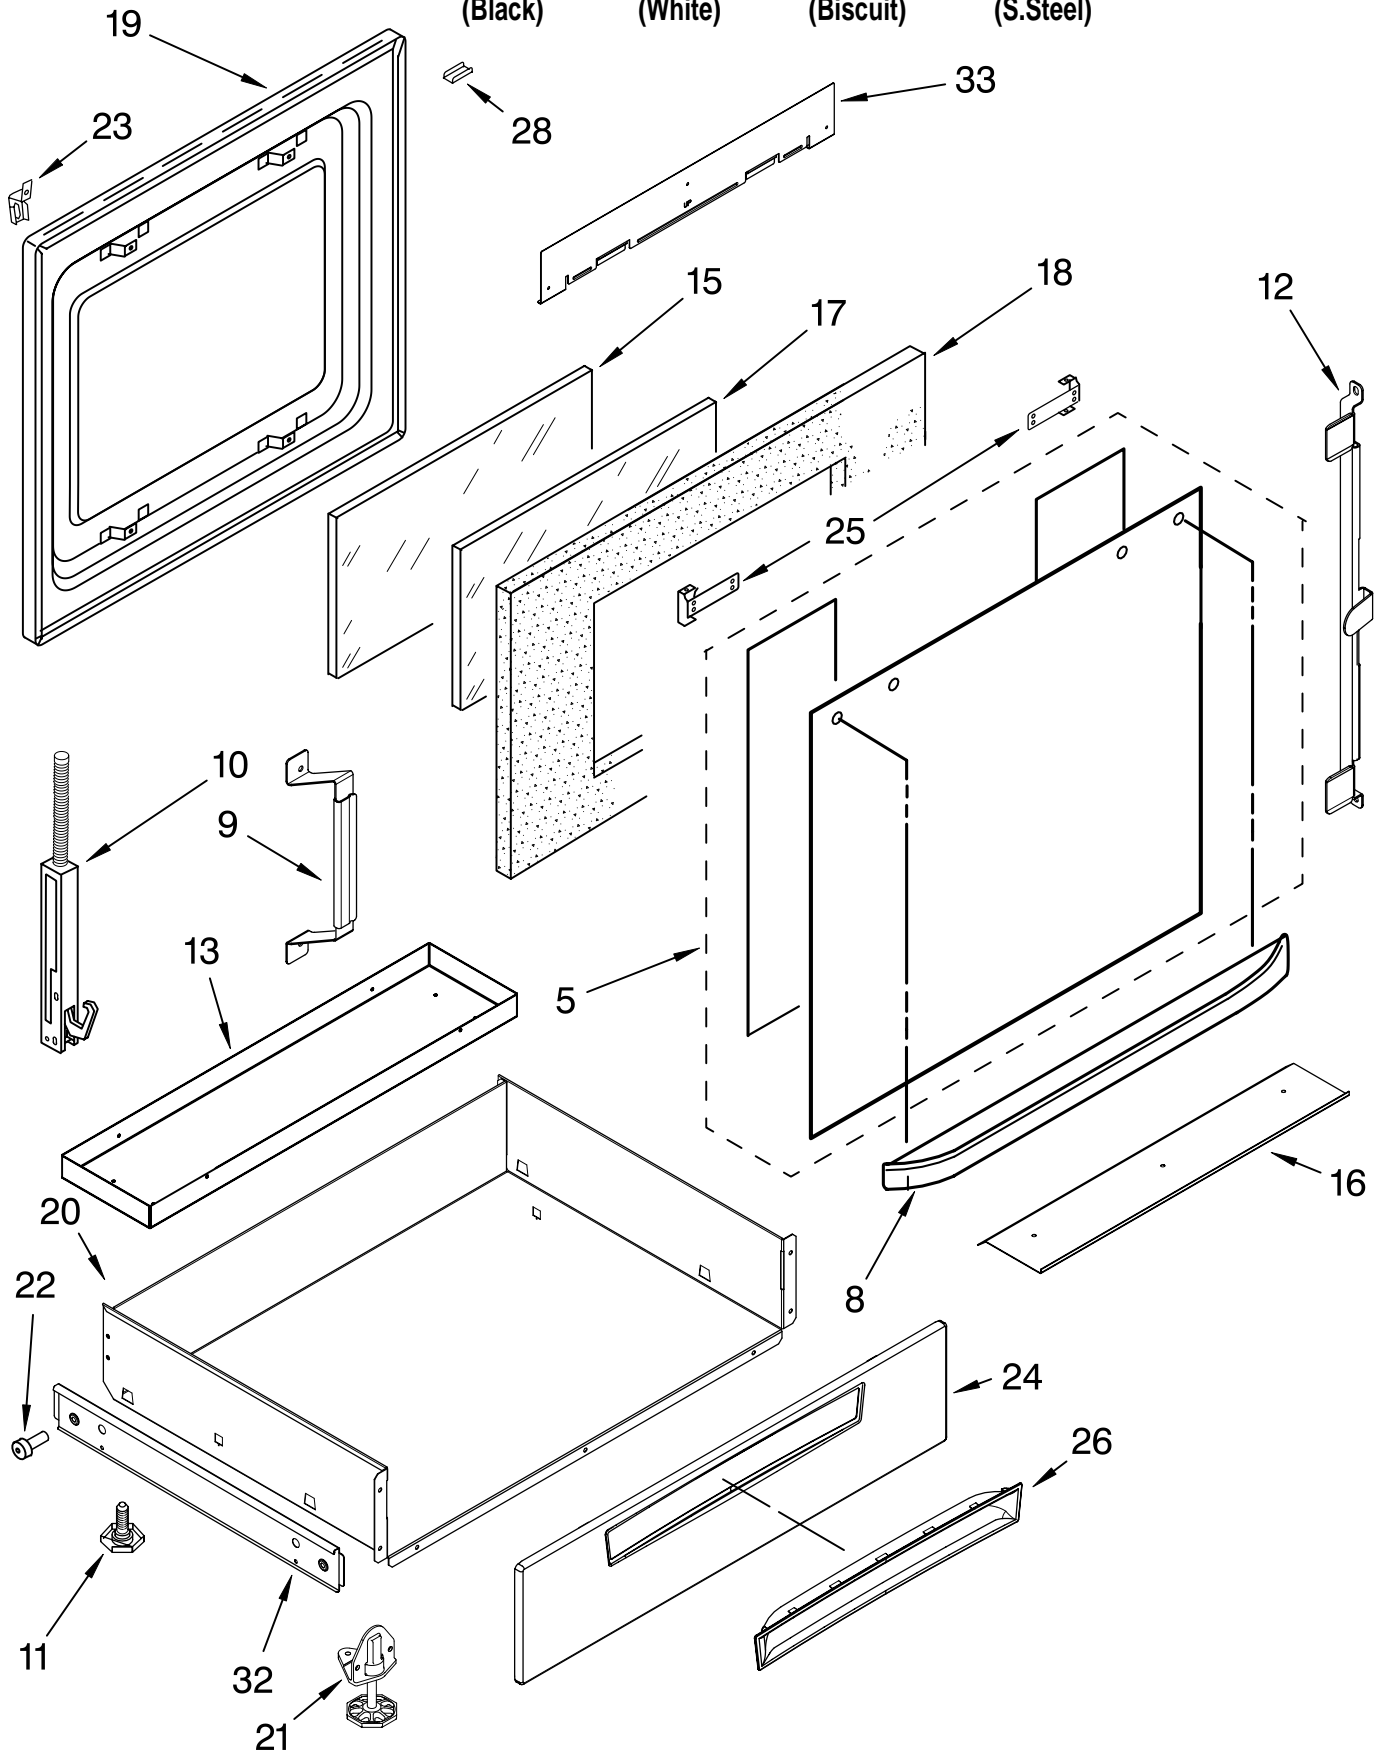

DOOR AND DRAWER PARTS

For Models: GY398LXPB00, GY398LXPQ00, GY398LXPT00, GY398LXPS00
(Black) (White) (Biscuit) (S.Steel)

FOR ORDERING INFORMATION REFER TO PARTS PRICE LIST

DOOR AND DRAWER PARTS

For Models: GY398LXPB00, GY398LXPQ00, GY398LXPT00, GY398LXPS00
(Black) (White) (Biscuit) (S.Steel)

Illus. No.	Part No.	DESCRIPTION	
5		Glass, Door Front	
	9759641	Black	
	9759639	White	
	9759640	Biscuit	
	9759642	S.Steel	
8		Handle, Door	
	4448854	Black	
	4448855	White	
	4448856	Biscuit	
9	8302094	Bracket, Central	
10		Hinge, Door	
	8300571	White RH	
	8300572	White LH	
	8300573	Lt.Blue RH	
	8300574	Lt.Blue LH	
	4449743	Screw	
	11	312701	Foot, Rear
12	8302092	Bracket, Side	
13	9757798	Panel, Drawer	
15	9757706	Glass, Inner	
16	4457114	Shield, Heat Btm	
17	4449263	Glass, Inner (2)	
18	4451722	Insulation, Door	
19	4455618	Liner, Door	
20	9757806	Drawer & Roller	
21	3196037	Foot, Front	
	4449743	Screw	
	22	422604	Roller, Drawer
23	9759743	Retainer, Door	
	24	Front, Drawer	
	4453921WH	White	
	4453921BL	Black	
	4453921BT	Biscuit	
25	4453921SS	S.Steel	
	4450813	Bracket, Handle	
	4451040	Screw	
26		Handle, Drawer	
	9756674WH	White	
	9756674BT	Biscuit	
	9756674BL	Black	
28	4450863	Retainer, Clip	
32	9756673	Guide, Roller	
33	9757707	Shield, Heat Top