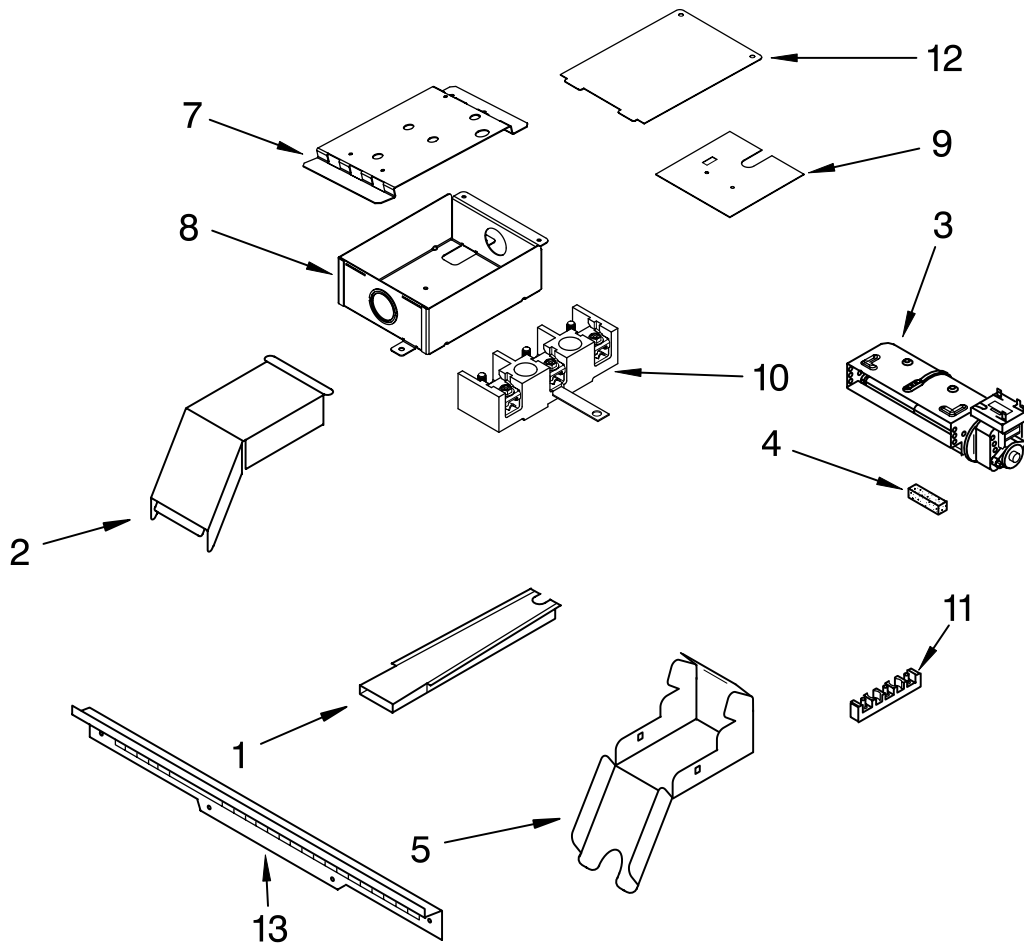

INTERNAL OVEN PARTS

For Models: GY398LXPB00, GY398LXPQ00, GY398LXPT00, GY398LXPS00
 (Black) (White) (Biscuit) (S.Steel)

Illus. No.	Part No.	DESCRIPTION
1	4448988	Cover, Fan
	4449154	Screw
2	4456103	Element, Broil
	4449154	Screw
3	4457277	Grill, Broiler
4	4457276	Pan, Broiler
6	4448717	Rack, Oven
7	4452153	Element, Bake
	4449154	Screw
8	4451583	Motor, Convection Fan

FOR ORDERING INFORMATION REFER TO PARTS PRICE LIST

TOP VENTING PARTS

For Models: GY398LXPB00, GY398LXPQ00, GY398LXPT00, GY398LXPS00
 (Black) (White) (Biscuit) (S.Steel)

Illus. No.	Part No.	DESCRIPTION	Illus. No.	Part No.	DESCRIPTION	Illus. No.	Part No.	DESCRIPTION
1	4451759	Vent, Exhaust	4	4451758	Block, Foam	10	9757136	Block, Terminal
	4449040	Screw, 8-18 x 3/8	5	4455177	Elbow, Vent Bottom	11	4449868	Block, Terminal
2	4455178	Elbow, Vent Top	7	9759749	Bracket, Term.Box		3400080	Screw
3	8300223	Blower		4449809	Screw (2)	12	9757405	Cover, Term Box
	4455352	Bracket	8	9757404	Box, Terminal		3196160	Screw (2)
	4449809	Screw (4)	9	9759721	Insulator, Term Box	13	9757118BL	Vent, (Control Panel)
							4450038	Screw