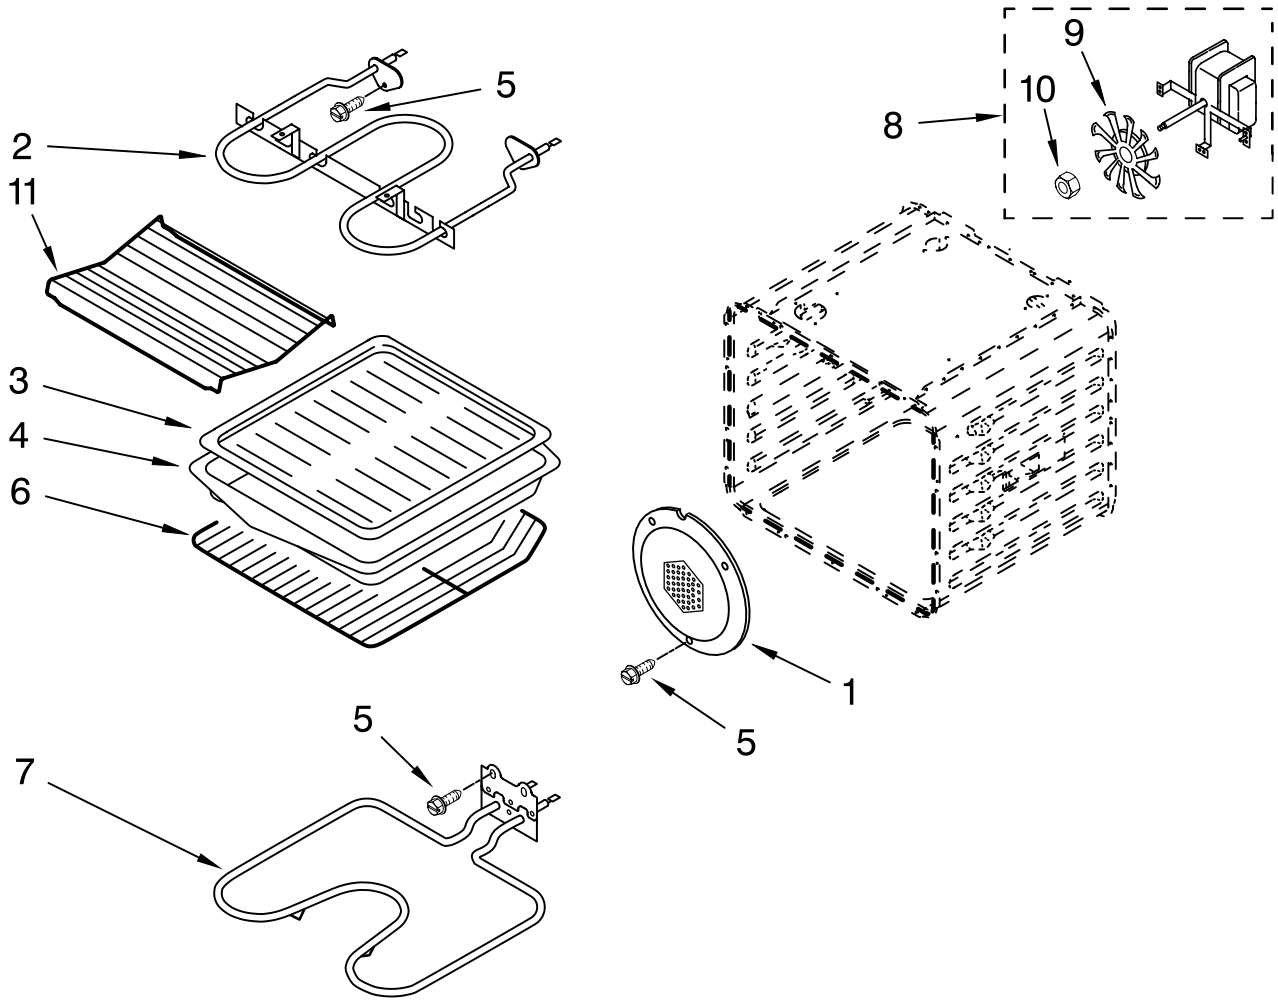

INTERNAL OVEN PARTS

For Models: GY398LXPB02, GY398LXPQ02, GY398LXPT02, GY398LXPS02
(Black) (White) (Biscuit) (S.Steel)

Illus. No.	Part No.	DESCRIPTION
1	4448988	Cover, Fan
2	9760771	Element, Broil
3	4457277	Grill, Broiler
4	4457276	Pan, Broiler
5	4449154	Screw
6	4448717	Rack, Oven
7	9760766	Element, Bake
8	4451583	Motor, Convection
9	4452226	Blade, Fan
10	4452227	Nut
11	3181534	Rack, Roasting

FOR ORDERING INFORMATION REFER TO PARTS PRICE LIST