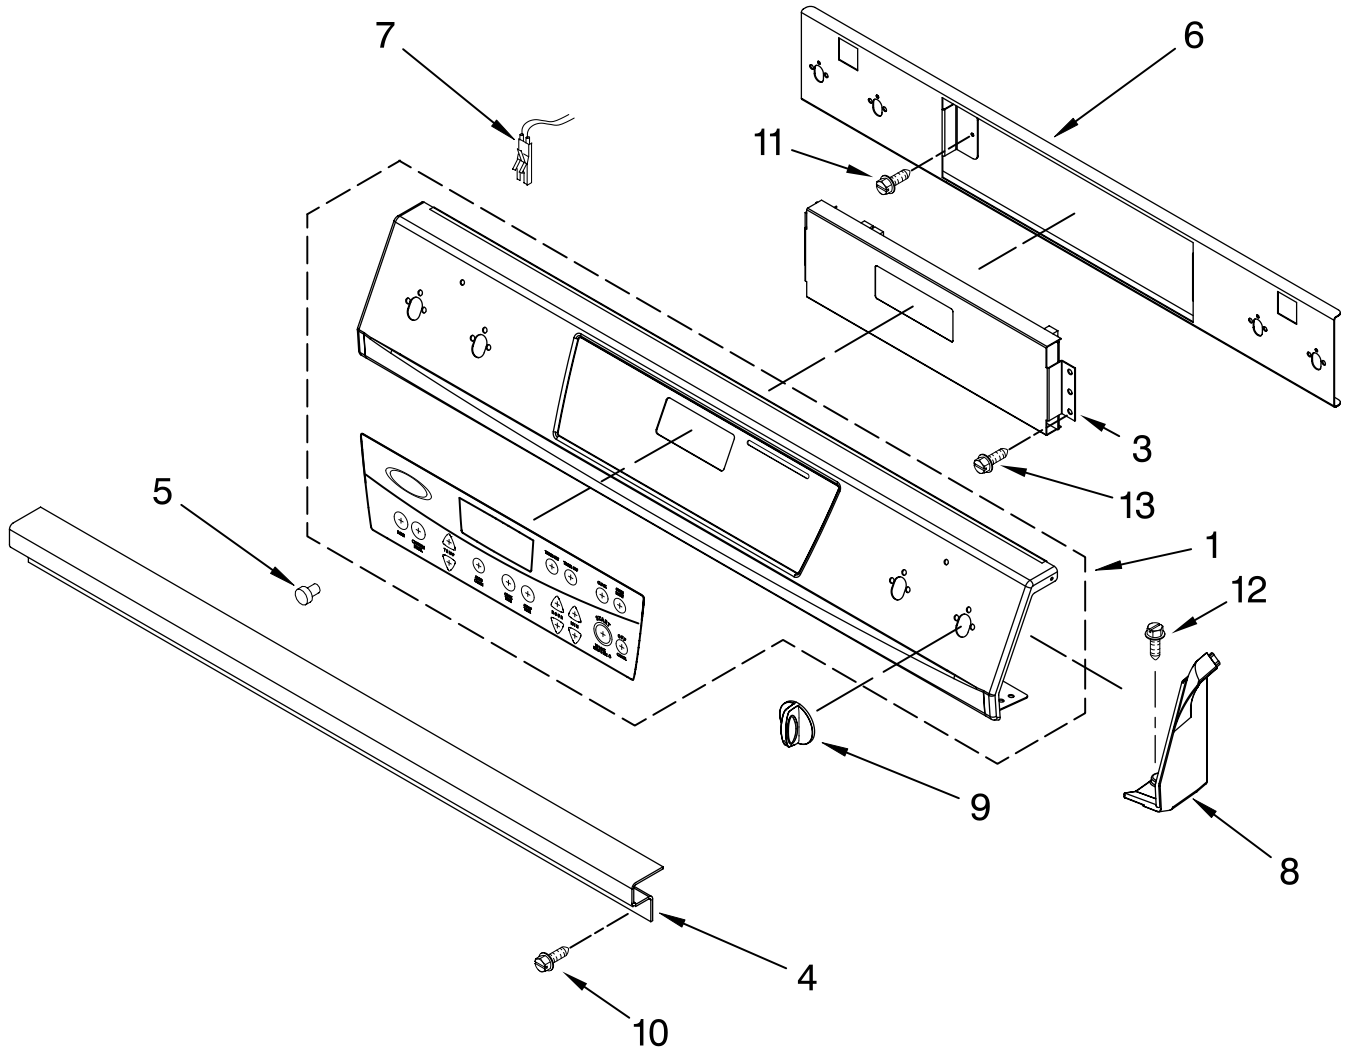

CONTROL PANEL PARTS

For Models: GY398LXPB02, GY398LXPQ02, GY398LXPT02, GY398LXPS02
(Black) (White) (Biscuit) (S.Steel)

Illus. No.	Part No.	DESCRIPTION
1		Control Panel
	8191149	White
	8191150	Biscuit
	8191151	Black
	8191152	S.Steel
3	9757475	Control, Migration
4	9757119	Bracket, Console
5	3196068	Lens, Ind. (2)
6	9757410	Bracket, Control

Illus. No.	Part No.	DESCRIPTION
7	8523265	Housing, Ind. Lt.
8		Endcap
	9756614BT	Biscuit LH
	9756614WH	White LH
	9756614BL	Black LH
	9756611BT	Biscuit RH
	9756611WH	White RH
	9756611BL	Black RH

Illus. No.	Part No.	DESCRIPTION
9		Knob
	9756659BL	Black
	9756659WH	White
	9756659BT	Biscuit
10	3196537	Screw
11	311865	Screw
12	3196172	Screw
13	9780271	Screw

FOR ORDERING INFORMATION REFER TO PARTS PRICE LIST