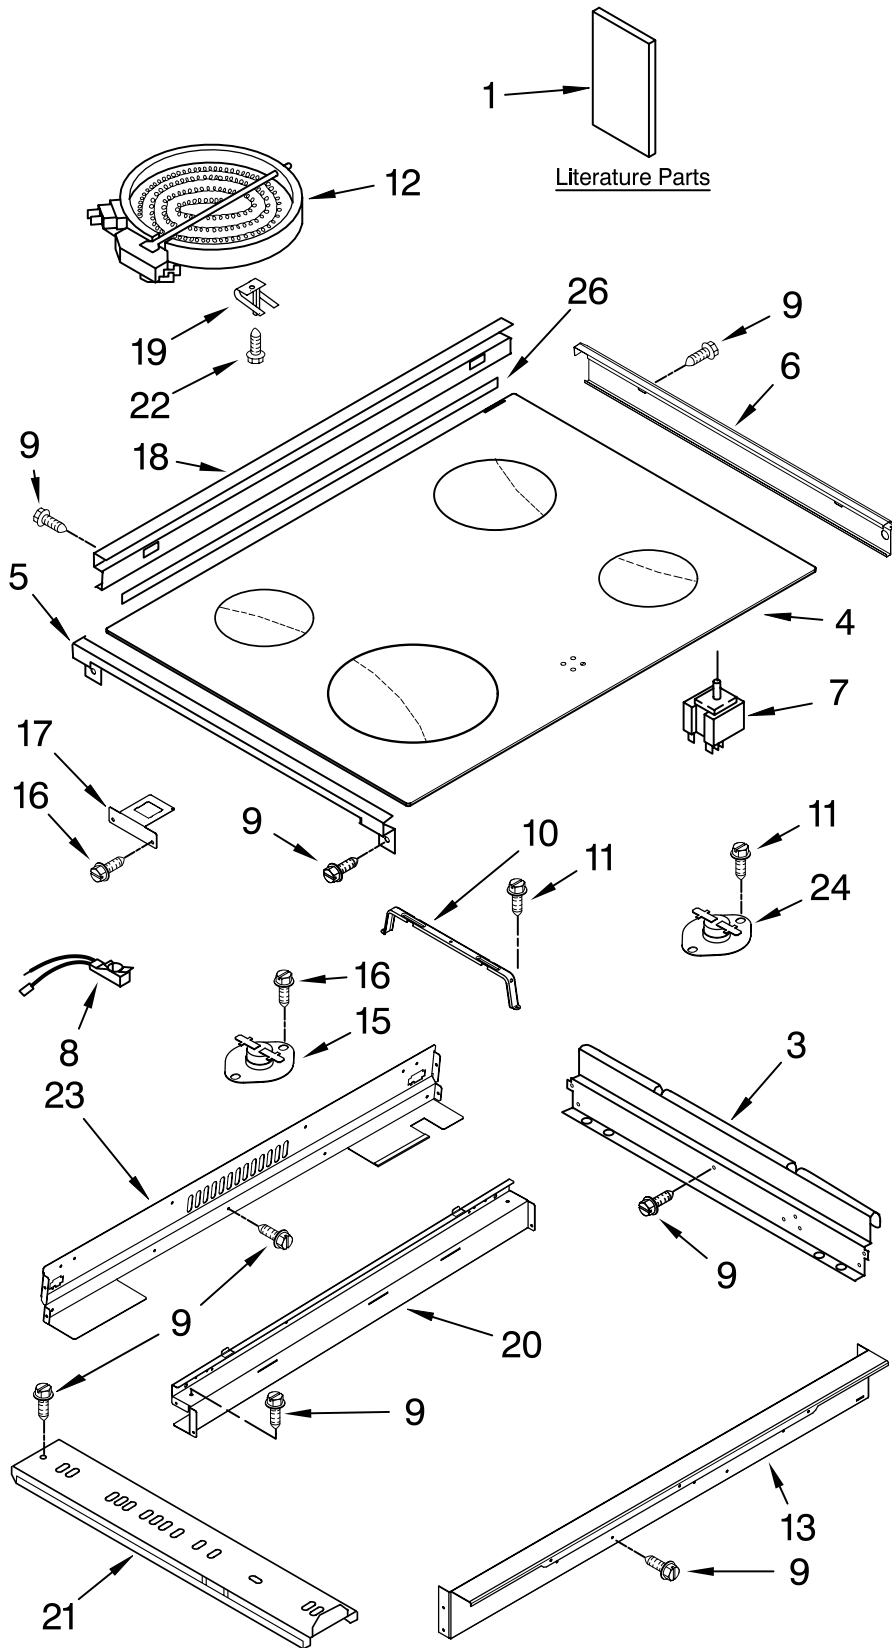

# COOKTOP PARTS

For Models: GY398LXPB02, GY398LXPQ02, GY398LXPT02, GY398LXPS02  
 (Black) (White) (Biscuit) (S.Steel)

30" Slide-In  
 ELECTRIC OVEN  
 SELF CLEAN

Illus. No.	Part No.	DESCRIPTION
1	9762035	Literature Parts Installation Instructions
	9762257	Use & Care Guide
	9761389	Tech Sheet
	9757680	Anti-Tip Instruct.
	3191638	Safe Cooking Tips
	9759133	Safe Cooking Tips
3	4454023	Bracket, Mounting
4	9756788BT	Cooktop Biscuit
	9756788WH	White
	9762069BL	Black
5	4453764	Clip, Ceran (2)
6		Trim-CkTop, SI
	9759531WH	White LH
	9759531BT	Biscuit LH
	9759531BL	Black LH
	9759531SS	S.Steel LH
	9759530WH	White RH
	9759530BT	Biscuit RH
	9759530BL	Black RH
	9759530SS	S.Steel RH
7		Switch, Infinite
	9750638	LR, RF
	9750639	RR
	9750641	LF
8	8523739	Light, Indicator
9	3196537	Screw
10	9756821	Support, Wiring
11	4449809	Screw
12		Element, Surface
	8523698	1200W LR,RF
	8523696	1800W RR
	8523692	2500W LF
13	9757800	Bracket, Front Support
15	9759944	Thermostat (60c)
16	3196160	Screw (2)
17	9758799	Bracket, Ind. Lamp
18		Trim, Extension
	9760520WH	White
	9760520BT	Biscuit
	9760520BL	Black
	9760520SS	S.Steel
19	9759094	Spring, Locator
20	9759963	Bracket, Rear Sprt
21	8285962	Rail, Element (2)
22	246119	Screw
23	9759628	Cover, Cktp Rear
24	9759243	Thermostat (120c)
26	9756450	Gasket

# CONTROL PANEL PARTS

For Models: GY398LXPB02, GY398LXPQ02, GY398LXPT02, GY398LXPS02  
 (Black) (White) (Biscuit) (S.Steel)

Illus. No.	Part No.	DESCRIPTION
1		Control Panel
	8191149	White
	8191150	Biscuit
	8191151	Black
	8191152	S.Steel
3	9757475	Control, Migration
4	9757119	Bracket, Console
5	3196068	Lens, Ind. (2)
6	9757410	Bracket, Control

Illus. No.	Part No.	DESCRIPTION
7	8523265	Housing, Ind. Lt.
8		Endcap
	9756614BT	Biscuit LH
	9756614WH	White LH
	9756614BL	Black LH
	9756611BT	Biscuit RH
	9756611WH	White RH
	9756611BL	Black RH

Illus. No.	Part No.	DESCRIPTION
9		Knob
	9756659BL	Black
	9756659WH	White
	9756659BT	Biscuit
10	3196537	Screw
11	311865	Screw
12	3196172	Screw
13	9780271	Screw