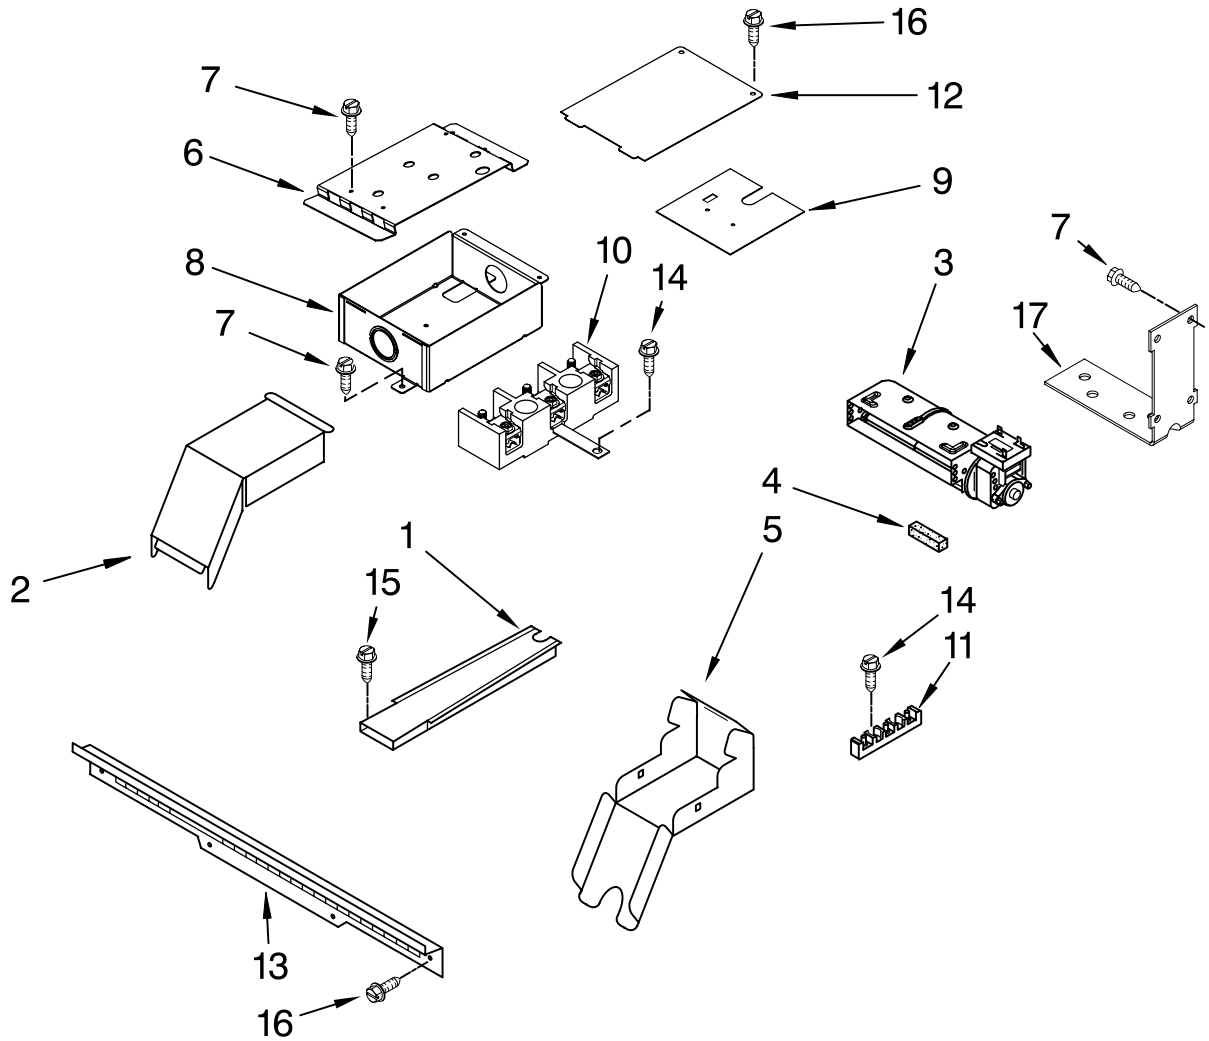

TOP VENTING PARTS

For Models: GY398LXPB02, GY398LXPQ02, GY398LXPT02, GY398LXPS02
(Black) (White) (Biscuit) (S.Steel)

Illus. No.	Part No.	DESCRIPTION	Illus. No.	Part No.	DESCRIPTION	Illus. No.	Part No.	DESCRIPTION
1	4451759	Vent, Exhaust	7	4449809	Screw (2)	13	9757118BL	Vent, (Control Panel)
2	4455178	Elbow, Vent Top	8	9757404	Box, Terminal	14	3400080	Screw
3	9759320	Blower	9	9759721	Insulator, Term Box	15	4449040	Screw
4	4451758	Block, Foam	10	9761958	Block, Terminal	16	3196160	Screw
5	4455177	Elbow, Vent Bottom	11	4449868	Block, Terminal	17	4455352	Bracket, Blower
6	9759938	Bracket, Term.Box	12	9757405	Cover, Term Box			

FOR ORDERING INFORMATION REFER TO PARTS PRICE LIST