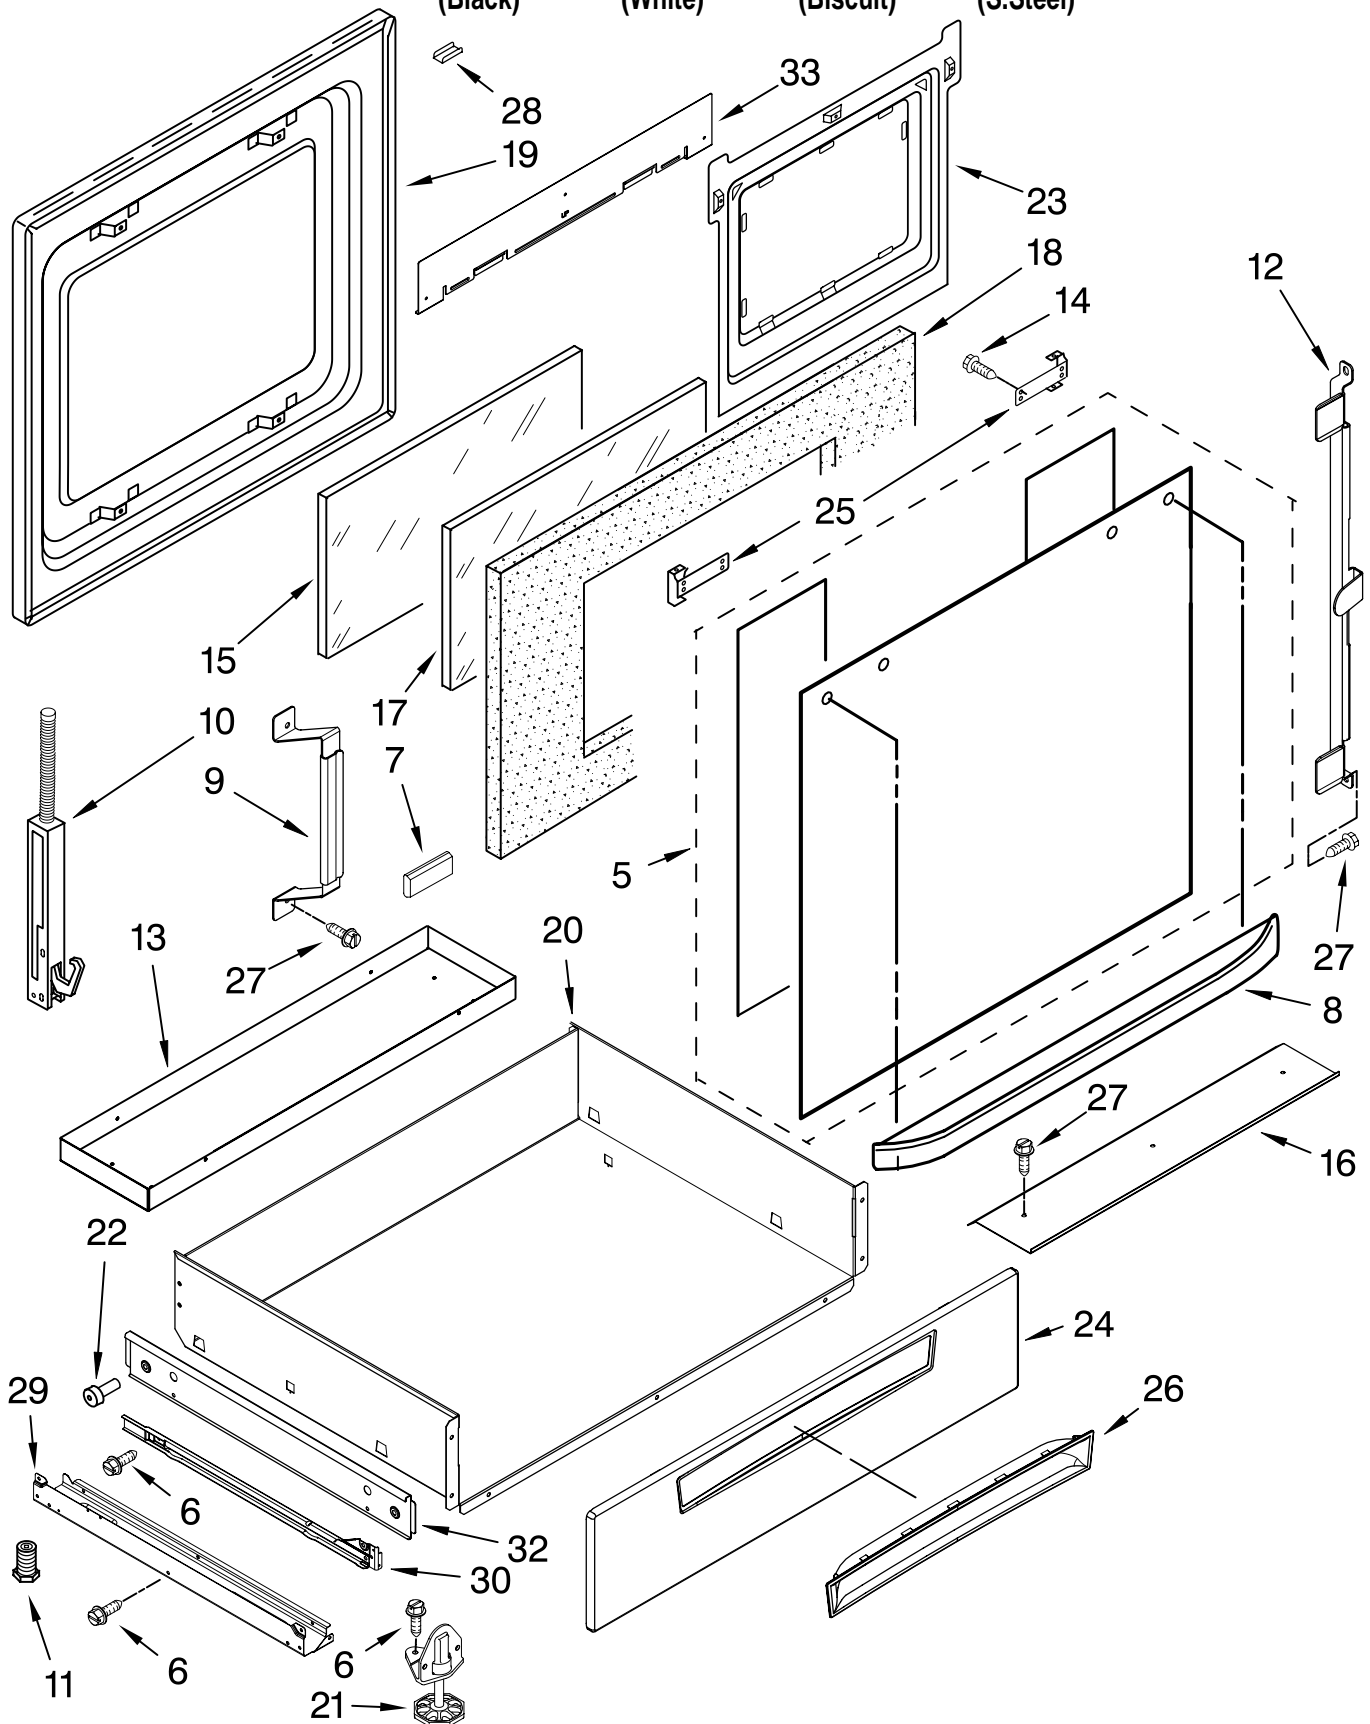

DOOR AND DRAWER PARTS

For Models: GY398LXPB02, GY398LXPQ02, GY398LXPT02, GY398LXPS02

(Black)

(White)

(Biscuit)

(S.Steel)

FOR ORDERING INFORMATION REFER TO PARTS PRICE LIST

DOOR AND DRAWER PARTS

For Models: GY398LXPB02, GY398LXPQ02, GY398LXPT02, GY398LXPS02
(Black)   (White)   (Biscuit)   (S.Steel)

Illus. No.	Part No.	DESCRIPTION
5	9759641	Glass, Door Front Black
	9759639	White
	9759640	Biscuit
	9759642	S.Steel
6	3196537	Screw
7	9759635	Spacer, Glass
8		Handle, Door
	4448854	Black
	4448855	White
	4448856	Biscuit
9	9759230	Bracket, Central
10		Hinge, Door
	9760571	White RH
	9760572	White LH
11	9761935	Foot, Rear
12	9759229	Bracket, Side
13	9760592	Panel, Drawer
14	4451040	Screw
15	9757706	Glass, Inner
16	4457114	Shield, Heat Btm
17	9759225	Glass, Inner (2)
18	4451722	Insulation, Door
19	9759413	Liner, Door
20	9757806	Drawer & Roller
21	3196037	Foot, Front
22	422604	Roller, Drawer
23	4457132	Retainer, Glass
24		Front, Drawer
	4453921WH	White
	4453921BL	Black
	4453921BT	Biscuit
	4453921SS	S.Steel
25	4450813	Bracket, Handle
26		Handle, Drawer
	9756674WH	White
	9756674BT	Biscuit
	9756674BL	Black
27	4449809	Screw
28	4450863	Retainer, Clip
29		Side, Base
	9759954	L.Side
	9759953	R.Side
30		Track, Drawer
	9756839	L.Side
	9756837	R.Side
32	9756673	Guide, Roller
33	4457103	Shield, Heat Top

FOR ORDERING INFORMATION REFER TO PARTS PRICE LIST