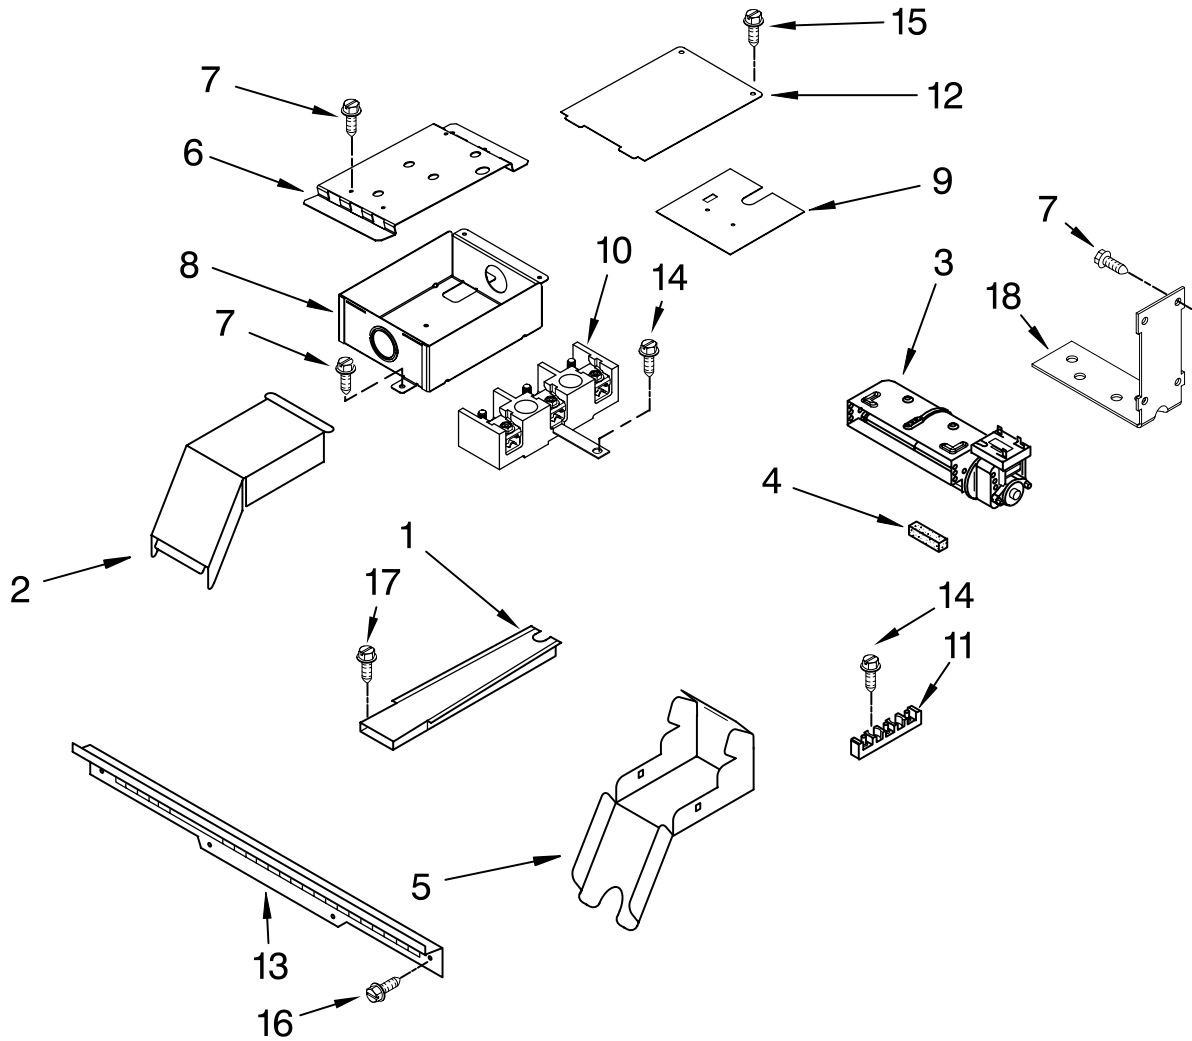

TOP VENTING PARTS

For Models: GY396LXPB02, GY396LXPQ02, GY396LXPT02, GY396LXPS02
(Black) (White) (Biscuit) (S.Steel)

Illus. No.	Part No.	DESCRIPTION	Illus. No.	Part No.	DESCRIPTION	Illus. No.	Part No.	DESCRIPTION
1	4451759	Vent, Exhaust	8	9757404	Box, Terminal	13	9757118BL	Vent, (Control Panel)
2	4455178	Elbow, Vent Top	9	9759721	Insulator, Term Box	14	3400080	Screw
3	9759320	Blower	10	9761958	Block, Terminal	15	3196160	Screw
4	4451758	Block, Foam	11	4449868	Block, Terminal	16	4450038	Screw
5	4455177	Elbow, Vent Bottom	12	9757405	Cover, Term Box	17	4449040	Screw
6	9759938	Bracket, Term.Box				18	4455352	Bracket, Blower
7	4449809	Screw (2)						

FOR ORDERING INFORMATION REFER TO PARTS PRICE LIST