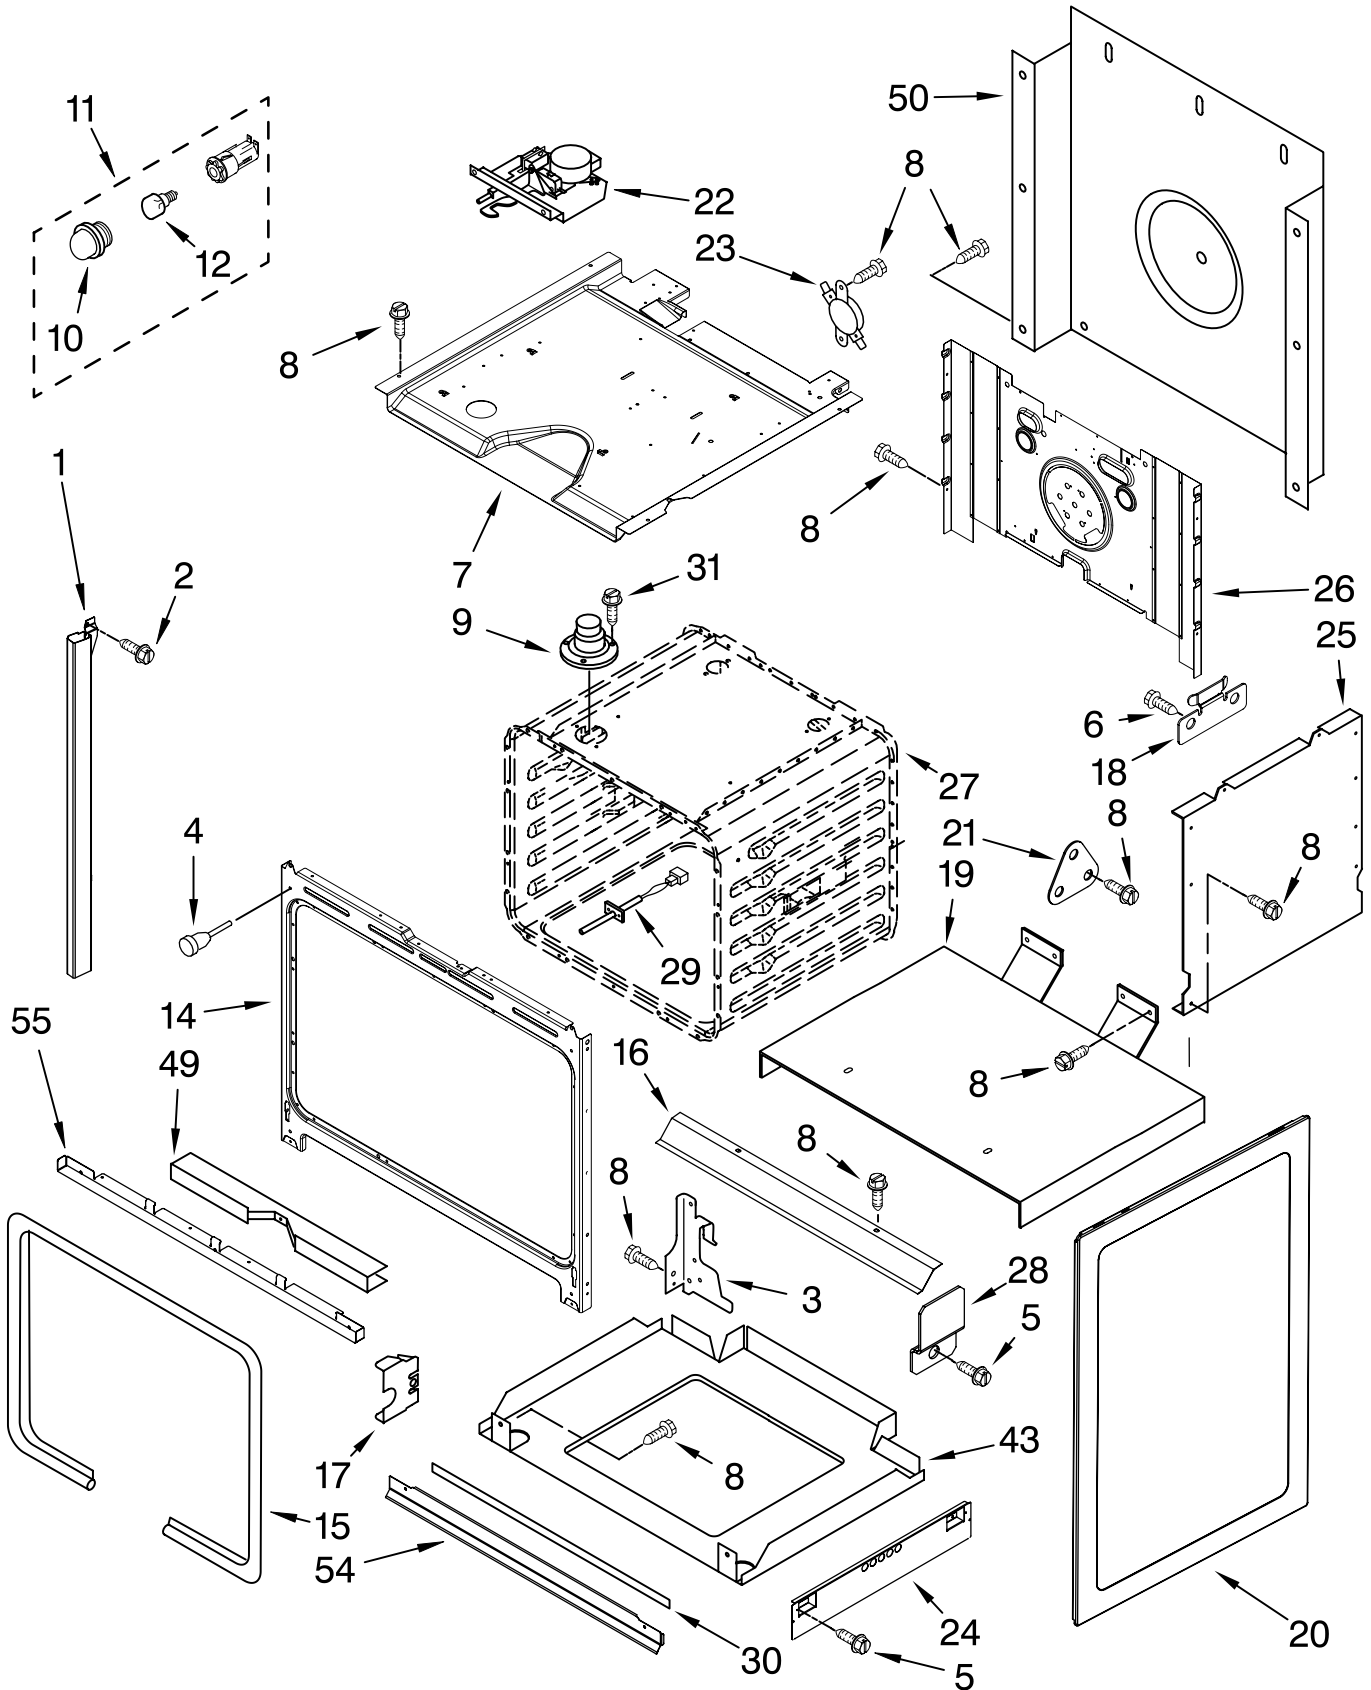

OVEN PARTS

For Models: GY396LXPB02, GY396LXPQ02, GY396LXPT02, GY396LXPS02
(Black) (White) (Biscuit) (S.Steel)

FOR ORDERING INFORMATION REFER TO PARTS PRICE LIST

OVEN PARTS

For Models: GY396LXPB02, GY396LXPQ02, GY396LXPT02, GY396LXPS02
(Black) (White) (Biscuit) (S.Steel)

Illus. No.	Part No.	DESCRIPTION	Illus. No.	Part No.	DESCRIPTION	Illus. No.	Part No.	DESCRIPTION
1		Trim, Side (Right Hand)	15	W10074200	Gasket, Door	43	9759713	Base, Chassis
	9757735WH	White	16	4453951	Deflector, Vent Bottom	49	4448933	Retainer, Gasket
	9757735BT	Biscuit	17	4452152	Bracket, Mounting	50	4451747	Cover, Back
	9757735BL	Black	18	9757685	Guide, Side Panel	54		Vent, Bottom Upper
	9757735SS	S.Steel (Left Hand)	19	4451478	Support, Insulation		9756481WH	White
	9757734WH	White	20		Body, Side		9756481BT	Biscuit
	9757734BT	Biscuit		9760723PB	Black		9756481BL	Black
	9757734BL	Black		9760723PW	White	55	9756481SS	S.Steel
	9757734SS	S.Steel		9760723PC	Biscuit			Trim, Btm Vent
2	3400832	Screw	21	9757461	Bracket, Side Panel		9756485WH	White
3		Hinge Receiver	22	9760888	Latch, Motorized		9756485BT	Biscuit
	4455605	Left Hand	23	341196	Thermostat SPST (205)		9756485BL	Black
	4455606	Right Hand	24	9757811	Brace, Side Panel		9756485SS	S.Steel
4	9760749	Bumper, Door	25	4455641	Side, Chassis (R.H. & L.H.)	FOLLOWING PARTS NOT ILLUSTRATED		
5	3196537	Screw	26	4452234	Back, Chassis	INSULATION		
6	3196160	Screw	27		Liner, Oven (Not serviceable)		9756817	Insulation, Wrap
7	8303099	Top Chassis	28	9759890	Clip, Side Panel		9756470	Insulation, Back
8	4449809	Screw	29	4455636	Sensor			
9	4452158	Tube, Vent	30	9757717	Insulation			
10	W10067870	Lens, Light	31	3196176	Screw			
11	W10009930	Oven Light Assy						
12	4452166	Bulb, Light						
14	9760756	Frame, Front						

FOR ORDERING INFORMATION REFER TO PARTS PRICE LIST