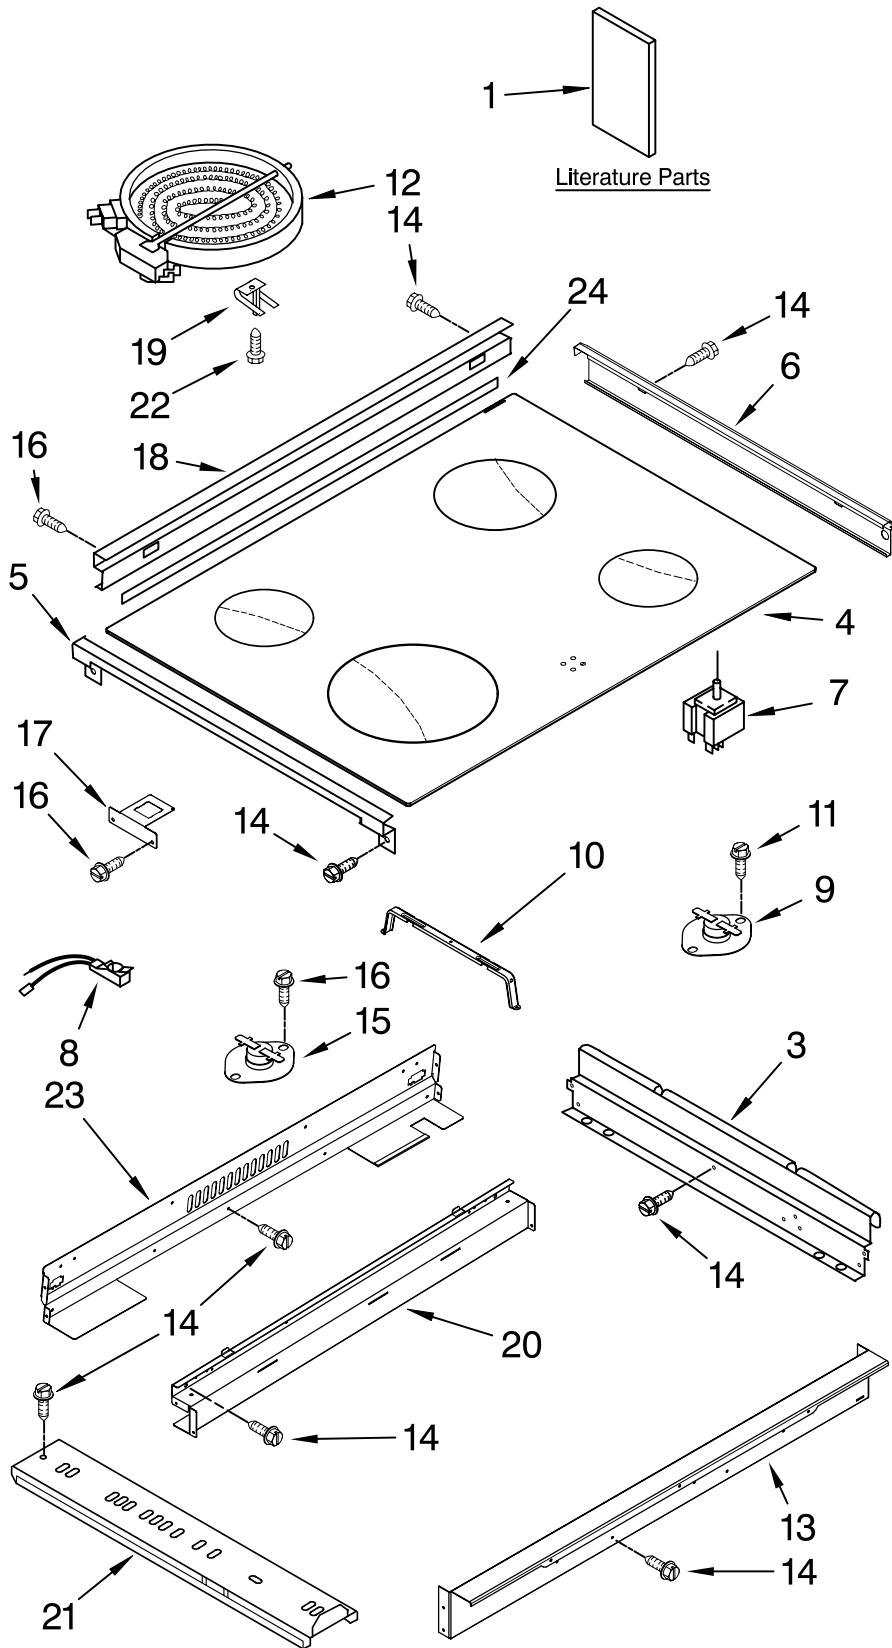

COOKTOP PARTS

For Models: GY396LXPB02, GY396LXPQ02, GY396LXPT02, GY396LXPS02
 (Black) (White) (Biscuit) (S.Steel)

30" Slide-In
 ELECTRIC OVEN
 SELF CLEAN

Illus. No.	Part No.	DESCRIPTION
1	9762035	Literature Parts Installation Instructions
	9762257	Use & Care Guide
	9761388	Tech Sheet
	9757680	Anti-Tip Instruct.
	3191638	Safe Cooking Tips
	9759133	Safe Cooking Tips
3	4454023	Bracket, Mounting
4		Cooktop
	9756788BT	Biscuit
	9756788WH	White
	9762069BL	Black
5	4453764	Clip, Ceran (2)
6		Trim-CkTop, SI
	9759531WH	White LH
	9759531BT	Biscuit LH
	9759531BL	Black LH
	9759531SS	S.Steel LH
	9759530WH	White RH
	9759530BT	Biscuit RH
	9759530BL	Black RH
	9759530SS	S.Steel RH
7		Switch, Infinite
	9750638	LR, RF
	9750639	RR
	9750641	LF
8	8523739	Light, Indicator
9	9759243	Thermostat (120c)
10	9756821	Support, Wiring
11	4449809	Screw (2)
12		Element, Surface
	8523698	1200W LR,RF
	8523696	1800W RR
	8523692	2500W LF
13	9757800	Bracket, Front Support
14	3196537	Screw
15	9759944	Thermostat (60c)
16	3196160	Screw (2)
17	9758799	Bracket, Ind. Lamp
18		Trim, Extension
	9760520WH	White
	9760520BT	Biscuit
	9760520BL	Black
	9760520SS	S.Steel
19	9759094	Spring, Locator
20	9759963	Bracket, Rear Sprt
21	8285962	Rail, Element (2)
22	246119	Screw
23	9759628	Cover, Cktp Rear
24	9756450	Gasket