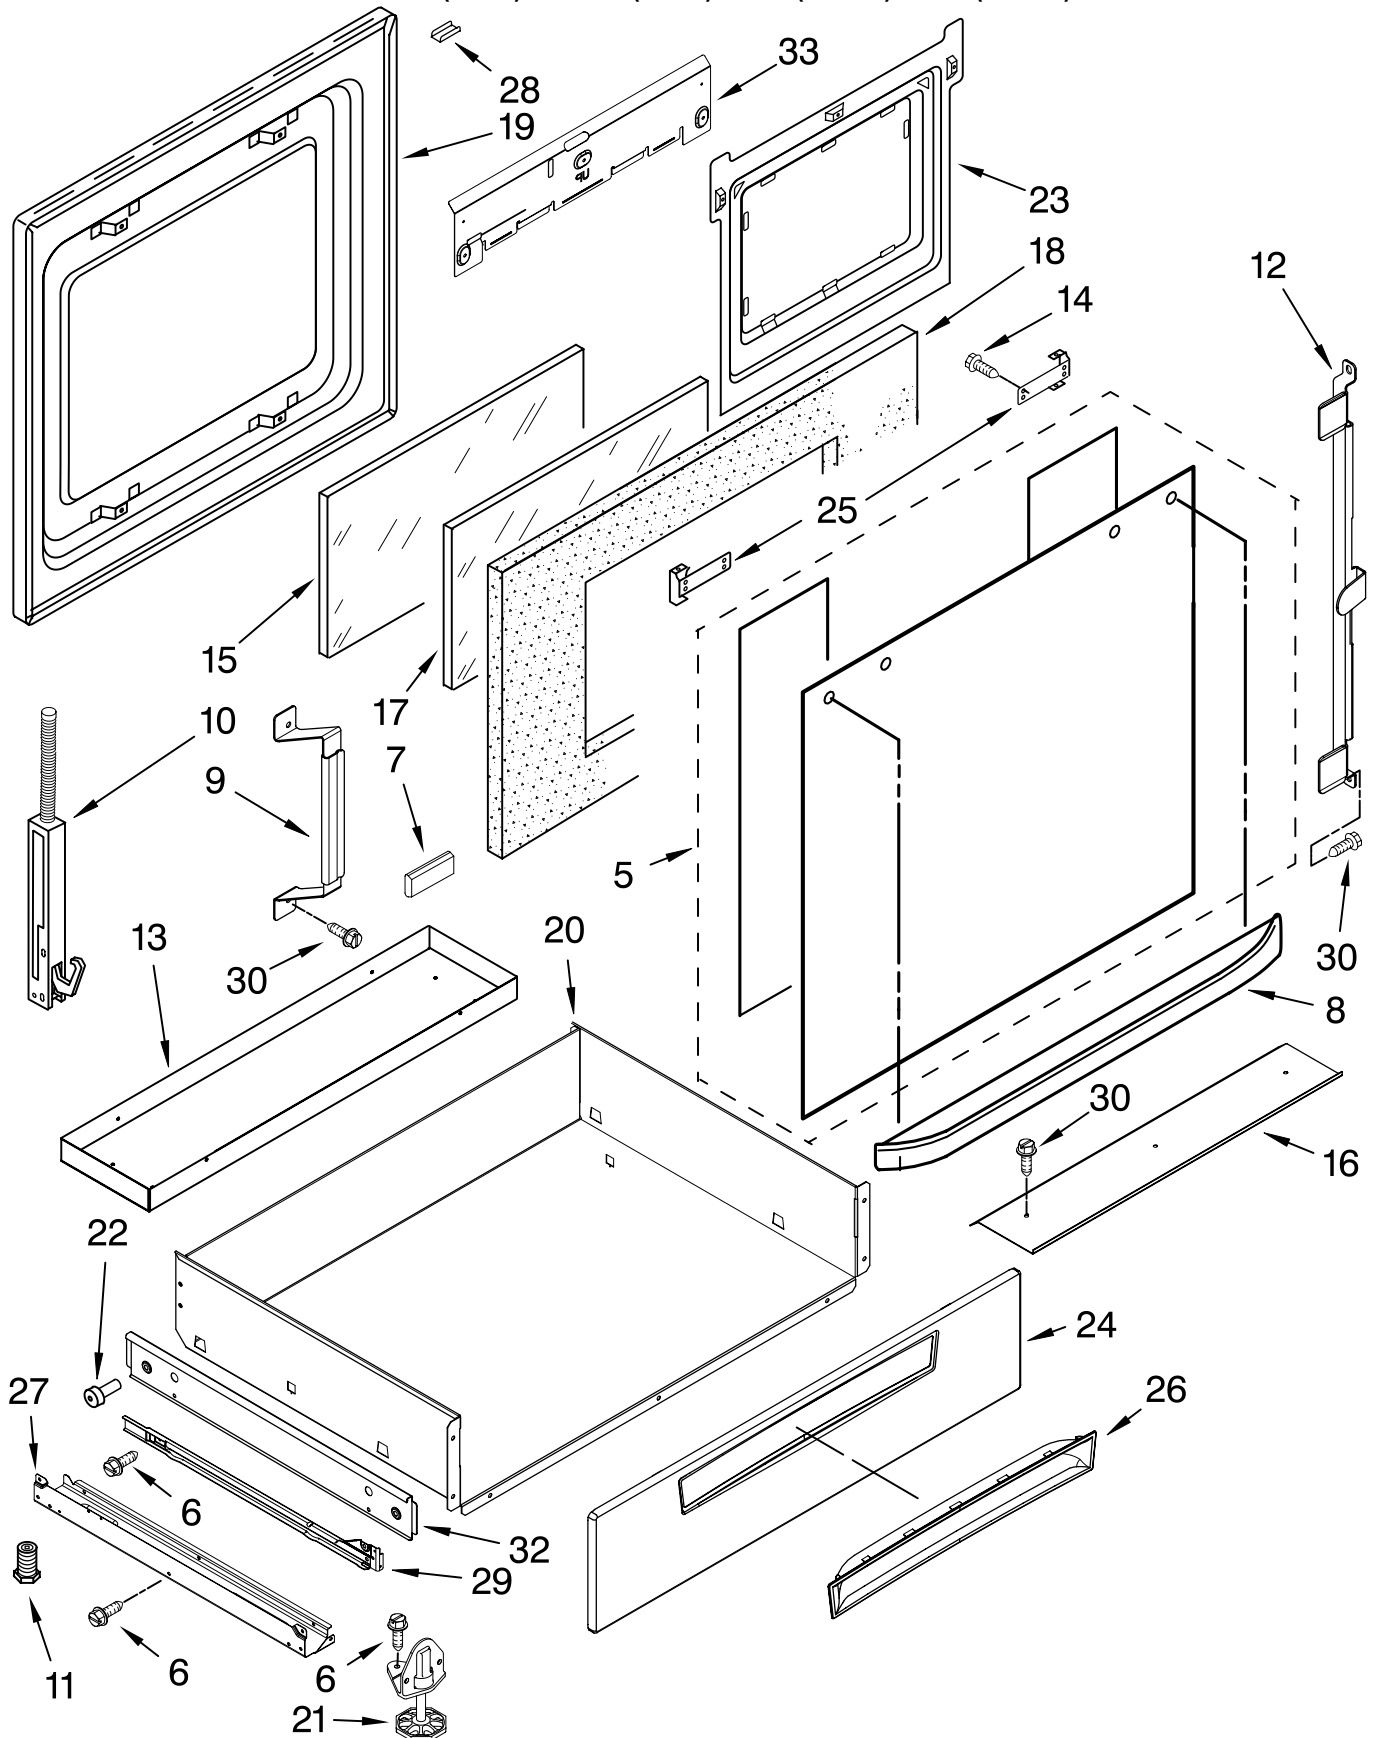

DOOR AND DRAWER PARTS

For Models: GY396LXPB02, GY396LXPQ02, GY396LXPT02, GY396LXPS02
(Black) (White) (Biscuit) (S.Steel)

FOR ORDERING INFORMATION REFER TO PARTS PRICE LIST

DOOR AND DRAWER PARTS

For Models: GY396LXPB02, GY396LXPQ02, GY396LXPT02, GY396LXPS02
(Black) (White) (Biscuit) (S.Steel)

Illus. No.	Part No.	DESCRIPTION
5		Glass, Door Front
	9759641	Black
	9759639	White
	9759640	Biscuit
	9759642	S.Steel
6	3400805	Screw
7	9759635	Spacer, Glass
8		Handle, Door
	4448854	Black
	4448855	White
	4448856	Biscuit
9	9759230	Bracket, Central
10		Hinge, Door
	9760571	White RH
	9760572	White LH
11	9761935	Foot, Rear
12	9759229	Bracket, Side
13	9760592	Panel, Drawer
14	4451040	Screw
15	9757706	Glass, Inner
16	4457114	Shield, Heat Btm
17	9759225	Glass, Inner (2)
18	4451722	Insulation, Door
19	9759413	Liner, Door
20	9757806	Drawer & Roller
21	3196037	Foot, Front
22	422604	Roller, Drawer
23	4457132	Retainer, Glass
24		Front, Drawer
	4453921WH	White
	4453921BL	Black
	4453921BT	Biscuit
	4453921SS	S.Steel
25	4450813	Bracket, Handle
26		Handle, Drawer
	9756674WH	White
	9756674BT	Biscuit
	9756674BL	Black
27		Side, Base
	9759953	R.Side
	9759954	L.Side
28	4450863	Retainer, Clip
29		Track, Drawer
	9756837	R.Side
	9756839	L.Side
30	4449809	Screw
32	9756673	Guide, Roller
33	4457103	Shield, Heat Top

FOR ORDERING INFORMATION REFER TO PARTS PRICE LIST