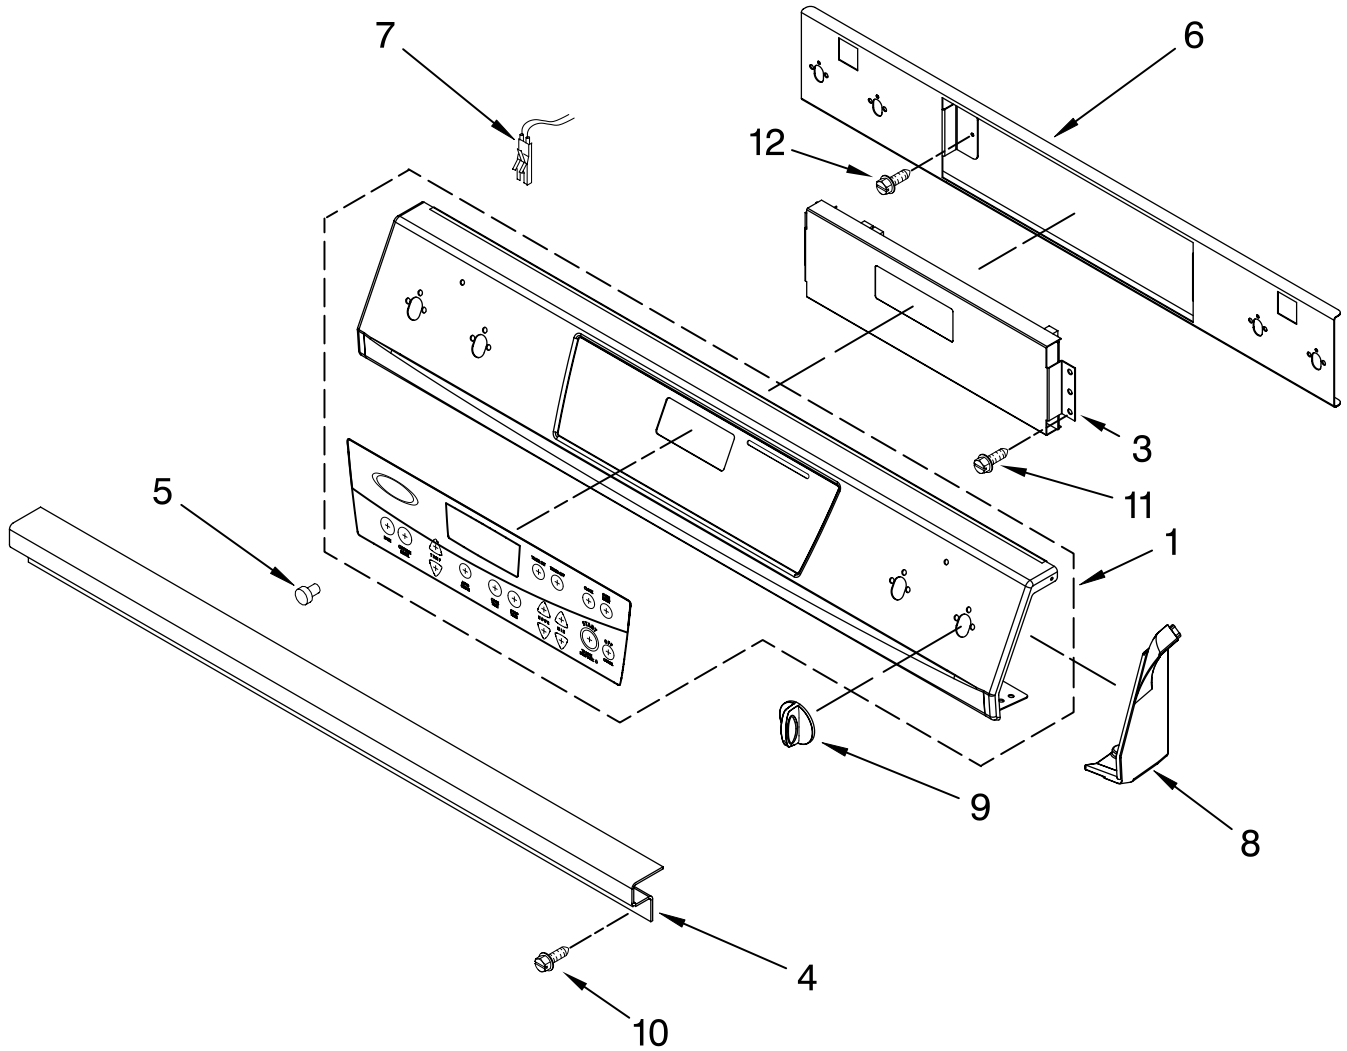

CONTROL PANEL PARTS

For Models: GY396LXPB02, GY396LXPQ02, GY396LXPT02, GY396LXPS02
(Black) (White) (Biscuit) (S.Steel)

Illus. No.	Part No.	DESCRIPTION	Illus. No.	Part No.	DESCRIPTION	Illus. No.	Part No.	DESCRIPTION
1		Control Panel	8		Endcap	9		Knob
	8191145	White		9756614BT	Biscuit LH		9756659BL	Black
	8191146	Biscuit		9756614WH	White LH		9756659WH	White
	8191147	Black		9756614BL	Black LH		9756659BT	Biscuit
	8191148	S.Steel		9756611BT	Biscuit RH	10	3196537	Screw
3	9757476	Control, Migration		9756611WH	White RH	11	9780271	Screw
4	9757119	Bracket, Console		9756611BL	Black RH	12	311865	Screw
5	3196068	Lens, Ind. (2)		3196172	Screw			
6	9757410	Bracket, Control						
7	8523265	Housing, Ind. Lt.						

FOR ORDERING INFORMATION REFER TO PARTS PRICE LIST