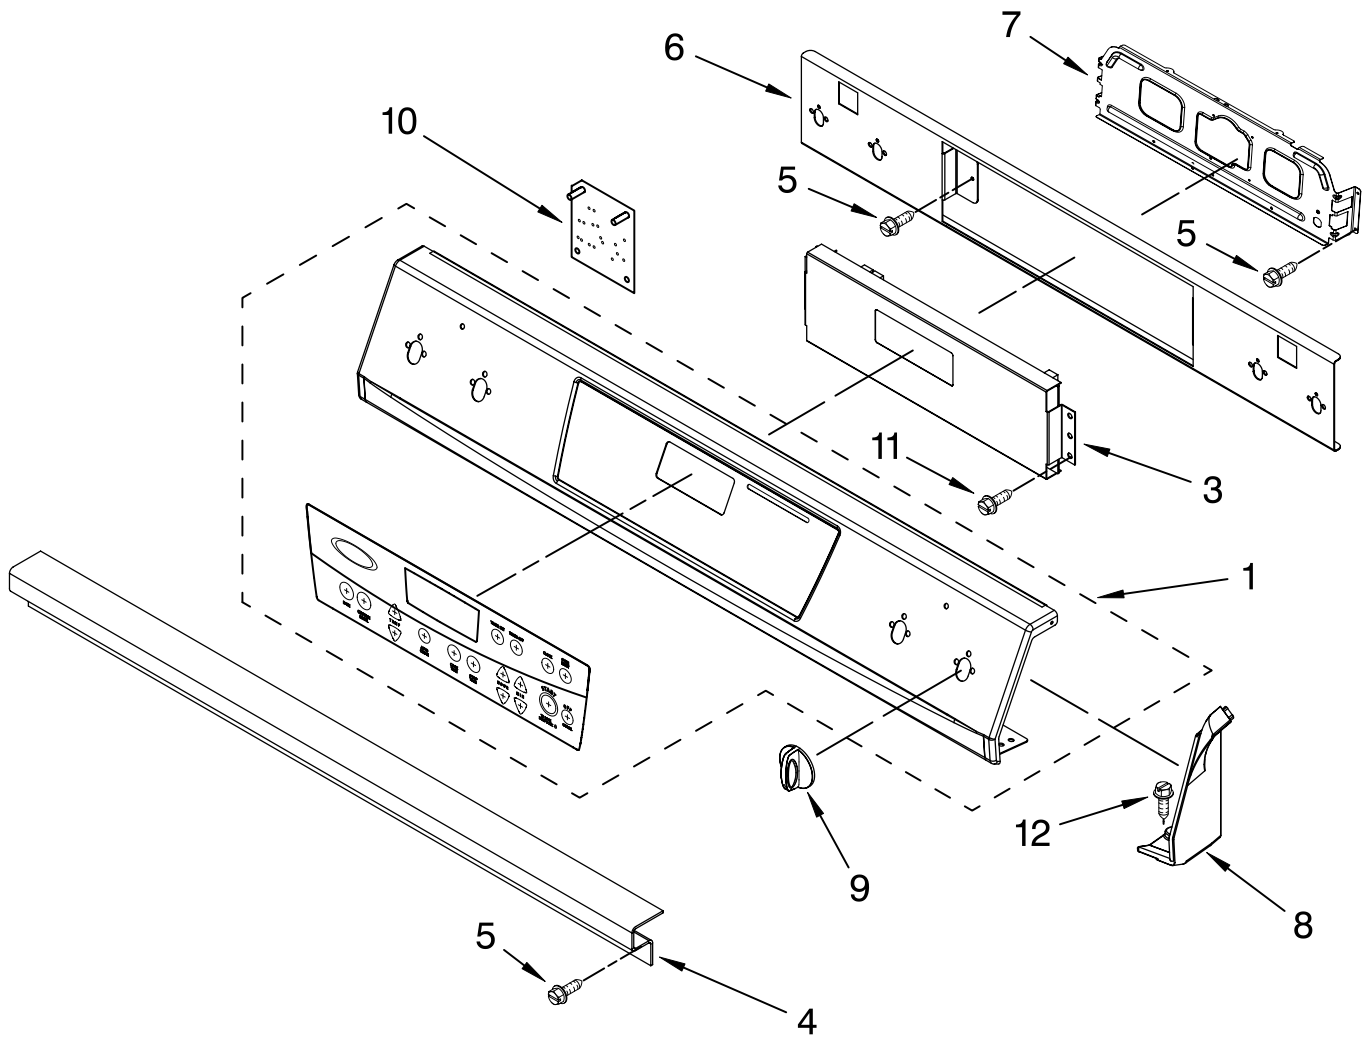

CONTROL PANEL PARTS

For Models: GW395LEPB03, GW395LEPQ03, GW395LEPT03, GW395LEPS03
(Black) (White) (Biscuit) (S.Steel)

Illus. No.	Part No.	DESCRIPTION
1		Control Panel
	9756506WH	White
	9756506BT	Biscuit
	9756506BL	Black
	9756506SS	S.Steel
3	9760013	Control, Migration
4	9757119	Bracket, Console
5	3196537	Screw
6	9759731	Bracket, Control

Illus. No.	Part No.	DESCRIPTION
7	9757409	Support, Gas Valve
8		Endcap
	9756614BT	Biscuit LH
	9756614WH	White LH
	9756614BL	Black LH
	9756611BT	Biscuit RH
	9756611WH	White RH
	9756611BL	Black RH

Illus. No.	Part No.	DESCRIPTION
9		Knob
	9759941BL	Black
	9759941WH	White
	9759941BT	Biscuit
10	9758080	Module, Spark
11	9780271	Screw
12	3196172	Screw

FOR ORDERING INFORMATION REFER TO PARTS PRICE LIST