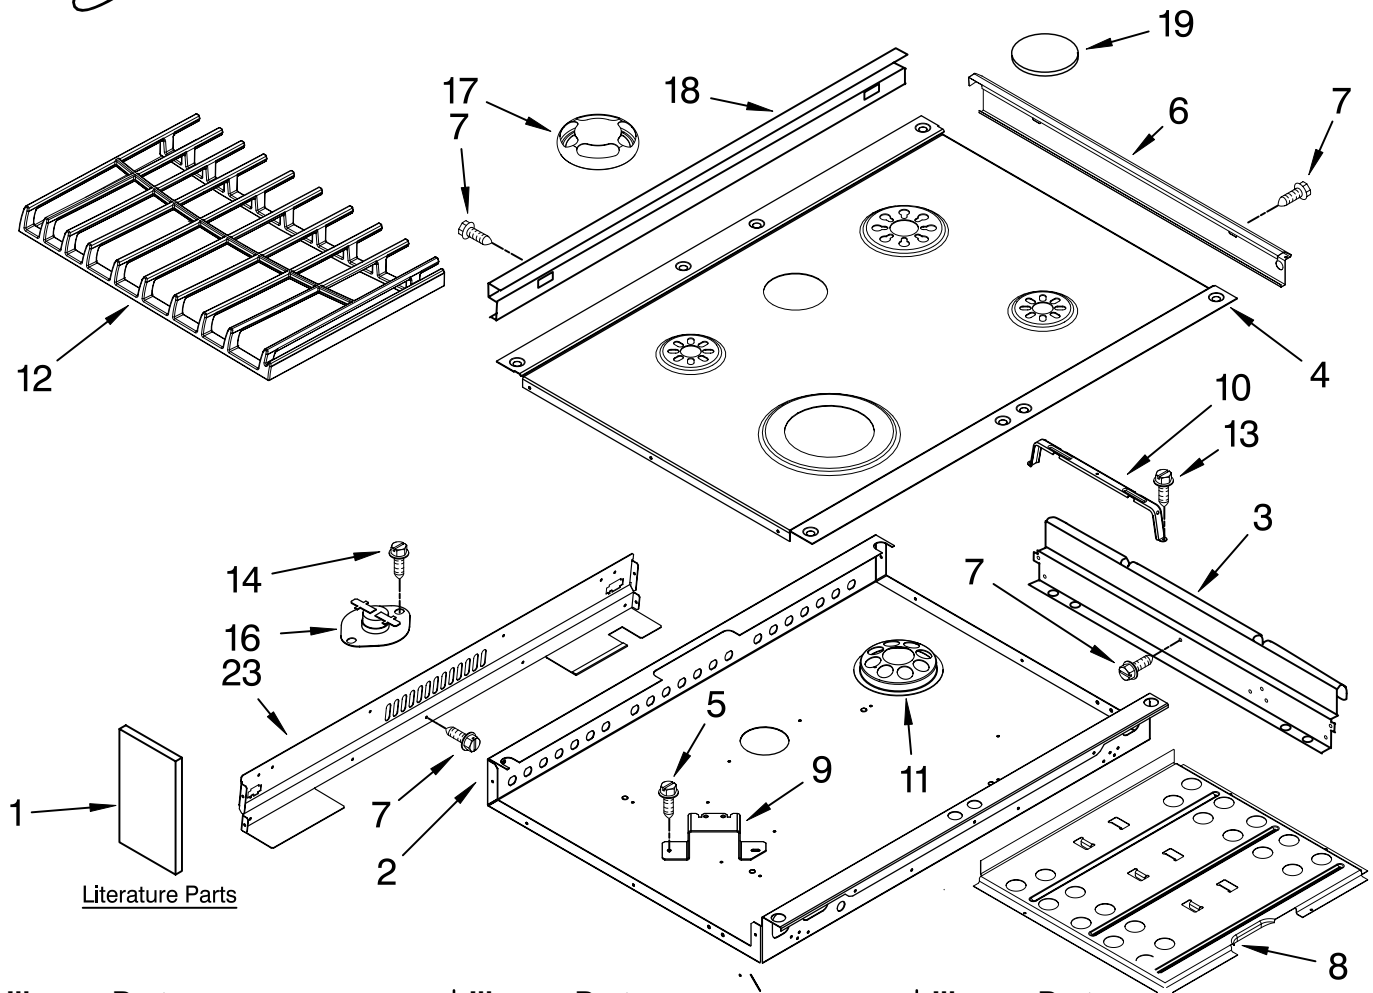

COOKTOP PARTS

For Models: GW395LEPB03, GW395LEPQ03, GW395LEPT03, GW395LEPS03
 (Black) (White) (Biscuit) (S.Steel)

30" Slide-In
 GAS OVEN
 NON-CONV

Illus. No.	Part No.	DESCRIPTION
1	9761413	Literature Parts Installation Instructions
	W10086240	Use & Care Guide
	9761386	Tech Sheet
	9757680	Anti-Tip Instruct.
	3191638	Safe Cooking Tips
	9759133	Safe Cooking Tips
2	9759523	Burner Box
3	4454023	Bracket, Mounting
4		Cooktop
	9760428BT	Biscuit
	9760428WH	White
	9760428BL	Black
5	3400843	Screw
6		Trim-CkTop, SI
	9759531WH	White LH
	9759531BT	Biscuit LH
	9759531BL	Black LH
	9759531SS	S.Steel LH
	9759530WH	White RH
	9759530BT	Biscuit RH
	9759530BL	Black RH
	9759530SS	S.Steel RH

FOR ORDERING INFORMATION REFER TO PARTS PRICE LIST

CONTROL PANEL PARTS

For Models: GW395LEPB03, GW395LEPQ03, GW395LEPT03, GW395LEPS03
(Black) (White) (Biscuit) (S.Steel)

Illus. No.	Part No.	DESCRIPTION
1		Control Panel
	9756506WH	White
	9756506BT	Biscuit
	9756506BL	Black
	9756506SS	S.Steel
3	9760013	Control, Migration
4	9757119	Bracket, Console
5	3196537	Screw
6	9759731	Bracket, Control