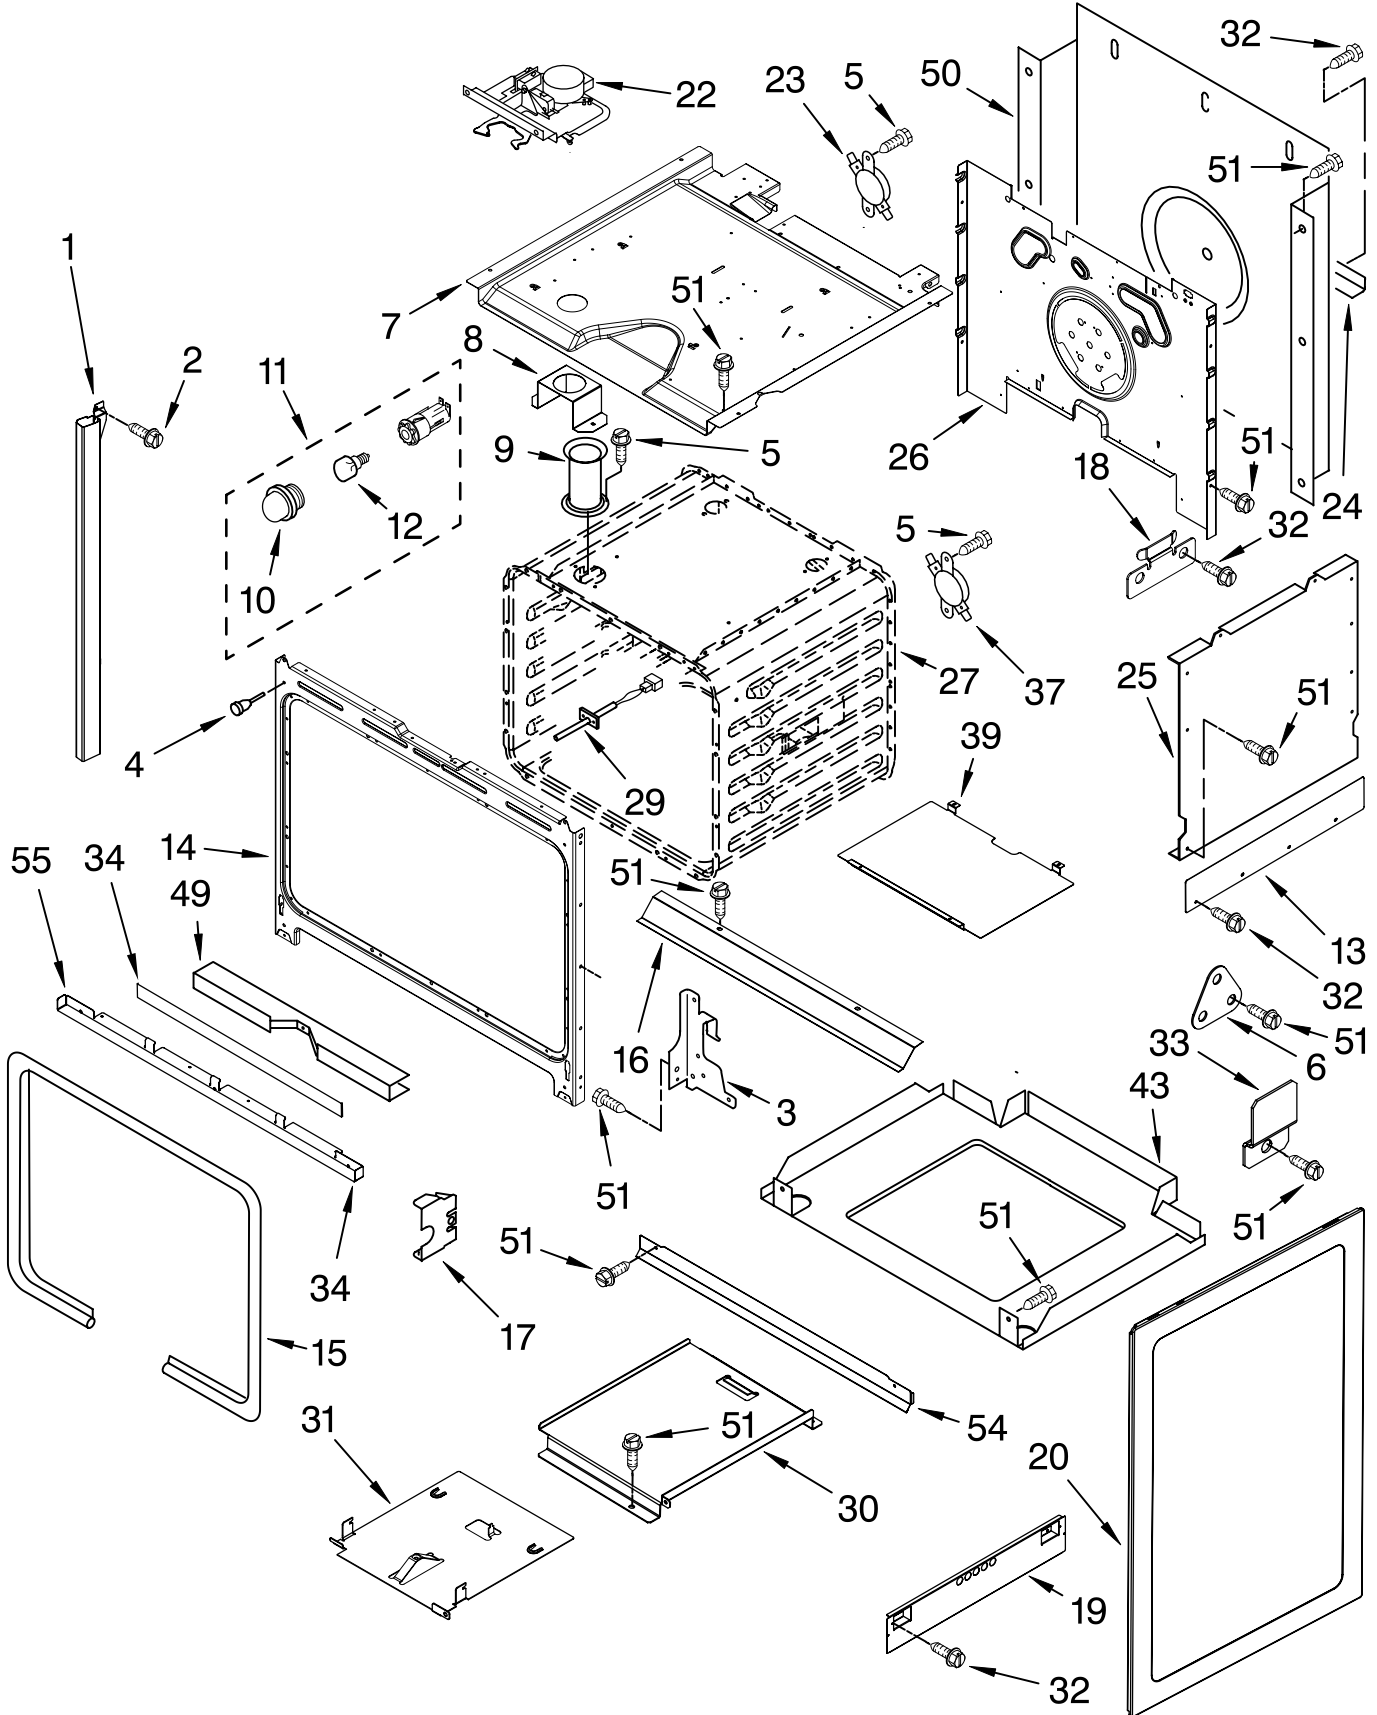

OVEN PARTS

For Models: GW395LEPB03, GW395LEPQ03, GW395LEPT03, GW395LEPS03
(Black) (White) (Biscuit) (S.Steel)

FOR ORDERING INFORMATION REFER TO PARTS PRICE LIST

OVEN PARTS

For Models: GW395LEPB03, GW395LEPQ03, GW395LEPT03, GW395LEPS03
(Black) (White) (Biscuit) (S.Steel)

Illus. No.	Part No.	DESCRIPTION	Illus. No.	Part No.	DESCRIPTION	Illus. No.	Part No.	DESCRIPTION
1		Trim, Side (Right Hand)	15	4455382	Gasket, Door	39	9757070	Plate, Relectance
	9757735WH	White	16	4453951	Deflector, Vent Bottom	43	4453981	Base, Chassis
	9757735BT	Biscuit					9756637	Gasket
	9757735BL	Black	17	4452152	Bracket, Mounting	49	4448933	Retainer, Gasket
	9757735SS	S.Steel (Left Hand)	18	9757685	Guide, Side Panel	50	4451747	Cover, Back
	9757734WH	White	19	9757811	Brace, SidePanel	51	4449809	Screw
	9757734BT	Biscuit	20		Oven, Side Panel	54		Vent, Bottom Upper
	9757734BL	Black		9760723PB	Black		9756481WH	White
	9757734SS	S.Steel		9760723PW	White		9756481BT	Biscuit
2	3400832	Screw		9760723PC	Biscuit		9756481BL	Black
3		Hinge Receiver	22	9760888	Latch, Motorized		9756481SS	S.Steel
	4455605	Left Hand	23	9757807	Thermostat SPST (230)	55		Trim, Btm Vent
	4455606	Right Hand	24	8053971	Brace, Main Back		9756485WH	White
4	9760749	Bumper, Door	25	4455641	Side, Chassis (R.H. & L.H.)		9756485BT	Biscuit
5	3196160	Screw	26	9759762	Back, Chassis		9756485BL	Black
6	9757461	Bracket, Side Panel	27		Liner, Oven (Not serviceable)		9756485SS	S.Steel
7	8303099	Top Chassis	29	4455636	Sensor	FOLLOWING PARTS NOT ILLUSTRATED		
8	9759469	Bracket, Vent Sprt	30	9756454	Bracket, GOC	INSULATION		
9	9761062	Tube, Vent	31	9760223	Slide, GOC		9756817	Insulation, Wrap
10	W10067870	Lens, Light	32	3196537	Screw		9756470	Insulation, Back
11	W10009930	Oven Light Assy	33	9759890	Clip, Side Panel			
12	4452166	Bulb, Light	34	9757717	Insulation			
13	9757732	Shield, Heat	37	8300802	Thermostat (TOD) (Temp.) SPST			
14	9760756	Frame, Front						

FOR ORDERING INFORMATION REFER TO PARTS PRICE LIST