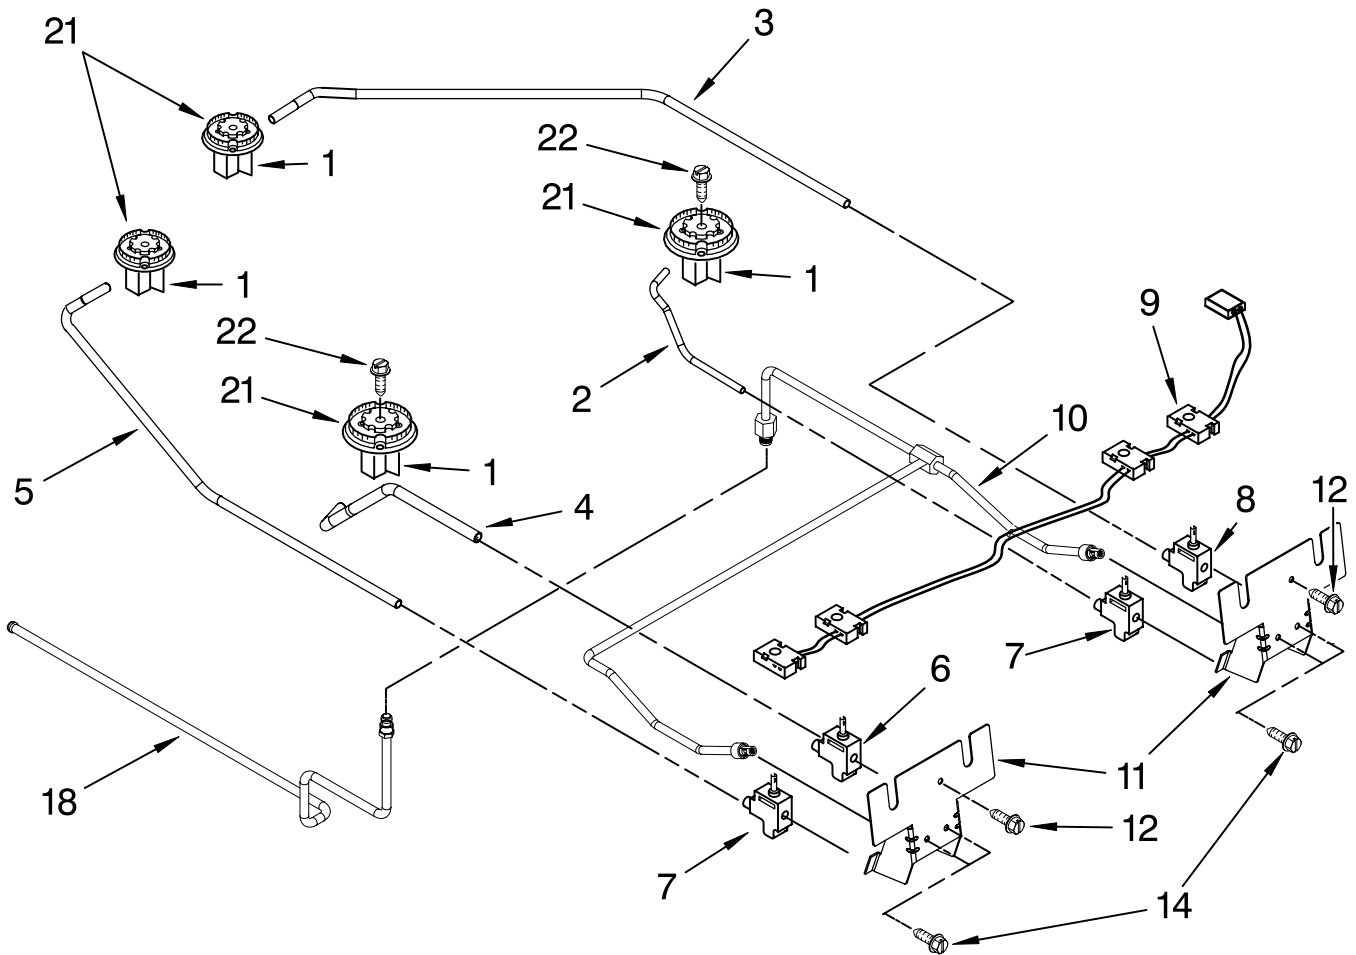

FOR ORDERING INFORMATION REFER TO PARTS PRICE LIST

COOKTOP BURNER PARTS

For Models: GW395LEPB02, GW395LEPQ02, GW395LEPT02, GW395LEPS02

(Black)

(White)

(Biscuit)

(S.Steel)

Illus. No.	Part No.	DESCRIPTION
1		Burner Base w/Orifice
	9782447	Small (2)
	9782448	Large
	9782449	Turbi
2	9756827	Tubing, Burner(RF)
3	9756828	Tubing, Burner(RR)
4	9759759	Tubing, Burner(LF)
5	9756829	Tubing, Burner(LR)
6	4456818	Valve, Turbi

Illus. No.	Part No.	DESCRIPTION
14	8523704	Bolt, Valve (4)
18	4453754	Tubing GDS to Manifold
21		Head, Burner
	9759894	Small (2)
	4455981	Large (1)
	4455849	Turbi (1)
22	3368921	Screw, 7-18 x .750

FOR ORDERING INFORMATION REFER TO PARTS PRICE LIST