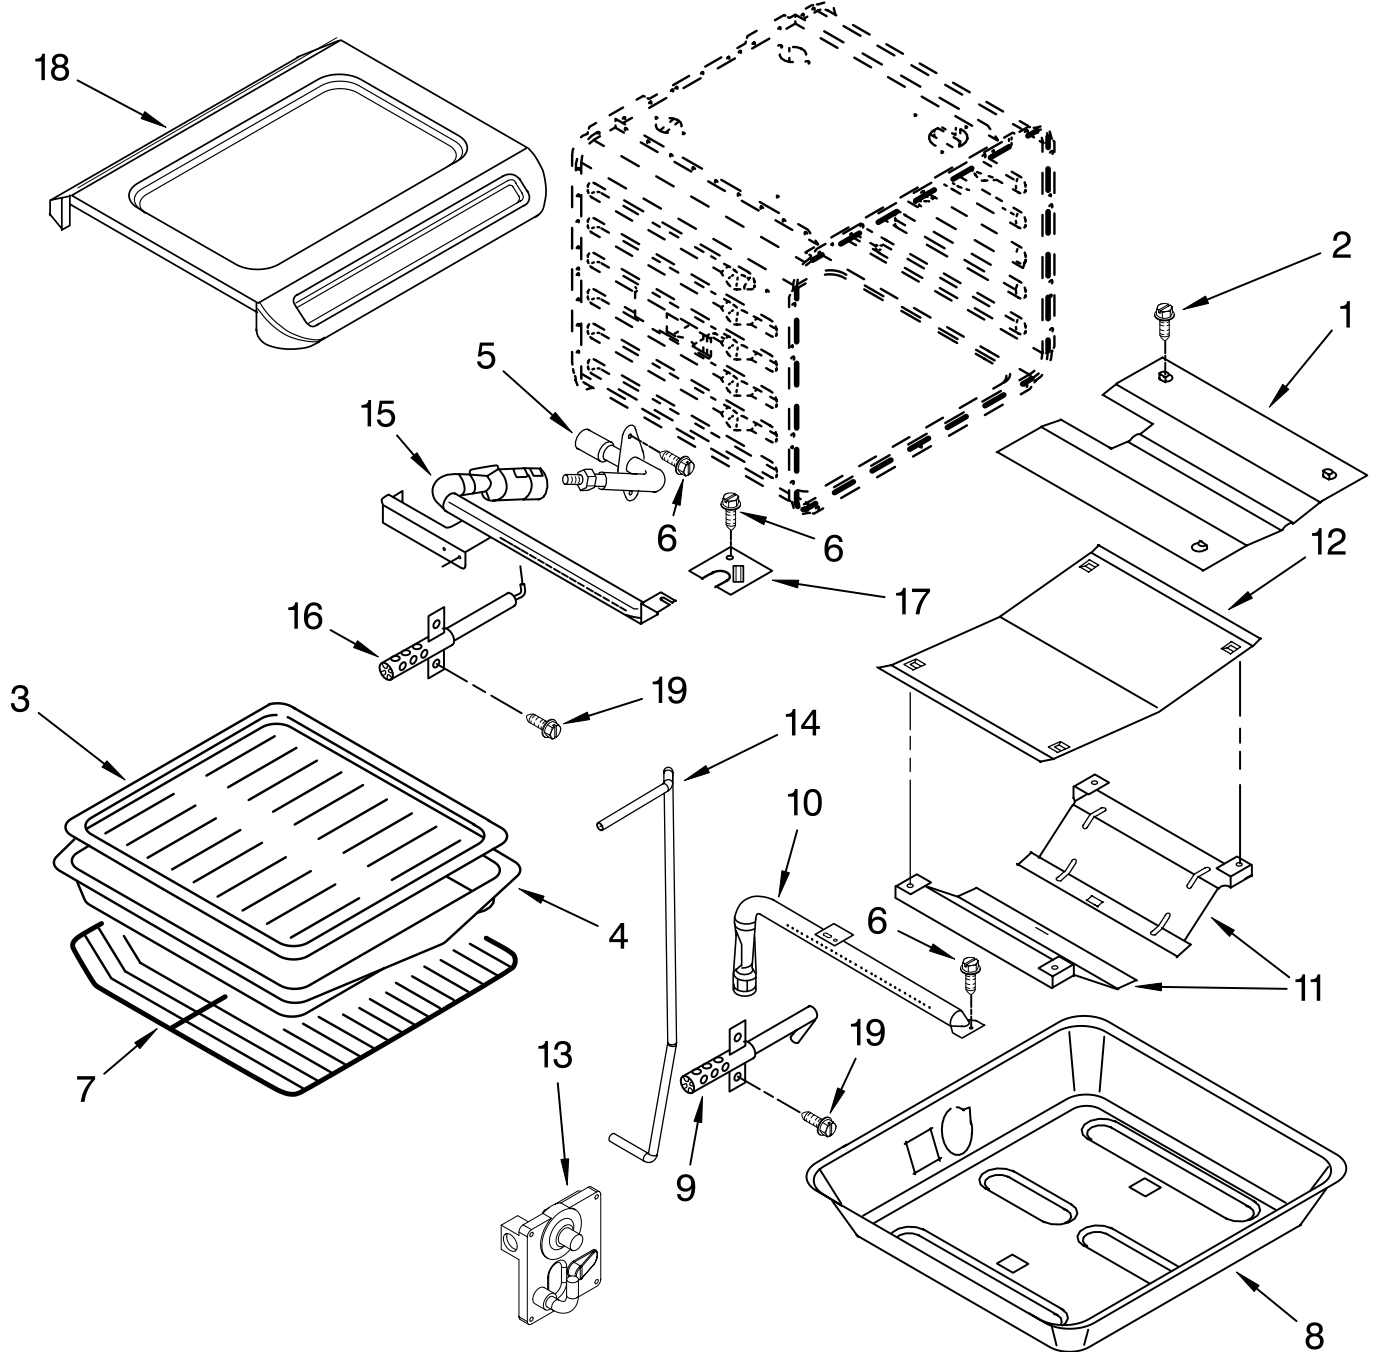

FOR ORDERING INFORMATION REFER TO PARTS PRICE LIST

TOP VENTING PARTS

For Models: GW395LEPB02, GW395LEPQ02, GW395LEPT02, GW395LEPS02

(Black)

(White)

(Biscuit)

(S.Steel)

Illus. No.	Part No.	DESCRIPTION
1	9758810	Front, Air Duct
2		Top, Air Duct
	9757827	L.Hand
	9757828	R.Hand
3	9759320	Blower
4	4451758	Block, Foam
5		Corner, Air Duct
	9756639	R.Hand
	9756638	L.Hand
6	9757117BL	Vent, (Control Panel)
7	4450038	Screw
8	4449809	Screw
9	4449040	Screw
10	4455352	Bracket, Blower

FOR ORDERING INFORMATION REFER TO PARTS PRICE LIST

INTERNAL OVEN PARTS

For Models: GW395LEPB02, GW395LEPQ02, GW395LEPT02, GW395LEPS02

(Black)

(White)

(Biscuit)

(S.Steel)

Illus. No.	Part No.	DESCRIPTION
1	9752980	Shield, Flame
2	3196176	Screw
3	4457277	Grill, Broiler
4	4457276	Pan, Broiler
5	9757779	Fitting, Broiler
6	3196176	Screw