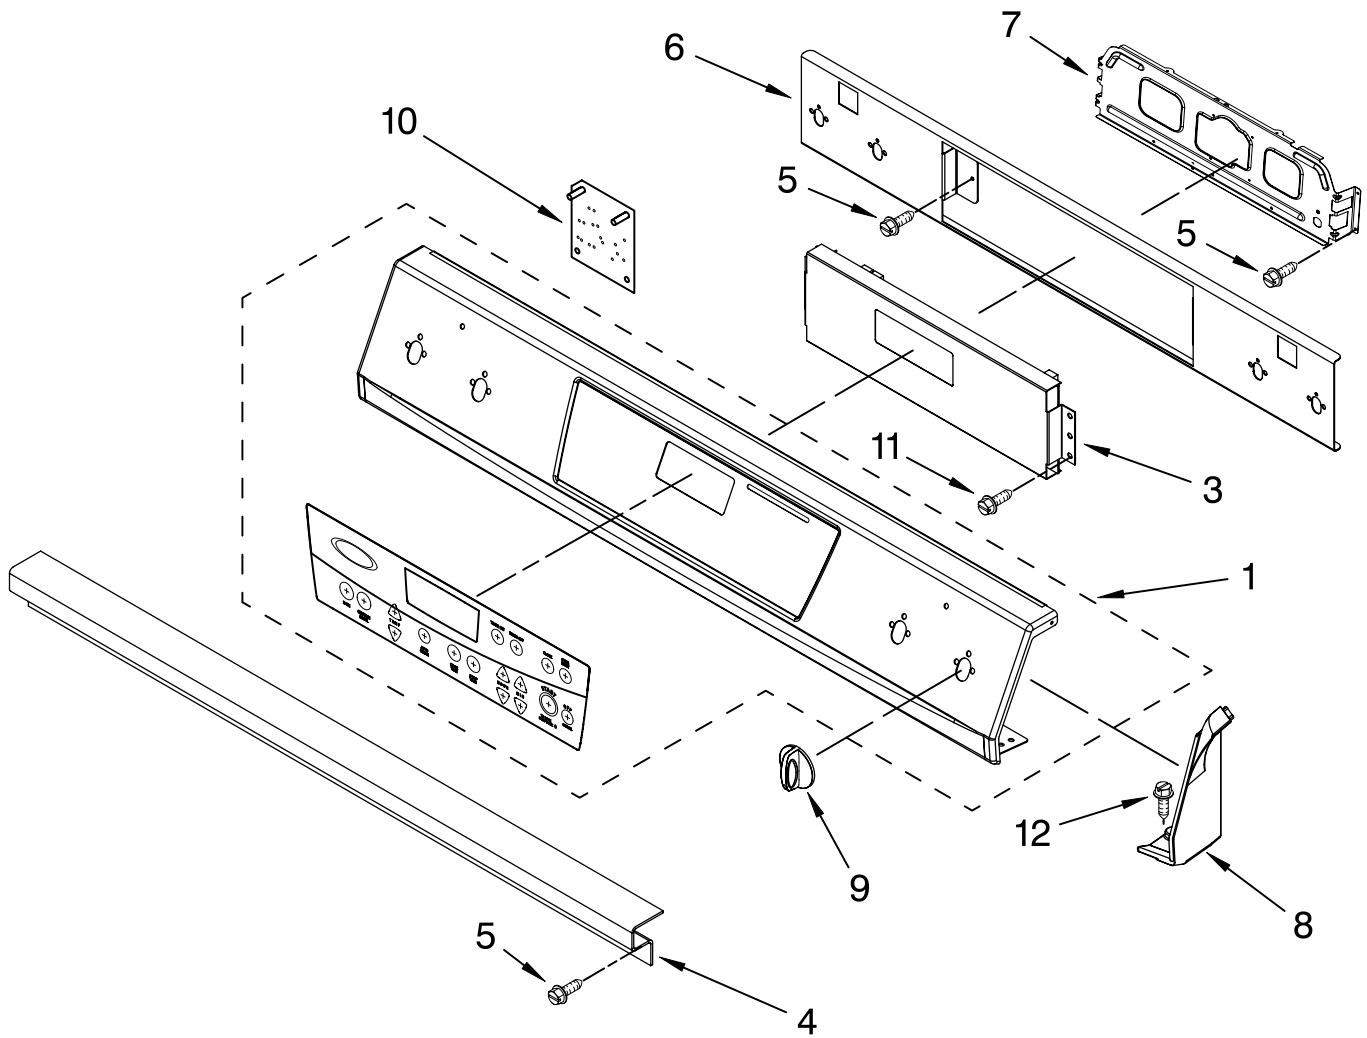

FOR ORDERING INFORMATION REFER TO PARTS PRICE LIST

CONTROL PANEL PARTS

For Models: GW395LEPB02, GW395LEPQ02, GW395LEPT02, GW395LEPS02

(Black)

(White)

(Biscuit)

(S.Steel)

Illus. No.	Part No.	DESCRIPTION
1		Control Panel
	9756506WH	White
	9756506BT	Biscuit
	9756506BL	Black
	9756506SS	S.Steel
3	9760013	Control, Migration
4	9757119	Bracket, Console
5	3196537	Screw
6	9759731	Bracket, Control