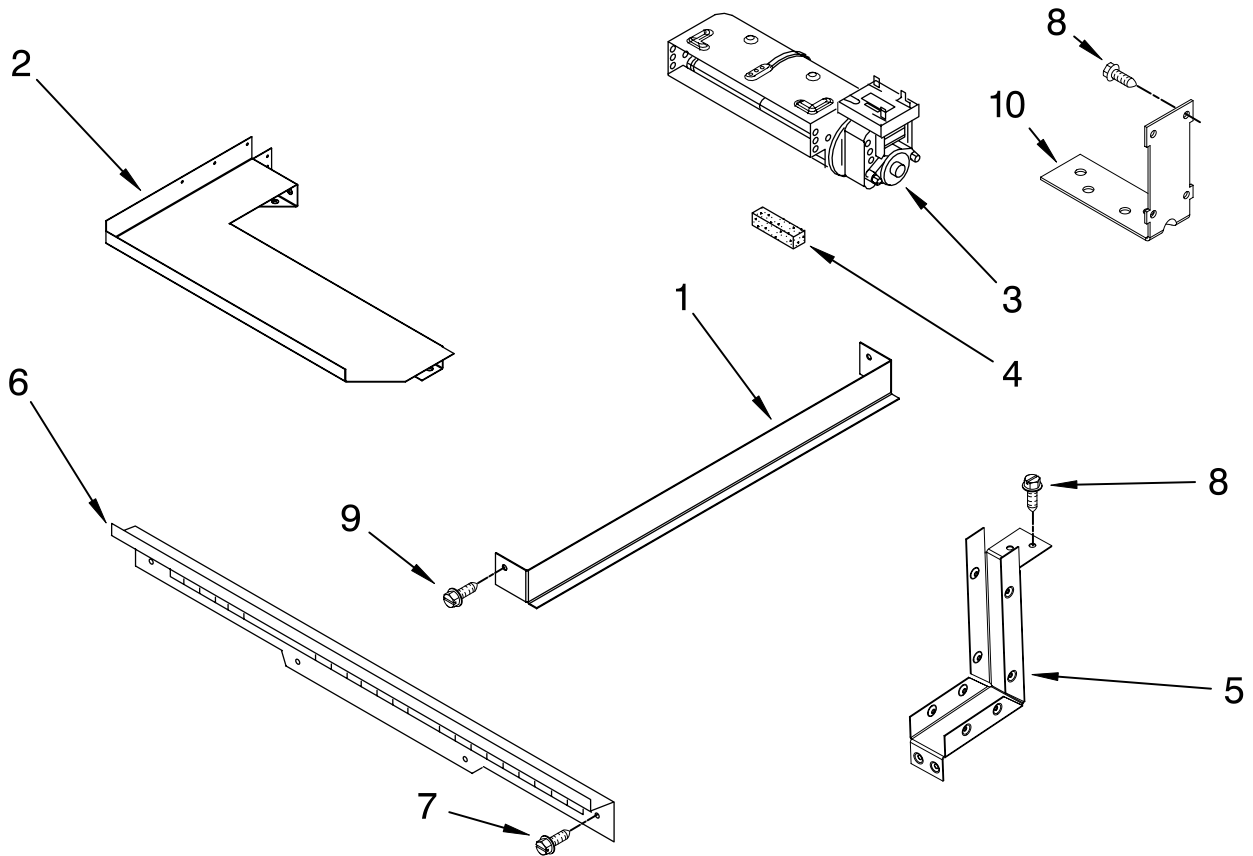

FOR ORDERING INFORMATION REFER TO PARTS PRICE LIST

TOP VENTING PARTS

For Models: GW395LEPB02, GW395LEPQ02, GW395LEPT02, GW395LEPS02

(Black)

(White)

(Biscuit)

(S.Steel)

Illus. No.	Part No.	DESCRIPTION
1	9758810	Front, Air Duct
2		Top, Air Duct
	9757827	L.Hand
	9757828	R.Hand
3	9759320	Blower
4	4451758	Block, Foam
5		Corner, Air Duct
	9756639	R.Hand
	9756638	L.Hand
6	9757117BL	Vent, (Control Panel)
7	4450038	Screw
8	4449809	Screw
9	4449040	Screw
10	4455352	Bracket, Blower