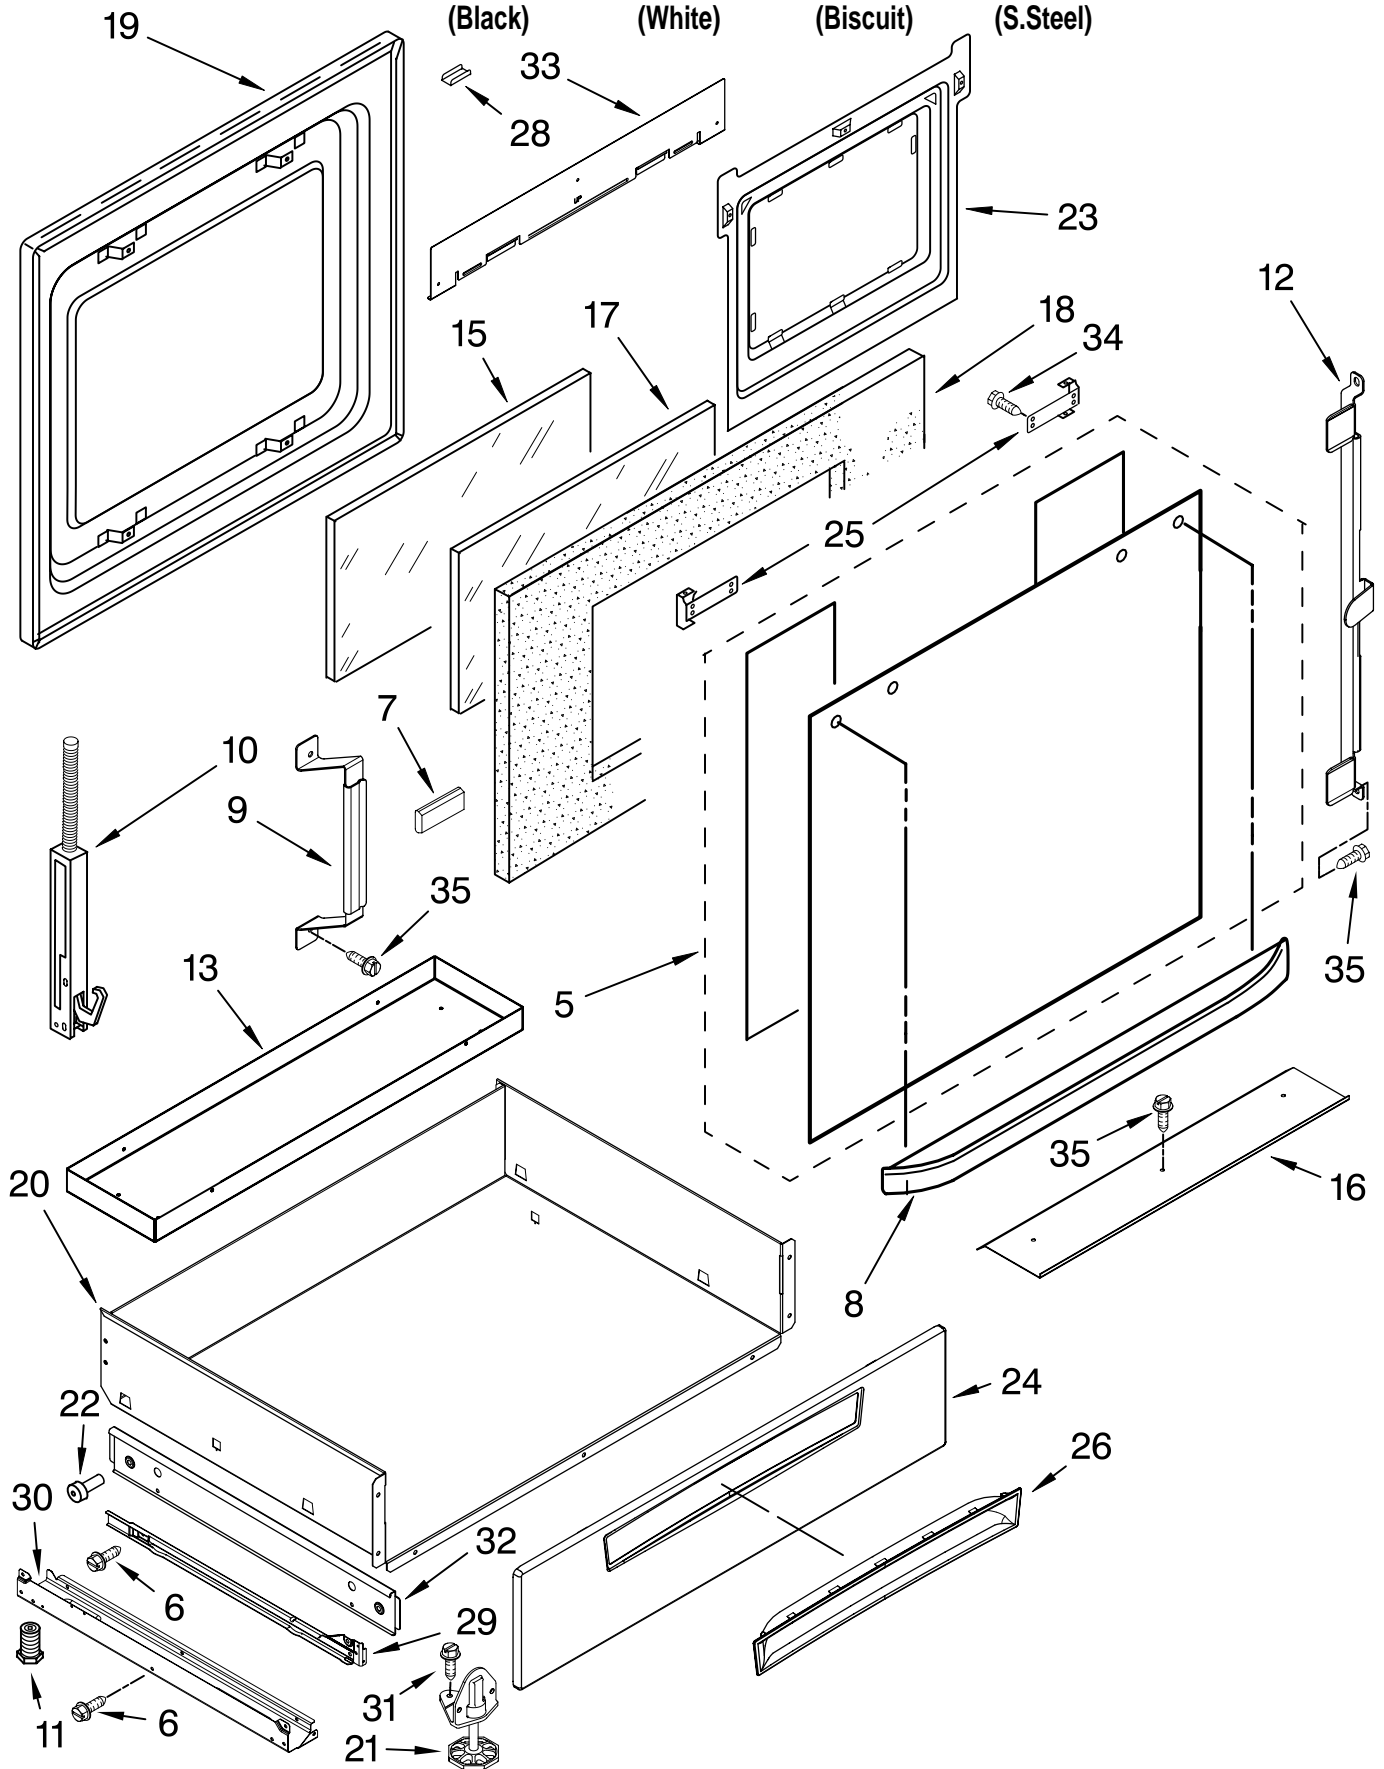

DOOR AND DRAWER PARTS

For Models: GW395LEPB02, GW395LEPQ02, GW395LEPT02, GW395LEPS02

(Black)

(White)

(Biscuit)

(S.Steel)

FOR ORDERING INFORMATION REFER TO PARTS PRICE LIST

DOOR AND DRAWER PARTS

For Models: GW395LEPB02, GW395LEPQ02, GW395LEPT02, GW395LEPS02

(Black)   (White)   (Biscuit)   (S.Steel)

Illus. No.	Part No.	DESCRIPTION		
5		Glass, Door Front		
	9759641	Black		
	9759639	White		
	9759640	Biscuit		
6	9759642	S.Steel		
	3196537	Screw		
	7	9759635	Spacer, Glass	
		8		Handle, Door
4448854	Black			
4448855	White			
9	4448856	Biscuit		
	8302094	Bracket, Central		
	10		Hinge, Door	
9760571		White RH		
9760572		White LH		
11	9761935	Foot, Rear		
12	8302092	Bracket, Side		
13	9760592	Panel, Drawer		
15	9757706	Glass, Inner		
16	4457114	Shield, Heat Btm		
17	4449263	Glass, Inner (2)		
18	4451722	Insulation, Door		
19	9759413	Liner, Door		
20	9757806	Drawer & Roller		
21	3196037	Foot, Front		
22	422604	Roller, Drawer		
23	4457132	Retainer, Glass		
24		Front, Drawer		
	4453921WH	White		
	4453921BL	Black		
	4453921BT	Biscuit		
	4453921SS	S.Steel		
25		Bracket, Handle		
	9763497	R. Hand		
	9763496	L. Hand		
	4451040	Screw		
26		Handle, Drawer		
	9756674WH	White		
	9756674BT	Biscuit		
28	9756674BL	Black		
	4450863	Retainer, Clip		
29		Track, Drawer		
	9756837	R.Side		
	9756839	L.Side		
30		Side, Base		
	9759953	R.Side		
	9759954	L.Side		
31	4449743	Screw		
32	9756673	Guide, Roller		
33	9757707	Shield, Heat Top		
34	4451040	Screw		
35	4449809	Screw		

FOR ORDERING INFORMATION REFER TO PARTS PRICE LIST