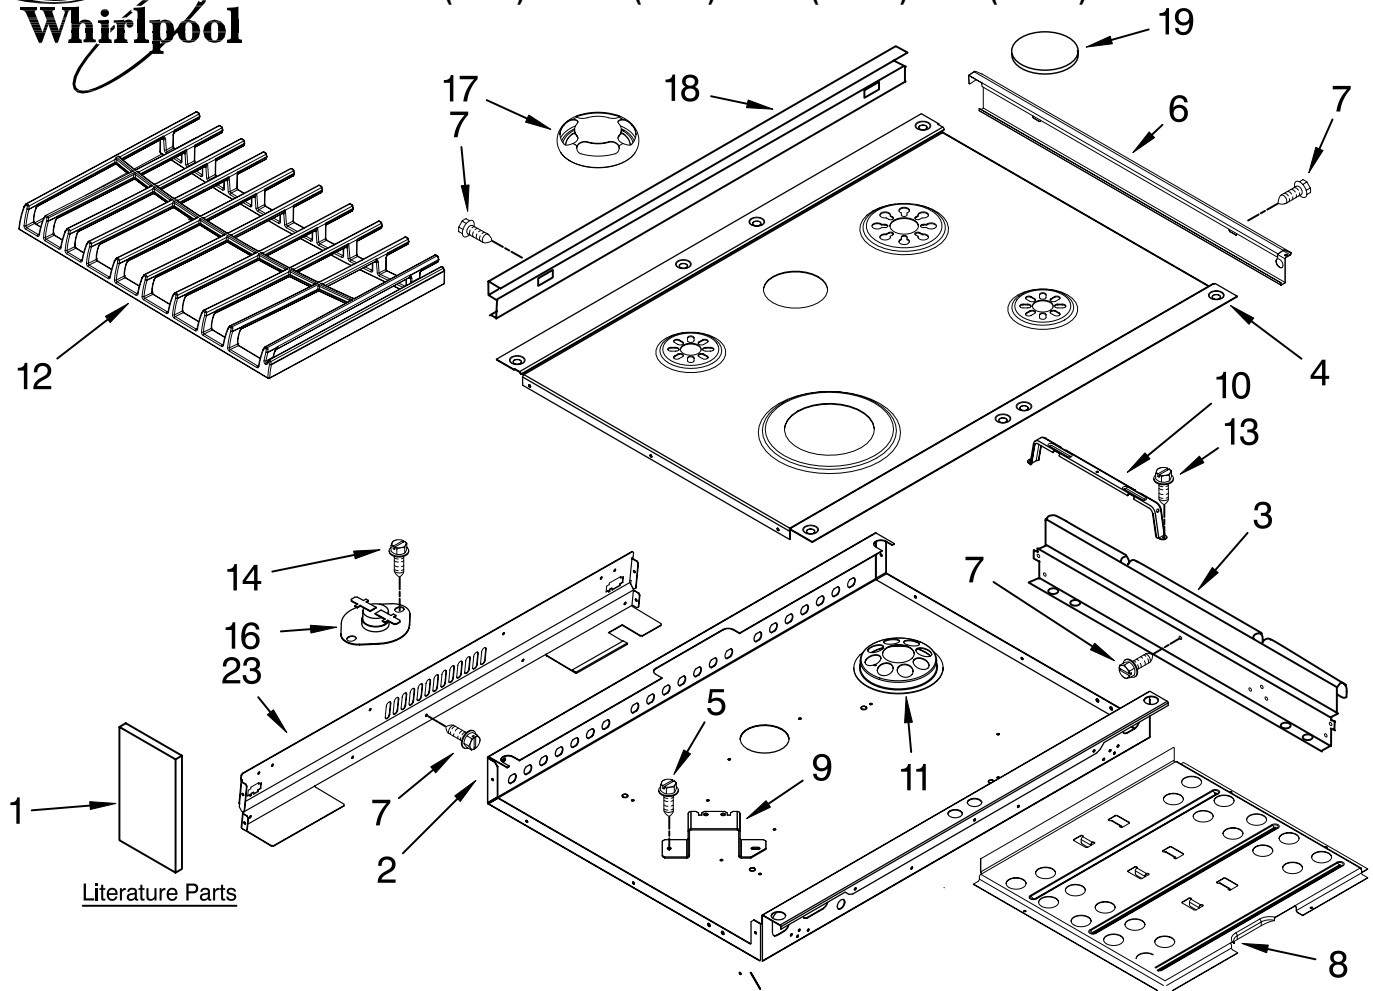

COOKTOP PARTS

For Models: GW395LEPB02, GW395LEPQ02, GW395LEPT02, GW395LEPS02

(Black)

(White)

(Biscuit)

(S.Steel)

30" Slide-In
GAS OVEN
NON-CONV

Illus. No.	Part No.	DESCRIPTION
1		Literature Parts
	9761413	Installation Instructions
	9762258	Use & Care Guide
	9761386	Tech Sheet
	9757680	Anti-Tip Instruct.
	3191638	Safe Cooking Tips
	9759133	Safe Cooking Tips
2	9759523	Burner Box
3	4454023	Bracket, Mounting
4		Cooktop
	9760428BT	Biscuit
	9760428WH	White
	9760428BL	Black
5	3400843	Screw
6		Trim-CkTop, SI
	9759531WH	White LH
	9759531BT	Biscuit LH
	9759531BL	Black LH
	9759531SS	S.Steel LH
	9759530WH	White RH
	9759530BT	Biscuit RH
	9759530BL	Black RH
	9759530SS	S.Steel RH