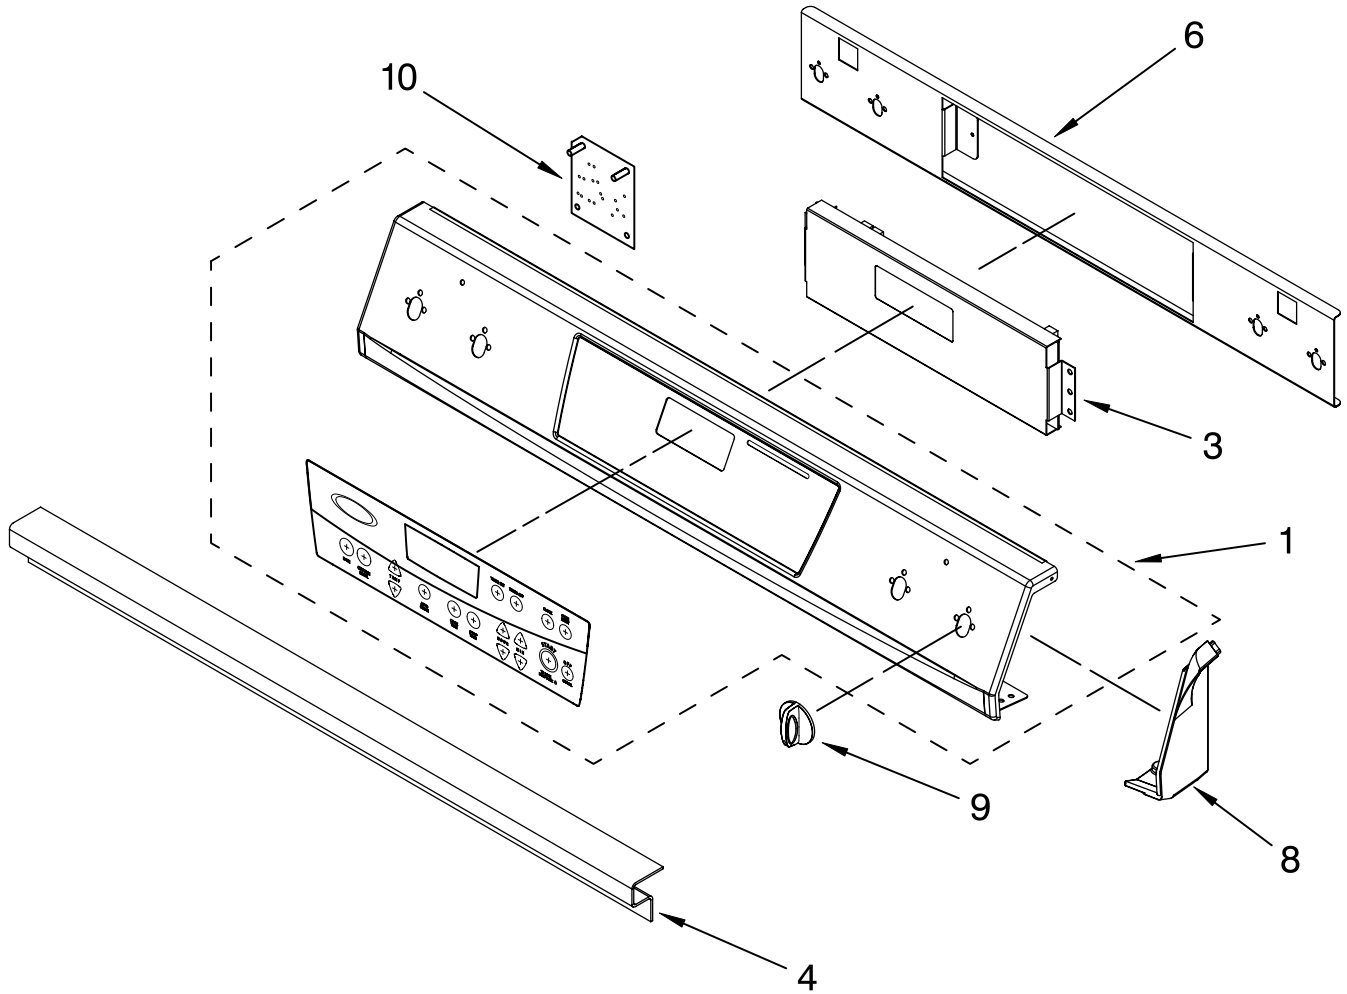

CONTROL PANEL PARTS

For Models: GW395LEPB00, GW395LEPQ00, GW395LEPT00, GW395LEPS00
(Black) (White) (Biscuit) (S.Steel)

Illus. No.	Part No.	DESCRIPTION
1		Control Panel
	8191141	White
	8191142	Biscuit
	8191143	Black
	8191144	S.Steel
3	9757264	Control, Migration
	9780271	Screw
4	9757119	Bracket, Console
	3179776	Screw (3)

Illus. No.	Part No.	DESCRIPTION
6	9759731	Bracket, Control
	3179776	Screw
8		Endcap
	9756614BT	Biscuit LH
	9756614WH	White LH
	9756614BL	Black LH
	9756611BT	Biscuit RH
	9756611WH	White RH
	9756611BL	Black RH
	3196172	Screw

Illus. No.	Part No.	DESCRIPTION
9		Knob
	9759732BL	Black
	9759732WH	White
	9759732BT	Biscuit
10	9758080	Module, Spark

FOR ORDERING INFORMATION REFER TO PARTS PRICE LIST