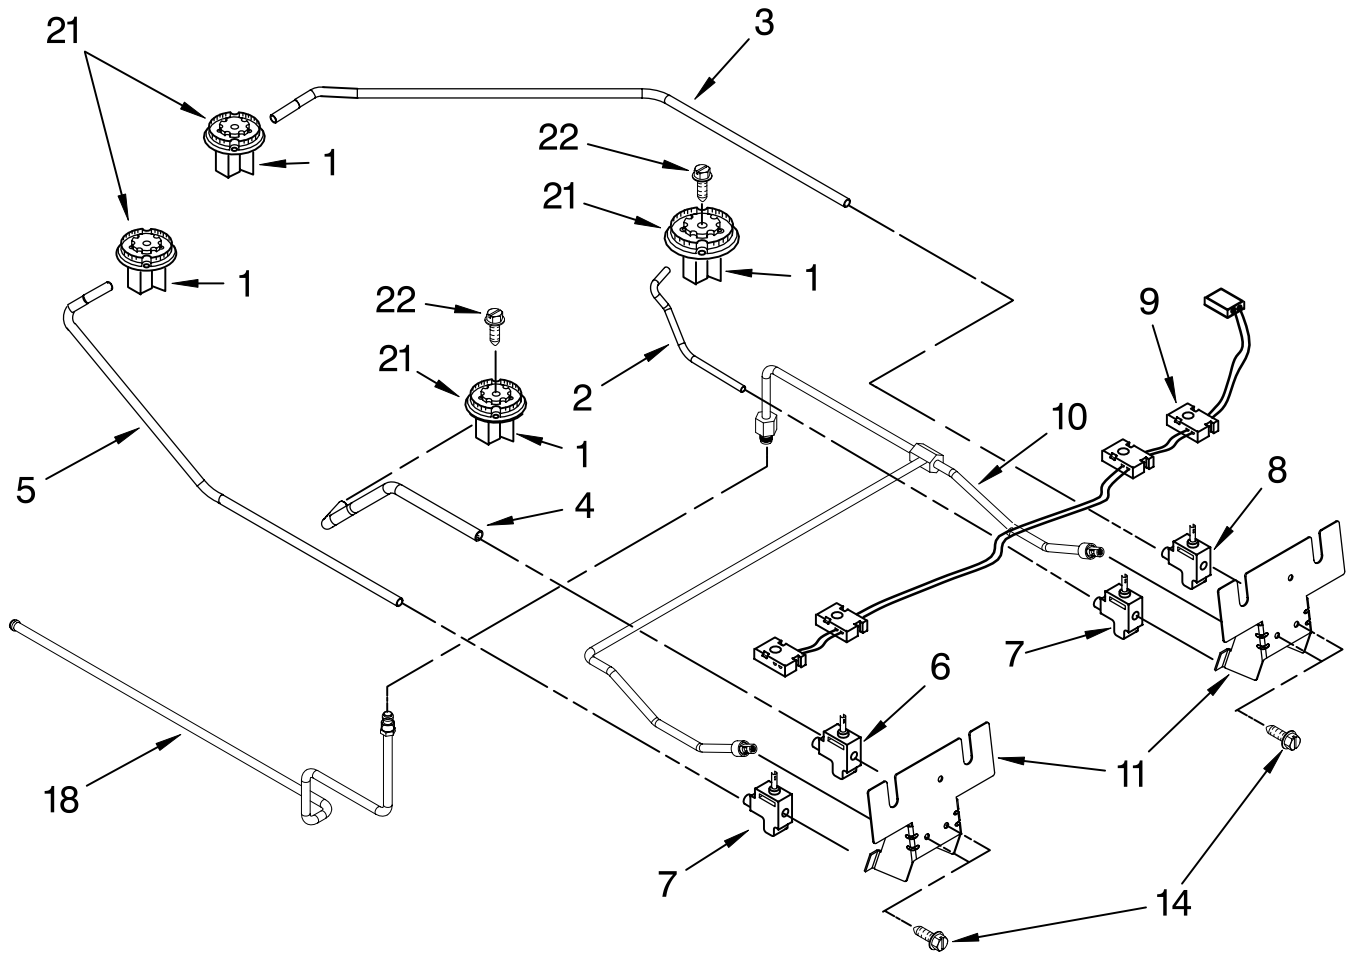

COOKTOP BURNER PARTS

For Models: GW395LEPB00, GW395LEPQ00, GW395LEPT00, GW395LEPS00
(Black) (White) (Biscuit) (S.Steel)

Illus. No.	Part No.	DESCRIPTION
1		Burner Base w/Orifice
	9782447	Small (2)
	9782448	Large
	9782449	Turbi
2	9756827	Tubing, Burner(RF)
3	9756828	Tubing, Burner(RR)
4	9759759	Tubing, Burner(LF)
5	9756829	Tubing, Burner(LR)

Illus. No.	Part No.	DESCRIPTION
6	4456818	Valve, Turbi
7	4456816	Valve, Burner Small (2)
8	4456817	Valve, Burner Large
9	9756822	Spark Switch & Harness Assembly
10	4454028	Tube, Manifold

Illus. No.	Part No.	DESCRIPTION
11	9756803	Manifold
	3179776	Screw
14	8523704	Bolt, Valve (4)
18	4453754	Tubing GDS to Manifold
21		Head, Burner
	9759894	Small
	4455981	Large
	4455849	Turbi
22	3368921	Screw, 7-18 x .750

FOR ORDERING INFORMATION REFER TO PARTS PRICE LIST