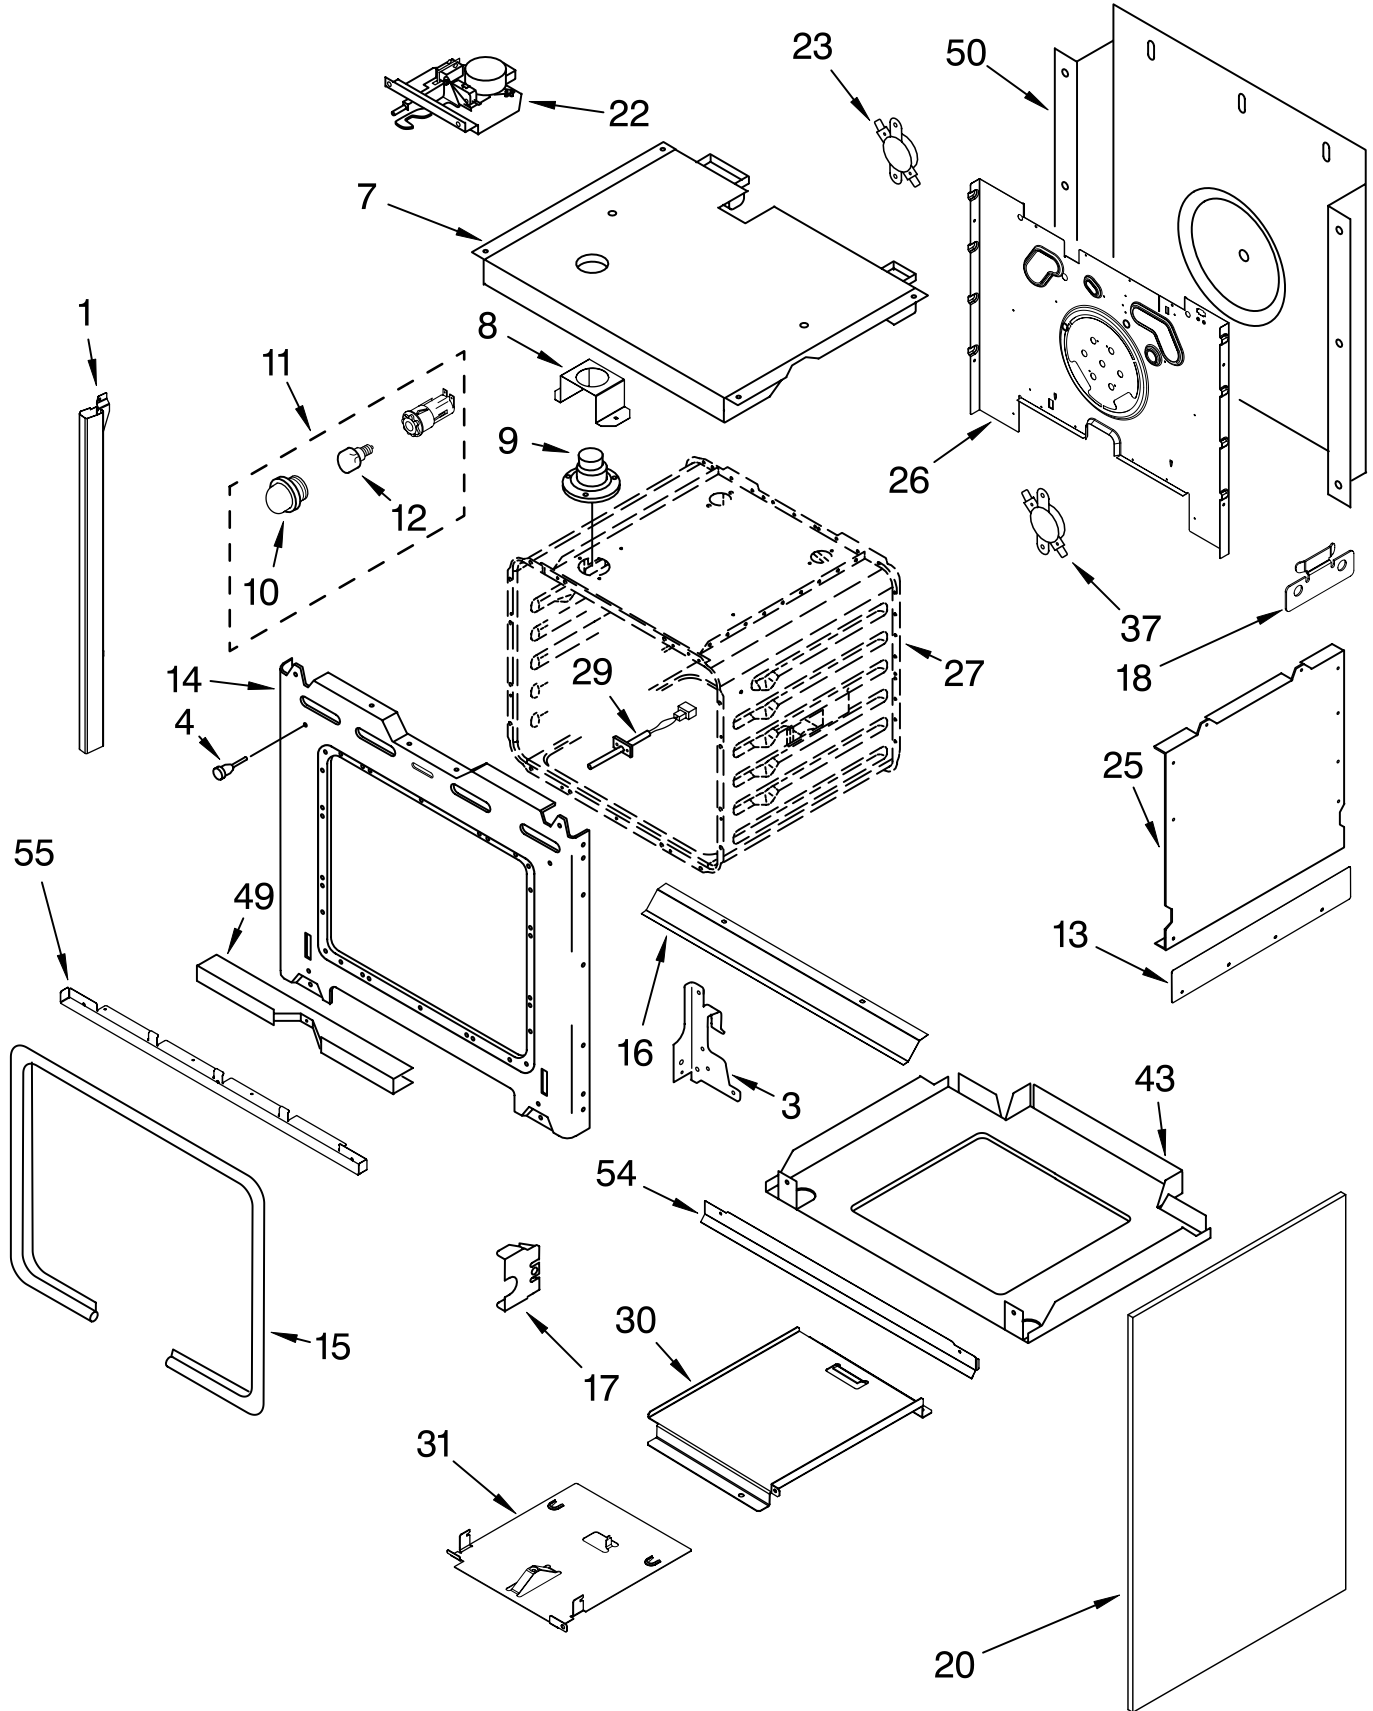

OVEN PARTS

For Models: GW395LEPB00, GW395LEPQ00, GW395LEPT00, GW395LEPS00
(Black) (White) (Biscuit) (S.Steel)

FOR ORDERING INFORMATION REFER TO PARTS PRICE LIST