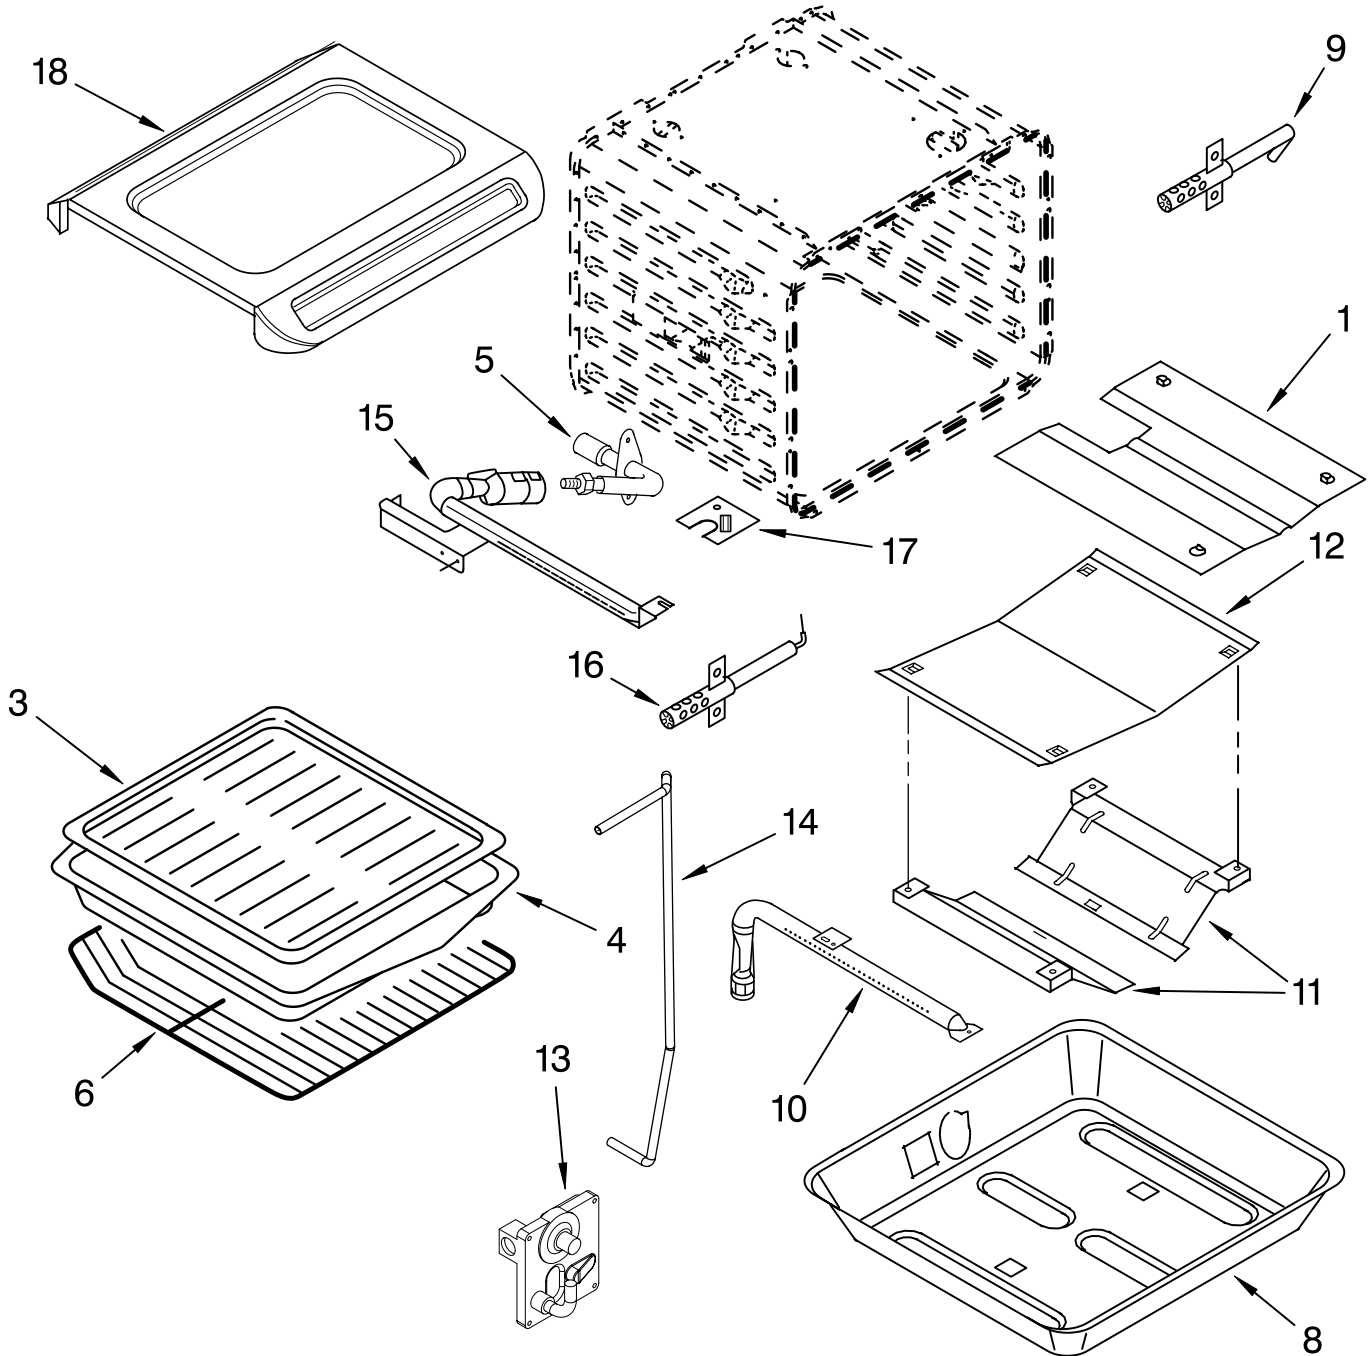

INTERNAL OVEN PARTS

For Models: GW395LEPB00, GW395LEPQ00, GW395LEPT00, GW395LEPS00
(Black) (White) (Biscuit) (S.Steel)

Illus. No.	Part No.	DESCRIPTION
1	9752980	Shield, Flame
	3196176	Screw
3	4457277	Grill, Broiler
4	4457276	Pan, Broiler
5	9757779	Fitting, Broiler
	3196176	Screw
6	4448717	Rack, Oven
8	4453957	Pan Support, Bake

Illus. No.	Part No.	DESCRIPTION
9	4454048	Electrode, Bake
	3196385	Screw
10	4454047	Burner, Bake Log
	3196176	Screw
11	9752737	Shield, Oven
	3196176	Screw
12	4453984	Shield, Bake Flame
	3196176	Screw

Illus. No.	Part No.	DESCRIPTION
13	4453999	Valve, Assy
	3400080	Screw
14	9756831	Tube, Broil
15	9757700	Burner, Broil
16	8054129	Ignitor, Broil
	3196385	Screw
17	4454009	Cover, Ignitor
	3196176	Screw
18	4453920	Pan, Oven Bottom

FOR ORDERING INFORMATION REFER TO PARTS PRICE LIST