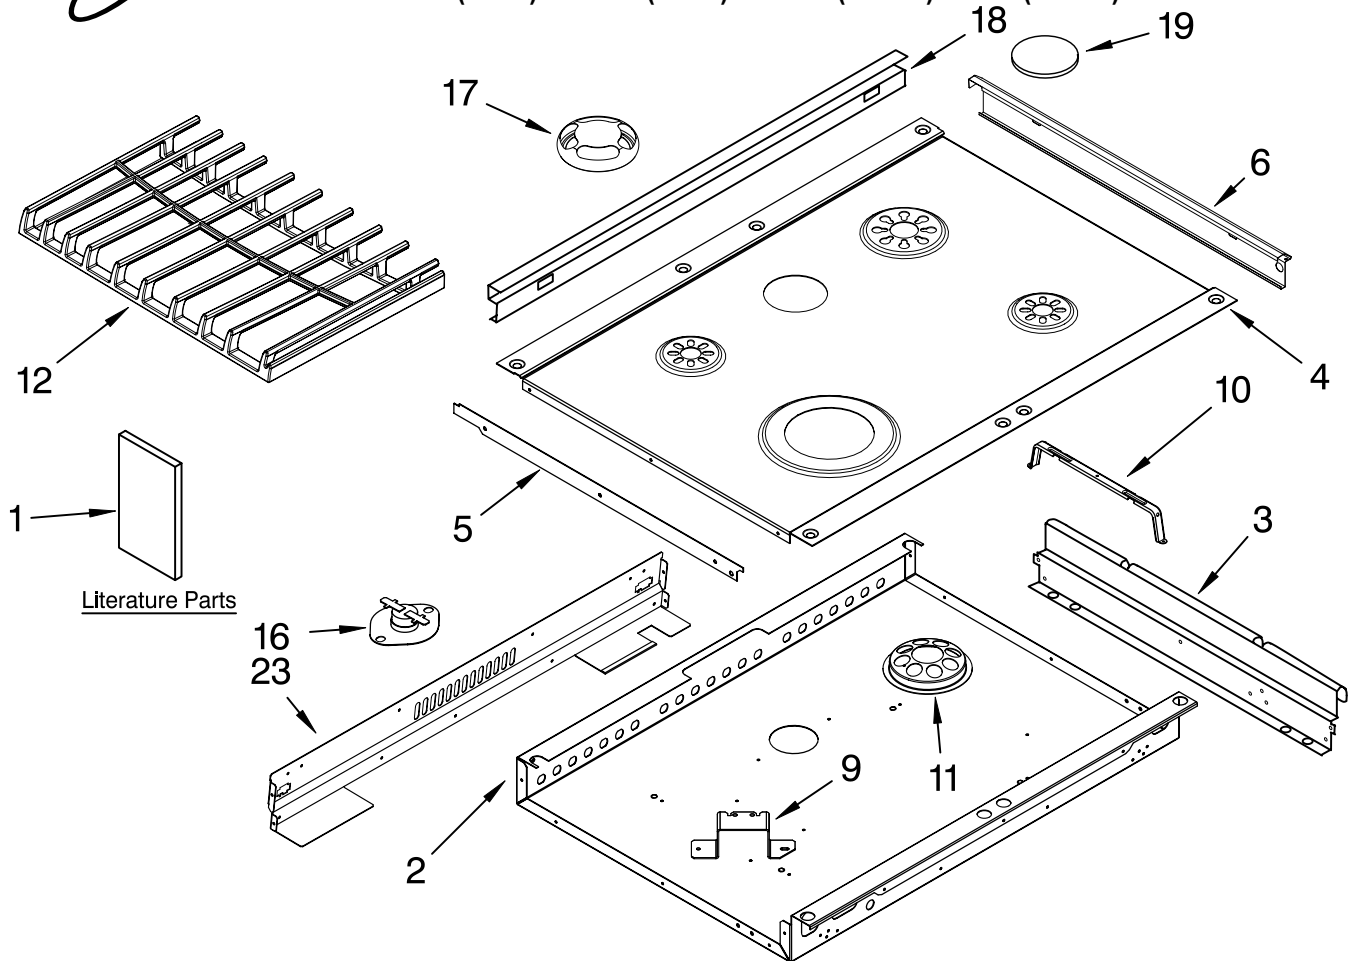

# COOKTOP PARTS

For Models: GW395LEPB00, GW395LEPQ00, GW395LEPT00, GW395LEPS00  
(Black) (White) (Biscuit) (S.Steel)

30" Slide-In  
GAS OVEN  
NON-CONV

Illus. No.	Part No.	DESCRIPTION	Illus. No.	Part No.	DESCRIPTION	Illus. No.	Part No.	DESCRIPTION
1	9757447	Literature Parts	6	4453875WH	Trim-CkTop, SI White LH	17	9757766BL	Vent, Center Black
	9757455	Installation Instructions		4453875BT	Biscuit LH		9757766WH	White
	9757688	Use & Care Guide		4453875BL	Black LH		9757766BT	Biscuit
	9757680	Tech Sheet		4453875SS	S.Steel LH	18	4453865WH	Trim, Extension White
	3191638	Anti-Tip Instruct.		4453870WH	White RH		4453865BT	Biscuit
2	9759896	Safe Cooking Tips		4453870BT	Biscuit RH		4453865BL	Black
3	4454023	Burner Box		4453870BL	Black RH		4453865SS	S.Steel
	3179776	Bracket, Mounting Screw		4453870SS	S.Steel RH		3196160	Screw
4	9757830BT	Cooktop Biscuit	9	3192811	Bracket, Burner	19	9753939GB	Cap, Burner 14K (LF) Black
	9757830WH	White		3400843	Screw		9753939EP	Espresso
	9757830BL	Black	10	9756821	Support, Wiring		9753939GS	Mouse Grey
5	9756781BL	Wall, Side Cktp Black		4449809	Screw (2)		3191904	Black
	9756781WH	White	11	9756505BL	Dome Cap, Vent		3191905	Mouse Grey
	9756781BT	Biscuit	12	9759756BL	Grate, Burner Black (RH)		8273345	Espresso 6K (RF, LR)
	3179776	Screw		9759756EP	Espresso (RH)		3191898	Black
				9759756MG	Mouse Grey (RH)		3191899	Mouse Grey
				9759755BL	Black (LH)		8273343	Espresso
				9759755EP	Espresso (LH)		9759629	Cover, Cktp Rear
				9759755MG	Mouse Grey (LH)	23	3179776	Screw (4)
			16	9751984	Bi-Metal			
				3196160	Screw (2)			

# CONTROL PANEL PARTS

For Models: GW395LEPB00, GW395LEPQ00, GW395LEPT00, GW395LEPS00  
 (Black) (White) (Biscuit) (S.Steel)

Illus. No.	Part No.	DESCRIPTION
1		Control Panel
	8191141	White
	8191142	Biscuit
	8191143	Black
	8191144	S.Steel
3	9757264	Control, Migration
	9780271	Screw
4	9757119	Bracket, Console
	3179776	Screw (3)