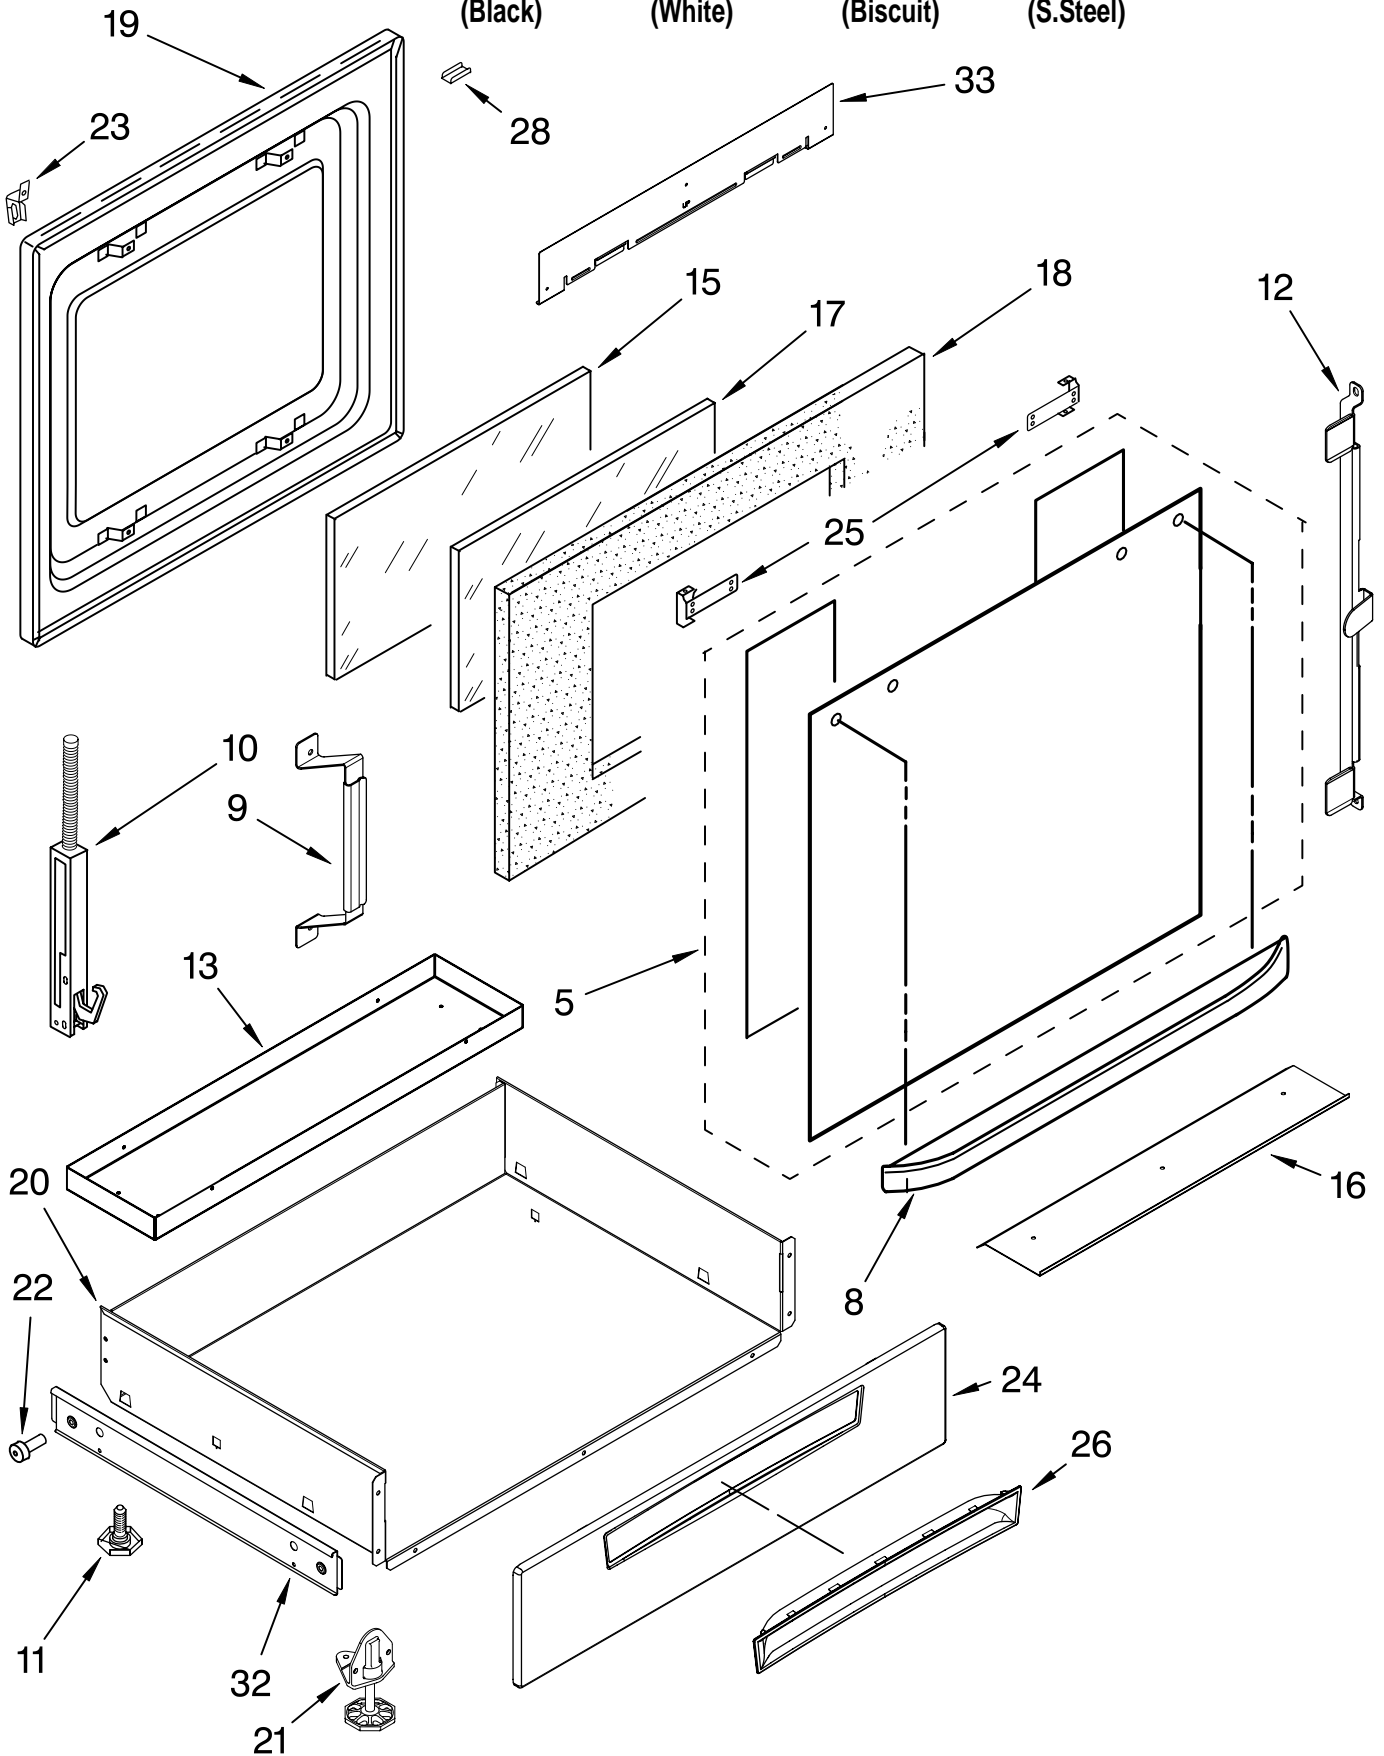

DOOR AND DRAWER PARTS

For Models: GW395LEPB00, GW395LEPQ00, GW395LEPT00, GW395LEPS00
(Black) (White) (Biscuit) (S.Steel)

FOR ORDERING INFORMATION REFER TO PARTS PRICE LIST

DOOR AND DRAWER PARTS

For Models: GW395LEPB00, GW395LEPQ00, GW395LEPT00, GW395LEPS00
(Black) (White) (Biscuit) (S.Steel)

Illus. No.	Part No.	DESCRIPTION
5		Glass, Door Front
	9759641	Black
	9759639	White
	9759640	Biscuit
8	9759642	S.Steel
		Handle, Door
	4448854	Black
	4448855	White
9	4448856	Biscuit
	8302094	Bracket, Central
		Hinge, Door
10	8300571	White RH
	8300572	White LH
11	312701	Foot, Rear
12	8302092	Bracket, Side
13	9757798	Panel, Drawer
15	9757706	Glass, Inner
16	4457114	Shield, Heat Btm
17	4449263	Glass, Inner (2)
18	4451722	Insulation, Door
19	4455618	Liner, Door
20	9757806	Drawer & Roller
21	3196037	Foot, Front
	4449743	Screw
22	422604	Roller, Drawer
23	9759743	Retainer, Door
24		Front, Drawer
	4453921WH	White
	4453921BL	Black
	4453921BT	Biscuit
	4453921SS	S.Steel
25		Bracket, Handle
	9763497	R. Hand
	9763496	L. Hand
	4451040	Screw
26		Handle, Drawer
	9756674WH	White
	9756674BT	Biscuit
	9756674BL	Black
28	4450863	Retainer, Clip
32	9756673	Guide, Roller
33	9757707	Shield, Heat Top