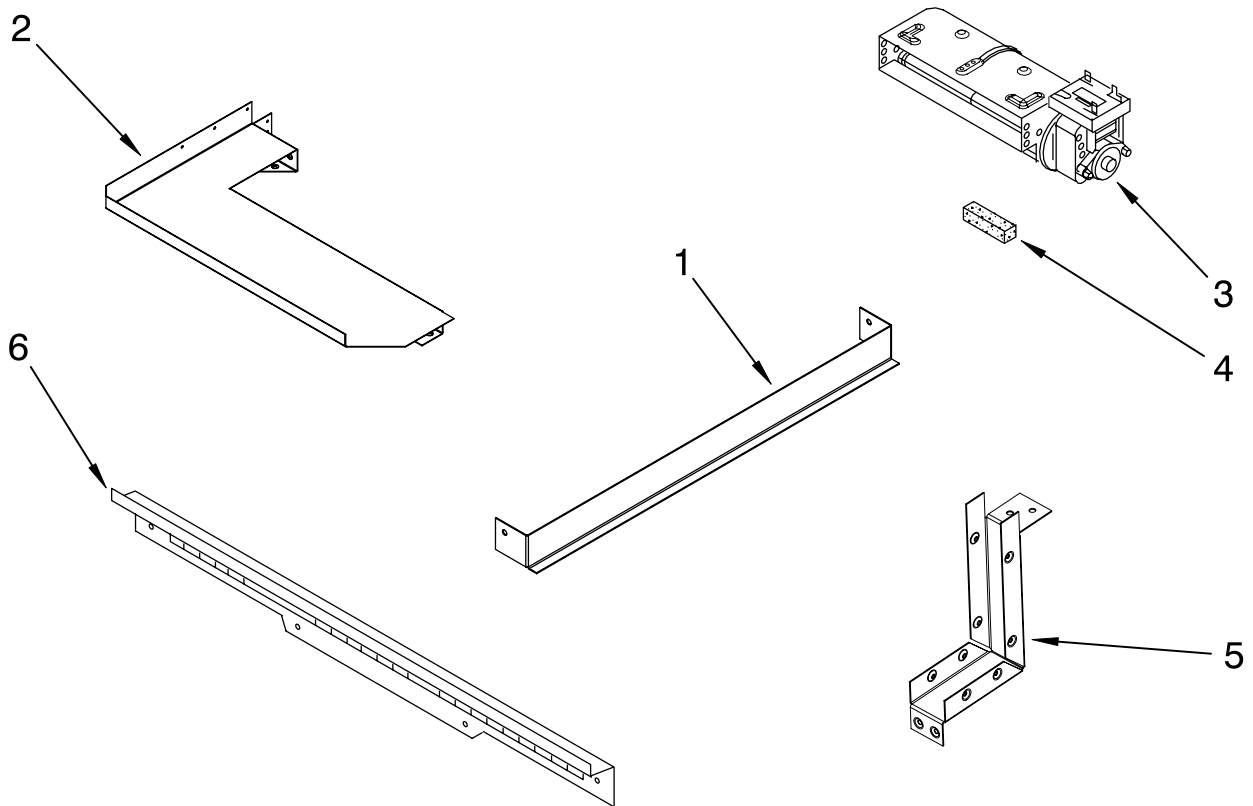

TOP VENTING PARTS

For Models: GW395LEPB00, GW395LEPQ00, GW395LEPT00, GW395LEPS00
(Black) (White) (Biscuit) (S.Steel)

Illus. No.	Part No.	DESCRIPTION
1	9758810	Front, Air Duct
	4449040	Screw, 8-18 x 3/8
2		Top, Air Duct
	9757827	L.Hand
	9757828	R.Hand
3	8300223	Blower
	4455352	Bracket
	4449809	Screw (4)
4	4451758	Block, Foam
5		Corner, Air Duct
	9756639	R.Hand
	9756638	L.Hand
6	9757117BL	Vent, (Control Panel)
	4450038	Screw

FOR ORDERING INFORMATION REFER TO PARTS PRICE LIST