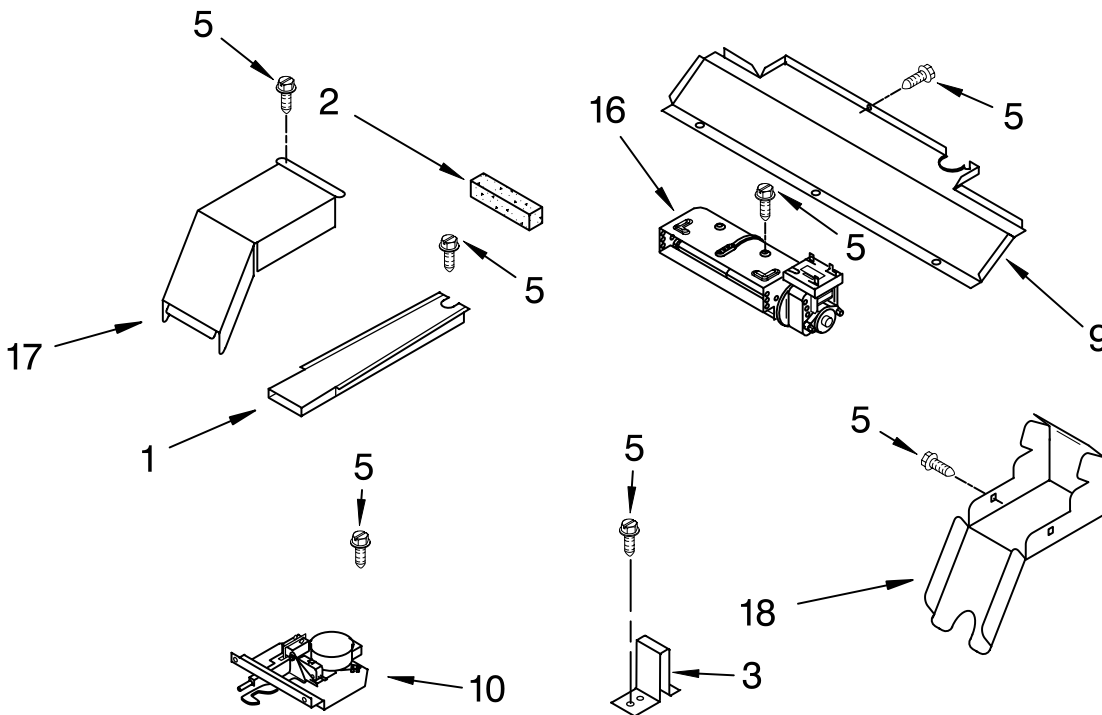

LATCH PARTS

For Models: GSC308PRB01, GSC308PRQ01, GSC308PRT01, GSC308PRS01
(Black) (White) (Biscuit) (Black Stainless)

Illus. No.	Part No.	DESCRIPTION
1	4451759	Vent, Exhaust
2	4451758	Seal, Foam
3	8300791	Bracket, Combo Chassis
5	4449809	Screw, 8-18 x 3/8
9	4450408	Baffle, Rear
10	9759525	Latch Assy.
16	4452003	Blower
17	4455178	Vent, Top
18	4455177	Vent, Bottom

FOR ORDERING INFORMATION REFER TO PARTS PRICE LIST