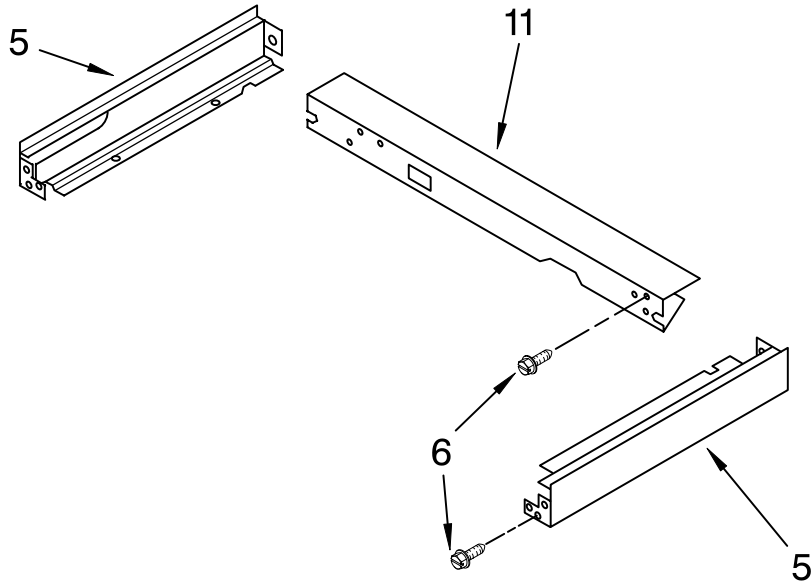

# MICROWAVE COMPARTMENT PARTS

For Models: GSC308PRB01, GSC308PRQ01, GSC308PRT01, GSC308PRS01  
(Black) (White) (Biscuit) (Black Stainless)

Illus. No.	Part No.	DESCRIPTION
5	4452551	Support Rails Right Side
	4452552	Support Rails Left Side
6	4449809	Screw, 8-18 x3/8
11	4452548	Rear Channel