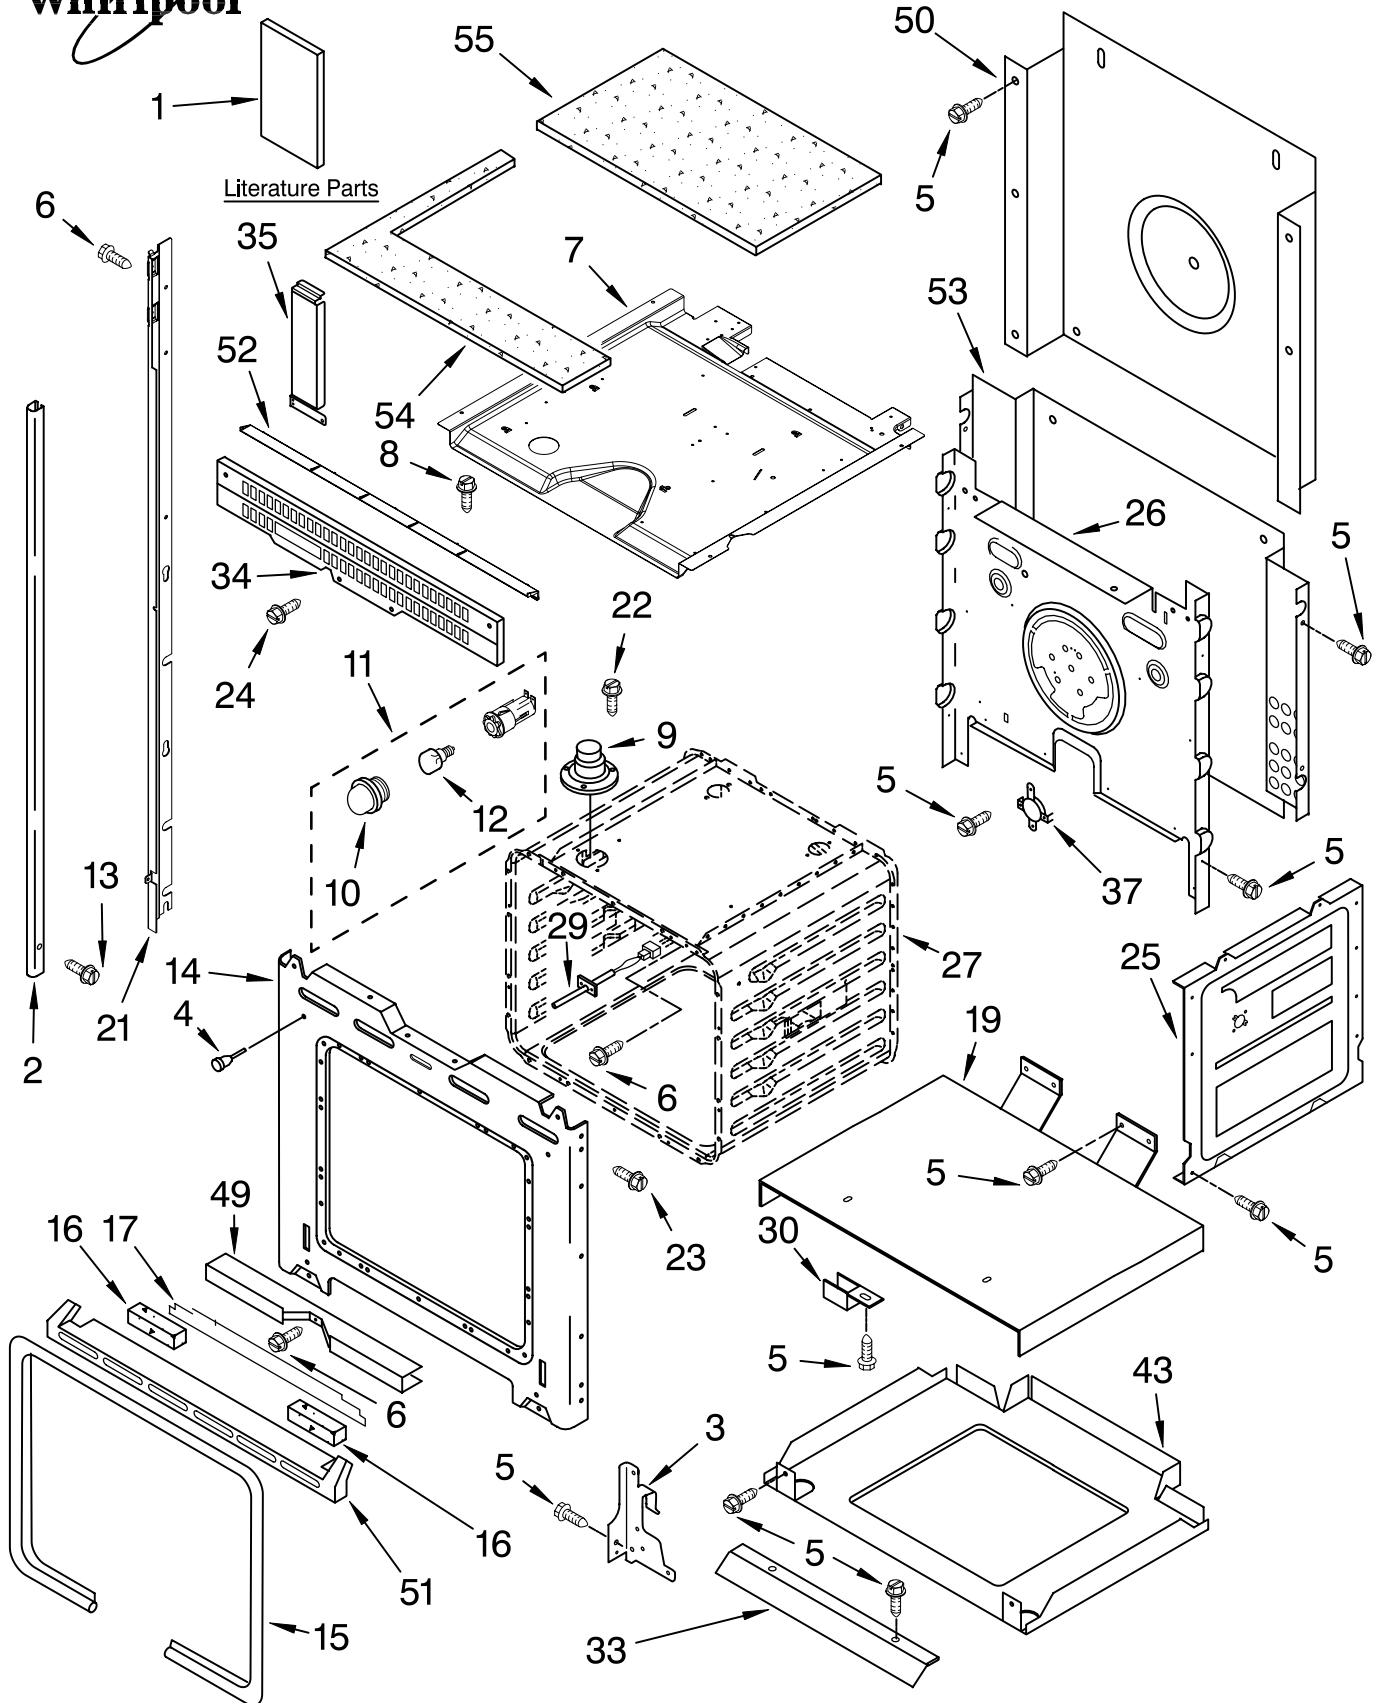

OVEN PARTS

30" BUILT-IN ELECTRIC
COMBO
SENSOR/SC
(GOLD LINE)

For Models: GSC308PRB01, GSC308PRQ01, GSC308PRT01, GSC308PRS01
(Black) (White) (Biscuit) (Black Stainless)

FOR ORDERING INFORMATION REFER TO PARTS PRICE LIST