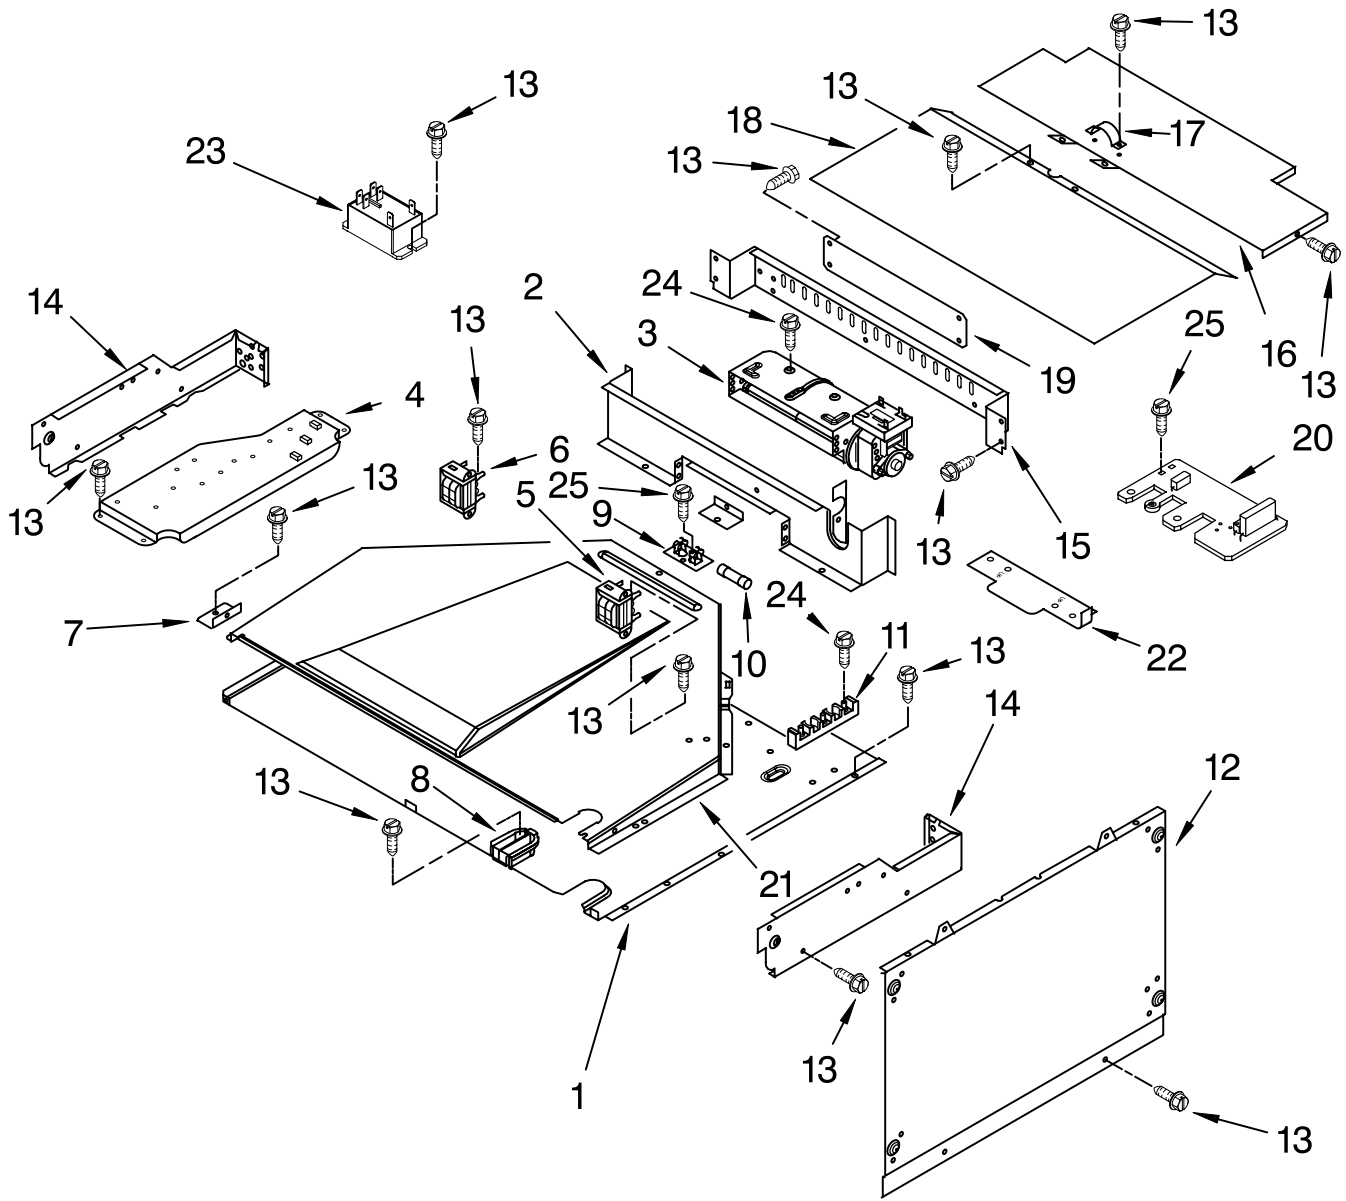

TOP VENTING PARTS

For Models: GSC308PRB01, GSC308PRQ01, GSC308PRT01, GSC308PRS01
(Black) (White) (Biscuit) (Black Stainless)

Illus. No.	Part No.	DESCRIPTION
1	4450378	Cover, Top
2	4448935	Baffle, Blower
3	4450920	Blower 1200rpm
4	6610168	45mm Plate, Mounting
5	4451789	Transformer, (Lights)
6	6610122	Transformer, Control
7	4455038	Bracket, Duct
8	4449964	Grommet

Illus. No.	Part No.	DESCRIPTION
9	4454949	Holder, Fuse
10	4449154	Screw
11	4454976	Fuse
12	4449868	Block, Terminal
13	4452559	Side, Combo
14	4449809	Screw, 8-18 x 3/8
	4451597	Right
	4451598	Left

Illus. No.	Part No.	DESCRIPTION
15	9759135	Back, Control
16	4450551	Cover, Top Rear
17	4448664	Clamp
18	4452367	Cover, Top Front
19	4452247	Plate, Cover
20	4451934	Suppressor
21	4451634	Duct, Exhaust
22	4455191	Plate, Service
23	9752759	Relay, Double Line Break
24	4163291	Screw, 6-20 x 1/2
25	4449154	Screw, 8-32 x 7/16

FOR ORDERING INFORMATION REFER TO PARTS PRICE LIST