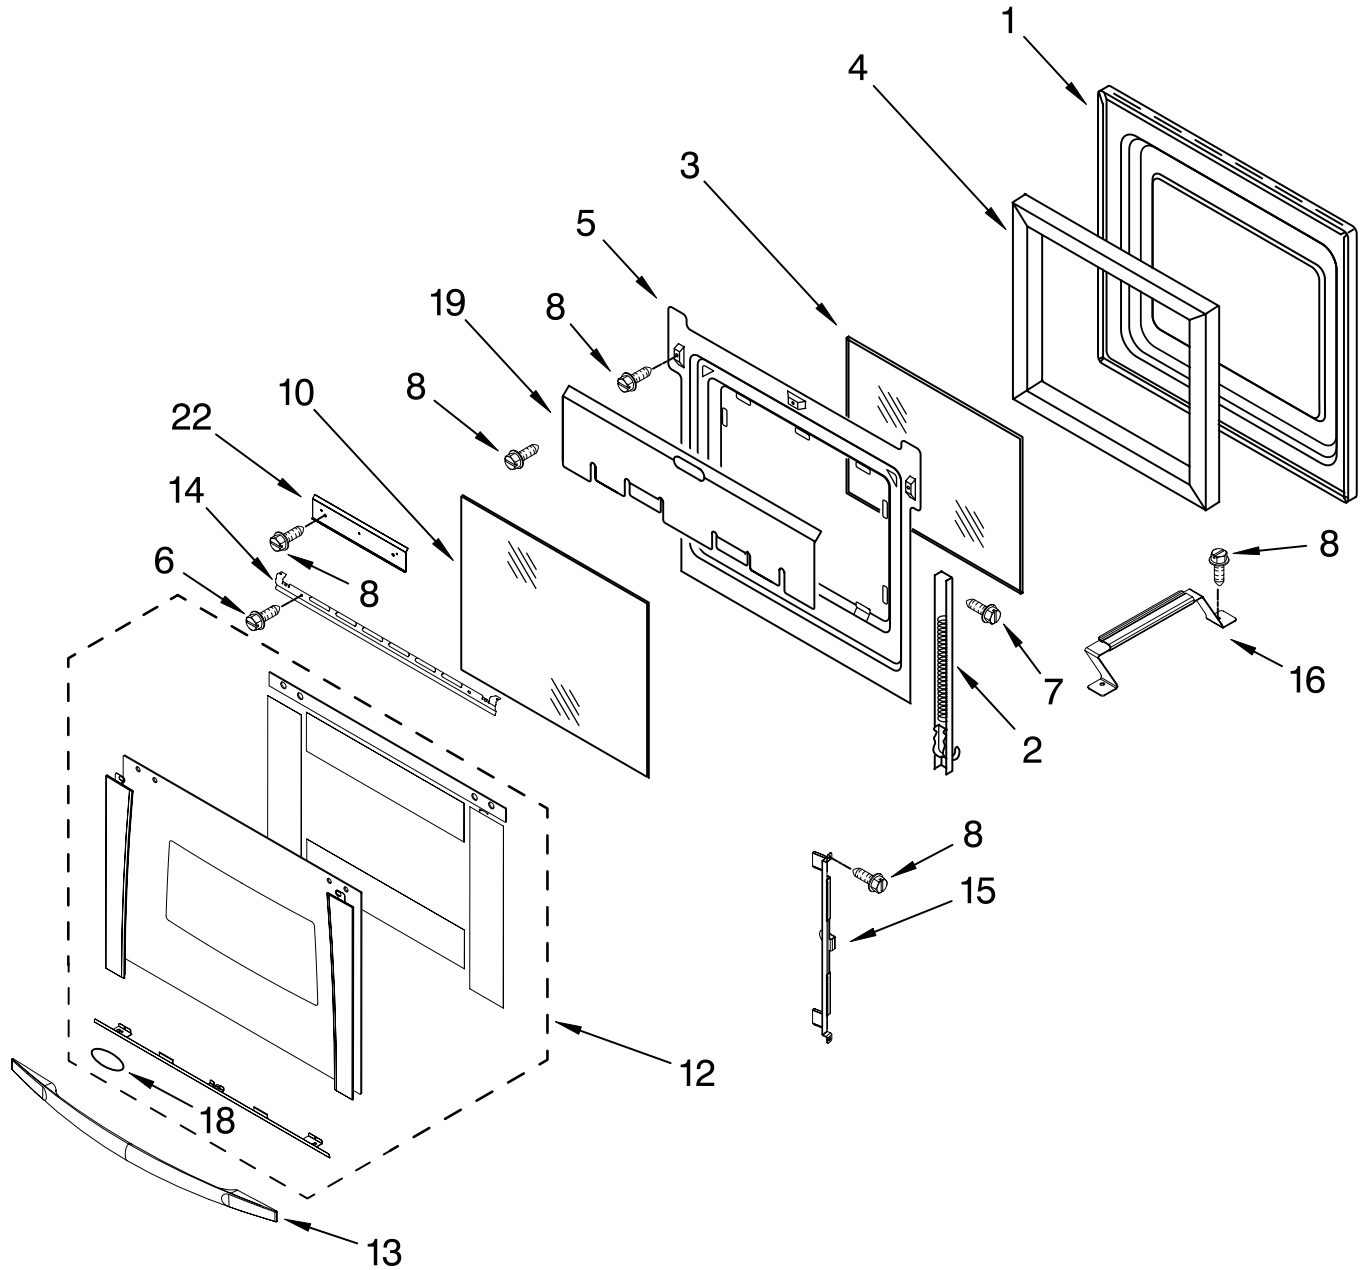

OVEN DOOR PARTS

For Models: GSC308PRB01, GSC308PRQ01, GSC308PRT01, GSC308PRS01
(Black) (White) (Biscuit) (Black Stainless)

Illus. No.	Part No.	DESCRIPTION
1	8303700	Door Liner
2	9760577	Hinge, Door R.Side
	9760578	L.Side
3	4449259	Glass, Inner
4	4451722	Insulation, Door And Bottom Door
5	4457132	Retainer, Glass
6	4451040	Screw, 8-16 x 1/2
7	4449743	Screw

Illus. No.	Part No.	DESCRIPTION
8	4449809	Screw, 8-18 x 3/8
10	9759225	Glass, Inner (2)
12	8303301	Black Model
	8303307	White Model
	8303289	Stainless Steel
	8303311	Biscuit Model
13	8302813	Black Door Handle
	8302814	White
	8302815	Biscuit
	8303164	S.Steel

Illus. No.	Part No.	DESCRIPTION
14	8303167	Bracket, Handle
15	9759229	Bracket(2nd Glass)
16	9759230	Bracket(3rd Glass)
18	8303810	Nameplate
19	4457103	Shield, Heat
22	4457114	Shield, Heat (Btm)

FOR ORDERING INFORMATION REFER TO PARTS PRICE LIST