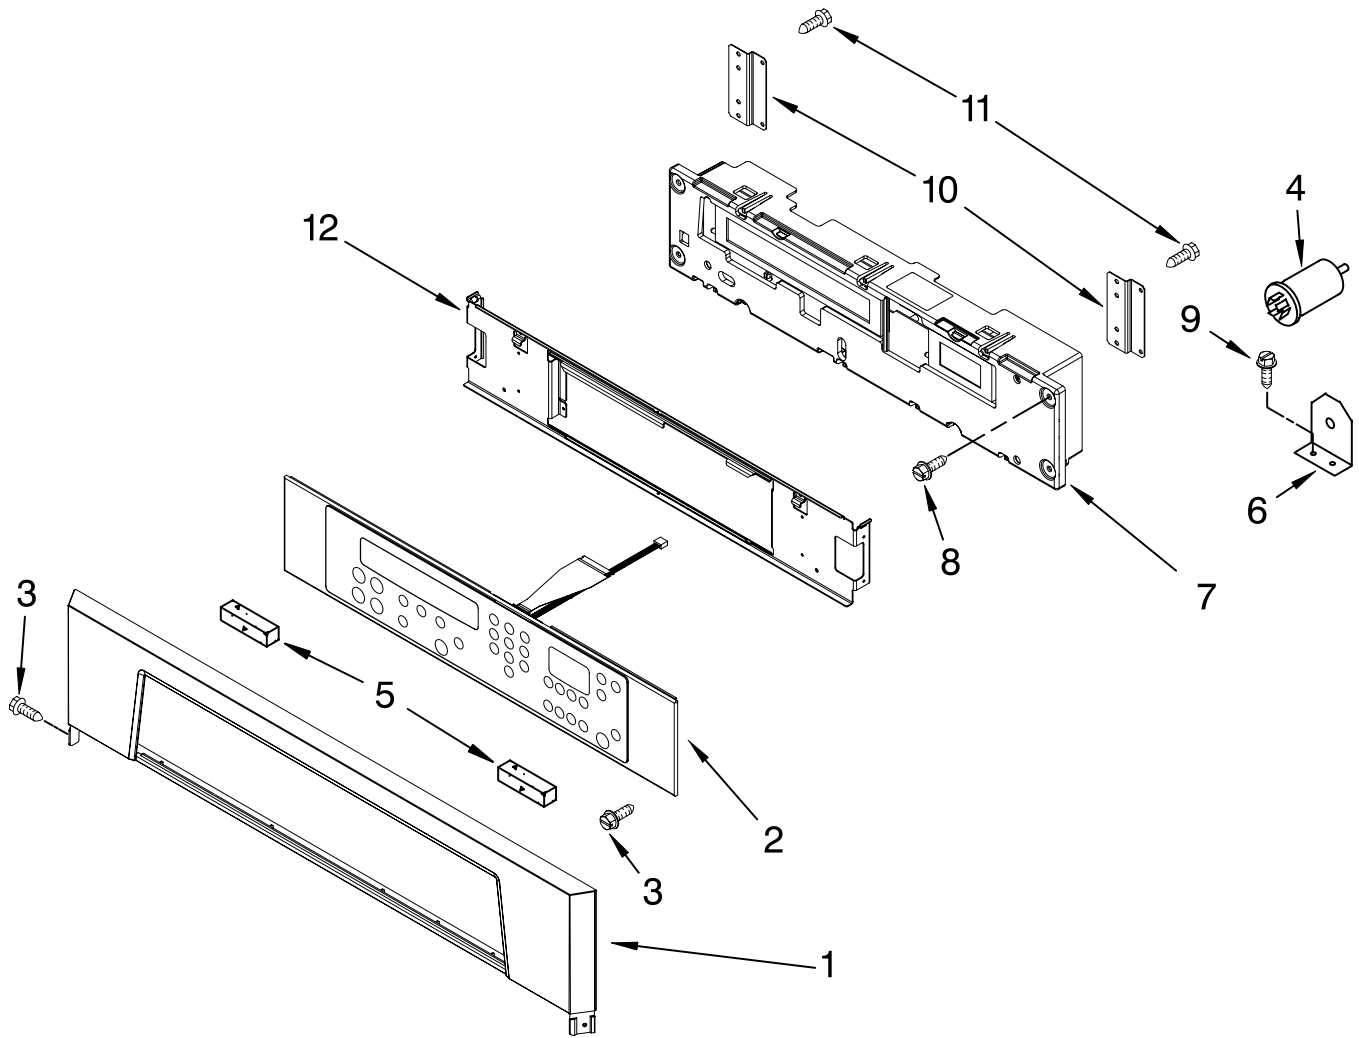

# CONTROL PANEL PARTS

For Models: GSC308PRB01, GSC308PRQ01, GSC308PRT01, GSC308PRS01  
 (Black) (White) (Biscuit) (Black Stainless)

Illus. No.	Part No.	DESCRIPTION
------------	----------	-------------

1		Control Panel
	8302848	Black
	8302877	Stainless Steel
	8302849	White
2	8302850	Biscuit
		Assy, Membrane
	8303184	Black
	8303226	White
3	8303232	Biscuit
	3400832	Screw
	4451592	Filter
4	4452260	Spacer, Foam
	4451632	Bracket, Filter
7	8303491	Assy, Control
8	4449745	Screw
9	4449809	Screw, 8-18 x 3/8
10	8303119	Backer, Control
11	3400832	Screw, 8-18 x 3/8
12	8304164	Backer, Control