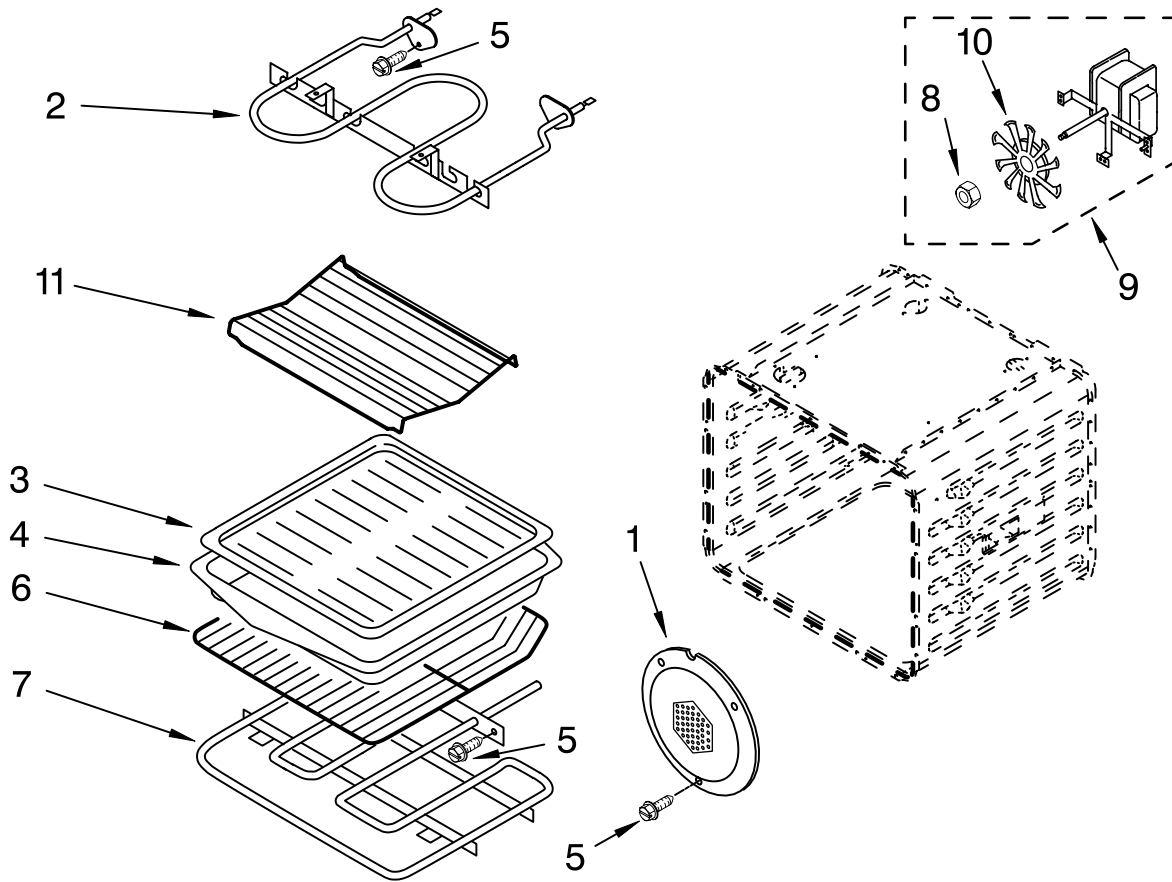

INTERNAL OVEN PARTS

For Models: GSC308PRB01, GSC308PRQ01, GSC308PRT01, GSC308PRS01
(Black) (White) (Biscuit) (Black Stainless)

Illus. No.	Part No.	DESCRIPTION
1	4448988	Cover, Fan
2	4456103	Element, Broil
3	4457277	Grill, Broiler
4	4457276	Pan, Broiler
5	4449154	screw
6	4448717	Rack, Oven
	9759322	Pad, Rack
7	4452153	Element, Bake
8	4452227	Nut
9	4451583	Convection Motor
10	4452226	Fan Blade
11	3181534	Rack, Roasting

FOR ORDERING INFORMATION REFER TO PARTS PRICE LIST