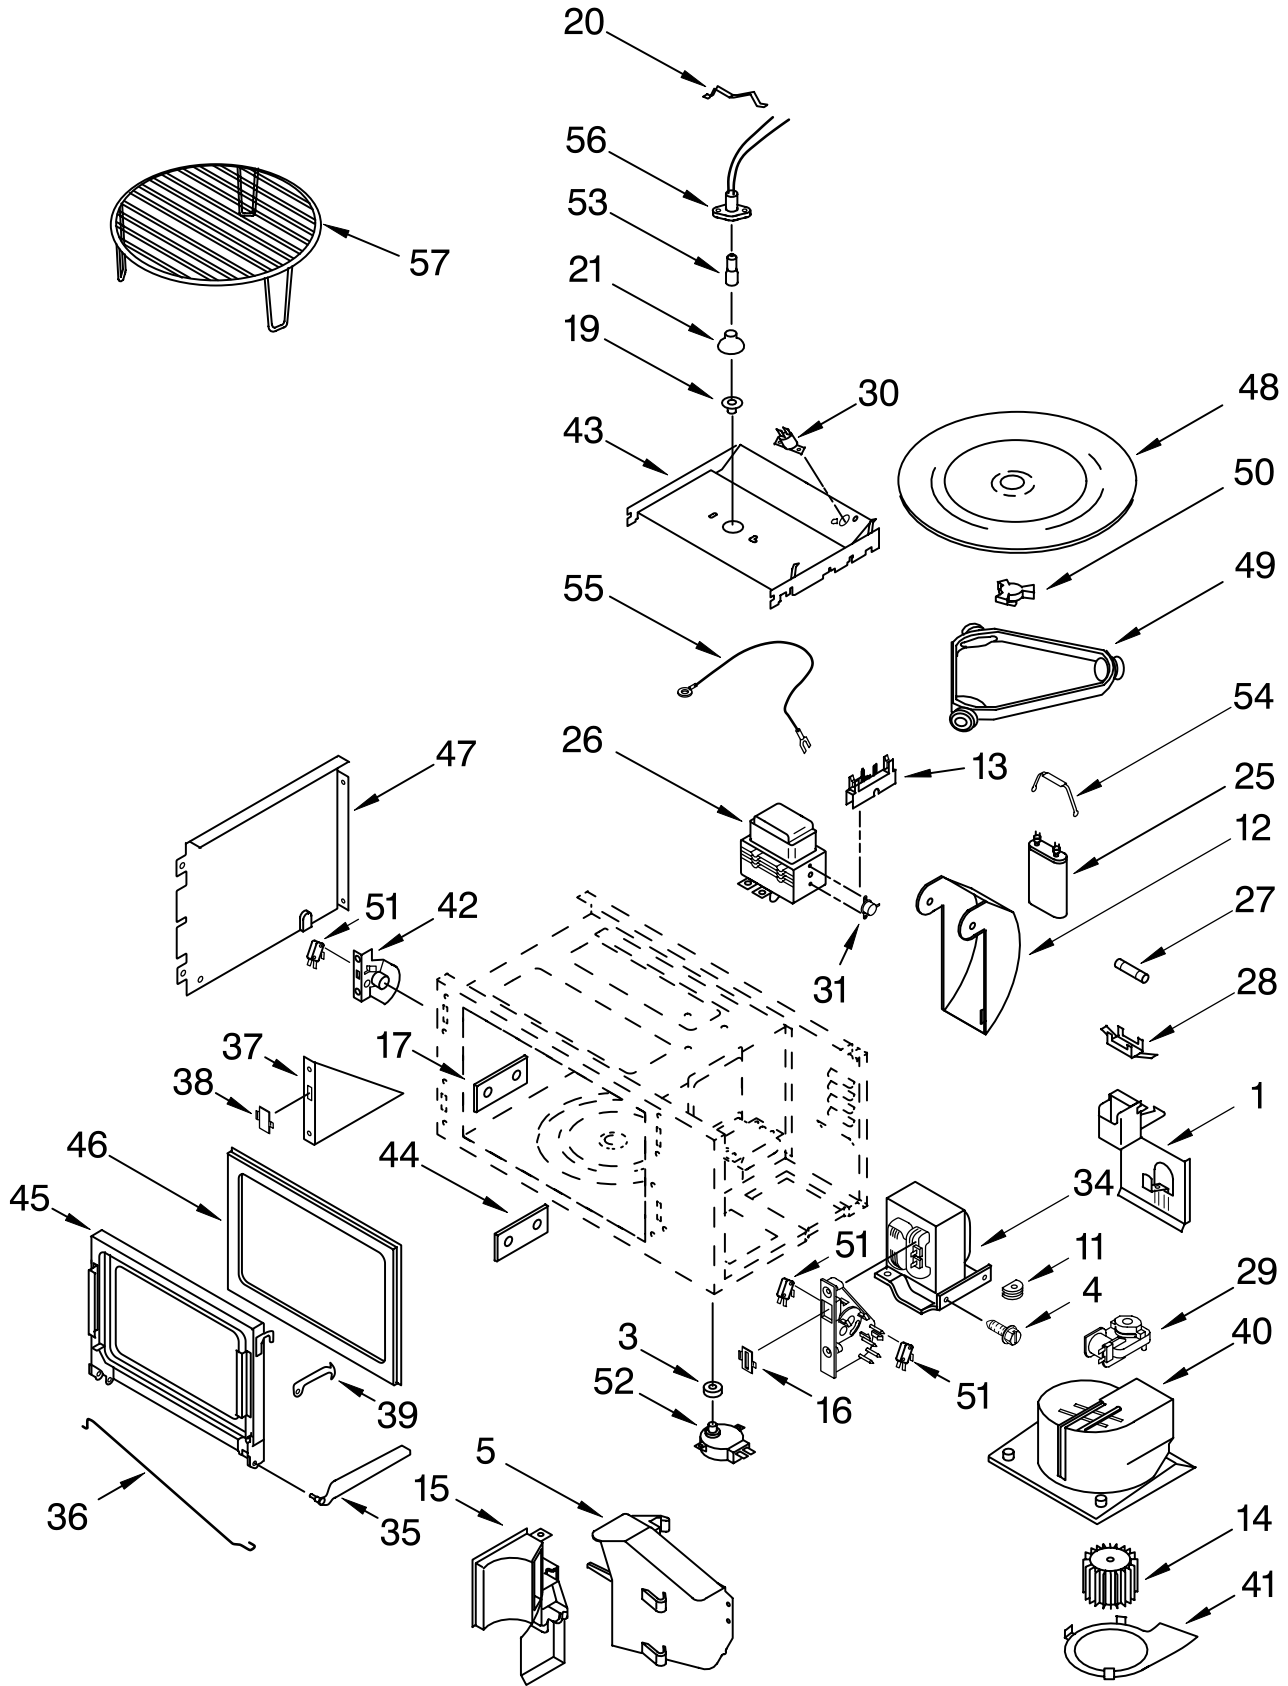

CABINET AND STIRRER PARTS

For Models: GSC308PRB01, GSC308PRQ01, GSC308PRT01, GSC308PRS01
(Black) (White) (Biscuit) (Black Stainless)

FOR ORDERING INFORMATION REFER TO PARTS PRICE LIST

CABINET AND STIRRER PARTS

For Models: GSC308PRB01, GSC308PRQ01, GSC308PRT01, GSC308PRS01
(Black) (White) (Biscuit) (Black Stainless)

Illus. No.	Part No.	DESCRIPTION	Illus. No.	Part No.	DESCRIPTION	Illus. No.	Part No.	DESCRIPTION
1	4375299	Bracket, Capacitor	29	4375278	Motor, Blower	42		Switch Holder
3	4375037	Rubber Ring	30	4375279	Thermostat		4375335	Left
4	4375038	Screw	31	4375079	Thermostat		4375336	Right
5	4375314	Air Duct, Magnetron	34	4375286	Transformer	43	4375337	Isolation Plate
11	4375315	Damper	35		Hinge, Door	44	4375338	Cover Plate
12	4375260	Duct, Inlet		4375323	Left	45	4375339	Door Plate
13	4375316	Insulation, Switch		4375324	Right	46	4375340	Inner Frame
14	4375322	Fan Wheel	36	4451009	Torison Spring	47		Side Plate
15	4375317	Duct, Air		4452396	Black Stainless Model		4375341	Left
16	4375264	Block, Side	37		Bracket, Hinge		4375342	Right
17	4375248	Cover Plate, Upper		4375327	Left	48	4455915	Turntable
19	4375318	Lens, Lamp		4375328	Right	49	4375344	Ring Assembly
20	4375319	Spring	38	4375329	Inlet	50	4375345	Shaft
21	4375320	Reflector	39	4375330	Door Strap	51	4375346	Switch
25	4375020	Capacitor	40	4375333	Fan Cap	52	4375347	Motor, Turntable
26	4375072	Magnetron	41	4375334	Fan Cap Bottom	53	4375348	Lamp
27	4375321	Fuse				54	4375349	Rectifier
28	4375231	Block, Fuse				55	4375350	Cable
						56	4375351	Lamp Holder
						57	4452220	Rack, Convection Microwave

IMPORTANT PRODUCT SAFETY INFORMATION

ADVISE CONSUMERS OF AN ELECTROCUTION HAZARD WITH DO – IT – YOURSELF REPAIRS OF MICROWAVE OVENS.

The U.S. Consumer Product Safety Commission warns against do – it – yourself repairs of microwave ovens. Microwave ovens use high voltage which makes it particularly hazardous for consumers to remove the cover and touch electrical parts.

STRONGLY RECOMMEND THAT CONSUMERS HAVE PROFESSIONALS REPAIR MICROWAVE OVENS.

FOR ORDERING INFORMATION REFER TO PARTS PRICE LIST