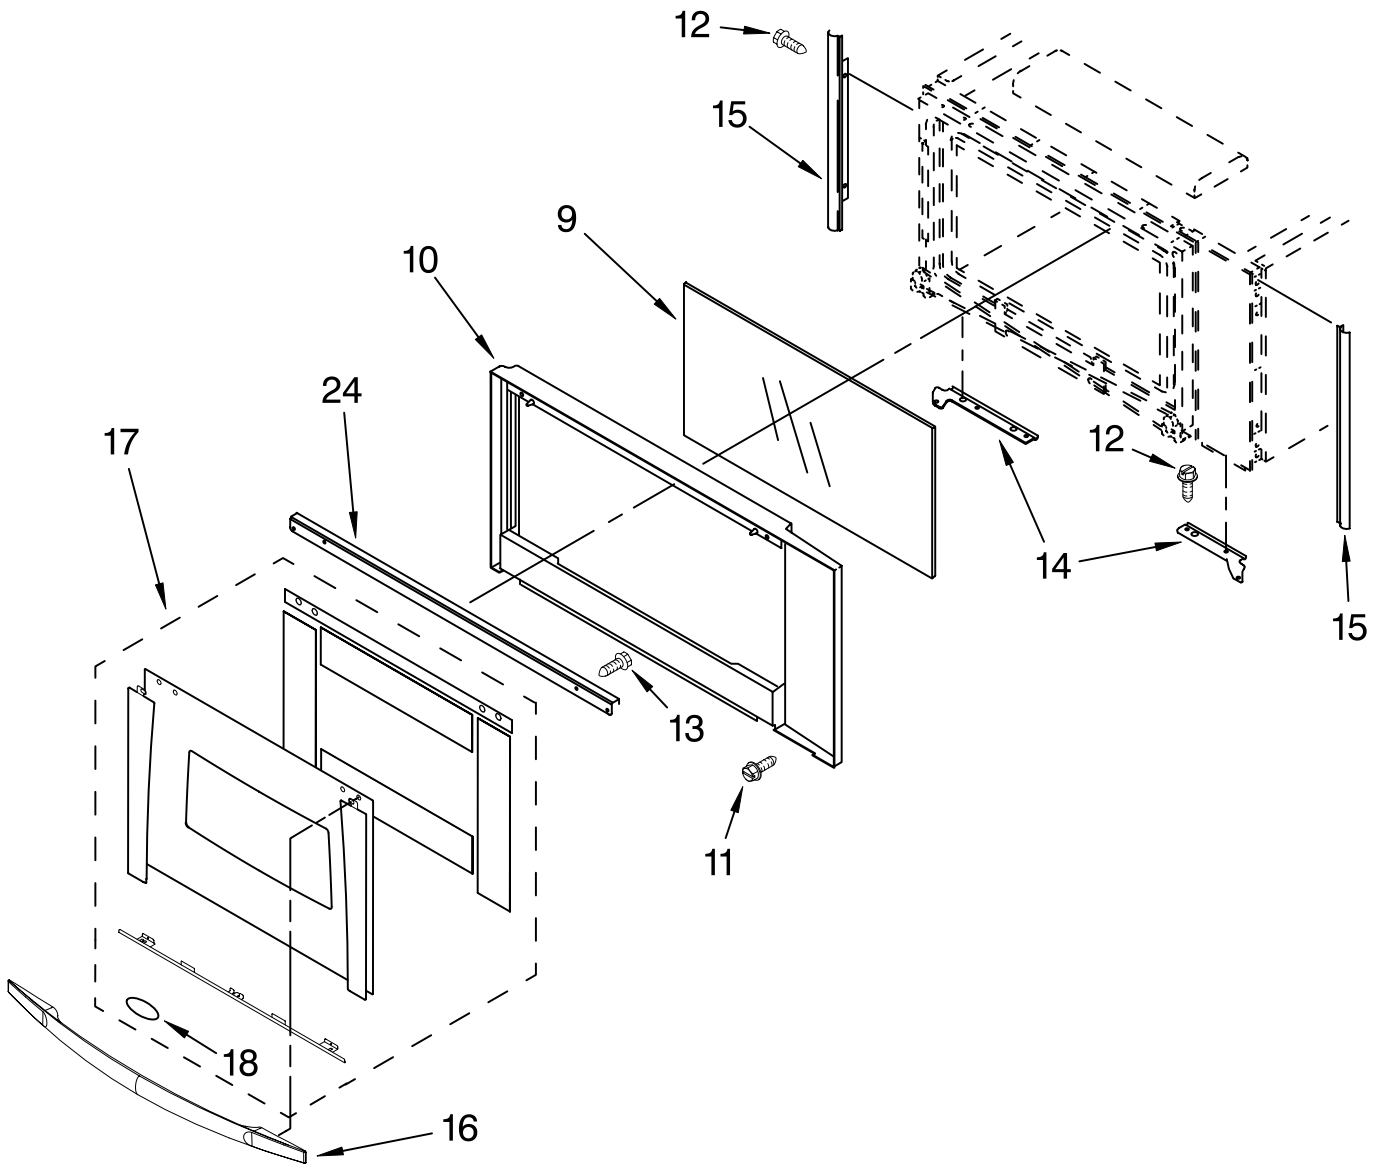

MICROWAVE DOOR PARTS

For Models: GSC308PRB01, GSC308PRQ01, GSC308PRT01, GSC308PRS01
(Black) (White) (Biscuit) (Black Stainless)

Illus. No.	Part No.	DESCRIPTION
9	4448937	Glass, Middle
10	8303556	Frame, Door
11	4450038	Screw
12	4449809	Screw, 8-18 x 3/8
13	4451040	Screw, 8-16 x 1/2
14	4449141	Bracket, Mounting Right Side
	4449142	Left Side

Illus. No.	Part No.	DESCRIPTION
15	4449083	Filler, Side Right Side
	4449086	Left Side
16	8302813	Black Handle, Door
	8302814	White
	8302815	Biscuit
	8303164	S.Steel

Illus. No.	Part No.	DESCRIPTION
17		Glass, Outer
	8303265	Black
	8303273	White
	8303279	Biscuit
	8303249	Stainless Steel
18	8303810	Nameplate
24	8303169	Bracket, Handle

FOR ORDERING INFORMATION REFER TO PARTS PRICE LIST