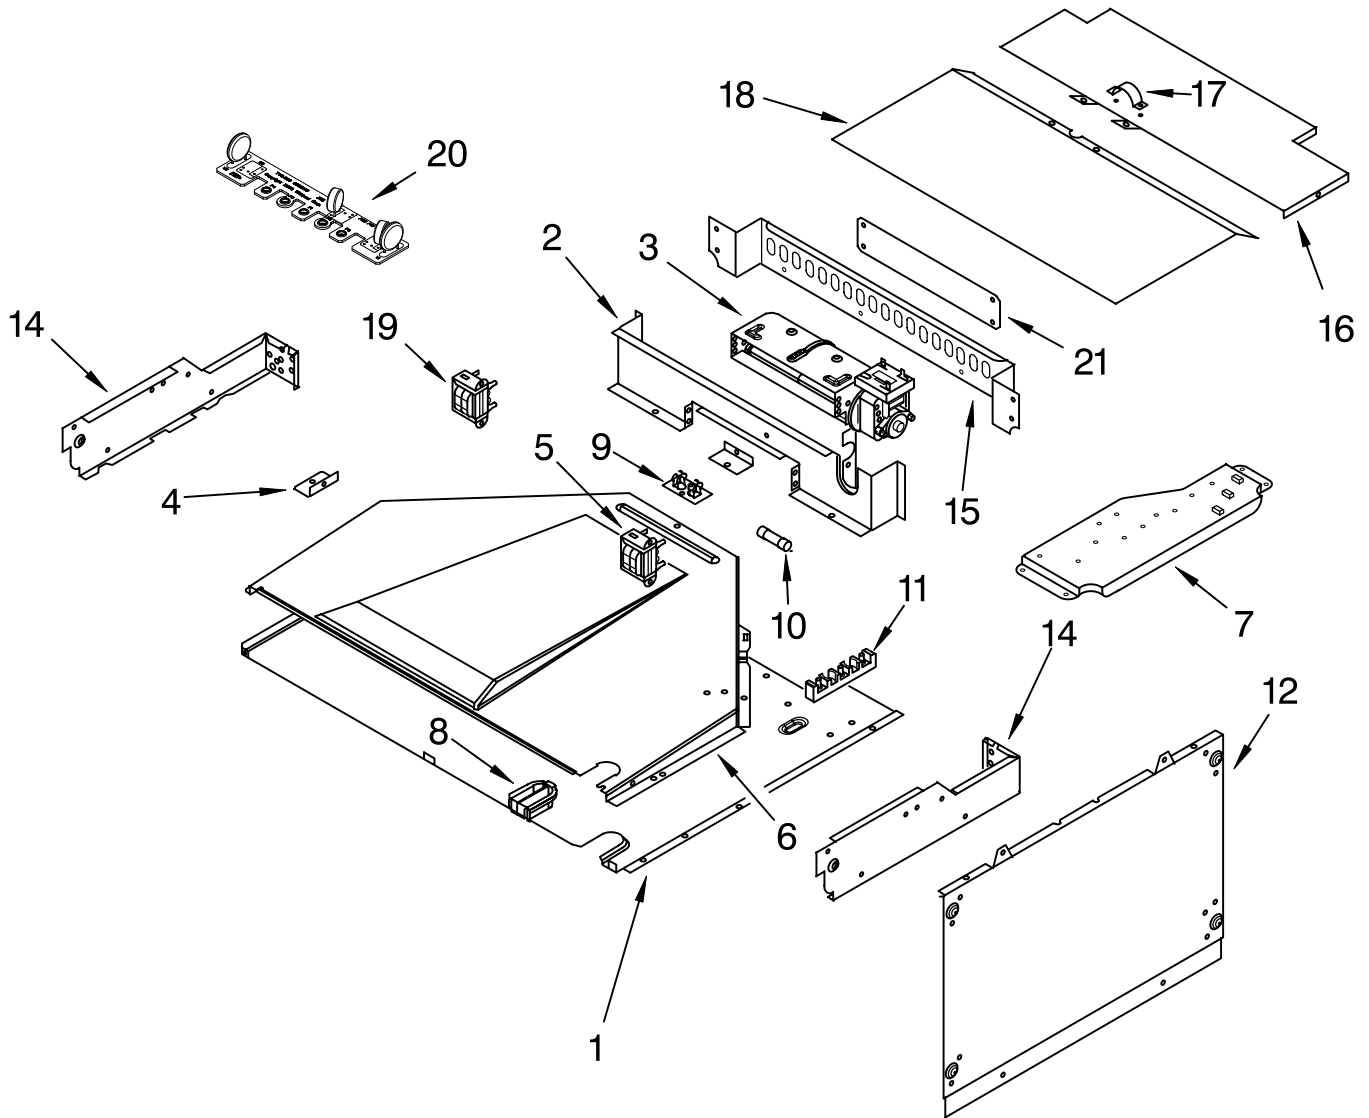

FOR ORDERING INFORMATION REFER TO PARTS PRICE LIST

MICROWAVE COMPARTMENT PARTS

For Models: GMC275PRB00, GMC275PRQ00, GMC275PRT00, GMC275PRS00
 (Black) (White) (Biscuit) (S.Steel)

| Illus. No. | Part No. | DESCRIPTION |
|------------|----------|---------------|
| 5 | | Support Rails |
| | 4452551 | Right Side |
| | 4452552 | Left Side |
| 11 | 4449809 | Screw |
| | 4452547 | Rear Channel |
| | 4449809 | Screw |
| | 4449154 | Screw |

FOR ORDERING INFORMATION REFER TO PARTS PRICE LIST

TOP VENTING PARTS

For Models: GMC275PRB00, GMC275PRQ00, GMC275PRT00, GMC275PRS00

(Black)

(White)

(Biscuit)

(S.Steel)

| Illus. No. | Part No. | DESCRIPTION |
|------------|----------|-----------------------|
| 1 | 4450377 | Cover, Top |
| | 4450118 | Nut |
| | 4449809 | Screw |
| 2 | 4448935 | Baffle, Blower |
| 3 | 4450920 | Blower |
| | 1180485 | Screw |
| 4 | 4450027 | Bracket, Duct |
| 5 | 6610122 | Transformer, (Lights) |
| | 4449809 | Screw |
| | 8303844 | Exhaust Duct |
| 7 | 4451789 | Plate, Mounting |
| | 4449809 | Screw |

| Illus. No. | Part No. | DESCRIPTION |
|------------|----------|-------------------------|
| 8 | 4449964 | Grommet |
| | 4449809 | Screw |
| | 112432 | Nut |
| 9 | 4454949 | Holder, Fuse |
| | 4449154 | Screw |
| 10 | 4454976 | Fuse |
| 11 | 4449868 | Block, Terminal |
| 12 | 3400080 | Screw |
| | 4452559 | Side, Combo |
| | 4449809 | Screw |
| 14 | 4450038 | Screw |
| | 4451597 | Right Side, Control Top |
| | 4451598 | Left Side, Control Top |
| | 4449809 | Screw |