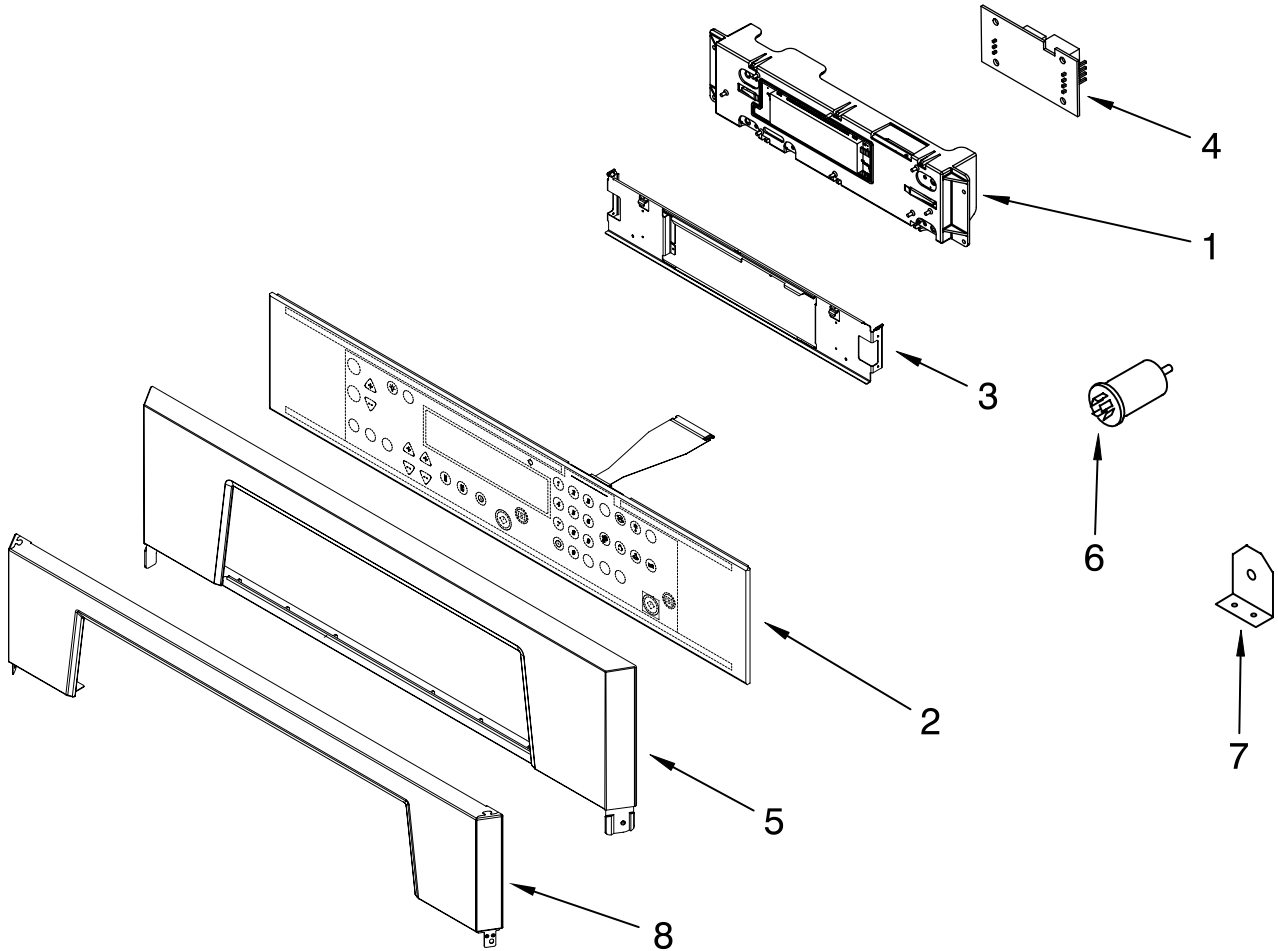

CONTROL PANEL PARTS

For Models: GMC275PRB00, GMC275PRQ00, GMC275PRT00, GMC275PRS00
(Black) (White) (Biscuit) (S.Steel)

Illus. No.	Part No.	DESCRIPTION
1	8303819	Assy, Control
2		Assy, Switch
	8303183	Black & Steel Mdl
	8303225	White Model
	8303231	Biscuit Model
3	8302991	Control, Bracket
	8281179	Screw
	4449745	Screw
4	8301848	Board, Mtrzd Latch
5		Control Panel
	8302844	Black Model
	8302845	White Model
	8302846	Biscuit Model
6	4451592	Filter
7	4451632	Bracket, Filter
8	8302878	Trim-Panel (Use on S.Steel model only)

FOR ORDERING INFORMATION REFER TO PARTS PRICE LIST