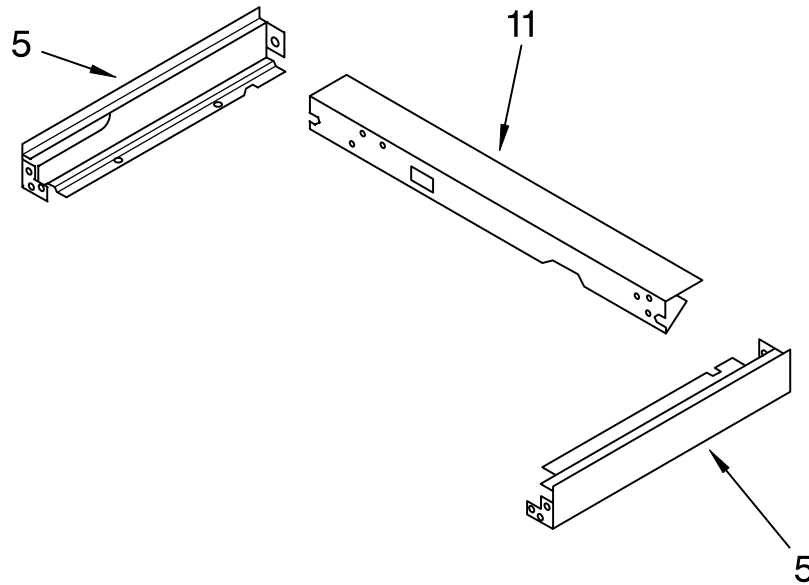

MICROWAVE COMPARTMENT PARTS

For Models: GMC275PRB00, GMC275PRQ00, GMC275PRT00, GMC275PRS00
(Black) (White) (Biscuit) (S.Steel)

Illus. No.	Part No.	DESCRIPTION
5		Support Rails
	4452551	Right Side
	4452552	Left Side
11	4449809	Screw
	4452547	Rear Channel
	4449809	Screw
	4449154	Screw

FOR ORDERING INFORMATION REFER TO PARTS PRICE LIST