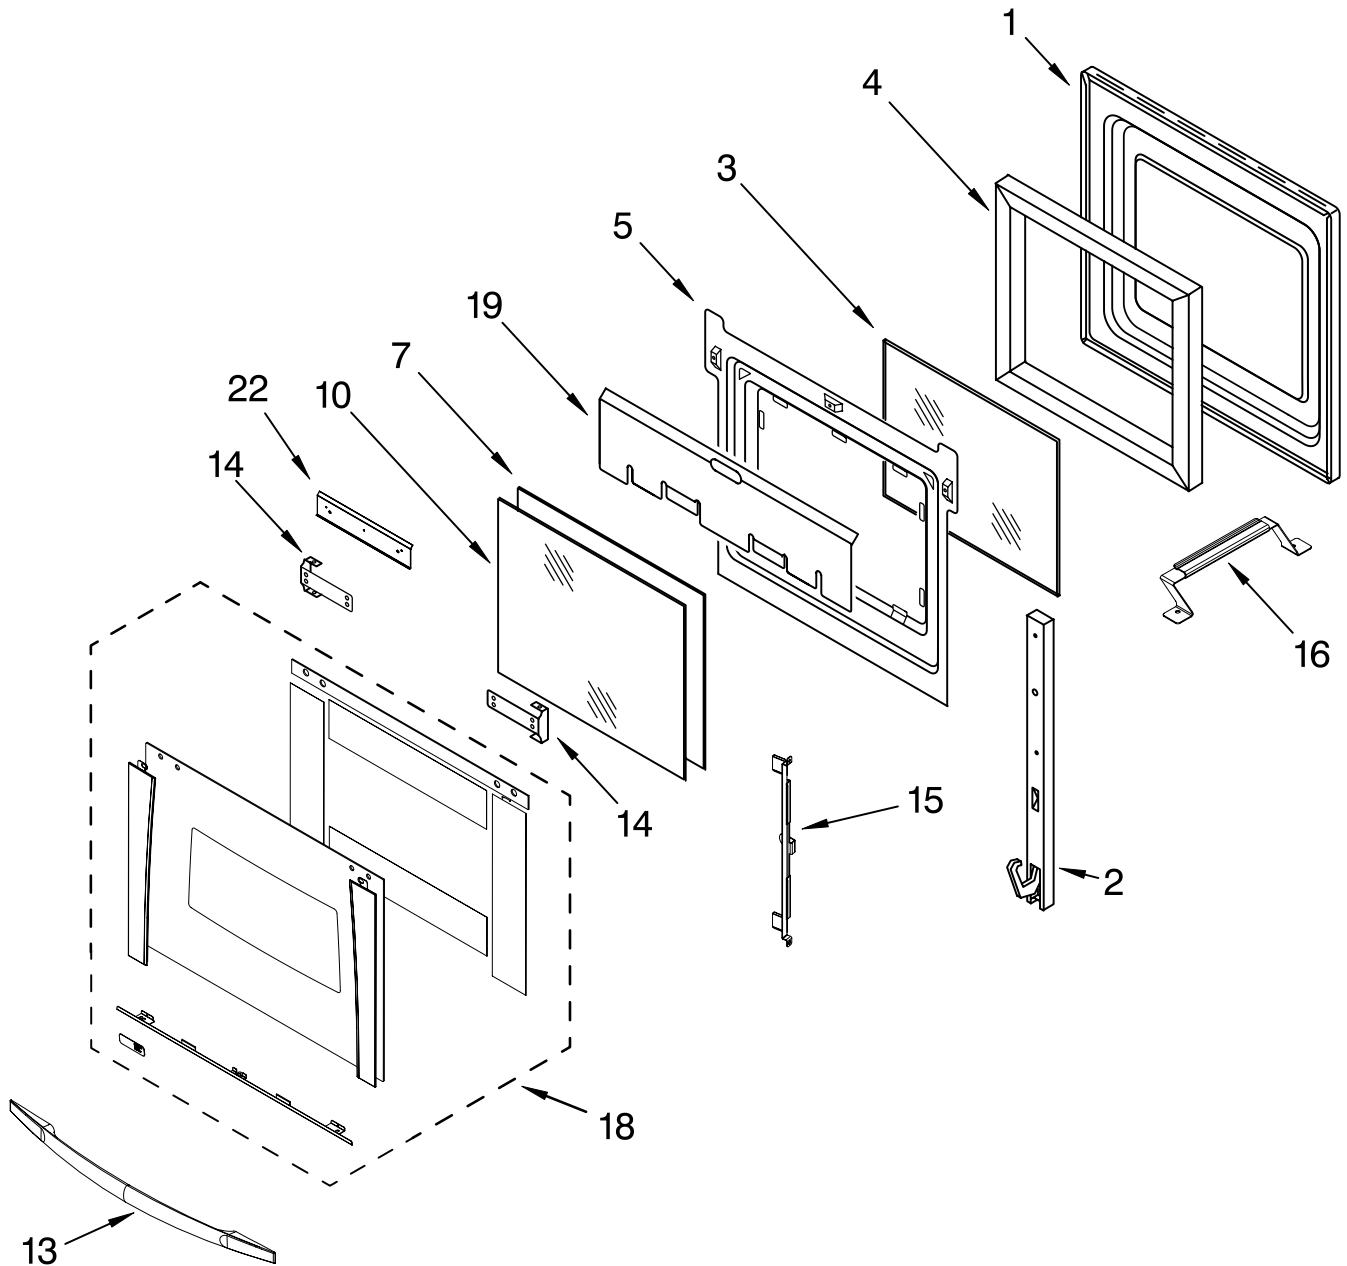

OVEN DOOR PARTS

For Models: GMC275PRB00, GMC275PRQ00, GMC275PRT00, GMC275PRS00
(Black) (White) (Biscuit) (S.Steel)

Illus. No.	Part No.	DESCRIPTION	Illus. No.	Part No.	DESCRIPTION	Illus. No.	Part No.	DESCRIPTION
1	8303699	Door Liner	10	9759227	Glass, Inner	18		Assy., Door Glass
2	8300575	Right Hand Hinge, Door	13		Door Handle		8303299	Black Model
	8300576	Left Hand Hinge, Door		8302810	Black Model		8303305	White Model
3	4449253	Glass, Inner		8302811	White Model		8303309	Biscuit Model
4	4451721	Insulation, Door		8302812	Biscuit Model		8303287	S.Steel Model
5	4457131	Retainer, Glass	14	8303163	S.Steel	19	4457102	Shield, Heat
7	9759224	Glass, Inner		4451040	Screw		4449809	Screw
	4449809	Screw		3400832	Screw	22	4457113	Shield, Heat (Btm)
			15	9759229	Bracket(2nd Glass)		3400832	Screw
			16	9759230	Bracket(3rd Glass)			

FOR ORDERING INFORMATION REFER TO PARTS PRICE LIST