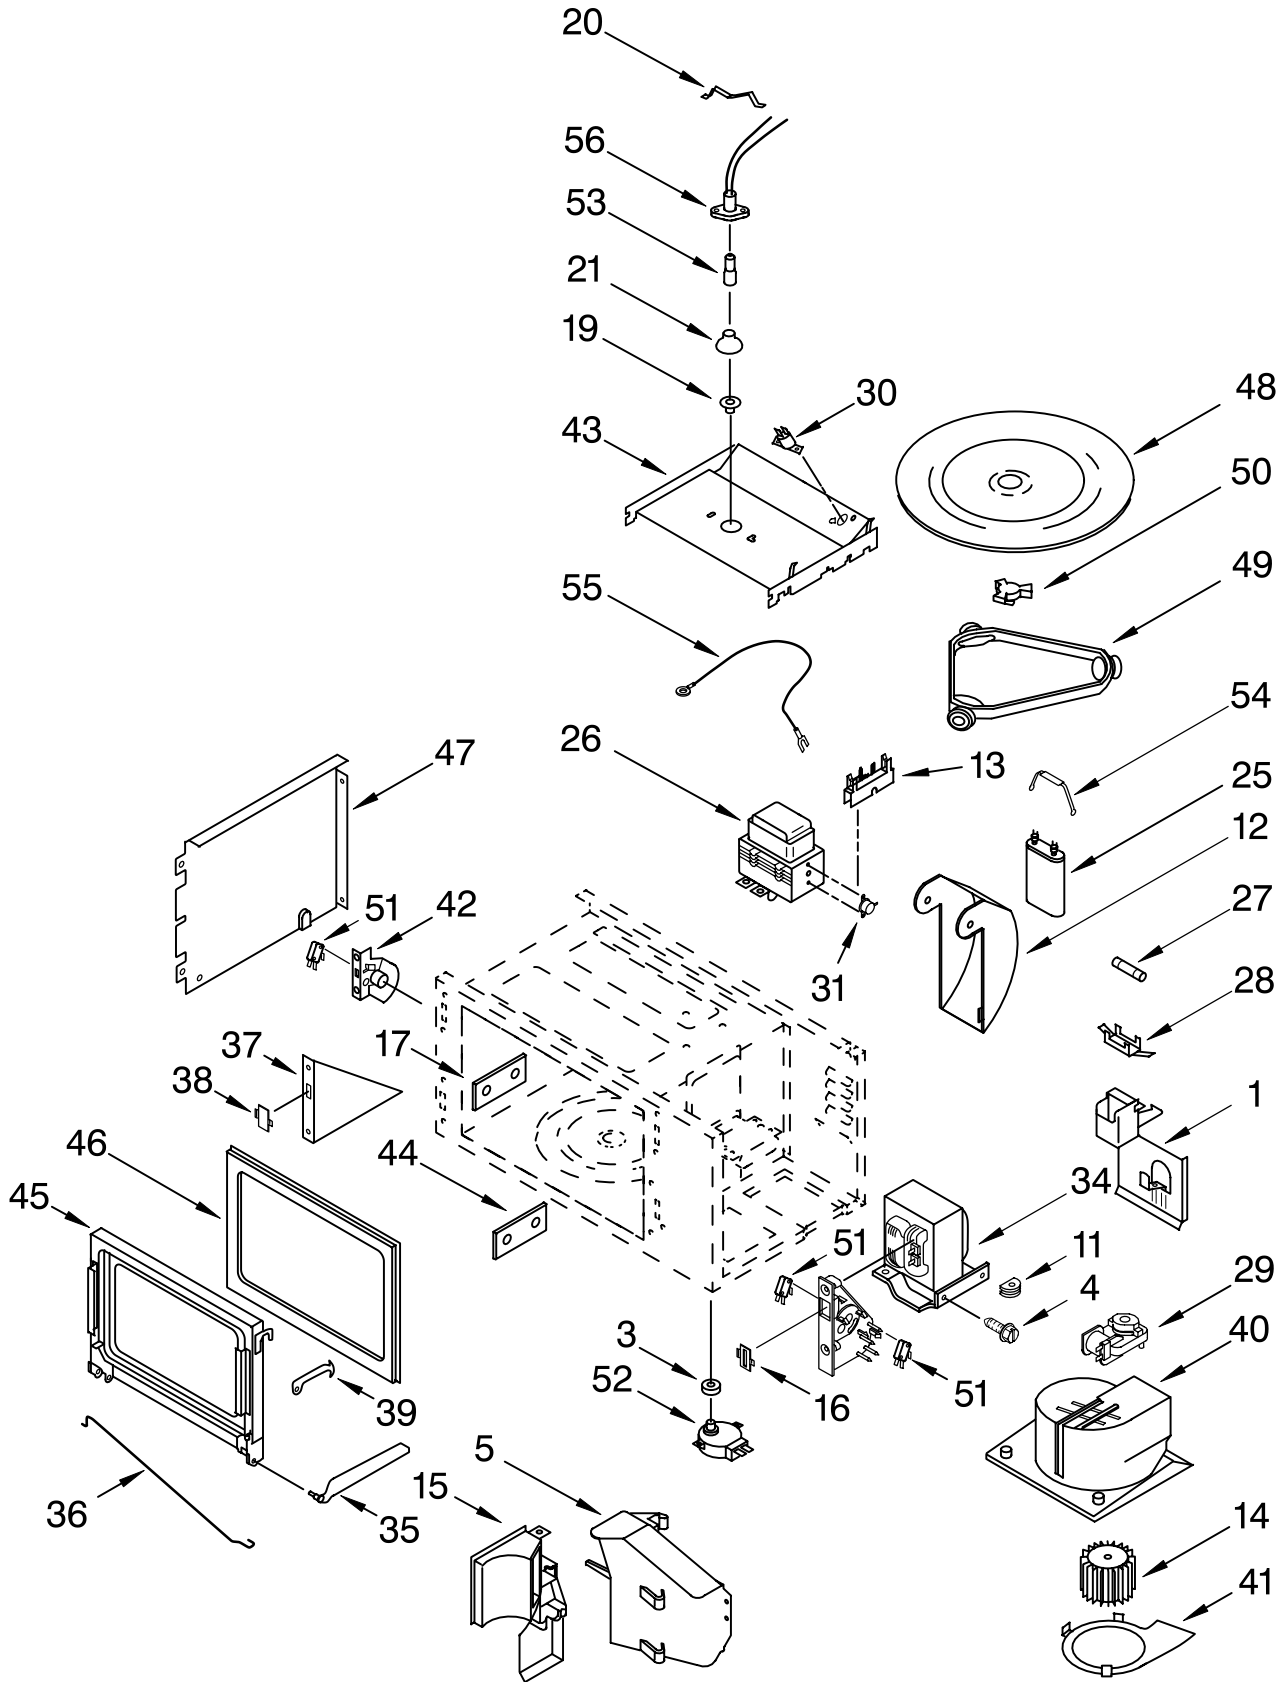

CABINET AND STIRRER PARTS

For Models: GMC275PRB00, GMC275PRQ00, GMC275PRT00, GMC275PRS00

(Black)

(White)

(Biscuit)

(S.Steel)

FOR ORDERING INFORMATION REFER TO PARTS PRICE LIST

CABINET AND STIRRER PARTS

For Models: GMC275PRB00, GMC275PRQ00, GMC275PRT00, GMC275PRS00

(Black)

(White)

(Biscuit)

(S.Steel)

Illus. No.	Part No.	DESCRIPTION	Illus. No.	Part No.	DESCRIPTION	Illus. No.	Part No.	DESCRIPTION
1	4375299	Bracket, Capacitor	29	4375278	Motor, Blower	43	4375337	Isolation Plate
3	4375037	Rubber Ring	30	4375279	Thermostat	44	4375338	Cover Plate
4	4375038	Screw	31	4375079	Thermostat	45	4375339	Plate, Door
5	4375314	Air Duct, Magnetron	34	4375286	Transformer	46	4375340	Inner Frame
11	4375315	Damper	35		Hinge, Door	47		Side Plate
12	4375260	Duct, Inlet		4375323	Left		4375341	Right
13	4375316	Insulation, Switch		4375324	Right		4375342	Left
14	4375322	Fan Wheel	36	4451008	Torsion Spring	48	4455915	Turntable
15	4375317	Duct, Air	37		Bracket, Hinge	49	4375344	Ring Assembly
16	4375264	Block, Slide		4375327	Left	50	4375345	Shaft
17	4375248	Cover Plate, Upper		4375328	Right	51	4375346	Switch
19	4375318	Lens, Lamp	38	4375329	Inlet	52	4375347	Motor, Turntable
20	4375319	Spring	39	4375331	Door Strap	53	4375348	Lamp
21	4375320	Reflector	40	4375333	Fan Cap	54	4375349	Rectifier
25	4375020	Capacitor	41	4375334	Fan Cap Bottom	55	4375350	Cable
26	4375072	Magnetron	42		Holder, Switch	56	4375351	Holder, Lamp
27	4375321	Fuse		4375335	Left			
28	4375231	Block, Fuse		4375336	Right			

FOR ORDERING INFORMATION REFER TO PARTS PRICE LIST