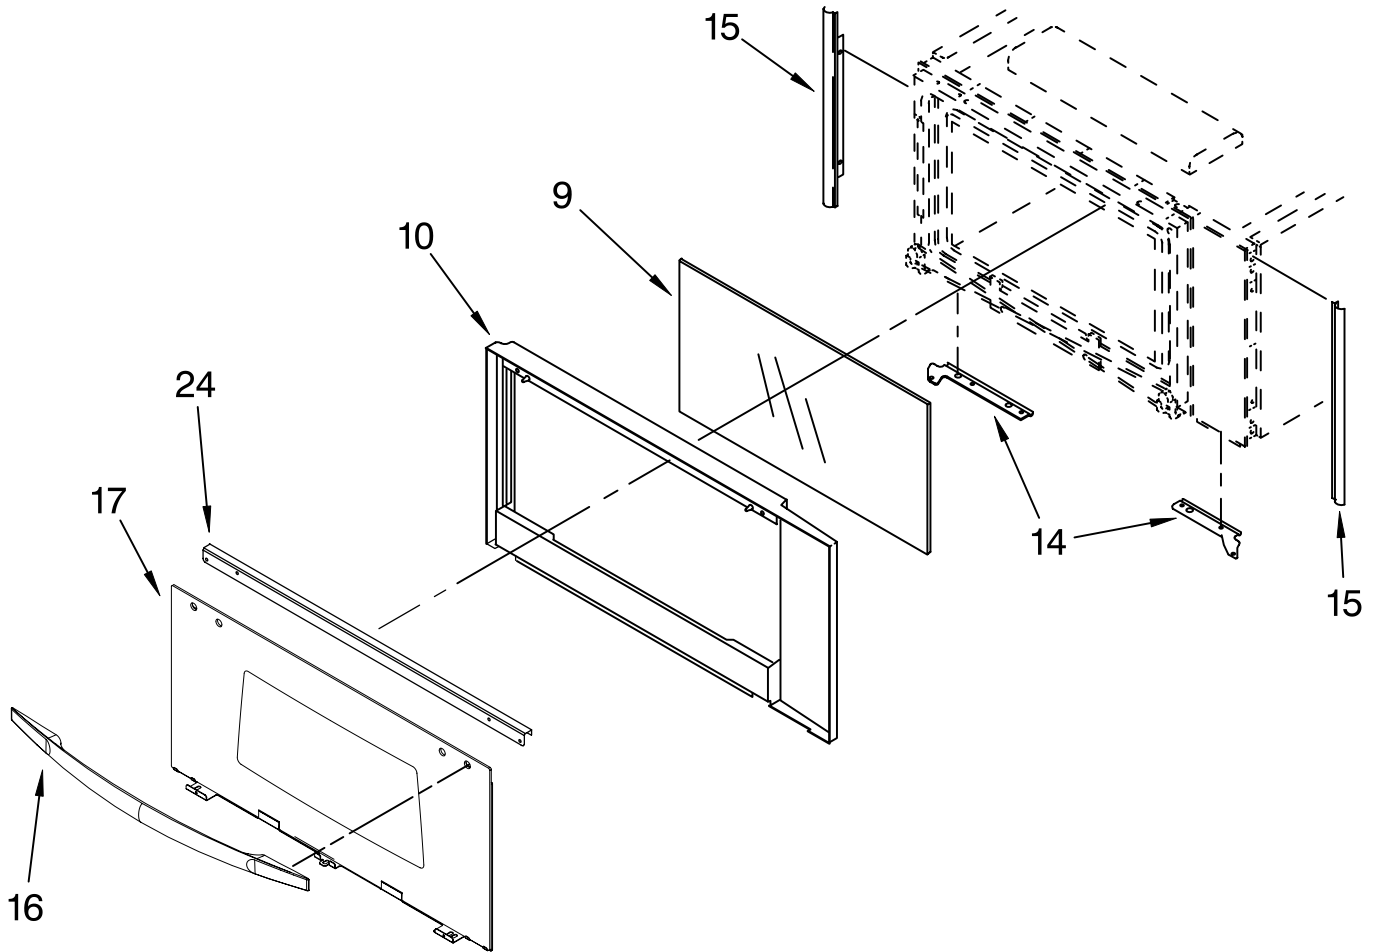

MICROWAVE DOOR PARTS

For Models: GMC275PRB00, GMC275PRQ00, GMC275PRT00, GMC275PRS00
(Black) (White) (Biscuit) (S.Steel)

Illus. No.	Part No.	DESCRIPTION	Illus. No.	Part No.	DESCRIPTION	Illus. No.	Part No.	DESCRIPTION
9	4450834	Glass, Middle	16		Handle, Door	17		Glass, Outer
10	8303555	Frame, Door	8302810		Black Model	8303262		Black Model
14		Bracket, Mounting	8302811		White Model	8303270		White Model
	4449141	Right Side	8302812		Biscuit Model	8303246		Black Stainless
	4449142	Left Side	8303163		S.Steel Model	8303276		Biscuit Model
	4449809	Screw				24	8303168	Bracket, Handle
15	4449083	Filler, Side					4451040	Screw
	4449809	Screw						

FOR ORDERING INFORMATION REFER TO PARTS PRICE LIST