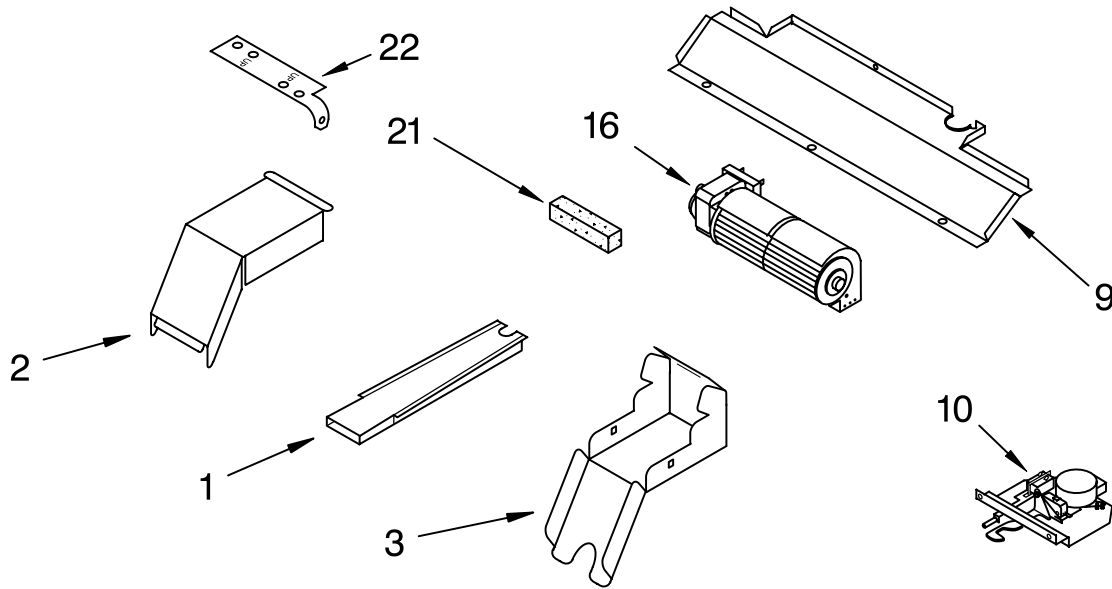

LATCH PARTS

For Models: GMC275PRB00, GMC275PRQ00, GMC275PRT00, GMC275PRS00
(Black) (White) (Biscuit) (S.Steel)

Illus. No.	Part No.	DESCRIPTION
1	4451759	Vent, Exhaust
	4449040	Screw
2	4455178	Elbow Vent-Top
3	4455177	Elbow Vent-Bottom
9	4450407	Baffle, Rear
	4449809	Screw
10	9759525	Latch, Motorized
16	4452003	Blower
21	4451758	Seal, Foam
22	4455191	Plate, Blower

IMPORTANT PRODUCT SAFETY INFORMATION

ADVISE CONSUMERS OF AN ELECTROCUTION HAZARD WITH DO-IT-YOURSELF REPAIRS OF MICROWAVE OVENS.

The U.S. Consumer Product Safety Commission warns against do-it-yourself repairs of microwave ovens. Microwave ovens use high voltage which makes it particularly hazardous for consumers to remove the cover and touch electrical parts.

STRONGLY RECOMMEND THAT CONSUMERS HAVE PROFESSIONALS REPAIR MICROWAVE OVENS.

FOR ORDERING INFORMATION REFER TO PARTS PRICE LIST