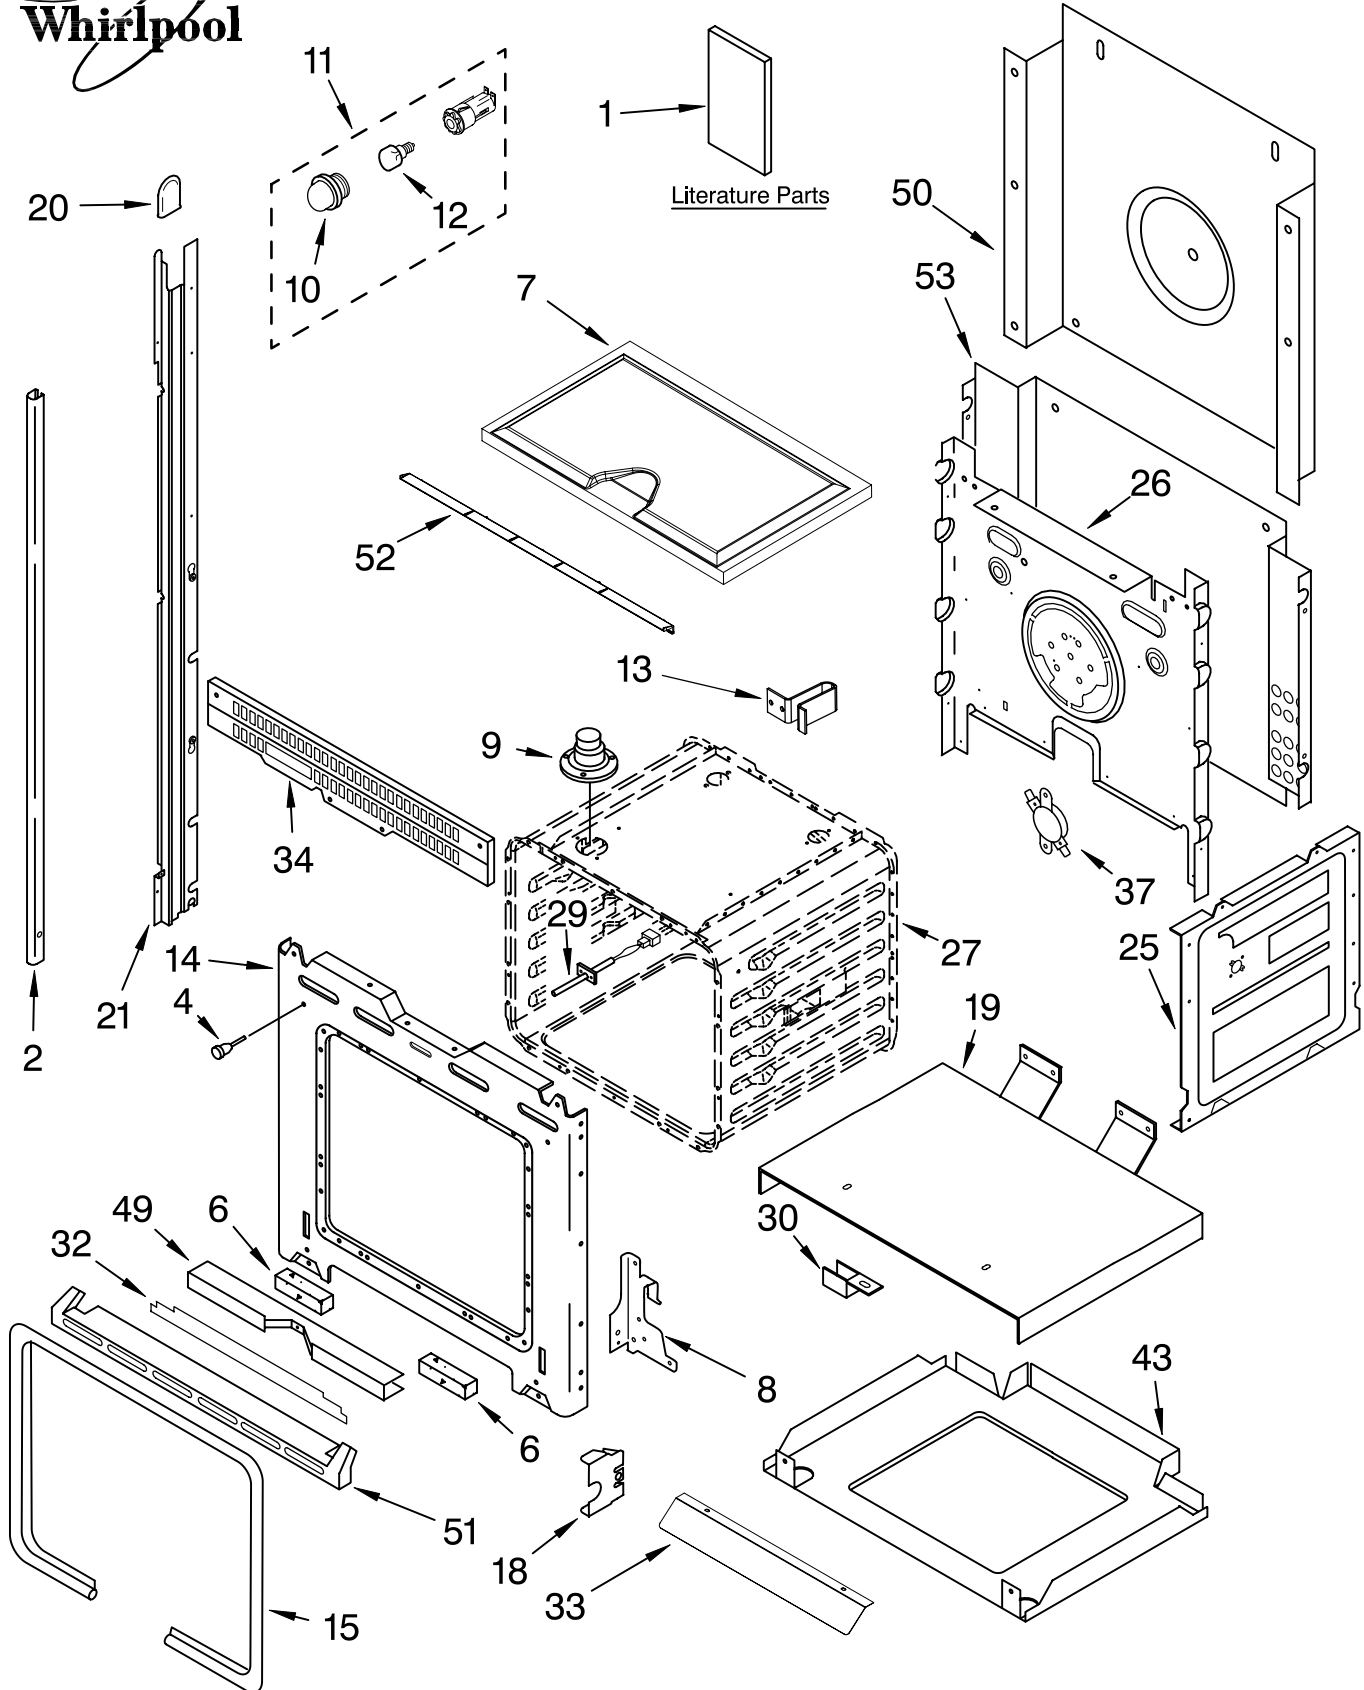

OVEN PARTS

For Models: GMC275PRB00, GMC275PRQ00, GMC275PRT00, GMC275PRS00
(Black) (White) (Biscuit) (S.Steel)

27" BUILT-IN ELECTRIC
COMBO
SENSOR/SC
(GOLD LINE)

FOR ORDERING INFORMATION REFER TO PARTS PRICE LIST