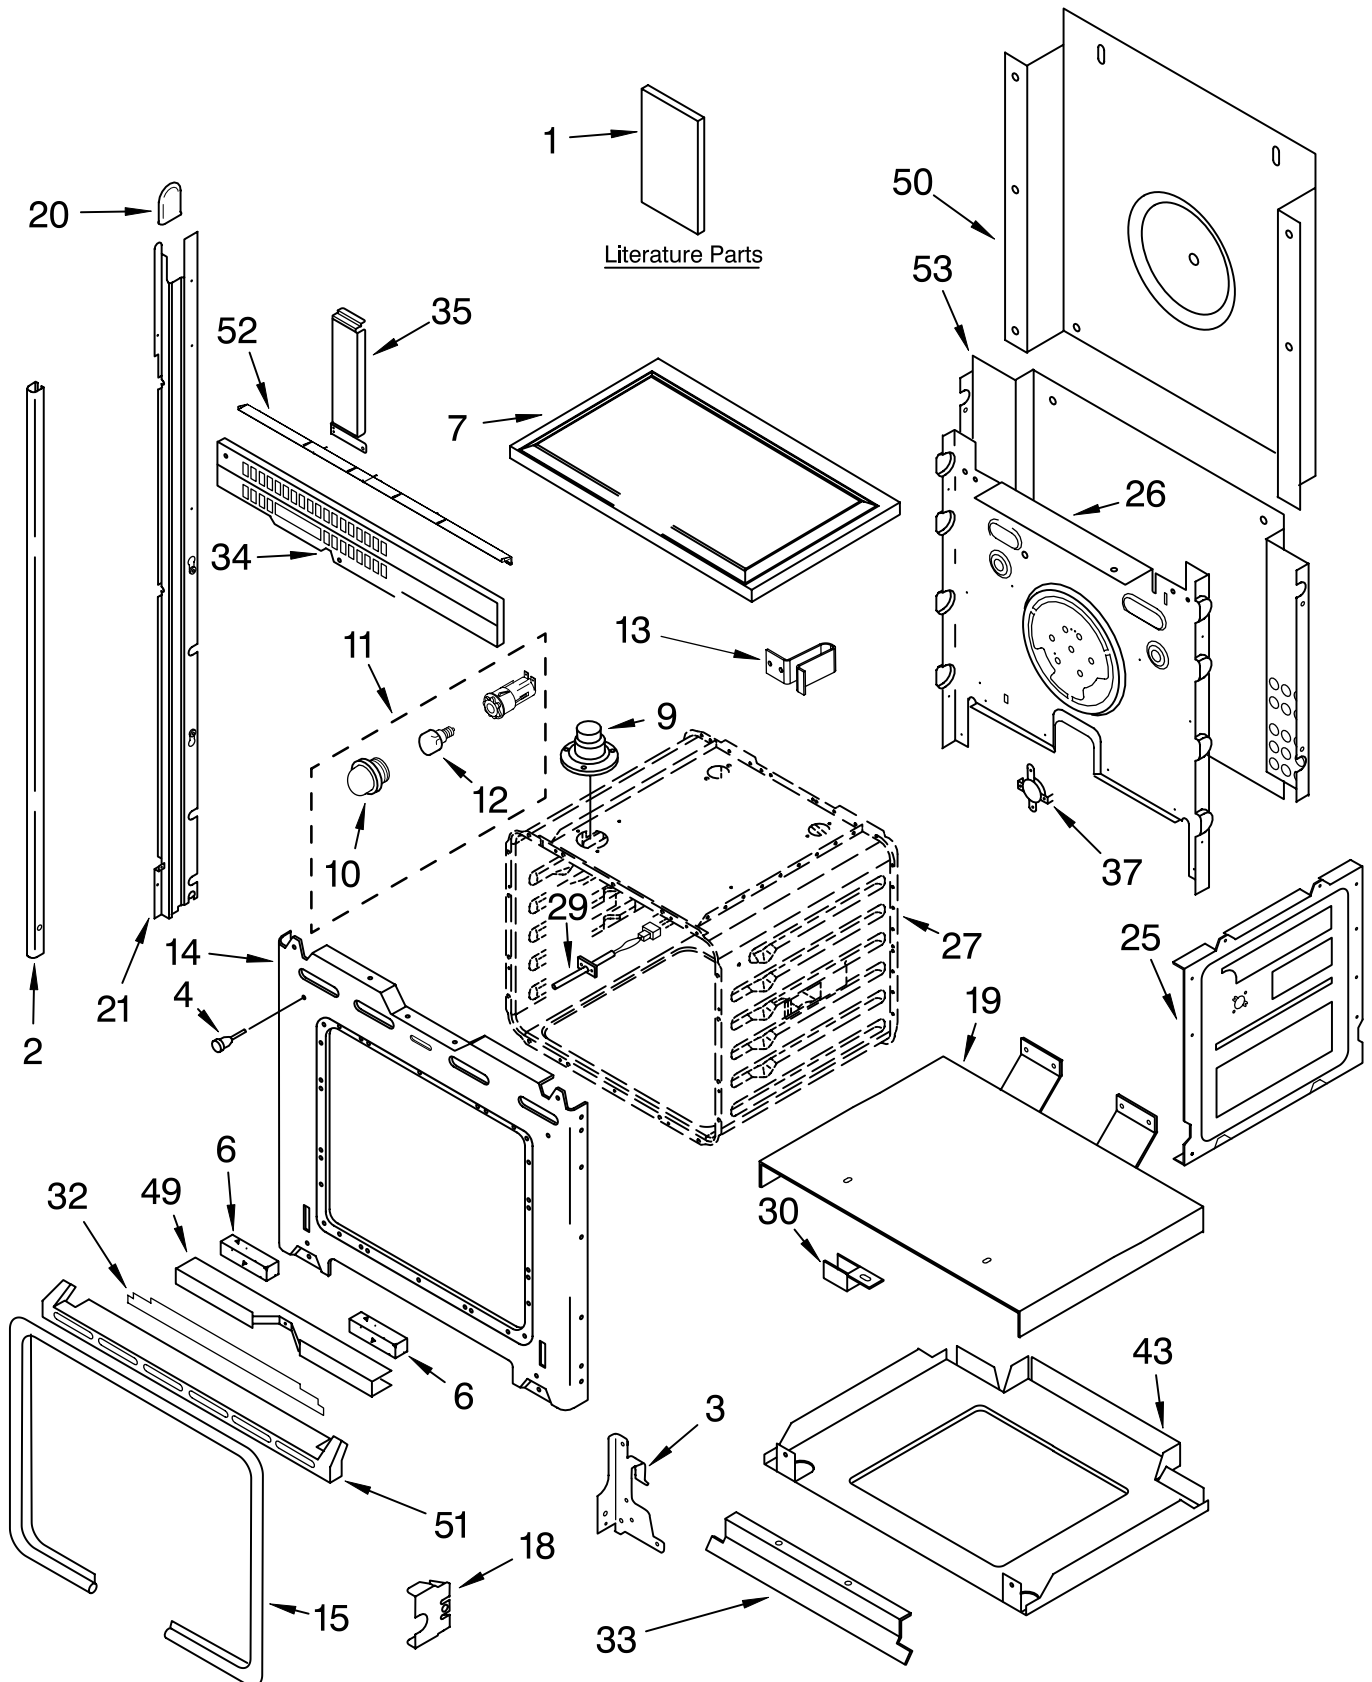

OVEN PARTS

For Models: GMC305PRB00, GMC305PRQ00, GMC305PRT00, GMC305PRS00
(Black) (White) (Biscuit) (S.Steel)

30" BUILT-IN ELECTRIC
COMBO
SENSOR/SC
(GOLD LINE)

FOR ORDERING INFORMATION REFER TO PARTS PRICE LIST