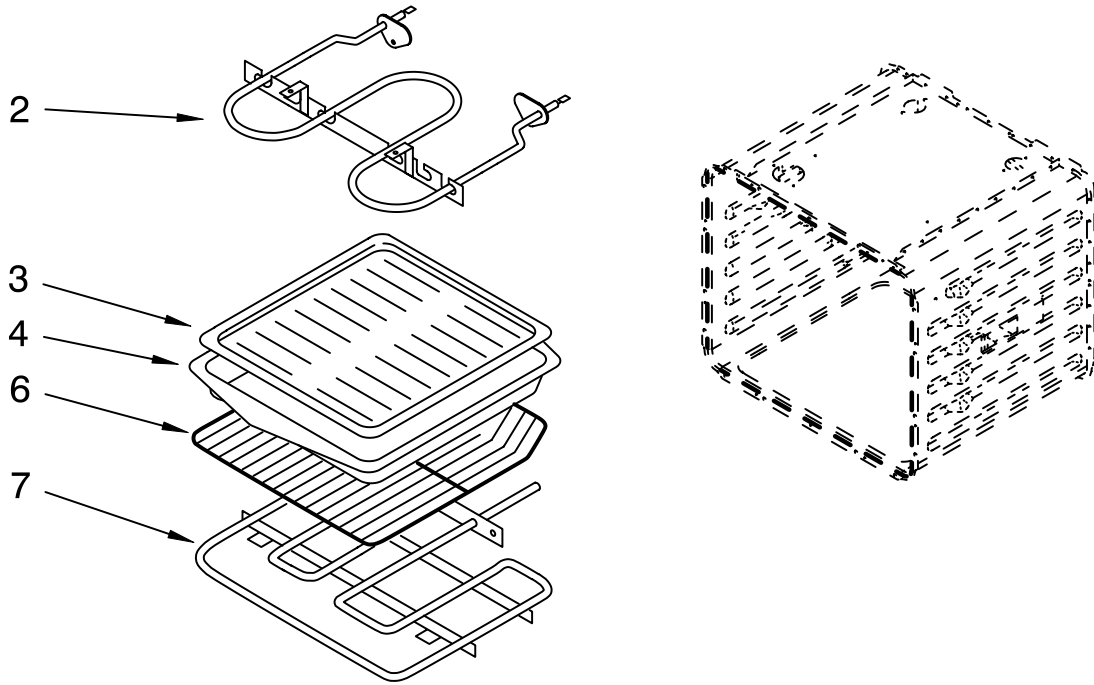

INTERNAL OVEN PARTS

For Models: GMC305PRB00, GMC305PRQ00, GMC305PRT00, GMC305PRS00
(Black) (White) (Biscuit) (S.Steel)

Illus. No.	Part No.	DESCRIPTION
2	4456103	Element, Broil
	4449154	Screw
3	4457277	Grill, Broiler
4	4457276	Pan, Broiler
6	4448717	Rack, Oven
	9759322	Pad, Rack
7	4452153	Element, Bake

FOR ORDERING INFORMATION REFER TO PARTS PRICE LIST