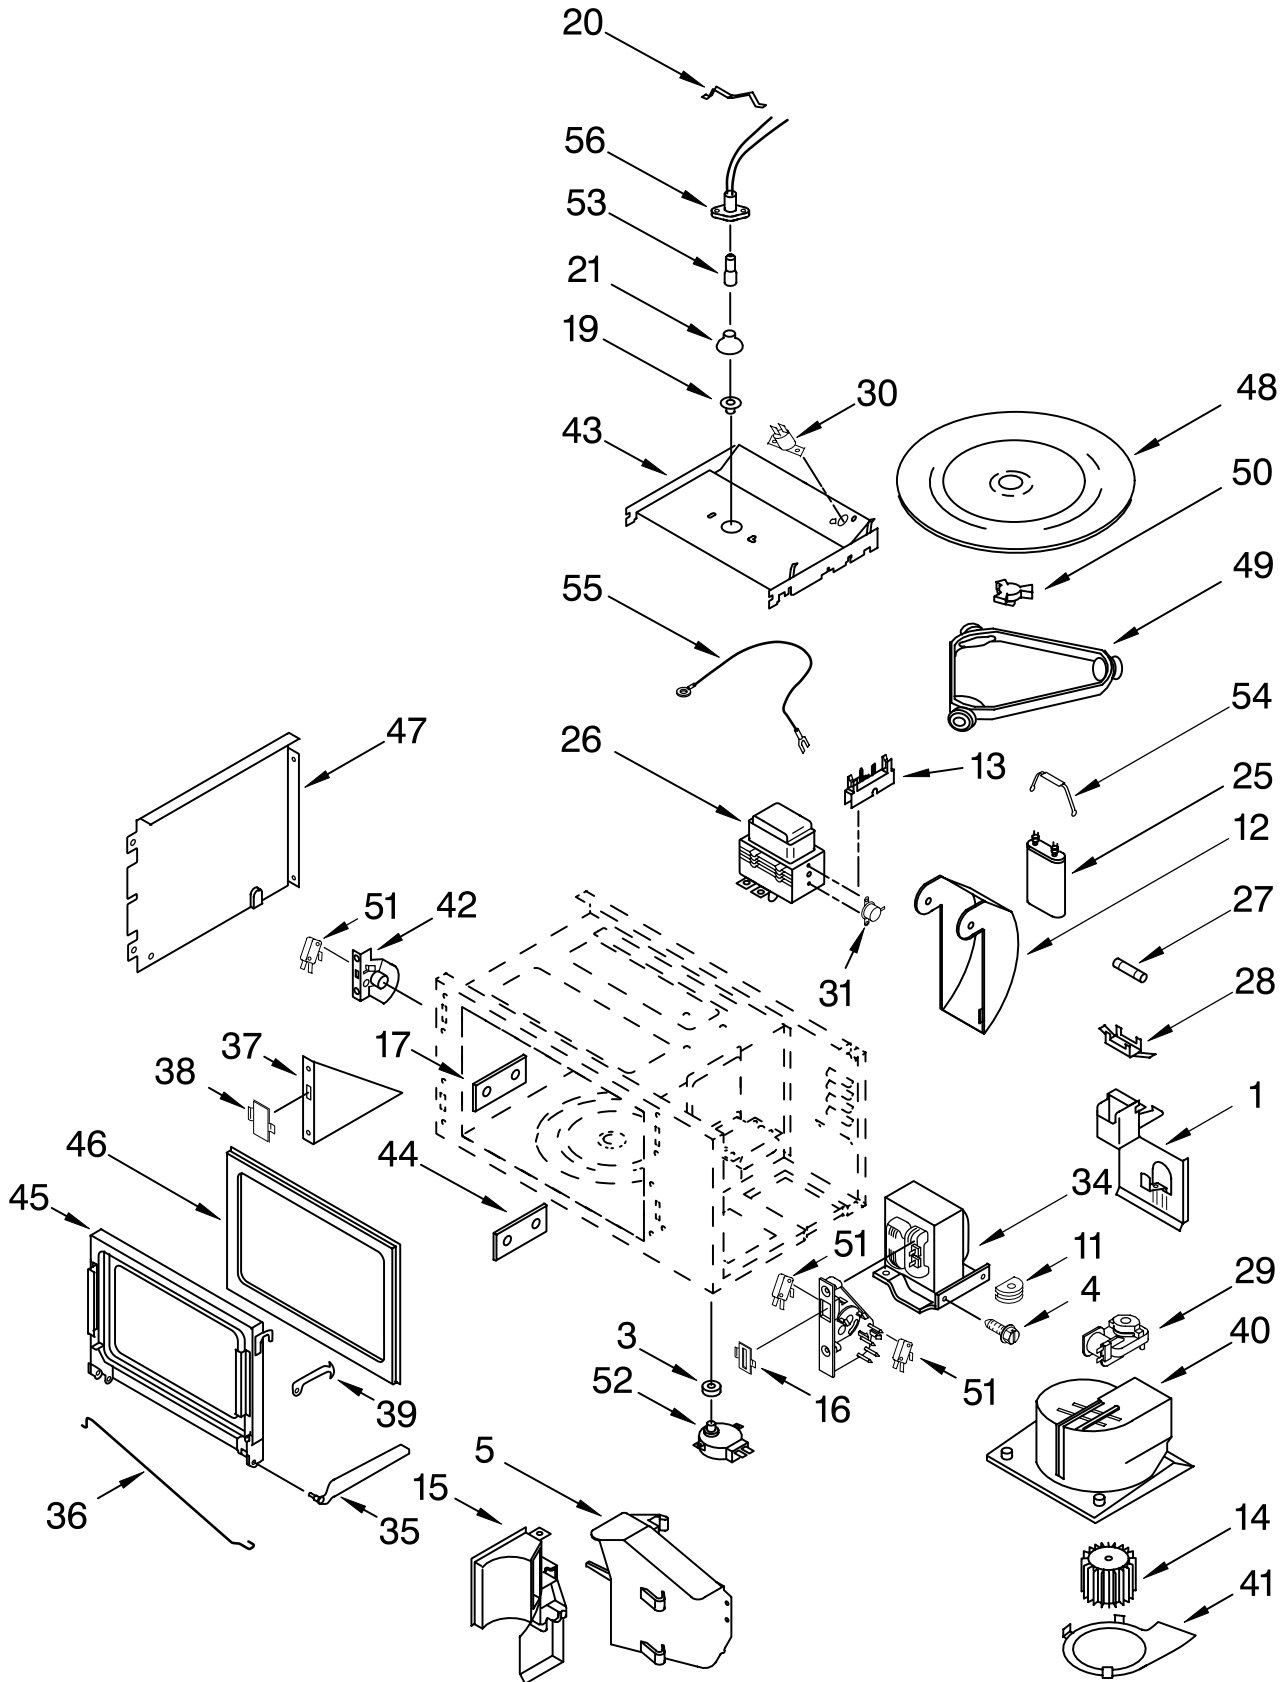

CABINET AND STIRRER PARTS

For Models: GMC305PRB00, GMC305PRQ00, GMC305PRT00, GMC305PRS00
(Black) (White) (Biscuit) (S.Steel)

FOR ORDERING INFORMATION REFER TO PARTS PRICE LIST

CABINET AND STIRRER PARTS

For Models: GMC305PRB00, GMC305PRQ00, GMC305PRT00, GMC305PRS00

(Black)

(White)

(Biscuit)

(S.Steel)

Illus. No.	Part No.	DESCRIPTION	Illus. No.	Part No.	DESCRIPTION	Illus. No.	Part No.	DESCRIPTION
1	4375299	Bracket, Capacitor	27	4375321	Fuse	42		Switch Holder
3	4375037	Rubber Ring	28	4375231	Block, Fuse		4375335	Left
4	4375038	Screw	29	4375278	Motor, Blower		4375336	Right
5	4375314	Air Duct, Magnetron	30	4375279	Thermostat	43	4375337	Isolation Plate
11	4375315	Damper	31	4375079	Thermostat	44	4375338	Cover Plate
12	4375260	Duct, Inlet	34	4375286	Transformer	45	4375339	Door Plate
13	4375316	Insulation, Switch	35		Hinge, Door	46	4375340	Inner Frame
14	4375322	Fan Wheel		4375323	Left	47		Side Plate
15	4375317	Duct, Air		4375324	Right		4375341	Left
16	4375264	Block, Side	36	4451009	Torison Spring		4375342	Right
17	4375248	Cover Plate, Upper	37		Bracket, Hinge	48	4455915	Turntable
19	4375318	Lens, Lamp		4375327	Left	49	4375344	Ring Assembly
20	4375319	Spring		4375328	Right	50	4375345	Shaft
21	4375320	Reflector	38	4375329	Inlet	51	4375346	Switch
25	4375020	Capacitor	39	4375330	Door Strap	52	4375347	Motor, Turntable
26	4375072	Magnetron	40	4375333	Fan Cap	53	4375348	Lamp
			41	4375334	Fan Cap Bottom	54	4375349	Rectifier
						55	4375350	Cable
						56	4375351	Lamp Holder

IMPORTANT PRODUCT SAFETY INFORMATION

ADVISE CONSUMERS OF AN ELECTROCUTION HAZARD WITH DO – IT – YOURSELF REPAIRS OF MICROWAVE OVENS.

The U.S. Consumer Product Safety Commission warns against do – it – yourself repairs of microwave ovens. Microwave ovens use high voltage which makes it particularly hazardous for consumers to remove the cover and touch electrical parts.

STRONGLY RECOMMEND THAT CONSUMERS HAVE PROFESSIONALS REPAIR MICROWAVE OVENS.

FOR ORDERING INFORMATION REFER TO PARTS PRICE LIST