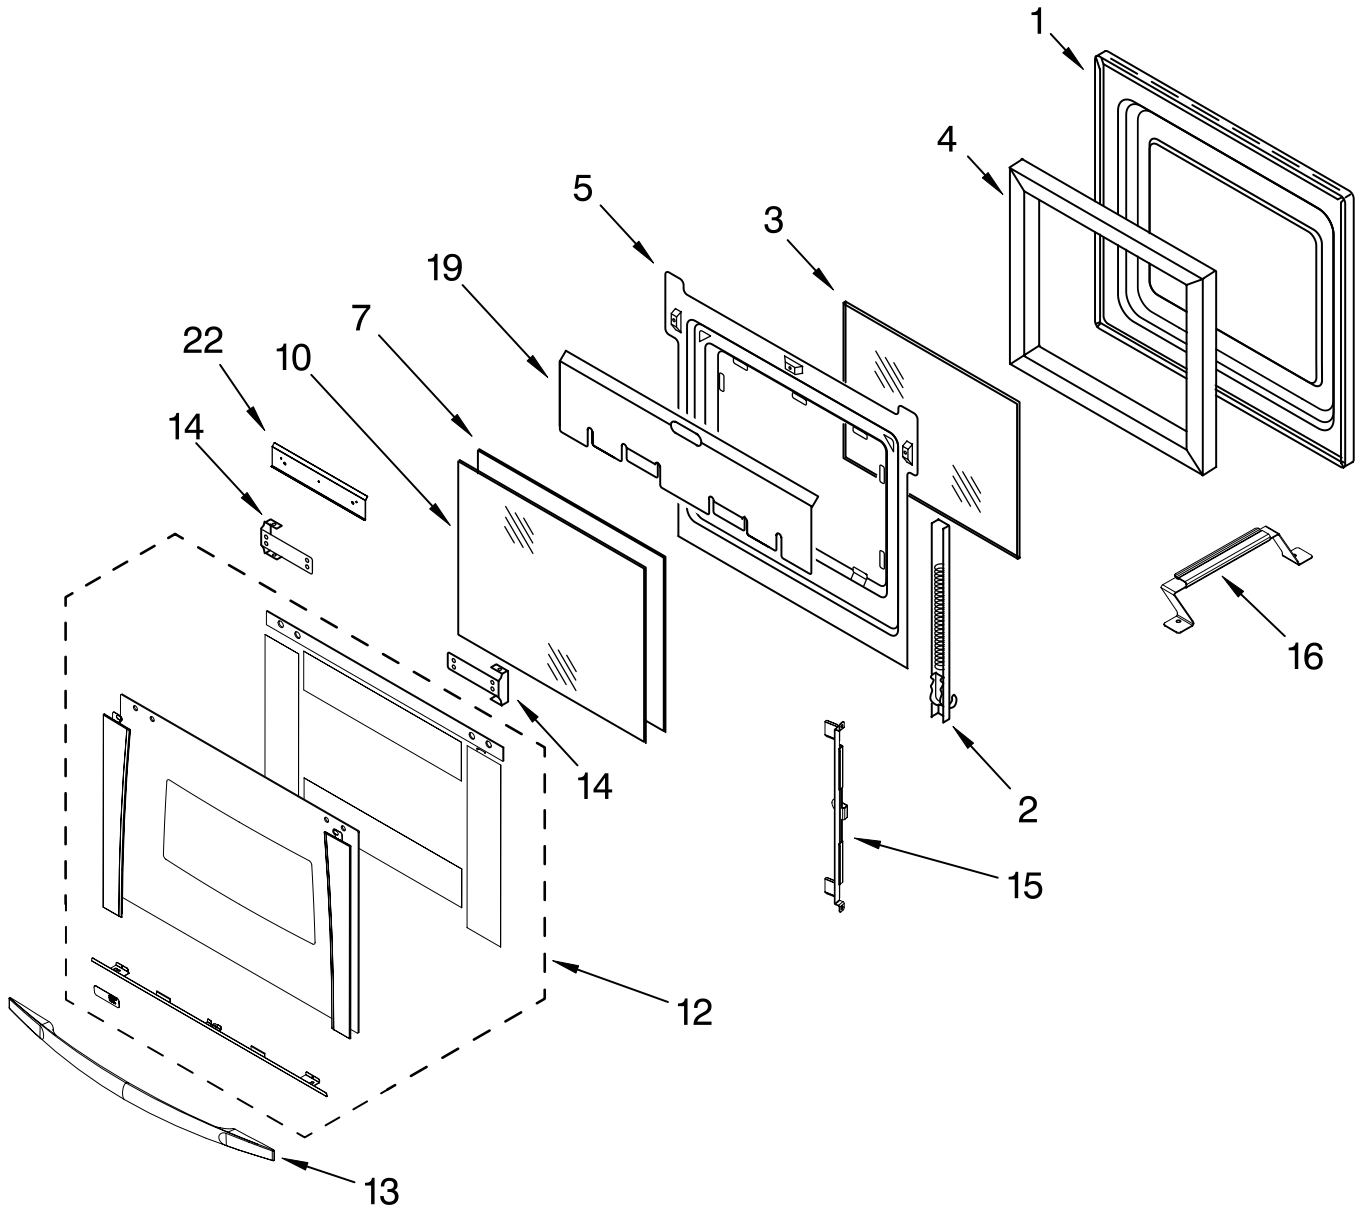

FOR ORDERING INFORMATION REFER TO PARTS PRICE LIST

CONTROL PANEL PARTS

For Models: GMC305PRB00, GMC305PRQ00, GMC305PRT00, GMC305PRS00
 (Black) (White) (Biscuit) (S.Steel)

Illus. No.	Part No.	DESCRIPTION
1	8303819	Assy, Control
2		Assy, Switch
	8303183	Black & Steel Mdl
	8303225	White Model
	8303231	Biscuit Model
3	8302990	Backer, Control
	8281179	Screw
4	8301848	Board, Mtrzd Latch
5		Control Panel
	8302848	Black & Steel Mdl
	8302849	White Model
	8302850	Biscuit
	4449745	Screw
6	4451592	Filter
7	4451632	Bracket, Filter
8	8302877	Trim-Panel (Use on S.Steel model only)

FOR ORDERING INFORMATION REFER TO PARTS PRICE LIST

OVEN DOOR PARTS

For Models: GMC305PRB00, GMC305PRQ00, GMC305PRT00, GMC305PRS00
 (Black) (White) (Biscuit) (S.Steel)

Illus. No.	Part No.	DESCRIPTION	Illus. No.	Part No.	DESCRIPTION	Illus. No.	Part No.	DESCRIPTION
1	8303700	Door Liner	7	9759225	Glass, Inner	14	8303167	Bracket, Handle
2	8300577	Hinge, Door	10	9759228	Glass, Inner		4451040	Screw
	8300578	Right Hand	12		Door Glass	15	9759229	Bracket(2nd Glass)
	8300573	Left Hand		8303301	Black Model	16	9759230	Bracket(3rd Glass)
	8300574	Right Hand		8303307	White Model	19	4457103	Shield, Heat
	8300574	Left Hand		8303289	Black Stainless		4449809	Screw
	4449743	Screw		8303311	Biscuit	22	4457114	Shield, Heat (Btm)
3	4449259	Glass, Inner	13		Door Handle			
4	4451722	Insulation, Door And Bottom Door		8302813	Black			
5	4457132	Retainer, Glass		8302814	White			
	4449809	Screw		8302815	Biscuit			
				8303164	S.Steel			