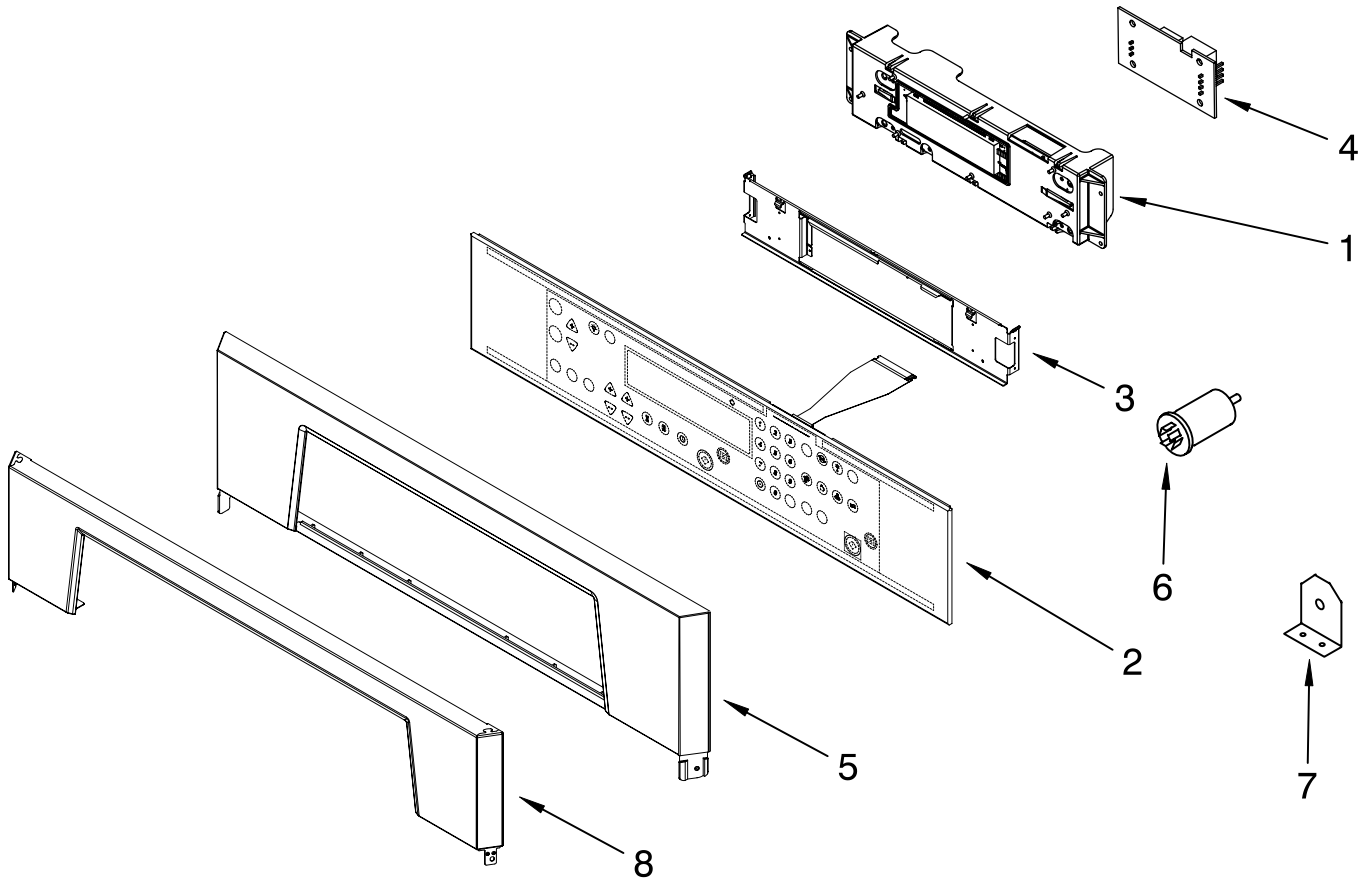

CONTROL PANEL PARTS

For Models: GMC305PRB00, GMC305PRQ00, GMC305PRT00, GMC305PRS00
(Black) (White) (Biscuit) (S.Steel)

Illus. No.	Part No.	DESCRIPTION
1	8303819	Assy, Control
2		Assy, Switch
	8303183	Black & Steel Mdl
	8303225	White Model
	8303231	Biscuit Model
3	8302990	Backer, Control
	8281179	Screw
4	8301848	Board, Mtrzd Latch
5		Control Panel
	8302848	Black & Steel Mdl
	8302849	White Model
	8302850	Biscuit
	4449745	Screw
6	4451592	Filter
7	4451632	Bracket, Filter
8	8302877	Trim-Panel (Use on S.Steel model only)

FOR ORDERING INFORMATION REFER TO PARTS PRICE LIST