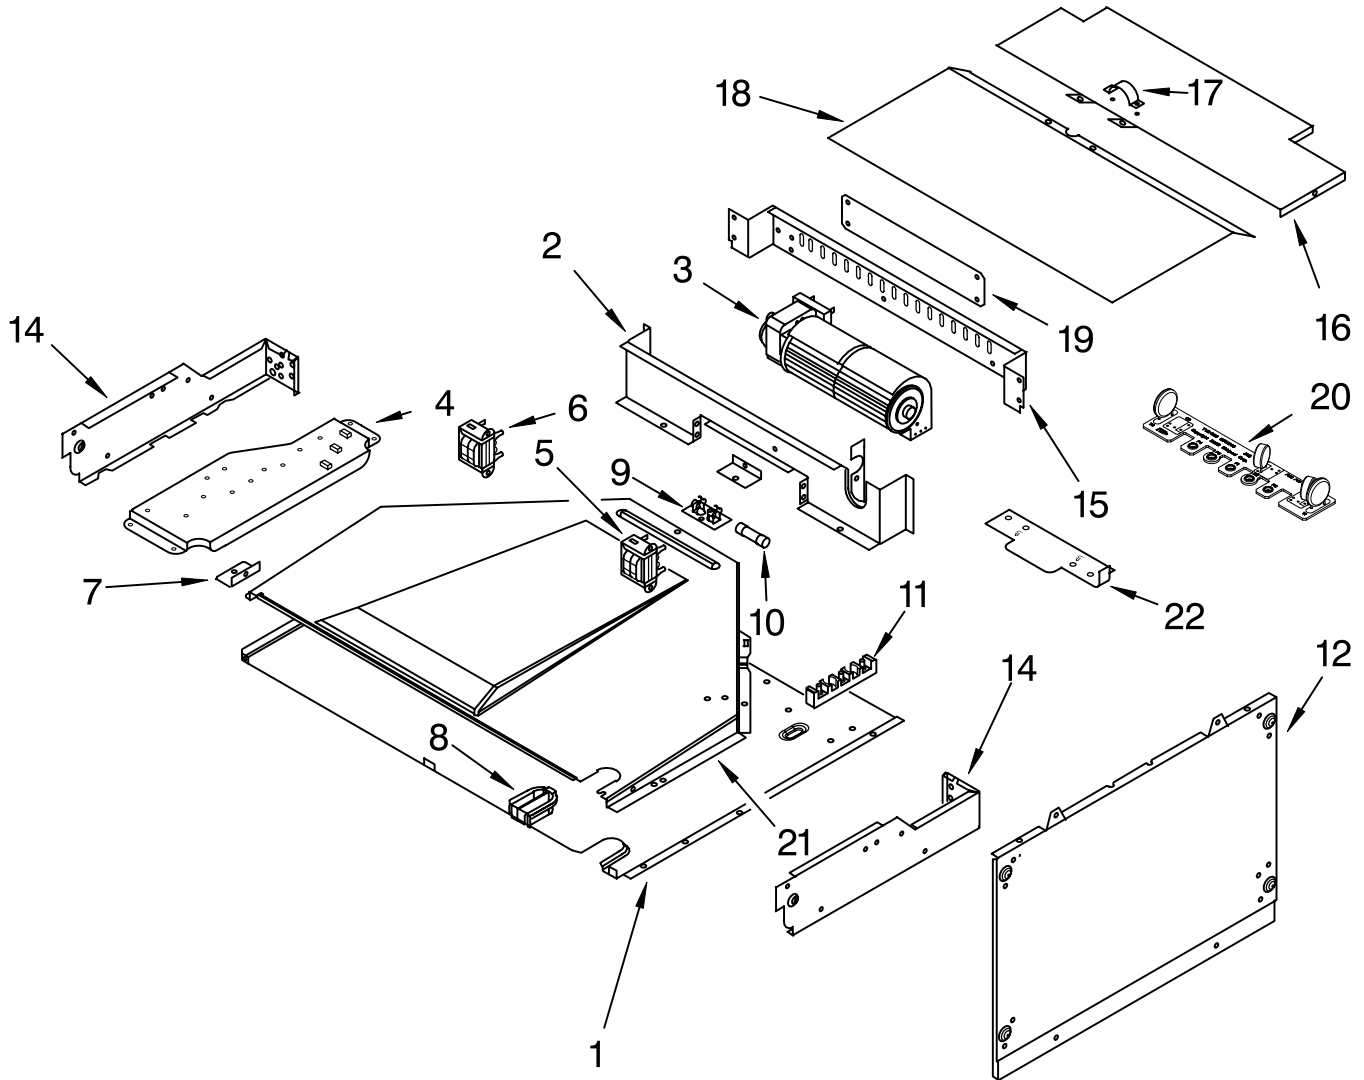

TOP VENTING PARTS

For Models: GMC305PRB00, GMC305PRQ00, GMC305PRT00, GMC305PRS00
(Black) (White) (Biscuit) (S.Steel)

Illus. No.	Part No.	DESCRIPTION	Illus. No.	Part No.	DESCRIPTION	Illus. No.	Part No.	DESCRIPTION
1	4450378	Cover, Top	8	4449964	Grommet	15	4452244	Back, Control
	4450118	Nut		4449809	Screw		4449809	Screw
	4449809	Screw		112432	Nut	16	4450551	Cover, Top Rear
2	4448935	Baffle, Blower	9	4454949	Holder, Fuse		4449809	Screw
3	4450920	Blower		4449154	Screw	17	4448664	Clamp
	1180485	Screw	10	4454976	Fuse		4449809	Screw
4	4451789	Plate, Mounting	11	4449868	Block, Terminal	18	4452367	Cover, Top Front
5	6610122	Transformer, (Lights)		3400080	Screw		4449809	Screw
	4449809	Screw	12	4452559	Side, Combo	19	4452247	Plate, Cover
6	8300642	Transformer, Control		4449809	Screw		4449809	Screw
7	4450027	Bracket, Duct	14	4452260	Spacer, Foam	20	8302143	Suppressor
	4449809	Screw		4451597	Right	21	4451634	Duct, Exhaust
				4451598	Left	22	4455191	Plate, Service
				4449809	Screw			

FOR ORDERING INFORMATION REFER TO PARTS PRICE LIST