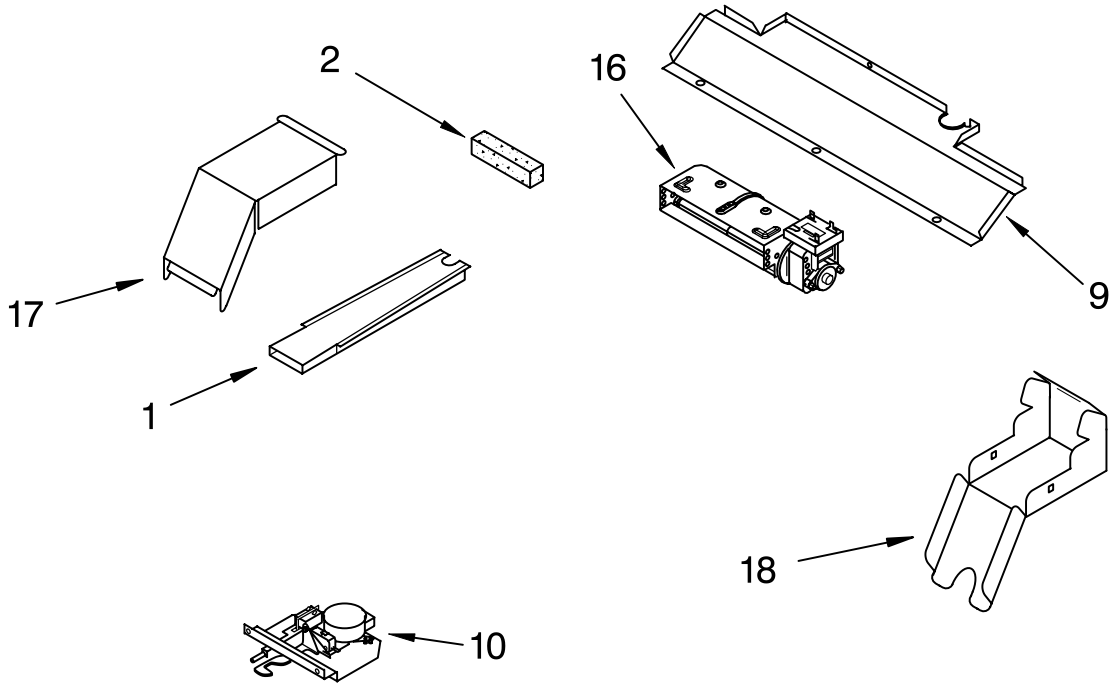

LATCH PARTS

For Models: GMC305PRB00, GMC305PRQ00, GMC305PRT00, GMC305PRS00
(Black) (White) (Biscuit) (S.Steel)

Illus. No.	Part No.	DESCRIPTION
1	4451759	Vent, Exhaust
	4449040	Screw
2	4451758	Seal, Foam
9	4450408	Baffle, Rear
	4449154	Screw
10	9759525	Latch, Motorized
16	4452003	Blower
17	4455178	Vent, Top
18	4455177	Vent, Bottom

FOR ORDERING INFORMATION REFER TO PARTS PRICE LIST