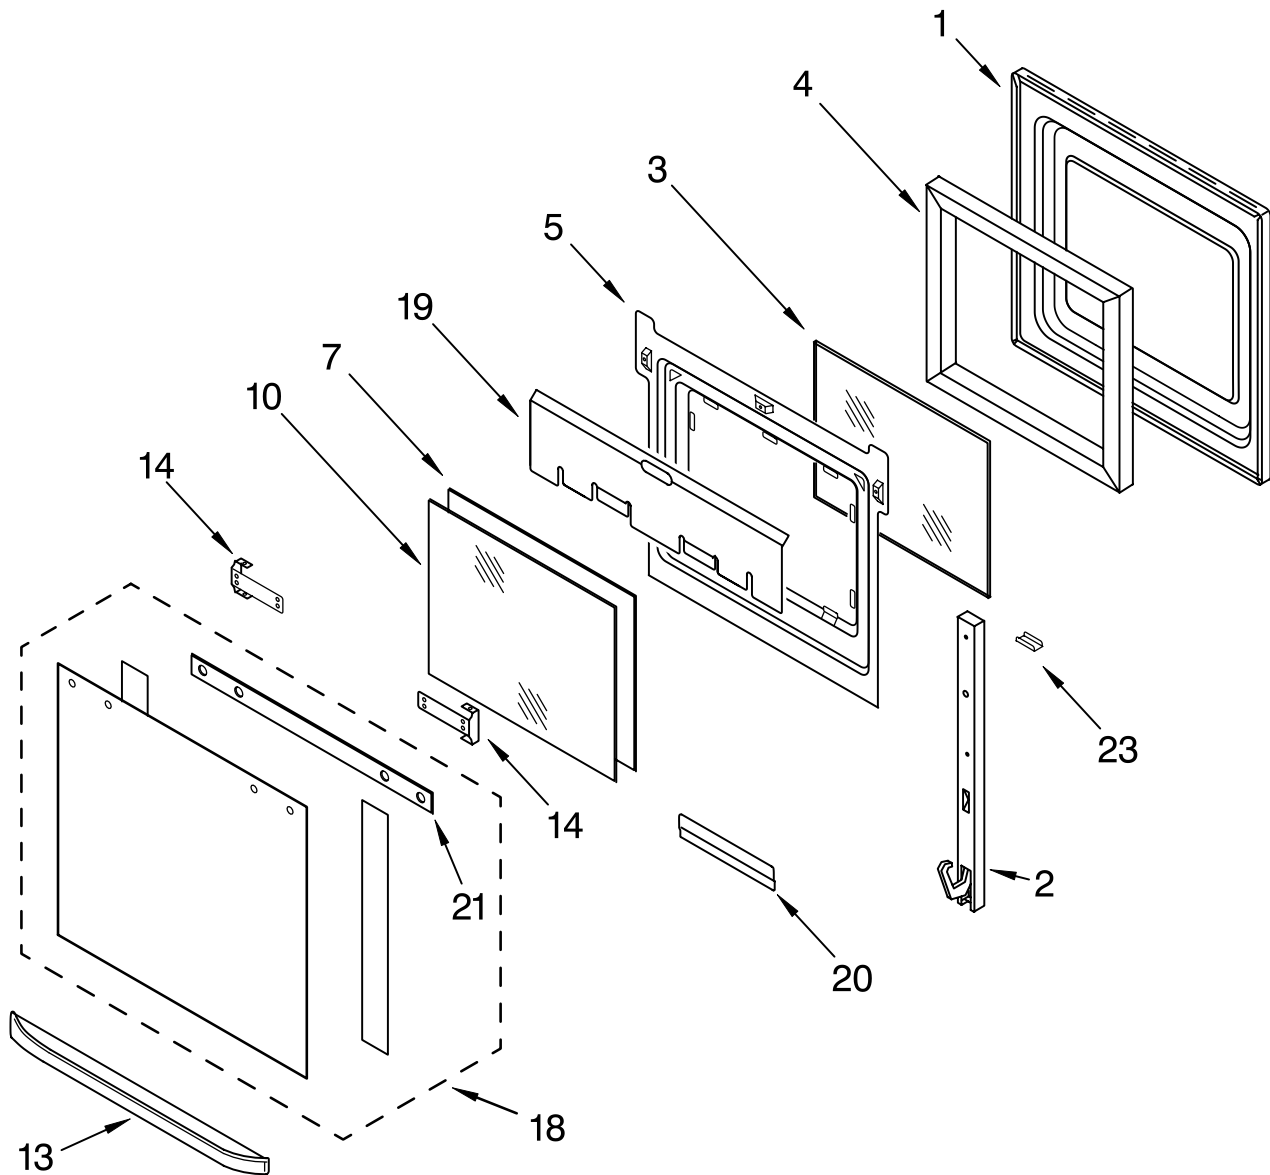

OVEN DOOR PARTS

For Models: GMC275PDB6, GMC275PDQ6, GMC275PDS6, GMC275PDT6
(Black) (White) (Black Stainless) (Biscuit)

Illus. No.	Part No.	DESCRIPTION
NOTE: The screws and nuts required to attach a part are listed immediately following that part.		
1	4455617	Door Liner
2	8300569	Right Hand Hinge, Door
	8300570	Left Hand Hinge, Door (White & Black Models)
	8300571	Right Hand Hinge, Door (Black Stainless Model)
	8300572	Left Hand Hinge, Door (Black Stainless Model)
	4449743	Screw

Illus. No.	Part No.	DESCRIPTION
3	4449253	Glass, Inner
4	4451721	Insulation, Door
5	8300777	Retainer, Glass
	4449809	Screw
7	4455256	Glass, Inner
	4449809	Screw
10	4449257	Glass, Inner
13	4448405	Door Handle Black Model
	4448406	White Model
	8300255	Biscuit Model
14	4450813	Bracket, Handle
	4451040	Screw
	3400832	Screw

Illus. No.	Part No.	DESCRIPTION
18		Assy., Door Glass
	4452062	Black Model
	4452063	White Model
	8300257	Biscuit Model
	4452478	Black Stainless Model
19	4450361	Shield, Heat
	4449809	Screw
20	4451668	Retainer, Glass
	4449809	Screw
21	8300819	Seal, Door Top
23		Retainer, Clip
	4450863	Black Model
	4450864	White & Biscuit Model
	3400832	Screw

FOR ORDERING INFORMATION REFER TO PARTS PRICE LIST