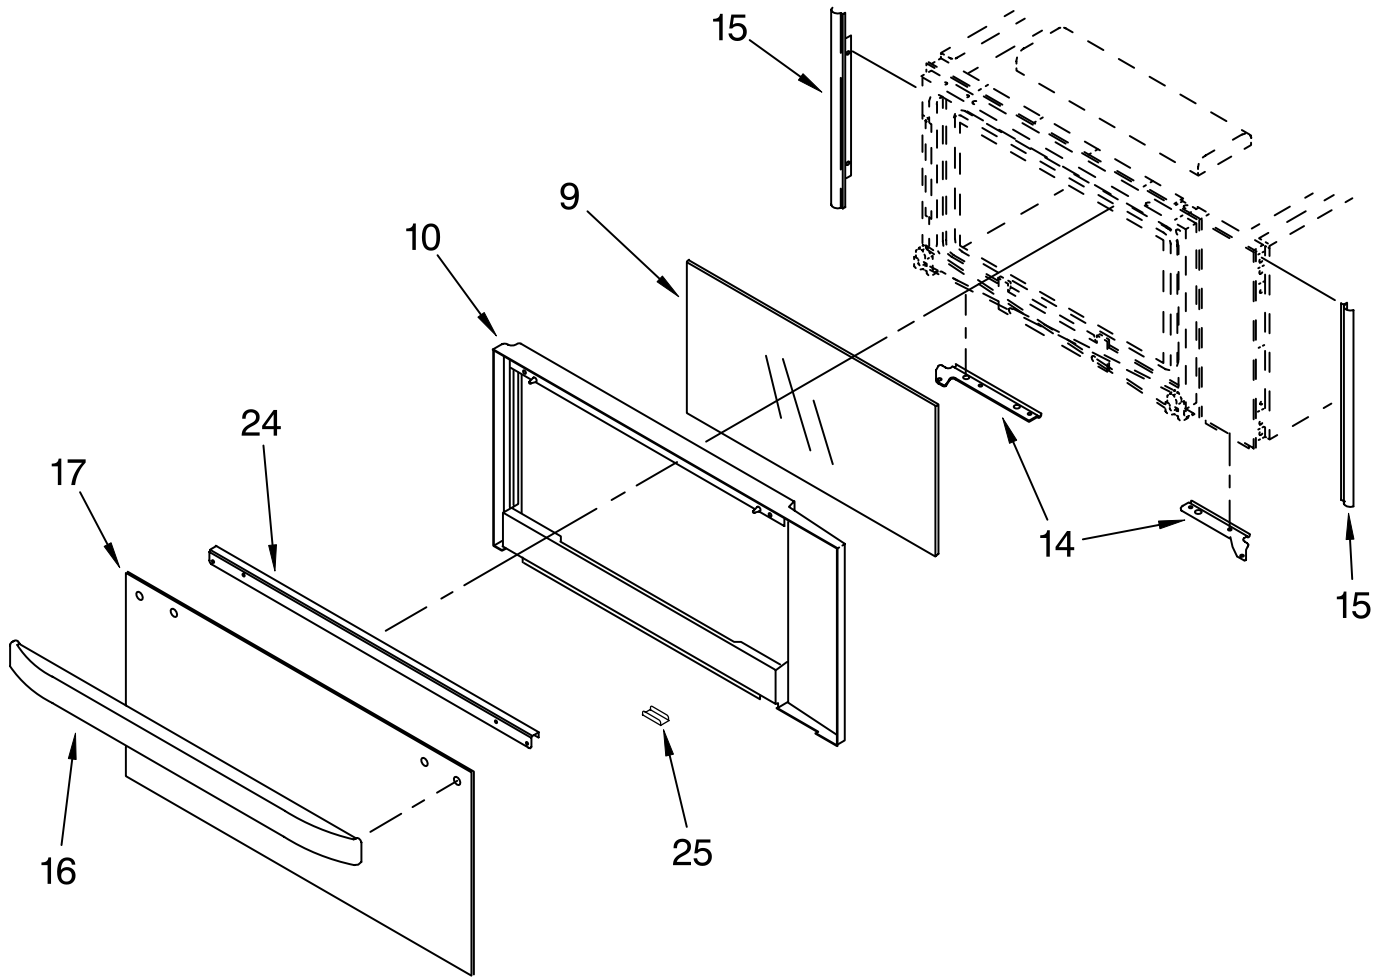

MICROWAVE DOOR PARTS

For Models: GMC275PDB6, GMC275PDQ6, GMC275PDS6, GMC275PDT6
(Black) (White) (Black Stainless) (Biscuit)

Illus. No.	Part No.	DESCRIPTION

NOTE: The screws and nuts required to attach a part are listed immediately following that part.

9	4450834	Glass, Middle
10	4450945	Frame, Door

Illus. No.	Part No.	DESCRIPTION

14	4449141	Bracket, Mounting Right Side
	4449142	Left Side
	4449809	Screw
15	4449083	Filler, Side
	4449809	Screw
16	4448405	Handle, Door Black Model
	4448406	White Model

Illus. No.	Part No.	DESCRIPTION

17	4450379	Glass, Outer Black Model
	4451219	White Model
	4452470	Black Stainless
	8300523	Biscuit Model
24	4452330	Bracket, Handle
	4451040	Screw
25	4450863	Retainer, Glass-Clip Black Model
	4450864	White Model

FOR ORDERING INFORMATION REFER TO PARTS PRICE LIST