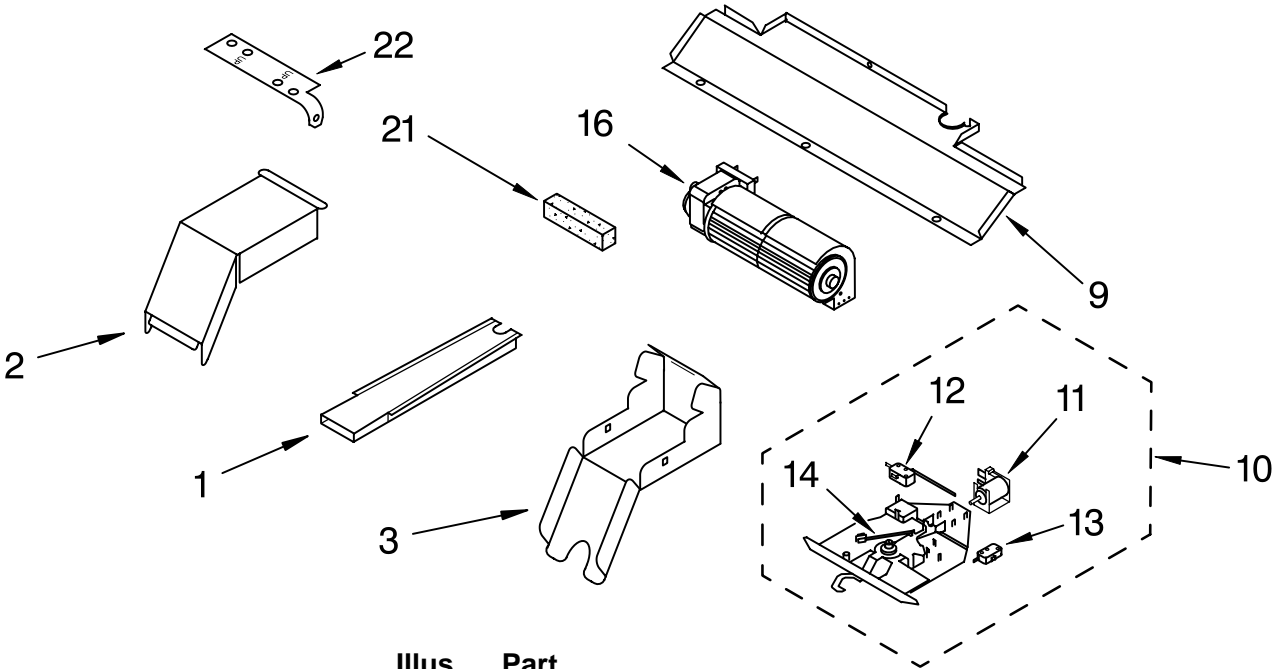

LATCH PARTS

For Models: GMC275PDB6, GMC275PDQ6, GMC275PDS6, GMC275PDT6
(Black) (White) (Black Stainless) (Biscuit)

Illus. Part
No. No. DESCRIPTION

NOTE: The screws and nuts required to attach a part are listed immediately following that part.

1	4451759	Vent, Exhaust
	4449040	Screw
2	4455178	Elbow Vent-Top
3	4455177	Elbow Vent-Bottom
9	4450407	Baffle, Rear
	4449809	Screw
10	4451896	Latch Assy.
11	4452224	Solenoid
12	4452312	Micro Switch N.C.
13	4451426	Micro Switch
14	4451537	Spring, Leaf
	4449154	Screw
16	6610168	Blower
21	4451758	Seal, Foam
22	4455191	Plate, Blower

IMPORTANT PRODUCT SAFETY INFORMATION

ADVISE CONSUMERS OF AN ELECTROCUTION HAZARD WITH DO-IT-YOURSELF REPAIRS OF MICROWAVE OVENS.

The U.S. Consumer Product Safety Commission warns against do-it-yourself repairs of microwave ovens. Microwave ovens use high voltage which makes it particularly hazardous for consumers to remove the cover and touch electrical parts.

STRONGLY RECOMMEND THAT CONSUMERS HAVE PROFESSIONALS REPAIR MICROWAVE OVENS.

FOR ORDERING INFORMATION REFER TO PARTS PRICE LIST