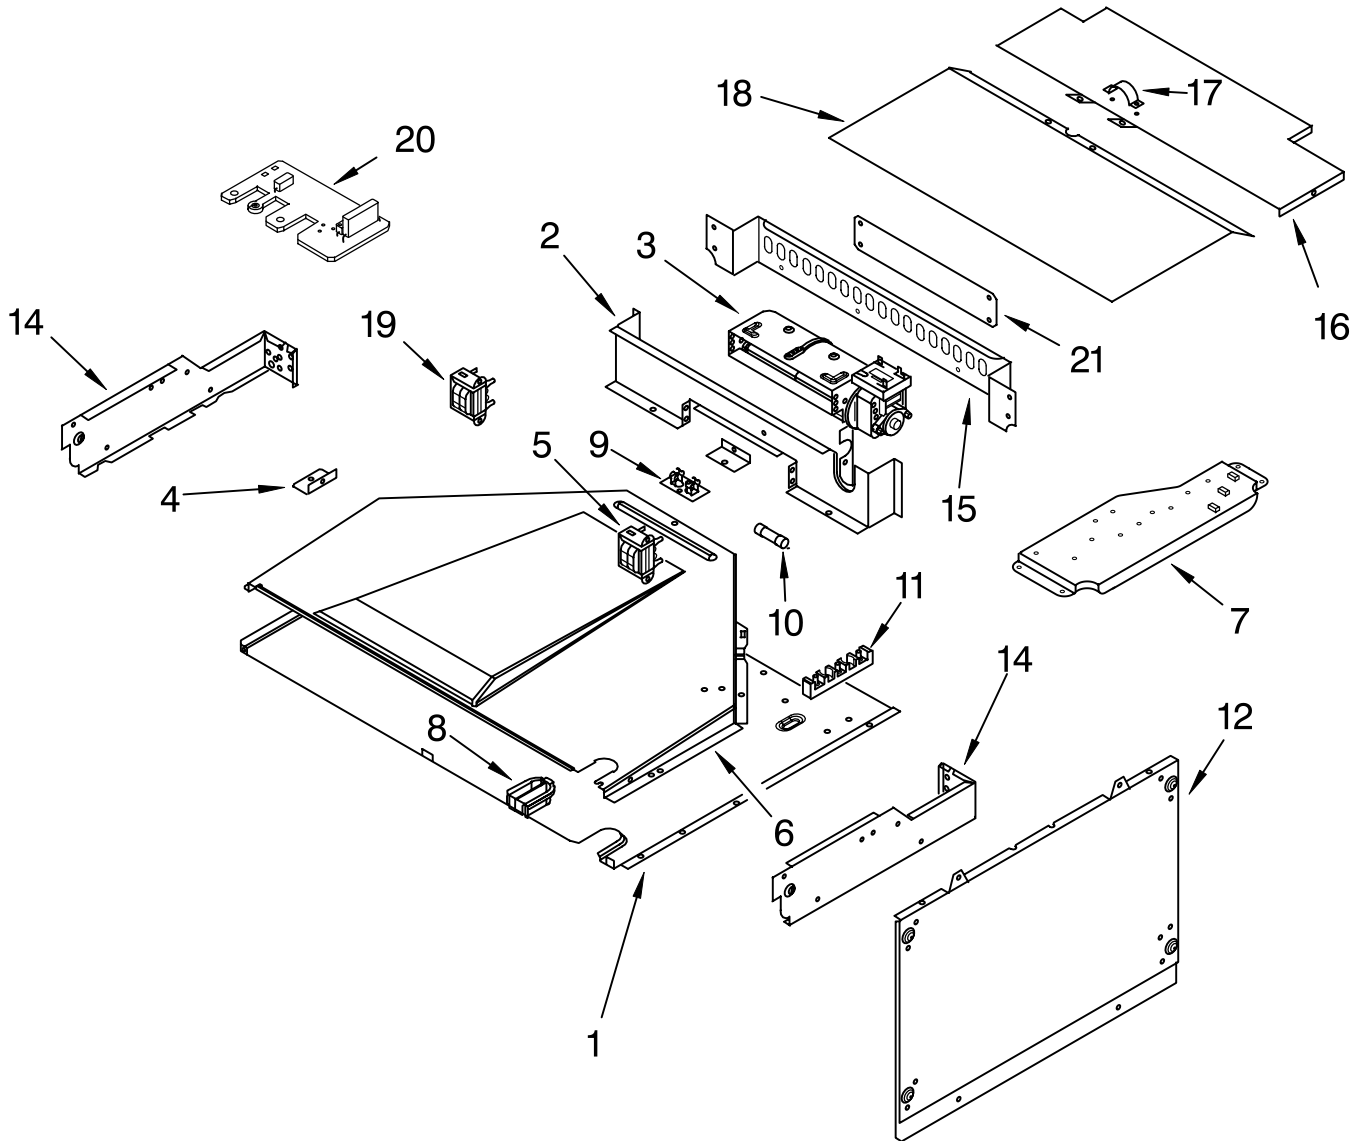

TOP VENTING PARTS

For Models: GMC275PDB6, GMC275PDQ6, GMC275PDS6, GMC275PDT6
(Black) (White) (Black Stainless) (Biscuit)

Illus. No.	Part No.	DESCRIPTION

NOTE: The screws and nuts required to attach a part are listed immediately following that part.

1	4450377	Cover, Top
	4450118	Nut
	4449809	Screw
2	4448935	Baffle, Blower
3	4450920	Blower
	1180485	Screw
4	4450027	Bracket, Duct
5	6610122	Transformer, (Lights)
	4449809	Screw
6	4450366	Exhaust Duct

Illus. No.	Part No.	DESCRIPTION

7	4451789	Plate, Mounting
	4449809	Screw
8	4449964	Grommet
	4449809	Screw
	112432	Nut
9	4454949	Holder, Fuse
	4449154	Screw
10	4454976	Fuse
11	4449868	Block, Terminal
	3400080	Screw
12	4452559	Side, Combo
	4449809	Screw
	4450038	Screw

Illus. No.	Part No.	DESCRIPTION

14		Side, Control Top
	4451597	Right
	4451598	Left
	4449809	Screw
15	4452244	Back, Control
	4449809	Screw
16	4450550	Cover, Top Rear
	4449809	Screw
17	4448664	Clamp
	4449809	Screw
18	4452366	Cover, Top Front
	4449809	Screw
19	8300642	Transformer, Control
20	4451985	Suppressor
21	4452247	Plate, Cover

FOR ORDERING INFORMATION REFER TO PARTS PRICE LIST