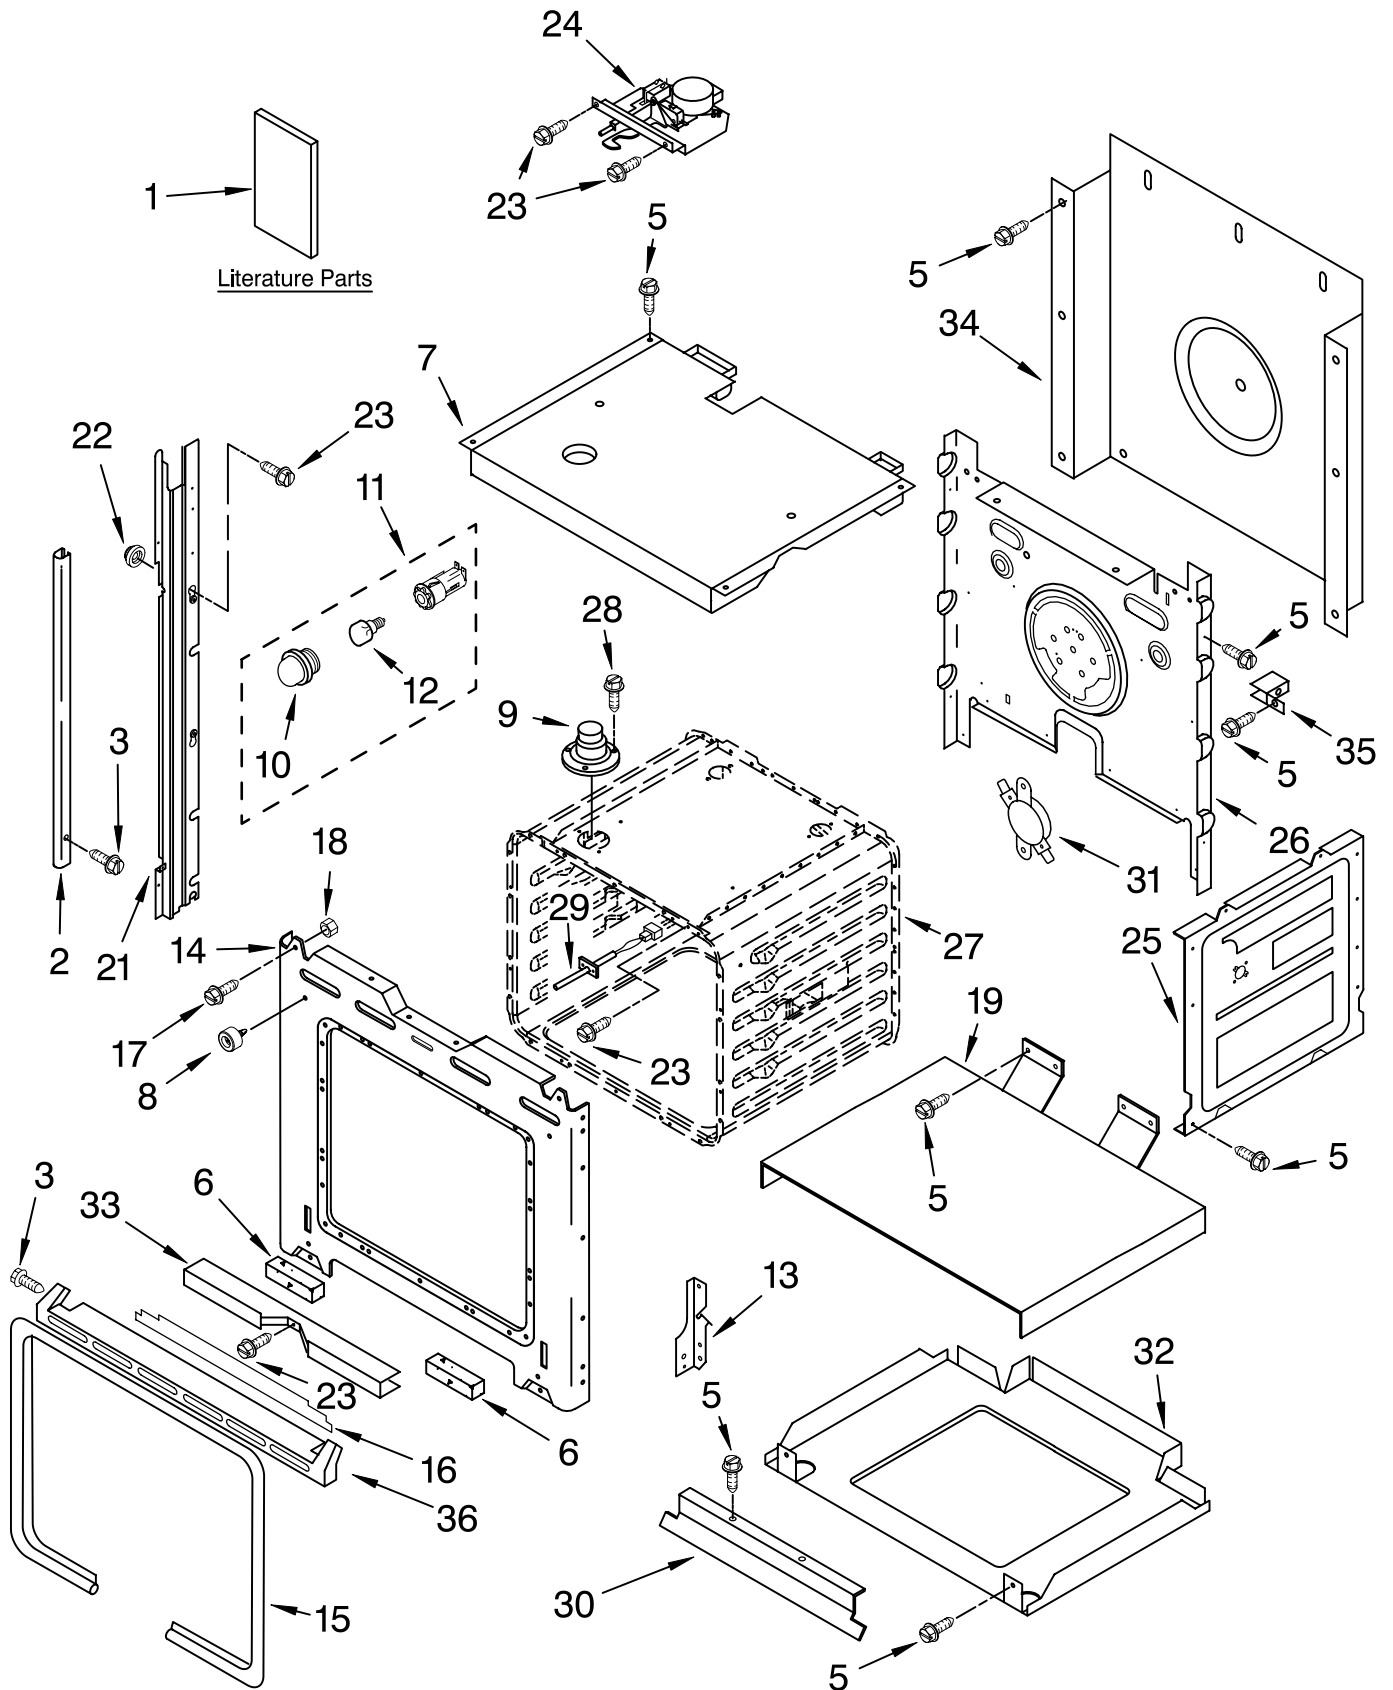

OVEN PARTS

For Models: GBS307PRS02
(Stainless)

30" BUILT-IN
ELECTRIC OVEN
SELF CLEAN CONVECTION
(GOLD LINE)

FOR ORDERING INFORMATION REFER TO PARTS PRICE LIST

OVEN PARTS

For Models:GBS307PRS02
(Stainless)

| Illus. No. | Part No. | DESCRIPTION |
|------------|-----------|---|
| 1 | | Literature Parts |
| | 8303647 | Installation Instructions Owners Manual |
| | 8304075 | English |
| | 8304076 | French |
| | 8301758 | Tech Sheet |
| | | Safer Cooking Tips |
| | 3191638 | English |
| | 9759133 | French |
| | 8301928 | Installation Instructions, M/W Trim Kit |
| | | Trim, Side |
| 2 | 8303213 | Right |
| | 8303214 | Left |
| 3 | 3400832 | Screw |
| 5 | 4449809 | Screw |
| 6 | 4452490 | Spacer, Foam |
| 7 | 8303099 | Top, Chassis |
| 8 | W10105790 | Bumper, Door |

| Illus. No. | Part No. | DESCRIPTION |
|------------|-----------|----------------------------------|
| 9 | 4452158 | Tube, Vent |
| 10 | W10067870 | Lens, Light |
| 11 | W10009930 | Assembly, Oven Light |
| 12 | 4452166 | Bulb, Light |
| 13 | | Hinge Receiver |
| | 4455606 | Right |
| | 4455605 | Left |
| 14 | W10130368 | Frame, Front |
| 15 | 4455382 | Gasket, Door |
| 16 | 4452337 | Insulation, Bottom Vent |
| | | Screw |
| 17 | 4449040 | Screw |
| 18 | 4450118 | Nut |
| 19 | 4451478 | Support, Insulation |
| | | Rail, Side |
| 21 | 8303115 | Right |
| | 8303116 | Left |
| 22 | 4448444 | Grommet |
| 23 | 4449154 | Screw |
| 24 | 9760888 | Latch, Motorized |
| 25 | 4455641 | Side, Chassis |
| 26 | 4452234 | Back, Chassis |
| 27 | | Liner, Oven (Not serviceable) |

| Illus. No. | Part No. | DESCRIPTION |
|------------|----------|--------------------------|
| 28 | 3196176 | Screw |
| 29 | 4455636 | Sensor |
| 30 | 9760677 | Deflector, Bottom |
| | | Thermostat |
| 31 | 9759243 | Thermostat |
| 32 | 9759713 | Base, Chassis |
| 33 | 4448933 | Retainer, Gasket |
| 34 | 4451747 | Cover, Back |
| 35 | 4449845 | Support, Bracket |
| 36 | 8303582 | Trim, Bottom |
| | 4452152 | Bracket, Bottom Mounting |