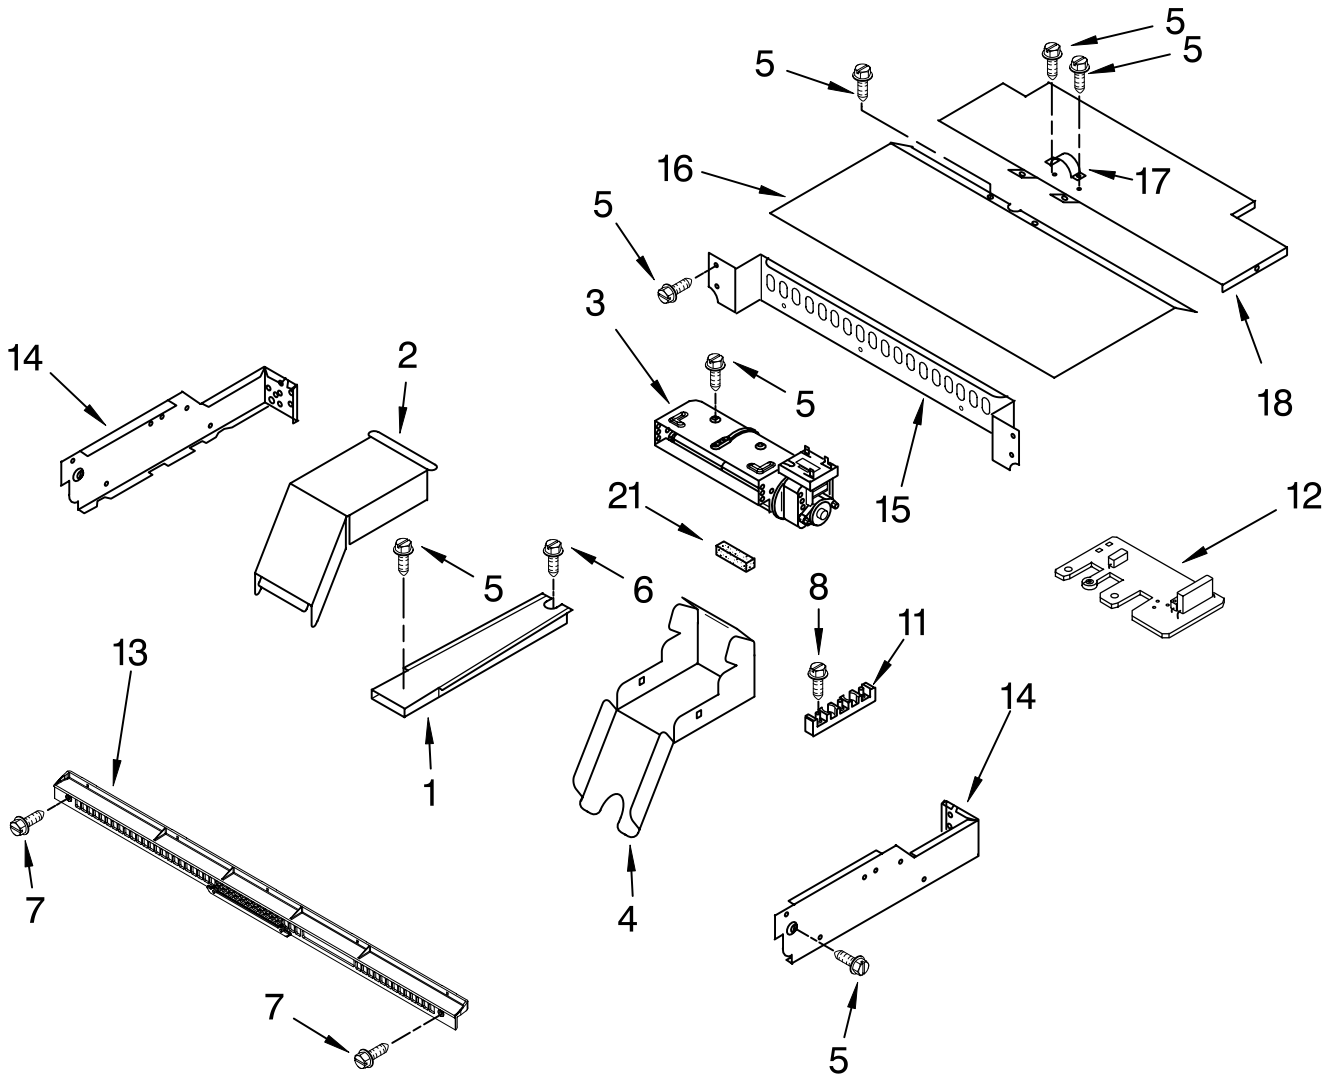

TOP VENTING PARTS

For Models:GBS307PRS02

(Stainless)

Illus. No.	Part No.	DESCRIPTION
1	4451759	Vent, Exhaust
2	4455178	Elbow, Vent Top
3	4457289	Blower 65MM
4	4455177	Elbow, Vent Bottom
5	4449809	Screw
6	4449040	Screw
7	4450038	Screw

Illus. No.	Part No.	DESCRIPTION
8	3400080	Screw
11	4449868	Block, Terminal
12	4451985	Suppressor
13	8303497	Vent, Control Panel
14		Side, Control Top
	4451597	Right
	4451598	Left

Illus. No.	Part No.	DESCRIPTION
15	9759135	Back, Control
16	4450551	Cover, Top Rear
17	4448664	Clamp
18	4452367	Cover, Top Front
21	4451758	Seal, Foam

FOR ORDERING INFORMATION REFER TO PARTS PRICE LIST