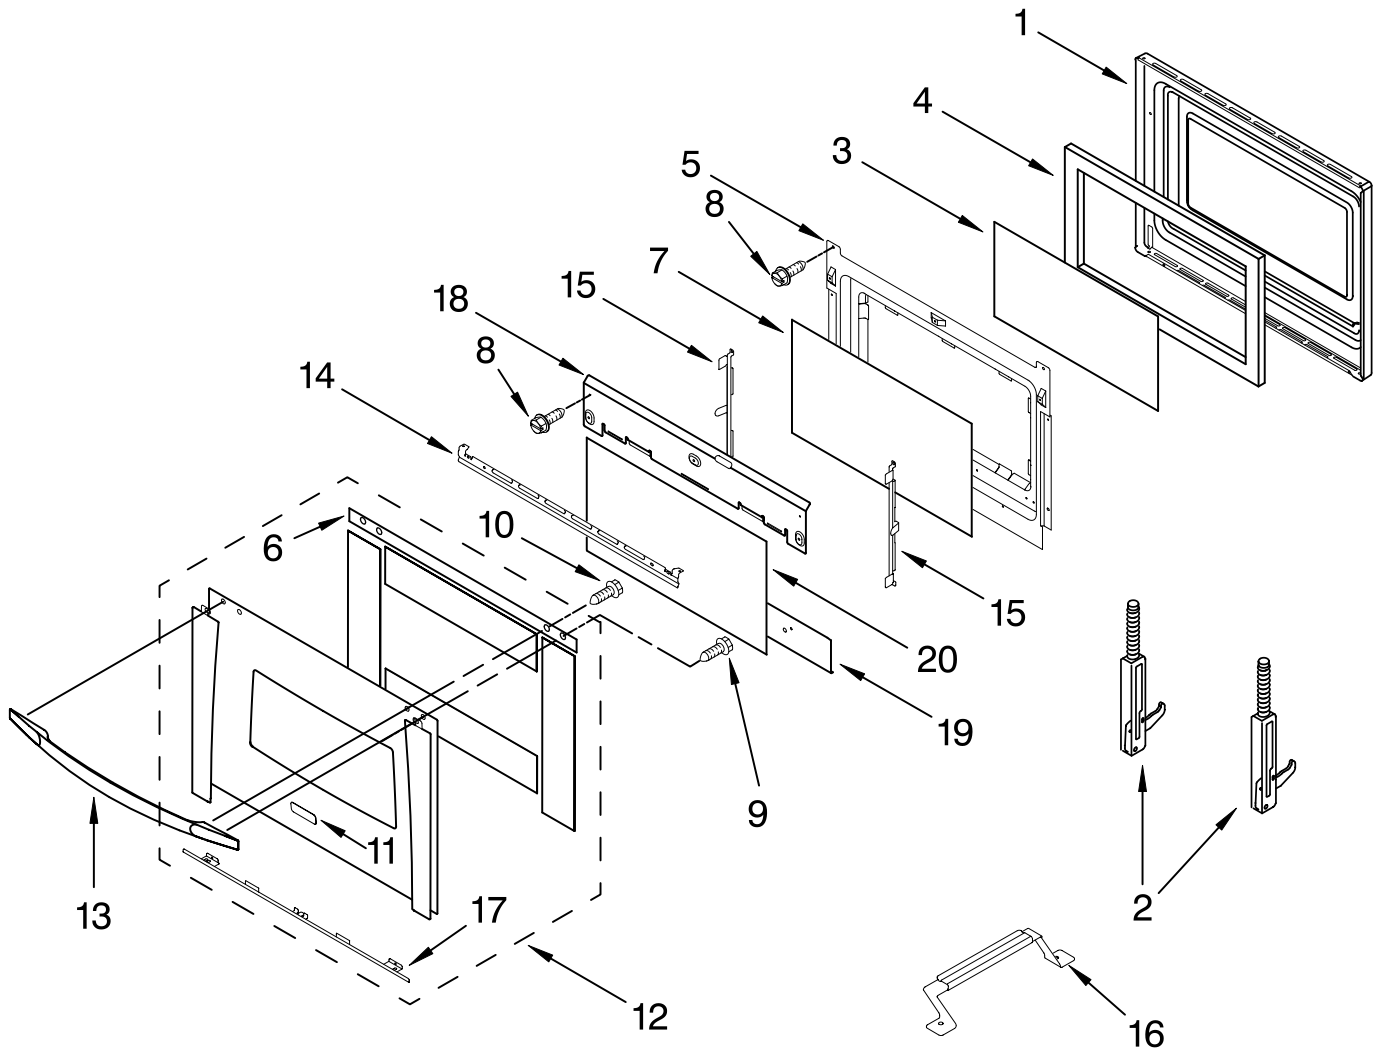

OVEN DOOR PARTS

For Models:GBS307PRS02
(Stainless)

Illus. No.	Part No.	DESCRIPTION
1	8303700	Door Liner
	4448520	Bumper
2		Hinge, Door
	9760577	Right
	9760578	Left
3	4449259	Glass, Inner Door
4	4451722	Insulation, Door
5	4457132	Retainer, Glass
6	8303878	Seal, Door

Illus. No.	Part No.	DESCRIPTION
7	9759225	Glass, Inner Door
8	4449809	Screw
9	4451040	Screw
10	4449743	Screw
11	8303810	Nameplate
12	W10151079	Assembly, Door Glass
13	8303164	Door Handle

Illus. No.	Part No.	DESCRIPTION
14	W10136473	Bracket, Handle
15	W10136473	Bracket(2nd Glass)
16	9759230	Bracket(3rd Glass)
17	8303389BL	Clip, Door
18	4457103	Shield, Heat
19	4457114	Shield, Heat Bottom
20	9759228	Glass, Inner Door

FOR ORDERING INFORMATION REFER TO PARTS PRICE LIST