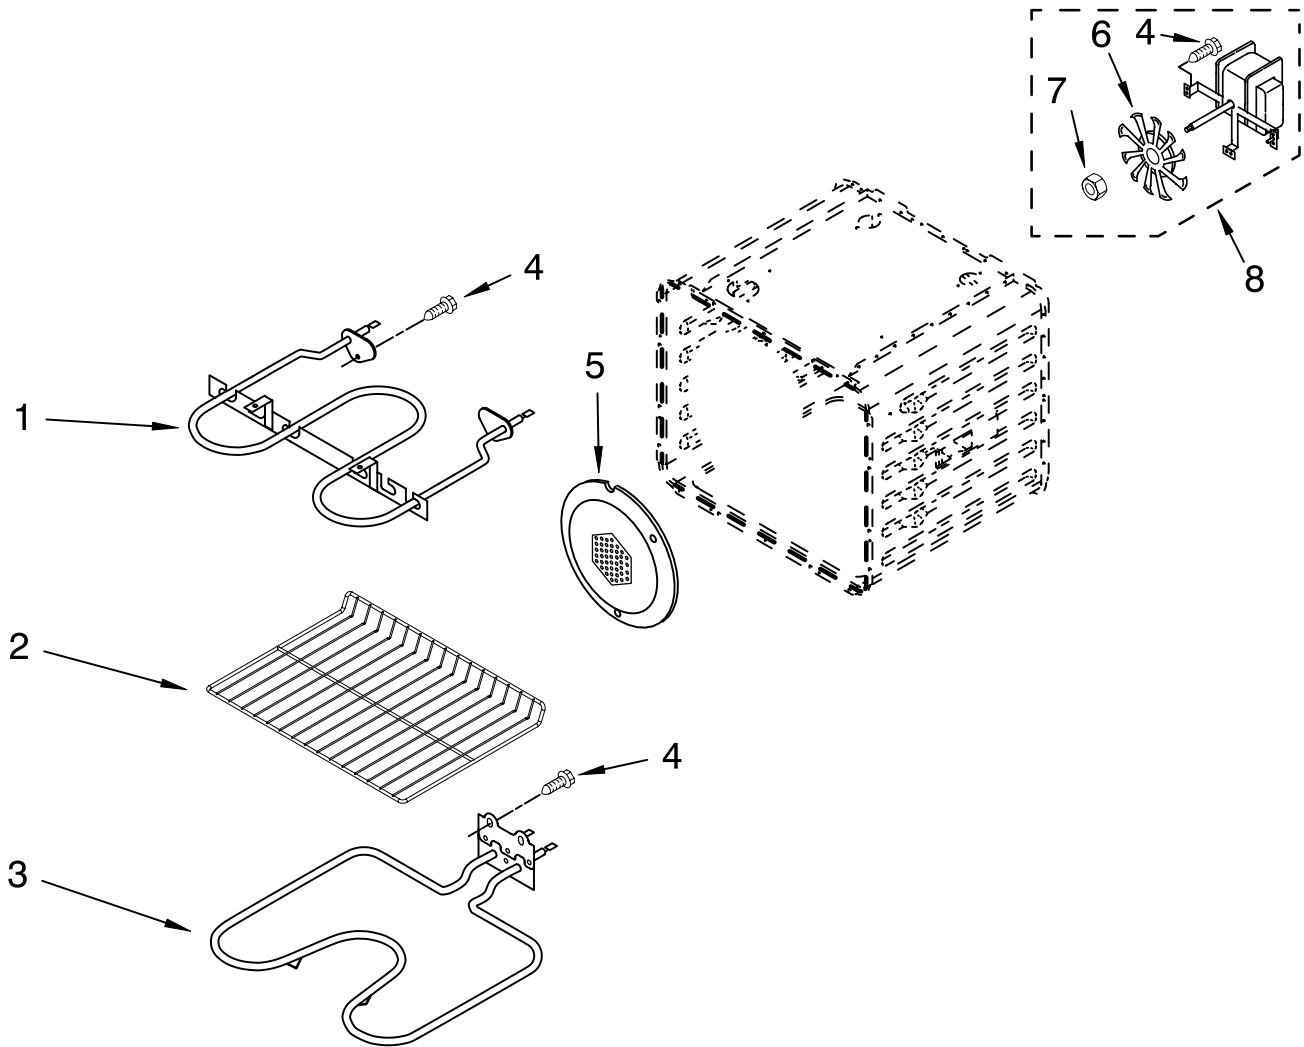

INTERNAL OVEN PARTS

For Models: GBS307PRS02
(Stainless)

Illus. No.	Part No.	DESCRIPTION
1	9760771	Element, Broil
2	4448717	Rack, Oven
3	9760766	Element, Bake Convection
4	4449154	Screw
5	4448988	Cover, Fan
6	4452226	Blade, Fan
7	4452227	Nut
8	4451583	Motor, Convection

FOR ORDERING INFORMATION REFER TO PARTS PRICE LIST