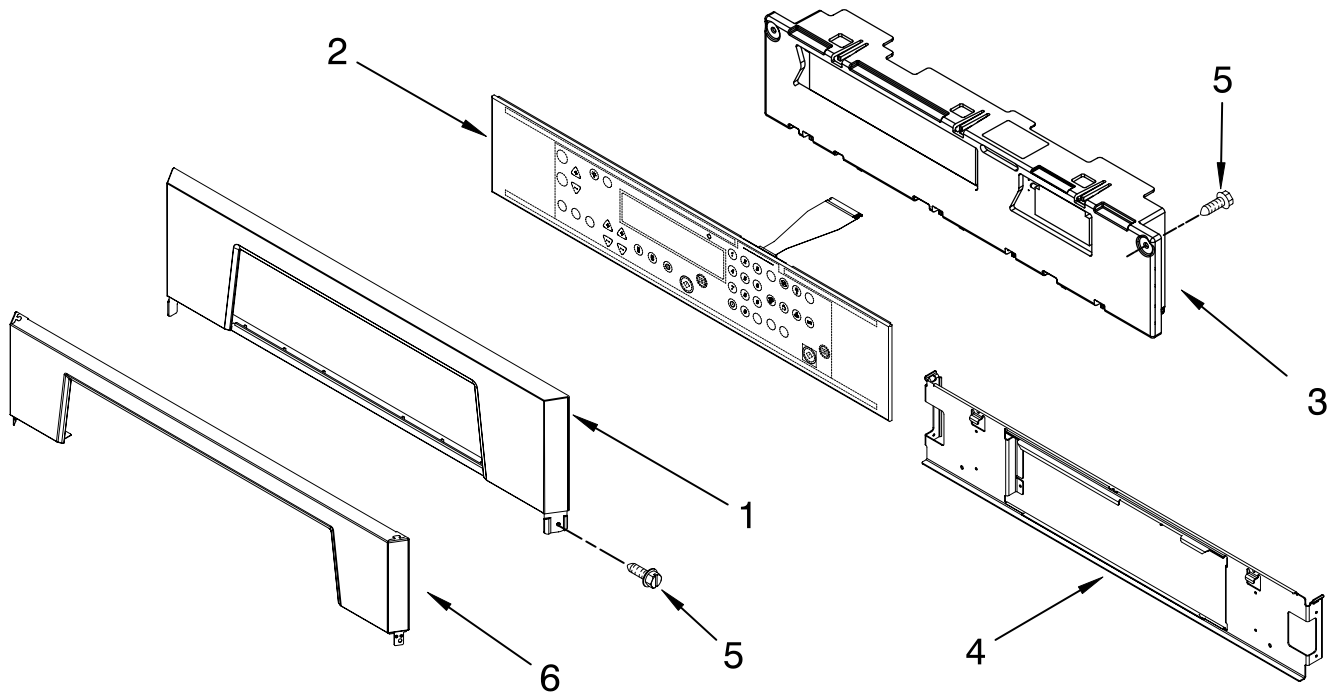

CONTROL PANEL PARTS

For Models:GBS307PRS02
(Stainless)

Illus. No.	Part No.	DESCRIPTION
1	8302848	Assembly, Control Panel
2	8303180	Assembly, Switch
3	8303885	Assembly, Control
4	8304161	Backer, Control
5	4449745	Screw
6	W10144998	Trim, Panel

FOR ORDERING INFORMATION REFER TO PARTS PRICE LIST