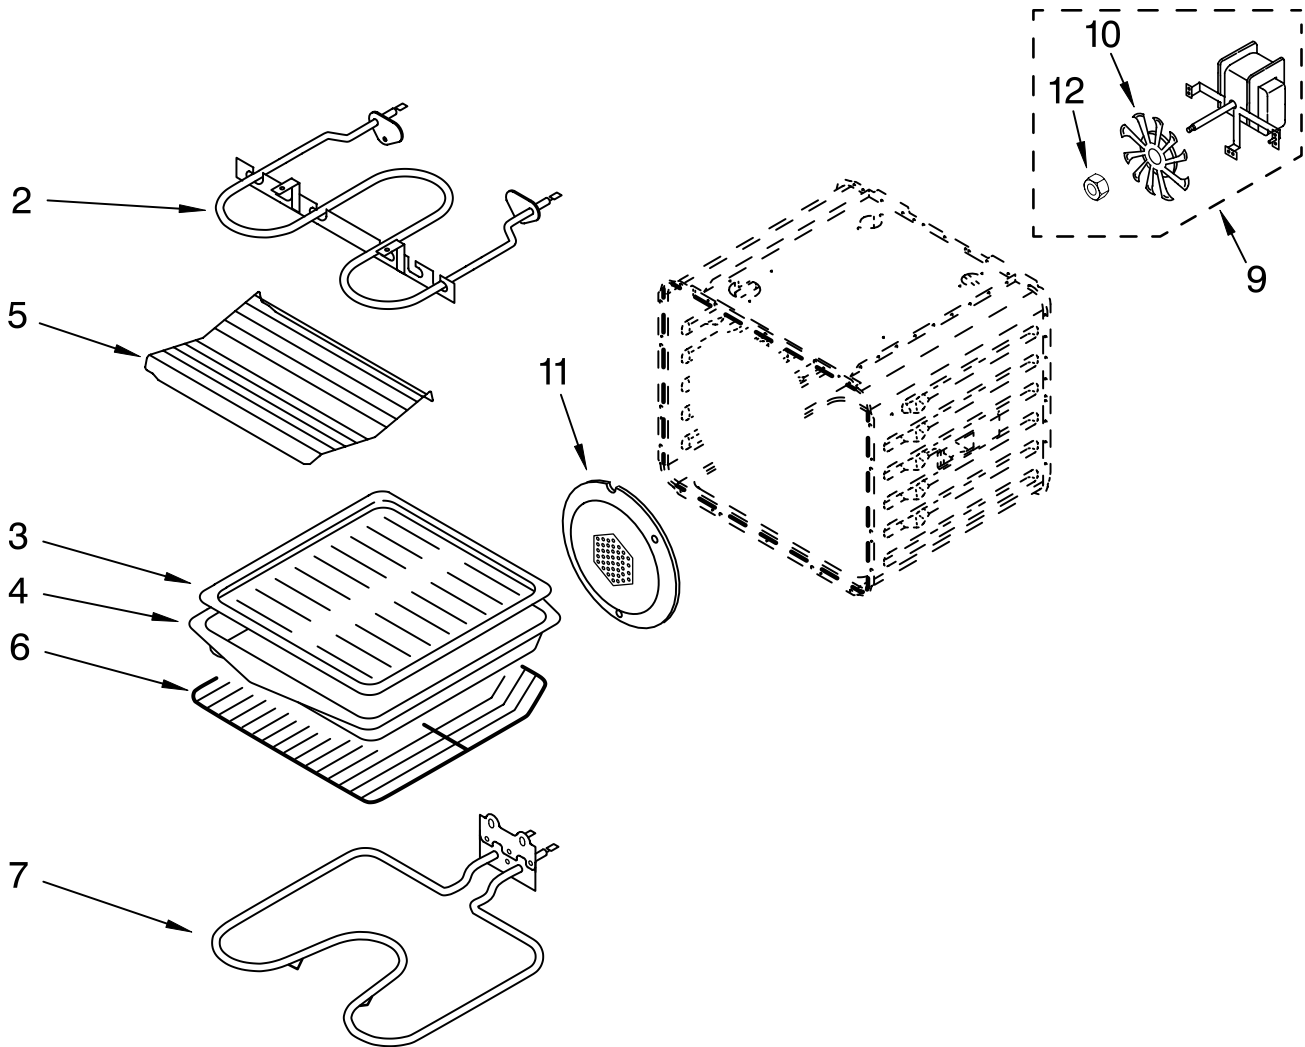

INTERNAL OVEN PARTS

For Models: GBS307PRB00, GBS307PRQ00 GBS307PRS00
(Black) (Designer White) (S.Steel)

Illus. No.	Part No.	DESCRIPTION
2	4456103	Element, Broil
	4449154	Screw
3	4457277	Grill, Broiler
4	4457276	Pan, Broiler
5	3181534	Rack, Roasting
6	4448717	Rack, Oven
	9759322	Pad, Rack
7	4452153	Element, Bake
	4449154	Screw
9	4451583	Motor, Convection
	4449154	Screw
10	4452226	Blade, Fan
11	4448988	Cover, Fan
12	4452227	Nut

FOR ORDERING INFORMATION REFER TO PARTS PRICE LIST