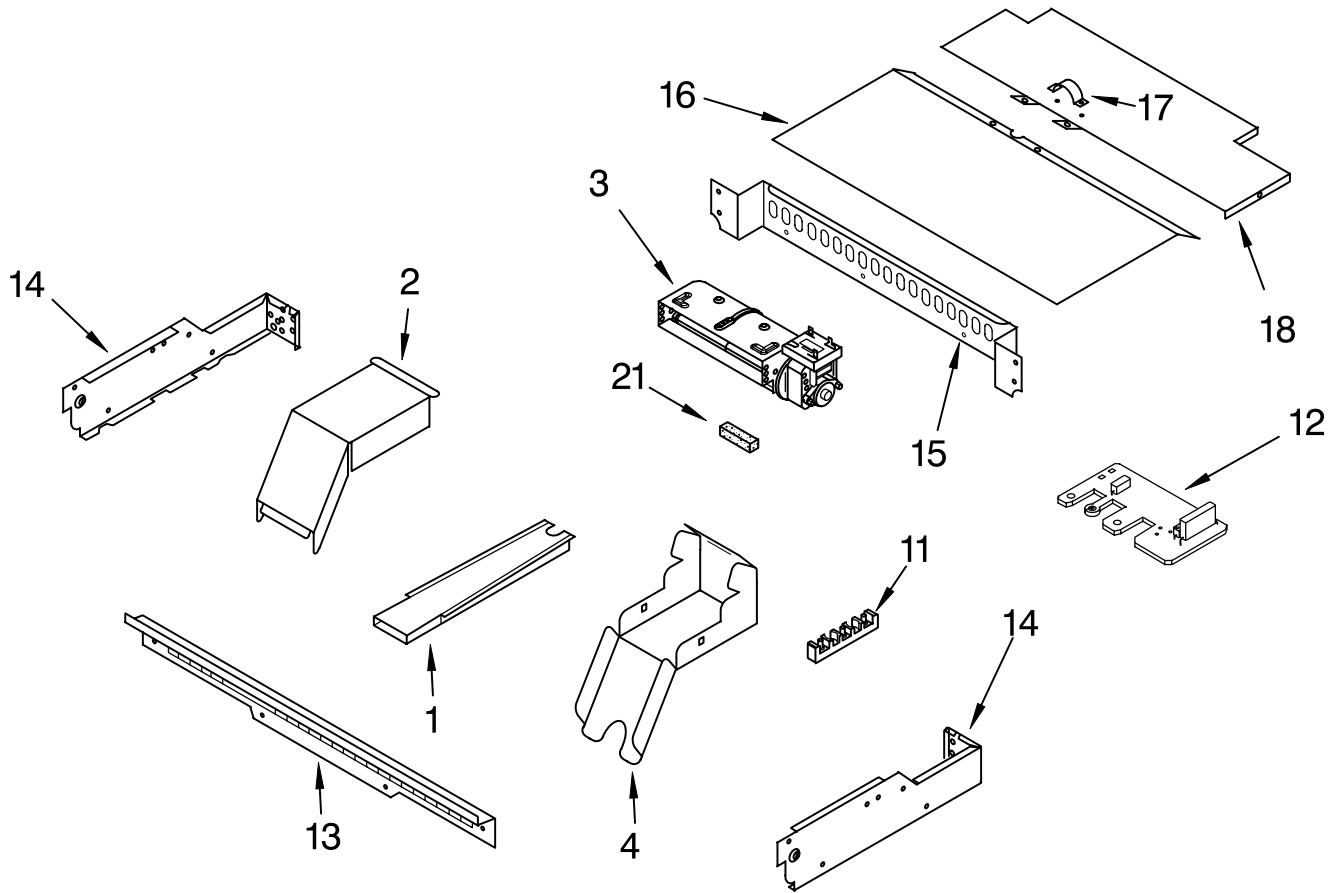

FOR ORDERING INFORMATION REFER TO PARTS PRICE LIST

CONTROL PANEL PARTS

For Models: GBS307PRB00, GBS307PRQ00 GBS307PRS00
 (Black) (Designer White) (S.Steel)

Illus. No.	Part No.	DESCRIPTION
1		Control Panel Assy.
	8302848	Black Model
	8302849	White Model
	8302877	S.Steel
	4449745	Screw
2		Assy, Switch
	8303180	S.Steel & Black Models
	8303222	White Model
3		Assy, Control
	8303505	Assy, Control
	3400832	Screw
	4449745	Screw
4		Backer, Control
	8302990	Backer, Control
5		Trim-Panel
	8302877	Trim-Panel (Use on S.Steel model only)

FOR ORDERING INFORMATION REFER TO PARTS PRICE LIST

TOP VENTING PARTS

For Models: GBS307PRB00, GBS307PRQ00 GBS307PRS00
(Black) (Designer White) (S.Steel)

Illus. No.	Part No.	DESCRIPTION
1	4451759	Vent, Exhaust
	4449040	Screw
	4449809	Screw
2	4455178	Elbow, Vent-Top
3	4457289	Blower 65MM
	4449809	Screw (3)
4	4455177	Elbow, Vent-Bottom
11	4449868	Block, Terminal
	3400080	Screw