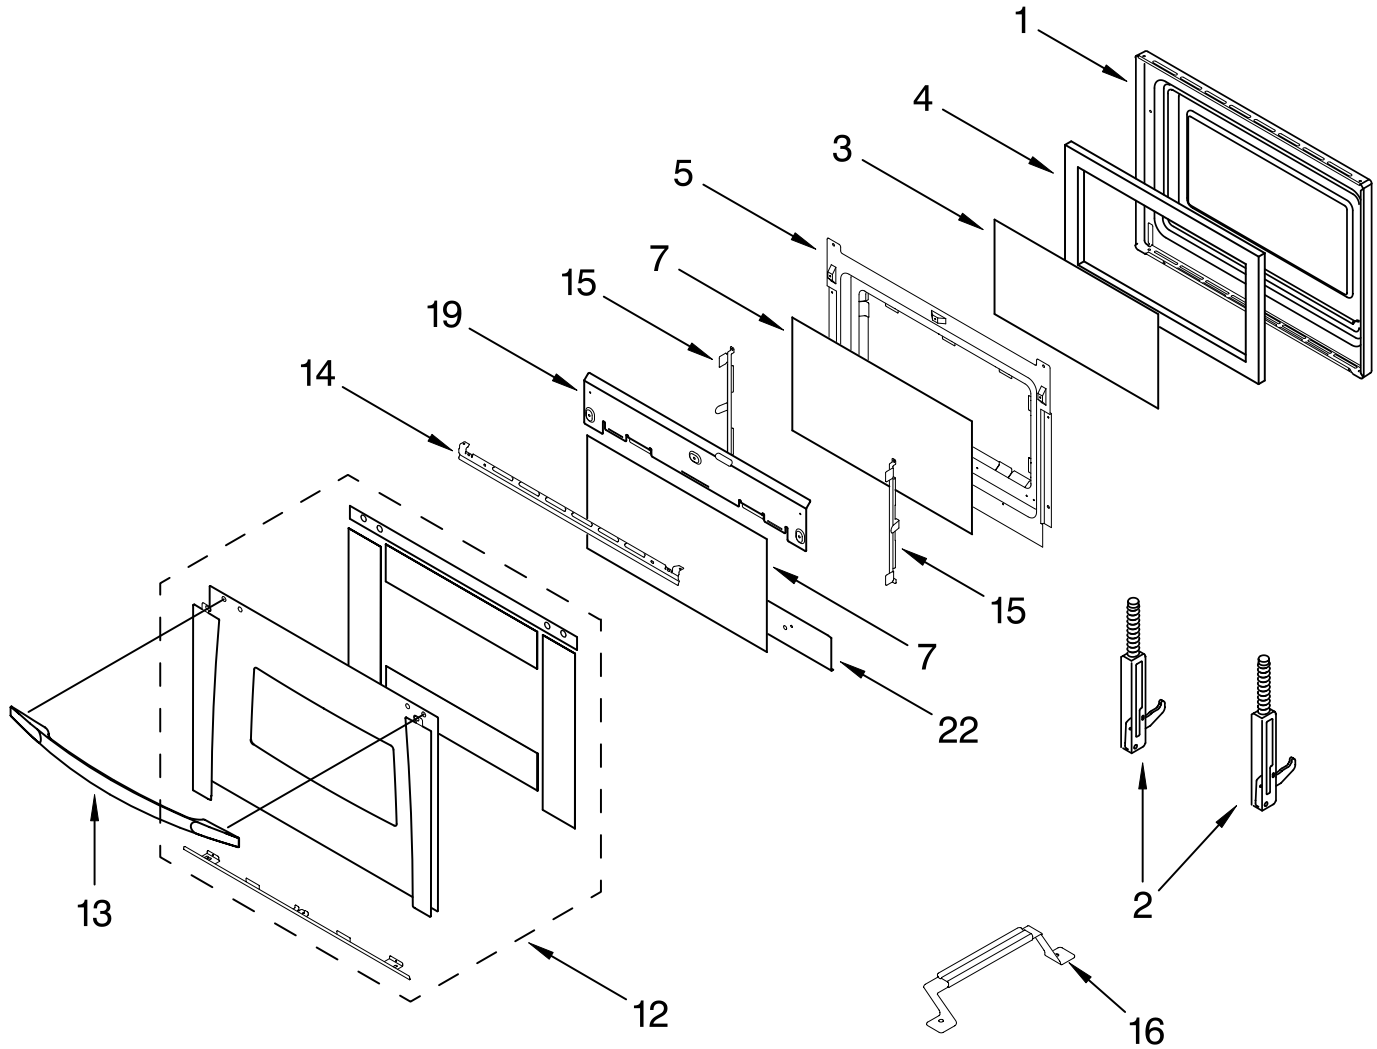

OVEN DOOR PARTS

For Models: GBS307PRB00, GBS307PRQ00 GBS307PRS00
(Black) (Designer White) (S.Steel)

Illus. No.	Part No.	DESCRIPTION
1	8303700	Door Liner
	4448520	Bumper
2		Hinge, Door
	8300577	Right Hand
	8300578	Left Hand
3	4449259	Glass, Inner
4	4451722	Insulation, Door
5	4457132	Retainer, Glass
	4449809	Screw

Illus. No.	Part No.	DESCRIPTION
7	9759225	Glass, Inner
12		Assy, Door Glass
	8303300	Black
	8303306	White
	8303288	Stainless
13		Door Handle
	8302813	Black
	8302814	White
	8303164	S. Steel
14	8303167	Bracket, Handle
	4451040	Screw
	4449743	Screw (2)

Illus. No.	Part No.	DESCRIPTION
15	9759229	Bracket(2nd Glass)
16	9759230	Bracket(3rd Glass)
19	4457103	Shield, Heat
	4449809	Screw
22	4457114	Shield, Heat (Btm)

FOR ORDERING INFORMATION REFER TO PARTS PRICE LIST