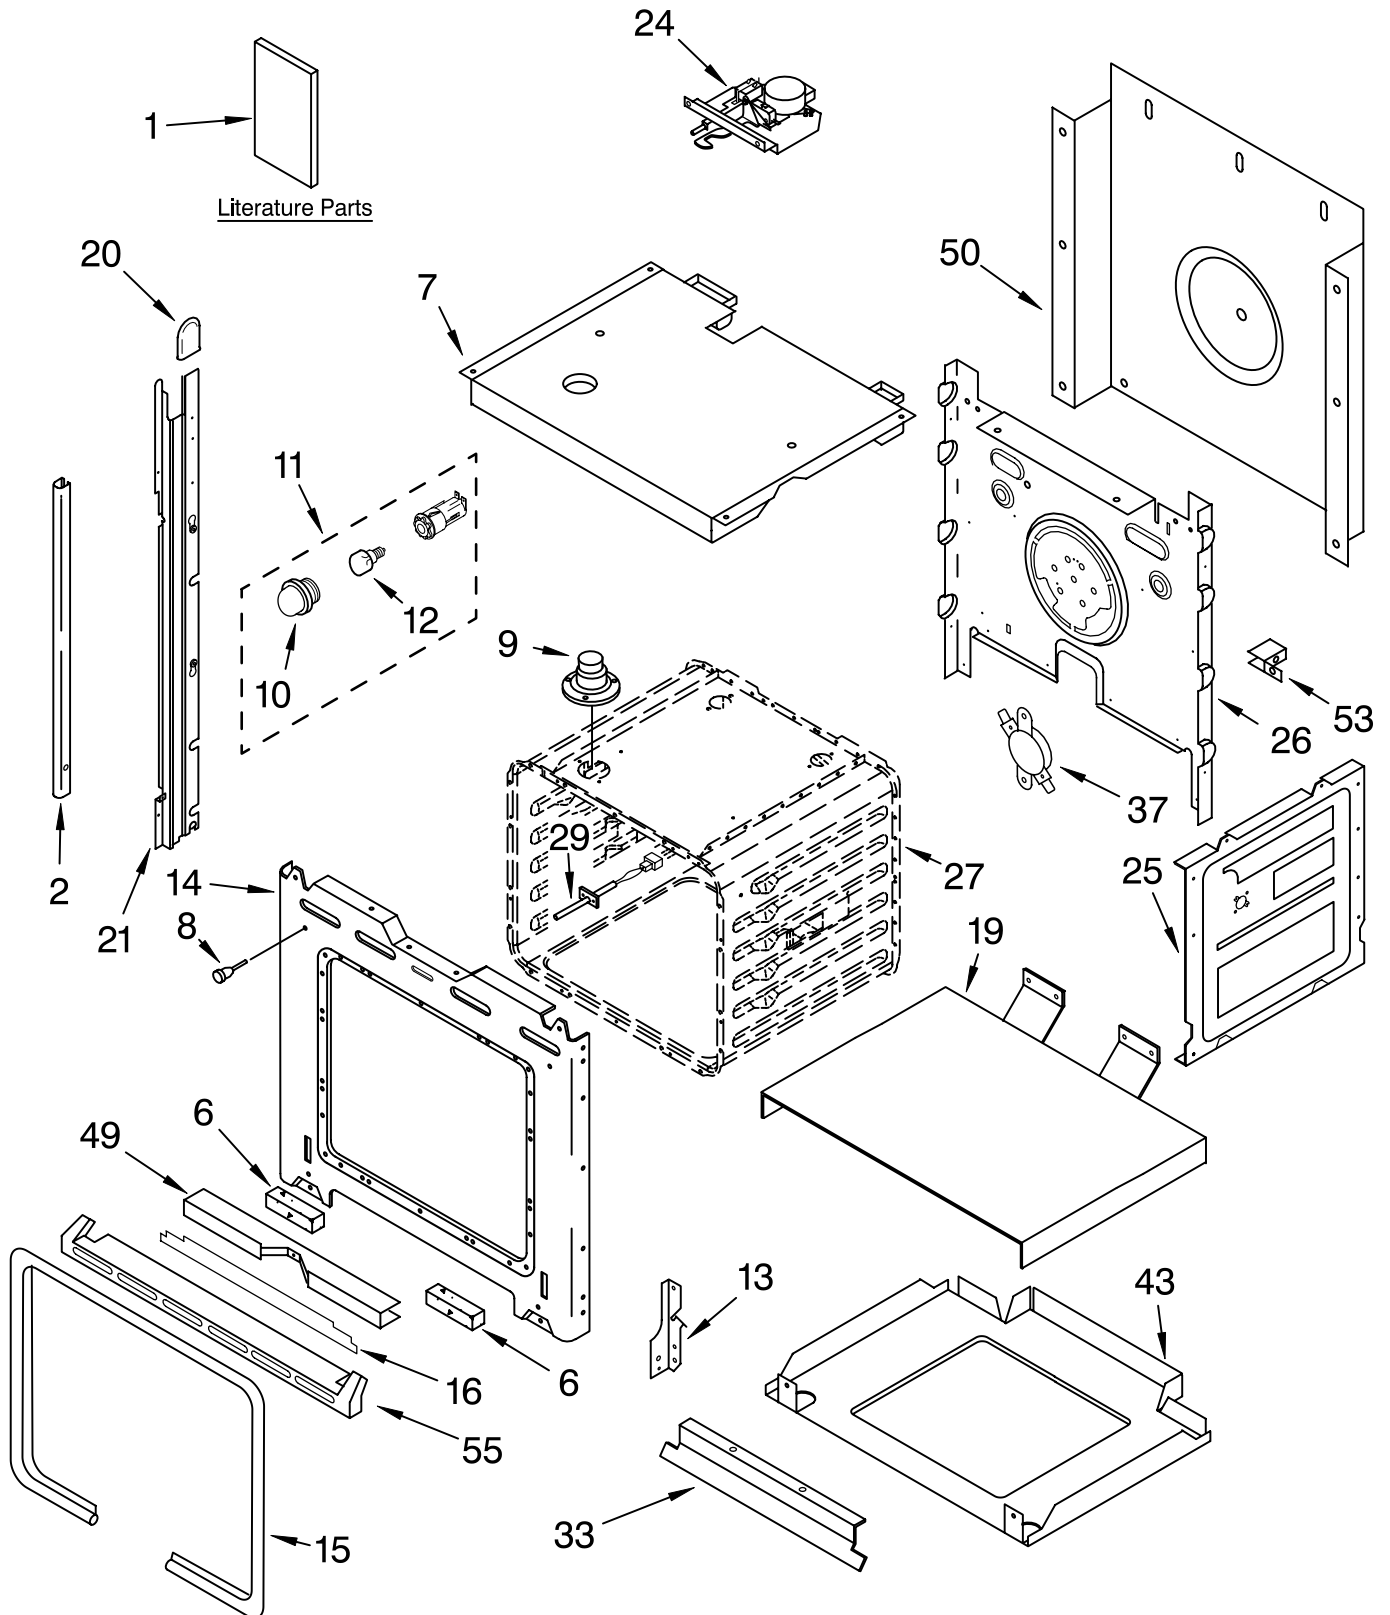

OVEN PARTS

For Models: GBS307PRB00, GBS307PRQ00 GBS307PRS00
(Black) (Designer White) (S.Steel)

30" BUILT-IN
ELECTRIC OVEN
SELF CLEAN CONVECTION
(GOLD LINE)

FOR ORDERING INFORMATION REFER TO PARTS PRICE LIST