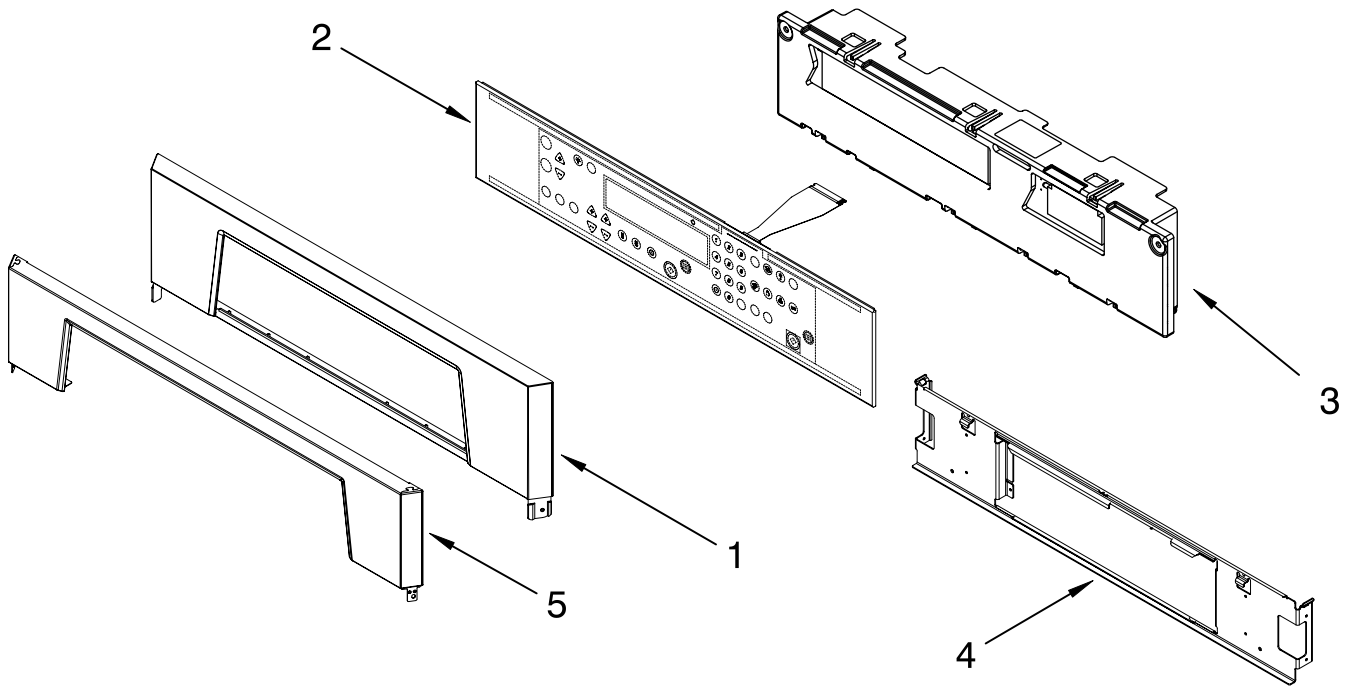

CONTROL PANEL PARTS

For Models: GBS307PRB00, GBS307PRQ00 GBS307PRS00
(Black) (Designer White) (S.Steel)

Illus. No.	Part No.	DESCRIPTION
1		Control Panel Assy.
	8302848	Black Model
	8302849	White Model
	8302877	S.Steel
	4449745	Screw
2		Assy, Switch
	8303180	S.Steel & Black Models
	8303222	White Model
3		Assy, Control
	8303505	Assy, Control
	3400832	Screw
	4449745	Screw
4		Backer, Control
	8302990	Backer, Control
5		Trim-Panel
	8302877	Trim-Panel (Use on S.Steel model only)

FOR ORDERING INFORMATION REFER TO PARTS PRICE LIST