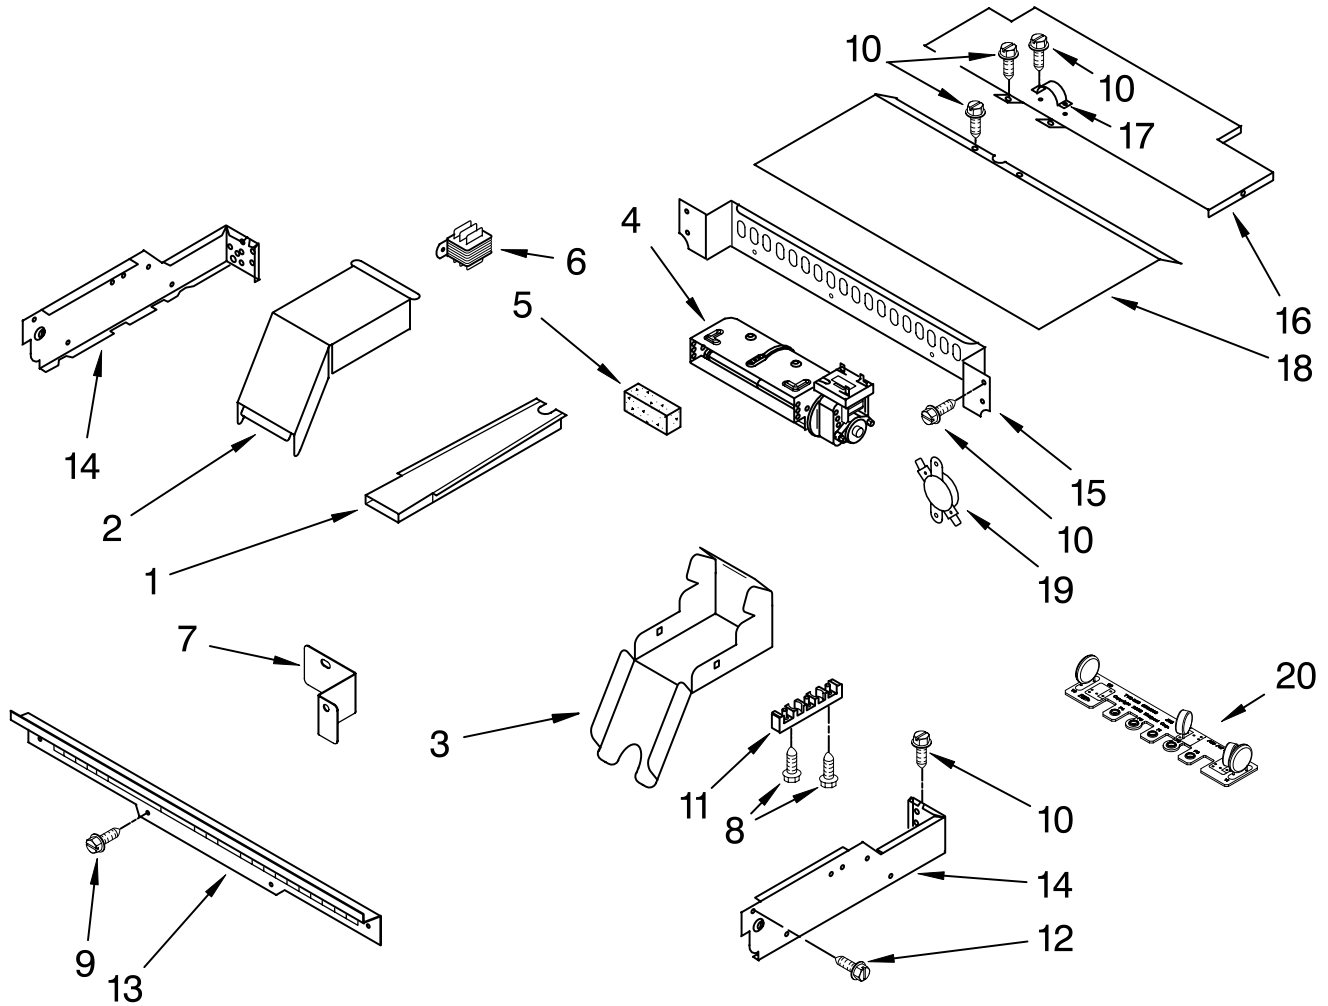

TOP VENTING PARTS

For Models: GBD307PRS02

(Stainless)

Illus. No.	Part No.	DESCRIPTION
1	4451759	Assembly, Vent
2	4455178	Elbow, Vent Top
3	4455177	Elbow, Vent Bottom
4		Blower
	W10016550	45MM Lower Oven
	4457289	65MM Upper Oven
	4455191	Bracket
5	4451758	Foam, Block

Illus. No.	Part No.	DESCRIPTION
6	8300642	Transformer, Control
7	8302390	Bracket, Support Air Stop
8	3400080	Screw
9	4450038	Screw
10	4449809	Screw
11	4449868	Block, Terminal
12	4449154	Screw
13	8303497	Vent, Control Panel

Illus. No.	Part No.	DESCRIPTION
14		Side, Control Top
	4451597	Right
	4451598	Left
15	9759135	Back, Control
16	4450551	Cover, Top Rear
17	4448664	Clamp
18	4452367	Cover, Top Front
19	9759243	Thermostat, Oven
20	8302143	Suppressor

FOR ORDERING INFORMATION REFER TO PARTS PRICE LIST