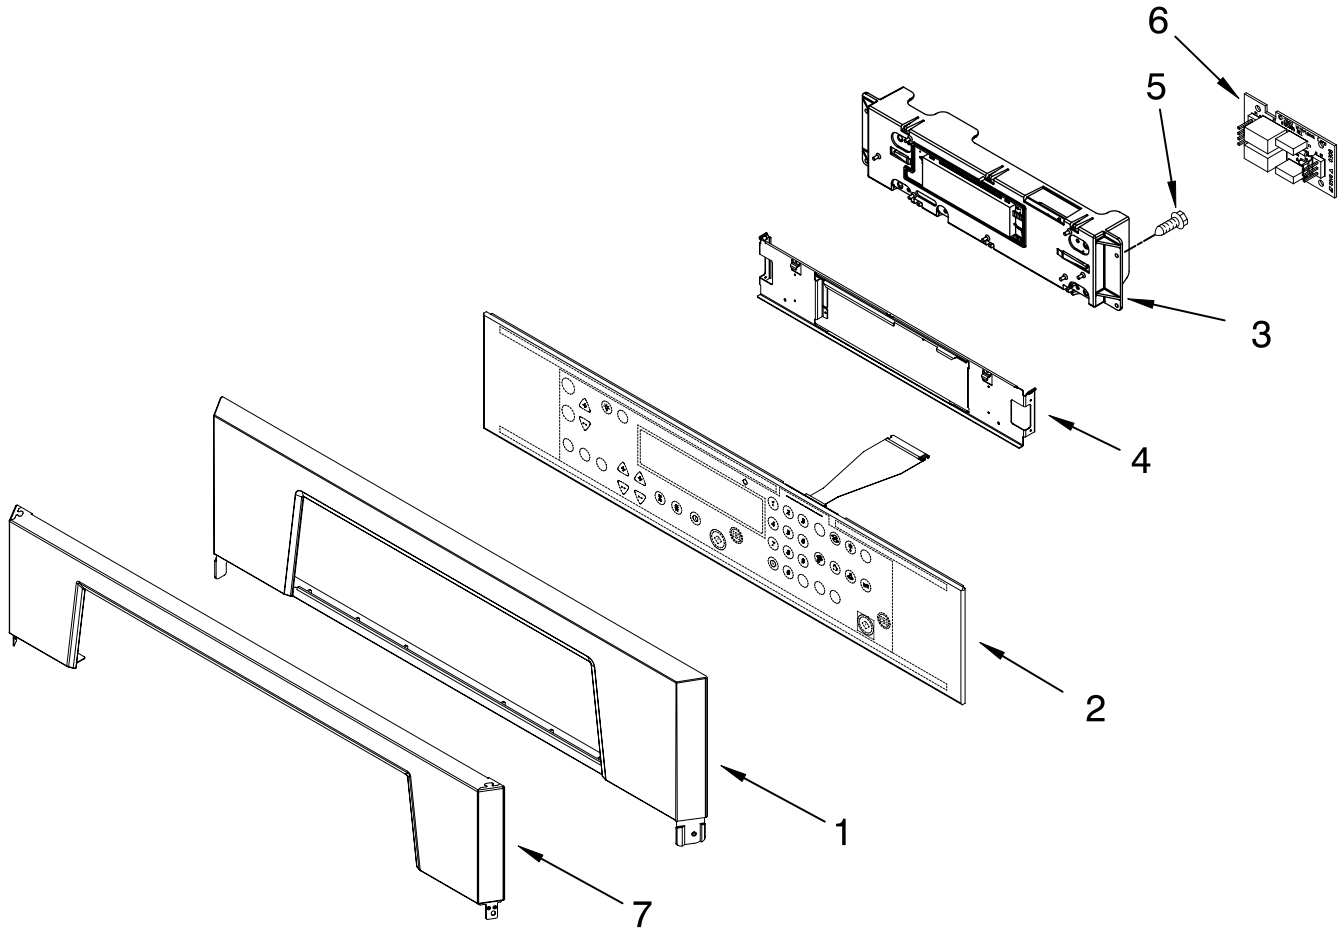

CONTROL PANEL PARTS

For Models: GBD307PRS02
(Stainless)

Illus. No.	Part No.	DESCRIPTION
1	8302848	Control Panel
2	W10112115	Assembly, Switch
3	8303883	Assembly, Control
4	W10153086	Backer, Control Panel
5	4449745	Screw
6	8301848	Latch, Sister Board
7	W10144998	Trim, Cooktop

FOR ORDERING INFORMATION REFER TO PARTS PRICE LIST