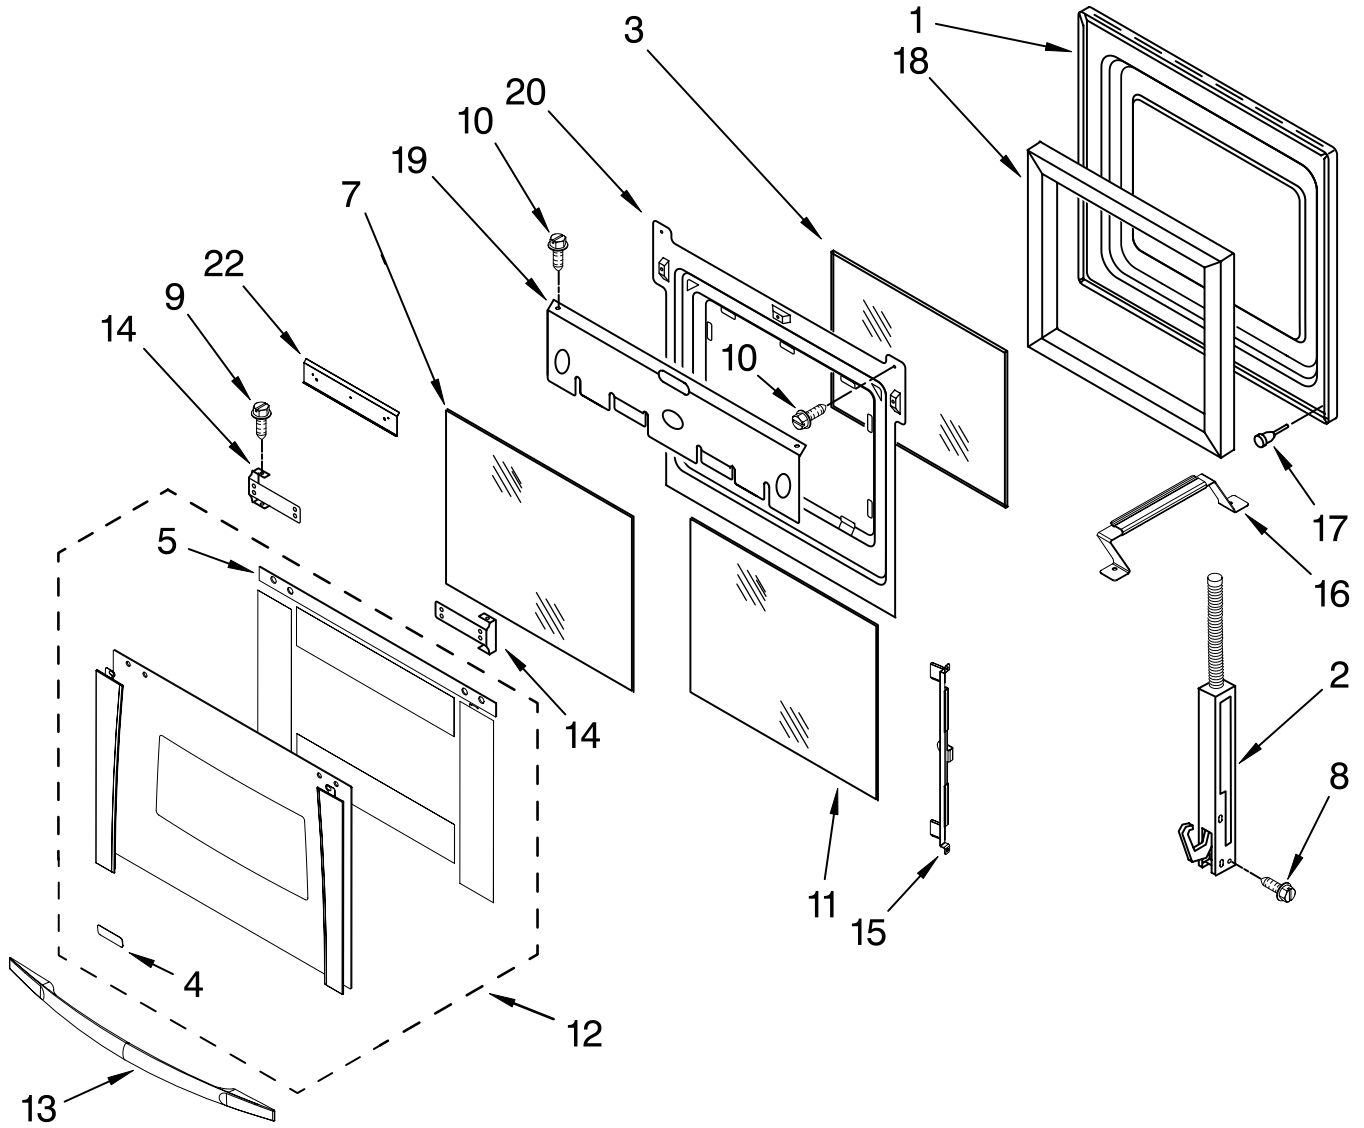

OVEN DOOR PARTS

For Models: GBD307PRS02
(Stainless)

Illus. No.	Part No.	DESCRIPTION
1	9759413	Panel, Door
2		Hinge, Door
	9760577	Right
	9760578	Left
3	4449259	Glass, Inner Door
4	8303810	Nameplate
5	8303878	Seal, Foam
7	9759225	Glass, Inner Door

Illus. No.	Part No.	DESCRIPTION
8	4449743	Screw
9	4451040	Screw
10	4449809	Screw
11	9759228	Glass, Inner Door
12		Assembly
	W10151079	Upper
	W10151080	Lower
13	8303164	Door Handle

Illus. No.	Part No.	DESCRIPTION
14	W10136473	Bracket, Handle
15	9759229	Bracket(2nd Glass)
16	9759230	Bracket(3rd Glass)
17	4448520	Bumper, Door
18	4451722	Insulation, Door
19	4457103	Shield, Heat
20	4457132	Retainer, Glass
22	4457114	Shield, Heat

FOR ORDERING INFORMATION REFER TO PARTS PRICE LIST