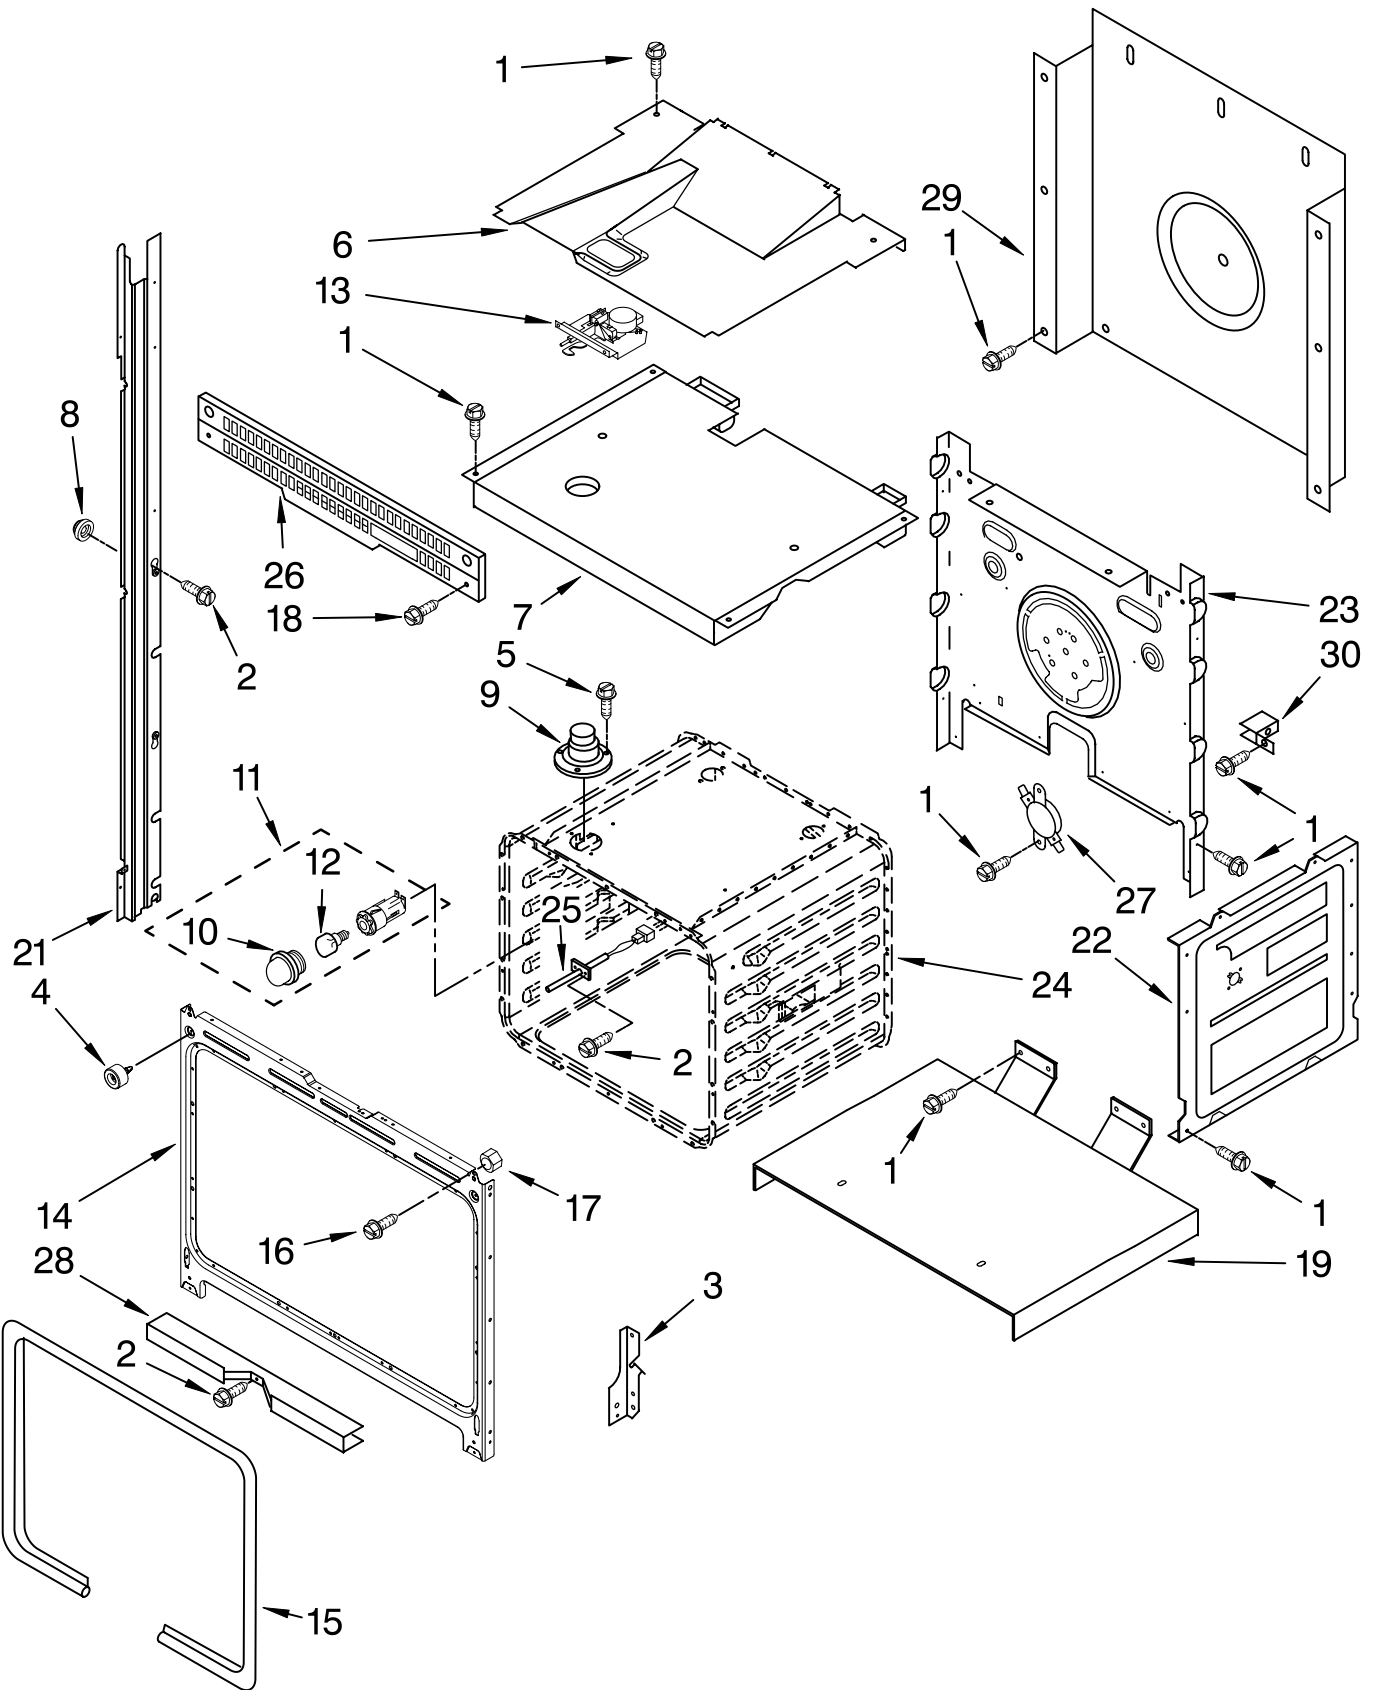

UPPER OVEN PARTS

For Models: GBD307PRS02

(Stainless)

FOR ORDERING INFORMATION REFER TO PARTS PRICE LIST

UPPER OVEN PARTS

For Models: GBD307PRS02

(Stainless)

Illus. No.	Part No.	DESCRIPTION
1	4449809	Screw
2	4449154	Screw
3		Hinge Receiver
	4455606	Right
	4455605	Left
4	W10105790	Bumper, Door
5	3196176	Screw
6	8302349	Divider, Vent
7	8303099	Top, Chassis
8	4448444	Grommet
9	4452158	Tube, Vent
10	W10067870	Lens, Light
11	W10009930	Assembly, Oven Light
12	4452166	Bulb, Light
13	9760888	Latch, Motorized
14	W10130368	Frame, Front
15	4455382	Gasket, Door
16	4449040	Screw
17	4450118	Nut
18	3400832	Screw
19	4451478	Support, Insulation
21		Rail, Side
	8302793	Right
	8302794	Left
22	4455641	Side, Chassis
23	4452234	Back, Chassis
24		Liner, Oven (Not serviceable)
25	4455636	Sensor
26	4452267	Vent, Center
27	9759242	Thermostat
28	4448933	Retainer, Gasket
29	4451747	Cover, Back
30	4449845	Support, Bracket

FOLLOWING PARTS NOT ILLUSTRATED

INSULATION

4449316 Insulation, Wrap
4450365 Insulation, Back