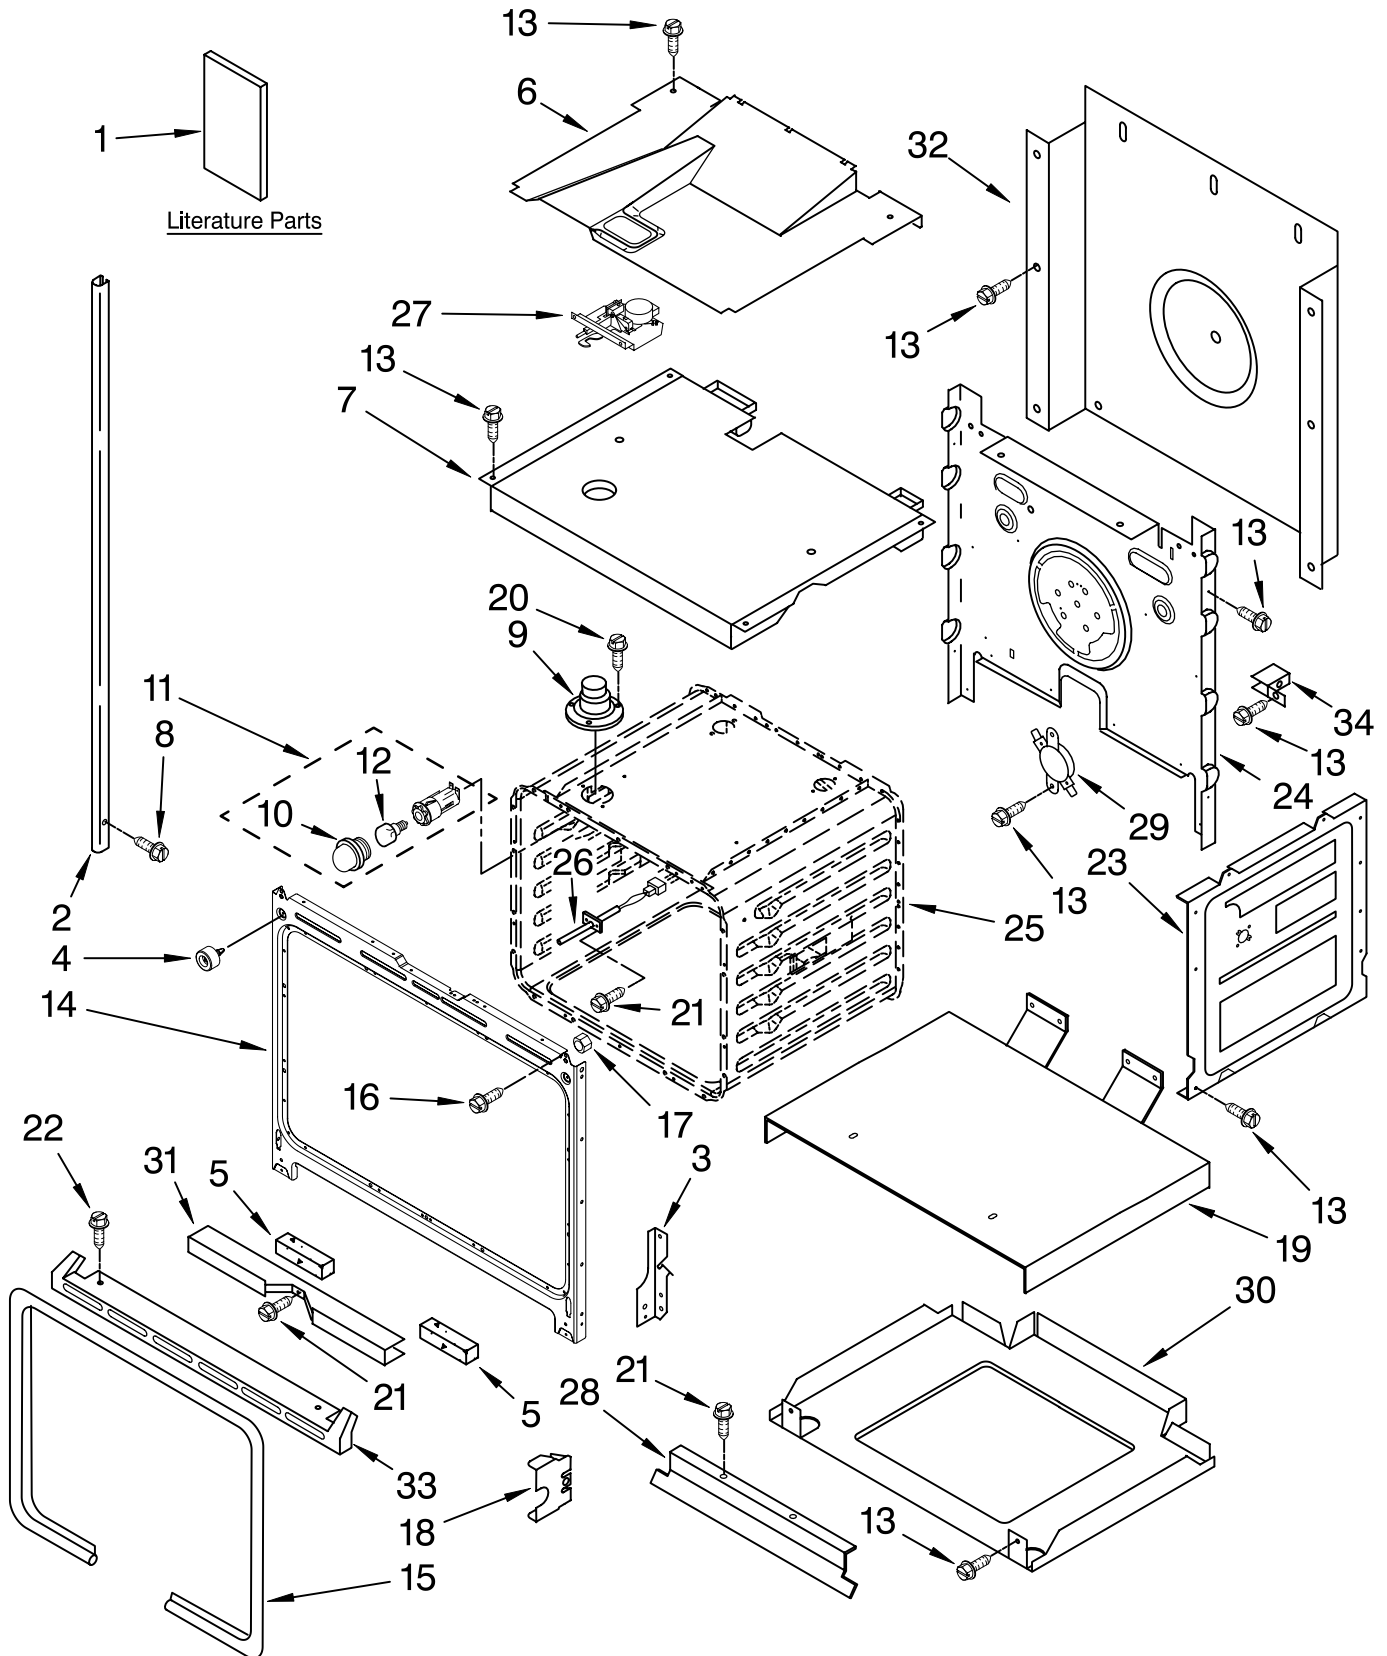

LOWER OVEN PARTS

For Models: GBD307PRS02
(Stainless)

30" BUILT-IN ELECTRIC
DOUBLE OVEN
CONVECTION-UPPER
SELF-CLEAN (GOLD LINE)

FOR ORDERING INFORMATION REFER TO PARTS PRICE LIST

LOWER OVEN PARTS

For Models: GBD307PRS02

Illus. No.	Part No.	DESCRIPTION
7	8303099	Top, Chassis
8		Screw
9	4452158	Tube, Vent
10	W10067870	Lens, Light
11	W10009930	Assembly, Oven Light
12	4452166	Bulb, Light
13	4449809	Screw
14	W10130368	Frame, Front
15	4455382	Gasket, Door
16	4449040	Screw
17	4450118	Nut
18	4452152	Bracket, Mounting
19	4451478	Support, Insulation
20	3196176	Screw
21	4449154	Screw
22	3400832	Screw
23	4455641	Side, Chassis
24	4452234	Back, Chassis