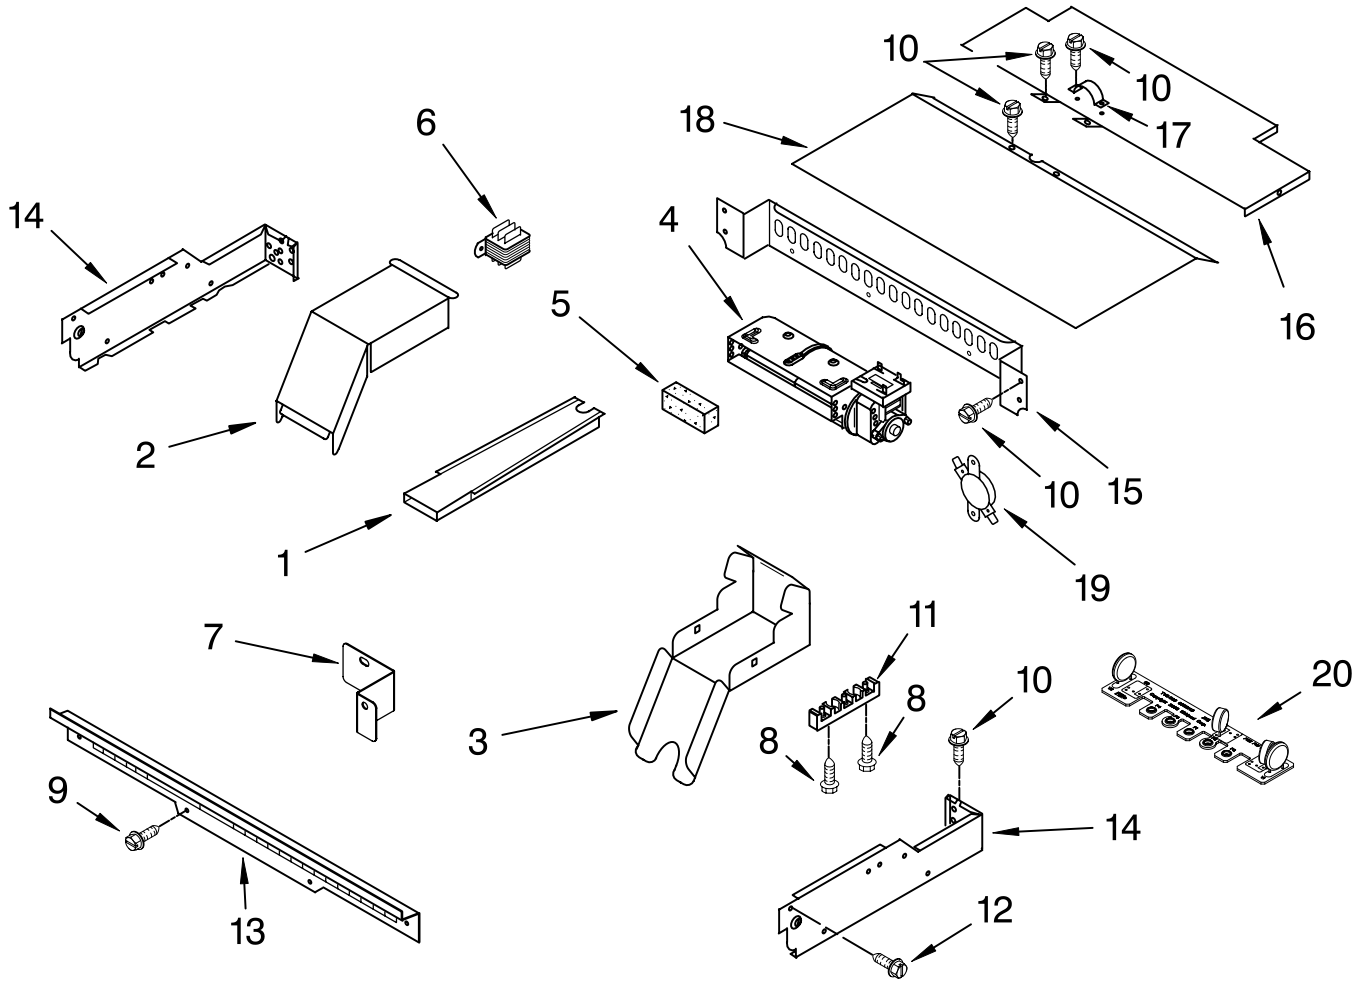

TOP VENTING PARTS

For Models: GBD307PRQ01, GBD307PRB01, GBD307PRS01, GBD307PRY01
(Designer White) (Black) (S.Steel) (U. Silver)

Illus. No.	Part No.	DESCRIPTION
1	4451759	Assembly, Vent
2	4455178	Elbow, Vent Top
3	4455177	Elbow, Vent Btm
4		Blower
	6610168	45MM Lower Oven
	4457289	65MM Upper Oven
	4455191	Bracket
5	4451758	Foam, Block
6	8300642	Transformer, Control

Illus. No.	Part No.	DESCRIPTION
7	8302390	Bracket, Support (Air Stop)
8	3400080	Screw
9	4450038	Screw
10	4449809	Screw
11	4449868	Block, Terminal
12	4449154	Screw
13	8303497	Vent, (Control Panel)

Illus. No.	Part No.	DESCRIPTION
14		Side, Control Top
	4451597	Right
	4451598	Left
15	9759135	Back, Control
16	4450551	Cover, Top Rear
17	4448664	Clamp
18	4452367	Cover, Top Front
19	9759243	Thermostat, Oven
20	8302143	Suppressor

FOR ORDERING INFORMATION REFER TO PARTS PRICE LIST