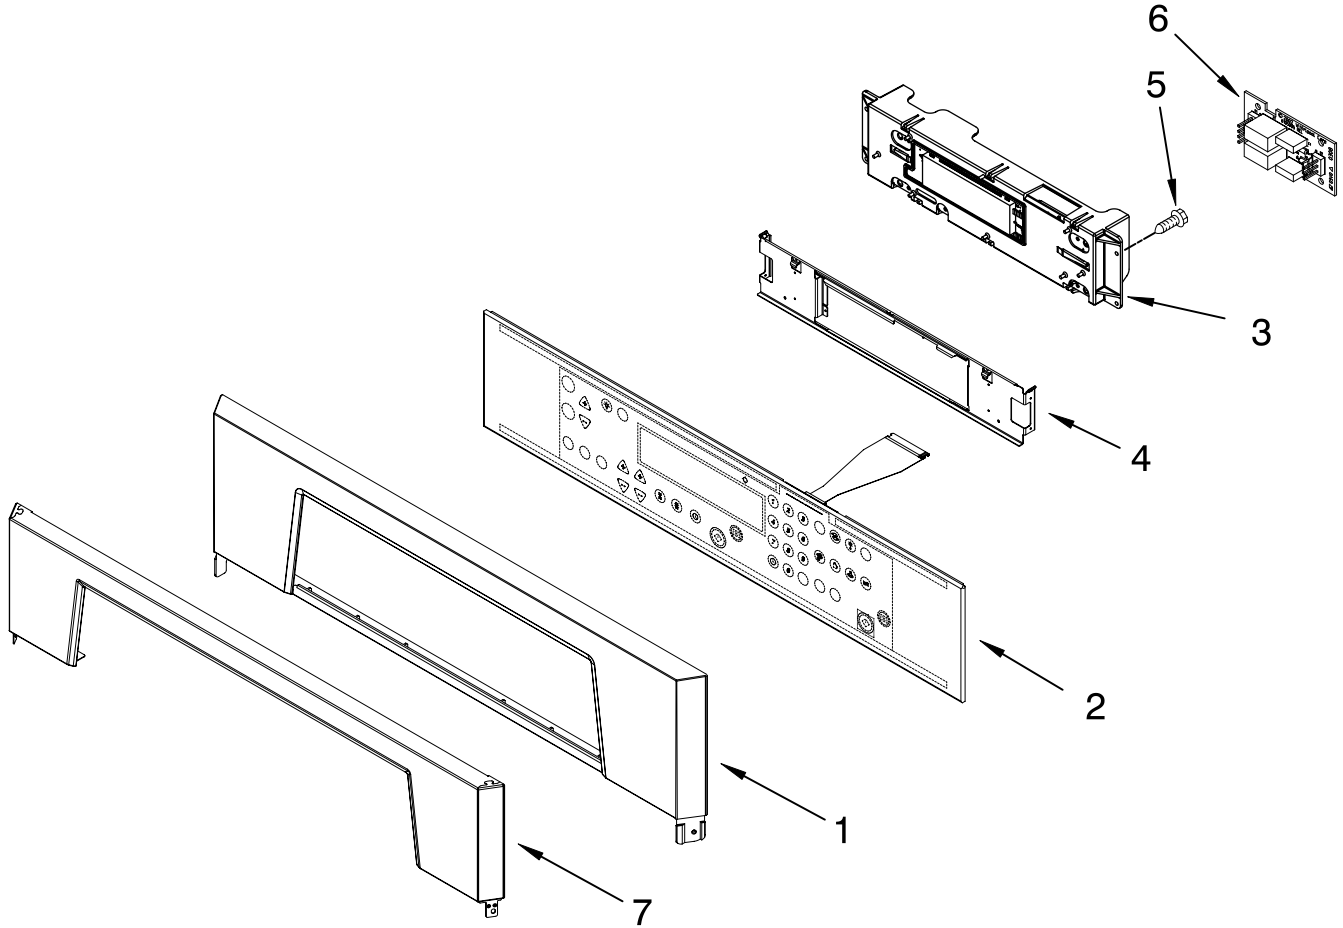

CONTROL PANEL PARTS

For Models: GBD307PRQ01, GBD307PRB01, GBD307PRS01, GBD307PRY01
(Designer White) (Black) (S.Steel) (U. Silver)

Illus. No.	Part No.	DESCRIPTION
1		Control Panel
	8302849	White
	8302848	Black
	8304153	Apollo Gray
2		Assy, Switch
	8303182	Black
	8303224	White
	8304151	Silver
3	8303883	Assy, Control
	4449745	Screw
	8301848	Latch, Sister Board
4	8304161	Control, Basket
5	4449745	Screw
6	8301848	Latch, Sister Board
7	8302877	Trim-Panel (Use on S.Steel model only)

FOR ORDERING INFORMATION REFER TO PARTS PRICE LIST