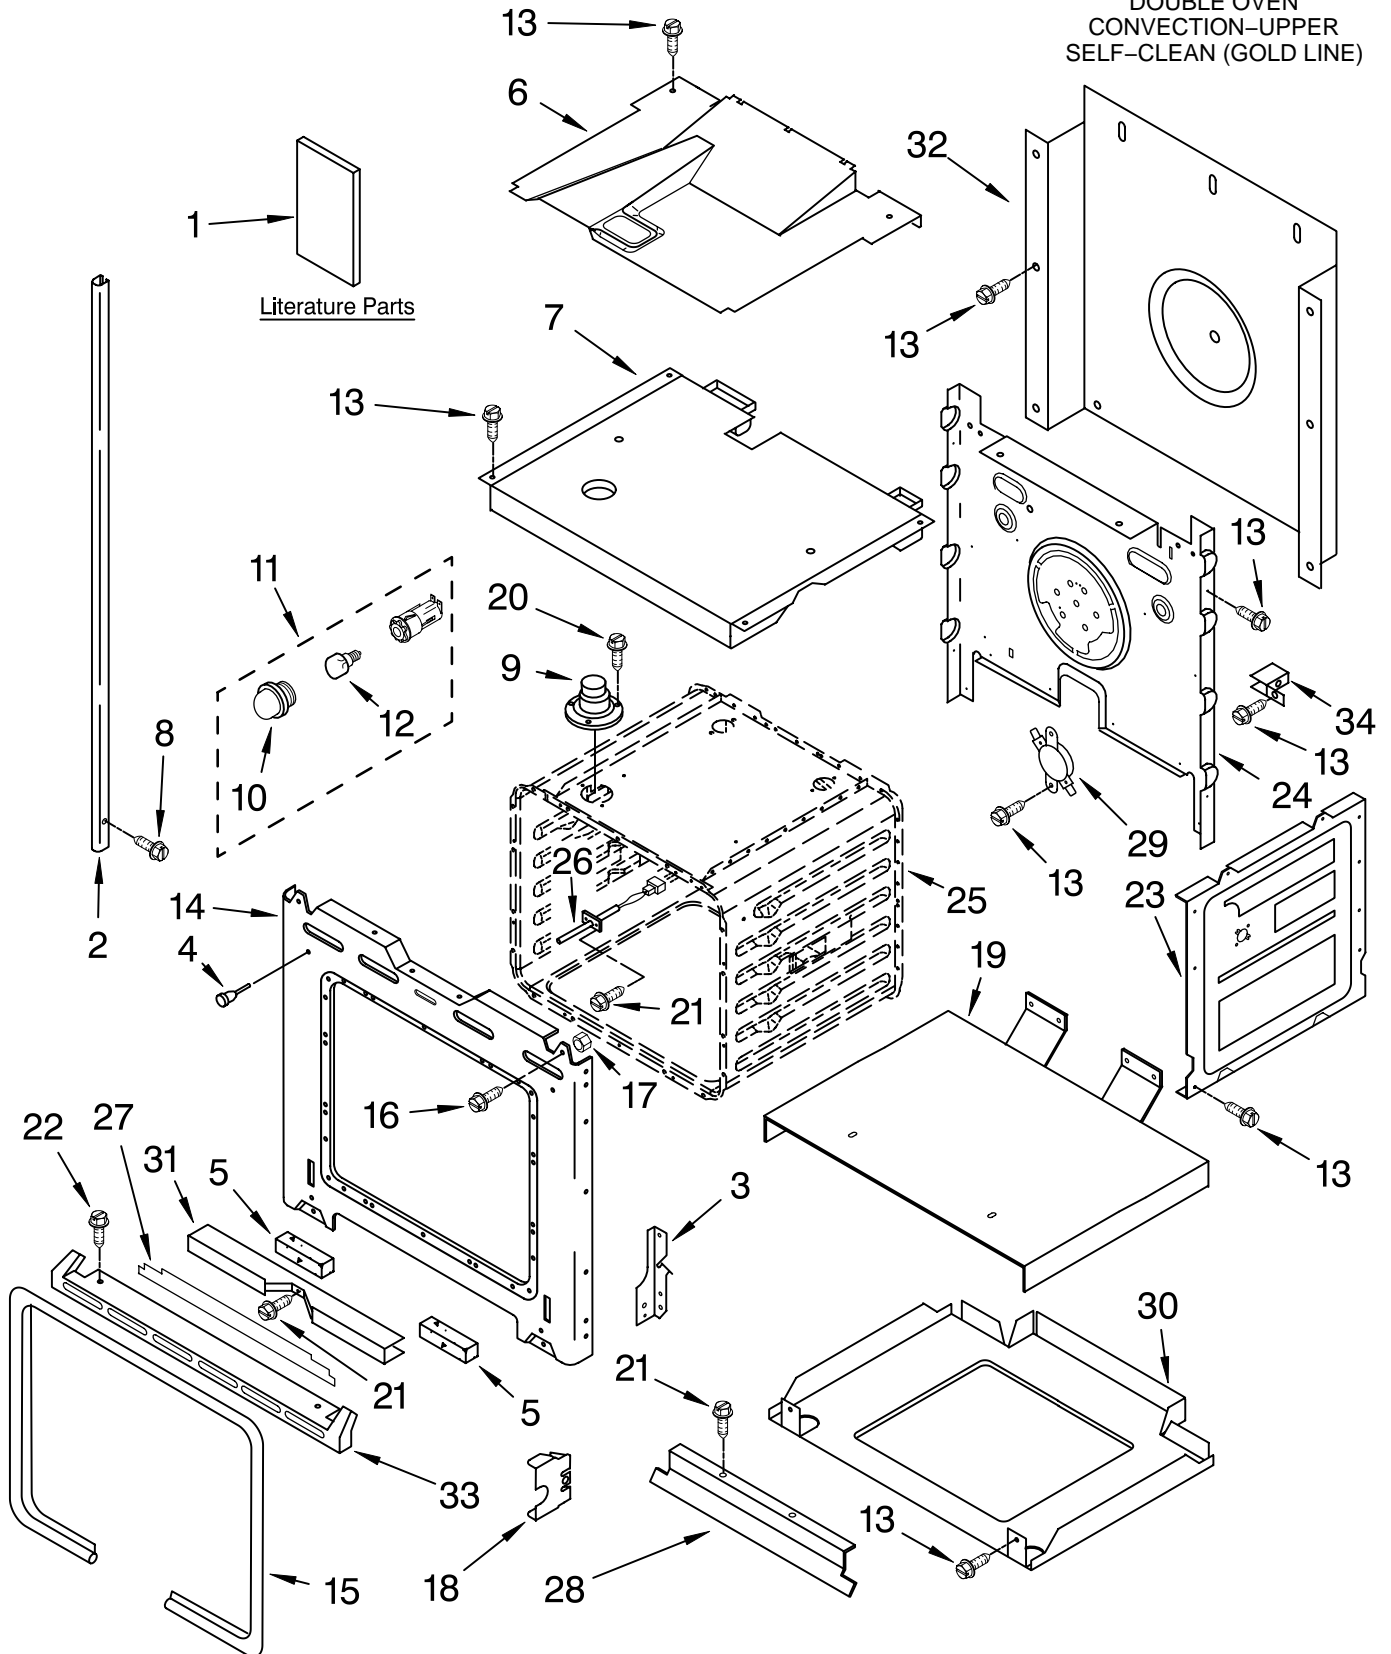

LOWER OVEN PARTS

For Models: GBD307PRQ01, GBD307PRB01, GBD307PRS01, GBD307PRY01

(Designer White) (Black) (S.Steel) (U. Silver)

30" BUILT-IN ELECTRIC
DOUBLE OVEN
CONVECTION-UPPER
SELF-CLEAN (GOLD LINE)

FOR ORDERING INFORMATION REFER TO PARTS PRICE LIST

LOWER OVEN PARTS

For Models: GBD307PRQ01, GBD307PRB01, GBD307PRS01, GBD307PRY01

(Designer White) (Black) (S.Steel) (U. Silver)

Illus. No.	Part No.	DESCRIPTION	Illus. No.	Part No.	DESCRIPTION	Illus. No.	Part No.	DESCRIPTION
1	8303647	Literature Parts Installation Instructions Owners Manual (Sgl/DbI Oven)	7	8303099	Top, Chassis	27	4452337	Insulation, Bottom Vent
	8304075	English	8	8281236	Black	28	9760677	Deflector (Btm)
	8304076	French		3400805	Silver	29	9759242	Thermostat (TOD) (Temp.) SPST
	8302068	Tech Sheet (Oven)	9	4452158	Tube, Vent	30	9759713	Base, Chassis
	3191638	Safer Cooking Tips	10	4452165	Lens, Light	31	4448933	Retainer, Gasket
	9759133	Safer Cooking Tips	11	4452368	Oven Light Assy	32	4451747	Cover, Back
2		Trim, Side	12	4452166	Bulb, Light	33		Trim, Bottom
	8302919	RH White	13	4449809	Screw		8302948	White
	8302920	LH White	14	9759060	Frame, Front		8302947	Black
	8302917	RH Black	15	4455382	Gasket, Door	34	8302950	S.Steel
	8302918	LH Black	16	4449040	Screw		4449845	Support, Bracket
	8303209	LH S.Steel	17	4450118	Nut	FOLLOWING PARTS NOT ILLUSTRATED		
	8303210	RH S.Steel	18	4452152	Bracket, Mounting	INSULATION		
	8281236	Screw	19	4451478	Support, Insulation		4449316	Insulation, Wrap
3		Hinge Receiver	20	3196176	Screw		4450365	Insulation, Back
	4455605	Left Hand	21	4449154	Screw			
	4455606	Right Hand	22	3400832	Screw			
4	4448520	Bumper, Door	23	4455641	Side, Chassis (R.H. & L.H.)			
5	4452490	Spacer, Foam	24	4452234	Back, Chassis			
6	8302349	Divider, Vent	25		Liner, Oven (Not serviceable)			
			26	4455636	Sensor			