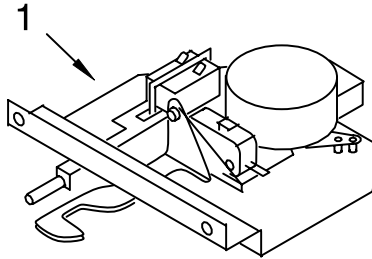

LATCH PARTS

For Models:GBD307PRQ01, GBD307PRB01, GBD307PRS01, GBD307PRY01
(Designer White) (Black) (S.Steel) (U. Silver)

Illus. No.	Part No.	DESCRIPTION
1	9759525	Latch, Motorized

FOR ORDERING INFORMATION REFER TO PARTS PRICE LIST