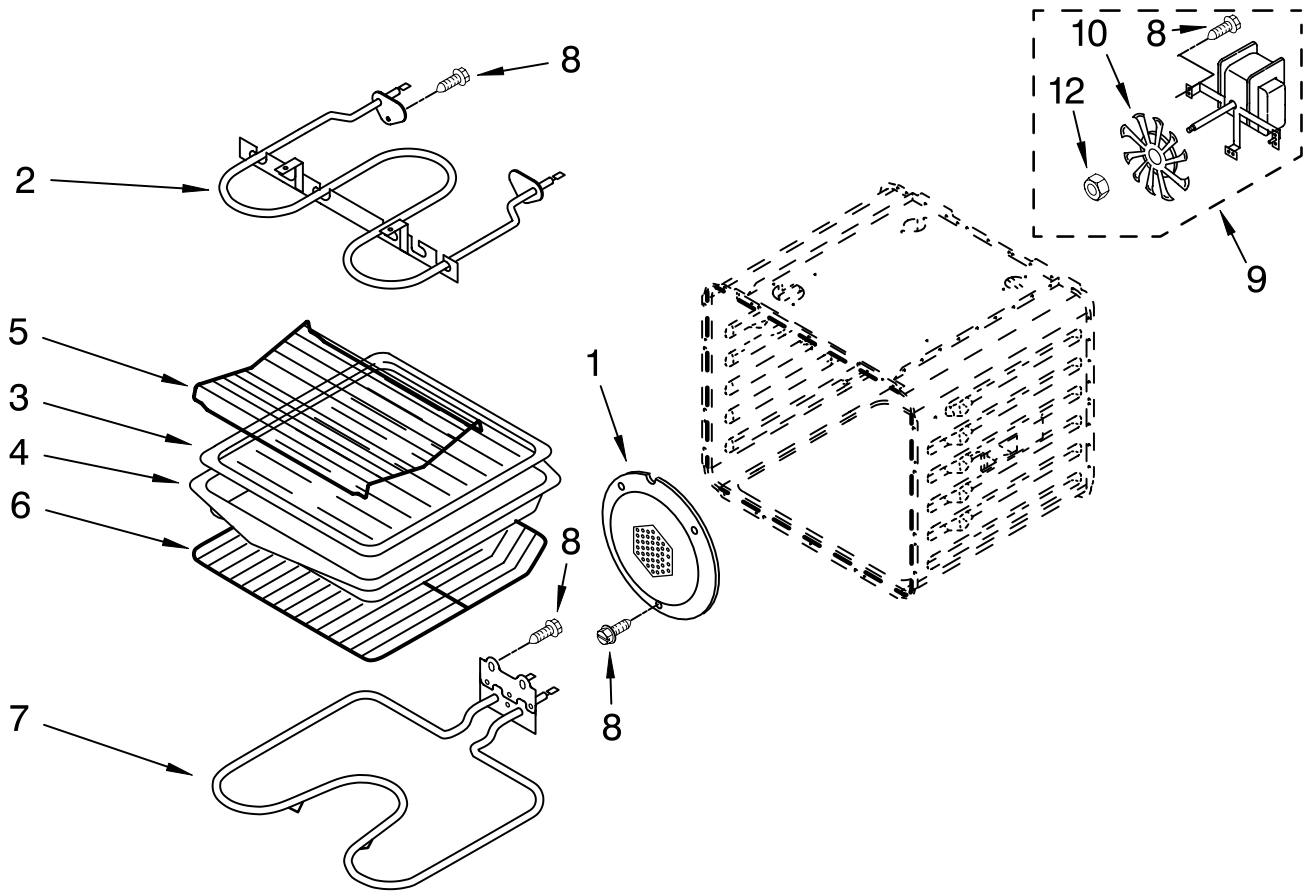

INTERNAL OVEN PARTS

For Models: GBD307PRQ01, GBD307PRB01, GBD307PRS01, GBD307PRY01
(Designer White) (Black) (S.Steel) (U. Silver)

Illus. No.	Part No.	DESCRIPTION
1	4448988	Cover, Fan
2	4456103	Element, Broil
3	4457277	Grill, Broiler
4	4457276	Pan, Broiler
5	3181534	Rack, Roasting
6	4448717	Rack, Oven
7	4452153	Element, Bake
8	4449154	Screw
9	4451583	Fan, Convection
10	4452226	Blade, Fan
12	4452227	Nut

FOR ORDERING INFORMATION REFER TO PARTS PRICE LIST