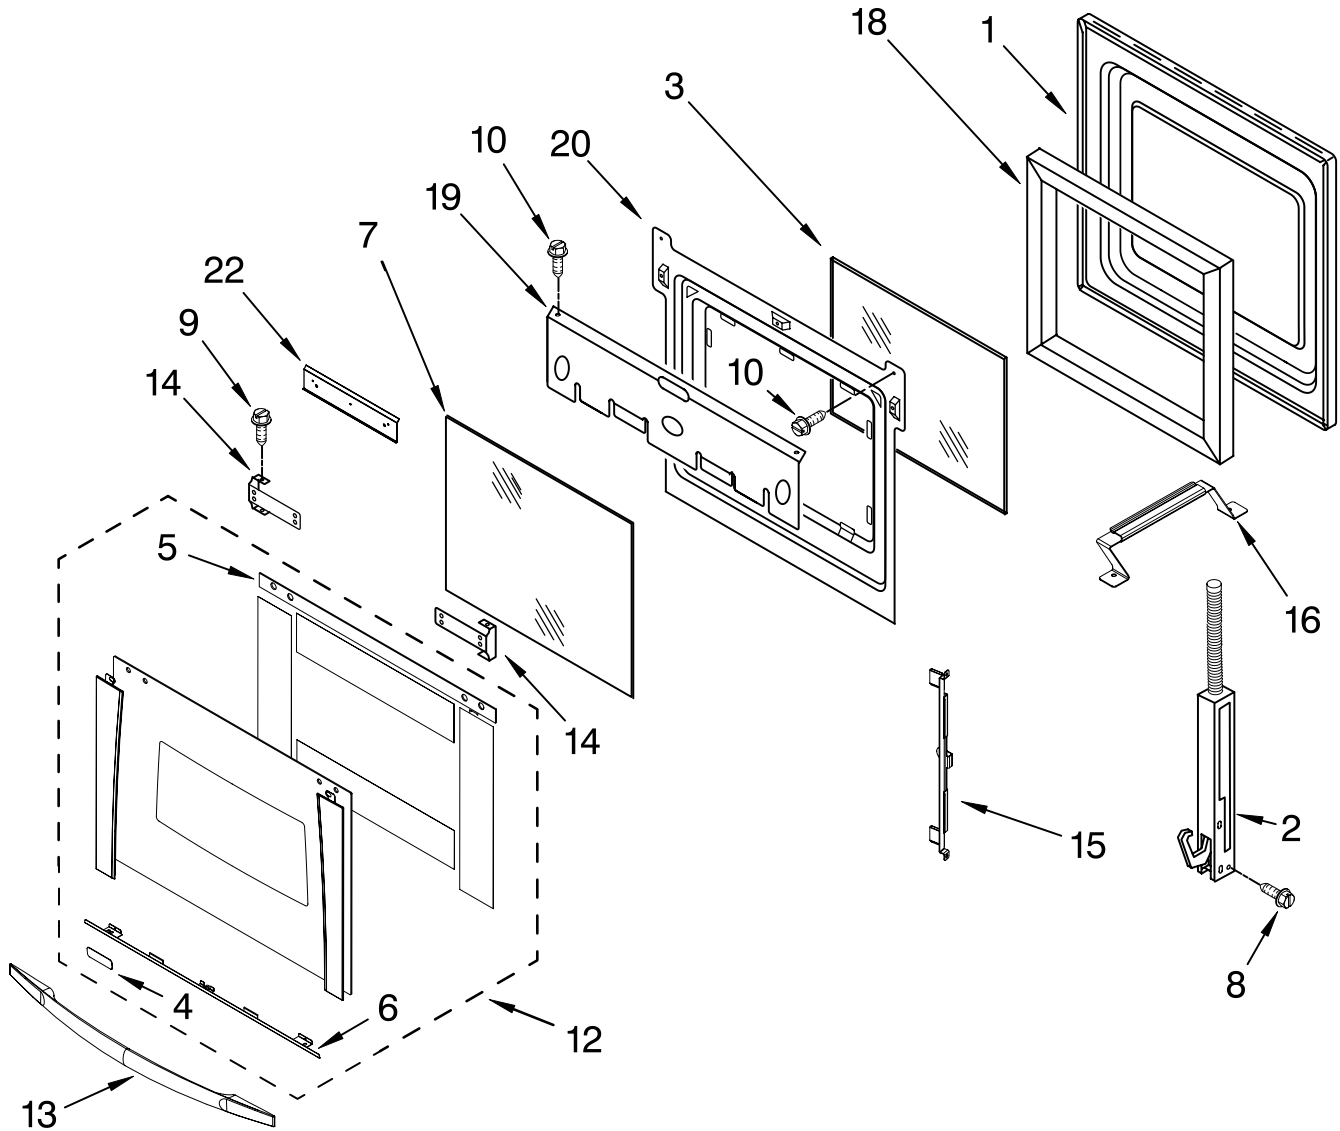

OVEN DOOR PARTS

For Models:GBD307PRQ01, GBD307PRB01, GBD307PRS01, GBD307PRY01
(Designer White) (Black) (S.Steel) (U. Silver)

Illus. No.	Part No.	DESCRIPTION
1	8303700	Door Liner
2	9760577	Hinge, Door R.Hand (Yellow)
	9760578	L.Hand (Yellow)
3	4449259	Glass, Inner
4	8303810	Nameplate
5	8303878	Seal – Door
6	8302947	Trim, Bottom
7	9759225	Glass, Inner
8	4449743	Screw
9	4451040	Screw
10	4449809	Screw

Illus. No.	Part No.	DESCRIPTION
12		Door Glass Assy (Upper)
	8303306	White
	8303300	Black
	8303288	S.Steel
	8304177	Silver
	8303307	White
	8303301	Black
	8303289	S.Steel
	8304178	Silver

Illus. No.	Part No.	DESCRIPTION
13		Door Handle
	8302814	White
	8302813	Black
	8303164	S.Steel
14	8303167	Bracket, Handle
15	9759229	Bracket(2nd Glass)
16	9759230	Bracket(3rd Glass)
18	4451722	Insulation, door
19	4457103	Shield, Heat
20	4457132	Retainer, Glass
22	4457114	Shield, Heat

FOR ORDERING INFORMATION REFER TO PARTS PRICE LIST