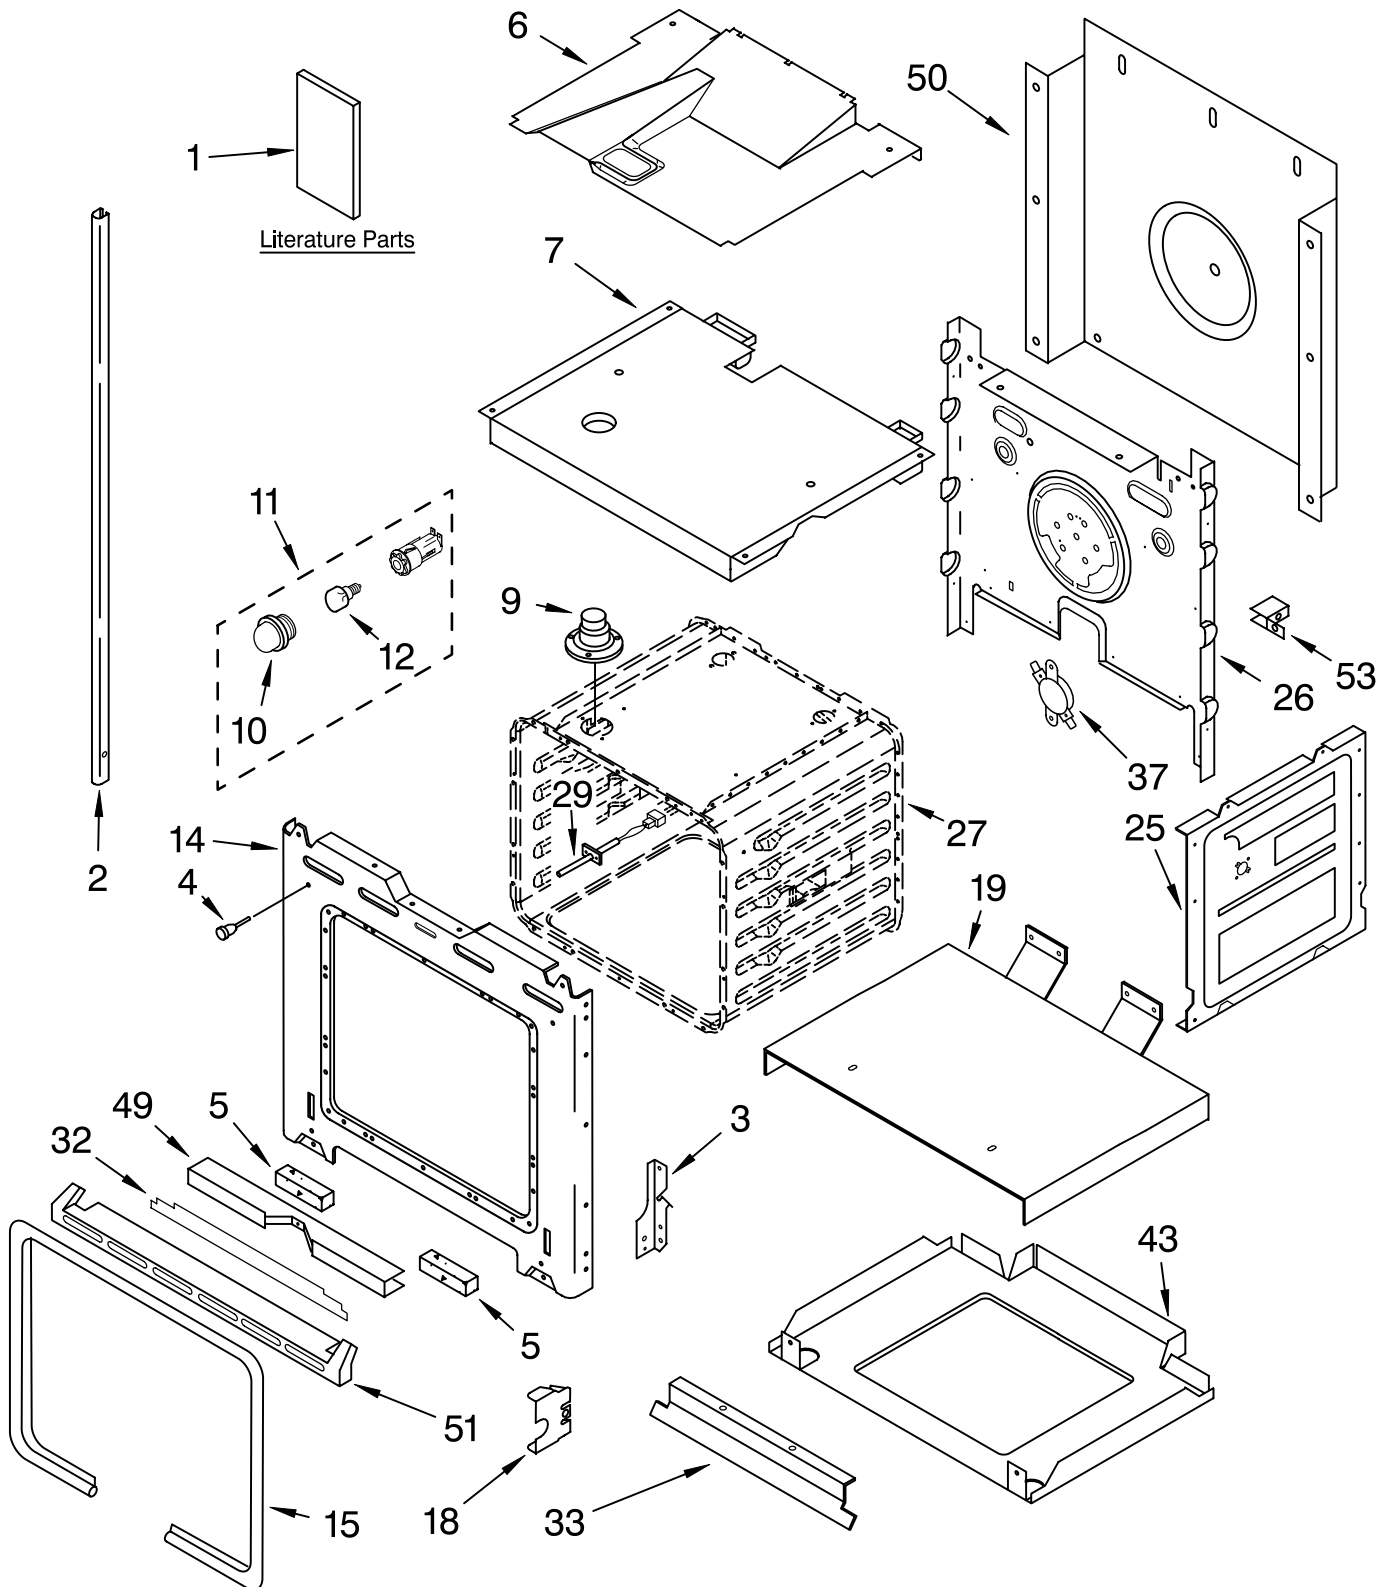

LOWER OVEN PARTS

For Models: GBD307PRQ00, GBD307PRB00, GBD307PRS00, GBD307PRT00
(Designer White) (Black) (S.Steel) (Biscuit)

30" BUILT-IN ELECTRIC
DOUBLE OVEN
CONVECTION-UPPER
SELF-CLEAN (GOLD LINE)

FOR ORDERING INFORMATION REFER TO PARTS PRICE LIST

LOWER OVEN PARTS

For Models: GBD307PRQ00, GBD307PRB00, GBD307PRS00, GBD307PRT00
 (Designer White) (Black) (S.Steel) (Biscuit)

Illus. No.	Part No.	DESCRIPTION	Illus. No.	Part No.	DESCRIPTION	Illus. No.	Part No.	DESCRIPTION
1	8303647	Literature Parts Installation Instructions	7	4455865	Top, Chassis	37	9759242	Thermostat (TOD) (Temp.) SPST
	8303645	Use & Care Guide (Oven)		4449809	Screw		4449809	Screw
	8302068	Tech Sheet (Oven)	9	4452158	Tube, Vent	43	9759713	Base, Chassis
	4449237	Cookbook, WP Conv.	10	3196176	Screw		4449809	Screw
	3191638	Safer Cooking Tips	11	4452165	Lens, Light	49	4448933	Retainer, Gasket
	9759133	Safer Cooking Tips	12	4452368	Oven Light Assy		4449154	Screw
2		Trim, Side	14	4452166	Bulb, Light	50	4451747	Cover, Back
	8302919	RH White		9759060	Frame, Front		4449809	Screw
	8302920	LH White		4449040	Screw	51		Trim, Bottom
	8302921	RH Biscuit	15	4450118	Nut		8302948	White
	8302922	LH Biscuit	18	4455382	Gasket, Door		8302947	Black
	8302917	RH Black	19	4452152	Bracket, Mounting		8302949	Biscuit
	8302918	LH Black	25	4451478	Support, Insulation		8302950	S.Steel
	8303209	LH S.Steel		4455641	Side, Chassis (R.H. & L.H.)			Screw
	8303210	RH S.Steel		4449809	Screw	53	4449845	Support, Bracket
	8281236	Screw	26	4452234	Back, Chassis		4449809	Screw
3		Hinge Receiver		4449809	Screw	FOLLOWING PARTS NOT ILLUSTRATED		
	4455605	Left Hand	27		Liner, Oven (Not serviceable)	INSULATION		
	4455606	Right Hand	29	4455636	Sensor		4449316	Insulation, Wrap
4	4448520	Bumper, Door		4449154	Screw		4450365	Insulation, Back
5	4452490	Spacer, Foam	32	8300154	Insulation, Bottom Vent			
6	8302349	Divider, Vent	33	9760677	Deflector (Btm)			
	4449809	Screw		4449154	Screw			