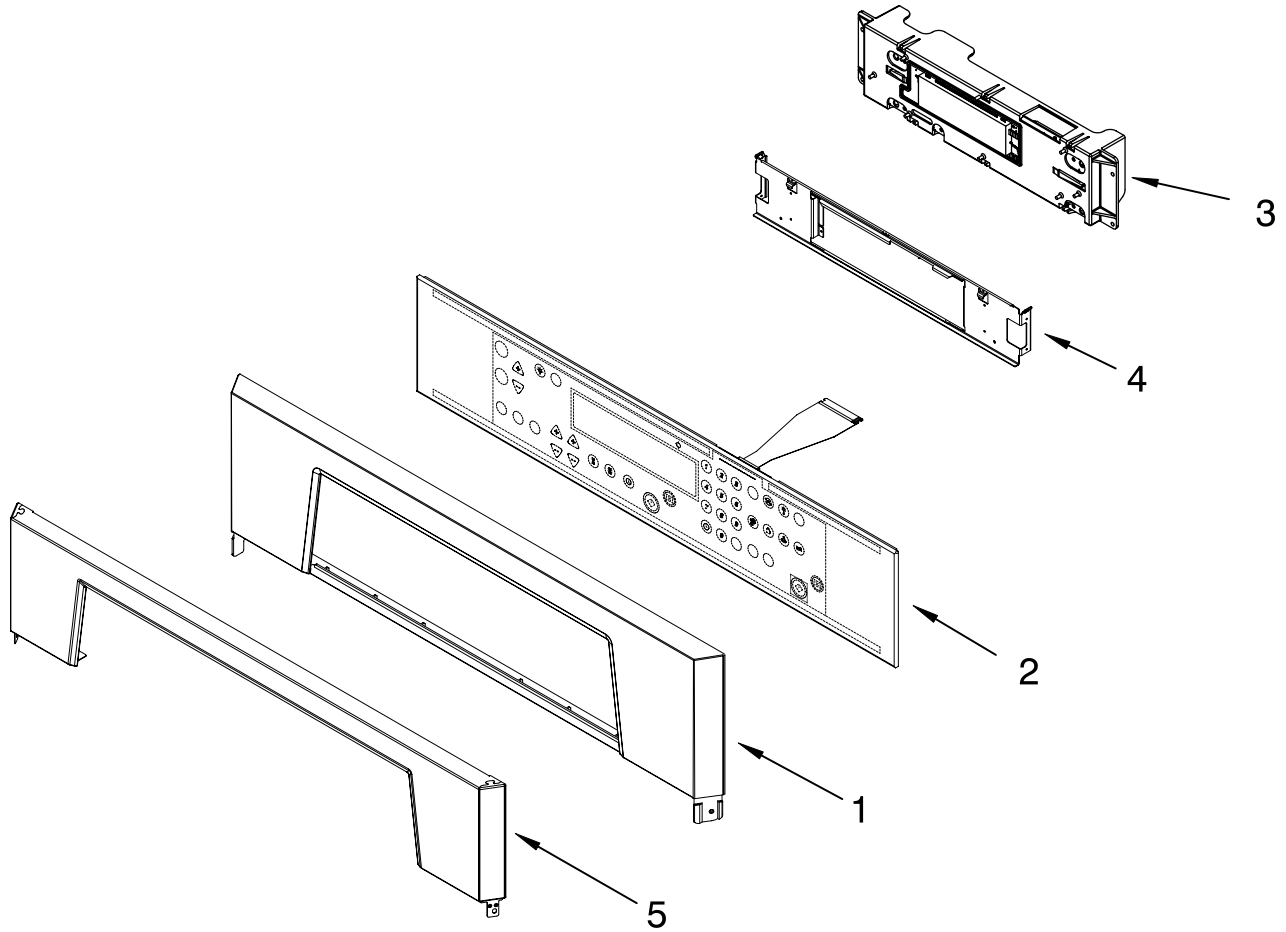

CONTROL PANEL PARTS

For Models: GBD307PRQ00, GBD307PRB00, GBD307PRS00, GBD307PRT00
(Designer White) (Black) (S.Steel) (Biscuit)

Illus. No.	Part No.	DESCRIPTION
1	8302849	Control Panel White
	8302848	Control Panel Black
	8302850	Control Panel Biscuit
2	8303182	Assy, Switch Black
	8303224	Assy, Switch White
	8303230	Assy, Switch Biscuit
3	8303817	Assy, Control
	4449745	Screw
	8301848	Latch, Sister Board
4	8302990	Control, Bracket
5	8302877	Trim-Panel (Use on S.Steel model only)

FOR ORDERING INFORMATION REFER TO PARTS PRICE LIST