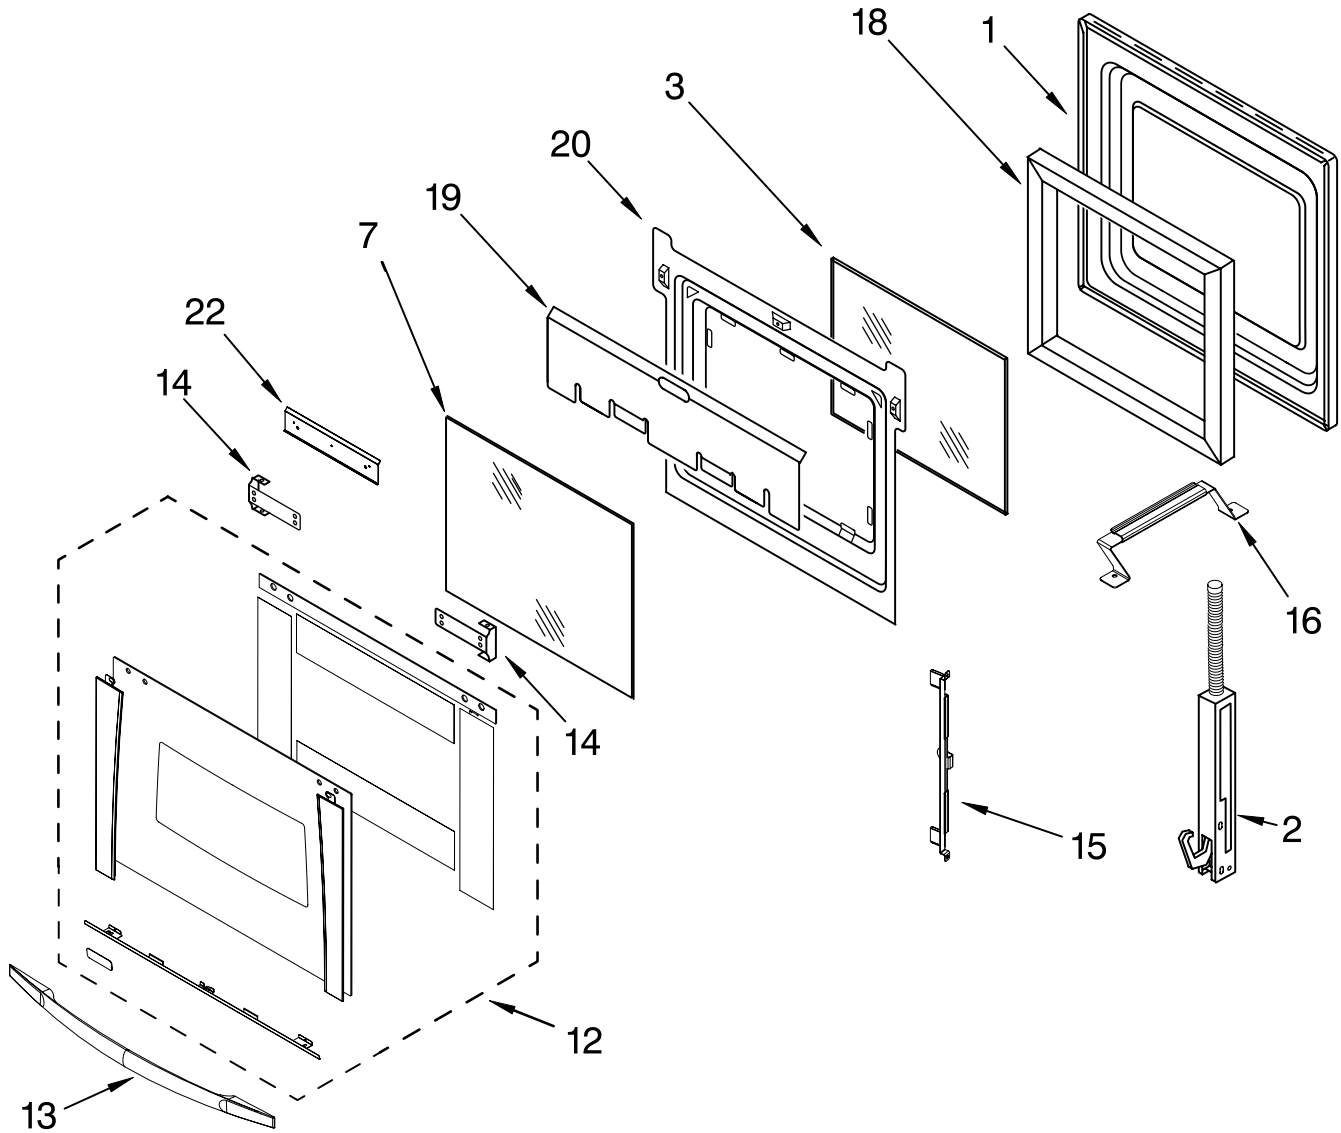

OVEN DOOR PARTS

For Models: GBD307PRQ00, GBD307PRB00, GBD307PRS00, GBD307PRT00
(Designer White) (Black) (S.Steel) (Biscuit)

Illus. No.	Part No.	DESCRIPTION	Illus. No.	Part No.	DESCRIPTION	Illus. No.	Part No.	DESCRIPTION
1	8303700	Door Liner	12		Door Glass Assy (Upper)	13		Door Handle
2		Hinge, Door		8303306	White		8302814	White
	8300577	R.Hand (Yellow)		8303300	Black		8302813	Black
	8300578	L.Hand (Yellow)		8303310	Biscuit		8302815	Biscuit
	4449743	Screw		8303288	S.Steel (Lower)	14	8303164	S.Steel
3	4449259	Glass, Inner		8303307	White		8303167	Bracket, Handle
7	9759225	Glass, Inner		8303301	Black		4451040	Screw
				8303311	Biscuit	15	9759229	Bracket(2nd Glass)
				8303289	S.Steel	16	9759230	Bracket(3rd Glass)
						18	4451722	Insulation, door
						19	4457103	Shield, Heat
							4449809	Screw
						20	4457132	Retainer, Glass
							4449809	Screw
						22	4457114	Shield, Heat

FOR ORDERING INFORMATION REFER TO PARTS PRICE LIST