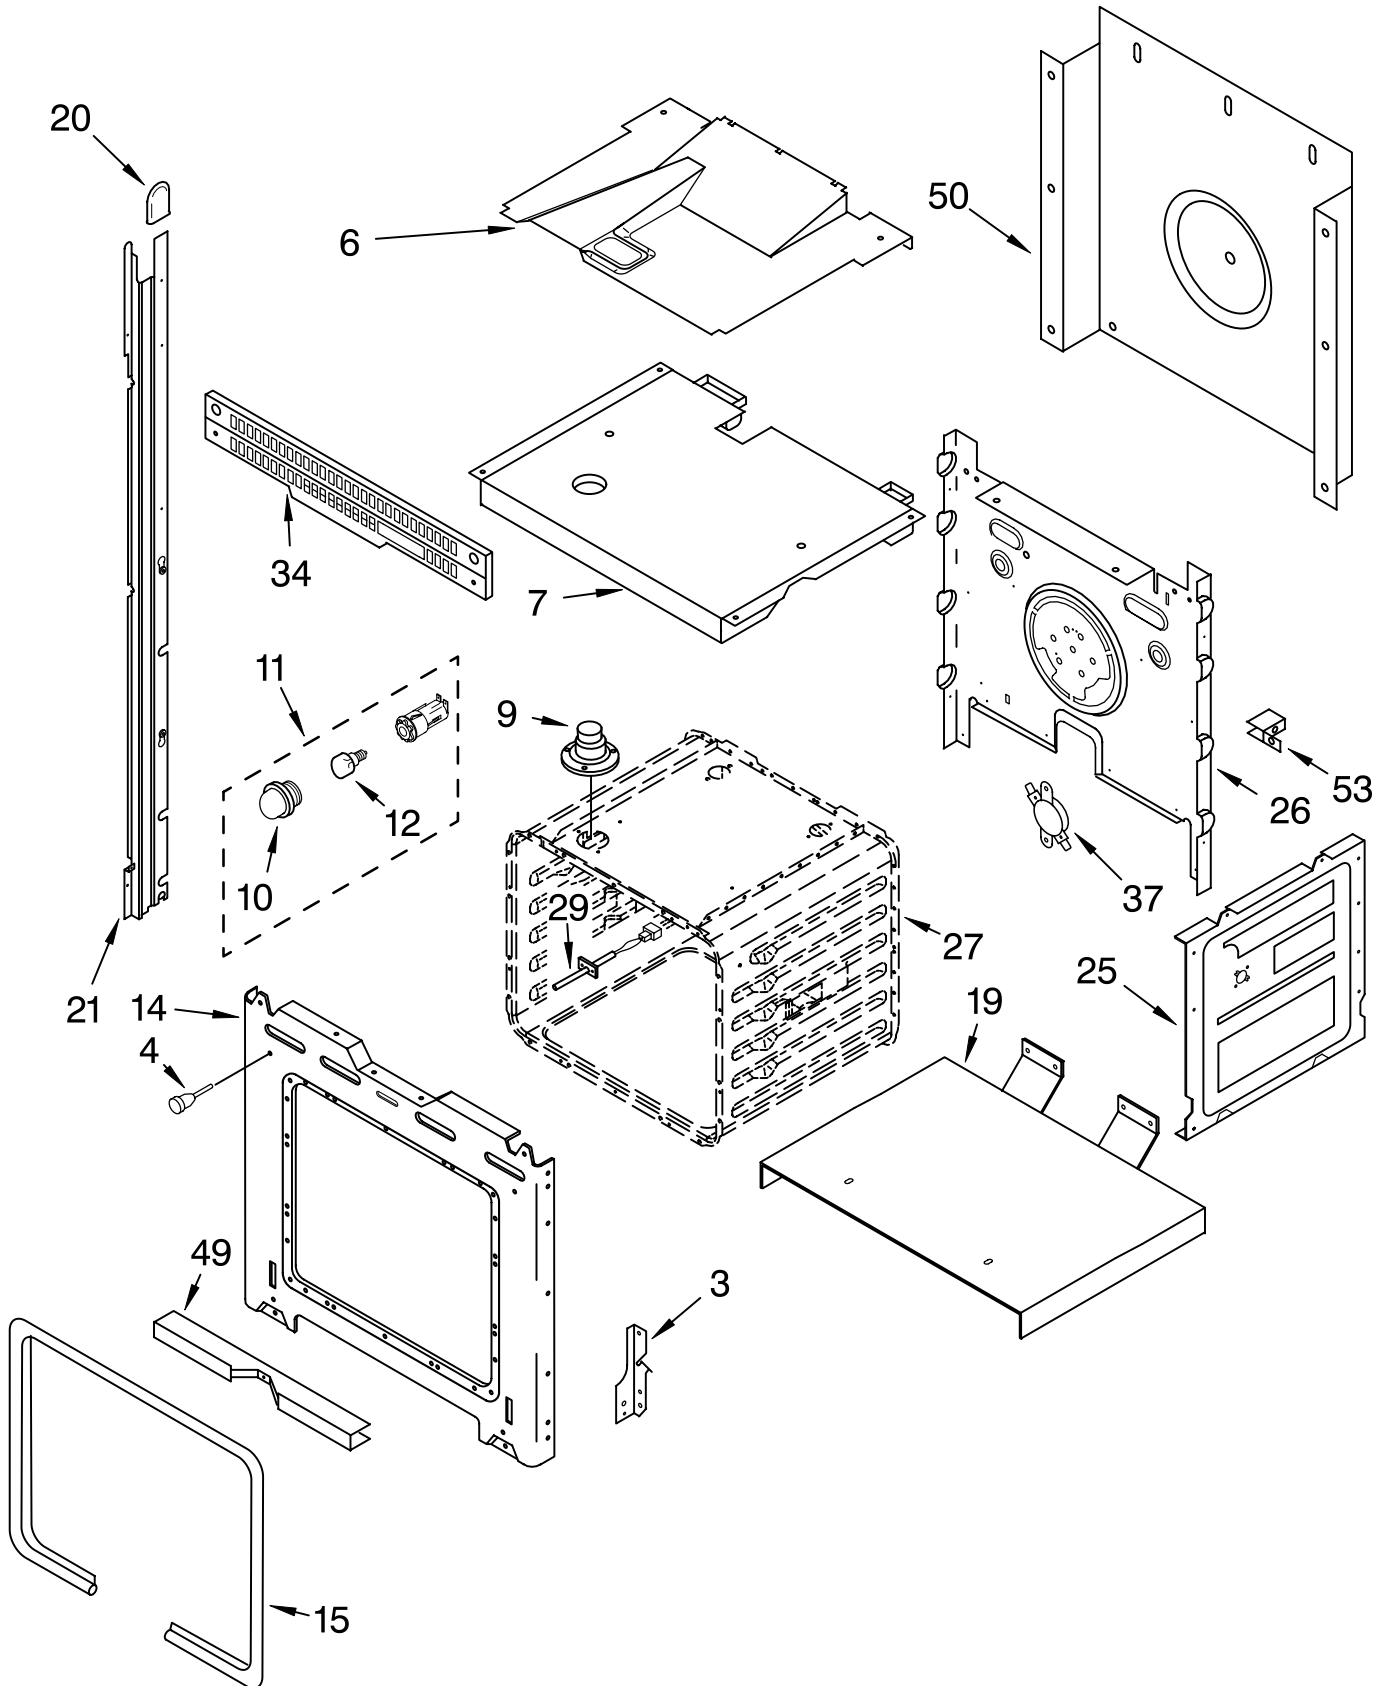

UPPER OVEN PARTS

For Models: GBD307PRQ00, GBD307PRB00, GBD307PRS00, GBD307PRT00
(Designer White) (Black) (S.Steel) (Biscuit)

FOR ORDERING INFORMATION REFER TO PARTS PRICE LIST

UPPER OVEN PARTS

For Models: GBD307PRQ00, GBD307PRB00, GBD307PRS00, GBD307PRT00
(Designer White) (Black) (S.Steel) (Biscuit)

Illus. No.	Part No.	DESCRIPTION
3		Hinge Receiver
	4455605	Left Hand
	4455606	Right Hand
4	4448520	Bumper, Door
6	8302349	Divider, Vent
	4449809	Screw
7	4455865	Top, Chassis
	4449809	Screw
9	4452158	Tube, Vent
	3196176	Screw
10	4452165	Lens, Light
11	4452368	Oven Light Assy
12	4452166	Bulb, Light
14	9759060	Frame, Front
	4449040	Screw
	4450118	Nut
15	4455382	Gasket, Door
19	4451478	Support, Insulation
	4449809	Screw
20	4451605	Cap, Spacer
21		Rail, Side
	8302793	Right Side
	8302794	Left Side
	4448444	Grommet
	4449154	Screw
25	4455641	Side, Chassis (R.H. & L.H.)
	4449809	Screw
26	4452234	Back, Chassis
	4449809	Screw
27		Liner, Oven (Not serviceable)
29	4455636	Sensor
	4449154	Screw
34	4452267	Vent, Center
	3400832	Screw
37	9759242	Thermostat (TOD) (Temp.) SPST
49	4448933	Retainer, Gasket
	4449154	Screw
50	4451747	Cover, Back
	4449809	Screw
53	4449845	Support, Bracket
	4449809	Screw

FOLLOWING PARTS NOT ILLUSTRATED

INSULATION

4449316 Insulation, Wrap
4450365 Insulation, Back