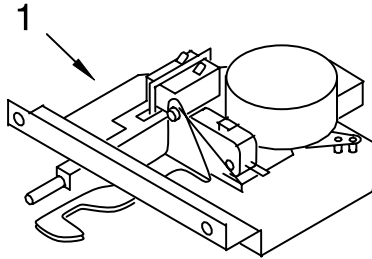

LATCH PARTS

For Models: GBD307PRQ00, GBD307PRB00, GBD307PRS00, GBD307PRT00
(Designer White) (Black) (S.Steel) (Biscuit)

<u>Illus. No.</u>	<u>Part No.</u>	<u>DESCRIPTION</u>
1	9759481	Latch, Motorized