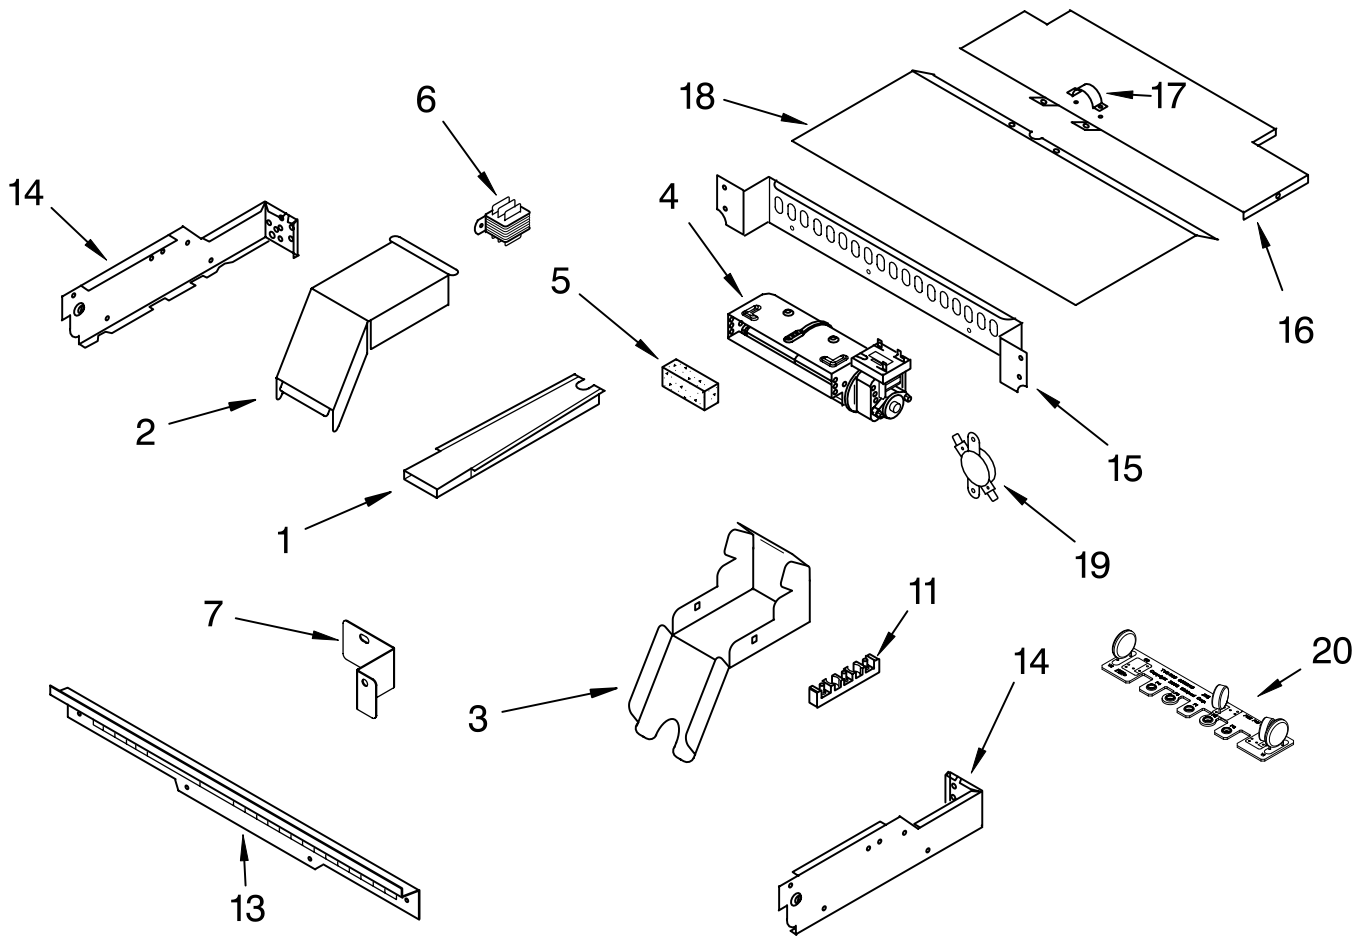

FOR ORDERING INFORMATION REFER TO PARTS PRICE LIST

CONTROL PANEL PARTS

For Models: GBD307PRQ00, GBD307PRB00, GBD307PRS00, GBD307PRT00
 (Designer White) (Black) (S.Steel) (Biscuit)

Illus. No.	Part No.	DESCRIPTION
1	8302849	Control Panel White
	8302848	Control Panel Black
	8302850	Control Panel Biscuit
2	8303182	Assy, Switch Black
	8303224	Assy, Switch White
	8303230	Assy, Switch Biscuit
3	8303817	Assy, Control
	4449745	Screw
	8301848	Latch, Sister Board
4	8302990	Control, Bracket
5	8302877	Trim-Panel (Use on S.Steel model only)

FOR ORDERING INFORMATION REFER TO PARTS PRICE LIST

TOP VENTING PARTS

For Models: GBD307PRQ00, GBD307PRB00, GBD307PRS00, GBD307PRT00
 (Designer White) (Black) (S.Steel) (Biscuit)

Illus. No.	Part No.	DESCRIPTION
1	4451759	Assembly,
2	4455178	Elbow, Vent Top
3	4455177	Elbow, Vent Btm
4		Blower
	6610168	45MM Lower Oven
	4457289	65MM Upper Oven
	4455191	Bracket
5	4451758	Foam, Block
6	8300642	Transformer, Control