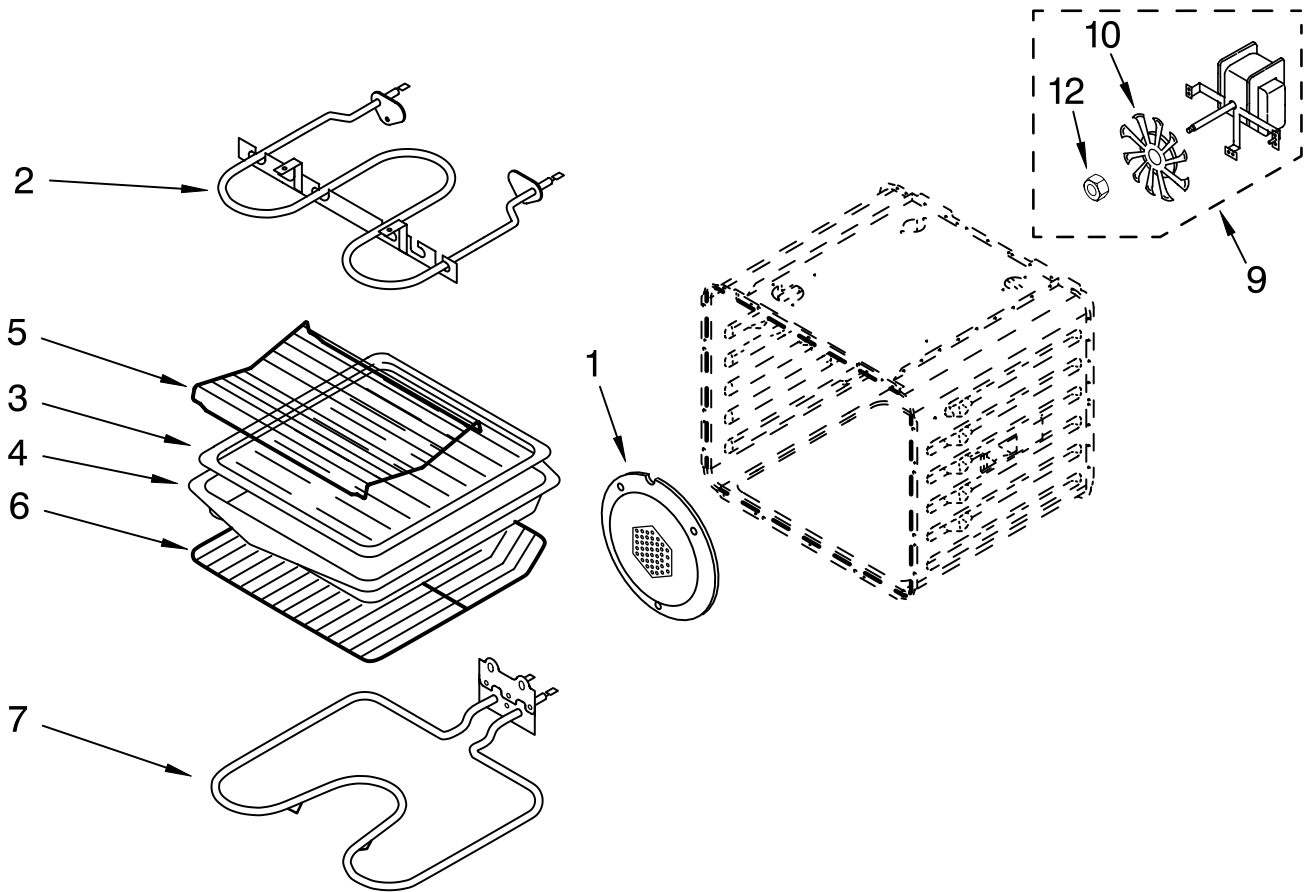

FOR ORDERING INFORMATION REFER TO PARTS PRICE LIST

LATCH PARTS

For Models: GBD307PRQ00, GBD307PRB00, GBD307PRS00, GBD307PRT00
(Designer White) (Black) (S.Steel) (Biscuit)

<u>Illus. No.</u>	<u>Part No.</u>	<u>DESCRIPTION</u>
1	9759481	Latch, Motorized

INTERNAL OVEN PARTS

For Models: GBD307PRQ00, GBD307PRB00, GBD307PRS00, GBD307PRT00
 (Designer White) (Black) (S.Steel) (Biscuit)

Illus. No.	Part No.	DESCRIPTION
1	4448988	Cover, Fan
	4449154	Screw
2	4456103	Element, Broil
	4449154	Screw
3	4457277	Grill, Broiler
4	4457276	Pan, Broiler
5	3181534	Rack, Roasting
6	4448717	Rack, Oven
	9759322	Pad, Rack
7	4452153	Element, Bake
	4449154	Screw
9	4451583	Fan, Convection
	4449154	Screw
10	4452226	Blade, Fan
12	4452227	Nut