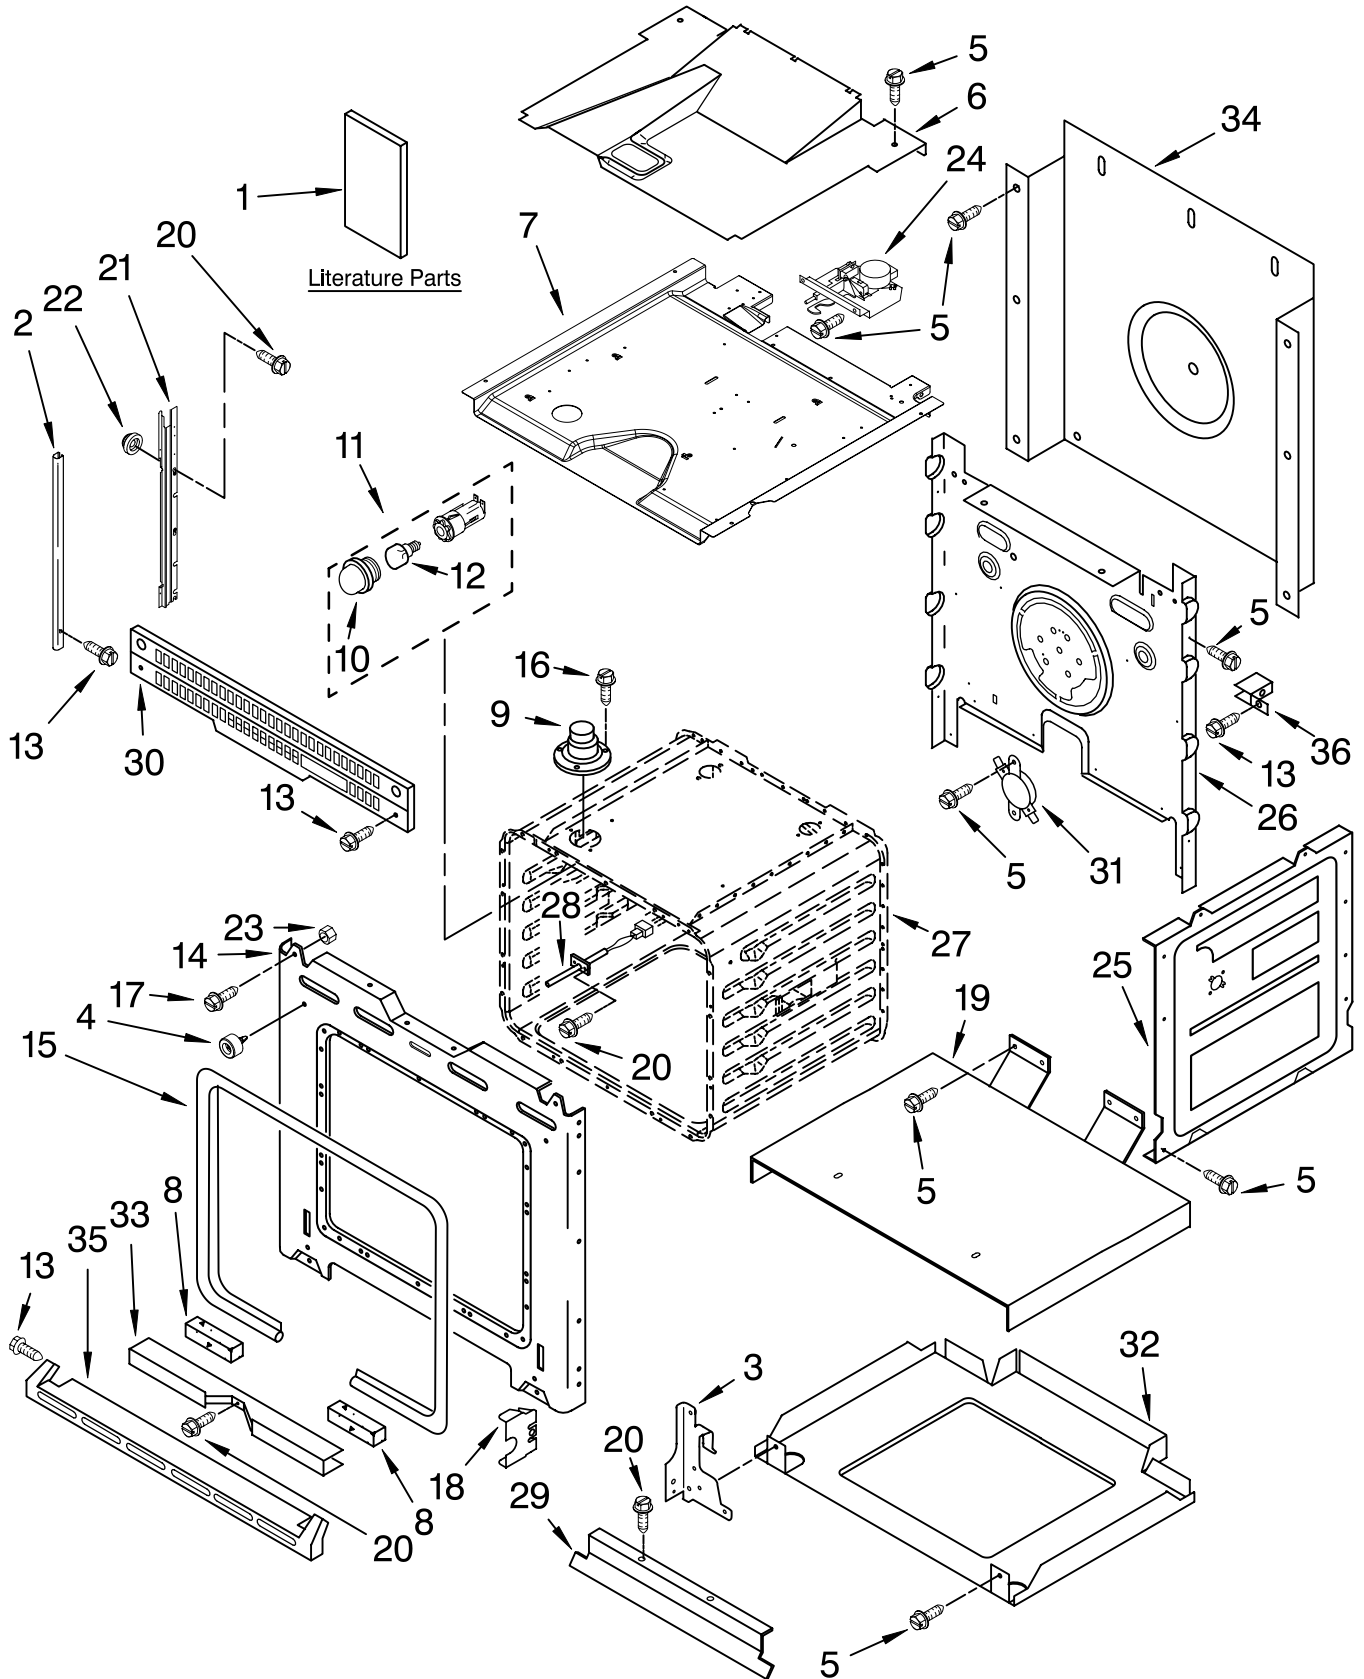

OVEN PARTS

For Models: GBD277PRS02
(Stainless)

27" BUILT-IN ELECTRIC
DOUBLE OVEN
CONVECTION - UPPER OVEN
SELF-CLEAN (GOLD LINE)

FOR ORDERING INFORMATION REFER TO PARTS PRICE LIST

OVEN PARTS

For Models:GBD277PRS02

(Stainless)

Illus. No.	Part No.	DESCRIPTION	Illus. No.	Part No.	DESCRIPTION	Illus. No.	Part No.	DESCRIPTION
1		Literature Parts	10	W10067870	Lens, Light	28	4455636	Sensor
	8303648	Installation Instructions	11	W10009930	Assembly, Light	29	9760676	Deflector, Vent
		Owners Manual	12	4452166	Bulb, Light	30	4452266	Vent, Center
	8304075	English	13	3400832	Screw	31		Safety (TOD) Swtch
	8304076	French	14	W10130370	Frame, Front			Thermostat (temp)
	8302068	Tech Sheet (Oven)	15	4455381	Gasket, Door		9759242	Upper
		Safer Cooking Tips	16	3196176	Screw		9759243	Lower
	3191638	English	17	4449040	Screw	32	4455529	Base, Chassis
	9759133	French	18	4452152	Bracket, Mounting	33	4448933	Retainer, Gasket
2		Trim, Side	19	4451477	Support, Insulation	34	4451747	Cover, Back
	W10136339	Right	20	4449154	Screw	35	8302940	Trim, Bottom
	W10136338	Left	21		Rail, Side	36	4449845	Support, Bracket
3		Receiver, Hinge		8302793	Right	FOLLOWING PARTS		
	4455605	Left		8302794	Left	NOT ILLUSTRATED		
	4455606	Right	22	4448444	Grommet	INSULATION		
4	W10105790	Bumper, Door	23	4450118	Nut			
5	4449809	Screw	24	9760888	Latch, Motorized		4449315	Insulation, Wrap
6	8302348	Divider, Vent	25	4455641	Side, Chassis		4450364	Insulation, Back
7	4455864	Top Chassis	26	4452233	Back, Chassis			
8	4452490	Spacer, Foam	27		Liner, Oven			
9	4452158	Tube, Vent			(Not serviceable)			

FOR ORDERING INFORMATION REFER TO PARTS PRICE LIST

CONTROL PANEL PARTS

For Models:GBD277PRS02

(Stainless)

Illus. No.	Part No.	DESCRIPTION
1	8302844	Control Panel
2	W10112115	Assembly, Switch
3	8303883	Assembly, Control
4	W10153087	Backer, Control Panel
5	3400832	Screw
6	4449745	Screw
7	W10144999	Cladding, Control Panel
8	8301848	Latch, Sister Board