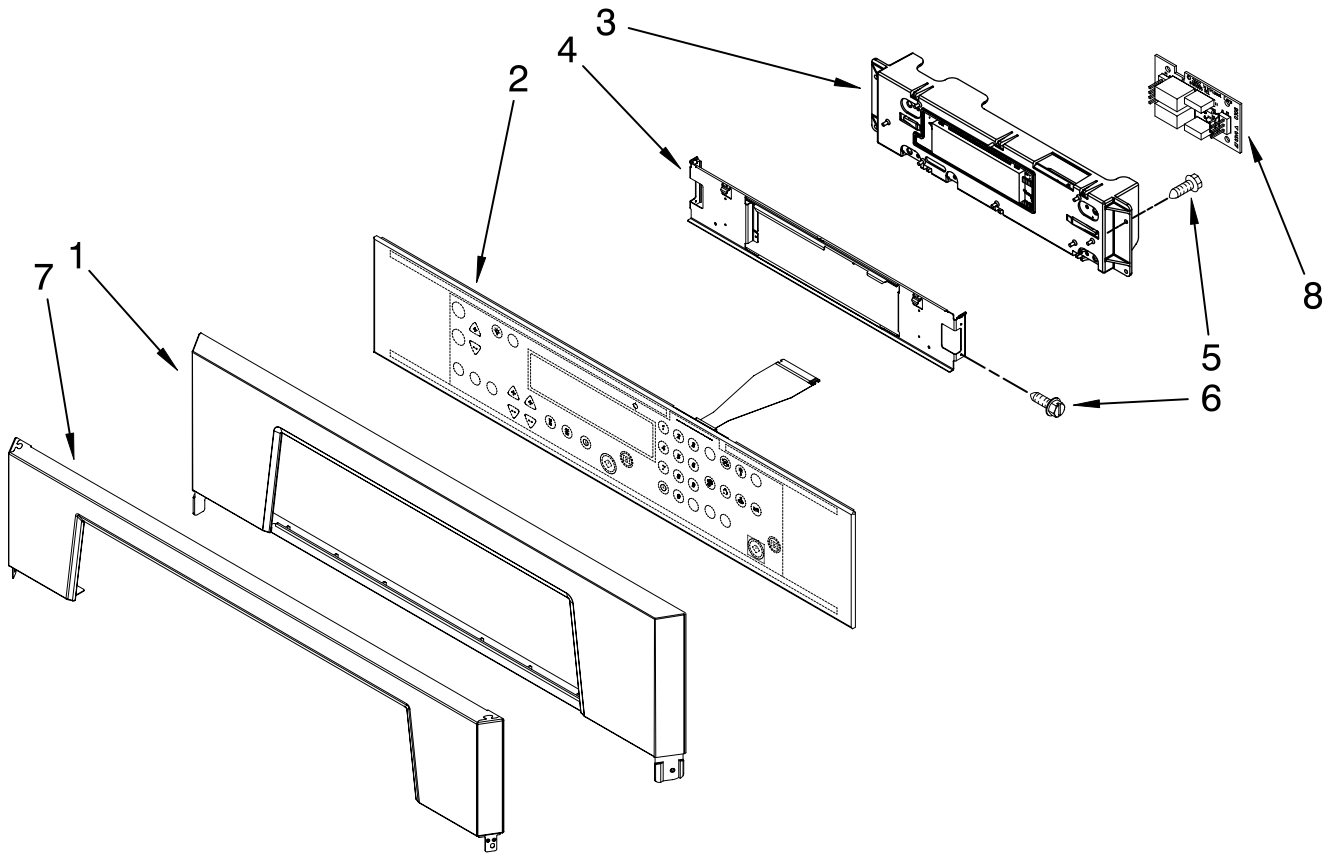

(Stainless)

Illus. No.	Part No.	DESCRIPTION	Illus. No.	Part No.	DESCRIPTION	Illus. No.	Part No.	DESCRIPTION
1		Literature Parts	10	W10067870	Lens, Light	28	4455636	Sensor
	8303648	Installation Instructions	11	W10009930	Assembly, Light	29	9760676	Deflector, Vent
		Owners Manual	12	4452166	Bulb, Light	30	4452266	Vent, Center
	8304075	English	13	3400832	Screw	31		Safety (TOD) Swtch
	8304076	French	14	W10130370	Frame, Front			Thermostat (temp)
	8302068	Tech Sheet (Oven)	15	4455381	Gasket, Door		9759242	Upper
		Safer Cooking Tips	16	3196176	Screw		9759243	Lower
	3191638	English	17	4449040	Screw	32	4455529	Base, Chassis
	9759133	French	18	4452152	Bracket, Mounting	33	4448933	Retainer, Gasket
2		Trim, Side	19	4451477	Support, Insulation	34	4451747	Cover, Back
	W10136339	Right	20	4449154	Screw	35	8302940	Trim, Bottom
	W10136338	Left	21		Rail, Side	36	4449845	Support, Bracket
3		Receiver, Hinge		8302793	Right	FOLLOWING PARTS		
	4455605	Left		8302794	Left	NOT ILLUSTRATED		
	4455606	Right	22	4448444	Grommet	INSULATION		
4	W10105790	Bumper, Door	23	4450118	Nut			
5	4449809	Screw	24	9760888	Latch, Motorized		4449315	Insulation, Wrap
6	8302348	Divider, Vent	25	4455641	Side, Chassis		4450364	Insulation, Back
7	4455864	Top Chassis	26	4452233	Back, Chassis			
8	4452490	Spacer, Foam	27		Liner, Oven			
9	4452158	Tube, Vent			(Not serviceable)			

FOR ORDERING INFORMATION REFER TO PARTS PRICE LIST

CONTROL PANEL PARTS

For Models:GBD277PRS02

(Stainless)

Illus. No.	Part No.	DESCRIPTION
1	8302844	Control Panel
2	W10112115	Assembly, Switch
3	8303883	Assembly, Control
4	W10153087	Backer, Control Panel
5	3400832	Screw
6	4449745	Screw
7	W10144999	Cladding, Control Panel
8	8301848	Latch, Sister Board