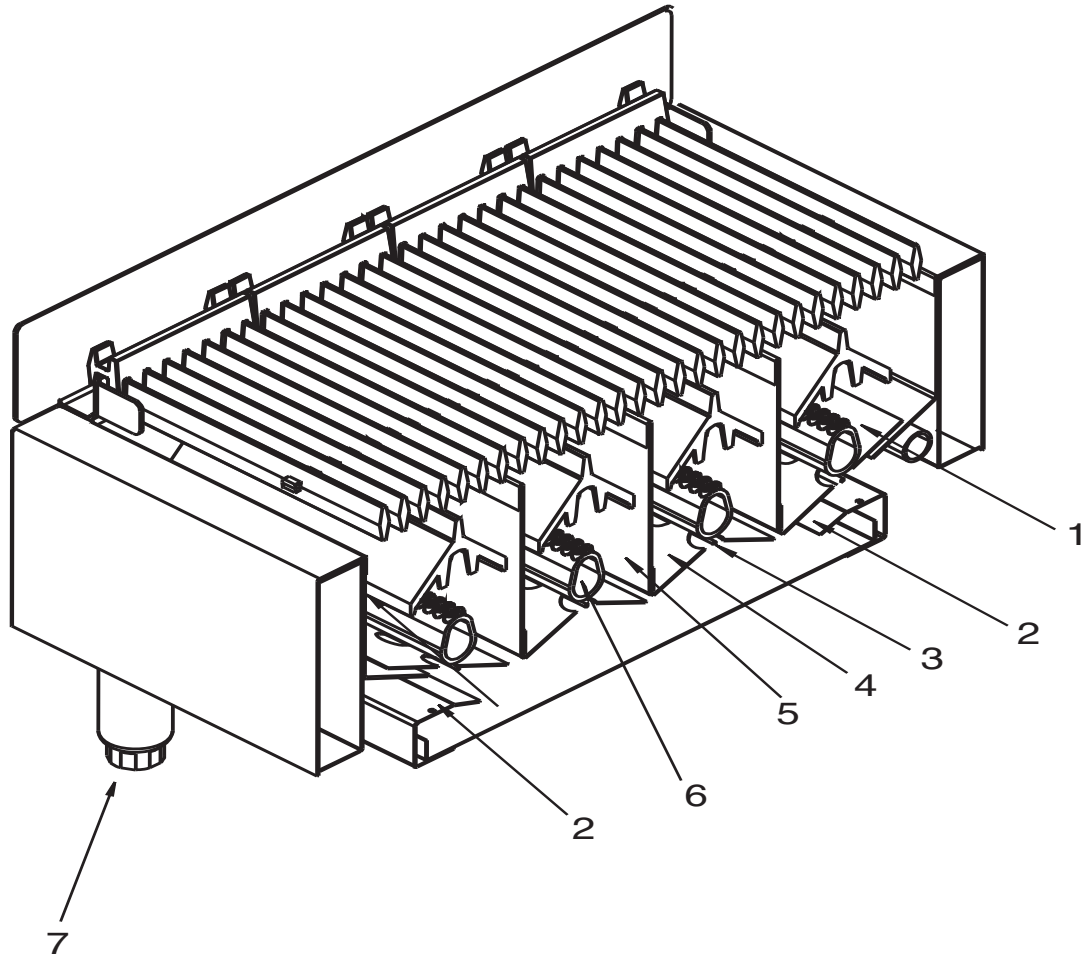

ACHIEVER CHARBROILER

ILLUS.	PART NO.	NAME OF PART	AMT.
1	00-410601-0FLAT	Flat Heat Deflector	AR
2	00-710513	Bracket, Tray Guide	2
3	00-710501	Burner Wire	AR
4	00-410601	Heat Deflector	AR
5	00-710510	Plate, Supercharger	AR
6	00-410600-000G2	Burner Assy. Casting	AR
7	00-710503	Leg, 2" OD X 4" L Adjustable	4