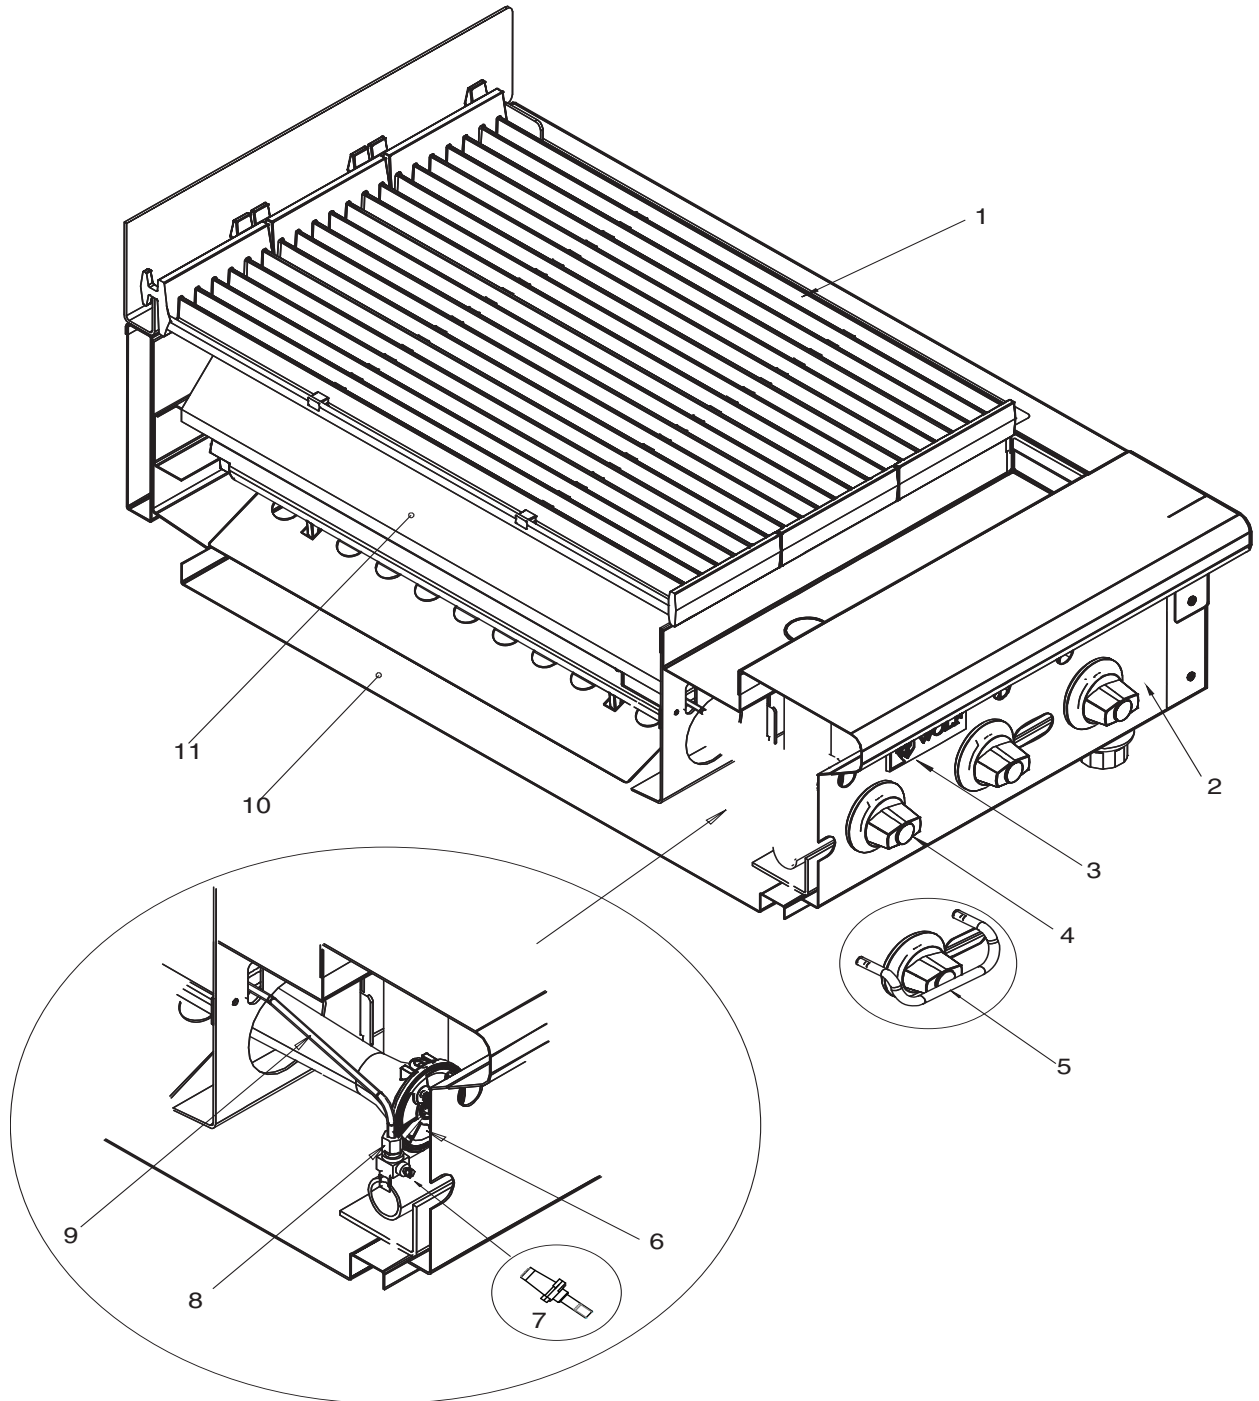

CATALOG OF REPLACEMENT PARTS ACHIEVER CHARBROILER

ITW Food Equipment Group

VULCAN

WWW.VULCANHART.COM

VACB SERIES

MODEL

VACB25	ML-710563
VACB36	ML-710564
VACB47	ML-710565
VACB60	ML-710566
VACB72	ML-498068

MODEL VACB47

ILLUS.	PART NO.	NAME OF PART	AMT.
1	00-410601-0FLAT	Flat Heat Deflector	AR
2	00-710513	Bracket, Tray Guide	2
3	00-710501	Burner Wire	AR
4	00-410601	Heat Deflector	AR
5	00-710510	Plate, Supercharger	AR
6	00-410600-000G2	Burner Assy. Casting	AR
7	00-710503	Leg, 2" OD X 4" L Adjustable	4

ACHIEVER CHARBROILER

ILLUS.	PART NO.	NAME OF PART	AMT.
1	00-720971-00024	Grate, 7 Rib Cast Diamond	AR
	00-412852-00001	Grate, 7 Rib Slanted	AR
2	00-498207-00025	Front Panel (VACB25, ACB25)	1
	00-498207-00036	Front Panel (VACB36, ACB36)	1
	00-498207-00047	Front Panel (VACB47, ACB47)	1
	00-498207-00060	Front Panel (VACB60, ACB60)	1
	00-498207-00072	Front Panel (VACB72, ACB72)	1
3	00-723204	Logo, Small Wolf	1
	00-417700-00003	Logo, Vulcan	1
4	00-719255-00012	Knob, Wolf (Red)	4
	00-428300-00001	Knob, Vulcan (Black)	4
5	00-788908-00001	Guard, Knob	1
6	00-404060-00001	Burner Air Mixer (Shutter)	4
7	00-719221	Burner Valve (Adj.)	AR
*	00-719951-00051	Orifice Hood #51 (Nat. Gas) (Sea Level to 3999')	AR
*	00-719951-00056	Orifice Hood #56 (LP Gas) (Sea Level to 3999')	AR
*	00-719951-00052	Orifice Hood #52 (Nat. Gas) (4000' to 4999')	AR
*	00-719951-00057	Orifice Hood #57 (LP Gas) (4000' to 4999')	AR
8	00-719189	Pilot Valve (Single)	AR
	00-719190	Pilot Valve (Double)	AR
	00-719370	1/8" Hex Head Plug	AR
9	00-719124	Tube, Pilot, 3/16" X 10"	AR
	00-710409	Bracket, Pilot (Double)	AR
	00-719135	Pilot Tip (S/S)	AR
10	00-788919	Tray, Crumb (25, 47 & 60 Models)	1
	00-788919	Tray, Crumb (72 Model)	2
	00-788920	Tray, Crumb (36 and 72 Models)	1
11	00-410602-00001	Casting, Radiant	AR
	Not Shown		
	00-408279-00021	Pressure Regulator (LP Gas)	1
	00-408279-00025	Pressure Regulator (Nat. Gas)	1
	00-710413	Brush, Charbroiler	1