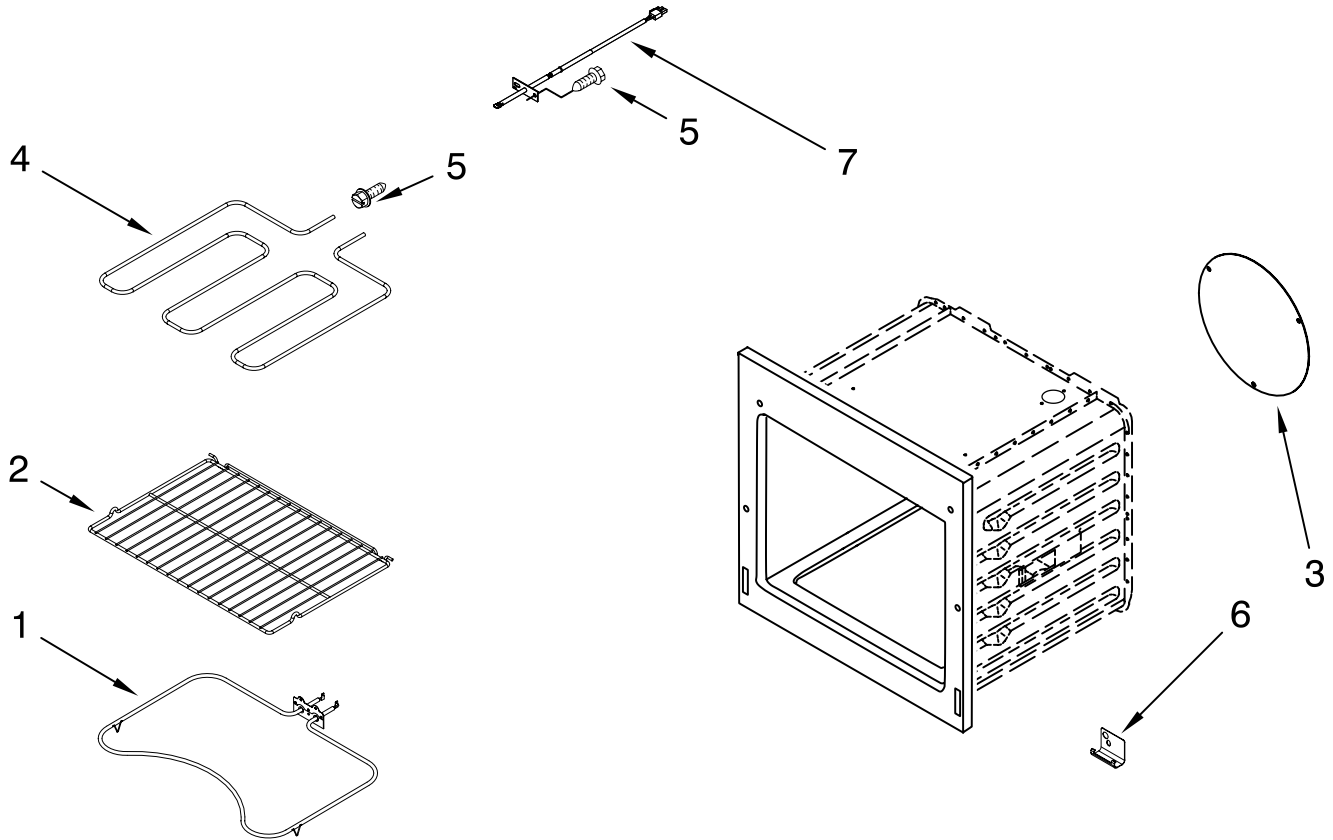

INTERNAL OVEN PARTS

For Models: MEW5627DDB16, MEW5627DDW16

(Black)

(White)

Illus. No.	Part No.	DESCRIPTION
1	7406P272-60	Element, Bake
2	7801P156-60	Rack, Straight
	W10275562	Rack, Oven Offset
3	3605F211-19	Plate, Non-Convect
4	7406P273-60	Element, Broil
5	7101P426-60	Screw
6	7112P126-60	Clip, Oven
7	7430P042-60	Sensor, Oven

FOR ORDERING INFORMATION REFER TO PARTS PRICE LIST