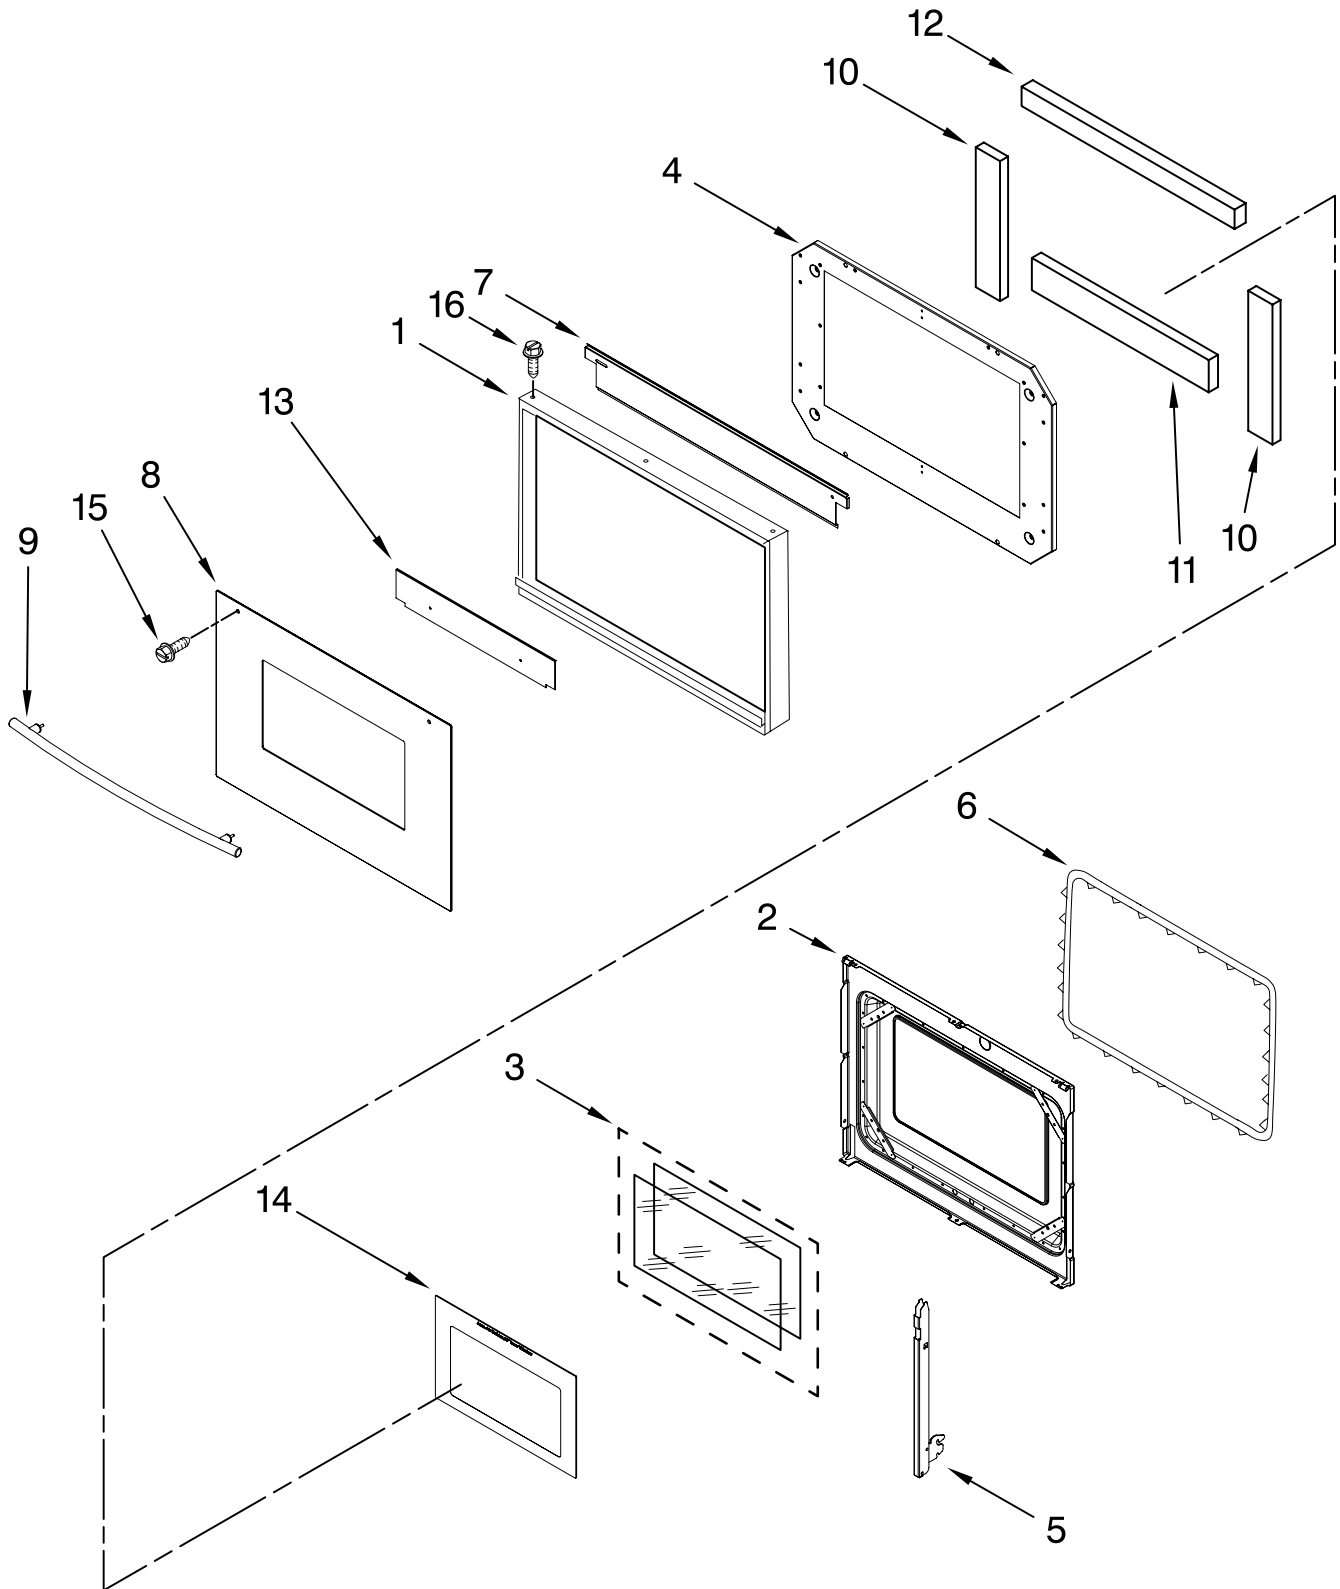

UPPER OVEN DOOR PARTS

For Models: MEW5627DDB16, MEW5627DDW16

(Black)

(White)

FOR ORDERING INFORMATION REFER TO PARTS PRICE LIST

UPPER OVEN DOOR PARTS

For Models: MEW5627DDB16,MEW5627DDW16

(Black)

(White)

Illus. No.	Part No.	DESCRIPTION
1	7706P561-60	Trim, Frame Door Assy.
2	2402W264-19	Liner, Oven Door
3	5700M868-60	Assy., Window
4	3804F200-51	Retainer, Insul.
5	7106P115-60	Hinge, Door
6	7212P060-60	Seal, Door
7	W10205610	Bracket, Handle
8		Glass, Door
	7902P660-60	Black/Stainless
	7902P661-60	White
9		Handle, Door
	7701P520-60	Black
	7701P519-60	White
10	7002P380-60	Insulation, Door
11	7002P381-60	Insulation, Btm
12	7002P382-60	Insulation, Top
13	3604F369-45	Shield, Heat
14	7902P712-60	Glass, Door Inner
15	7101P426-60	Screw
16	7101P427-60	Screw

FOR ORDERING INFORMATION REFER TO PARTS PRICE LIST