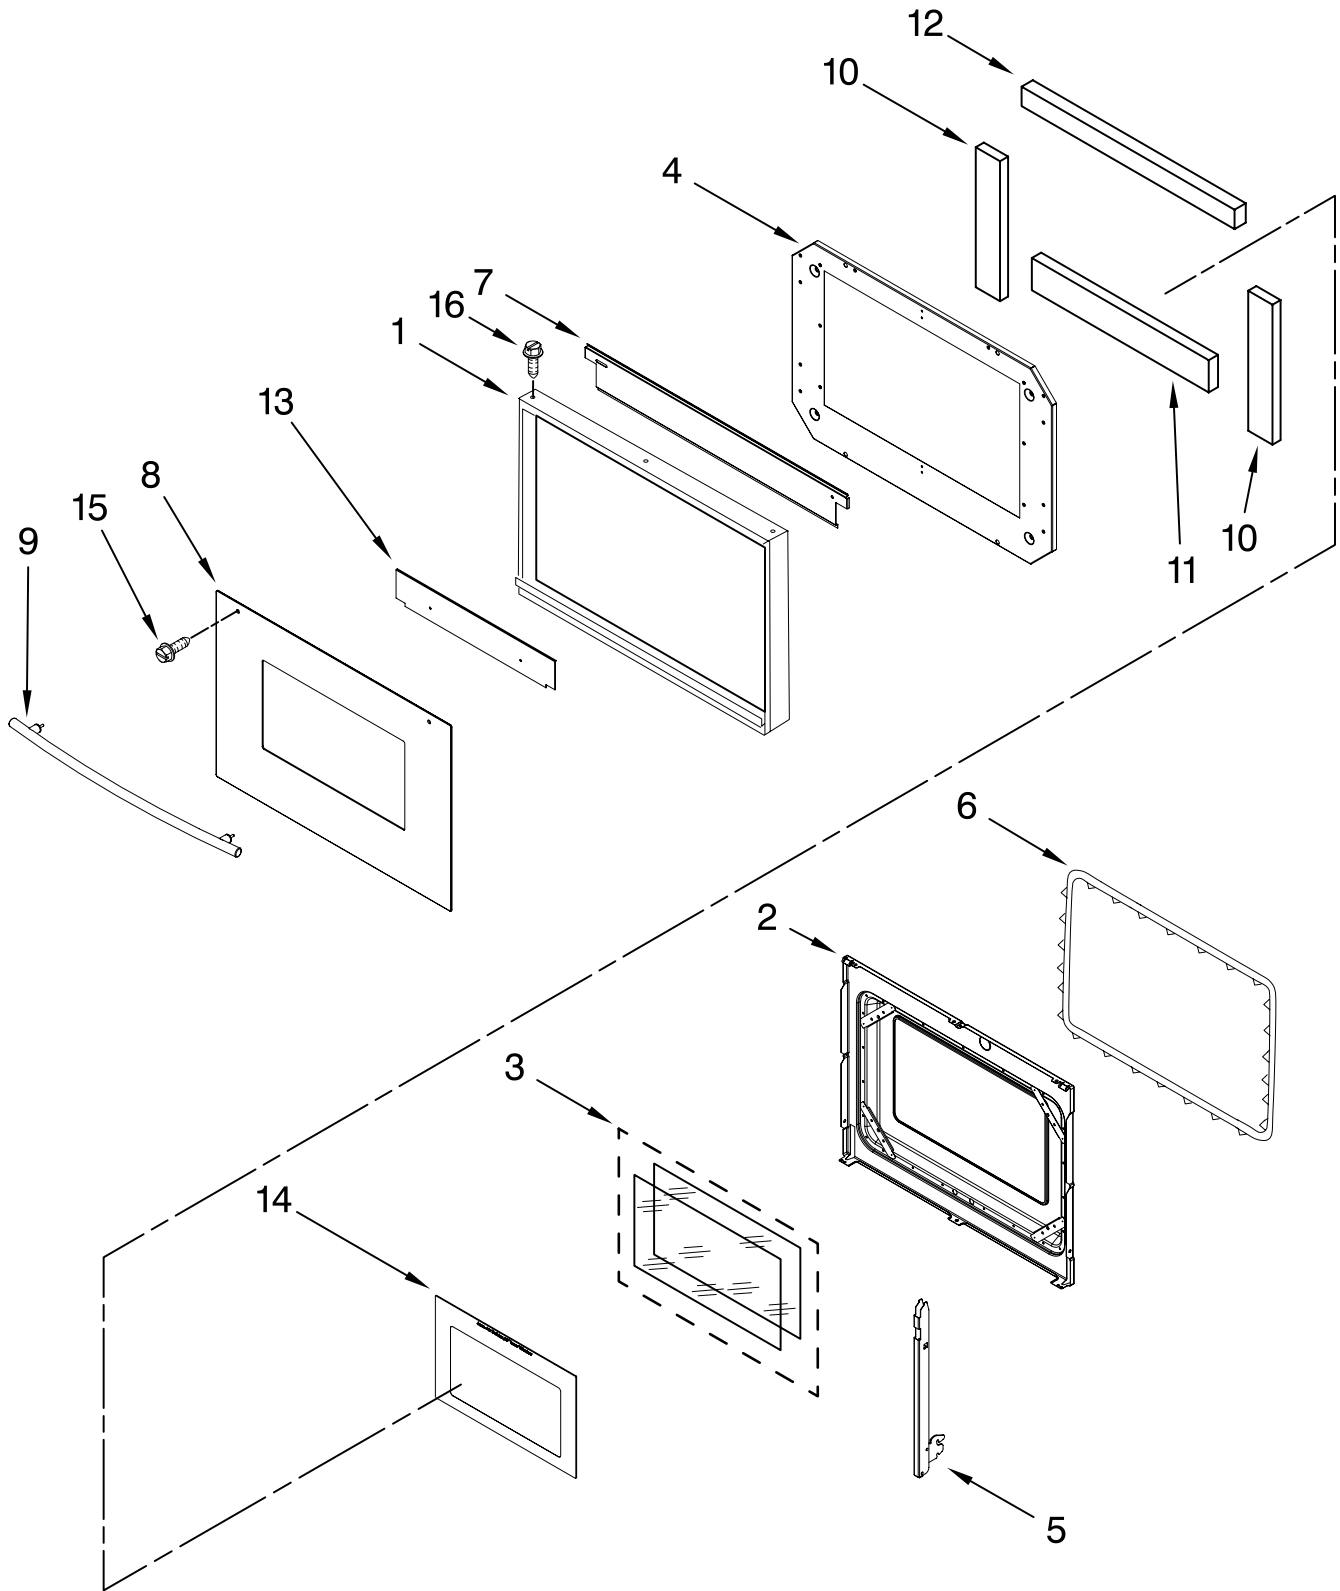

LOWER OVEN DOOR PARTS

For Models: MEW5627DDB16, MEW5627DDW16

(Black)

(White)

FOR ORDERING INFORMATION REFER TO PARTS PRICE LIST

LOWER OVEN DOOR PARTS

For Models: MEW5627DDB16, MEW5627DDW16

(Black)

(White)

Illus. No.	Part No.	DESCRIPTION
1	7706P561-60	Trim, Frame Door Assy.
2	2402W264-19	Liner, Oven Door
3	5700M868-60	Assy., Window
4	3804F200-51	Retainer, Insul.
5	7106P115-60	Hinge, Door
6	7212P060-60	Seal, Door
7	W10205610	Bracket, Handle
8		Glass, Door
	7902P660-60	Black/Stainless
	7902P661-60	White
9		Handle, Door
	7701P520-60	Black
	7701P519-60	White
10	7002P380-60	Insulation, Door
11	7002P381-60	Insulation, Btm
12	7002P382-60	Insulation, Top
13	3604F369-45	Shield, Heat
14	7902P712-60	Glass, Door Inner
15	7101P426-60	Screw
16	7101P427-60	Screw

FOR ORDERING INFORMATION REFER TO PARTS PRICE LIST