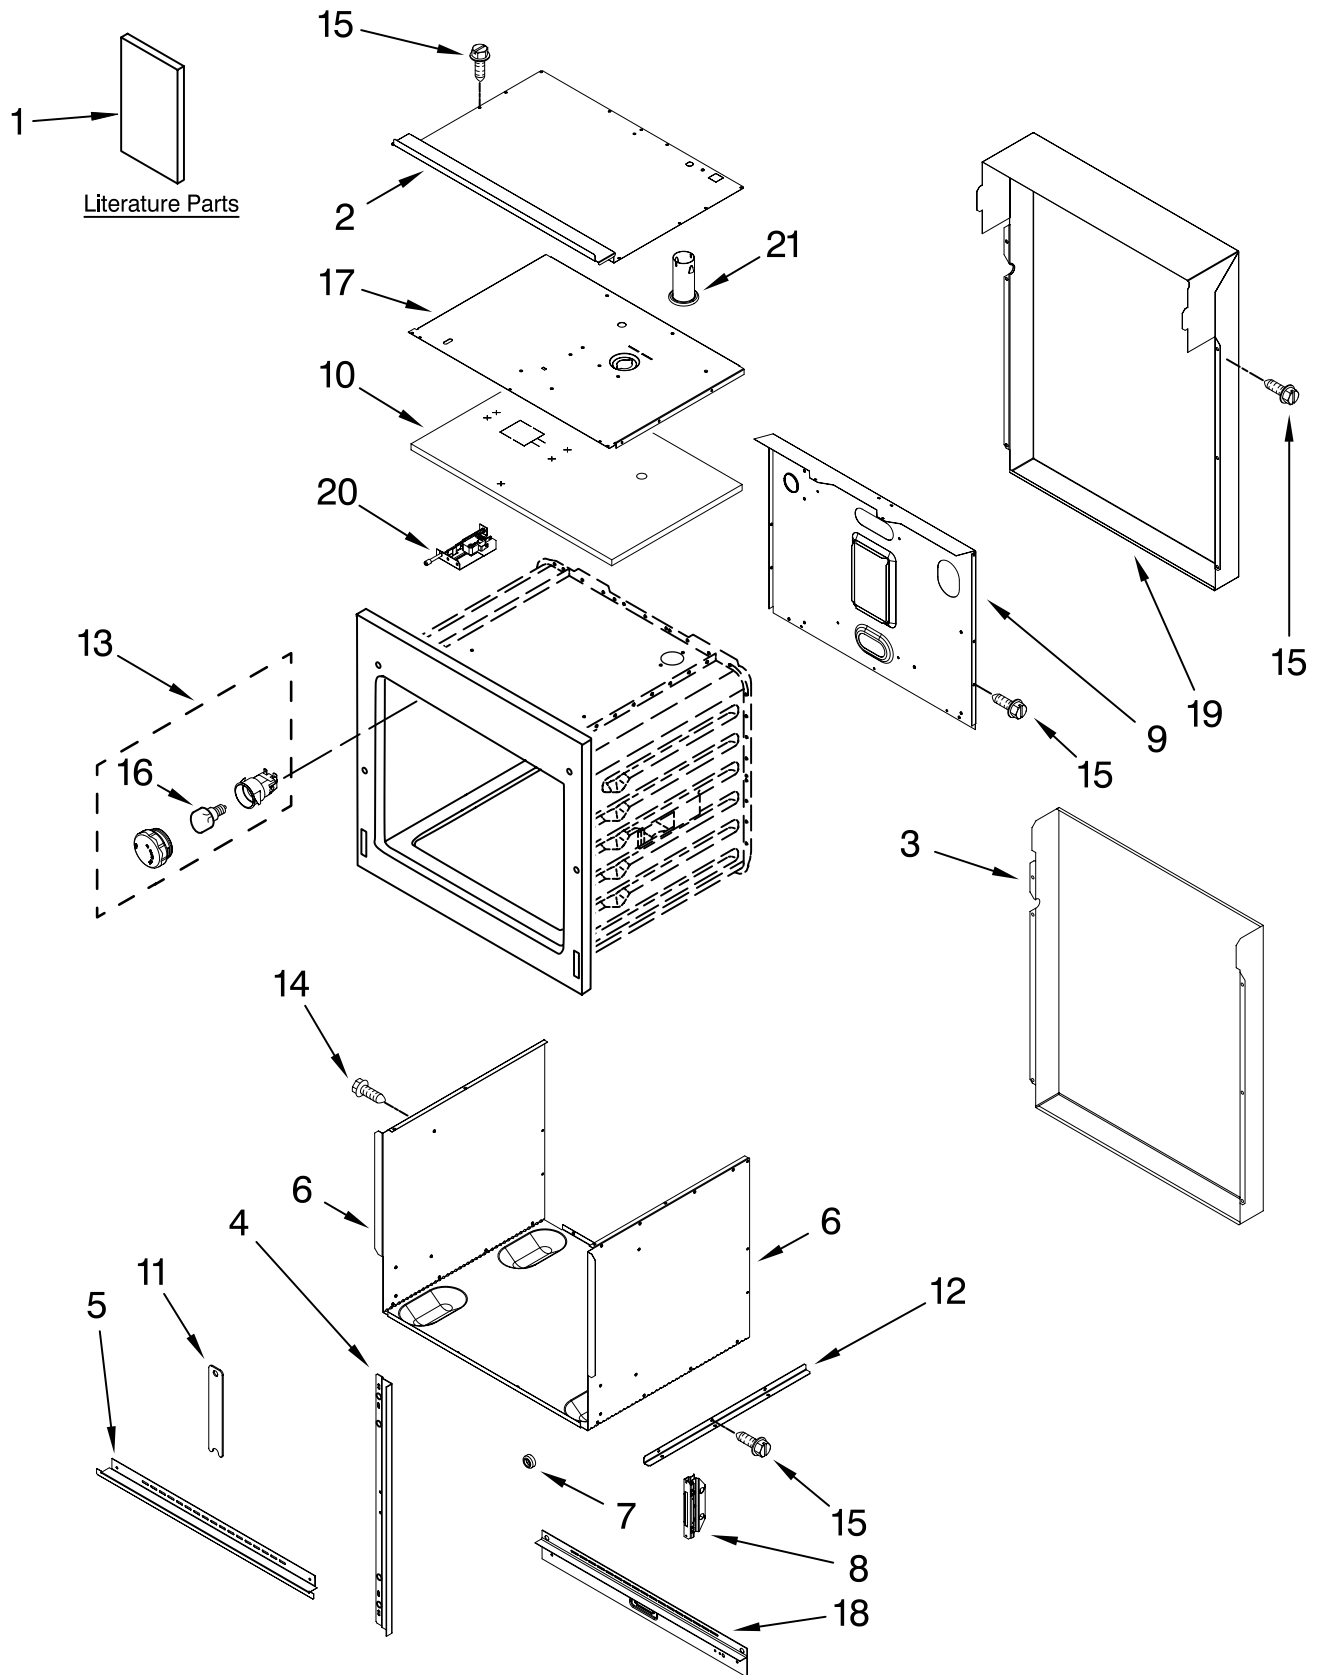

OVEN PARTS

For Models: MEW5627DDB16, MEW5627DDW16
(Black) (White)

27" BUILT-IN
DOUBLE ELECTRIC OVEN
SELF-CLEAN

FOR ORDERING INFORMATION REFER TO PARTS PRICE LIST

OVEN PARTS

For Models: MEW5627DDB16, MEW5627DDW16

(Black)

(White)

Illus. No.	Part No.	DESCRIPTION
1		Literature Parts
	W10176681	Installation Instructions
	W10169640	Owners Manual Brochure, Tips (Safe Cooking)
	9762761	English
	W10065852	French
		Wiring Diagram
	W10192630	English
	W10192631	French
2	2624F075-51	Top, Outer
3	4002F282-51	Back, Outer
4		Trim, Side
	7744P445-60	Black/Stainless
	7744P447-60	White
5		Trim, Oven
	3608F084-70	Black/Stainless
	3608F084-71	White
6	2618F222-51	Panel, Side
7	7109P085-60	Bumper, Rubber
8	8014P031-60	Receptacle, Hinge Assembly
9	2624F055-51	Retainer, Insul.
10	7002P357-60	Insulation, Top/Back
11	3605F236-50	Plate, Hinge Trap
12	3802F116-51	Bottom, Brace
13	7407P181-60	Assy., Light
14	7101P635-60	Screw
15	7101P426-60	Screw
16	7407P103-60	Bulb, Oven
17	2624F064-51	Top, Inner Center
18	7756P196-60	Extrusion, Center
19	2624F062-51	Panel, Upper Outer Back
20	7450P109-60	Assy., Light Sw
21	7505P322-60	Smoke Eliminator