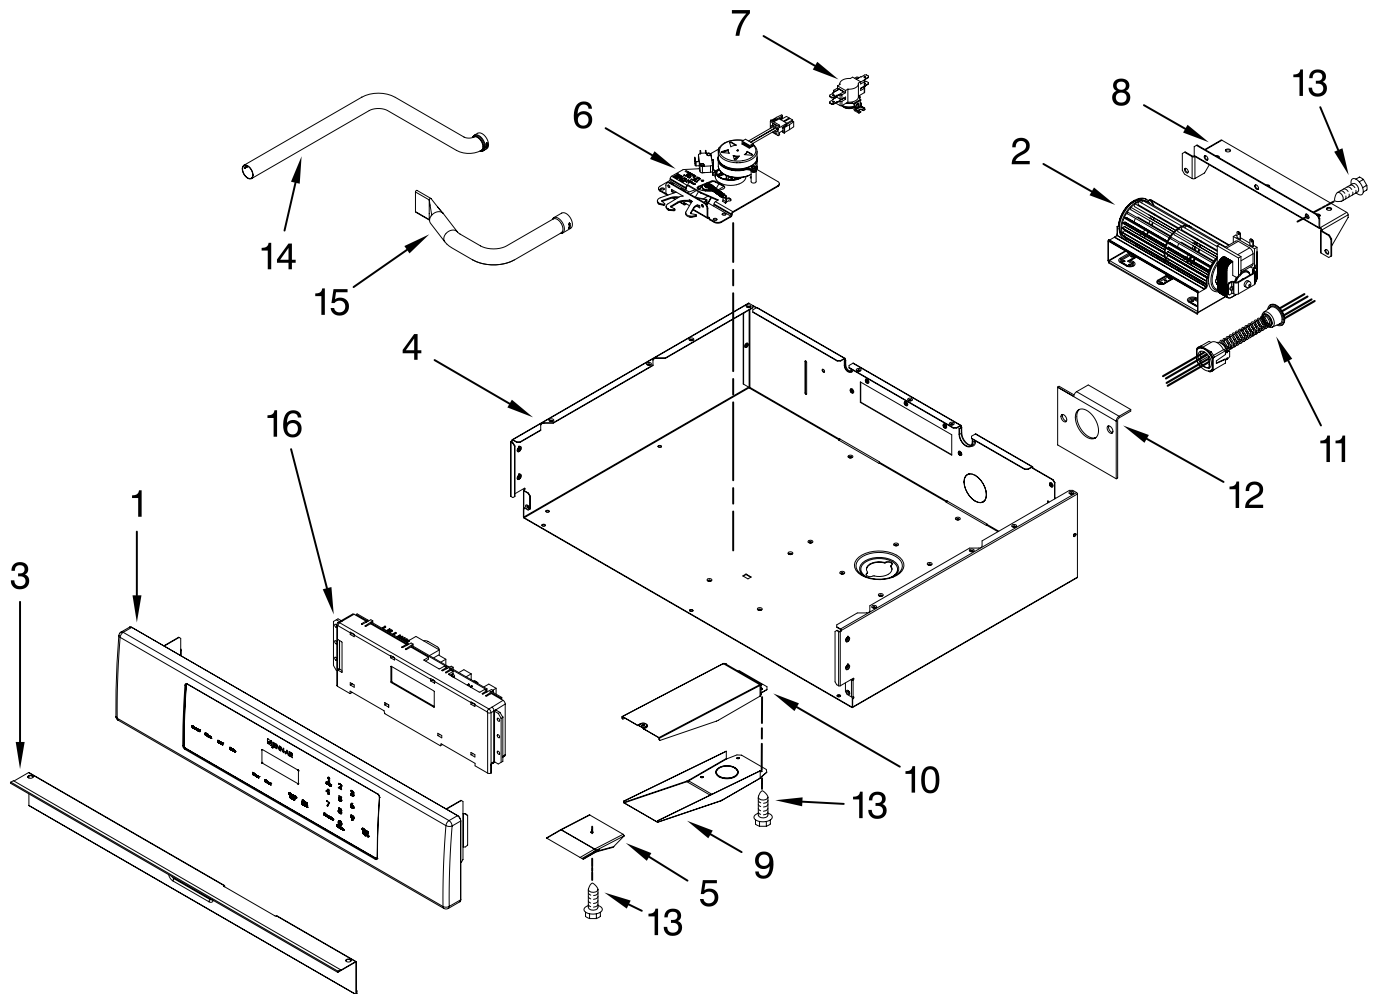

CONTROL PANEL AND INTERNAL CONTROLS

For Models: MEW5627DDB16, MEW5627DDW16

(Black)

(White)

Illus. No.	Part No.	DESCRIPTION
1		Assembly, Control Panel
	5765M443-60	Black
	5765M444-60	White
2	7427P079-60	Assy., Fan Motor
3	3608F104-70	Trim, Control Pnl
4	4026F091-51	Panel, Top

Illus. No.	Part No.	DESCRIPTION
5	8312P232-60	Extension, Vent
6	W10186996	Switch, Door Lock
7		Thermostat, Hi-Limit
	7403P855-60	Lower
	7403P856-60	Upper
8	3801F936-51	Bkt., Cooling Fan
9	4011F438-45	Vent, Top

Illus. No.	Part No.	DESCRIPTION
10	4006F169-45	Vent, Bottom
11	5700P821-60	Assy., Wire Cable
12	8020P048-60	Bracket, Cable
13	7101P426-60	Screw
14	7506P404-60	Tube, Vent Lower
15	7506P405-60	Tube, Vent Upper
16	8507P320-60	Control

FOR ORDERING INFORMATION REFER TO PARTS PRICE LIST