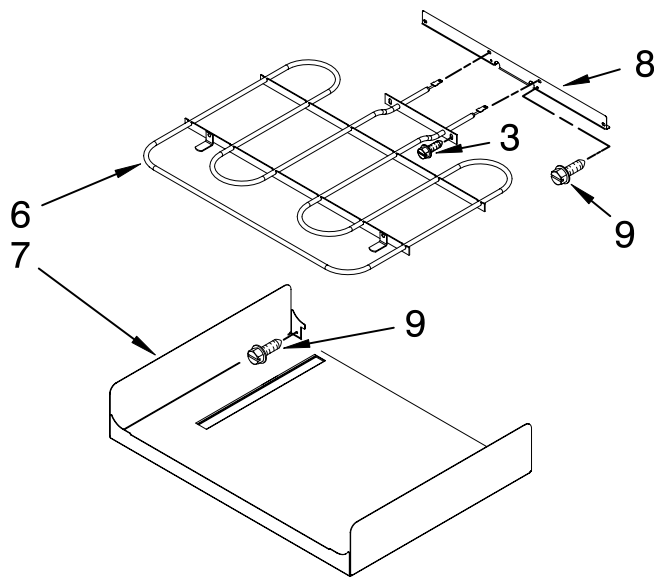

INTERNAL OVEN PARTS

For Models: KEBS177SSS03
(Stainless)

Illus. No.	Part No.	DESCRIPTION

1	8304602	Element, Broil Shield
2	9760774	Element, Broil
3	4449154	Screw
4	8303842	Rack, Oven
6	9760768	Element, Bake
7	4455036	Tray, Bake
8	4450039	Cover, Bake Tray
9	4449809	Screw
10	8304422BU	Cover, Fan
11	9760769	Element Convection
12	W10116351	Blade, Fan
13	W10116349	Nut
14	W10116228	Fan, Convection
15	9755543	Jack, Meat Probe
16	9755542	Probe, Meat
17	9755547	Washer, Lock
18	9755546	Nut, Hidden

FOR ORDERING INFORMATION REFER TO PARTS PRICE LIST