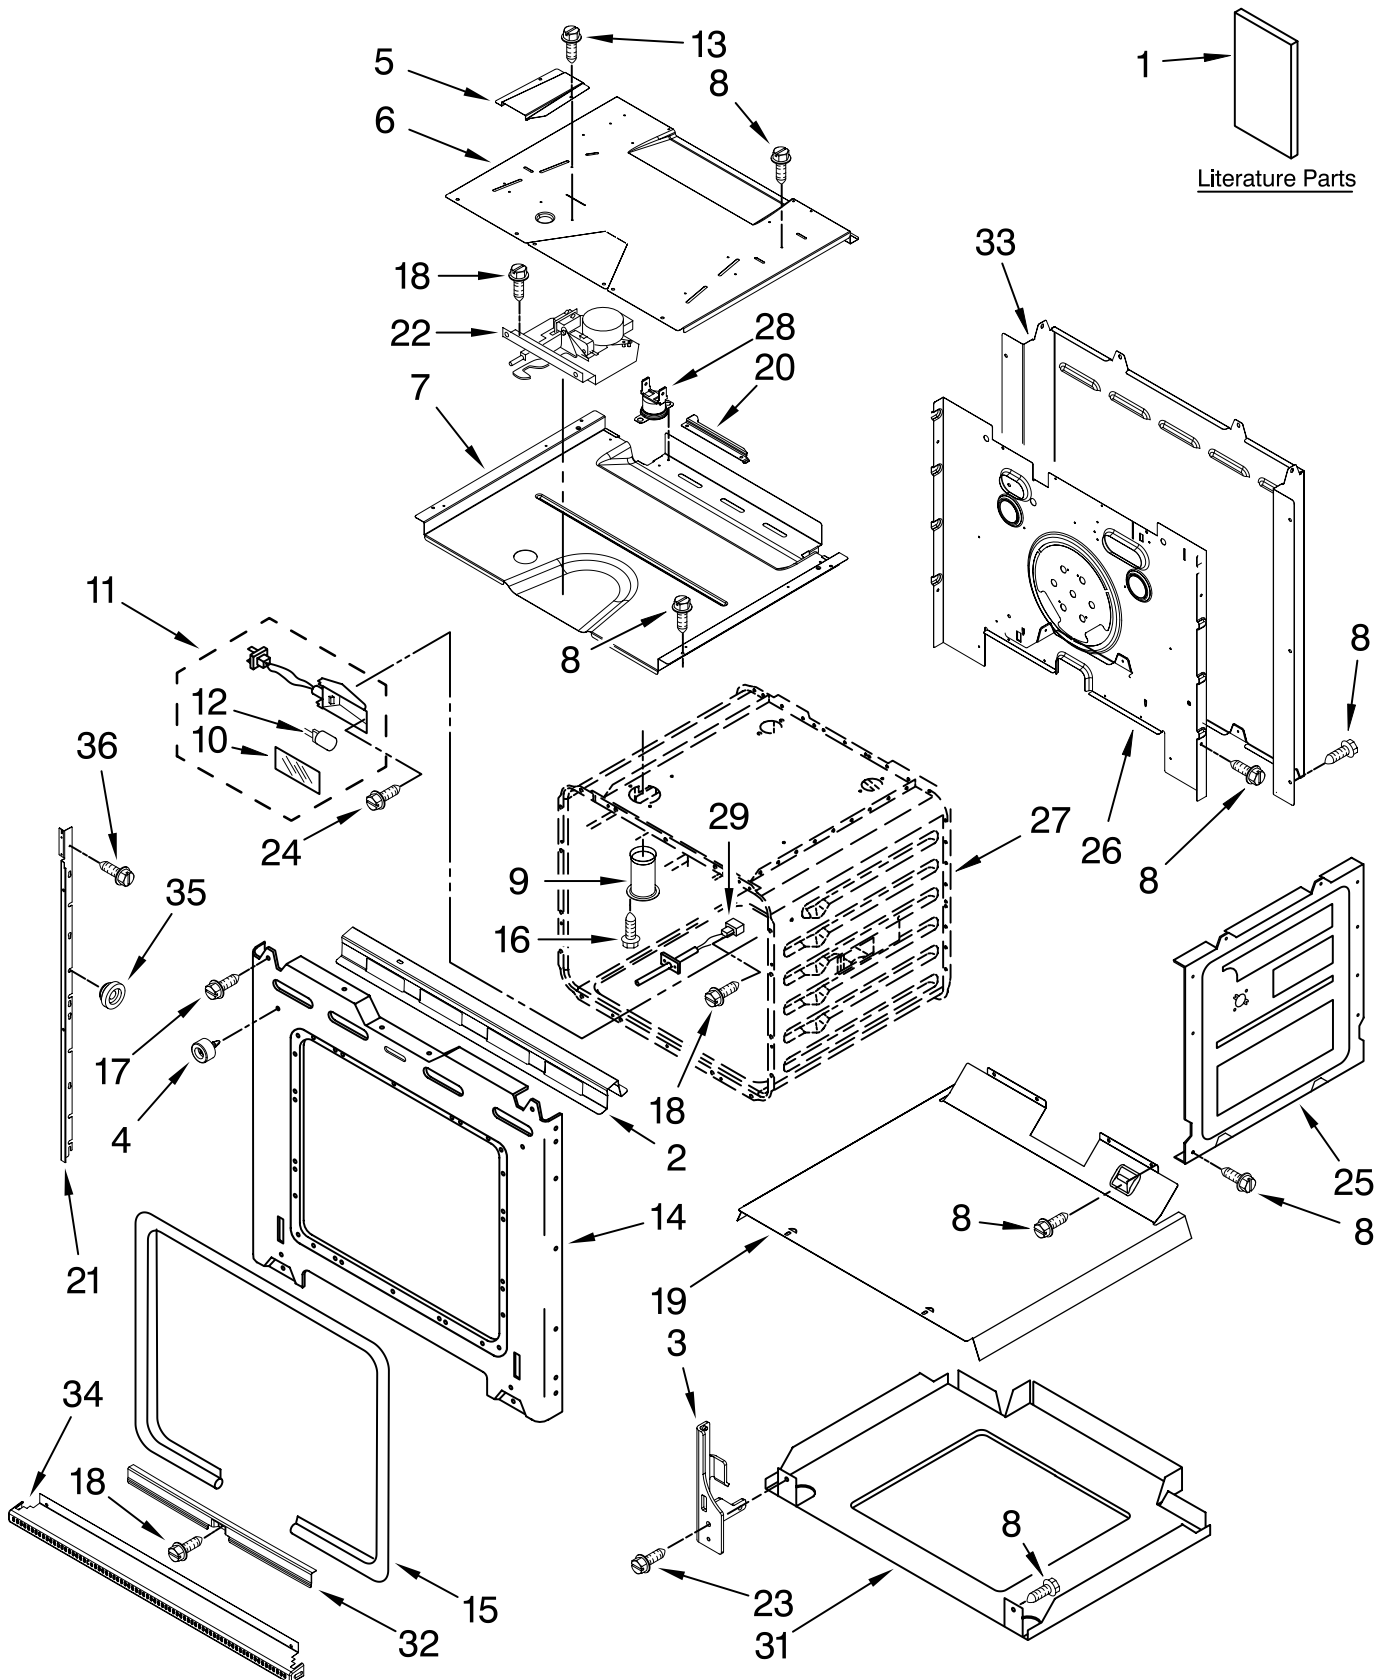

OVEN PARTS

For Models: KEBS177SSS03
(Stainless)

27" BUILT-IN ELECTRIC
SINGLE OVEN
THERMAL CONVECTION

FOR ORDERING INFORMATION REFER TO PARTS PRICE LIST

OVEN PARTS

For Models: KEBS177SSS03
(Stainless)

Illus. No.	Part No.	DESCRIPTION
1		Literature Parts
		Installation Instructions
	8304336	Oven
	8304571	Undercounter
	W10162180	Use & Care Guide
		Tech Sheet
	W10220952	English
	W10220953	French
	8304335	Easy Set Guide
		Safer Cooking Tips
	9762761	English
	W10065852	French
2	W10153090	Bracket, Base
3		Hinge Receiver
	4455606	Right
	4455605	Left
4	W10105790	Bumper, Door (2)
5	8303829	Exhaust, Vent Slope
6	W10181198	Divider, Center Vent

Illus. No.	Part No.	DESCRIPTION
7	W10204469	Top Chassis
8	4449809	Screw
9	4452158	Tube, Vent
10	W10169756	Lens, Light
11	W10009940	Oven Light Assembly
12	W10169757	Bulb, Light
13	3400832	Screw (2)
14	8304629	Frame, Front
15	8304494	Gasket, Door
16	3196176	Screw
17	4449040	Screw
18	4449154	Screw
19	4451477	Support, Insulation
20	W10169348	Bracket, Thermostat
21		Mounting Rail, Side
	8303675BL	Right
	8303676BL	Left
22	W10195935	Latch, Mortorized
23	4449743	Screw
24	4449748	Screw

Illus. No.	Part No.	DESCRIPTION
25	4455641	Side, Chassis
26	8304304	Back, Chassis
27		Liner, Oven (Not serviceable)
28	8304452	Thermal Fuse 105C
29	W10131825	Sensor
31	8303772	Base, Chassis
32	8304478	Retainer, Gasket
33	8303517	Cover, Back
34	W10216231	Trim, Bottom Vent
35	4448444	Grommet, Mounting Rail
36	3400893	Screw (12)

FOR ORDERING INFORMATION REFER TO PARTS PRICE LIST

OVEN DOOR PARTS

For Models:KEBS177SSS03
(Stainless)

Illus. No.	Part No.	DESCRIPTION
1	8304522	Bumper, Door
2	W10174288	Hinge, Door (2)
3	3196183	Screw
4	8304580BL	Vent, Door Top
5	8304377	Bracket, Door Right
	8304378	Left
6	8303738BL	Door Liner