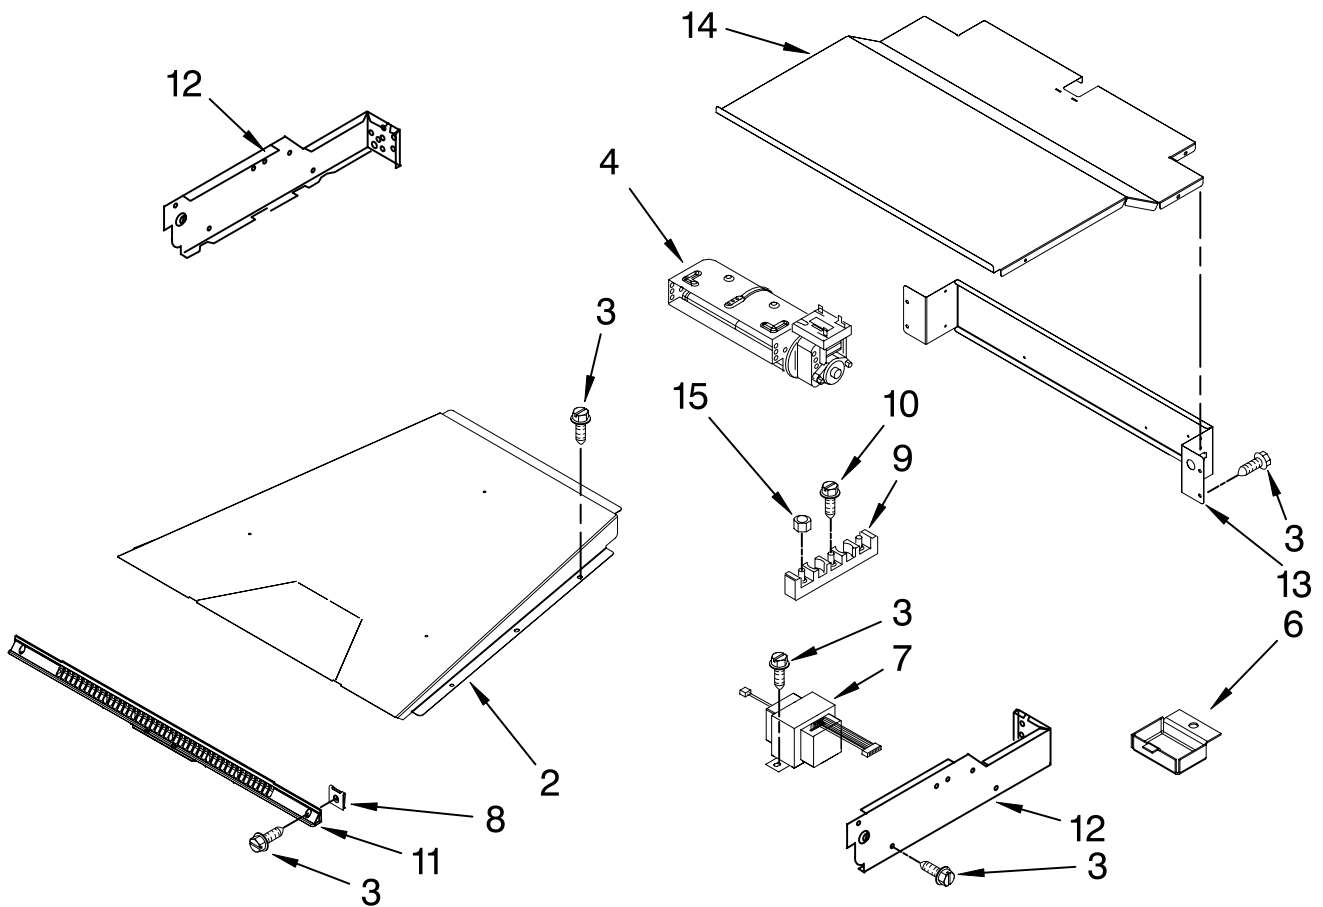

TOP VENTING PARTS

For Models: KEBS177SS03
(Stainless)

Illus. No.	Part No.	DESCRIPTION

2	8304643	Duct, Air Outlet
3	4449809	Screw
4	8303972	Blower, 60mm
6	8285593	Connector, Cover
7	W10111628	Control, Transformer
8	4450118	Nut
9	4449868	Block, Terminal
10	3400080	Screw
11	8303722	Vent, Control Panel
12	8303518	Side, Control Top Right
	8304255	Left
13	8303520	Back, Control
14	8304220	Cover, Top
15	7103P027-60	Nut (3)

FOR ORDERING INFORMATION REFER TO PARTS PRICE LIST